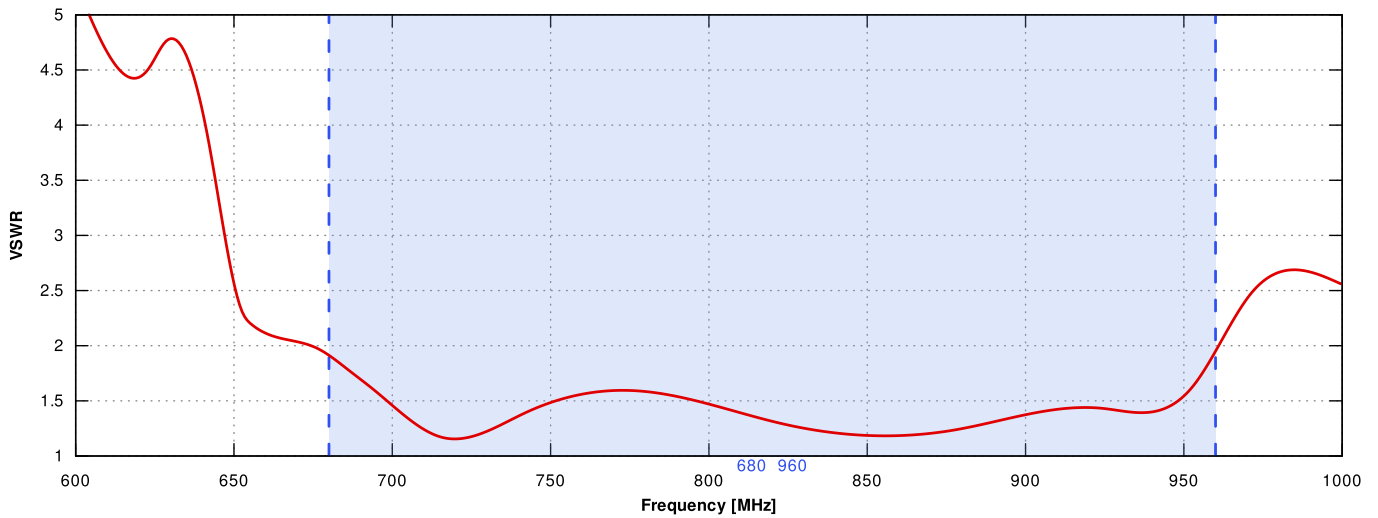

7 DBI GAIN

70° BEAMWIDTH

MADE IN EUROPE

LTE ANTENNA SPECIFICATION

FREQUENCY	694 - 960 MHz
GAIN	694 - 960 MHz : 7 dBi
SUPPORTED LTE/5G BANDS	5, 8, 12, 13, 14, 17, 18, 19, 20, 26, 27, 28, 29, 44, 67, 68, 85, 103, 106
VSWR	<1.70, max <2.00
BEAMWIDTH	70°/70° ±15°
POLARIZATION	Dual polarized X-Pol
IMPEDANCE	50 Ω
FRONT-TO-BACK	>10 dB

MECHANICAL SPECIFICATION

MATERIALS	ABS, aluminum, PTFE, Fiberglass
CONNECTOR TYPE	2x SMA plug
INGRESS PROTECTION	IP67
DIMENSIONS	270 x 276 x 190 mm 10.62 x 10.86 x 7.48 inch
WEIGHT	3.1 kg 8.16 lbs
OPERATING TEMPERATURE	From -40°C to 80°C From -40°F to 176°F
MAST DIAMETER	25-66mm 0.98-2.60 inch

COMPATIBLE ROUTERS

VARIANT: AQBO2X50

PLOTS

VSWR

Gain

700MHz to 900MHz

DIMENSIONS