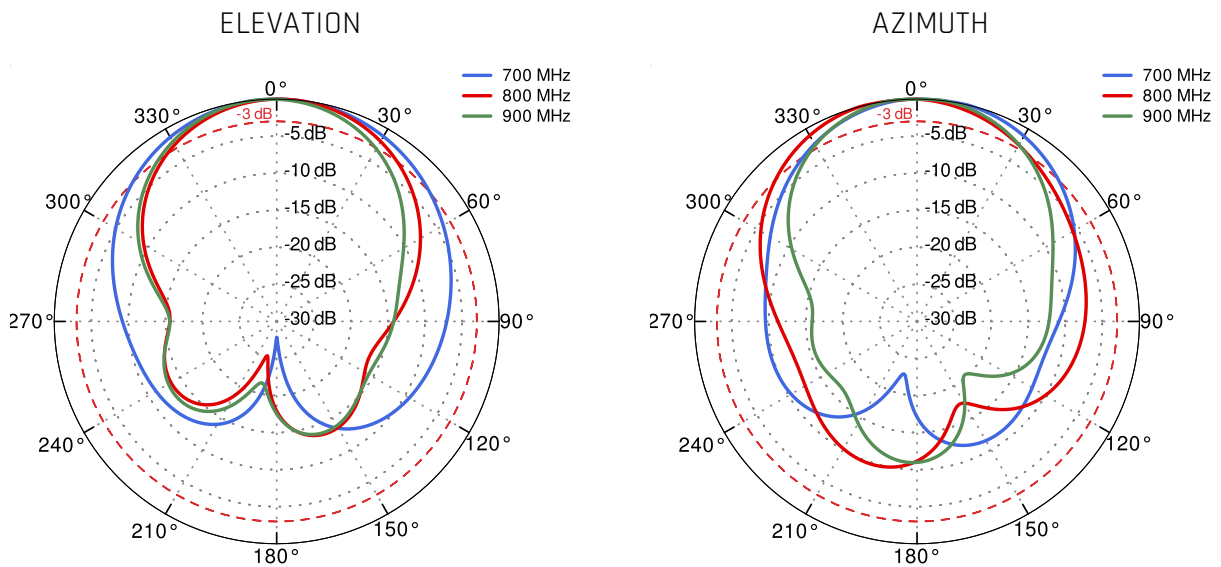

7 DBI GAIN

70° BEAMWIDTH

MADE IN EUROPE

LTE ANTENNA SPECIFICATION

FREQUENCY	694 - 960 MHz
GAIN	694 - 960 MHz : 7 dBi
SUPPORTED LTE/5G BANDS	5, 8, 12, 13, 14, 17, 18, 19, 20, 26, 27, 28, 29, 44, 67, 68, 85, 103, 106
VSWR	<1.70, max <2.00
BEAMWIDTH	70°/70° ±15°
POLARIZATION	Dual polarized X-Pol
IMPEDANCE	50 Ω
FRONT-TO-BACK	>10 dB

MECHANICAL SPECIFICATION

MATERIALS	ABS, aluminum, PTFE, Fiberglass
CONNECTOR TYPE	2x SMA plug
INGRESS PROTECTION	IP67
DIMENSIONS	270 x 276 x 190 mm 10.62 x 10.86 x 7.48 inch
WEIGHT	3.1 kg 8.16 lbs
OPERATING TEMPERATURE	From -40°C to 80°C From -40°F to 176°F
MAST DIAMETER	25-66mm 0.98-2.60 inch

COMPATIBLE ROUTERS

VARIANT: AQBO2X50

PLOTS

VSWR

Gain

700MHz to 900MHz

DIMENSIONS