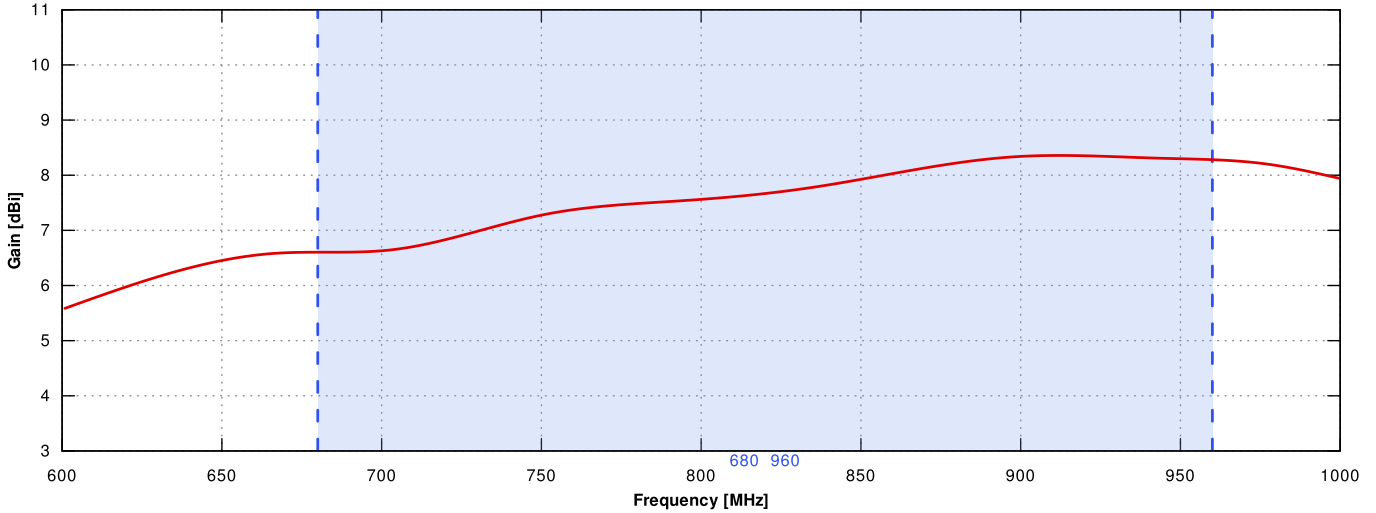

7 DBI GAIN

70° BEAMWIDTH

MADE IN EUROPE

LTE ANTENNA SPECIFICATION

FREQUENCY	694 - 960 MHz
GAIN	694 - 960 MHz : 7 dBi
SUPPORTED LTE/5G BANDS	5, 8, 12, 13, 14, 17, 18, 19, 20, 26, 27, 28, 29, 44, 67, 68, 85, 103, 106
VSWR	<1.70, max <2.00
BEAMWIDTH	70°/70° ±15°
POLARIZATION	Dual polarized X-Pol
IMPEDANCE	50 Ω
FRONT-TO-BACK	>10 dB

COMPATIBLE ROUTERS

VARIANT: AQBO2X50

PLOTS

VSWR

Gain

700MHz to 900MHz

DIMENSIONS