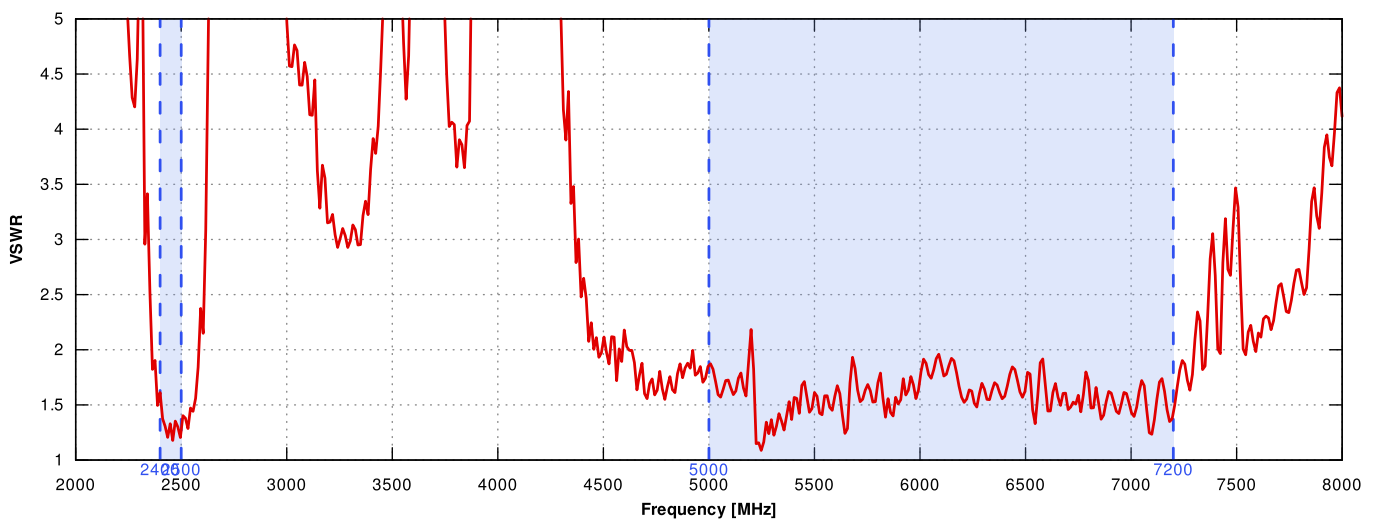

COMPATIBLE ROUTERS

VARIANT: - _____

PLOTS

VSWR for 5G/LTE antenna

VSWR for Wi-Fi antenna

Gain for 5G/LTE antenna

Gain for Wi-Fi antenna

5G/LTE from 617MHz to 960MHz

5G/LTE from 1.71GHz to 2.5GHz

5G/LTE from 3.3GHz to 4.2GHz

5G/LTE from 4.6 GHz to 5.5 GHz

Wi-Fi From 2.4 GHz to 6.5 GHz

DIMENSIONS