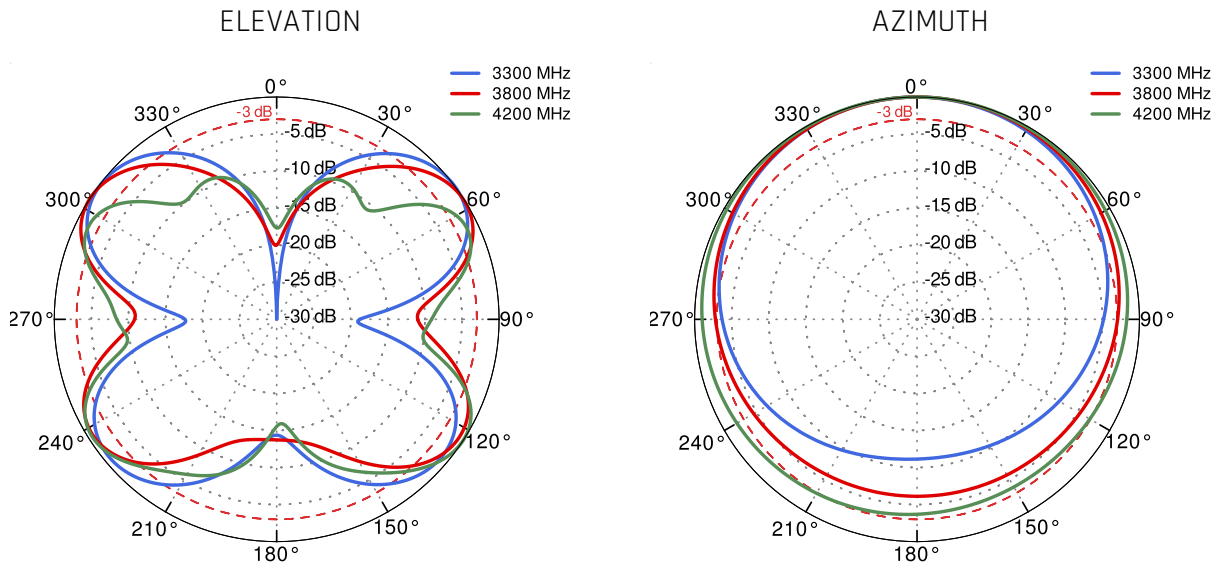

WI-FI SPECIFICATION

FREQUENCY	2.4 - 2.5 GHz 5.0 - 7.2 GHz
GAIN	2.4 - 2.5 GHz: 6dBi 5 GHz: 7.5dBi 7 GHz: 7.5dBi
VSWR	< 1.50, max < 2.00
BEAMWIDTH	360°/25° +/- 5°
POLARIZATION	Vertical
IMPEDANCE	50 Ω

MECHANICAL SPECIFICATION

MOUNTING KIT

DIMENSIONS	9.9 x 10.5 x 14.8 cm 3.9 x 4.13 x 5.83 inch
REGULATION RANGE	+/- 30°
MAST DIAMETER RANGE	25 - 66mm 0.98-2.60 inch
MATERIAL	Polyamide with fiberglass + galvanized steel U-Bolts
WEIGHT	0.87kg
MOUNTING PLACE	Wall or mast

COMPATIBLE ROUTERS

VARIANT: - _____

PLOTS

VSWR for 5G/LTE antenna

VSWR for Wi-Fi antenna

Gain for 5G/LTE antenna

Gain for Wi-Fi antenna

5G/LTE from 617MHz to 960MHz

5G/LTE from 1.71GHz to 2.5GHz

5G/LTE from 3.3GHz to 4.2GHz

5G/LTE from 4.6 GHz to 5.5 GHz

Wi-Fi From 2.4 GHz to 6.5 GHz

DIMENSIONS