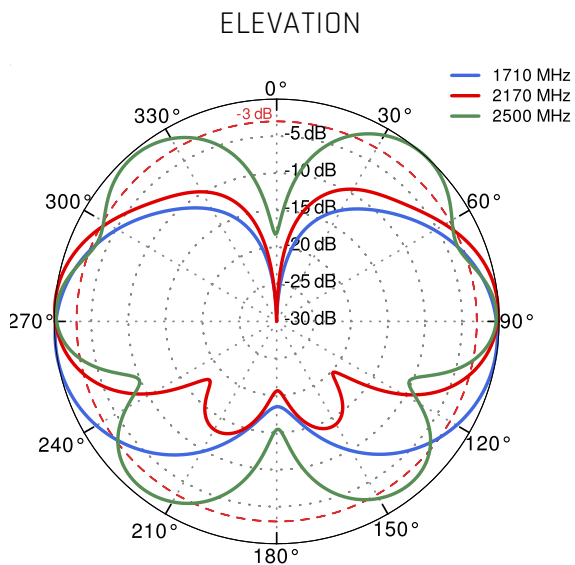

WI-FI SPECIFICATION

FREQUENCY	2.4 - 2.5 GHz 5.0 - 7.2 GHz
GAIN	2.4 - 2.5 GHz: 6dBi 5 GHz: 7.5dBi 7 GHz: 7.5dBi
VSWR	< 1.50, max < 2.00
BEAMWIDTH	360°/25° +/- 5°
POLARIZATION	Vertical
IMPEDANCE	50 Ω

MECHANICAL SPECIFICATION

MOUNTING KIT

DIMENSIONS	9.9 x 10.5 x 14.8 cm 3.9 x 4.13 x 5.83 inch
REGULATION RANGE	+/- 30°
MAST DIAMETER RANGE	25 - 66mm 0.98-2.60 inch
MATERIAL	Polyamide with fiberglass + galvanized steel U-Bolts
WEIGHT	0.87kg
MOUNTING PLACE	Wall or mast

COMPATIBLE ROUTERS

VARIANT: - _____

PLOTS

VSWR for 5G/LTE antenna

VSWR for Wi-Fi antenna

Gain for 5G/LTE antenna

Gain for Wi-Fi antenna

5G/LTE from 617MHz to 960MHz

5G/LTE from 1.71GHz to 2.5GHz

5G/LTE from 3.3GHz to 4.2GHz

5G/LTE from 4.6 GHz to 5.5 GHz

Wi-Fi From 2.4 GHz to 6.5 GHz

DIMENSIONS