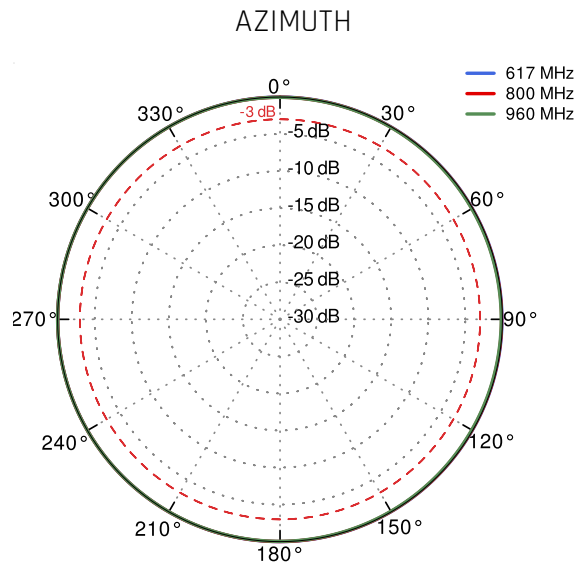

WI-FI SPECIFICATION

FREQUENCY	2.4 - 2.5 GHz 5.0 - 7.2 GHz
GAIN	2.4 - 2.5 GHz: 6dBi 5 GHz: 7.5dBi 7 GHz: 7.5dBi
VSWR	< 1.50, max < 2.00
BEAMWIDTH	360°/25° +/- 5°
POLARIZATION	Vertical
IMPEDANCE	50 Ω

MECHANICAL SPECIFICATION

MOUNTING KIT

DIMENSIONS	9.9 x 10.5 x 14.8 cm 3.9 x 4.13 x 5.83 inch
REGULATION RANGE	+/- 30°
MAST DIAMETER RANGE	25 - 66mm 0.98-2.60 inch
MATERIAL	Polyamide with fiberglass + galvanized steel U-Bolts
WEIGHT	0.87kg
MOUNTING PLACE	Wall or mast

COMPATIBLE ROUTERS

VARIANT: - _____

PLOTS

VSWR for 5G/LTE antenna

VSWR for Wi-Fi antenna

Gain for 5G/LTE antenna

Gain for Wi-Fi antenna

5G/LTE from 617MHz to 960MHz

5G/LTE from 1.71GHz to 2.5GHz

5G/LTE from 3.3GHz to 4.2GHz

5G/LTE from 4.6 GHz to 5.5 GHz

Wi-Fi From 2.4 GHz to 6.5 GHz

DIMENSIONS