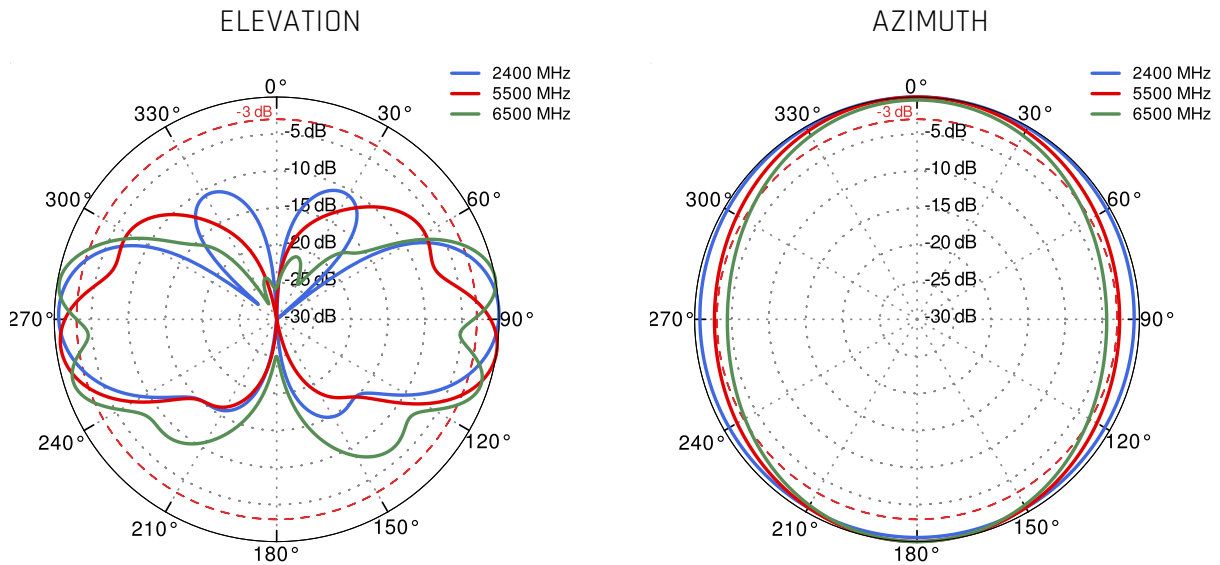

Designed to meet the needs of RUTM52
(not an actual photo)

5G/LTE SPECIFICATION

FREQUENCY	617 - 960 MHz 1.7 - 2.7 GHz 3.3 - 4.7 GHz 5.2 - 6.0 GHz
SUPPORTED LTE BANDS	1, 2, 3, 4, 5, 7, 8, 9, 10, 12, 13, 14, 17, 18, 19, 20, 22, 25, 26, 27, 28, 29, 30, 33, 34, 35, 36, 37, 38, 39, 40, 41, 42, 43, 44, 47, 48, 49, 52, 53, 65, 66, 67, 68, 69, 71, 85, 103, 106
SUPPORTED 5G BANDS	n1, n2, n3, n5, n7, n8, n12, n13, n14, n18, n20, n25, n26, n28, n29, n30, n34, n38, n39, n40, n41, n47, n48, n53, n65, n66, n67, n71, n77, n78, n80, n81, n82, n83, n84, n85, n86, n89, n90, n95, n97, n98, n100, n101, n256
GAIN	617 - 960 MHz : 3 dBi 1.7 - 2.2 GHz : 4 dBi 3.3 - 4.7 GHz : 4.5 dBi 5.2 - 6.0 GHz : 2.5dBi
VSWR	<1.80, max <2.00
BEAMWIDTH	360°/35° ±5°
POLARIZATION	Vertical
IMPEDANCE	50 Ω

WI-FI SPECIFICATION

FREQUENCY	2.4 - 2.5 GHz 5.0 - 7.2 GHz
GAIN	2.4 - 2.5 GHz: 6dBi 5 GHz: 7.5dBi 7 GHz: 7.5dBi
VSWR	< 1.50, max < 2.00
BEAMWIDTH	360°/25° +/- 5°
POLARIZATION	Vertical
IMPEDANCE	50 Ω

MECHANICAL SPECIFICATION

COMPATIBLE ROUTERS

VARIANT: - _____

PLOTS

VSWR for 5G/LTE antenna

VSWR for Wi-Fi antenna

Gain for 5G/LTE antenna

Gain for Wi-Fi antenna

5G/LTE from 617MHz to 960MHz

5G/LTE from 1.71GHz to 2.5GHz

5G/LTE from 3.3GHz to 4.2GHz

5G/LTE from 4.6 GHz to 5.5 GHz

Wi-Fi From 2.4 GHz to 6.5 GHz

DIMENSIONS