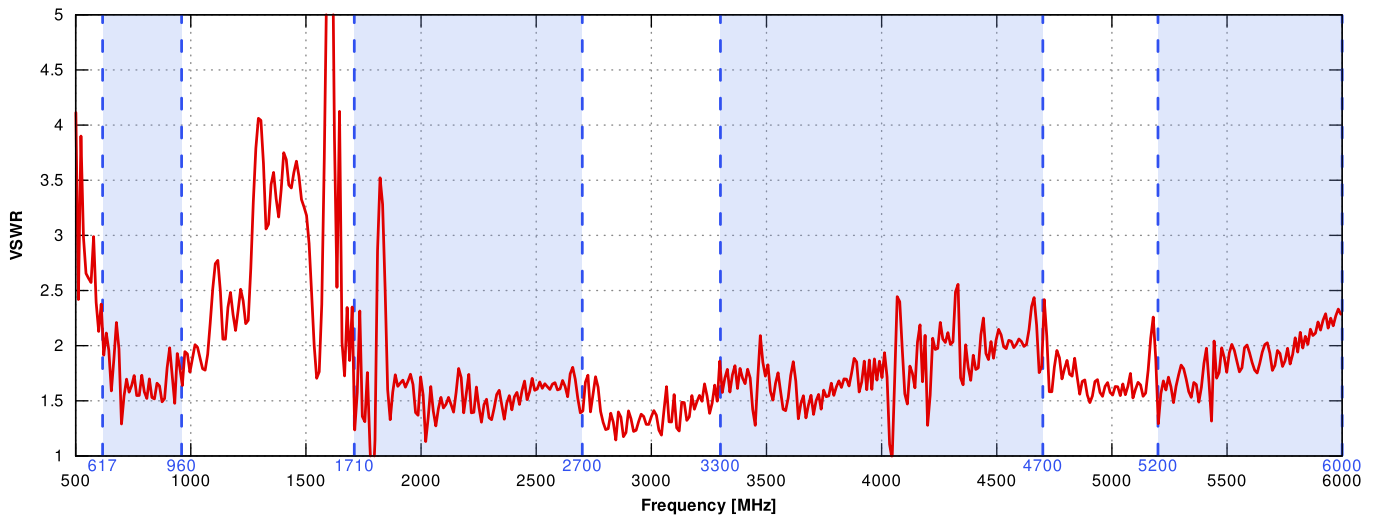

COMPATIBLE ROUTERS

VARIANT: - _____

PLOTS

VSWR for 5G/LTE antenna

VSWR for Wi-Fi antenna

Gain for 5G/LTE antenna

Gain for Wi-Fi antenna

5G/LTE from 617MHz to 960MHz

5G/LTE from 1.71GHz to 2.5GHz

5G/LTE from 3.3GHz to 4.2GHz

5G/LTE from 4.6 GHz to 5.5 GHz

Wi-Fi From 2.4 GHz to 6.5 GHz

DIMENSIONS