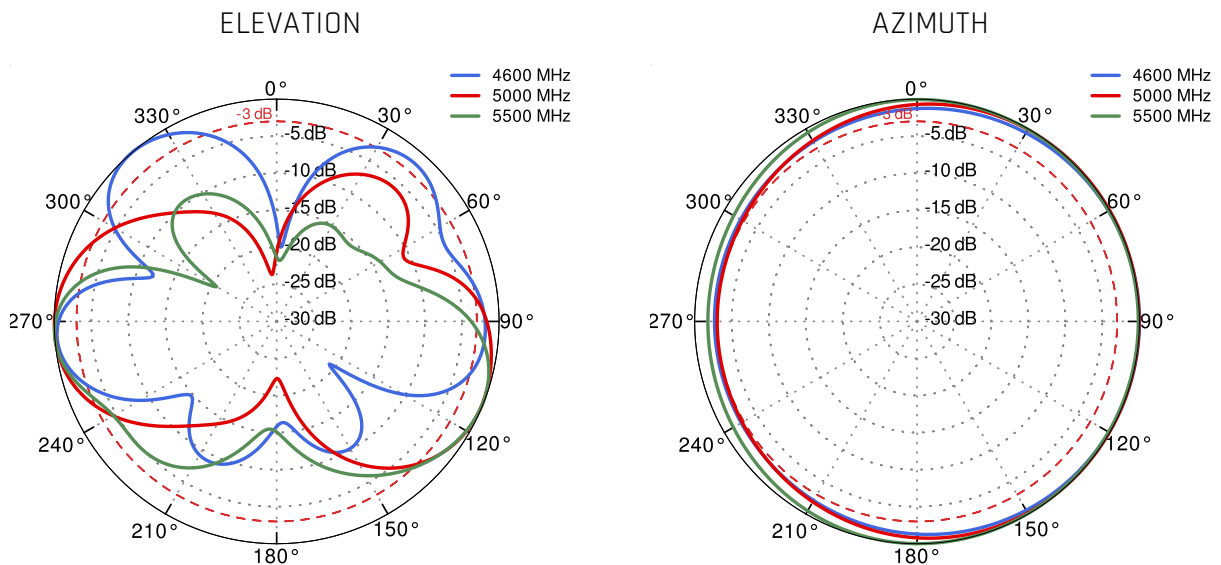

Designed to meet the needs of RUTM52
(not an actual photo)

5G/LTE SPECIFICATION

FREQUENCY	617 - 960 MHz 1.7 - 2.7 GHz 3.3 - 4.7 GHz 5.2 - 6.0 GHz
SUPPORTED LTE BANDS	1, 2, 3, 4, 5, 7, 8, 9, 10, 12, 13, 14, 17, 18, 19, 20, 22, 25, 26, 27, 28, 29, 30, 33, 34, 35, 36, 37, 38, 39, 40, 41, 42, 43, 44, 47, 48, 49, 52, 53, 65, 66, 67, 68, 69, 71, 85, 103, 106
SUPPORTED 5G BANDS	n1, n2, n3, n5, n7, n8, n12, n13, n14, n18, n20, n25, n26, n28, n29, n30, n34, n38, n39, n40, n41, n47, n48, n53, n65, n66, n67, n71, n77, n78, n80, n81, n82, n83, n84, n85, n86, n89, n90, n95, n97, n98, n100, n101, n256
GAIN	617 - 960 MHz : 3 dBi 1.7 - 2.2 GHz : 4 dBi 3.3 - 4.7 GHz : 4.5 dBi 5.2 - 6.0 GHz : 2.5dBi
VSWR	<1.80, max <2.00
BEAMWIDTH	360°/35° ±5°
POLARIZATION	Vertical
IMPEDANCE	50 Ω

WI-FI SPECIFICATION

FREQUENCY	2.4 - 2.5 GHz 5.0 - 7.2 GHz
GAIN	2.4 - 2.5 GHz: 6dBi 5 GHz: 7.5dBi 7 GHz: 7.5dBi
VSWR	< 1.50, max < 2.00
BEAMWIDTH	360°/25° +/- 5°
POLARIZATION	Vertical
IMPEDANCE	50 Ω

MECHANICAL SPECIFICATION

COMPATIBLE ROUTERS

VARIANT: - _____

PLOTS

VSWR for 5G/LTE antenna

VSWR for Wi-Fi antenna

Gain for 5G/LTE antenna

Gain for Wi-Fi antenna

5G/LTE from 617MHz to 960MHz

5G/LTE from 1.71GHz to 2.5GHz

5G/LTE from 3.3GHz to 4.2GHz

5G/LTE from 4.6 GHz to 5.5 GHz

Wi-Fi From 2.4 GHz to 6.5 GHz

DIMENSIONS