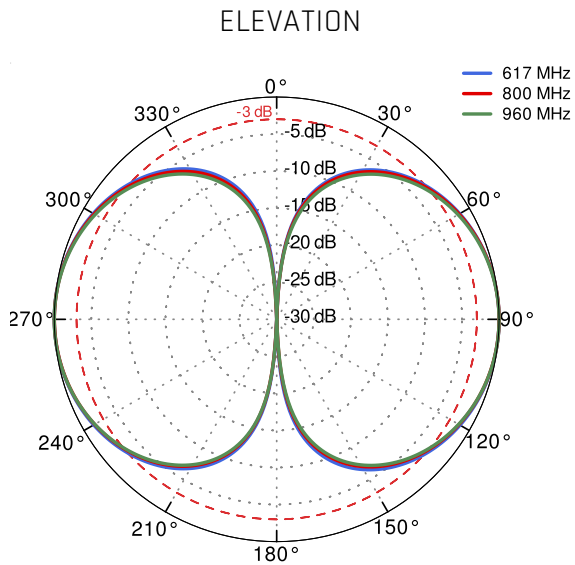

WI-FI SPECIFICATION

FREQUENCY	2.4 - 2.5 GHz 5.0 - 7.2 GHz
GAIN	2.4 - 2.5 GHz: 6dBi 5 GHz: 7.5dBi 7 GHz: 7.5dBi
VSWR	< 1.50, max < 2.00
BEAMWIDTH	360°/25° +/- 5°
POLARIZATION	Vertical
IMPEDANCE	50 Ω

MECHANICAL SPECIFICATION

MOUNTING KIT

DIMENSIONS	9.9 x 10.5 x 14.8 cm 3.9 x 4.13 x 5.83 inch
REGULATION RANGE	+/- 30°
MAST DIAMETER RANGE	25 - 66mm 0.98-2.60 inch
MATERIAL	Polyamide with fiberglass + galvanized steel U-Bolts
WEIGHT	0.87kg
MOUNTING PLACE	Wall or mast

COMPATIBLE ROUTERS

VARIANT: - _____

PLOTS

VSWR for 5G/LTE antenna

VSWR for Wi-Fi antenna

Gain for 5G/LTE antenna

Gain for Wi-Fi antenna

5G/LTE from 617MHz to 960MHz

5G/LTE from 1.71GHz to 2.5GHz

5G/LTE from 3.3GHz to 4.2GHz

5G/LTE from 4.6 GHz to 5.5 GHz

Wi-Fi From 2.4 GHz to 6.5 GHz

DIMENSIONS