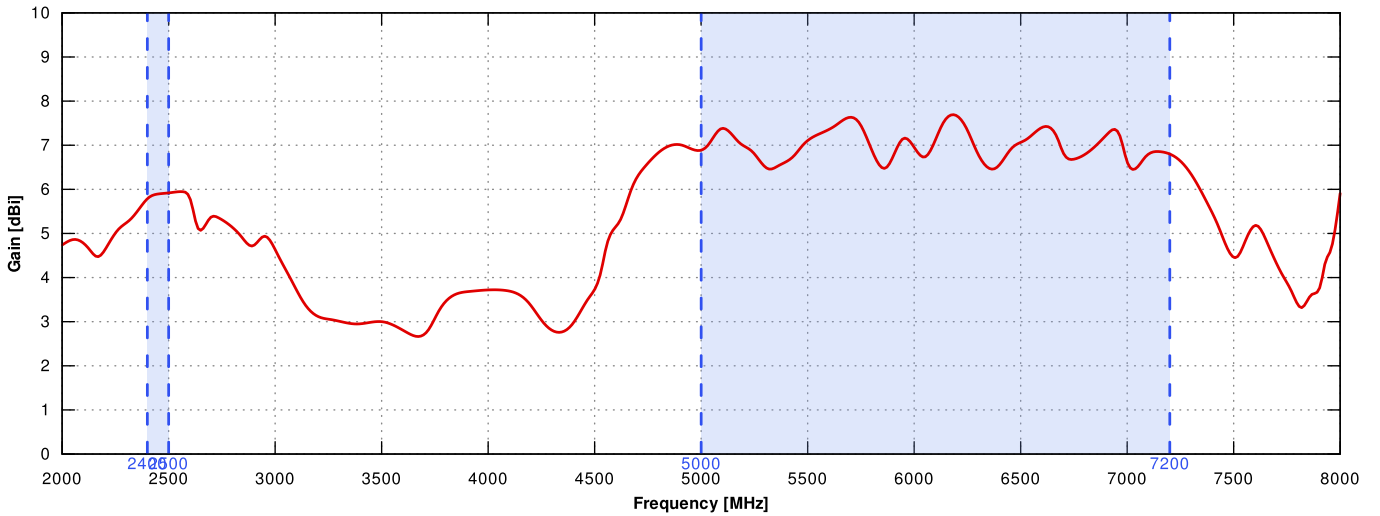

COMPATIBLE ROUTERS

VARIANT: - _____

PLOTS

VSWR for 5G/LTE antenna

VSWR for Wi-Fi antenna

Gain for 5G/LTE antenna

Gain for Wi-Fi antenna

5G/LTE from 617MHz to 960MHz

5G/LTE from 1.71GHz to 2.5GHz

5G/LTE from 3.3GHz to 4.2GHz

5G/LTE from 4.6 GHz to 5.5 GHz

Wi-Fi From 2.4 GHz to 6.5 GHz

DIMENSIONS