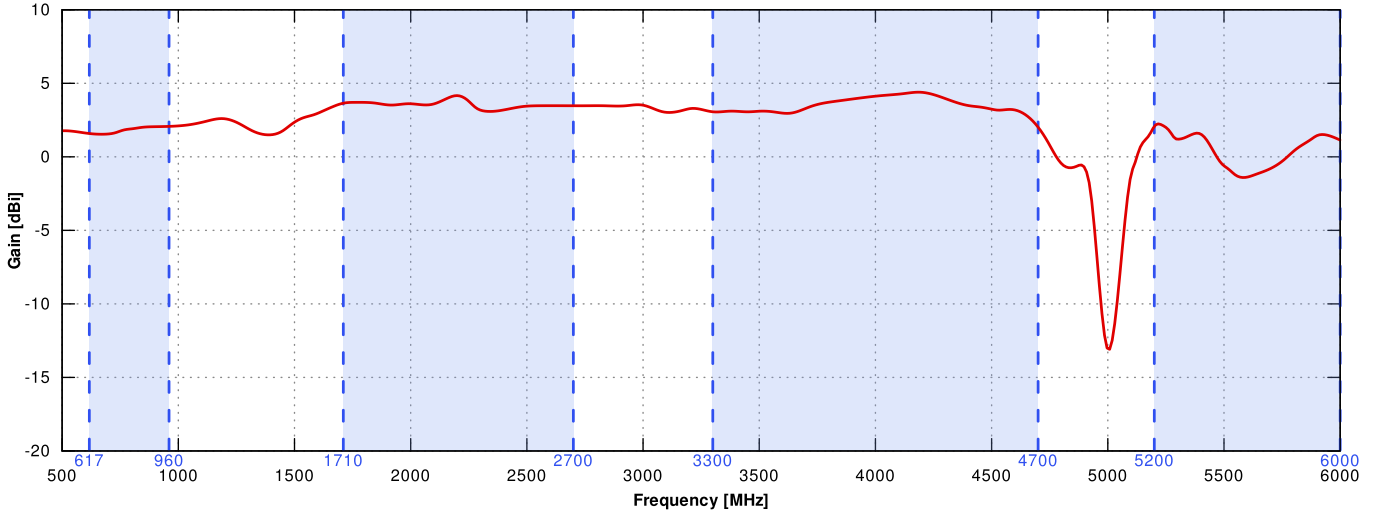

COMPATIBLE ROUTERS

VARIANT: - _____

PLOTS

VSWR for 5G/LTE antenna

VSWR for Wi-Fi antenna

Gain for 5G/LTE antenna

Gain for Wi-Fi antenna

5G/LTE from 617MHz to 960MHz

5G/LTE from 1.71GHz to 2.5GHz

5G/LTE from 3.3GHz to 4.2GHz

5G/LTE from 4.6 GHz to 5.5 GHz

Wi-Fi From 2.4 GHz to 6.5 GHz

DIMENSIONS