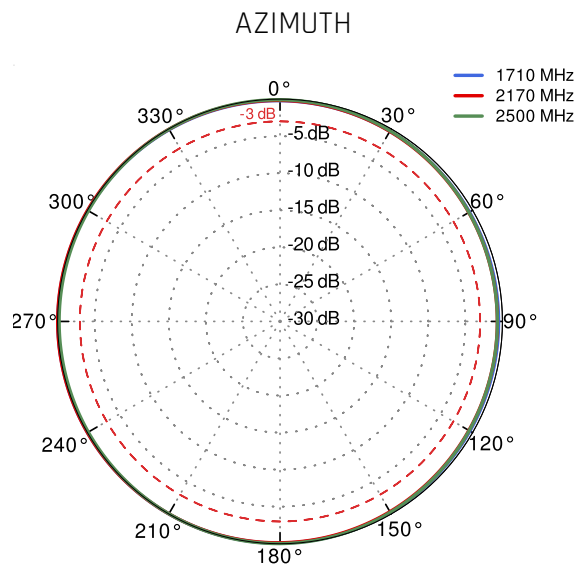

WI-FI SPECIFICATION

FREQUENCY	2.4 - 2.5 GHz 5.0 - 7.2 GHz
GAIN	2.4 - 2.5 GHz: 6dBi 5 GHz: 7.5dBi 7 GHz: 7.5dBi
VSWR	< 1.50, max < 2.00
BEAMWIDTH	360°/25° +/- 5°
POLARIZATION	Vertical
IMPEDANCE	50 Ω

MECHANICAL SPECIFICATION

MOUNTING KIT

DIMENSIONS	9.9 x 10.5 x 14.8 cm 3.9 x 4.13 x 5.83 inch
REGULATION RANGE	+/- 30°
MAST DIAMETER RANGE	25 - 66mm 0.98-2.60 inch
MATERIAL	Polyamide with fiberglass + galvanized steel U-Bolts
WEIGHT	0.87kg
MOUNTING PLACE	Wall or mast

COMPATIBLE ROUTERS

VARIANT: - _____

PLOTS

VSWR for 5G/LTE antenna

VSWR for Wi-Fi antenna

Gain for 5G/LTE antenna

Gain for Wi-Fi antenna

5G/LTE from 617MHz to 960MHz

5G/LTE from 1.71GHz to 2.5GHz

5G/LTE from 3.3GHz to 4.2GHz

5G/LTE from 4.6 GHz to 5.5 GHz

Wi-Fi From 2.4 GHz to 6.5 GHz

DIMENSIONS