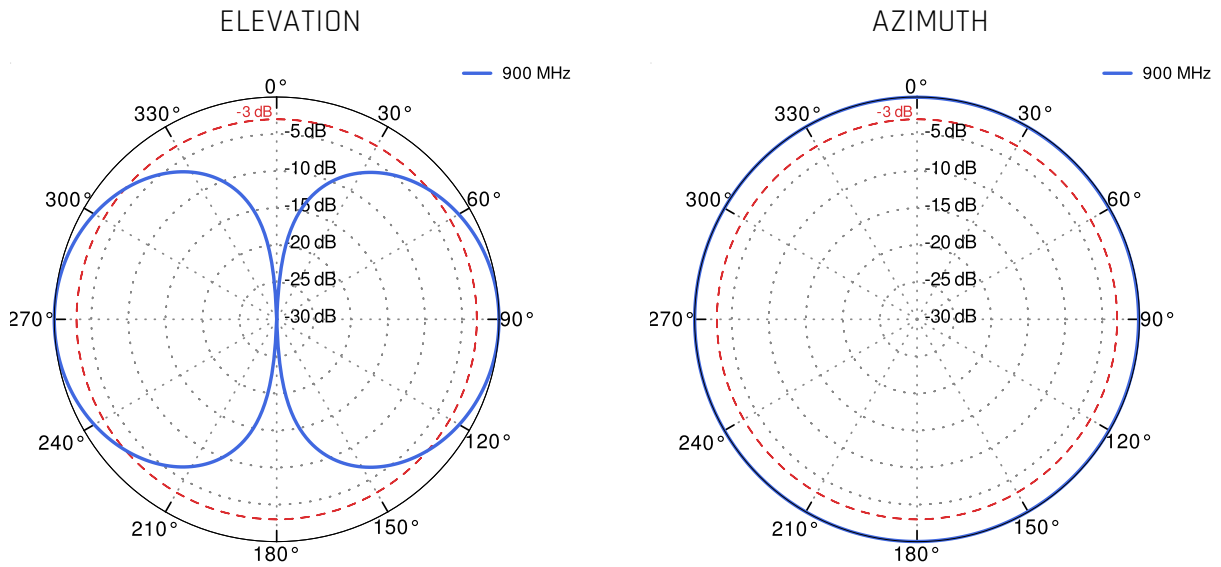

LTE ANTENNA SPECIFICATION

FREQUENCY	694 - 960 MHz 1.7 - 2.2 GHz 2.5 - 2.7 GHz
GAIN	694 - 960 MHz : 2 dBi 1.7 - 2.2 GHz : 2 dBi 2.5 - 2.7 GHz : 3 dBi
SUPPORTED LTE/5G BANDS	1, 2, 3, 4, 5, 7, 8, 9, 10, 12, 13, 14, 17, 18, 19, 20, 25, 26, 27, 28, 29, 33, 34, 35, 36, 37, 38, 39, 44, 65, 66, 67, 68, 69, 85, 103, n80, n81, n82, n83, n84, n86, n89, n95, n98, n100, n101, n255
VSWR	<1.50, max <2.50
BEAMWIDTH	360°/25° ±5°
POLARIZATION	Vertical
IMPEDANCE	50 Ω

LORA ANTENNA SPECIFICATION

FREQUENCY	840-940 MHz (EU868, IN865, RU864, US915, AU915, AS923, KR920)
GAIN	3 dBi
VSWR	<1.20, max <2.00
BEAMWIDTH	360°/70° ±10°
POLARIZATION	Vertical
IMPEDANCE	50 Ω
FRONT TO BACK	>17 dB

1710 MHz 2170 MHz

LTE / 4G

7	38	69					
---	----	----	--	--	--	--	--

2400 MHz 2700 MHz

PLOTS

LTE VSWR

LORA VSWR

LTE Gain

LORA Gain

LTE From 700MHz to 900MHz

LTE From 1.71GHz to 2.17GHz

LTE From 2.5GHz to 2.7GHz

LORA 900MHZ

DIMENSIONS