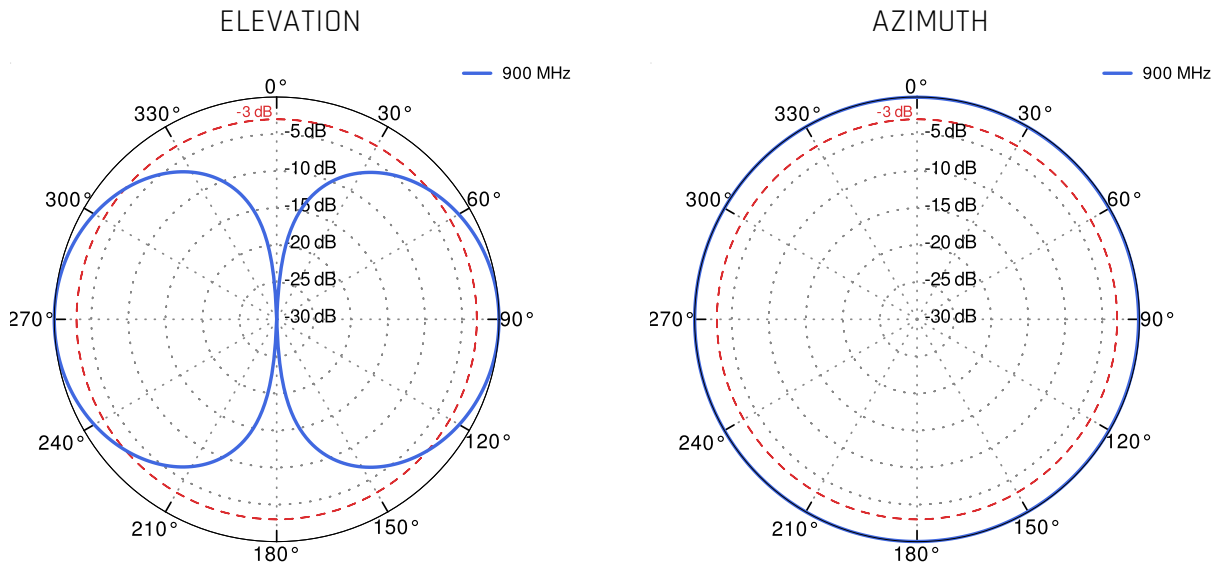

LTE ANTENNA SPECIFICATION

FREQUENCY	694 - 960 MHz 1.7 - 2.2 GHz 2.5 - 2.7 GHz
GAIN	694 - 960 MHz : 2 dBi 1.7 - 2.2 GHz : 2 dBi 2.5 - 2.7 GHz : 3 dBi
SUPPORTED LTE/5G BANDS	1, 2, 3, 4, 5, 7, 8, 9, 10, 12, 13, 14, 17, 18, 19, 20, 25, 26, 27, 28, 29, 33, 34, 35, 36, 37, 38, 39, 44, 65, 66, 67, 68, 69, 85, 103, n80, n81, n82, n83, n84, n86, n89, n95, n98, n100, n101, n255
VSWR	<1.50, max <2.50
BEAMWIDTH	360°/25° ±5°
POLARIZATION	Vertical
IMPEDANCE	50 Ω

LORA ANTENNA SPECIFICATION

FREQUENCY	840-940 MHz (EU868, IN865, RU864, US915, AU915, AS923, KR920)
GAIN	3 dBi
VSWR	<1.20, max <2.00
BEAMWIDTH	360°/70° ±10°
POLARIZATION	Vertical
IMPEDANCE	50 Ω
FRONT TO BACK	>17 dB

1710 MHz 2170 MHz

LTE / 4G

7	38	69					
---	----	----	--	--	--	--	--

2400 MHz 2700 MHz

PLOTS

LTE VSWR

LORA VSWR

LTE Gain

LORA Gain

LTE From 700MHz to 900MHz

LTE From 1.71GHz to 2.17GHz

LTE From 2.5GHz to 2.7GHz

LORA 900MHZ

DIMENSIONS