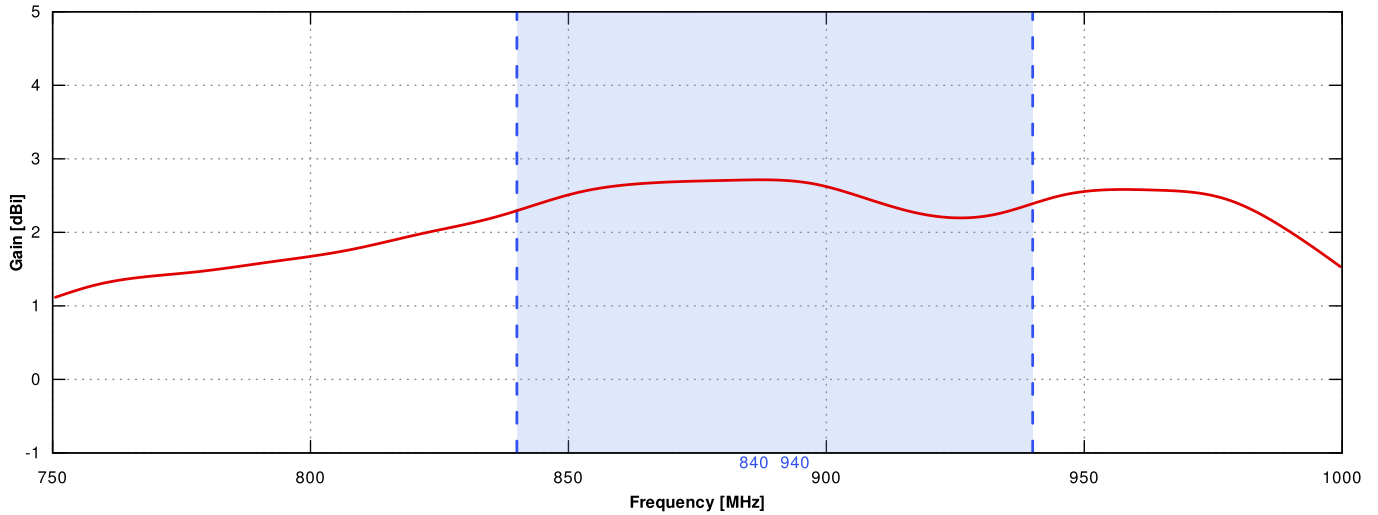

1710 MHz 2170 MHz

LTE / 4G

7	38	69					
---	----	----	--	--	--	--	--

2400 MHz 2700 MHz

PLOTS

LTE VSWR

LORA VSWR

LTE Gain

LORA Gain

LTE From 700MHz to 900MHz

LTE From 1.71GHz to 2.17GHz

LTE From 2.5GHz to 2.7GHz

LORA 900MHZ

DIMENSIONS