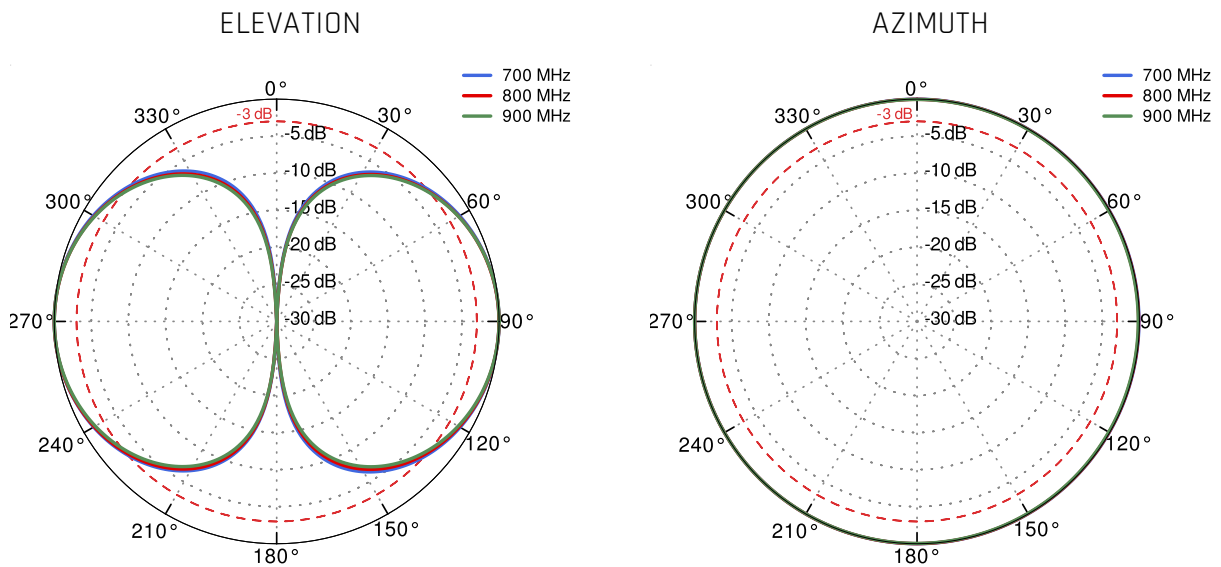

LTE ANTENNA SPECIFICATION

FREQUENCY	694 - 960 MHz 1.7 - 2.2 GHz 2.5 - 2.7 GHz
GAIN	694 - 960 MHz : 2 dBi 1.7 - 2.2 GHz : 2 dBi 2.5 - 2.7 GHz : 3 dBi
SUPPORTED LTE/5G BANDS	1, 2, 3, 4, 5, 7, 8, 9, 10, 12, 13, 14, 17, 18, 19, 20, 25, 26, 27, 28, 29, 33, 34, 35, 36, 37, 38, 39, 44, 65, 66, 67, 68, 69, 85, 103, n80, n81, n82, n83, n84, n86, n89, n95, n98, n100, n101, n255
VSWR	<1.50, max <2.50
BEAMWIDTH	360°/25° ±5°
POLARIZATION	Vertical
IMPEDANCE	50 Ω

FREQUENCY BANDS

LTE / 4G GSM

5	8	12	13	14	17	18	
19	20	26	27	28	29	44	
67	68	85	103	n81	n82	n83	
n89	n100						

617 MHz 960 MHz

LTE / 4G UMTS

1	2	3	4	9	10	25	
33	34	35	36	37	39	n80	
n84	n86	n95	n98	n101			

1710 MHz 2170 MHz

LTE / 4G

7	38	69					
---	----	----	--	--	--	--	--

2400 MHz 2700 MHz

PLOTS

LTE VSWR

LORA VSWR

LTE Gain

LORA Gain

LTE From 700MHz to 900MHz

LTE From 1.71GHz to 2.17GHz

LTE From 2.5GHz to 2.7GHz

LORA 900MHZ

DIMENSIONS