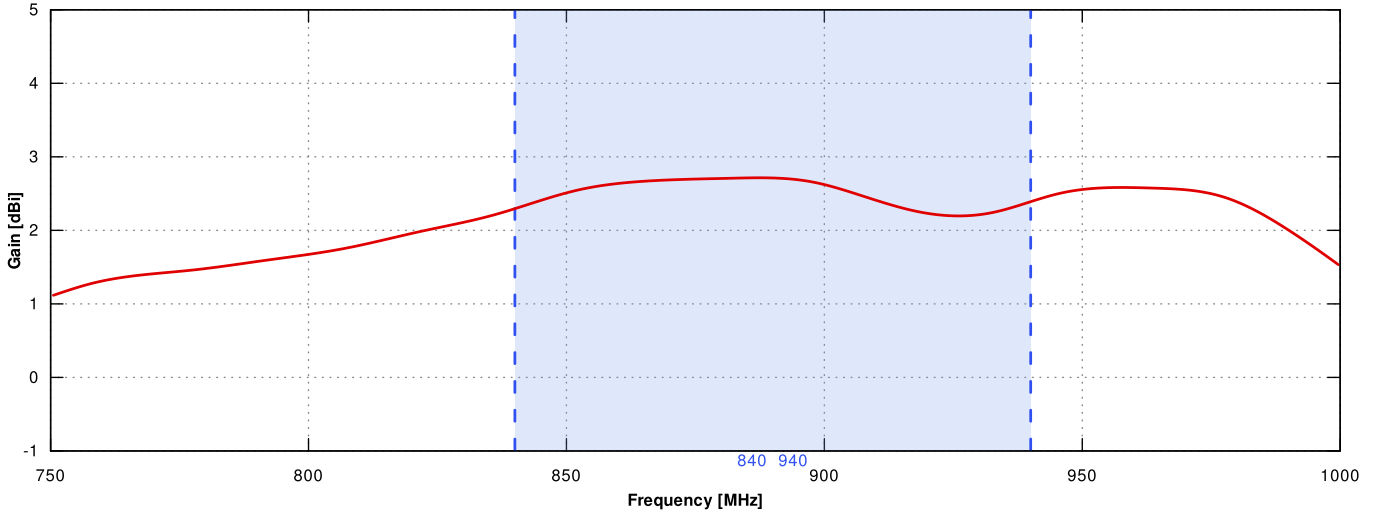

1710 MHz 2170 MHz

LTE / 4G

7	38	69					
---	----	----	--	--	--	--	--

2400 MHz 2700 MHz

PLOTS

LTE VSWR

LORA VSWR

LTE Gain

LORA Gain

LTE From 700MHz to 900MHz

LTE From 1.71GHz to 2.17GHz

LTE From 2.5GHz to 2.7GHz

LORA 900MHZ

DIMENSIONS