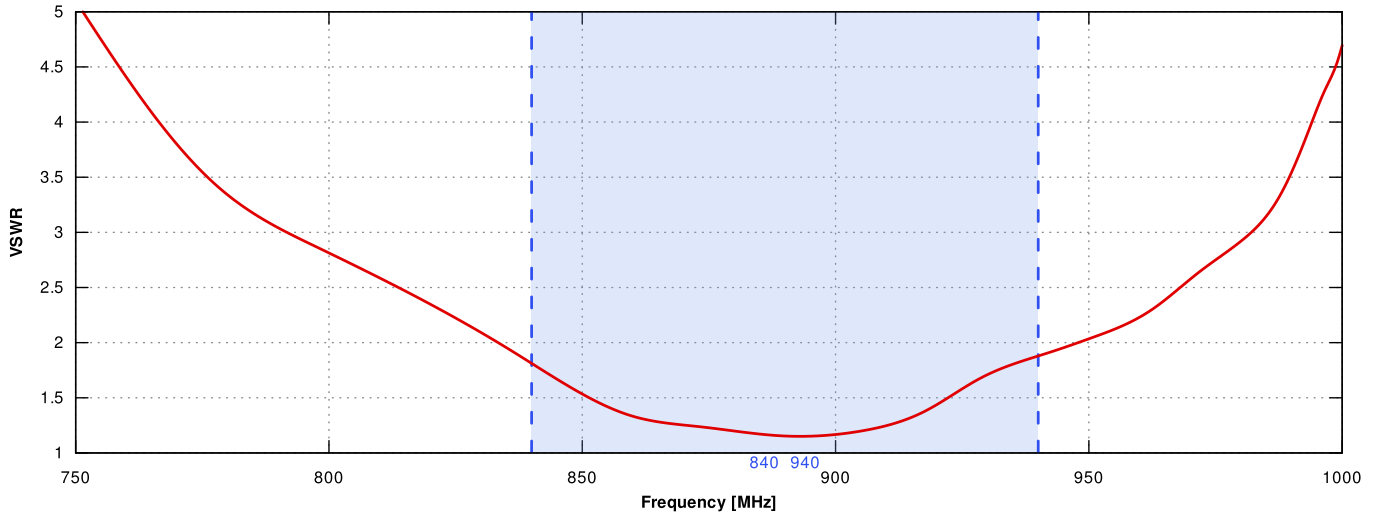

1710 MHz 2170 MHz

LTE / 4G

7	38	69					
---	----	----	--	--	--	--	--

2400 MHz 2700 MHz

PLOTS

LTE VSWR

LORA VSWR

LTE Gain

LORA Gain

LTE From 700MHz to 900MHz

LTE From 1.71GHz to 2.17GHz

LTE From 2.5GHz to 2.7GHz

LORA 900MHZ

DIMENSIONS