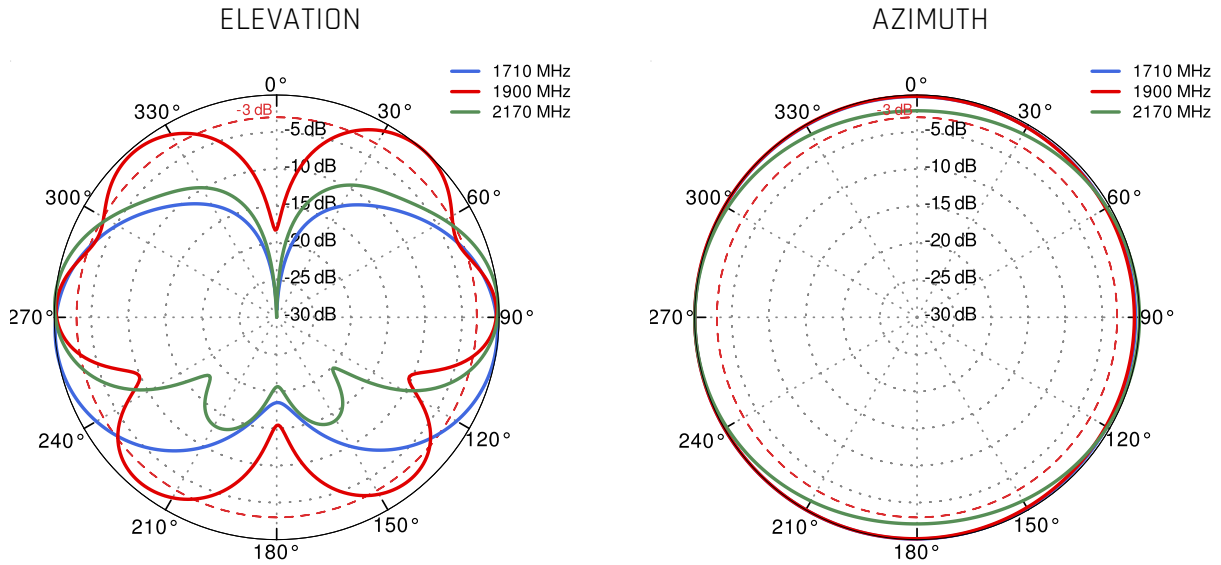

LTE ANTENNA SPECIFICATION

FREQUENCY	694 - 960 MHz 1.7 - 2.2 GHz 2.5 - 2.7 GHz
GAIN	694 - 960 MHz : 2 dBi 1.7 - 2.2 GHz : 2 dBi 2.5 - 2.7 GHz : 3 dBi
SUPPORTED LTE/5G BANDS	1, 2, 3, 4, 5, 7, 8, 9, 10, 12, 13, 14, 17, 18, 19, 20, 25, 26, 27, 28, 29, 33, 34, 35, 36, 37, 38, 39, 44, 65, 66, 67, 68, 69, 85, 103, n80, n81, n82, n83, n84, n86, n89, n95, n98, n100, n101, n255
VSWR	<1.50, max <2.50
BEAMWIDTH	360°/25° ±5°
POLARIZATION	Vertical
IMPEDANCE	50 Ω

FREQUENCY BANDS

LTE / 4G GSM

5	8	12	13	14	17	18	
19	20	26	27	28	29	44	
67	68	85	103	n81	n82	n83	
n89	n100						

617 MHz 960 MHz

LTE / 4G UMTS

1	2	3	4	9	10	25	
33	34	35	36	37	39	n80	
n84	n86	n95	n98	n101			

1710 MHz 2170 MHz

LTE / 4G

7	38	69					
---	----	----	--	--	--	--	--

2400 MHz 2700 MHz

PLOTS

LTE VSWR

LORA VSWR

LTE Gain

LORA Gain

LTE From 700MHz to 900MHz

LTE From 1.71GHz to 2.17GHz

LTE From 2.5GHz to 2.7GHz

LORA 900MHZ

DIMENSIONS