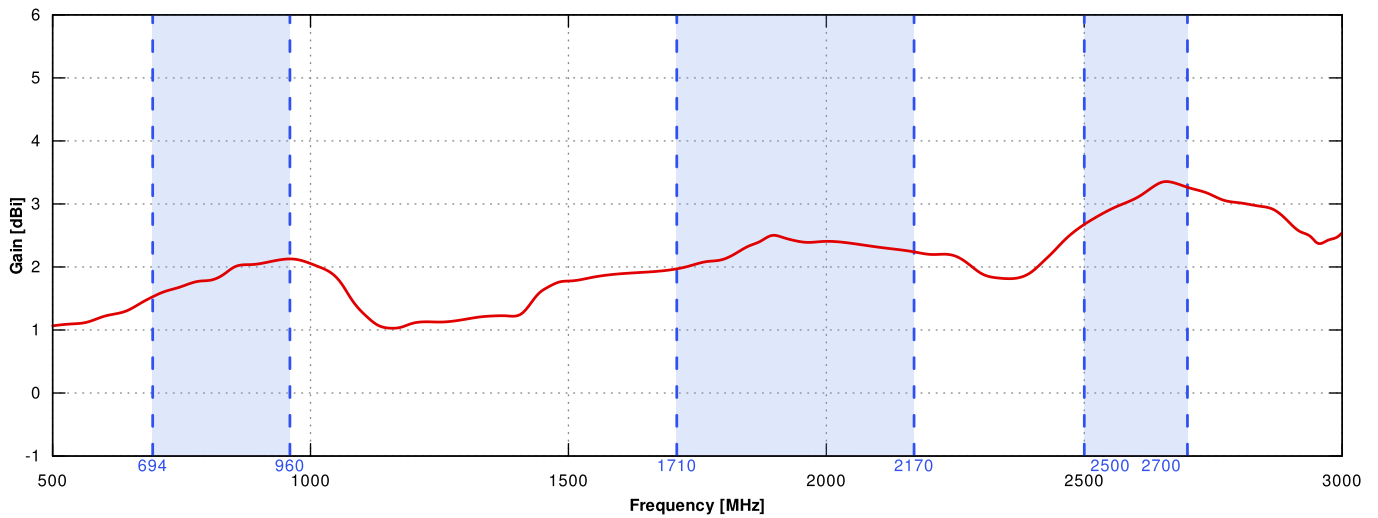

FREQUENCY BANDS

LTE / 4G GSM

5	8	12	13	14	17	18	
19	20	26	27	28	29	44	
67	68	85	103	n81	n82	n83	
n89	n100						

617 MHz 960 MHz

LTE / 4G UMTS

1	2	3	4	9	10	25	
33	34	35	36	37	39	n80	
n84	n86	n95	n98	n101			

1710 MHz 2170 MHz

LTE / 4G

7	38	69					
---	----	----	--	--	--	--	--

2400 MHz 2700 MHz

PLOTS

LTE VSWR

LORA VSWR

LTE Gain

LORA Gain

LTE From 700MHz to 900MHz

LTE From 1.71GHz to 2.17GHz

LTE From 2.5GHz to 2.7GHz

LORA 900MHZ

DIMENSIONS