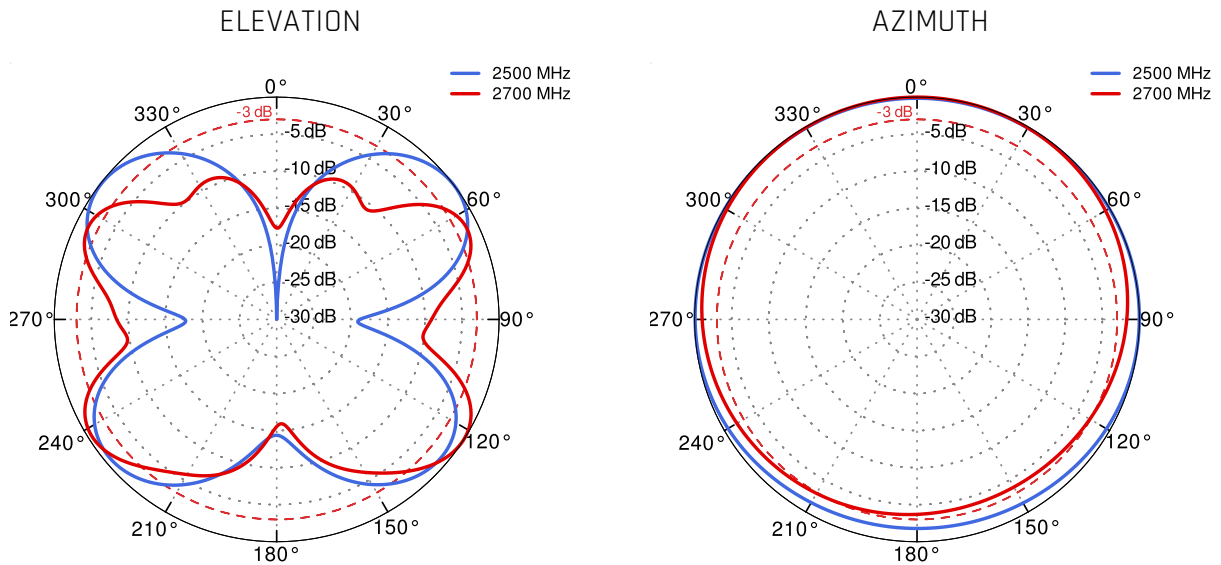

LTE ANTENNA SPECIFICATION

FREQUENCY	694 - 960 MHz 1.7 - 2.2 GHz 2.5 - 2.7 GHz
GAIN	694 - 960 MHz : 2 dBi 1.7 - 2.2 GHz : 2 dBi 2.5 - 2.7 GHz : 3 dBi
SUPPORTED LTE/5G BANDS	1, 2, 3, 4, 5, 7, 8, 9, 10, 12, 13, 14, 17, 18, 19, 20, 25, 26, 27, 28, 29, 33, 34, 35, 36, 37, 38, 39, 44, 65, 66, 67, 68, 69, 85, 103, n80, n81, n82, n83, n84, n86, n89, n95, n98, n100, n101, n255
VSWR	<1.50, max <2.50
BEAMWIDTH	360°/25° ±5°
POLARIZATION	Vertical
IMPEDANCE	50 Ω

LORA ANTENNA SPECIFICATION

FREQUENCY	840-940 MHz (EU868, IN865, RU864, US915, AU915, AS923, KR920)
GAIN	3 dBi
VSWR	<1.20, max <2.00
BEAMWIDTH	360°/70° ±10°
POLARIZATION	Vertical
IMPEDANCE	50 Ω
FRONT TO BACK	>17 dB

1710 MHz 2170 MHz

LTE / 4G

7	38	69					
---	----	----	--	--	--	--	--

2400 MHz 2700 MHz

PLOTS

LTE VSWR

LORA VSWR

LTE Gain

LORA Gain

LTE From 700MHz to 900MHz

LTE From 1.71GHz to 2.17GHz

LTE From 2.5GHz to 2.7GHz

LORA 900MHZ

DIMENSIONS