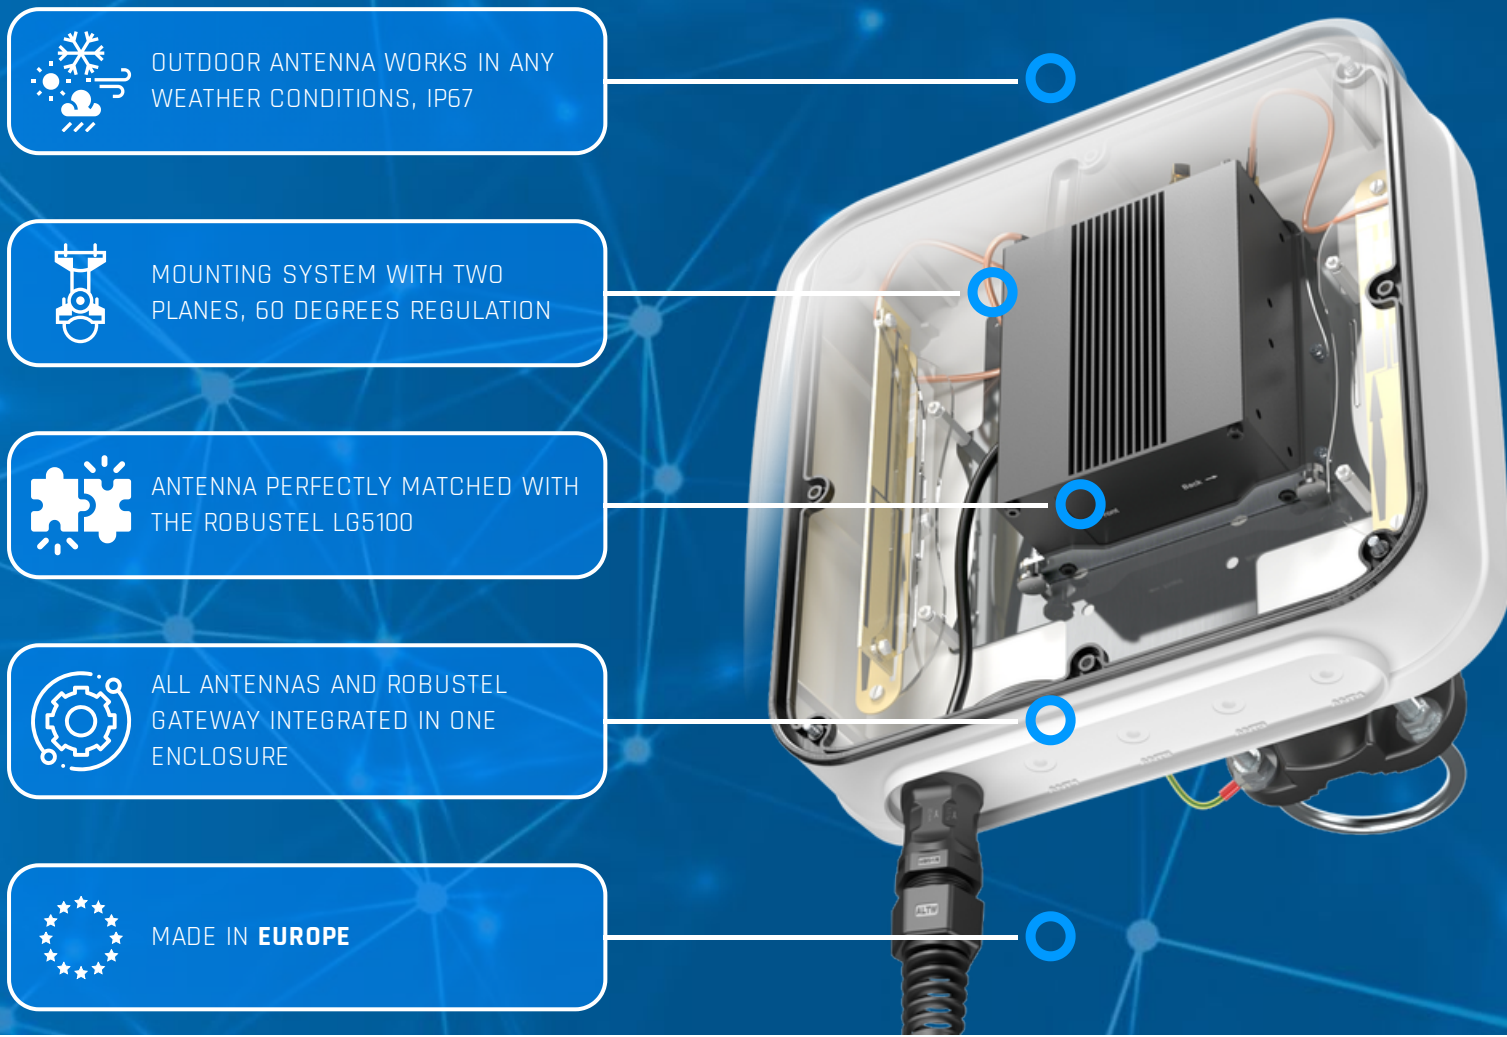

QuMax Omni for Robustel LG5100

LoRa

INTEGRATED MULTI-BAND LTE OMNI ANTENNA + LORA ANTENNA + PLACE TO INSTALL ROBUSTEL LG5100 (ALL-IN-ONE)

QuMax Omni all-in-one antenna for Robustel LG5100 gateway is a perfect outdoor device for mobile and fixed installations like industrial, public, CCTV, hotspots, yachts, boats, campers, RV etc. It has embedded omni LTE and LoRa antenna. If you use LG5100 with QuMax Omni antenna, you get an integrated complete solution with embedded gateway and multi band antennas in one enclosure.

LTE ANTENNA SPECIFICATION

FREQUENCY	694 - 960 MHz 1.7 - 2.2 GHz 2.5 - 2.7 GHz
GAIN	694 - 960 MHz : 2 dBi 1.7 - 2.2 GHz : 2 dBi 2.5 - 2.7 GHz : 3 dBi
SUPPORTED LTE/5G BANDS	1, 2, 3, 4, 5, 7, 8, 9, 10, 12, 13, 14, 17, 18, 19, 20, 25, 26, 27, 28, 29, 33, 34, 35, 36, 37, 38, 39, 44, 65, 66, 67, 68, 69, 85, 103, n80, n81, n82, n83, n84, n86, n89, n95, n98, n100, n101, n255
VSWR	<1.50, max <2.50
BEAMWIDTH	360°/25° ±5°
POLARIZATION	Vertical
IMPEDANCE	50 Ω

MECHANICAL SPECIFICATION

MATERIALS	BS, aluminum, PTFE, Fiberglass
INGRESS PROTECTION	IP67
CONNECTOR TYPE	RJ45
DIMENSIONS	272 x 276 x 96 mm 10.71 x 10.87 x 3.78 inch
WEIGHT	1.8 kg 3.97 lbs
OPERATING TEMPERATURE	From -40°C to 75°C From -40°F to 167°F
ENCLOSURE RECOMMENDED TIGHTENING TORQUE	0.6 - 0.8 Nm
MAST DIAMETER	25-66mm 0.98-2.60 inch