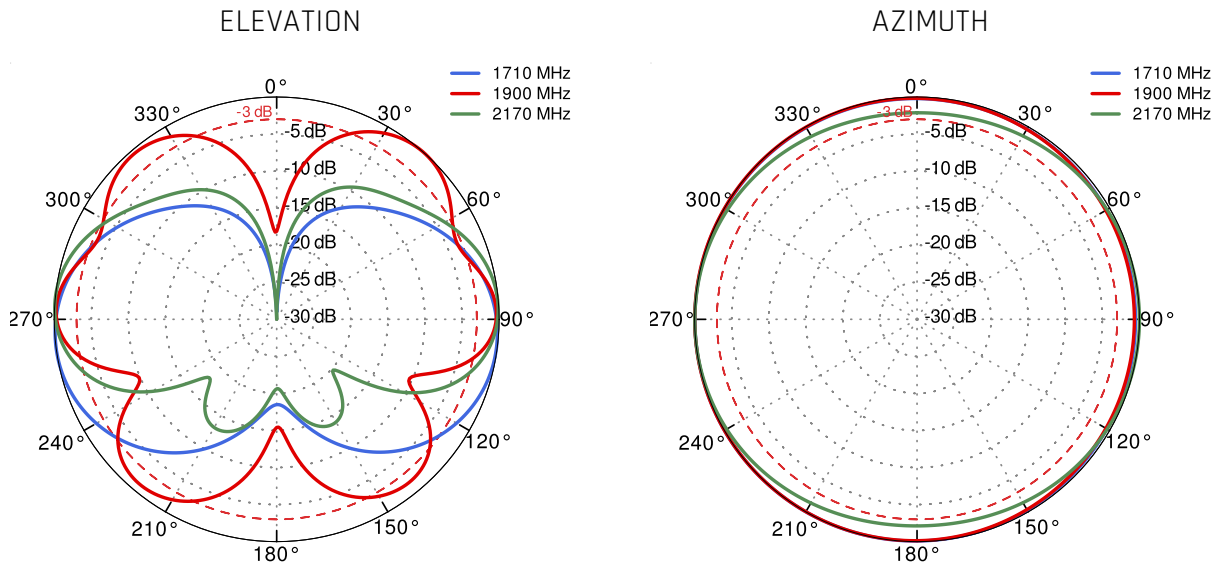

LTE ANTENNA SPECIFICATION

FREQUENCY	694 - 960 MHz 1.7 - 2.2 GHz 2.5 - 2.7 GHz
GAIN	694 - 960 MHz : 2 dBi 1.7 - 2.2 GHz : 2 dBi 2.5 - 2.7 GHz : 3 dBi
SUPPORTED LTE/5G BANDS	1, 2, 3, 4, 5, 7, 8, 9, 10, 12, 13, 14, 17, 18, 19, 20, 25, 26, 27, 28, 29, 33, 34, 35, 36, 37, 38, 39, 44, 65, 66, 67, 68, 69, 85, 103, n80, n81, n82, n83, n84, n86, n89, n95, n98, n100, n101, n255
VSWR	<1.50, max <2.50
BEAMWIDTH	360°/25° ±5°
POLARIZATION	Vertical
IMPEDANCE	50 Ω

FREQUENCY BANDS

LTE / 4G GSM

5	8	12	13	14	17	18	
19	20	26	27	28	29	44	
67	68	85	103	n81	n82	n83	
n89	n100						

617 MHz 960 MHz

LTE / 4G UMTS

1	2	3	4	9	10	25	
33	34	35	36	37	39	n80	
n84	n86	n95	n98	n101			

1710 MHz 2170 MHz

LTE / 4G

7	38	69					
---	----	----	--	--	--	--	--

2400 MHz 2700 MHz

PLOTS

LTE VSWR

LORA VSWR

LTE Gain

LORA Gain

LTE From 700MHz to 900MHz

LTE From 1.71GHz to 2.17GHz

LTE From 2.5GHz to 2.7GHz

LORA 900MHZ

DIMENSIONS