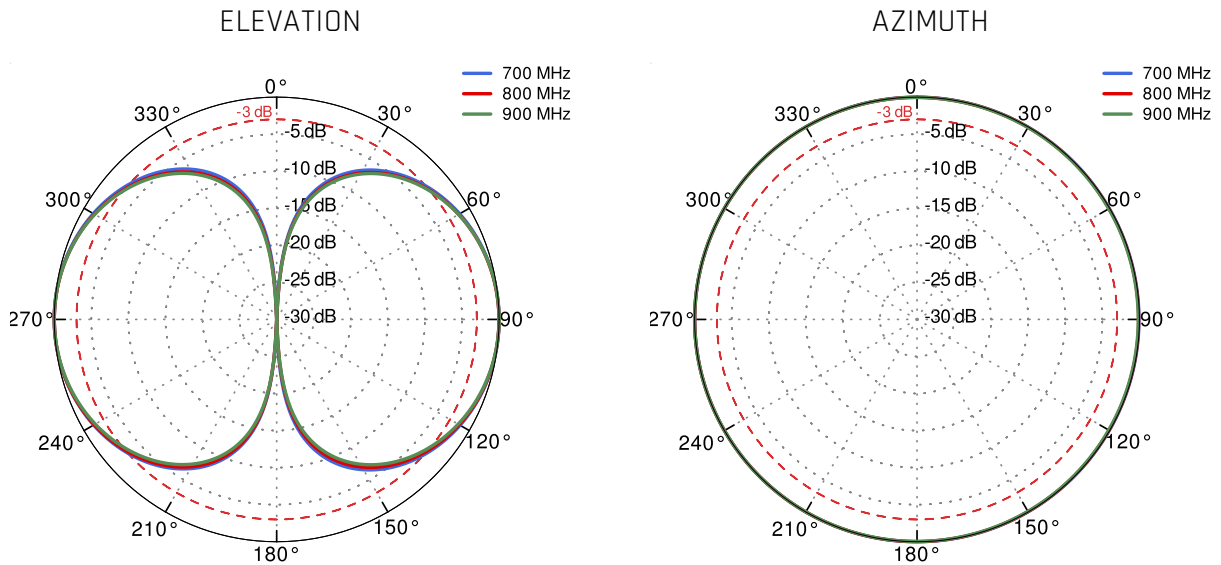

LTE ANTENNA SPECIFICATION

FREQUENCY	694 - 960 MHz 1.7 - 2.2 GHz 2.5 - 2.7 GHz
GAIN	694 - 960 MHz : 2 dBi 1.7 - 2.2 GHz : 2 dBi 2.5 - 2.7 GHz : 3 dBi
SUPPORTED LTE/5G BANDS	1, 2, 3, 4, 5, 7, 8, 9, 10, 12, 13, 14, 17, 18, 19, 20, 25, 26, 27, 28, 29, 33, 34, 35, 36, 37, 38, 39, 44, 65, 66, 67, 68, 69, 85, 103, n80, n81, n82, n83, n84, n86, n89, n95, n98, n100, n101, n255
VSWR	<1.50, max <2.50
BEAMWIDTH	360°/25° ±5°
POLARIZATION	Vertical
IMPEDANCE	50 Ω

FREQUENCY BANDS

LTE / 4G GSM

5	8	12	13	14	17	18	
19	20	26	27	28	29	44	
67	68	85	103	n81	n82	n83	
n89	n100						

617 MHz 960 MHz

LTE / 4G UMTS

1	2	3	4	9	10	25	
33	34	35	36	37	39	n80	
n84	n86	n95	n98	n101			

1710 MHz 2170 MHz

LTE / 4G

7	38	69					
---	----	----	--	--	--	--	--

2400 MHz 2700 MHz

PLOTS

LTE VSWR

LORA VSWR

LTE Gain

LORA Gain

LTE From 700MHz to 900MHz

LTE From 1.71GHz to 2.17GHz

LTE From 2.5GHz to 2.7GHz

LORA 900MHZ

DIMENSIONS