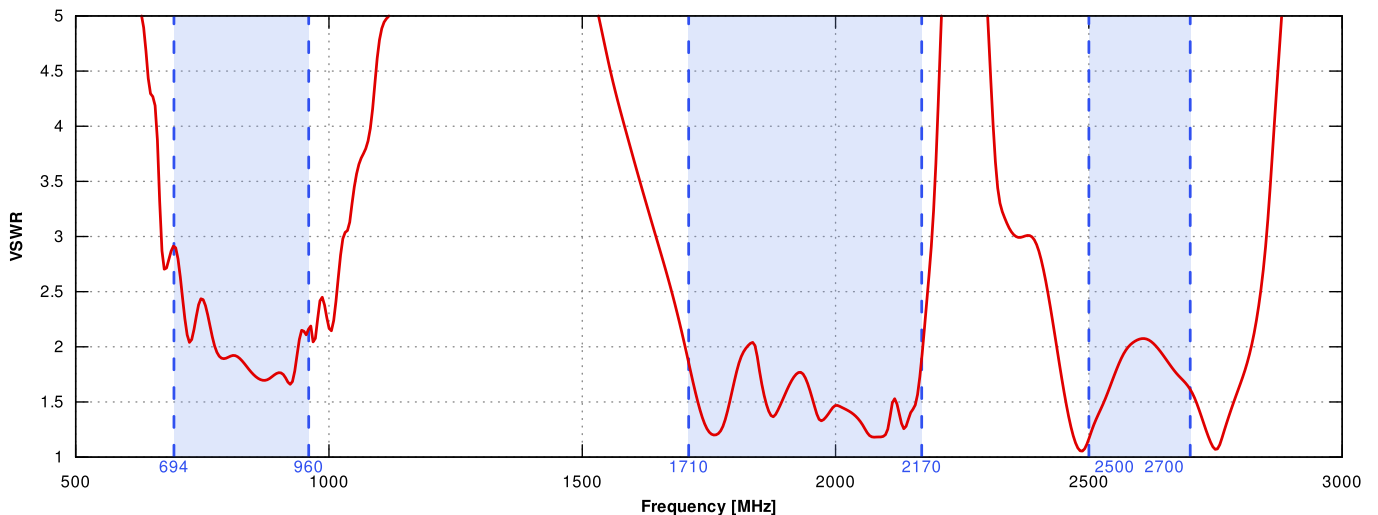

FREQUENCY BANDS

LTE / 4G GSM

5	8	12	13	14	17	18	
19	20	26	27	28	29	44	
67	68	85	103	n81	n82	n83	
n89	n100						

617 MHz 960 MHz

LTE / 4G UMTS

1	2	3	4	9	10	25	
33	34	35	36	37	39	n80	
n84	n86	n95	n98	n101			

1710 MHz 2170 MHz

LTE / 4G

7	38	69					
---	----	----	--	--	--	--	--

2400 MHz 2700 MHz

PLOTS

LTE VSWR

LORA VSWR

LTE Gain

LORA Gain

LTE From 700MHz to 900MHz

LTE From 1.71GHz to 2.17GHz

LTE From 2.5GHz to 2.7GHz

LORA 900MHZ

DIMENSIONS