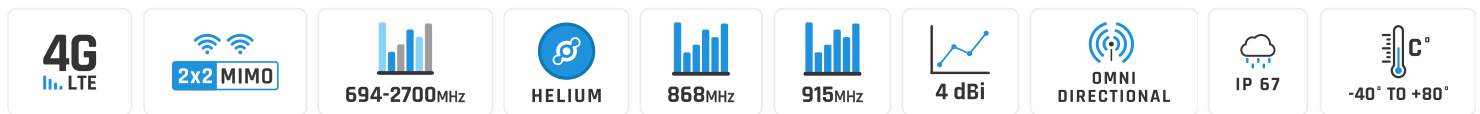

QuMax Omni for Robustel LG5100

LoRa

INTEGRATED MULTI-BAND LTE OMNI ANTENNA + LORA ANTENNA + PLACE TO INSTALL ROBUSTEL LG5100 (ALL-IN-ONE)

QuMax Omni all-in-one antenna for Robustel LG5100 gateway is a perfect outdoor device for mobile and fixed installations like industrial, public, CCTV, hotspots, yachts, boats, campers, RV etc. It has embedded omni LTE and LoRa antenna. If you use LG5100 with QuMax Omni antenna, you get an integrated complete solution with embedded gateway and multi band antennas in one enclosure.

LTE ANTENNA SPECIFICATION

FREQUENCY	694 - 960 MHz 1.7 - 2.2 GHz 2.5 - 2.7 GHz
GAIN	694 - 960 MHz : 2 dBi 1.7 - 2.2 GHz : 2 dBi 2.5 - 2.7 GHz : 3 dBi
SUPPORTED LTE/5G BANDS	1, 2, 3, 4, 5, 7, 8, 9, 10, 12, 13, 14, 17, 18, 19, 20, 25, 26, 27, 28, 29, 33, 34, 35, 36, 37, 38, 39, 44, 65, 66, 67, 68, 69, 85, 103, n80, n81, n82, n83, n84, n86, n89, n95, n98, n100, n101, n255
VSWR	<1.50, max <2.50
BEAMWIDTH	360°/25° ±5°
POLARIZATION	Vertical
IMPEDANCE	50 Ω

MECHANICAL SPECIFICATION

MATERIALS	BS, aluminum, PTFE, Fiberglass
INGRESS PROTECTION	IP67
CONNECTOR TYPE	RJ45
DIMENSIONS	272 x 276 x 96 mm 10.71 x 10.87 x 3.78 inch
WEIGHT	1.8 kg 3.97 lbs
OPERATING TEMPERATURE	From -40°C to 75°C From -40°F to 167°F
ENCLOSURE RECOMMENDED TIGHTENING TORQUE	0.6 - 0.8 Nm
MAST DIAMETER	25-66mm 0.98-2.60 inch

LORA Gain

LTE From 700MHz to 900MHz

LTE From 1.71GHz to 2.17GHz

LTE From 2.5GHz to 2.7GHz

LORA 900MHZ

DIMENSIONS