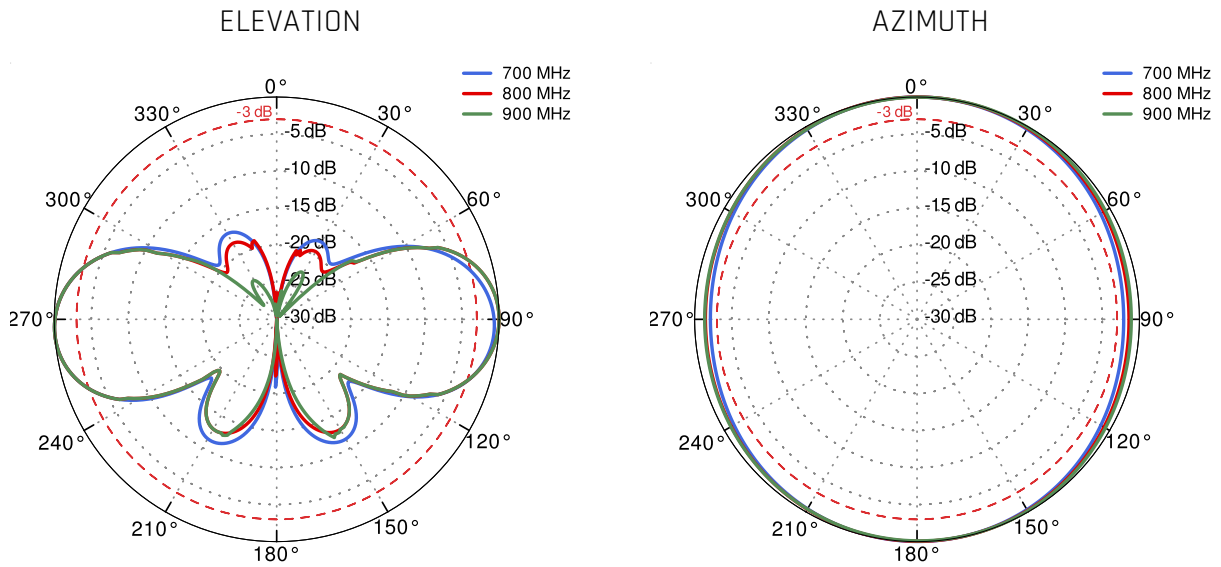

From 700MHz to 900MHz