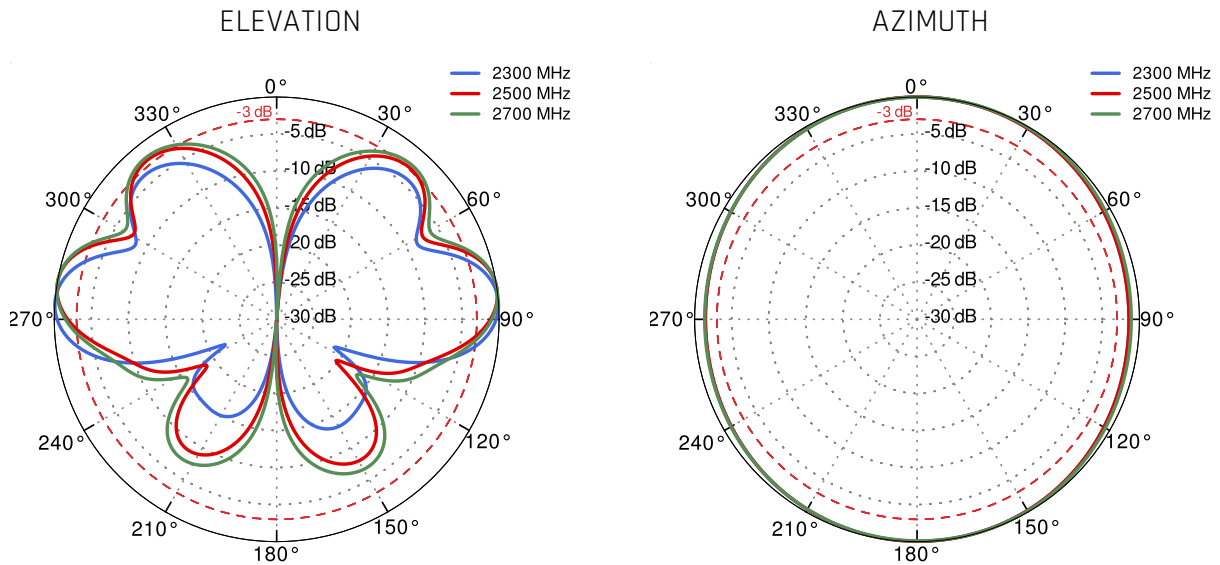

## LTE ANTENNA SPECIFICATION

<b>FREQUENCY</b>	694 - 960 MHz 1.7 - 2.2 GHz 2.2 - 2.7 GHz
<b>GAIN</b>	694 - 960 MHz : 2 dBi 1.7 - 2.2 GHz : 2 dBi 2.2 - 2.7 GHz : 4 dBi
<b>SUPPORTED LTE/5G BANDS</b>	1, 2, 3, 4, 5, 6, 7, 8, 9, 10, 12, 13, 14, 17, 18, 19, 20, 23, 25, 26, 27, 28, 29, 30, 33, 34, 35, 36, 37, 38, 39, 40, 41, 44, 53, 59, 62, 65, 66, 67, 68, 69, 85, n80, n81, n82, n83, n84, n86, n89, n90, n95
<b>VSWR</b>	<1.60, max <2.00
<b>BEAMWIDTH</b>	360°/35° ±5°
<b>POLARIZATION</b>	Vertical
<b>IMPEDANCE</b>	50 Ω

## VSWR

## Gain

From 700MHz to 900MHz

From 1.71GHz to 2.17GHz

From 2.3GHz to 2.7GHz

## DIMENSIONS