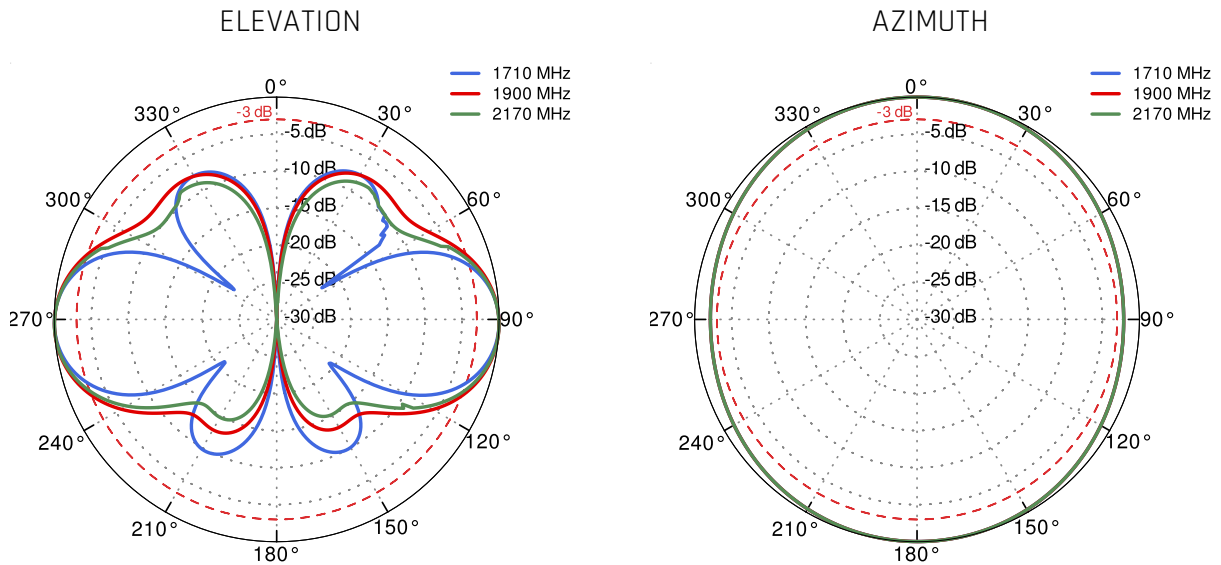

From 1.71GHz to 2.17GHz