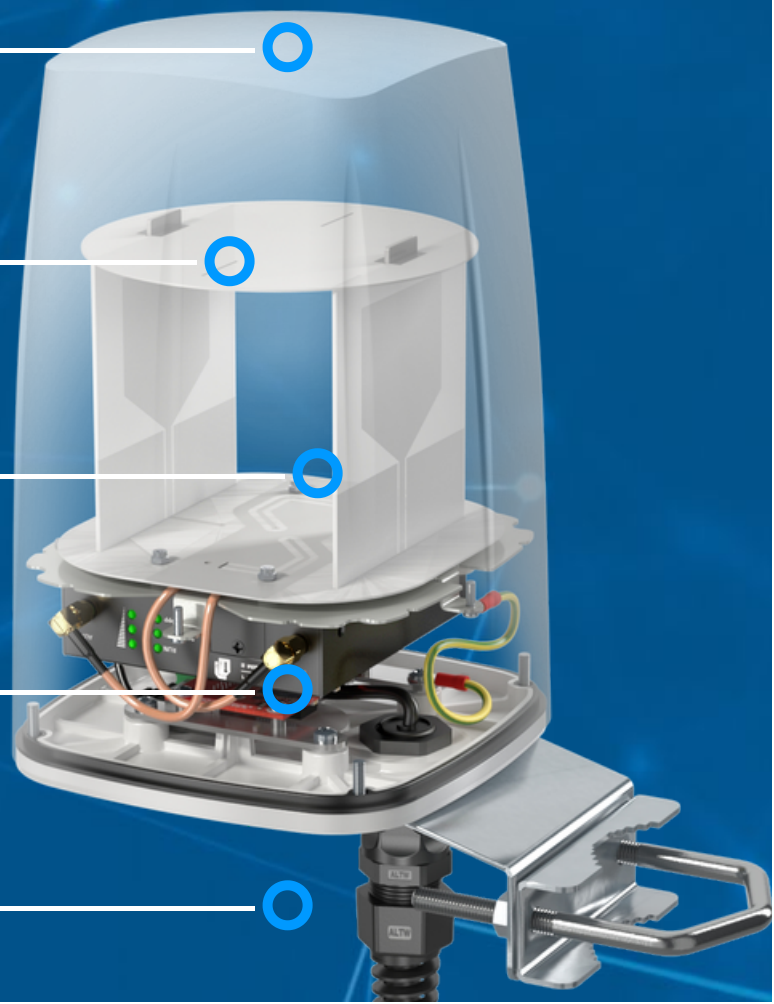

## INTEGRATED MULTI-BAND LTE OMNI ANTENNA + POE SPLITTER + PLACE TO INSTALL ROBUSTEL R3000 Lite (ALL-IN-ONE)

QuSpot all-in-one antenna for Robustel R3000 Lite router is a perfect outdoor device for mobile and fixed installations like industrial, public, CCTV, hotspots, yachts, boats, campers, RV etc. It has embedded omni LTE antenna. If you use R3000 Lite with QuSpot antenna, you get an integrated complete solution with embedded router and multi band antennas in one enclosure.

The set contains a [Passive PoE splitter](#), allowing you to split data and power from a single Ethernet cable and maintain gigabit transfer speeds while protecting the LAN port from damage caused by overvoltage, short circuit or improper connection.

OUTDOOR ANTENNA WORKS IN **ANY WEATHER CONDITIONS**, IP68

GALVANIZED STEEL, WALL OR POLE MOUNTING BRACKET

ANTENNA PERFECTLY MATCHED WITH THE ROBUSTEL R3000 LITE

ALL ANTENNAS AND ROBUSTEL ROUTER INTEGRATED IN ONE ENCLOSURE

## MECHANICAL SPECIFICATION

<b>MATERIALS</b>	ABS, aluminum, PTFE
<b>CONNECTOR TYPE</b>	RJ45
<b>INGRESS PROTECTION</b>	IP68
<b>DIMENSIONS</b>	160 x 160 x 240 mm 6.3 x 6.3 x 9.45 inch
<b>WEIGHT</b>	1.5 kg 3.31 lbs
<b>OPERATING TEMPERATURE</b>	From -40°C to 80°C From -40°F to 176°F
<b>ENCLOSURE RECOMMENDED TIGHTENING TORQUE</b>	0.5 - 0.7 Nm
<b>MAST DIAMETER</b>	25-66 mm 0.98-2.60 inch