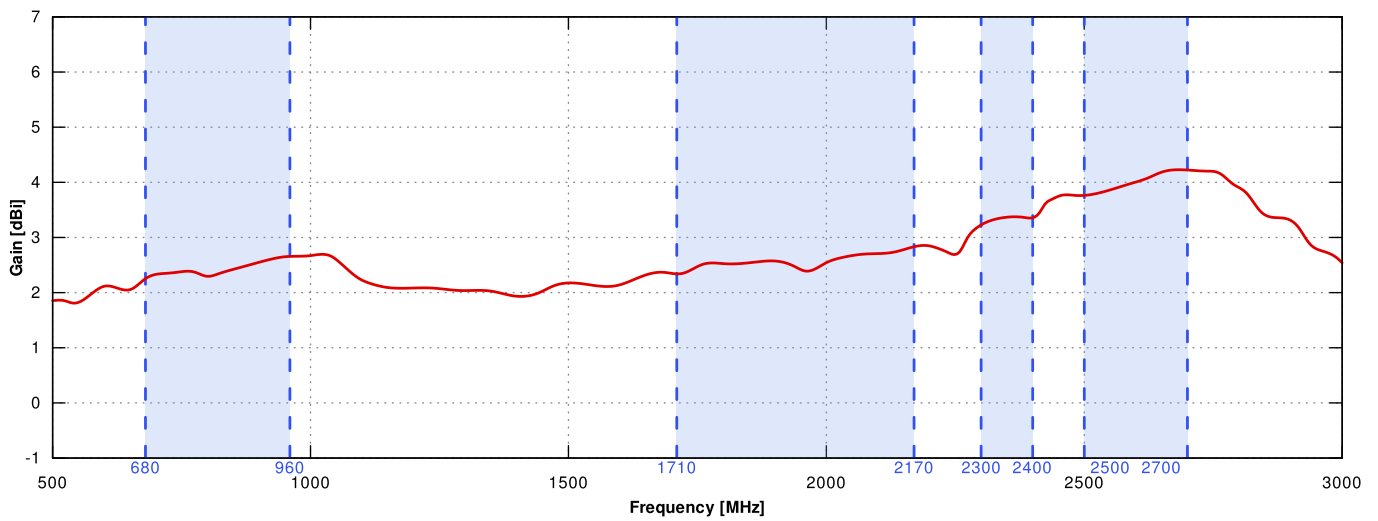

## LTE ANTENNA SPECIFICATION

<b>FREQUENCY</b>	694 - 960 MHz 1.7 - 2.2 GHz 2.2 - 2.7 GHz
<b>GAIN</b>	694 - 960 MHz : 2 dBi 1.7 - 2.2 GHz : 2 dBi 2.2 - 2.7 GHz : 4 dBi
<b>SUPPORTED LTE/5G BANDS</b>	1, 2, 3, 4, 5, 6, 7, 8, 9, 10, 12, 13, 14, 17, 18, 19, 20, 23, 25, 26, 27, 28, 29, 30, 33, 34, 35, 36, 37, 38, 39, 40, 41, 44, 53, 59, 62, 65, 66, 67, 68, 69, 85, n80, n81, n82, n83, n84, n86, n89, n90, n95
<b>VSWR</b>	<1.60, max <2.00
<b>BEAMWIDTH</b>	360°/35° ±5°
<b>POLARIZATION</b>	Vertical
<b>IMPEDANCE</b>	50 Ω

# FREQUENCY BANDS

**LTE / 4G GSM**

617 MHz	5	6	8	12	13	14	17	960 MHz
	18	19	20	26	27	28	29	
	44	67	68	85	n81	n82	n83	
	n89							

**LTE / 4G UMTS**

1710 MHz	1	2	3	4	9	10	25	2170 MHz
	33	34	35	36	37	39	59	
	62	n80	n84	n86	n95			

**LTE / 4G WCS DARS**

2300 MHz	30	40						2400 MHz
-------------	----	----	--	--	--	--	--	-------------

**LTE / 4G**

2400 MHz	7	38	41	53	69	n90		2700 MHz
-------------	---	----	----	----	----	-----	--	-------------

# PLOTS