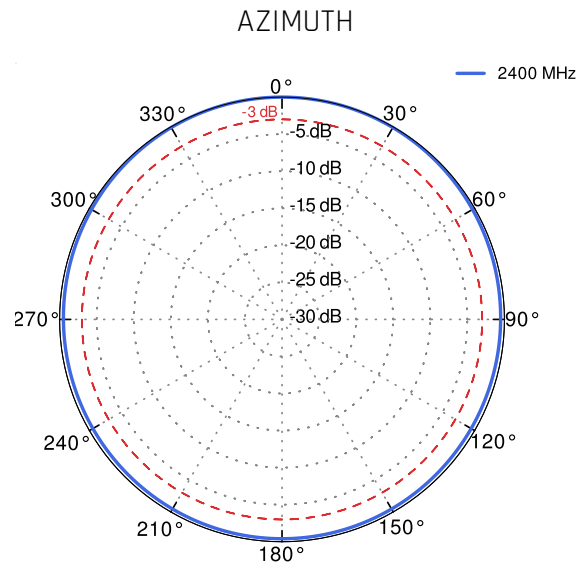

LTE ANTENNA SPECIFICATION

FREQUENCY	694 - 960 MHz 1.7 - 2.2 GHz 2.5 - 2.7 GHz
GAIN	694 - 960 MHz : 2 dBi 1.7 - 2.2 GHz : 2 dBi 2.5 - 2.7 GHz : 4 dBi
SUPPORTED LTE/5G BANDS	1, 2, 3, 4, 5, 7, 8, 9, 10, 12, 13, 14, 17, 18, 19, 20, 25, 26, 27, 28, 29, 33, 34, 35, 36, 37, 38, 39, 44, 65, 66, 67, 68, 69, 85, 103, n80, n81, n82, n83, n84, n86, n89, n95, n98, n100, n101, n255
VSWR	<1.50, max <2.50
BEAMWIDTH	360°/25° ±5°
POLARIZATION	Vertical
IMPEDANCE	50 Ω

WI-FI ANTENNA SPECIFICATION

FREQUENCY	2.4 - 2.5 GHz
GAIN	3 dBi
VSWR	<1.70, max <2.00
BEAMWIDTH	360°/25° ±5°
POLARIZATION	Vertical
IMPEDANCE	50 Ω

POWER SUPPLY ELECTRICAL INPUT SPECIFICATION

INPUT VOLTAGE	88 ... 264VAC
INPUT FREQUENCY	47 ... 63Hz
INPUT CURRENT	0,4A/230VAC
INRUSH CURRENT	30A/230VAC
AC LEAKAGE CURRENT	max. 0,75mA/240VAC
EFFICIENCY	85%

COMPATIBLE ROUTERS

VARIANT: C240AC

PLOTS

VSWR FOR WI-FI ANTENNA

VSWR FOR LTE ANTENNA

GAIN FOR WI-FI ANTENNA

GAIN FOR LTE ANTENNA

LTE from 700MHz to 900MHz

LTE from 1.71GHz to 2.17GHz

LTE from 2.3GHz to 2.7GHz

Wi-Fi 2.4GHz

PORTS