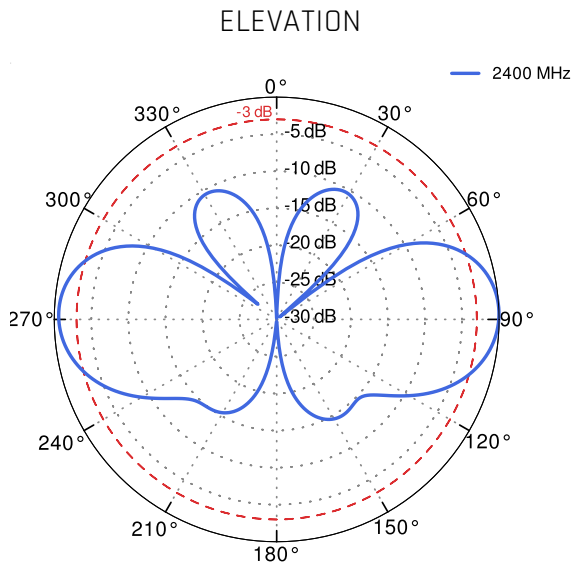

LTE ANTENNA SPECIFICATION

FREQUENCY	694 - 960 MHz 1.7 - 2.2 GHz 2.5 - 2.7 GHz
GAIN	694 - 960 MHz : 2 dBi 1.7 - 2.2 GHz : 2 dBi 2.5 - 2.7 GHz : 4 dBi
SUPPORTED LTE/5G BANDS	1, 2, 3, 4, 5, 7, 8, 9, 10, 12, 13, 14, 17, 18, 19, 20, 25, 26, 27, 28, 29, 33, 34, 35, 36, 37, 38, 39, 44, 65, 66, 67, 68, 69, 85, 103, n80, n81, n82, n83, n84, n86, n89, n95, n98, n100, n101, n255
VSWR	<1.50, max <2.50
BEAMWIDTH	360°/25° ±5°
POLARIZATION	Vertical
IMPEDANCE	50 Ω

WI-FI ANTENNA SPECIFICATION

FREQUENCY	2.4 - 2.5 GHz
GAIN	3 dBi
VSWR	<1.70, max <2.00
BEAMWIDTH	360°/25° ±5°
POLARIZATION	Vertical
IMPEDANCE	50 Ω

POWER SUPPLY ELECTRICAL INPUT SPECIFICATION

INPUT VOLTAGE	88 ... 264VAC
INPUT FREQUENCY	47 ... 63Hz
INPUT CURRENT	0,4A/230VAC
INRUSH CURRENT	30A/230VAC
AC LEAKAGE CURRENT	max. 0,75mA/240VAC
EFFICIENCY	85%

COMPATIBLE ROUTERS

VARIANT: C240AC

PLOTS

VSWR FOR WI-FI ANTENNA

VSWR FOR LTE ANTENNA

GAIN FOR WI-FI ANTENNA

GAIN FOR LTE ANTENNA

LTE from 700MHz to 900MHz

LTE from 1.71GHz to 2.17GHz

LTE from 2.3GHz to 2.7GHz

Wi-Fi 2.4GHz

PORTS