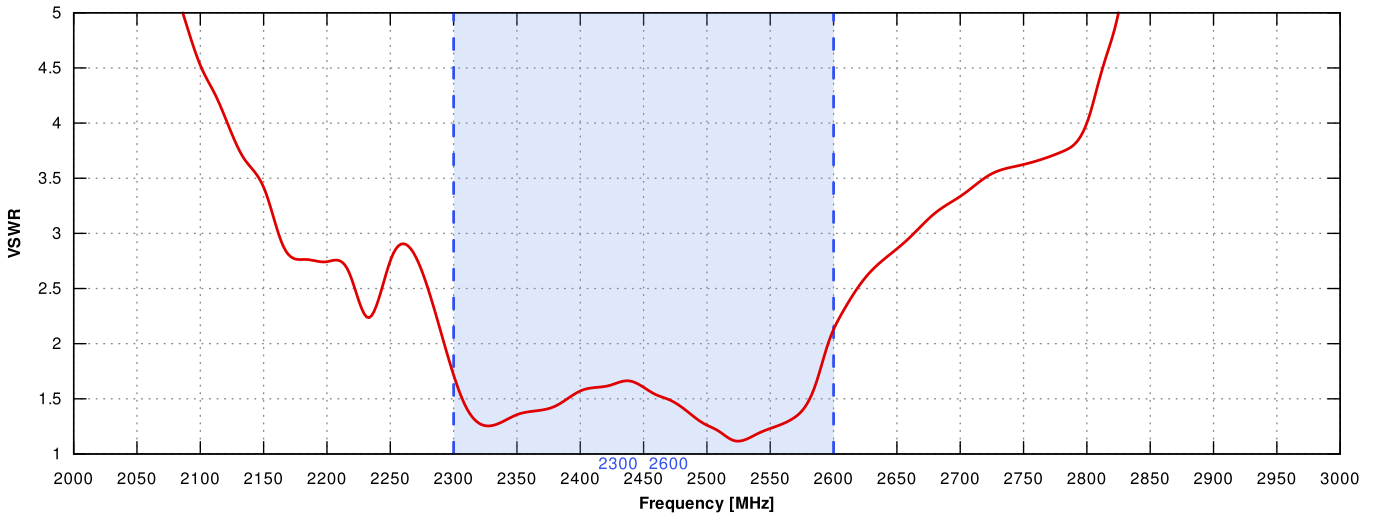

LTE ANTENNA SPECIFICATION

FREQUENCY	694 - 960 MHz 1.7 - 2.2 GHz 2.5 - 2.7 GHz
GAIN	694 - 960 MHz : 2 dBi 1.7 - 2.2 GHz : 2 dBi 2.5 - 2.7 GHz : 4 dBi
SUPPORTED LTE/5G BANDS	1, 2, 3, 4, 5, 7, 8, 9, 10, 12, 13, 14, 17, 18, 19, 20, 25, 26, 27, 28, 29, 33, 34, 35, 36, 37, 38, 39, 44, 65, 66, 67, 68, 69, 85, 103, n80, n81, n82, n83, n84, n86, n89, n95, n98, n100, n101, n255
VSWR	<1.50, max <2.50
BEAMWIDTH	360°/25° ±5°
POLARIZATION	Vertical
IMPEDANCE	50 Ω

WI-FI ANTENNA SPECIFICATION

FREQUENCY	2.4 - 2.5 GHz
GAIN	3 dBi
VSWR	<1.70, max <2.00
BEAMWIDTH	360°/25° ±5°
POLARIZATION	Vertical
IMPEDANCE	50 Ω

POWER SUPPLY ELECTRICAL INPUT SPECIFICATION

INPUT VOLTAGE	88 ... 264VAC
INPUT FREQUENCY	47 ... 63Hz
INPUT CURRENT	0,4A/230VAC
INRUSH CURRENT	30A/230VAC
AC LEAKAGE CURRENT	max. 0,75mA/240VAC
EFFICIENCY	85%

POWER SUPPLY ELECTRICAL OUTPUT SPECIFICATION

OUTPUT VOLTAGE	44 ... 57VDC
OUTPUT POWER	120W
OUTPUT POWER PER PORT	30W
ETHERNET PORTS	Output (PoE): 4x RJ45 10/100/1000Mbps
IEEE 802.3 STANDARDS:	802.3i, 802.3u, 802.3ab, 802.3x, 802.3az

COMPATIBLE ROUTERS

VARIANT: C240AC

PLOTS

VSWR FOR WI-FI ANTENNA

VSWR FOR LTE ANTENNA

GAIN FOR WI-FI ANTENNA

GAIN FOR LTE ANTENNA

LTE from 700MHz to 900MHz