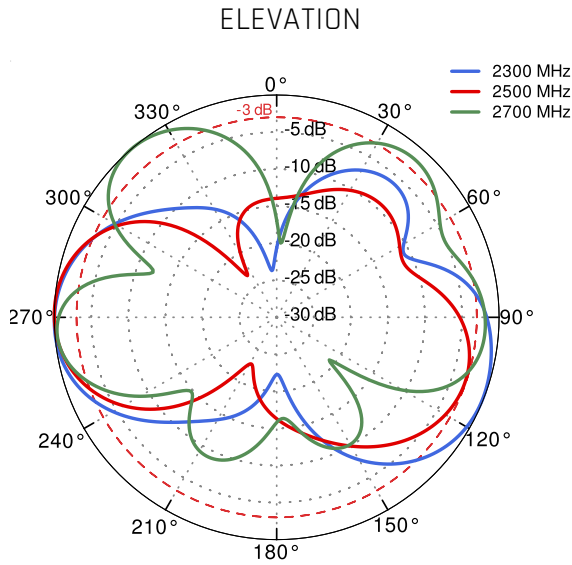

LTE ANTENNA SPECIFICATION

FREQUENCY	694 - 960 MHz 1.7 - 2.2 GHz 2.5 - 2.7 GHz
GAIN	694 - 960 MHz : 2 dBi 1.7 - 2.2 GHz : 2 dBi 2.5 - 2.7 GHz : 4 dBi
SUPPORTED LTE/5G BANDS	1, 2, 3, 4, 5, 7, 8, 9, 10, 12, 13, 14, 17, 18, 19, 20, 25, 26, 27, 28, 29, 33, 34, 35, 36, 37, 38, 39, 44, 65, 66, 67, 68, 69, 85, 103, n80, n81, n82, n83, n84, n86, n89, n95, n98, n100, n101, n255
VSWR	<1.50, max <2.50
BEAMWIDTH	360°/25° ±5°
POLARIZATION	Vertical
IMPEDANCE	50 Ω

WI-FI ANTENNA SPECIFICATION

FREQUENCY	2.4 - 2.5 GHz
GAIN	3 dBi
VSWR	<1.70, max <2.00
BEAMWIDTH	360°/25° ±5°
POLARIZATION	Vertical
IMPEDANCE	50 Ω

POWER SUPPLY ELECTRICAL INPUT SPECIFICATION

INPUT VOLTAGE	88 ... 264VAC
INPUT FREQUENCY	47 ... 63Hz
INPUT CURRENT	0,4A/230VAC
INRUSH CURRENT	30A/230VAC
AC LEAKAGE CURRENT	max. 0,75mA/240VAC
EFFICIENCY	85%

COMPATIBLE ROUTERS

VARIANT: C240AC

PLOTS

VSWR FOR WI-FI ANTENNA

VSWR FOR LTE ANTENNA

GAIN FOR WI-FI ANTENNA

GAIN FOR LTE ANTENNA

LTE from 700MHz to 900MHz

LTE from 1.71GHz to 2.17GHz

LTE from 2.3GHz to 2.7GHz

Wi-Fi 2.4GHz

PORTS