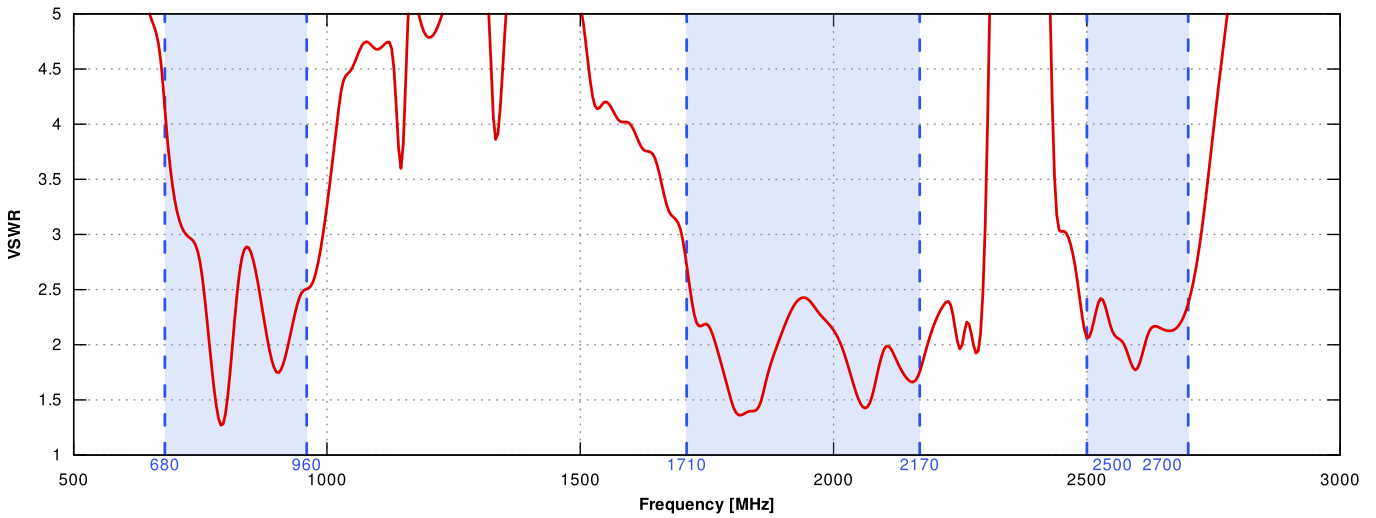

LTE ANTENNA SPECIFICATION

FREQUENCY	694 - 960 MHz 1.7 - 2.2 GHz 2.5 - 2.7 GHz
GAIN	694 - 960 MHz : 2 dBi 1.7 - 2.2 GHz : 2 dBi 2.5 - 2.7 GHz : 4 dBi
SUPPORTED LTE/5G BANDS	1, 2, 3, 4, 5, 7, 8, 9, 10, 12, 13, 14, 17, 18, 19, 20, 25, 26, 27, 28, 29, 33, 34, 35, 36, 37, 38, 39, 44, 65, 66, 67, 68, 69, 85, 103, n80, n81, n82, n83, n84, n86, n89, n95, n98, n100, n101, n255
VSWR	<1.50, max <2.50
BEAMWIDTH	360°/25° ±5°
POLARIZATION	Vertical
IMPEDANCE	50 Ω

WI-FI ANTENNA SPECIFICATION

FREQUENCY	2.4 - 2.5 GHz
GAIN	3 dBi
VSWR	<1.70, max <2.00
BEAMWIDTH	360°/25° ±5°
POLARIZATION	Vertical
IMPEDANCE	50 Ω

POWER SUPPLY ELECTRICAL INPUT SPECIFICATION

INPUT VOLTAGE	88 ... 264VAC
INPUT FREQUENCY	47 ... 63Hz
INPUT CURRENT	0,4A/230VAC
INRUSH CURRENT	30A/230VAC
AC LEAKAGE CURRENT	max. 0,75mA/240VAC
EFFICIENCY	85%

COMPATIBLE ROUTERS

VARIANT: C240AC

PLOTS

VSWR FOR WI-FI ANTENNA

VSWR FOR LTE ANTENNA

GAIN FOR WI-FI ANTENNA

GAIN FOR LTE ANTENNA

LTE from 700MHz to 900MHz

LTE from 1.71GHz to 2.17GHz

LTE from 2.3GHz to 2.7GHz

Wi-Fi 2.4GHz

PORTS