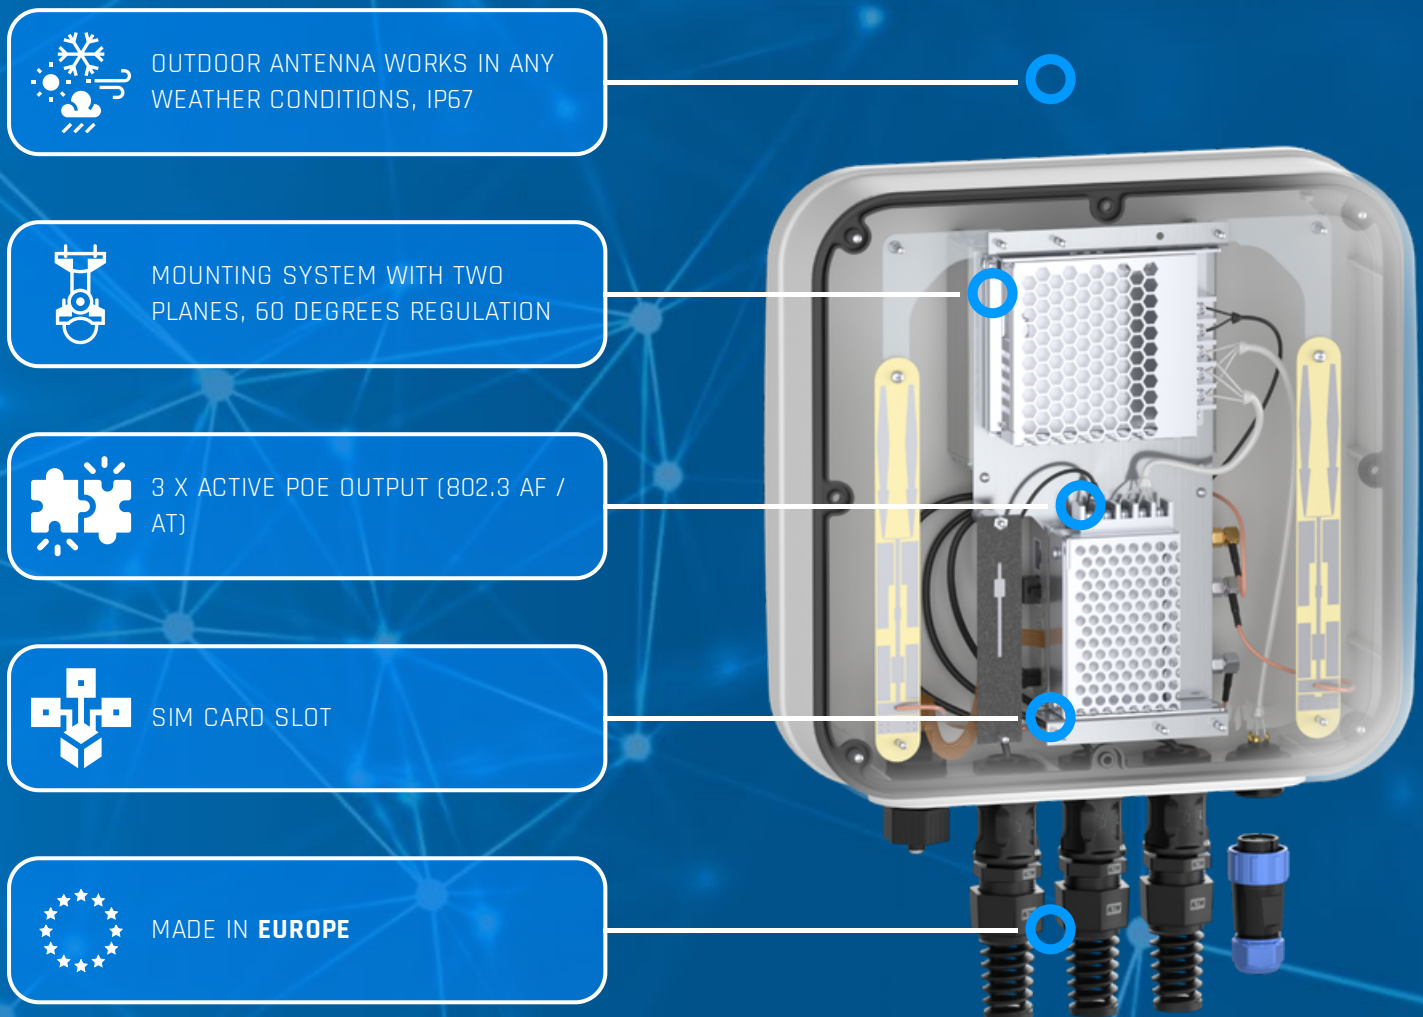

QuCam for Teltonika RUT241 230V

Outdoor CCTV LTE PoE gateway with embedded LTE router & PoE switch for CCTV cameras.

QuCam for RUT241 is a powerful outdoor industrial gateway for professional CCTV application with embedded PoE switch for up to 3x CCTV cameras and place to install Teltonika RUT241. QuCam for RUT241 also has integrated omnidirectional LTE and Wi-Fi antennas. The mobile router delivers high performance for mission-critical cellular communication in harsh and hazardous environments where a wide operating temperature is required. QuCam for RUT241 is also compatible with the entire RUT2xx series. TSW100 and RUT241 included.

LTE ANTENNA SPECIFICATION

FREQUENCY	694 - 960 MHz 1.7 - 2.2 GHz 2.5 - 2.7 GHz
GAIN	694 - 960 MHz : 2 dBi 1.7 - 2.2 GHz : 2 dBi 2.5 - 2.7 GHz : 4 dBi
SUPPORTED LTE/5G BANDS	1, 2, 3, 4, 5, 7, 8, 9, 10, 12, 13, 14, 17, 18, 19, 20, 25, 26, 27, 28, 29, 33, 34, 35, 36, 37, 38, 39, 44, 65, 66, 67, 68, 69, 85, 103, n80, n81, n82, n83, n84, n86, n89, n95, n98, n100, n101, n255
VSWR	<1.50, max <2.50
BEAMWIDTH	360°/25° ±5°
POLARIZATION	Vertical
IMPEDANCE	50 Ω