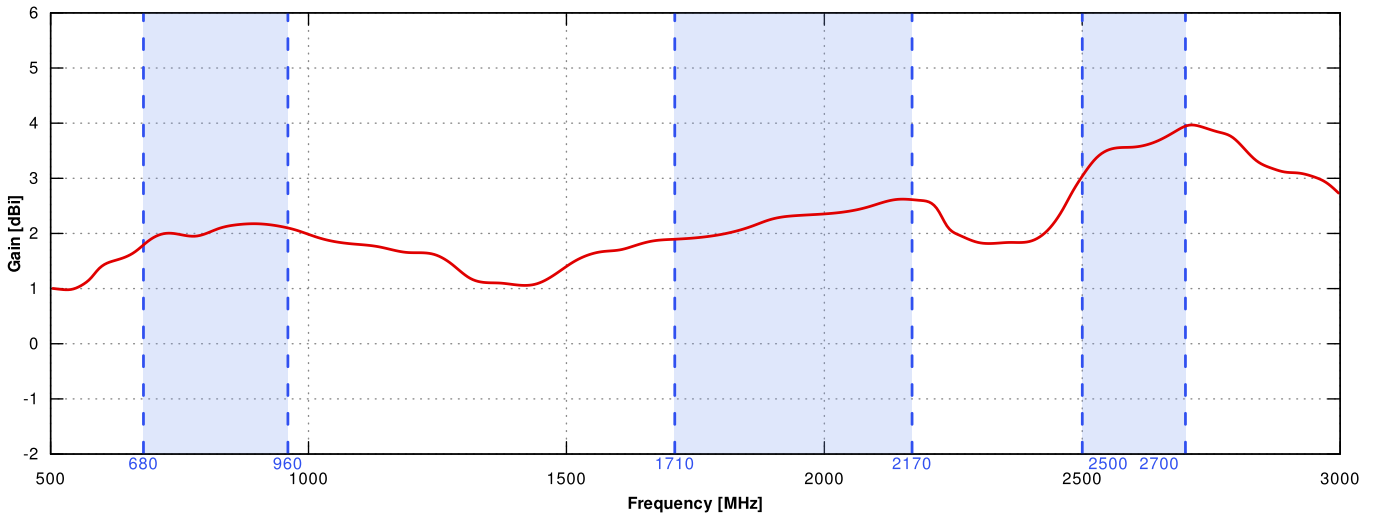

LTE ANTENNA SPECIFICATION

FREQUENCY	694 - 960 MHz 1.7 - 2.2 GHz 2.5 - 2.7 GHz
GAIN	694 - 960 MHz : 2 dBi 1.7 - 2.2 GHz : 2 dBi 2.5 - 2.7 GHz : 4 dBi
SUPPORTED LTE/5G BANDS	1, 2, 3, 4, 5, 7, 8, 9, 10, 12, 13, 14, 17, 18, 19, 20, 25, 26, 27, 28, 29, 33, 34, 35, 36, 37, 38, 39, 44, 65, 66, 67, 68, 69, 85, 103, n80, n81, n82, n83, n84, n86, n89, n95, n98, n100, n101, n255
VSWR	<1.50, max <2.50
BEAMWIDTH	360°/25° ±5°
POLARIZATION	Vertical
IMPEDANCE	50 Ω

WI-FI ANTENNA SPECIFICATION

FREQUENCY	2.4 - 2.5 GHz
GAIN	3 dBi
VSWR	<1.70, max <2.00
BEAMWIDTH	360°/25° ±5°
POLARIZATION	Vertical
IMPEDANCE	50 Ω

POWER SUPPLY ELECTRICAL INPUT SPECIFICATION

INPUT VOLTAGE	88 ... 264VAC
INPUT FREQUENCY	47 ... 63Hz
INPUT CURRENT	0,4A/230VAC
INRUSH CURRENT	30A/230VAC
AC LEAKAGE CURRENT	max. 0,75mA/240VAC
EFFICIENCY	85%

COMPATIBLE ROUTERS

VARIANT: C240AC

PLOTS

VSWR FOR WI-FI ANTENNA

VSWR FOR LTE ANTENNA

GAIN FOR WI-FI ANTENNA

GAIN FOR LTE ANTENNA

LTE from 700MHz to 900MHz

LTE from 1.71GHz to 2.17GHz

LTE from 2.3GHz to 2.7GHz

Wi-Fi 2.4GHz

PORTS