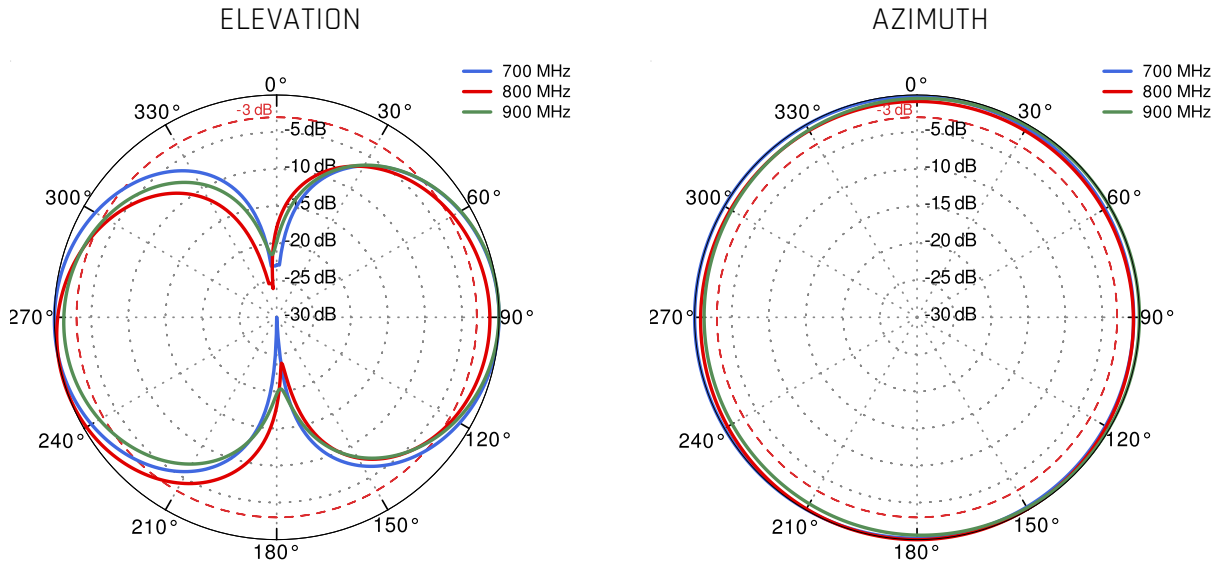

LTE ANTENNA SPECIFICATION

FREQUENCY	694 - 960 MHz 1.7 - 2.2 GHz 2.5 - 2.7 GHz
GAIN	694 - 960 MHz : 2 dBi 1.7 - 2.2 GHz : 2 dBi 2.5 - 2.7 GHz : 4 dBi
SUPPORTED LTE/5G BANDS	1, 2, 3, 4, 5, 7, 8, 9, 10, 12, 13, 14, 17, 18, 19, 20, 25, 26, 27, 28, 29, 33, 34, 35, 36, 37, 38, 39, 44, 65, 66, 67, 68, 69, 85, 103, n80, n81, n82, n83, n84, n86, n89, n95, n98, n100, n101, n255
VSWR	<1.50, max <2.50
BEAMWIDTH	360°/25° ±5°
POLARIZATION	Vertical
IMPEDANCE	50 Ω

WI-FI ANTENNA SPECIFICATION

FREQUENCY	2.4 - 2.5 GHz
GAIN	3 dBi
VSWR	<1.70, max <2.00
BEAMWIDTH	360°/25° ±5°
POLARIZATION	Vertical
IMPEDANCE	50 Ω

POWER SUPPLY ELECTRICAL INPUT SPECIFICATION

INPUT VOLTAGE	88 ... 264VAC
INPUT FREQUENCY	47 ... 63Hz
INPUT CURRENT	0,4A/230VAC
INRUSH CURRENT	30A/230VAC
AC LEAKAGE CURRENT	max. 0,75mA/240VAC
EFFICIENCY	85%

COMPATIBLE ROUTERS

VARIANT: C240AC

PLOTS

VSWR FOR WI-FI ANTENNA

VSWR FOR LTE ANTENNA

GAIN FOR WI-FI ANTENNA

GAIN FOR LTE ANTENNA

LTE from 700MHz to 900MHz

LTE from 1.71GHz to 2.17GHz

LTE from 2.3GHz to 2.7GHz

Wi-Fi 2.4GHz

PORTS