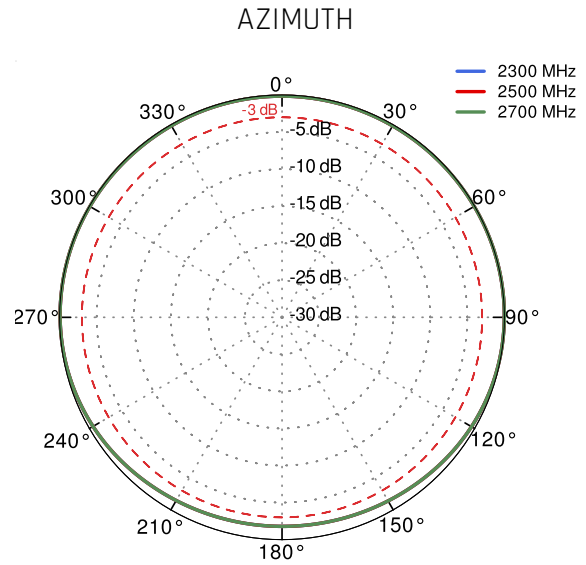

LTE ANTENNA SPECIFICATION

FREQUENCY	694 - 960 MHz 1.7 - 2.2 GHz 2.5 - 2.7 GHz
GAIN	694 - 960 MHz : 2 dBi 1.7 - 2.2 GHz : 2 dBi 2.5 - 2.7 GHz : 4 dBi
SUPPORTED LTE/5G BANDS	1, 2, 3, 4, 5, 7, 8, 9, 10, 12, 13, 14, 17, 18, 19, 20, 25, 26, 27, 28, 29, 33, 34, 35, 36, 37, 38, 39, 44, 65, 66, 67, 68, 69, 85, 103, n80, n81, n82, n83, n84, n86, n89, n95, n98, n100, n101, n255
VSWR	<1.50, max <2.50
BEAMWIDTH	360°/25° ±5°
POLARIZATION	Vertical
IMPEDANCE	50 Ω

WI-FI ANTENNA SPECIFICATION

FREQUENCY	2.4 - 2.5 GHz
GAIN	3 dBi
VSWR	<1.70, max <2.00
BEAMWIDTH	360°/25° ±5°
POLARIZATION	Vertical
IMPEDANCE	50 Ω

POWER SUPPLY ELECTRICAL INPUT SPECIFICATION

INPUT VOLTAGE	88 ... 264VAC
INPUT FREQUENCY	47 ... 63Hz
INPUT CURRENT	0,4A/230VAC
INRUSH CURRENT	30A/230VAC
AC LEAKAGE CURRENT	max. 0,75mA/240VAC
EFFICIENCY	85%

COMPATIBLE ROUTERS

VARIANT: C240AC

PLOTS

VSWR FOR WI-FI ANTENNA

VSWR FOR LTE ANTENNA

GAIN FOR WI-FI ANTENNA

GAIN FOR LTE ANTENNA

LTE from 700MHz to 900MHz

LTE from 1.71GHz to 2.17GHz

LTE from 2.3GHz to 2.7GHz

Wi-Fi 2.4GHz

PORTS