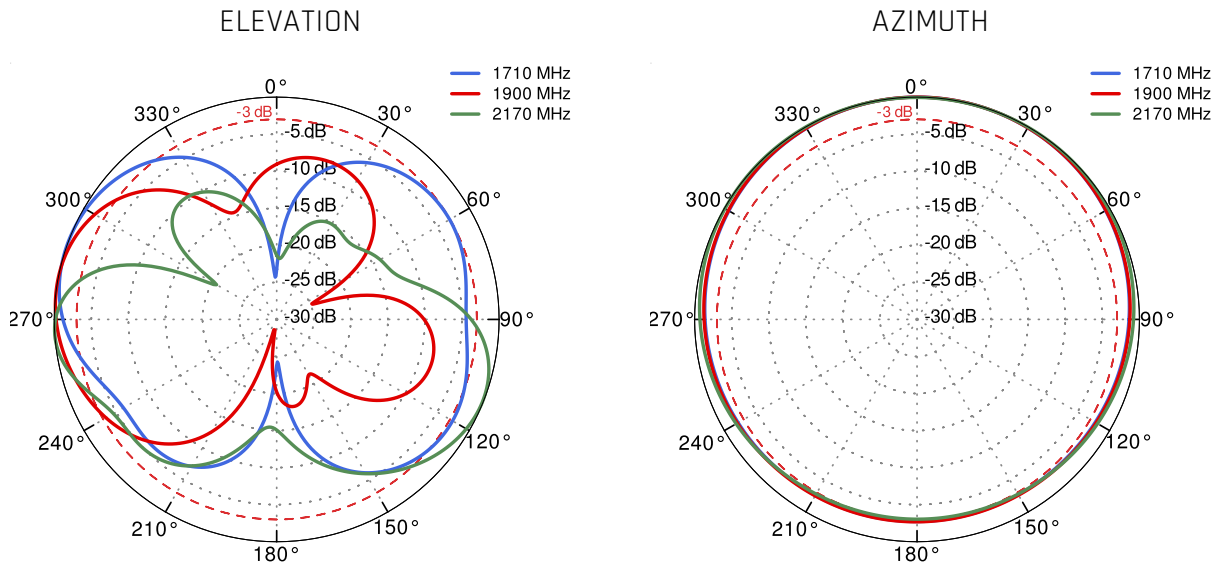

LTE ANTENNA SPECIFICATION

FREQUENCY	694 - 960 MHz 1.7 - 2.2 GHz 2.5 - 2.7 GHz
GAIN	694 - 960 MHz : 2 dBi 1.7 - 2.2 GHz : 2 dBi 2.5 - 2.7 GHz : 4 dBi
SUPPORTED LTE/5G BANDS	1, 2, 3, 4, 5, 7, 8, 9, 10, 12, 13, 14, 17, 18, 19, 20, 25, 26, 27, 28, 29, 33, 34, 35, 36, 37, 38, 39, 44, 65, 66, 67, 68, 69, 85, 103, n80, n81, n82, n83, n84, n86, n89, n95, n98, n100, n101, n255
VSWR	<1.50, max <2.50
BEAMWIDTH	360°/25° ±5°
POLARIZATION	Vertical
IMPEDANCE	50 Ω

WI-FI ANTENNA SPECIFICATION

FREQUENCY	2.4 - 2.5 GHz
GAIN	3 dBi
VSWR	<1.70, max <2.00
BEAMWIDTH	360°/25° ±5°
POLARIZATION	Vertical
IMPEDANCE	50 Ω

POWER SUPPLY ELECTRICAL INPUT SPECIFICATION

INPUT VOLTAGE	88 ... 264VAC
INPUT FREQUENCY	47 ... 63Hz
INPUT CURRENT	0,4A/230VAC
INRUSH CURRENT	30A/230VAC
AC LEAKAGE CURRENT	max. 0,75mA/240VAC
EFFICIENCY	85%

COMPATIBLE ROUTERS

VARIANT: C240AC

PLOTS

VSWR FOR WI-FI ANTENNA

VSWR FOR LTE ANTENNA

GAIN FOR WI-FI ANTENNA

GAIN FOR LTE ANTENNA

LTE from 700MHz to 900MHz

LTE from 1.71GHz to 2.17GHz

LTE from 2.3GHz to 2.7GHz

Wi-Fi 2.4GHz

PORTS