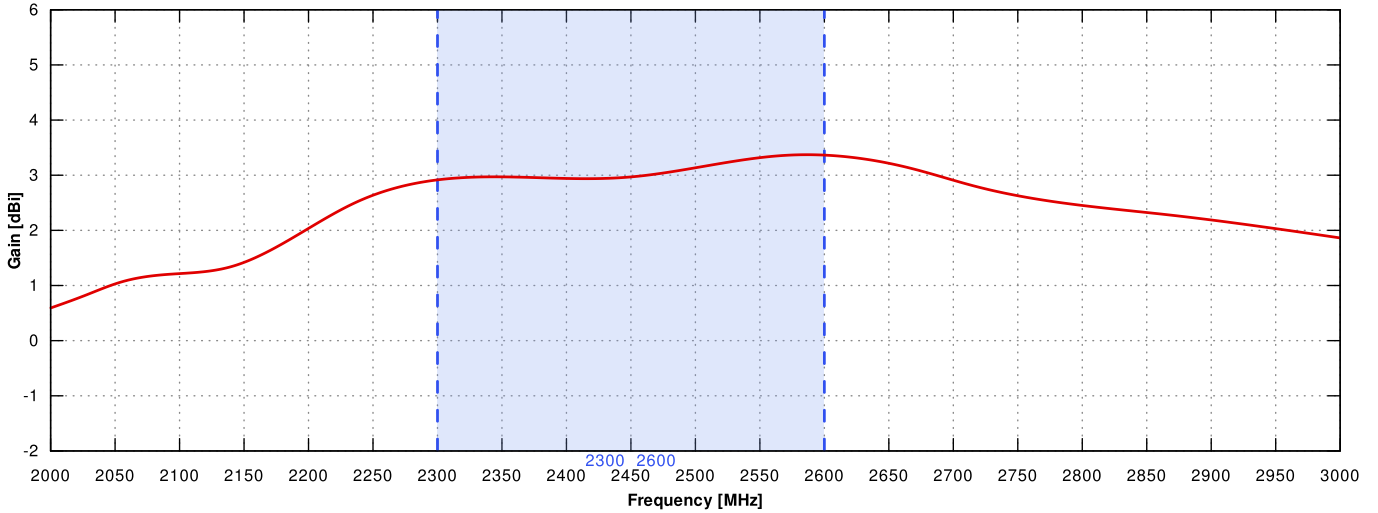

COMPATIBLE ROUTERS

VARIANT: C240AC

PLOTS

VSWR FOR WI-FI ANTENNA

VSWR FOR LTE ANTENNA

GAIN FOR WI-FI ANTENNA

GAIN FOR LTE ANTENNA

LTE from 700MHz to 900MHz

LTE from 1.71GHz to 2.17GHz

LTE from 2.3GHz to 2.7GHz

Wi-Fi 2.4GHz

PORTS