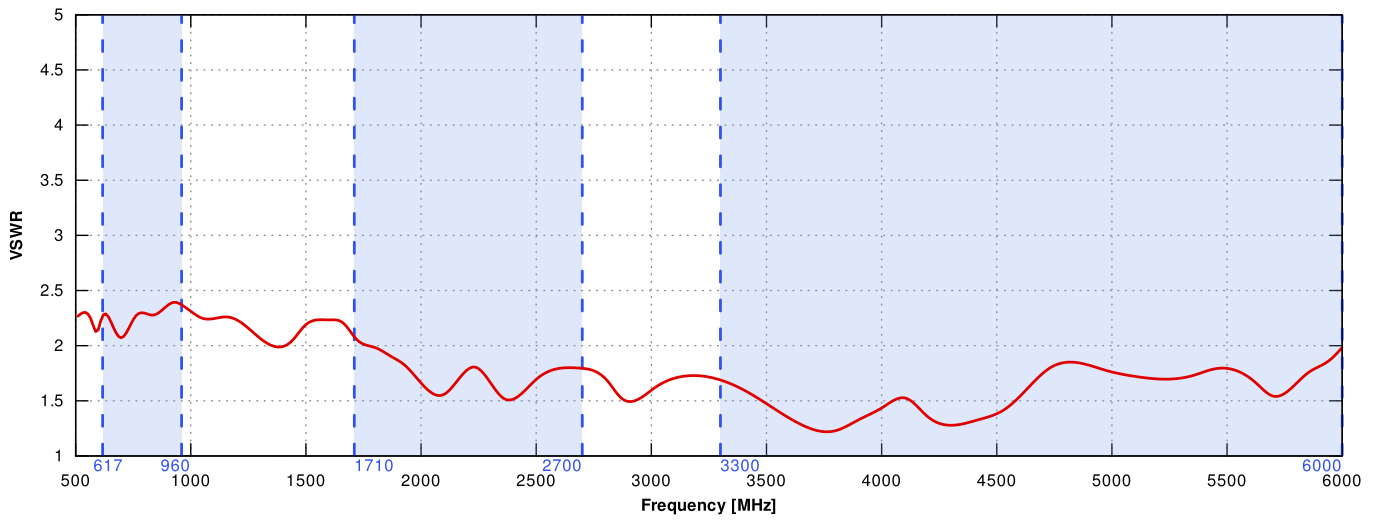

MECHANICAL SPECIFICATION

MATERIAL	ABS
CONNECTOR	MHF4
OUTER DIMENSIONS	160 x 160 x 155 mm 6.3 x 6.3 x 6.10 inch
WEIGHT	1.5 kg
OPERATING TEMPERATURE	-40°C to 80°C -40°F to 176°F
INGRESS PROTECTION	IP67 and IP68

MOUNTING KIT

MATERIAL	Galvanized steel
WEIGHT	0.4kg
MOUNTING PLACE	Wall or mast
MAST DIAMETER	25-66 mm 0.98-2.60 inch

PLOTS

5G/LTE VSWR

5G/LTE GAIN

5G/LTE from 617MHz to 960MHz

5G/LTE from 1.71GHz to 2.7GHz

5G/LTE from 3.3GHz to 4.2GHz

5G/LTE from 4.8GHz to 5.8GHz

DIMENSIONS