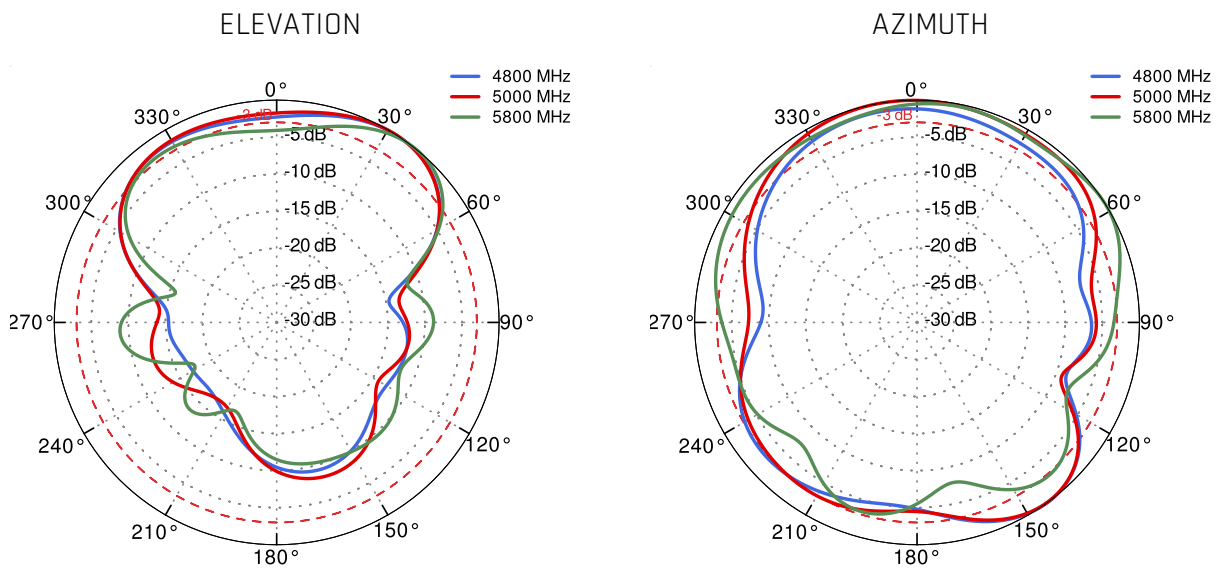

OUTDOOR ANTENNA WORKS IN **ANY WEATHER CONDITIONS**, IP68

GALVANIZED STEEL, WALL OR POLE MOUNTING BRACKET

MADE IN **EUROPE**

5G/LTE SPECIFICATION

FREQUENCY	617 - 960 MHz 1.7 - 2.7 GHz 3.3 - 6.0 GHz
GAIN	617 - 960 MHz : 2 dBi 1.7 - 2.7 GHz : 3 dBi 3.3 - 6.0 GHz : 4 dBi
SUPPORTED LTE BANDS	1, 2, 3, 4, 5, 7, 8, 9, 10, 12, 13, 14, 17, 18, 19, 20, 22, 25, 26, 27, 28, 29, 30, 33, 34, 35, 36, 37, 38, 39, 40, 41, 42, 43, 44, 46, 47, 48, 49, 52, 53, 65, 66, 67, 68, 69, 71, 85, 103, 106
SUPPORTED 5G BANDS	n1, n2, n3, n5, n7, n8, n12, n13, n14, n18, n20, n25, n26, n28, n29, n30, n34, n38, n39, n40, n41, n46, n47, n48, n53, n65, n66, n67, n71, n77, n78, n79, n80, n81, n82, n83, n84, n85, n86, n89, n90, n95, n97, n98, n100, n101, n256
VSWR	<1.20, max <2.50
BEAMWIDTH	360°/35° ±5°
POLARIZATION	Vertical
IMPEDANCE	50 Ω

MECHANICAL SPECIFICATION

MATERIAL	ABS
CONNECTOR	MHF4
OUTER DIMENSIONS	160 x 160 x 155 mm 6.3 x 6.3 x 6.10 inch
WEIGHT	1.5 kg
OPERATING TEMPERATURE	-40°C to 80°C -40°F to 176°F
INGRESS PROTECTION	IP67 and IP68

MOUNTING KIT

MATERIAL	Galvanized steel
WEIGHT	0.4kg
MOUNTING PLACE	Wall or mast
MAST DIAMETER	25-66 mm 0.98-2.60 inch

PLOTS

5G/LTE VSWR

5G/LTE GAIN

5G/LTE from 617MHz to 960MHz

5G/LTE from 1.71GHz to 2.7GHz

5G/LTE from 3.3GHz to 4.2GHz

5G/LTE from 4.8GHz to 5.8GHz

DIMENSIONS