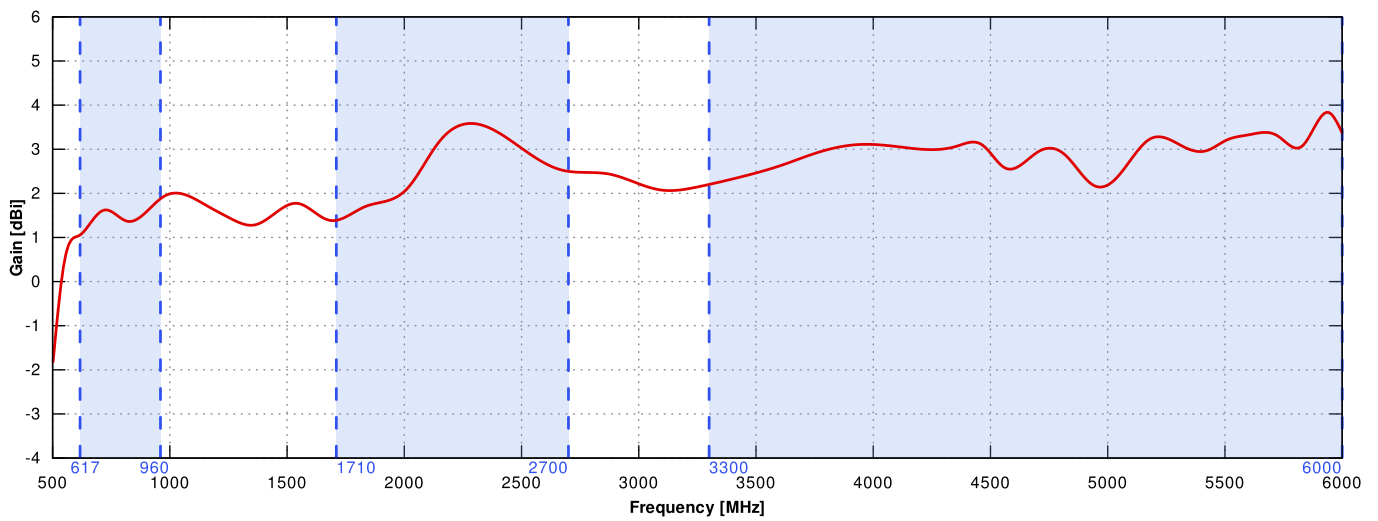

MOUNTING KIT

MATERIAL	Galvanized steel
WEIGHT	0.4kg
MOUNTING PLACE	Wall or mast
MAST DIAMETER	25-66 mm 0.98-2.60 inch

PLOTS

5G/LTE VSWR

5G/LTE GAIN

5G/LTE from 617MHz to 960MHz

5G/LTE from 1.71GHz to 2.7GHz

5G/LTE from 3.3GHz to 4.2GHz

5G/LTE from 4.8GHz to 5.8GHz

DIMENSIONS