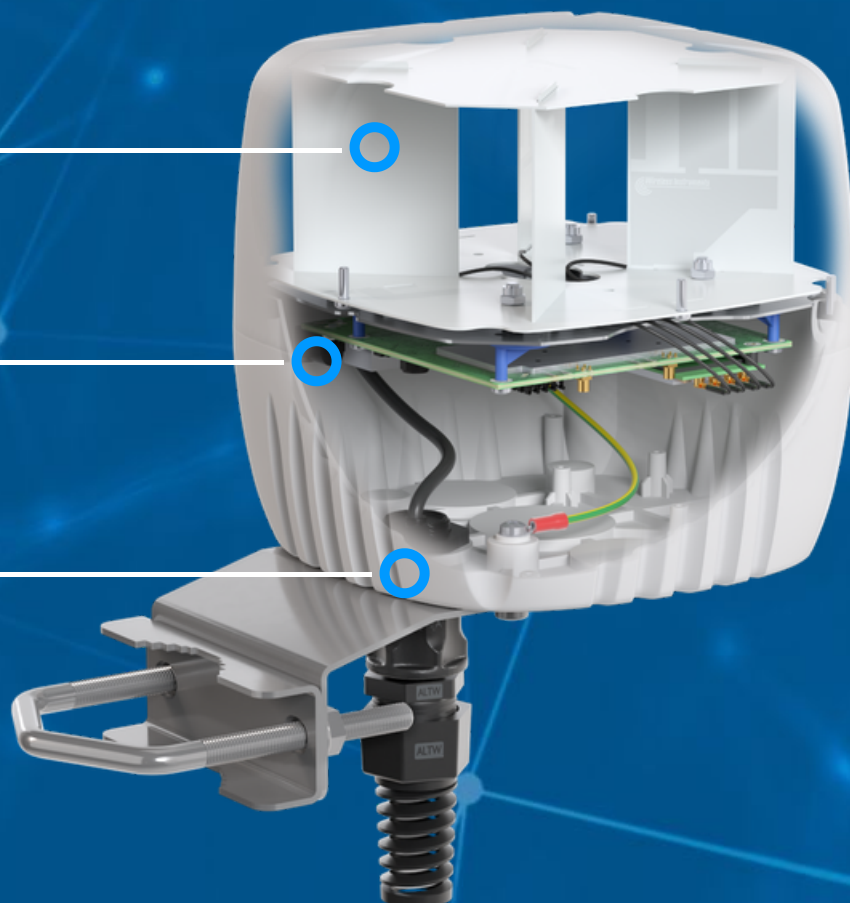

QuCube 5G/LTE MIMO 4x4

INTEGRATED MULTI-BAND LTE & 5G OMNI ANTENNA + PLACE TO INSTALL ROUTERBOARD WITH MODEM

QuCube 4x4 Omnidirectional 5G Antenna is an ultra-wideband outdoor solution designed for LTE/5G/3G/2G 4x4 modems. Covering 600-6000 MHz, including the new Extended LTE Band 71, it delivers reliable performance across multiple frequency bands. A dedicated internal space allows integration of custom electronics.

Engineered for **outdoor and mobile** applications, **QuCube** is ideal for use in transportation systems, for underground connectivity or urban and public installations. It ensures consistent performance wherever dependable connectivity is essential. The included bracket enables secure mounting on **poles or walls**. The antenna is equipped with **MHF4 connectors** (There is no specific order for 5G/LTE cable connection).

OUTDOOR ANTENNA WORKS IN **ANY WEATHER CONDITIONS**, IP68

GALVANIZED STEEL, WALL OR POLE MOUNTING BRACKET

MADE IN **EUROPE**

5G/LTE SPECIFICATION

FREQUENCY	617 - 960 MHz 1.7 - 2.7 GHz 3.3 - 6.0 GHz
GAIN	617 - 960 MHz : 2 dBi 1.7 - 2.7 GHz : 3 dBi 3.3 - 6.0 GHz : 4 dBi
SUPPORTED LTE BANDS	1, 2, 3, 4, 5, 7, 8, 9, 10, 12, 13, 14, 17, 18, 19, 20, 22, 25, 26, 27, 28, 29, 30, 33, 34, 35, 36, 37, 38, 39, 40, 41, 42, 43, 44, 46, 47, 48, 49, 52, 53, 65, 66, 67, 68, 69, 71, 85, 103, 106
SUPPORTED 5G BANDS	n1, n2, n3, n5, n7, n8, n12, n13, n14, n18, n20, n25, n26, n28, n29, n30, n34, n38, n39, n40, n41, n46, n47, n48, n53, n65, n66, n67, n71, n77, n78, n79, n80, n81, n82, n83, n84, n85, n86, n89, n90, n95, n97, n98, n100, n101, n256
VSWR	<1.20, max <2.50
BEAMWIDTH	360°/35° ±5°
POLARIZATION	Vertical
IMPEDANCE	50 Ω

MECHANICAL SPECIFICATION

MATERIAL	ABS
CONNECTOR	MHF4
OUTER DIMENSIONS	160 x 160 x 155 mm 6.3 x 6.3 x 6.10 inch
WEIGHT	1.5 kg
OPERATING TEMPERATURE	-40°C to 80°C -40°F to 176°F
INGRESS PROTECTION	IP67 and IP68