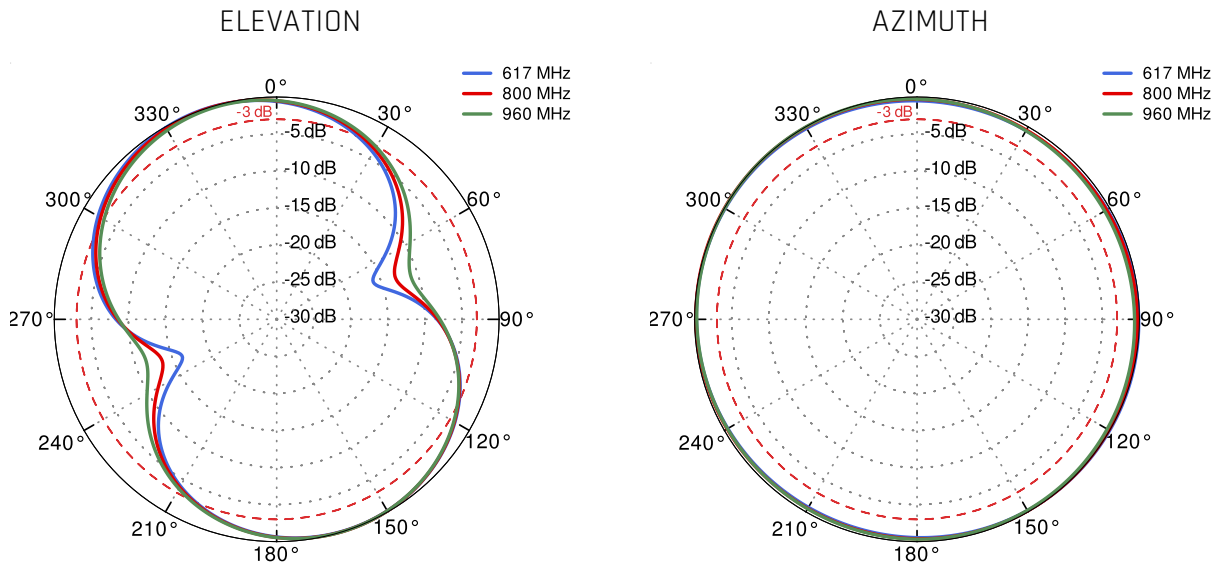

OUTDOOR ANTENNA WORKS IN **ANY WEATHER CONDITIONS**, IP68

GALVANIZED STEEL, WALL OR POLE MOUNTING BRACKET

MADE IN **EUROPE**

5G/LTE SPECIFICATION

FREQUENCY	617 - 960 MHz 1.7 - 2.7 GHz 3.3 - 6.0 GHz
GAIN	617 - 960 MHz : 2 dBi 1.7 - 2.7 GHz : 3 dBi 3.3 - 6.0 GHz : 4 dBi
SUPPORTED LTE BANDS	1, 2, 3, 4, 5, 7, 8, 9, 10, 12, 13, 14, 17, 18, 19, 20, 22, 25, 26, 27, 28, 29, 30, 33, 34, 35, 36, 37, 38, 39, 40, 41, 42, 43, 44, 46, 47, 48, 49, 52, 53, 65, 66, 67, 68, 69, 71, 85, 103, 106
SUPPORTED 5G BANDS	n1, n2, n3, n5, n7, n8, n12, n13, n14, n18, n20, n25, n26, n28, n29, n30, n34, n38, n39, n40, n41, n46, n47, n48, n53, n65, n66, n67, n71, n77, n78, n79, n80, n81, n82, n83, n84, n85, n86, n89, n90, n95, n97, n98, n100, n101, n256
VSWR	<1.20, max <2.50
BEAMWIDTH	360°/35° ±5°
POLARIZATION	Vertical
IMPEDANCE	50 Ω

MECHANICAL SPECIFICATION

MATERIAL	ABS
CONNECTOR	MHF4
OUTER DIMENSIONS	160 x 160 x 155 mm 6.3 x 6.3 x 6.10 inch
WEIGHT	1.5 kg
OPERATING TEMPERATURE	-40°C to 80°C -40°F to 176°F
INGRESS PROTECTION	IP67 and IP68

MOUNTING KIT

MATERIAL	Galvanized steel
WEIGHT	0.4kg
MOUNTING PLACE	Wall or mast
MAST DIAMETER	25-66 mm 0.98-2.60 inch

PLOTS

5G/LTE VSWR

5G/LTE GAIN

5G/LTE from 617MHz to 960MHz

5G/LTE from 1.71GHz to 2.7GHz

5G/LTE from 3.3GHz to 4.2GHz

5G/LTE from 4.8GHz to 5.8GHz

DIMENSIONS