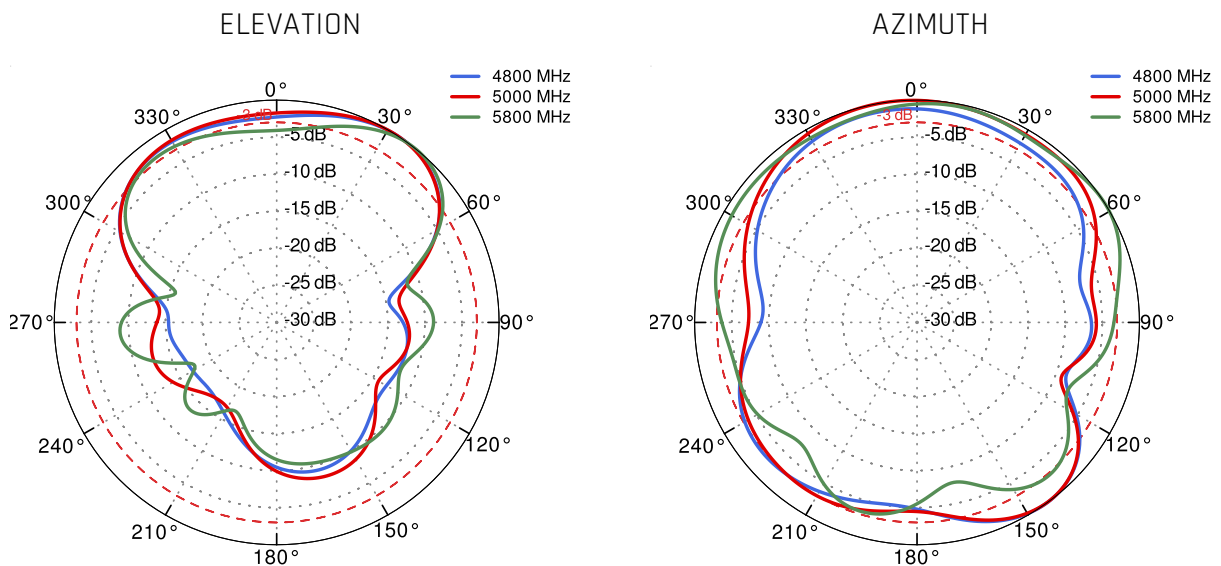

OUTDOOR ANTENNA WORKS IN **ANY WEATHER CONDITIONS**, IP68

GALVANIZED STEEL, WALL OR POLE MOUNTING BRACKET

MADE IN **EUROPE**

5G/LTE SPECIFICATION

FREQUENCY	617 - 960 MHz 1.7 - 2.7 GHz 3.3 - 6.0 GHz
GAIN	617 - 960 MHz : 2 dBi 1.7 - 2.7 GHz : 3 dBi 3.3 - 6.0 GHz : 4 dBi
SUPPORTED LTE BANDS	1, 2, 3, 4, 5, 7, 8, 9, 10, 12, 13, 14, 17, 18, 19, 20, 22, 25, 26, 27, 28, 29, 30, 33, 34, 35, 36, 37, 38, 39, 40, 41, 42, 43, 44, 46, 47, 48, 49, 52, 53, 65, 66, 67, 68, 69, 71, 85, 103, 106
SUPPORTED 5G BANDS	n1, n2, n3, n5, n7, n8, n12, n13, n14, n18, n20, n25, n26, n28, n29, n30, n34, n38, n39, n40, n41, n46, n47, n48, n53, n65, n66, n67, n71, n77, n78, n79, n80, n81, n82, n83, n84, n85, n86, n89, n90, n95, n97, n98, n100, n101, n256
VSWR	<1.20, max <2.50
BEAMWIDTH	360°/35° ±5°
POLARIZATION	Vertical
IMPEDANCE	50 Ω

MECHANICAL SPECIFICATION

MATERIAL	ABS
CONNECTOR	MHF4
OUTER DIMENSIONS	160 x 160 x 155 mm 6.3 x 6.3 x 6.10 inch
WEIGHT	1.5 kg
OPERATING TEMPERATURE	-40°C to 80°C -40°F to 176°F
INGRESS PROTECTION	IP67 and IP68

MOUNTING KIT

MATERIAL	Galvanized steel
WEIGHT	0.4kg
MOUNTING PLACE	Wall or mast
MAST DIAMETER	25-66 mm 0.98-2.60 inch

PLOTS

5G/LTE VSWR

5G/LTE GAIN

5G/LTE from 617MHz to 960MHz

5G/LTE from 1.71GHz to 2.7GHz

5G/LTE from 3.3GHz to 4.2GHz

5G/LTE from 4.8GHz to 5.8GHz

DIMENSIONS