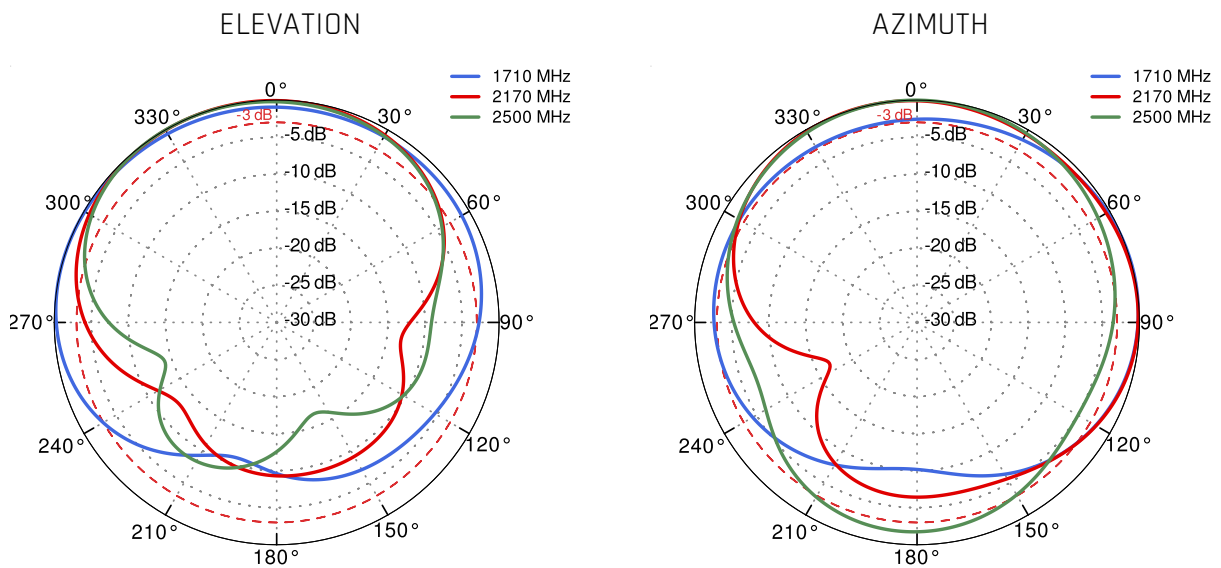

OUTDOOR ANTENNA WORKS IN **ANY WEATHER CONDITIONS**, IP68

GALVANIZED STEEL, WALL OR POLE MOUNTING BRACKET

MADE IN **EUROPE**

5G/LTE SPECIFICATION

FREQUENCY	617 - 960 MHz 1.7 - 2.7 GHz 3.3 - 6.0 GHz
GAIN	617 - 960 MHz : 2 dBi 1.7 - 2.7 GHz : 3 dBi 3.3 - 6.0 GHz : 4 dBi
SUPPORTED LTE BANDS	1, 2, 3, 4, 5, 7, 8, 9, 10, 12, 13, 14, 17, 18, 19, 20, 22, 25, 26, 27, 28, 29, 30, 33, 34, 35, 36, 37, 38, 39, 40, 41, 42, 43, 44, 46, 47, 48, 49, 52, 53, 65, 66, 67, 68, 69, 71, 85, 103, 106
SUPPORTED 5G BANDS	n1, n2, n3, n5, n7, n8, n12, n13, n14, n18, n20, n25, n26, n28, n29, n30, n34, n38, n39, n40, n41, n46, n47, n48, n53, n65, n66, n67, n71, n77, n78, n79, n80, n81, n82, n83, n84, n85, n86, n89, n90, n95, n97, n98, n100, n101, n256
VSWR	<1.20, max <2.50
BEAMWIDTH	360°/35° ±5°
POLARIZATION	Vertical
IMPEDANCE	50 Ω

MECHANICAL SPECIFICATION

MATERIAL	ABS
CONNECTOR	MHF4
OUTER DIMENSIONS	160 x 160 x 155 mm 6.3 x 6.3 x 6.10 inch
WEIGHT	1.5 kg
OPERATING TEMPERATURE	-40°C to 80°C -40°F to 176°F
INGRESS PROTECTION	IP67 and IP68

MOUNTING KIT

MATERIAL	Galvanized steel
WEIGHT	0.4kg
MOUNTING PLACE	Wall or mast
MAST DIAMETER	25-66 mm 0.98-2.60 inch

PLOTS

5G/LTE VSWR

5G/LTE GAIN

5G/LTE from 617MHz to 960MHz

5G/LTE from 1.71GHz to 2.7GHz

5G/LTE from 3.3GHz to 4.2GHz

5G/LTE from 4.8GHz to 5.8GHz

DIMENSIONS