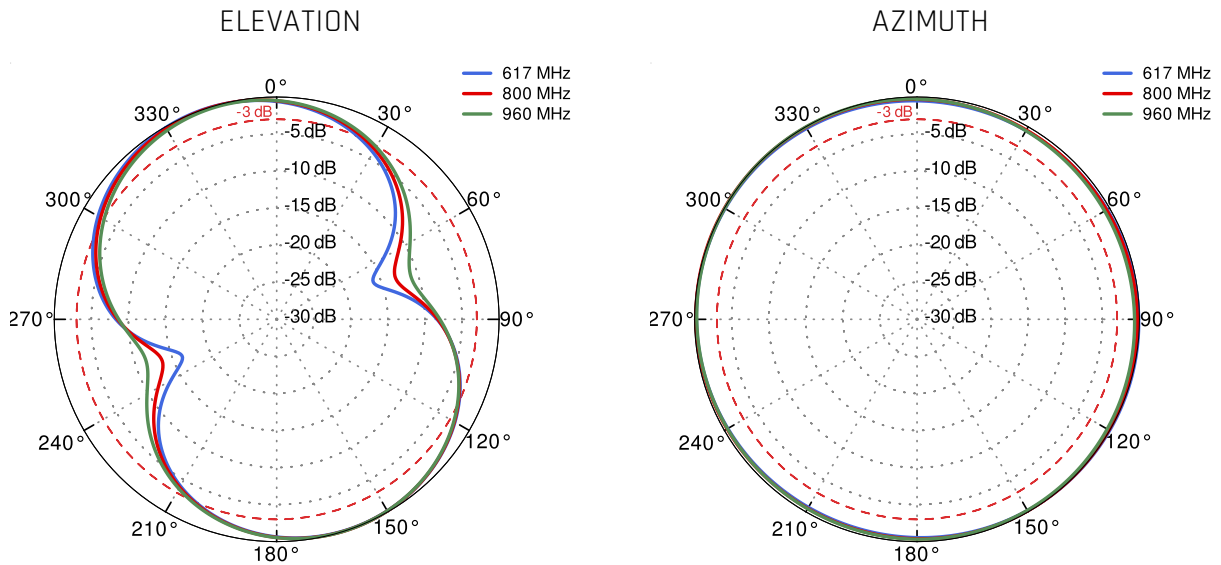

OUTDOOR ANTENNA WORKS IN **ANY WEATHER CONDITIONS**, IP68

GALVANIZED STEEL, WALL OR POLE MOUNTING BRACKET

MADE IN **EUROPE**

5G/LTE SPECIFICATION

FREQUENCY	617 - 960 MHz 1.7 - 2.7 GHz 3.3 - 6.0 GHz
GAIN	617 - 960 MHz : 2 dBi 1.7 - 2.7 GHz : 3 dBi 3.3 - 6.0 GHz : 4 dBi
SUPPORTED LTE BANDS	1, 2, 3, 4, 5, 7, 8, 9, 10, 12, 13, 14, 17, 18, 19, 20, 22, 25, 26, 27, 28, 29, 30, 33, 34, 35, 36, 37, 38, 39, 40, 41, 42, 43, 44, 46, 47, 48, 49, 52, 53, 65, 66, 67, 68, 69, 71, 85, 103, 106
SUPPORTED 5G BANDS	n1, n2, n3, n5, n7, n8, n12, n13, n14, n18, n20, n25, n26, n28, n29, n30, n34, n38, n39, n40, n41, n46, n47, n48, n53, n65, n66, n67, n71, n77, n78, n79, n80, n81, n82, n83, n84, n85, n86, n89, n90, n95, n97, n98, n100, n101, n256
VSWR	<1.20, max <2.50
BEAMWIDTH	360°/35° ±5°
POLARIZATION	Vertical
IMPEDANCE	50 Ω

MECHANICAL SPECIFICATION

MATERIAL	ABS
CONNECTOR	MHF4
OUTER DIMENSIONS	160 x 160 x 155 mm 6.3 x 6.3 x 6.10 inch
WEIGHT	1.5 kg
OPERATING TEMPERATURE	-40°C to 80°C -40°F to 176°F
INGRESS PROTECTION	IP67 and IP68

MOUNTING KIT

MATERIAL	Galvanized steel
WEIGHT	0.4kg
MOUNTING PLACE	Wall or mast
MAST DIAMETER	25-66 mm 0.98-2.60 inch

PLOTS

5G/LTE VSWR

5G/LTE GAIN

5G/LTE from 617MHz to 960MHz

5G/LTE from 1.71GHz to 2.7GHz

5G/LTE from 3.3GHz to 4.2GHz

5G/LTE from 4.8GHz to 5.8GHz

DIMENSIONS