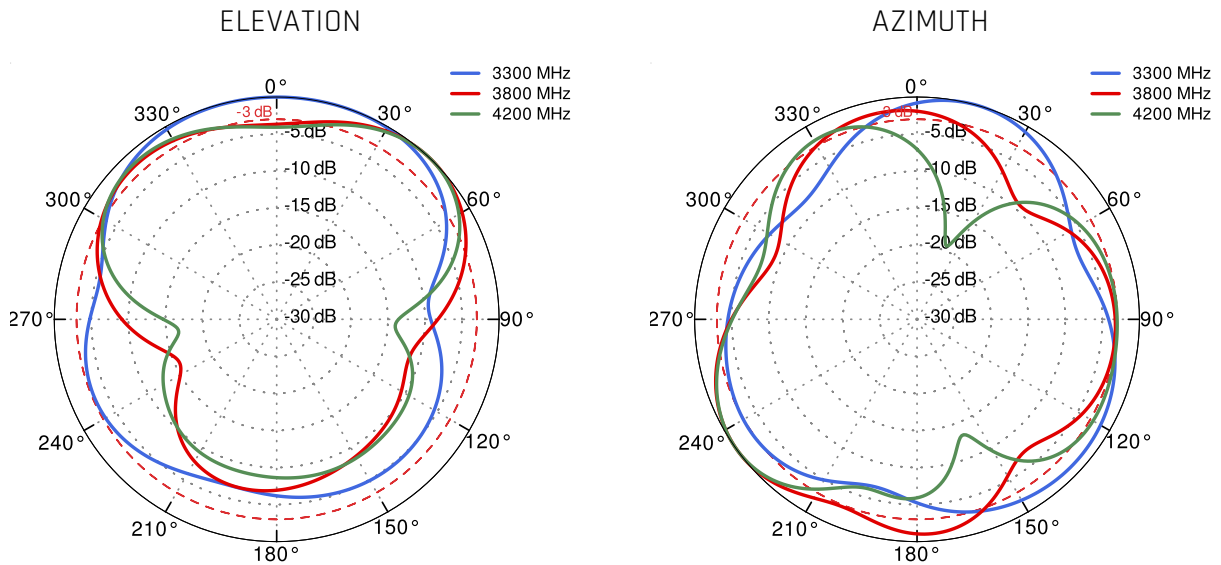

OUTDOOR ANTENNA WORKS IN **ANY WEATHER CONDITIONS**, IP68

GALVANIZED STEEL, WALL OR POLE MOUNTING BRACKET

MADE IN **EUROPE**

5G/LTE SPECIFICATION

FREQUENCY	617 - 960 MHz 1.7 - 2.7 GHz 3.3 - 6.0 GHz
GAIN	617 - 960 MHz : 2 dBi 1.7 - 2.7 GHz : 3 dBi 3.3 - 6.0 GHz : 4 dBi
SUPPORTED LTE BANDS	1, 2, 3, 4, 5, 7, 8, 9, 10, 12, 13, 14, 17, 18, 19, 20, 22, 25, 26, 27, 28, 29, 30, 33, 34, 35, 36, 37, 38, 39, 40, 41, 42, 43, 44, 46, 47, 48, 49, 52, 53, 65, 66, 67, 68, 69, 71, 85, 103, 106
SUPPORTED 5G BANDS	n1, n2, n3, n5, n7, n8, n12, n13, n14, n18, n20, n25, n26, n28, n29, n30, n34, n38, n39, n40, n41, n46, n47, n48, n53, n65, n66, n67, n71, n77, n78, n79, n80, n81, n82, n83, n84, n85, n86, n89, n90, n95, n97, n98, n100, n101, n256
VSWR	<1.20, max <2.50
BEAMWIDTH	360°/35° ±5°
POLARIZATION	Vertical
IMPEDANCE	50 Ω

MOUNTING KIT

MATERIAL	Galvanized steel
WEIGHT	0.4kg
MOUNTING PLACE	Wall or mast
MAST DIAMETER	25-66 mm 0.98-2.60 inch

PLOTS

5G/LTE VSWR

5G/LTE GAIN

5G/LTE from 617MHz to 960MHz

5G/LTE from 1.71GHz to 2.7GHz

5G/LTE from 3.3GHz to 4.2GHz

5G/LTE from 4.8GHz to 5.8GHz

DIMENSIONS