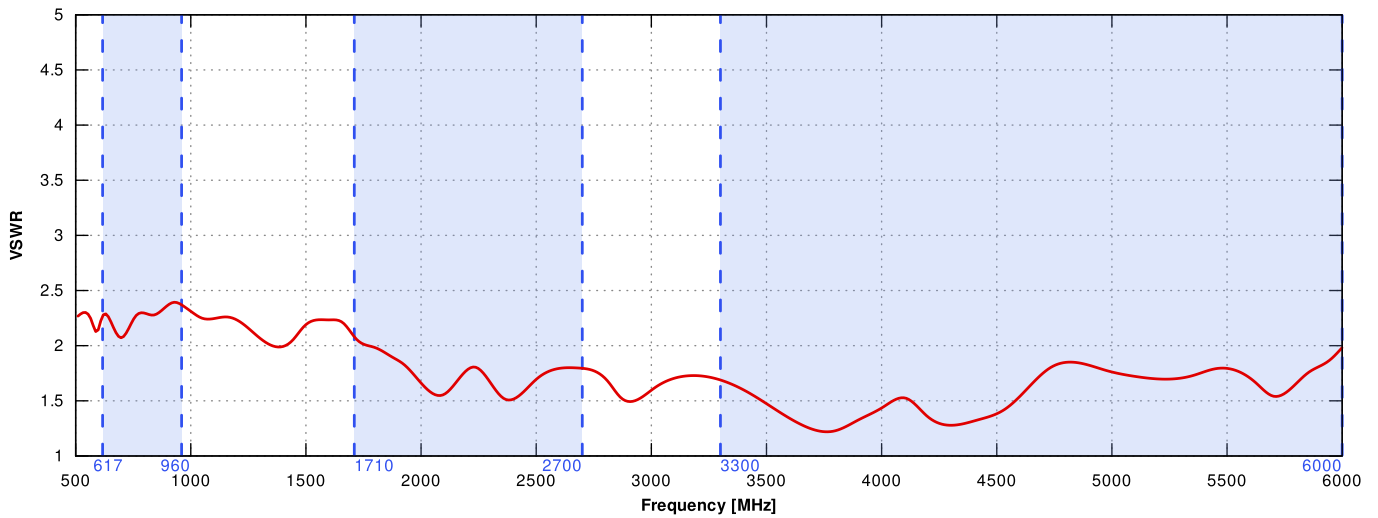

MECHANICAL SPECIFICATION

MATERIAL	ABS
CONNECTOR	MHF4
OUTER DIMENSIONS	160 x 160 x 155 mm 6.3 x 6.3 x 6.10 inch
WEIGHT	1.5 kg
OPERATING TEMPERATURE	-40°C to 80°C -40°F to 176°F
INGRESS PROTECTION	IP67 and IP68

MOUNTING KIT

MATERIAL	Galvanized steel
WEIGHT	0.4kg
MOUNTING PLACE	Wall or mast
MAST DIAMETER	25-66 mm 0.98-2.60 inch

PLOTS

5G/LTE VSWR

5G/LTE GAIN

5G/LTE from 617MHz to 960MHz

5G/LTE from 1.71GHz to 2.7GHz

5G/LTE from 3.3GHz to 4.2GHz

5G/LTE from 4.8GHz to 5.8GHz

DIMENSIONS