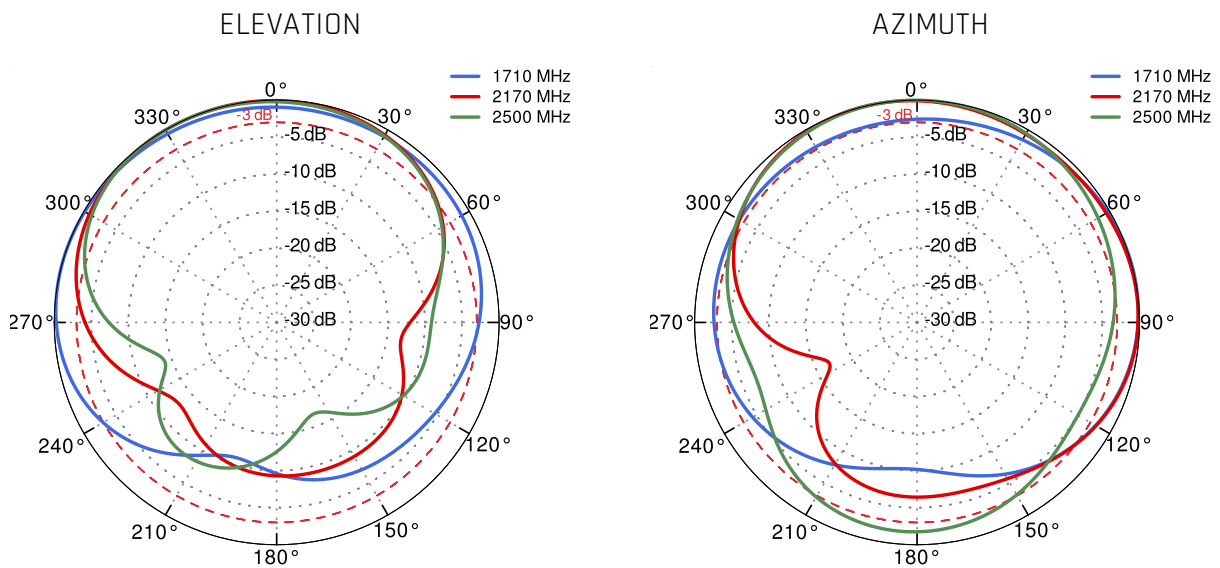

OUTDOOR ANTENNA WORKS IN **ANY WEATHER CONDITIONS**, IP68

GALVANIZED STEEL, WALL OR POLE MOUNTING BRACKET

MADE IN **EUROPE**

5G/LTE SPECIFICATION

FREQUENCY	617 - 960 MHz 1.7 - 2.7 GHz 3.3 - 6.0 GHz
GAIN	617 - 960 MHz : 2 dBi 1.7 - 2.7 GHz : 3 dBi 3.3 - 6.0 GHz : 4 dBi
SUPPORTED LTE BANDS	1, 2, 3, 4, 5, 7, 8, 9, 10, 12, 13, 14, 17, 18, 19, 20, 22, 25, 26, 27, 28, 29, 30, 33, 34, 35, 36, 37, 38, 39, 40, 41, 42, 43, 44, 46, 47, 48, 49, 52, 53, 65, 66, 67, 68, 69, 71, 85, 103, 106
SUPPORTED 5G BANDS	n1, n2, n3, n5, n7, n8, n12, n13, n14, n18, n20, n25, n26, n28, n29, n30, n34, n38, n39, n40, n41, n46, n47, n48, n53, n65, n66, n67, n71, n77, n78, n79, n80, n81, n82, n83, n84, n85, n86, n89, n90, n95, n97, n98, n100, n101, n256
VSWR	<1.20, max <2.50
BEAMWIDTH	360°/35° ±5°
POLARIZATION	Vertical
IMPEDANCE	50 Ω

MECHANICAL SPECIFICATION

MATERIAL	ABS
CONNECTOR	MHF4
OUTER DIMENSIONS	160 x 160 x 155 mm 6.3 x 6.3 x 6.10 inch
WEIGHT	1.5 kg
OPERATING TEMPERATURE	-40°C to 80°C -40°F to 176°F
INGRESS PROTECTION	IP67 and IP68

MOUNTING KIT

MATERIAL	Galvanized steel
WEIGHT	0.4kg
MOUNTING PLACE	Wall or mast
MAST DIAMETER	25-66 mm 0.98-2.60 inch

PLOTS

5G/LTE VSWR

5G/LTE GAIN

5G/LTE from 617MHz to 960MHz

5G/LTE from 1.71GHz to 2.7GHz

5G/LTE from 3.3GHz to 4.2GHz

5G/LTE from 4.8GHz to 5.8GHz

DIMENSIONS