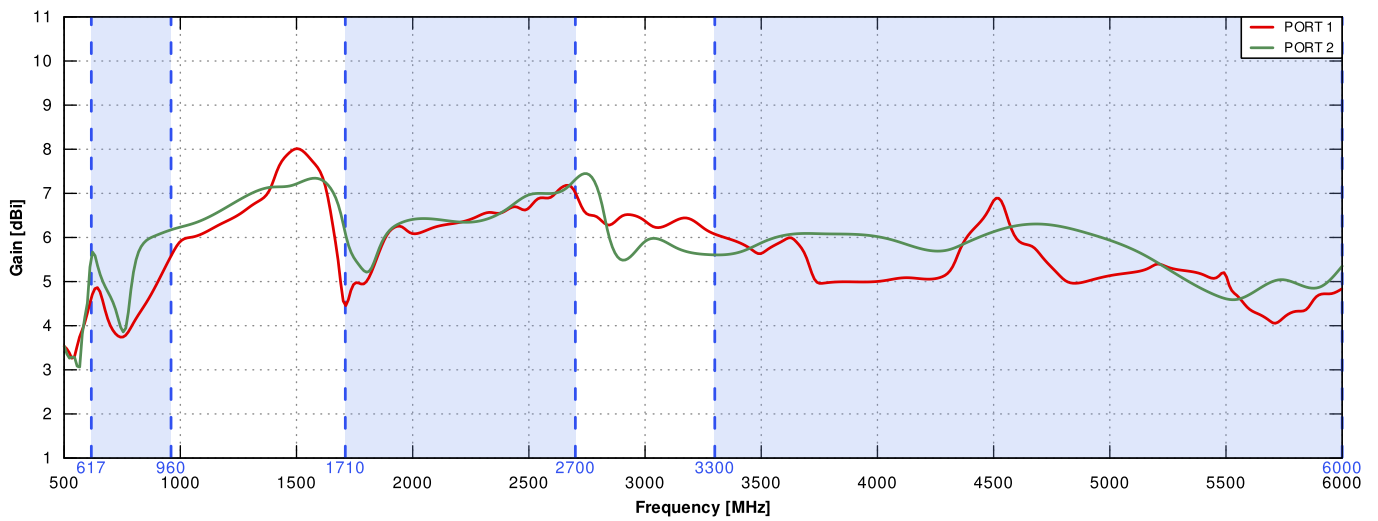

5G

	n1	n2	n3	n5	n7	n8	n12	
	n13	n14	n18	n20	n25	n26	n28	
	n29	n30	n34	n38	n39	n40	n41	
617 MHz	n46	n47	n48	n53	n65	n66	n67	6000 MHz
	n71	n77	n78	n79	n80	n81	n82	
	n83	n84	n85	n86	n89	n90	n95	
	n97	n98	n100	n101	n256			

PLOTS

VSWR

Gain

PORT 1 - 5G/LTE from 650MHz to 950MHz

PORT 1 - 5G/LTE from 1.71GHz to 2.17GHz

PORT 1 - 5G/LTE from 2.3GHz to 2.7GHz

PORT 1 - 5G/LTE from 3.3GHz to 3.8GHz

PORT 1 - 5G/LTE from 4.2GHz to 4.6GHz

PORT 1 - 5G/LTE from 5.0GHz to 5.9GHz

PORT 2 - 5G/LTE from 650MHz to 950MHz

PORT 2 - 5G/LTE from 1.71GHz to 2.17GHz

PORT 2 - 5G/LTE from 2.3GHz to 2.7GHz

PORT 2 - 5G/LTE from 3.3GHz to 3.8GHz

PORT 2 - 5G/LTE from 4.2GHz to 4.6GHz