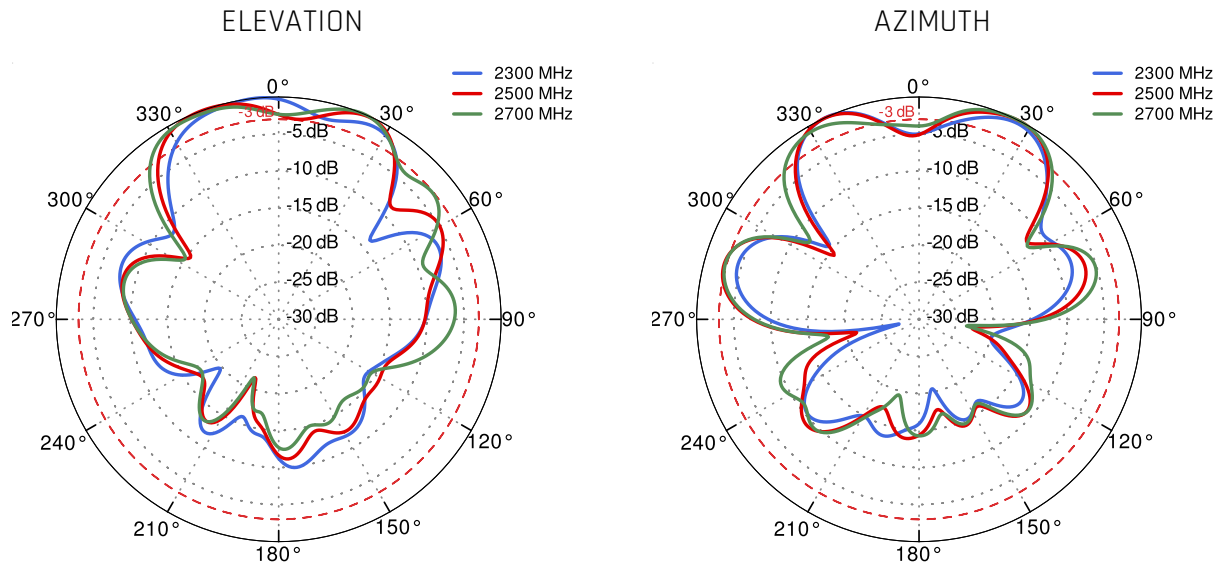

WIDE BAND 600-6000MHZ, 5G TECHNOLOGY

FIBERGLASS, WALL OR POLE MOUNTING BRACKET

80° BEAMWIDTH

7DBI GAIN

MADE IN EUROPE

5G / LTE ANTENNA SPECIFICATION

FREQUENCY	617 - 960 MHz 1.7 - 2.7 GHz 3.3 - 4.6 GHz 4.7 - 6.0 GHz
GAIN	617 - 960 MHz : 6 dBi 1.7 - 2.7 GHz : 7 dBi 3.3 - 4.6 GHz : 7 dBi 4.7 - 6.0 GHz : 5.5dBi
VSWR	<2.00, max <3.00
BEAMWIDTH	80°/80° ±15°
POLARIZATION	X (+-45degrees)
IMPEDANCE	50 Ω

5G

	n1	n2	n3	n5	n7	n8	n12	
	n13	n14	n18	n20	n25	n26	n28	
	n29	n30	n34	n38	n39	n40	n41	
617 MHz	n46	n47	n48	n53	n65	n66	n67	6000 MHz
	n71	n77	n78	n79	n80	n81	n82	
	n83	n84	n85	n86	n89	n90	n95	
	n97	n98	n100	n101	n256			

PLOTS

VSWR

Gain

PORT 1 - 5G/LTE from 650MHz to 950MHz

PORT 1 - 5G/LTE from 1.71GHz to 2.17GHz

PORT 1 - 5G/LTE from 2.3GHz to 2.7GHz

PORT 1 - 5G/LTE from 3.3GHz to 3.8GHz

PORT 1 - 5G/LTE from 4.2GHz to 4.6GHz

PORT 1 - 5G/LTE from 5.0GHz to 5.9GHz

PORT 2 - 5G/LTE from 650MHz to 950MHz

PORT 2 - 5G/LTE from 1.71GHz to 2.17GHz

PORT 2 - 5G/LTE from 2.3GHz to 2.7GHz

PORT 2 - 5G/LTE from 3.3GHz to 3.8GHz

PORT 2 - 5G/LTE from 4.2GHz to 4.6GHz