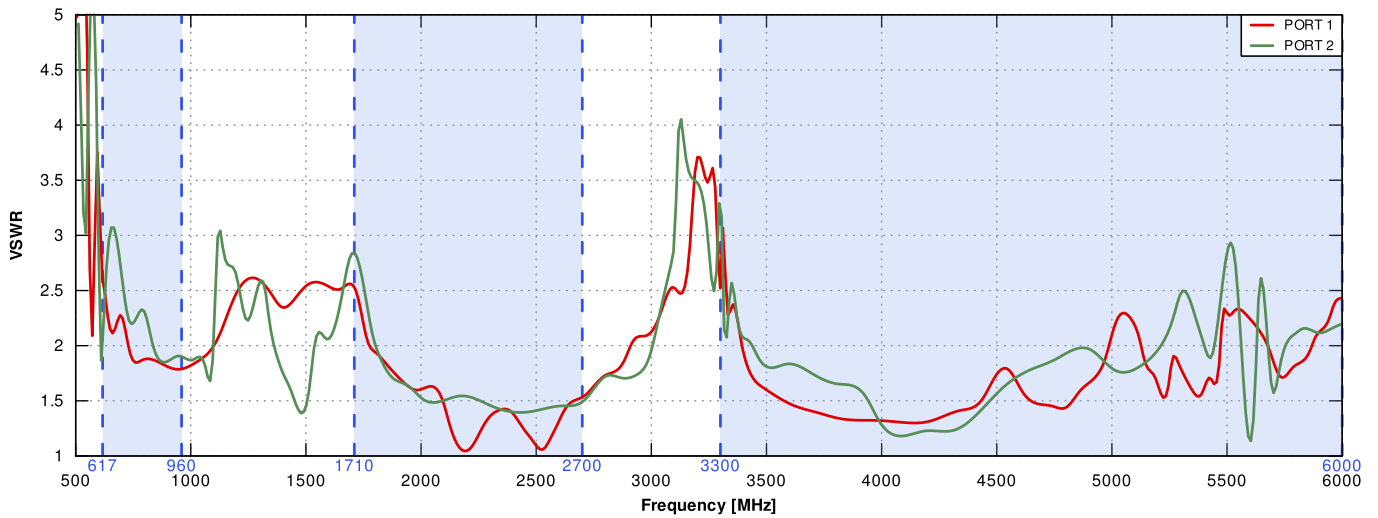

**ENCLOSURE RECOMMENDED
TIGHTENING TORQUE**

0.6 - 0.8 Nm

MAST DIAMETER

 25-66mm
0.98-2.60 inch

FREQUENCY BANDS

LTE / 4G

	1	2	3	4	5	7	8	
	9	10	12	13	14	17	18	
	19	20	22	25	26	27	28	
617 MHz	29	30	33	34	35	36	37	6000 MHz
	38	39	40	41	42	43	44	
	46	47	48	49	52	53	65	
	66	67	68	69	71	85	103	
	106							

5G

	n1	n2	n3	n5	n7	n8	n12	
	n13	n14	n18	n20	n25	n26	n28	
	n29	n30	n34	n38	n39	n40	n41	
617 MHz	n46	n47	n48	n53	n65	n66	n67	6000 MHz
	n71	n77	n78	n79	n80	n81	n82	
	n83	n84	n85	n86	n89	n90	n95	
	n97	n98	n100	n101	n256			

PLOTS

VSWR

Gain

PORT 1 - 5G/LTE from 650MHz to 950MHz

PORT 1 - 5G/LTE from 1.71GHz to 2.17GHz

PORT 1 - 5G/LTE from 2.3GHz to 2.7GHz

PORT 1 - 5G/LTE from 3.3GHz to 3.8GHz

PORT 1 - 5G/LTE from 4.2GHz to 4.6GHz

PORT 1 - 5G/LTE from 5.0GHz to 5.9GHz

PORT 2 - 5G/LTE from 650MHz to 950MHz

PORT 2 - 5G/LTE from 1.71GHz to 2.17GHz

PORT 2 - 5G/LTE from 2.3GHz to 2.7GHz

PORT 2 - 5G/LTE from 3.3GHz to 3.8GHz

PORT 2 - 5G/LTE from 4.2GHz to 4.6GHz