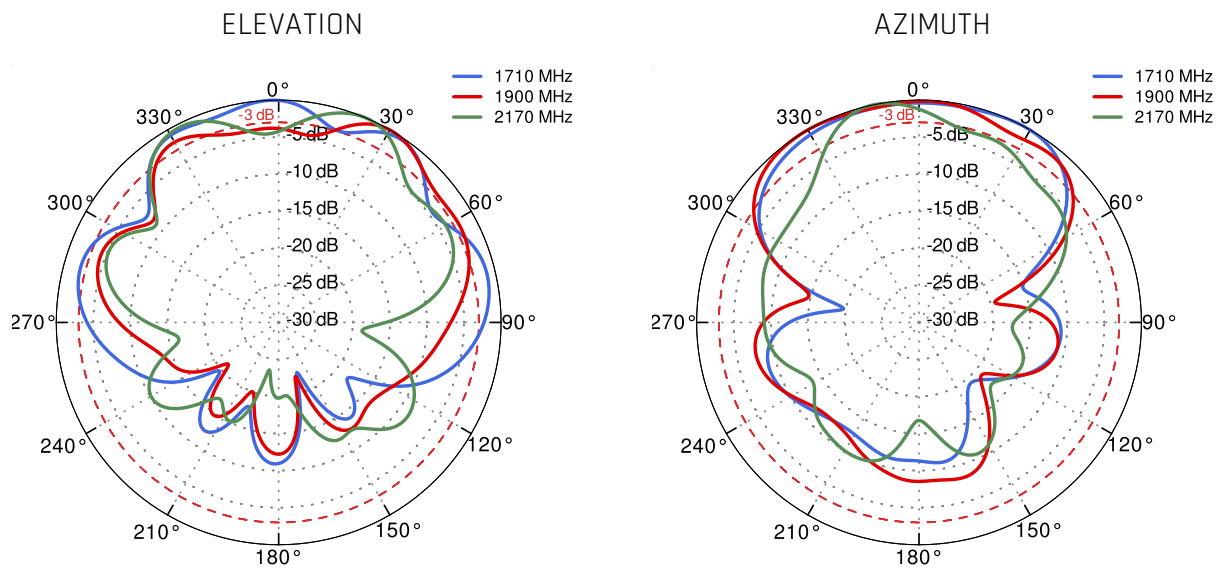

WIDE BAND 600-6000MHZ, 5G TECHNOLOGY

FIBERGLASS, WALL OR POLE MOUNTING BRACKET

80° BEAMWIDTH

7DBI GAIN

MADE IN EUROPE

5G / LTE ANTENNA SPECIFICATION

FREQUENCY	617 - 960 MHz 1.7 - 2.7 GHz 3.3 - 4.6 GHz 4.7 - 6.0 GHz
GAIN	617 - 960 MHz : 6 dBi 1.7 - 2.7 GHz : 7 dBi 3.3 - 4.6 GHz : 7 dBi 4.7 - 6.0 GHz : 5.5dBi
VSWR	<2.00, max <3.00
BEAMWIDTH	80°/80° ±15°
POLARIZATION	X (+-45degrees)
IMPEDANCE	50 Ω

5G

	n1	n2	n3	n5	n7	n8	n12	
	n13	n14	n18	n20	n25	n26	n28	
	n29	n30	n34	n38	n39	n40	n41	
617 MHz	n46	n47	n48	n53	n65	n66	n67	6000 MHz
	n71	n77	n78	n79	n80	n81	n82	
	n83	n84	n85	n86	n89	n90	n95	
	n97	n98	n100	n101	n256			

PLOTS

VSWR

Gain

PORT 1 - 5G/LTE from 650MHz to 950MHz

PORT 1 - 5G/LTE from 1.71GHz to 2.17GHz

PORT 1 - 5G/LTE from 2.3GHz to 2.7GHz

PORT 1 - 5G/LTE from 3.3GHz to 3.8GHz

PORT 1 - 5G/LTE from 4.2GHz to 4.6GHz

PORT 1 - 5G/LTE from 5.0GHz to 5.9GHz

PORT 2 - 5G/LTE from 650MHz to 950MHz

PORT 2 - 5G/LTE from 1.71GHz to 2.17GHz

PORT 2 - 5G/LTE from 2.3GHz to 2.7GHz

PORT 2 - 5G/LTE from 3.3GHz to 3.8GHz

PORT 2 - 5G/LTE from 4.2GHz to 4.6GHz