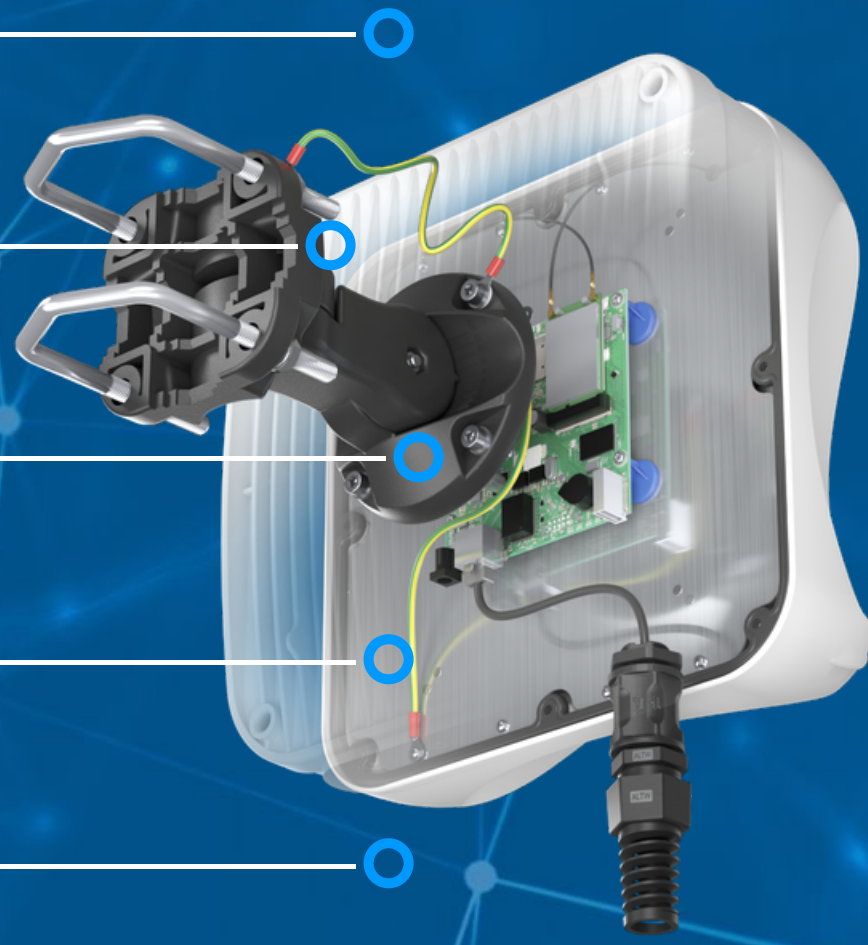

QuMax 5G/LTE MIMO 2x2

INTEGRATED MULTI-BAND 5G DIRECTIONAL ANTENNA + PLACE TO INSTALL ROUTERBOARD WITH MODEM

QuMax 2x2 directional 5G antenna for 5G/LTE modems is ultra wideband 5G outdoor antenna. It's primary designed for LTE/5G/3G/2G 2x2 modems. The antenna covers many LTE bands including the new Extended LTE Band 71 and frequencies; 600 - 6000MHz. The mounting bracket allows the antenna to be installed on the pole or on the wall. It features a special place inside to mount your own electronics. The antenna is equipped with MHF4 connectors (There is no specific order for cable connection).

 WIDE BAND 600-6000MHZ, 5G TECHNOLOGY

 FIBERGLASS, WALL OR POLE MOUNTING BRACKET

 80° BEAMWIDTH

 7DBI GAIN

 MADE IN EUROPE

5G / LTE ANTENNA SPECIFICATION

FREQUENCY	617 - 960 MHz 1.7 - 2.7 GHz 3.3 - 4.6 GHz 4.7 - 6.0 GHz
GAIN	617 - 960 MHz : 6 dBi 1.7 - 2.7 GHz : 7 dBi 3.3 - 4.6 GHz : 7 dBi 4.7 - 6.0 GHz : 5.5dBi
VSWR	<2.00, max <3.00
BEAMWIDTH	80°/80° ±15°
POLARIZATION	X (+-45degrees)
IMPEDANCE	50 Ω

MECHANICAL SPECIFICATION

MATERIALS	ABS, aluminum, PTFE, fiberglass
CONNECTOR TYPE	MHF4
INGRESS PROTECTION	IP68
DIMENSIONS	486.0 x 292.2 x 105.6 mm 19.13 x 11.50 x 4.16 inch
WEIGHT	2.8 kg 6.17 lbs
OPERATING TEMPERATURE	From -40°C to 80°C From -40°F to 176°F