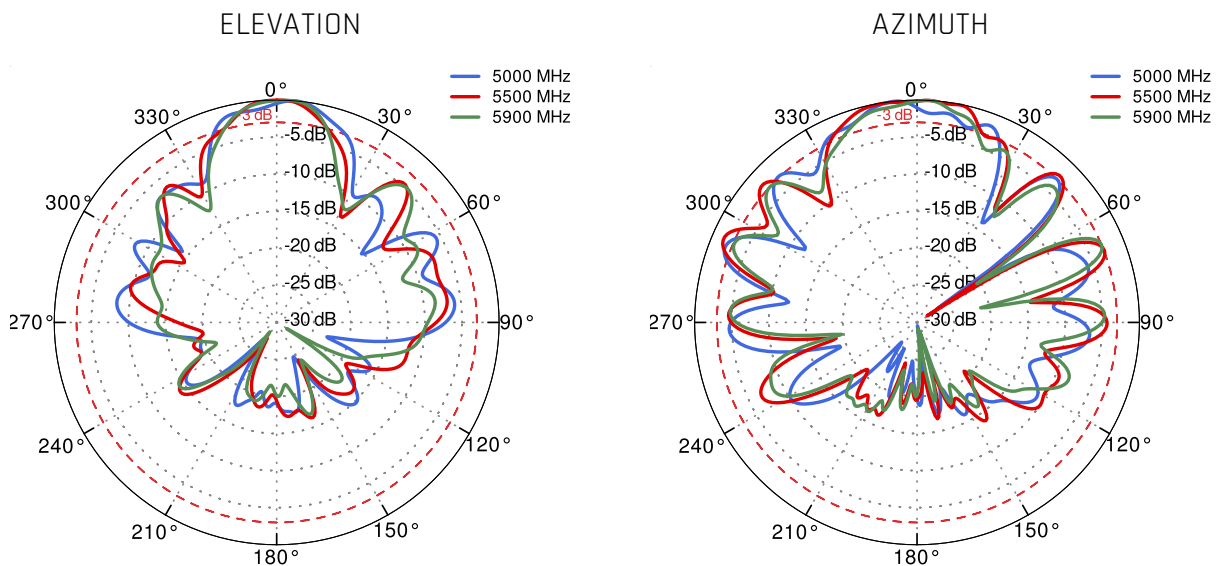

WIDE BAND 600-6000MHZ, 5G TECHNOLOGY

FIBERGLASS, WALL OR POLE MOUNTING BRACKET

80° BEAMWIDTH

7DBI GAIN

MADE IN EUROPE

5G / LTE ANTENNA SPECIFICATION

FREQUENCY	617 - 960 MHz 1.7 - 2.7 GHz 3.3 - 4.6 GHz 4.7 - 6.0 GHz
GAIN	617 - 960 MHz : 6 dBi 1.7 - 2.7 GHz : 7 dBi 3.3 - 4.6 GHz : 7 dBi 4.7 - 6.0 GHz : 5.5dBi
VSWR	<2.00, max <3.00
BEAMWIDTH	80°/80° ±15°
POLARIZATION	X (+-45degrees)
IMPEDANCE	50 Ω

5G

	n1	n2	n3	n5	n7	n8	n12	
	n13	n14	n18	n20	n25	n26	n28	
	n29	n30	n34	n38	n39	n40	n41	
617 MHz	n46	n47	n48	n53	n65	n66	n67	6000 MHz
	n71	n77	n78	n79	n80	n81	n82	
	n83	n84	n85	n86	n89	n90	n95	
	n97	n98	n100	n101	n256			

PLOTS

VSWR

Gain

PORT 1 - 5G/LTE from 650MHz to 950MHz

PORT 1 - 5G/LTE from 1.71GHz to 2.17GHz

PORT 1 - 5G/LTE from 2.3GHz to 2.7GHz

PORT 1 - 5G/LTE from 3.3GHz to 3.8GHz

PORT 1 - 5G/LTE from 4.2GHz to 4.6GHz

PORT 1 - 5G/LTE from 5.0GHz to 5.9GHz

PORT 2 - 5G/LTE from 650MHz to 950MHz

PORT 2 - 5G/LTE from 1.71GHz to 2.17GHz

PORT 2 - 5G/LTE from 2.3GHz to 2.7GHz

PORT 2 - 5G/LTE from 3.3GHz to 3.8GHz

PORT 2 - 5G/LTE from 4.2GHz to 4.6GHz