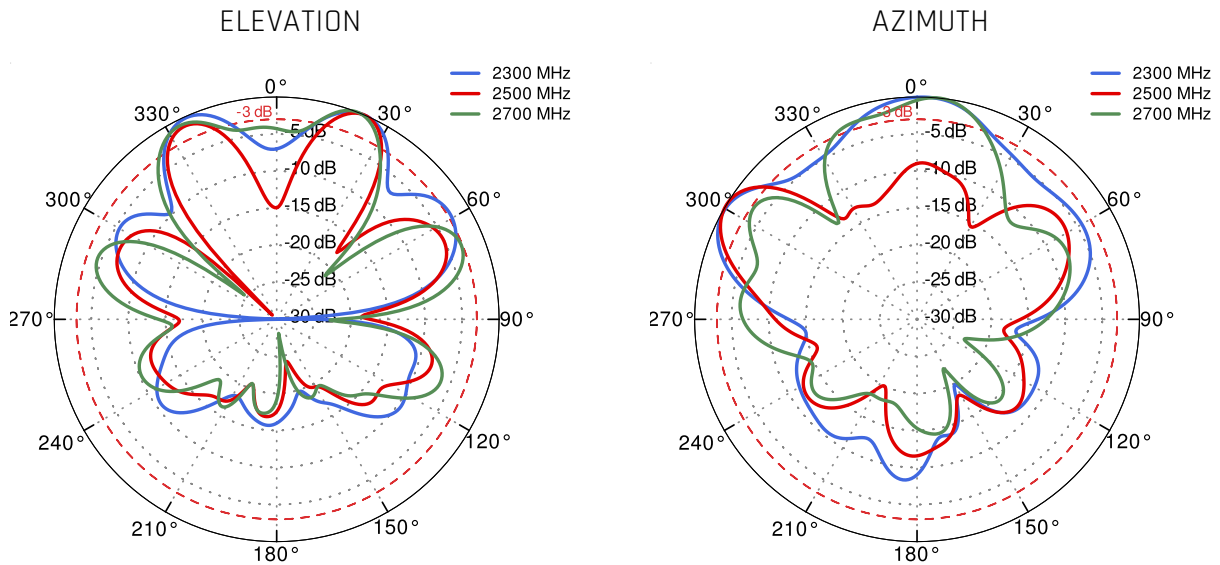

WIDE BAND 600-6000MHZ, 5G TECHNOLOGY

FIBERGLASS, WALL OR POLE MOUNTING BRACKET

80° BEAMWIDTH

7DBI GAIN

MADE IN EUROPE

5G / LTE ANTENNA SPECIFICATION

FREQUENCY	617 - 960 MHz 1.7 - 2.7 GHz 3.3 - 4.6 GHz 4.7 - 6.0 GHz
GAIN	617 - 960 MHz : 6 dBi 1.7 - 2.7 GHz : 7 dBi 3.3 - 4.6 GHz : 7 dBi 4.7 - 6.0 GHz : 5.5dBi
VSWR	<2.00, max <3.00
BEAMWIDTH	80°/80° ±15°
POLARIZATION	X (+-45degrees)
IMPEDANCE	50 Ω

5G

	n1	n2	n3	n5	n7	n8	n12	
	n13	n14	n18	n20	n25	n26	n28	
	n29	n30	n34	n38	n39	n40	n41	
617 MHz	n46	n47	n48	n53	n65	n66	n67	6000 MHz
	n71	n77	n78	n79	n80	n81	n82	
	n83	n84	n85	n86	n89	n90	n95	
	n97	n98	n100	n101	n256			

PLOTS

VSWR

Gain

PORT 1 - 5G/LTE from 650MHz to 950MHz

PORT 1 - 5G/LTE from 1.71GHz to 2.17GHz

PORT 1 - 5G/LTE from 2.3GHz to 2.7GHz

PORT 1 - 5G/LTE from 3.3GHz to 3.8GHz

PORT 1 - 5G/LTE from 4.2GHz to 4.6GHz

PORT 1 - 5G/LTE from 5.0GHz to 5.9GHz

PORT 2 - 5G/LTE from 650MHz to 950MHz

PORT 2 - 5G/LTE from 1.71GHz to 2.17GHz

PORT 2 - 5G/LTE from 2.3GHz to 2.7GHz

PORT 2 - 5G/LTE from 3.3GHz to 3.8GHz

PORT 2 - 5G/LTE from 4.2GHz to 4.6GHz