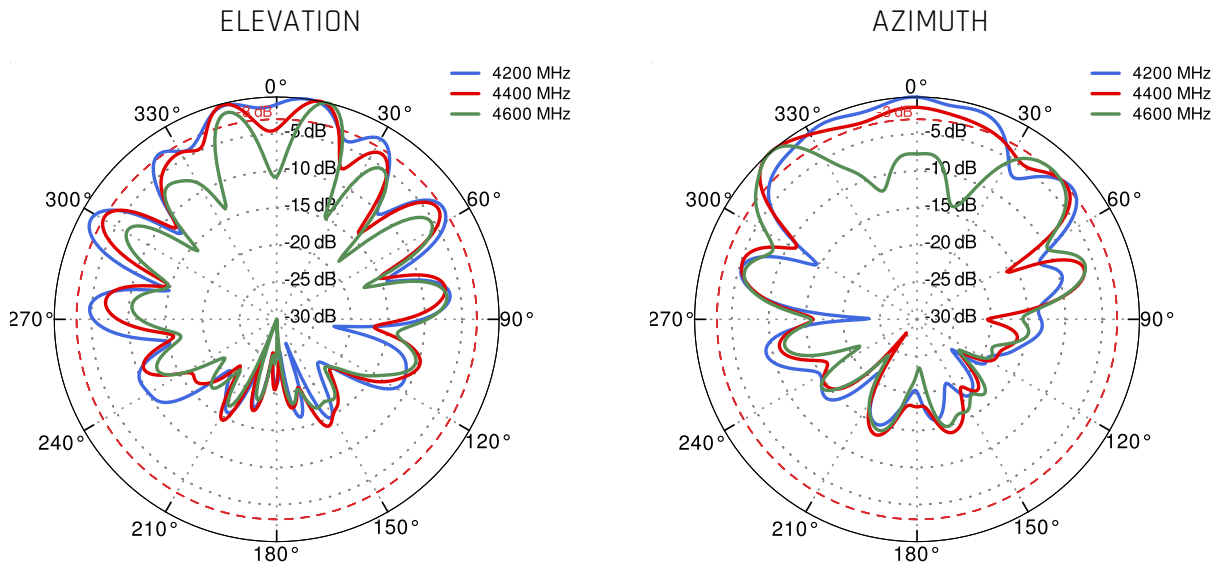

WIDE BAND 600-6000MHZ, 5G TECHNOLOGY

FIBERGLASS, WALL OR POLE MOUNTING BRACKET

80° BEAMWIDTH

7DBI GAIN

MADE IN EUROPE

5G / LTE ANTENNA SPECIFICATION

FREQUENCY	617 - 960 MHz 1.7 - 2.7 GHz 3.3 - 4.6 GHz 4.7 - 6.0 GHz
GAIN	617 - 960 MHz : 6 dBi 1.7 - 2.7 GHz : 7 dBi 3.3 - 4.6 GHz : 7 dBi 4.7 - 6.0 GHz : 5.5dBi
VSWR	<2.00, max <3.00
BEAMWIDTH	80°/80° ±15°
POLARIZATION	X (+-45degrees)
IMPEDANCE	50 Ω

5G

	n1	n2	n3	n5	n7	n8	n12	
	n13	n14	n18	n20	n25	n26	n28	
	n29	n30	n34	n38	n39	n40	n41	
617 MHz	n46	n47	n48	n53	n65	n66	n67	6000 MHz
	n71	n77	n78	n79	n80	n81	n82	
	n83	n84	n85	n86	n89	n90	n95	
	n97	n98	n100	n101	n256			

PLOTS

VSWR

Gain

PORT 1 - 5G/LTE from 650MHz to 950MHz

PORT 1 - 5G/LTE from 1.71GHz to 2.17GHz

PORT 1 - 5G/LTE from 2.3GHz to 2.7GHz

PORT 1 - 5G/LTE from 3.3GHz to 3.8GHz

PORT 1 - 5G/LTE from 4.2GHz to 4.6GHz

PORT 1 - 5G/LTE from 5.0GHz to 5.9GHz

PORT 2 - 5G/LTE from 650MHz to 950MHz

PORT 2 - 5G/LTE from 1.71GHz to 2.17GHz

PORT 2 - 5G/LTE from 2.3GHz to 2.7GHz

PORT 2 - 5G/LTE from 3.3GHz to 3.8GHz

PORT 2 - 5G/LTE from 4.2GHz to 4.6GHz