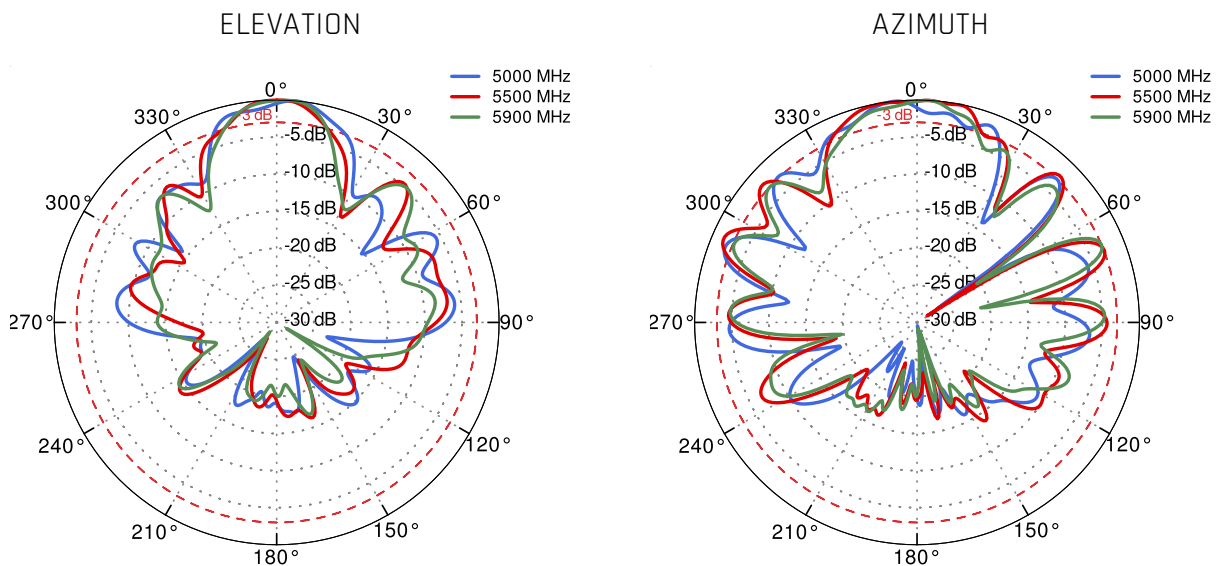

 WIDE BAND 600-6000MHZ, 5G TECHNOLOGY

 FIBERGLASS, WALL OR POLE MOUNTING BRACKET

 80° BEAMWIDTH

 7DBI GAIN

 MADE IN EUROPE

5G / LTE ANTENNA SPECIFICATION

FREQUENCY	617 - 960 MHz 1.7 - 2.7 GHz 3.3 - 4.6 GHz 4.7 - 6.0 GHz
GAIN	617 - 960 MHz : 6 dBi 1.7 - 2.7 GHz : 7 dBi 3.3 - 4.6 GHz : 7 dBi 4.7 - 6.0 GHz : 5.5dBi
VSWR	<2.00, max <3.00
BEAMWIDTH	80°/80° ±15°
POLARIZATION	X (+-45degrees)
IMPEDANCE	50 Ω

5G

	n1	n2	n3	n5	n7	n8	n12	
	n13	n14	n18	n20	n25	n26	n28	
	n29	n30	n34	n38	n39	n40	n41	
617 MHz	n46	n47	n48	n53	n65	n66	n67	6000 MHz
	n71	n77	n78	n79	n80	n81	n82	
	n83	n84	n85	n86	n89	n90	n95	
	n97	n98	n100	n101	n256			

PLOTS

VSWR

Gain

PORT 1 - 5G/LTE from 650MHz to 950MHz

PORT 1 - 5G/LTE from 1.71GHz to 2.17GHz

PORT 1 - 5G/LTE from 2.3GHz to 2.7GHz

PORT 1 - 5G/LTE from 3.3GHz to 3.8GHz

PORT 1 - 5G/LTE from 4.2GHz to 4.6GHz

PORT 1 - 5G/LTE from 5.0GHz to 5.9GHz

PORT 2 - 5G/LTE from 650MHz to 950MHz

PORT 2 - 5G/LTE from 1.71GHz to 2.17GHz

PORT 2 - 5G/LTE from 2.3GHz to 2.7GHz

PORT 2 - 5G/LTE from 3.3GHz to 3.8GHz

PORT 2 - 5G/LTE from 4.2GHz to 4.6GHz