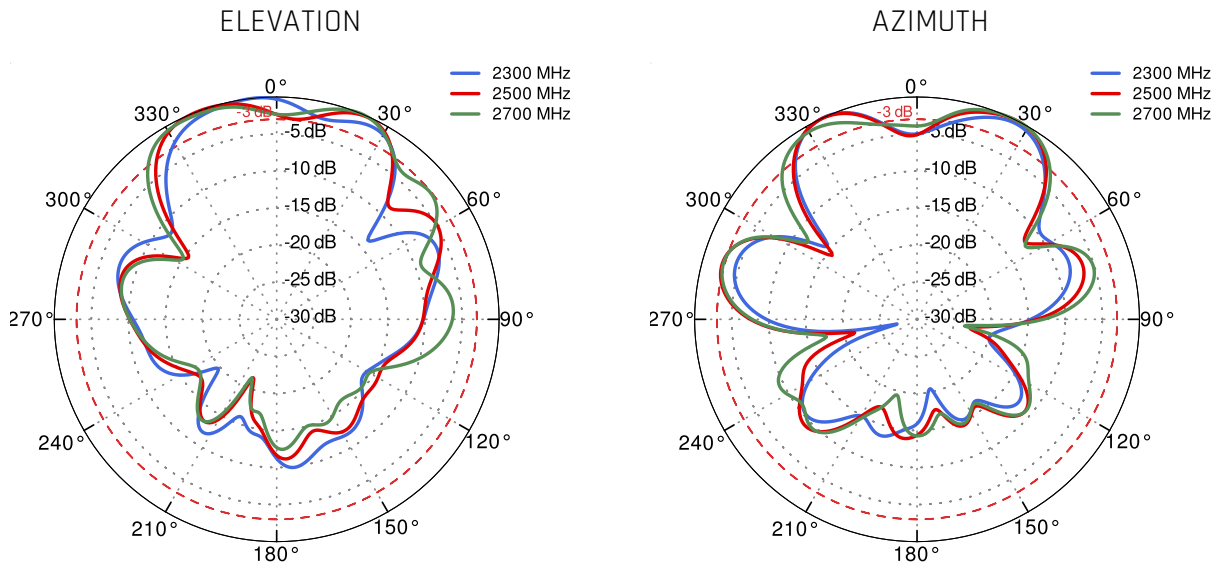

 WIDE BAND 600-6000MHZ, 5G TECHNOLOGY

 FIBERGLASS, WALL OR POLE MOUNTING BRACKET

 80° BEAMWIDTH

 7DBI GAIN

 MADE IN EUROPE

5G / LTE ANTENNA SPECIFICATION

FREQUENCY	617 - 960 MHz 1.7 - 2.7 GHz 3.3 - 4.6 GHz 4.7 - 6.0 GHz
GAIN	617 - 960 MHz : 6 dBi 1.7 - 2.7 GHz : 7 dBi 3.3 - 4.6 GHz : 7 dBi 4.7 - 6.0 GHz : 5.5dBi
VSWR	<2.00, max <3.00
BEAMWIDTH	80°/80° ±15°
POLARIZATION	X (+-45degrees)
IMPEDANCE	50 Ω

5G

	n1	n2	n3	n5	n7	n8	n12	
	n13	n14	n18	n20	n25	n26	n28	
	n29	n30	n34	n38	n39	n40	n41	
617 MHz	n46	n47	n48	n53	n65	n66	n67	6000 MHz
	n71	n77	n78	n79	n80	n81	n82	
	n83	n84	n85	n86	n89	n90	n95	
	n97	n98	n100	n101	n256			

PLOTS

VSWR

Gain

PORT 1 - 5G/LTE from 650MHz to 950MHz

PORT 1 - 5G/LTE from 1.71GHz to 2.17GHz

PORT 1 - 5G/LTE from 2.3GHz to 2.7GHz

PORT 1 - 5G/LTE from 3.3GHz to 3.8GHz

PORT 1 - 5G/LTE from 4.2GHz to 4.6GHz

PORT 1 - 5G/LTE from 5.0GHz to 5.9GHz

PORT 2 - 5G/LTE from 650MHz to 950MHz

PORT 2 - 5G/LTE from 1.71GHz to 2.17GHz

PORT 2 - 5G/LTE from 2.3GHz to 2.7GHz

PORT 2 - 5G/LTE from 3.3GHz to 3.8GHz

PORT 2 - 5G/LTE from 4.2GHz to 4.6GHz