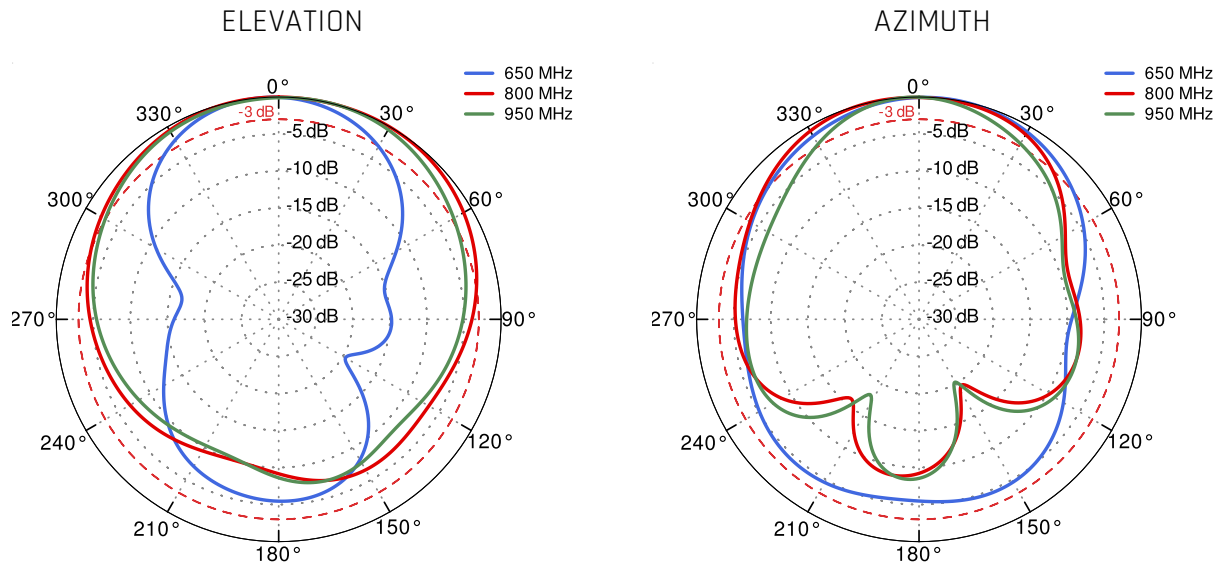

WIDE BAND 600-6000MHZ, 5G TECHNOLOGY

FIBERGLASS, WALL OR POLE MOUNTING BRACKET

80° BEAMWIDTH

7DBI GAIN

MADE IN EUROPE

5G / LTE ANTENNA SPECIFICATION

FREQUENCY	617 - 960 MHz 1.7 - 2.7 GHz 3.3 - 4.6 GHz 4.7 - 6.0 GHz
GAIN	617 - 960 MHz : 6 dBi 1.7 - 2.7 GHz : 7 dBi 3.3 - 4.6 GHz : 7 dBi 4.7 - 6.0 GHz : 5.5dBi
VSWR	<2.00, max <3.00
BEAMWIDTH	80°/80° ±15°
POLARIZATION	X (+-45degrees)
IMPEDANCE	50 Ω

5G

	n1	n2	n3	n5	n7	n8	n12	
	n13	n14	n18	n20	n25	n26	n28	
	n29	n30	n34	n38	n39	n40	n41	
617 MHz	n46	n47	n48	n53	n65	n66	n67	6000 MHz
	n71	n77	n78	n79	n80	n81	n82	
	n83	n84	n85	n86	n89	n90	n95	
	n97	n98	n100	n101	n256			

PLOTS

VSWR

Gain

PORT 1 - 5G/LTE from 650MHz to 950MHz

PORT 1 - 5G/LTE from 1.71GHz to 2.17GHz

PORT 1 - 5G/LTE from 2.3GHz to 2.7GHz

PORT 1 - 5G/LTE from 3.3GHz to 3.8GHz

PORT 1 - 5G/LTE from 4.2GHz to 4.6GHz

PORT 2 - 5G/LTE from 5.0GHz to 5.9GHz

DIMENSIONS