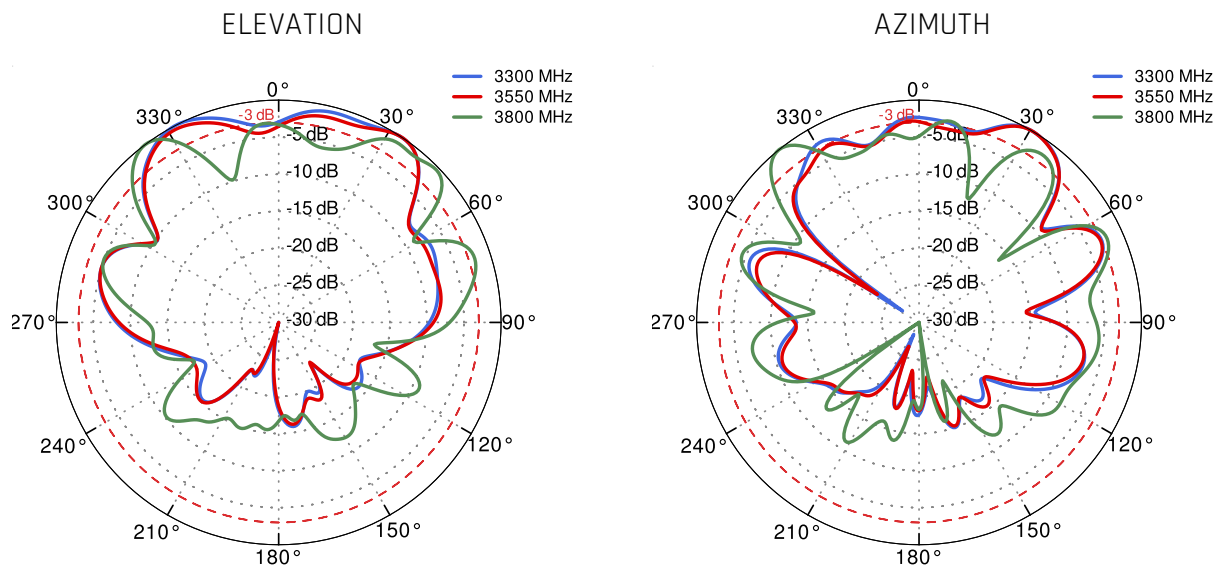

WIDE BAND 600-6000MHZ, 5G TECHNOLOGY

FIBERGLASS, WALL OR POLE MOUNTING BRACKET

80° BEAMWIDTH

7DBI GAIN

MADE IN EUROPE

5G / LTE ANTENNA SPECIFICATION

FREQUENCY	617 - 960 MHz 1.7 - 2.7 GHz 3.3 - 4.6 GHz 4.7 - 6.0 GHz
GAIN	617 - 960 MHz : 6 dBi 1.7 - 2.7 GHz : 7 dBi 3.3 - 4.6 GHz : 7 dBi 4.7 - 6.0 GHz : 5.5dBi
VSWR	<2.00, max <3.00
BEAMWIDTH	80°/80° ±15°
POLARIZATION	X (+-45degrees)
IMPEDANCE	50 Ω

5G

	n1	n2	n3	n5	n7	n8	n12	
	n13	n14	n18	n20	n25	n26	n28	
	n29	n30	n34	n38	n39	n40	n41	
617 MHz	n46	n47	n48	n53	n65	n66	n67	6000 MHz
	n71	n77	n78	n79	n80	n81	n82	
	n83	n84	n85	n86	n89	n90	n95	
	n97	n98	n100	n101	n256			

PLOTS

VSWR

Gain

PORT 1 - 5G/LTE from 650MHz to 950MHz

PORT 1 - 5G/LTE from 1.71GHz to 2.17GHz

PORT 1 - 5G/LTE from 2.3GHz to 2.7GHz

PORT 1 - 5G/LTE from 3.3GHz to 3.8GHz

PORT 1 - 5G/LTE from 4.2GHz to 4.6GHz

PORT 1 - 5G/LTE from 5.0GHz to 5.9GHz

PORT 2 - 5G/LTE from 650MHz to 950MHz

PORT 2 - 5G/LTE from 1.71GHz to 2.17GHz

PORT 2 - 5G/LTE from 2.3GHz to 2.7GHz

PORT 2 - 5G/LTE from 3.3GHz to 3.8GHz

PORT 2 - 5G/LTE from 4.2GHz to 4.6GHz