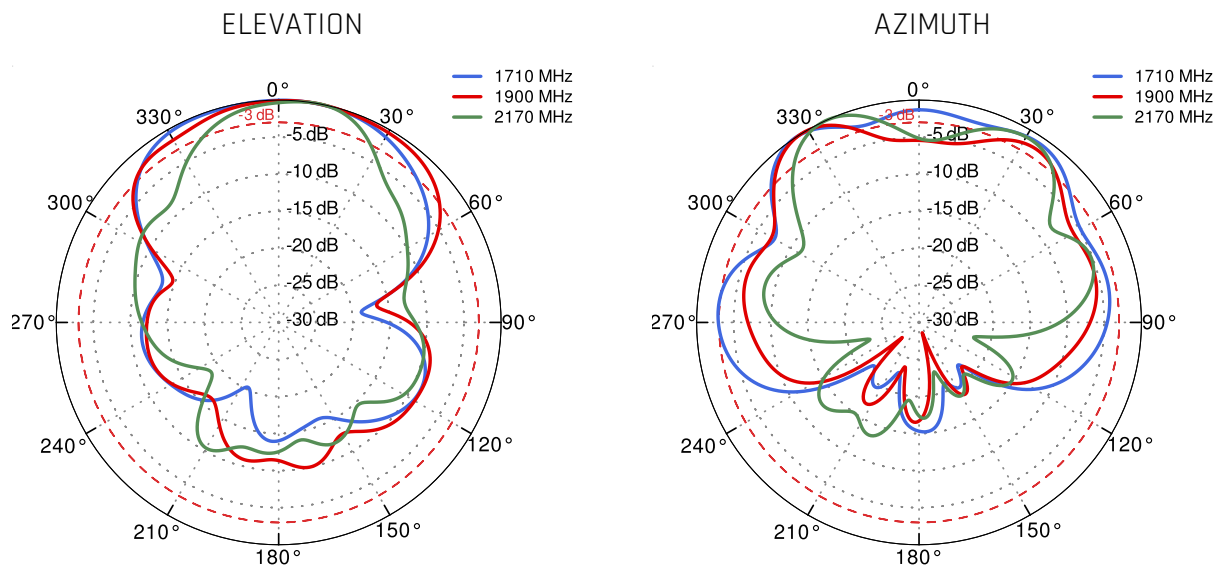

WIDE BAND 600-6000MHZ, 5G TECHNOLOGY

FIBERGLASS, WALL OR POLE MOUNTING BRACKET

80° BEAMWIDTH

7DBI GAIN

MADE IN EUROPE

5G / LTE ANTENNA SPECIFICATION

FREQUENCY	617 - 960 MHz 1.7 - 2.7 GHz 3.3 - 4.6 GHz 4.7 - 6.0 GHz
GAIN	617 - 960 MHz : 6 dBi 1.7 - 2.7 GHz : 7 dBi 3.3 - 4.6 GHz : 7 dBi 4.7 - 6.0 GHz : 5.5dBi
VSWR	<2.00, max <3.00
BEAMWIDTH	80°/80° ±15°
POLARIZATION	X (+-45degrees)
IMPEDANCE	50 Ω

5G

	n1	n2	n3	n5	n7	n8	n12	
	n13	n14	n18	n20	n25	n26	n28	
	n29	n30	n34	n38	n39	n40	n41	
617 MHz	n46	n47	n48	n53	n65	n66	n67	6000 MHz
	n71	n77	n78	n79	n80	n81	n82	
	n83	n84	n85	n86	n89	n90	n95	
	n97	n98	n100	n101	n256			

PLOTS

VSWR

Gain

PORT 1 - 5G/LTE from 650MHz to 950MHz

PORT 1 - 5G/LTE from 1.71GHz to 2.17GHz

PORT 1 - 5G/LTE from 2.3GHz to 2.7GHz

PORT 1 - 5G/LTE from 3.3GHz to 3.8GHz

PORT 1 - 5G/LTE from 4.2GHz to 4.6GHz

PORT 2 - 5G/LTE from 5.0GHz to 5.9GHz

DIMENSIONS