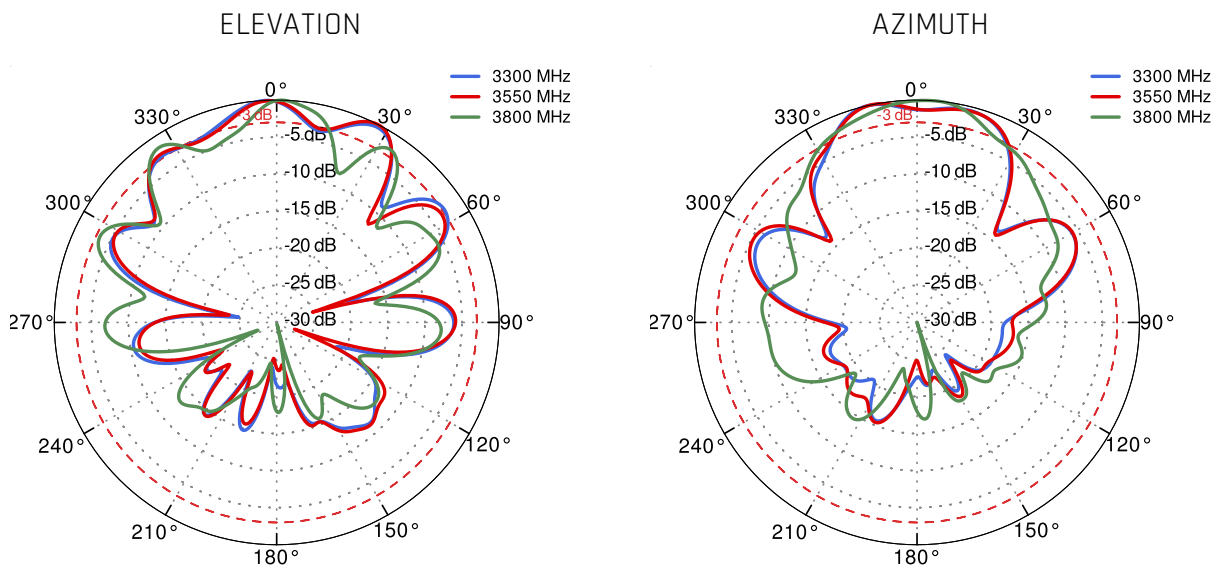

WIDE BAND 600-6000MHZ, 5G TECHNOLOGY

FIBERGLASS, WALL OR POLE MOUNTING BRACKET

80° BEAMWIDTH

7DBI GAIN

MADE IN EUROPE

5G / LTE ANTENNA SPECIFICATION

FREQUENCY	617 - 960 MHz 1.7 - 2.7 GHz 3.3 - 4.6 GHz 4.7 - 6.0 GHz
GAIN	617 - 960 MHz : 6 dBi 1.7 - 2.7 GHz : 7 dBi 3.3 - 4.6 GHz : 7 dBi 4.7 - 6.0 GHz : 5.5dBi
VSWR	<2.00, max <3.00
BEAMWIDTH	80°/80° ±15°
POLARIZATION	X (+-45degrees)
IMPEDANCE	50 Ω

5G

	n1	n2	n3	n5	n7	n8	n12	
	n13	n14	n18	n20	n25	n26	n28	
	n29	n30	n34	n38	n39	n40	n41	
617 MHz	n46	n47	n48	n53	n65	n66	n67	6000 MHz
	n71	n77	n78	n79	n80	n81	n82	
	n83	n84	n85	n86	n89	n90	n95	
	n97	n98	n100	n101	n256			

PLOTS

VSWR

Gain

PORT 1 - 5G/LTE from 650MHz to 950MHz

PORT 1 - 5G/LTE from 1.71GHz to 2.17GHz

PORT 1 - 5G/LTE from 2.3GHz to 2.7GHz

PORT 1 - 5G/LTE from 3.3GHz to 3.8GHz

PORT 1 - 5G/LTE from 4.2GHz to 4.6GHz

PORT 1 - 5G/LTE from 5.0GHz to 5.9GHz

PORT 2 - 5G/LTE from 650MHz to 950MHz

PORT 2 - 5G/LTE from 1.71GHz to 2.17GHz

PORT 2 - 5G/LTE from 2.3GHz to 2.7GHz

PORT 2 - 5G/LTE from 3.3GHz to 3.8GHz

PORT 2 - 5G/LTE from 4.2GHz to 4.6GHz