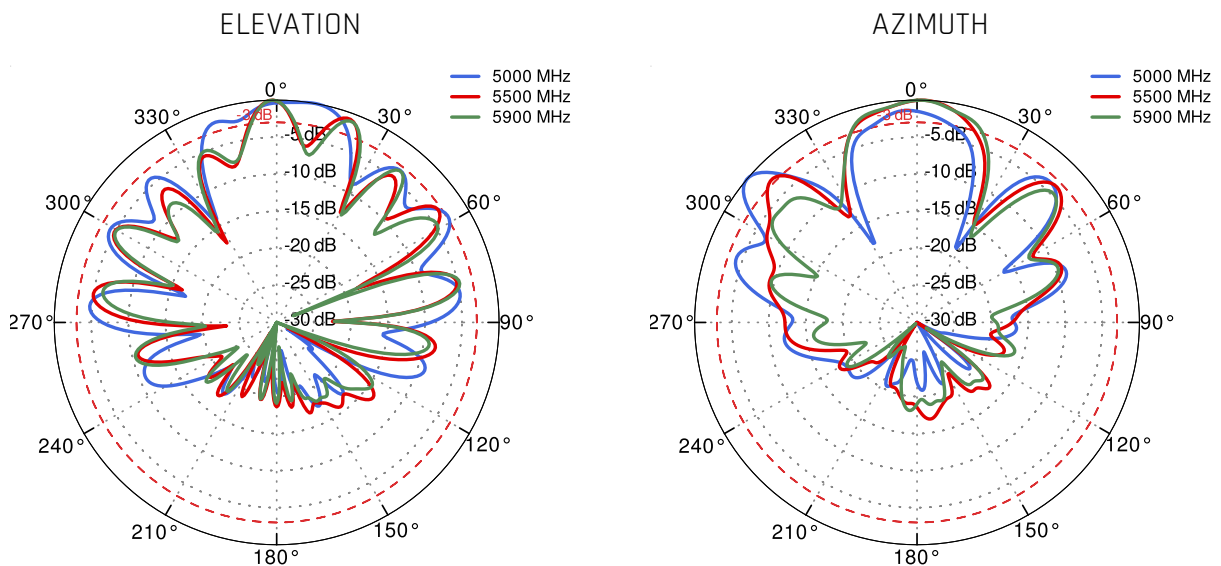

WIDE BAND 600-6000MHZ, 5G TECHNOLOGY

FIBERGLASS, WALL OR POLE MOUNTING BRACKET

80° BEAMWIDTH

7DBI GAIN

MADE IN EUROPE

5G / LTE ANTENNA SPECIFICATION

FREQUENCY	617 - 960 MHz 1.7 - 2.7 GHz 3.3 - 4.6 GHz 4.7 - 6.0 GHz
GAIN	617 - 960 MHz : 6 dBi 1.7 - 2.7 GHz : 7 dBi 3.3 - 4.6 GHz : 7 dBi 4.7 - 6.0 GHz : 5.5dBi
VSWR	<2.00, max <3.00
BEAMWIDTH	80°/80° ±15°
POLARIZATION	X (+-45degrees)
IMPEDANCE	50 Ω

PLOTS

VSWR

Gain

PORT 1 - 5G/LTE from 650MHz to 950MHz

PORT 1 - 5G/LTE from 1.71GHz to 2.17GHz

PORT 1 - 5G/LTE from 2.3GHz to 2.7GHz

PORT 1 - 5G/LTE from 3.3GHz to 3.8GHz

PORT 1 - 5G/LTE from 4.2GHz to 4.6GHz

PORT 1 - 5G/LTE from 5.0GHz to 5.9GHz

PORT 2 - 5G/LTE from 650MHz to 950MHz

PORT 2 - 5G/LTE from 1.71GHz to 2.17GHz

PORT 2 - 5G/LTE from 2.3GHz to 2.7GHz

PORT 2 - 5G/LTE from 3.3GHz to 3.8GHz

PORT 2 - 5G/LTE from 4.2GHz to 4.6GHz

PORT 2 - 5G/LTE from 5.0GHz to 5.9GHz

DIMENSIONS