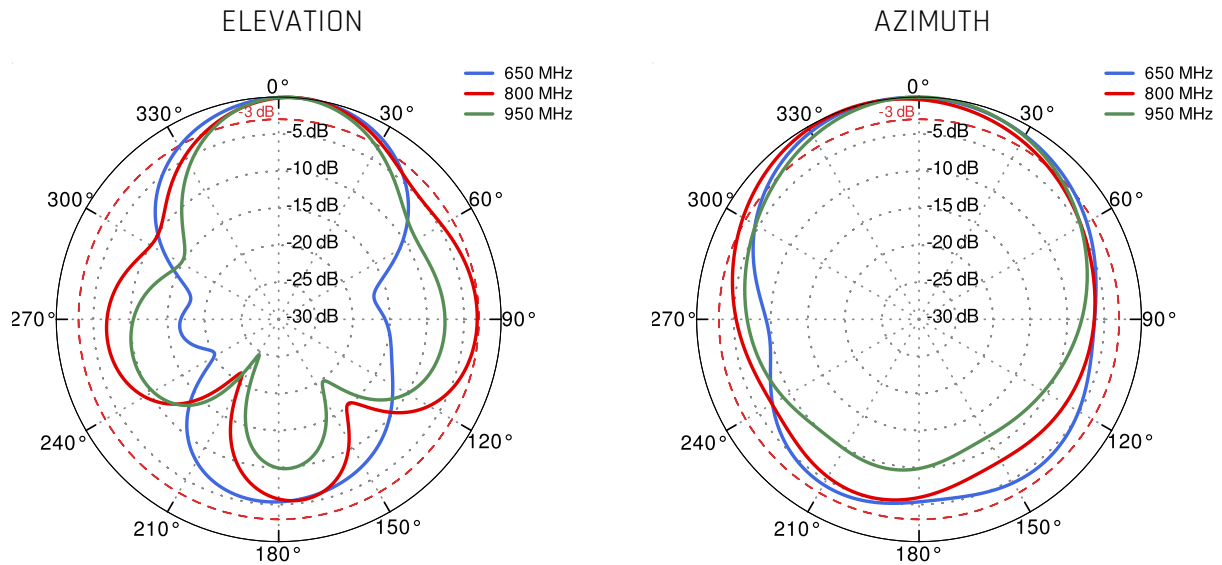

WIDE BAND 600-6000MHZ, 5G TECHNOLOGY

FIBERGLASS, WALL OR POLE MOUNTING BRACKET

80° BEAMWIDTH

7DBI GAIN

MADE IN EUROPE

5G / LTE ANTENNA SPECIFICATION

FREQUENCY	617 - 960 MHz 1.7 - 2.7 GHz 3.3 - 4.6 GHz 4.7 - 6.0 GHz
GAIN	617 - 960 MHz : 6 dBi 1.7 - 2.7 GHz : 7 dBi 3.3 - 4.6 GHz : 7 dBi 4.7 - 6.0 GHz : 5.5dBi
VSWR	<2.00, max <3.00
BEAMWIDTH	80°/80° ±15°
POLARIZATION	X (+-45degrees)
IMPEDANCE	50 Ω

5G

	n1	n2	n3	n5	n7	n8	n12	
	n13	n14	n18	n20	n25	n26	n28	
	n29	n30	n34	n38	n39	n40	n41	
617 MHz	n46	n47	n48	n53	n65	n66	n67	6000 MHz
	n71	n77	n78	n79	n80	n81	n82	
	n83	n84	n85	n86	n89	n90	n95	
	n97	n98	n100	n101	n256			

PLOTS

VSWR

Gain

PORT 1 - 5G/LTE from 650MHz to 950MHz

PORT 1 - 5G/LTE from 1.71GHz to 2.17GHz

PORT 1 - 5G/LTE from 2.3GHz to 2.7GHz

PORT 1 - 5G/LTE from 3.3GHz to 3.8GHz

PORT 1 - 5G/LTE from 4.2GHz to 4.6GHz

PORT 1 - 5G/LTE from 5.0GHz to 5.9GHz

PORT 2 - 5G/LTE from 650MHz to 950MHz

PORT 2 - 5G/LTE from 1.71GHz to 2.17GHz

PORT 2 - 5G/LTE from 2.3GHz to 2.7GHz

PORT 2 - 5G/LTE from 3.3GHz to 3.8GHz

PORT 2 - 5G/LTE from 4.2GHz to 4.6GHz