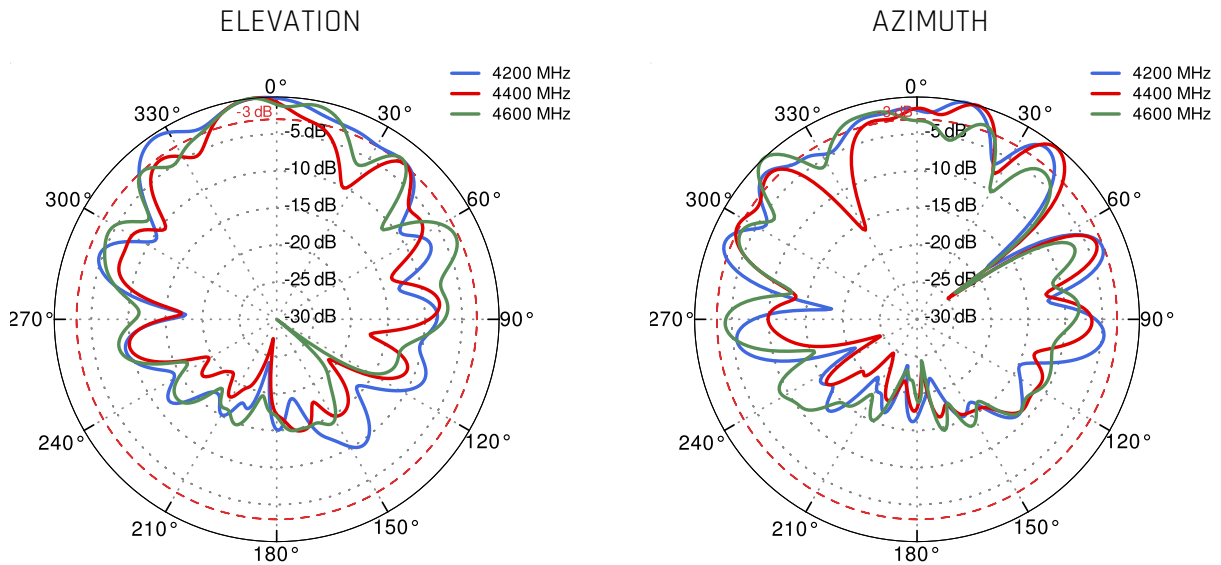

 WIDE BAND 600-6000MHZ, 5G TECHNOLOGY

 FIBERGLASS, WALL OR POLE MOUNTING BRACKET

 80° BEAMWIDTH

 7DBI GAIN

 MADE IN EUROPE

5G / LTE ANTENNA SPECIFICATION

FREQUENCY	617 - 960 MHz 1.7 - 2.7 GHz 3.3 - 4.6 GHz 4.7 - 6.0 GHz
GAIN	617 - 960 MHz : 6 dBi 1.7 - 2.7 GHz : 7 dBi 3.3 - 4.6 GHz : 7 dBi 4.7 - 6.0 GHz : 5.5dBi
VSWR	<2.00, max <3.00
BEAMWIDTH	80°/80° ±15°
POLARIZATION	X (+-45degrees)
IMPEDANCE	50 Ω

5G

	n1	n2	n3	n5	n7	n8	n12	
	n13	n14	n18	n20	n25	n26	n28	
	n29	n30	n34	n38	n39	n40	n41	
617 MHz	n46	n47	n48	n53	n65	n66	n67	6000 MHz
	n71	n77	n78	n79	n80	n81	n82	
	n83	n84	n85	n86	n89	n90	n95	
	n97	n98	n100	n101	n256			

PLOTS

VSWR

Gain

PORT 1 - 5G/LTE from 650MHz to 950MHz

PORT 1 - 5G/LTE from 1.71GHz to 2.17GHz

PORT 1 - 5G/LTE from 2.3GHz to 2.7GHz

PORT 1 - 5G/LTE from 3.3GHz to 3.8GHz

PORT 1 - 5G/LTE from 4.2GHz to 4.6GHz

PORT 1 - 5G/LTE from 5.0GHz to 5.9GHz

PORT 2 - 5G/LTE from 650MHz to 950MHz

PORT 2 - 5G/LTE from 1.71GHz to 2.17GHz

PORT 2 - 5G/LTE from 2.3GHz to 2.7GHz

PORT 2 - 5G/LTE from 3.3GHz to 3.8GHz

PORT 2 - 5G/LTE from 4.2GHz to 4.6GHz