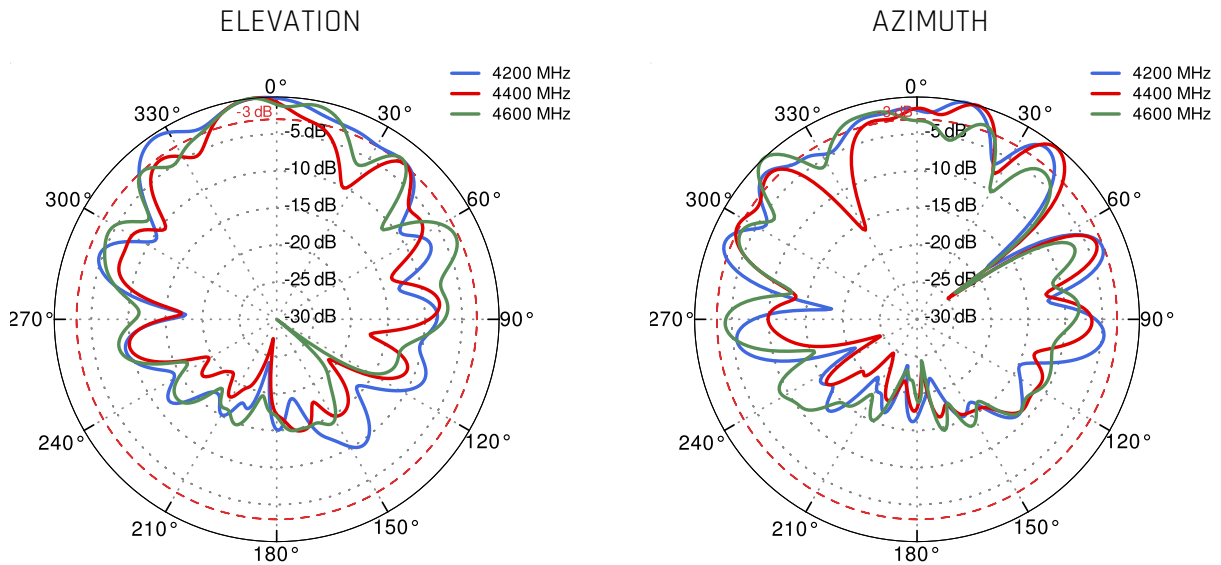

WIDE BAND 600-6000MHZ, 5G TECHNOLOGY

FIBERGLASS, WALL OR POLE MOUNTING BRACKET

80° BEAMWIDTH

7DBI GAIN

MADE IN EUROPE

5G / LTE ANTENNA SPECIFICATION

FREQUENCY	617 - 960 MHz 1.7 - 2.7 GHz 3.3 - 4.6 GHz 4.7 - 6.0 GHz
GAIN	617 - 960 MHz : 6 dBi 1.7 - 2.7 GHz : 7 dBi 3.3 - 4.6 GHz : 7 dBi 4.7 - 6.0 GHz : 5.5dBi
VSWR	<2.00, max <3.00
BEAMWIDTH	80°/80° ±15°
POLARIZATION	X (+-45degrees)
IMPEDANCE	50 Ω

5G

	n1	n2	n3	n5	n7	n8	n12	
	n13	n14	n18	n20	n25	n26	n28	
	n29	n30	n34	n38	n39	n40	n41	
617 MHz	n46	n47	n48	n53	n65	n66	n67	6000 MHz
	n71	n77	n78	n79	n80	n81	n82	
	n83	n84	n85	n86	n89	n90	n95	
	n97	n98	n100	n101	n256			

PLOTS

VSWR

Gain

PORT 1 - 5G/LTE from 650MHz to 950MHz

PORT 1 - 5G/LTE from 1.71GHz to 2.17GHz

PORT 1 - 5G/LTE from 2.3GHz to 2.7GHz

PORT 1 - 5G/LTE from 3.3GHz to 3.8GHz

PORT 1 - 5G/LTE from 4.2GHz to 4.6GHz

PORT 1 - 5G/LTE from 5.0GHz to 5.9GHz

PORT 2 - 5G/LTE from 650MHz to 950MHz

PORT 2 - 5G/LTE from 1.71GHz to 2.17GHz

PORT 2 - 5G/LTE from 2.3GHz to 2.7GHz

PORT 2 - 5G/LTE from 3.3GHz to 3.8GHz

PORT 2 - 5G/LTE from 4.2GHz to 4.6GHz