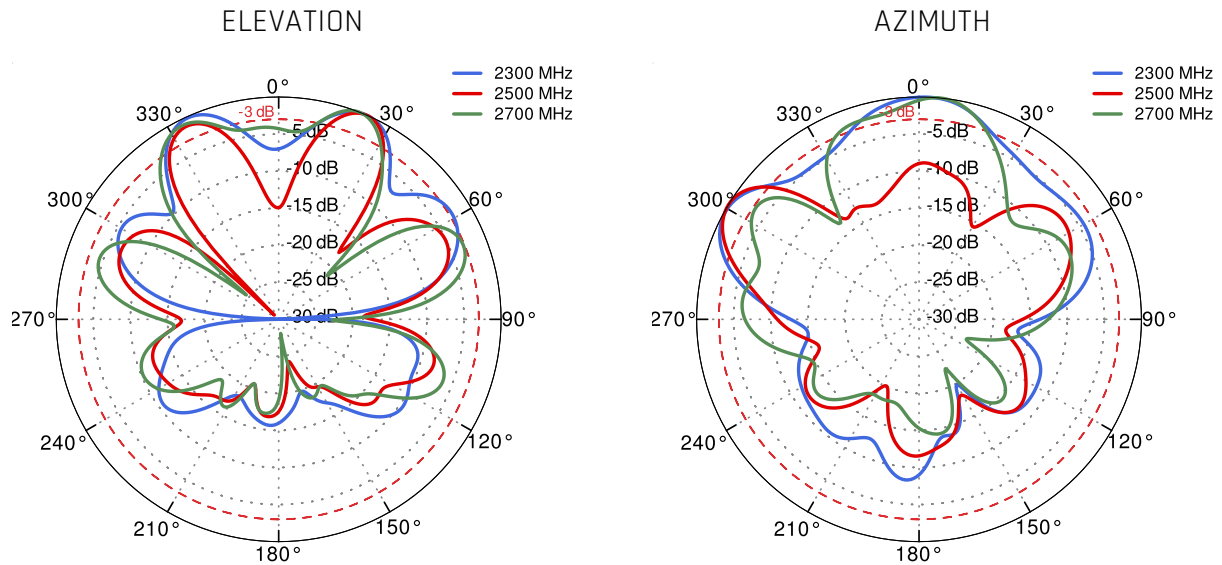

 WIDE BAND 600-6000MHZ, 5G TECHNOLOGY

 FIBERGLASS, WALL OR POLE MOUNTING BRACKET

 80° BEAMWIDTH

 7DBI GAIN

 MADE IN EUROPE

5G / LTE ANTENNA SPECIFICATION

FREQUENCY	617 - 960 MHz 1.7 - 2.7 GHz 3.3 - 4.6 GHz 4.7 - 6.0 GHz
GAIN	617 - 960 MHz : 6 dBi 1.7 - 2.7 GHz : 7 dBi 3.3 - 4.6 GHz : 7 dBi 4.7 - 6.0 GHz : 5.5dBi
VSWR	<2.00, max <3.00
BEAMWIDTH	80°/80° ±15°
POLARIZATION	X (+-45degrees)
IMPEDANCE	50 Ω

5G

	n1	n2	n3	n5	n7	n8	n12	
	n13	n14	n18	n20	n25	n26	n28	
	n29	n30	n34	n38	n39	n40	n41	
617 MHz	n46	n47	n48	n53	n65	n66	n67	6000 MHz
	n71	n77	n78	n79	n80	n81	n82	
	n83	n84	n85	n86	n89	n90	n95	
	n97	n98	n100	n101	n256			

PLOTS

VSWR

Gain

PORT 1 - 5G/LTE from 650MHz to 950MHz

PORT 1 - 5G/LTE from 1.71GHz to 2.17GHz

PORT 1 - 5G/LTE from 2.3GHz to 2.7GHz

PORT 1 - 5G/LTE from 3.3GHz to 3.8GHz

PORT 1 - 5G/LTE from 4.2GHz to 4.6GHz

PORT 1 - 5G/LTE from 5.0GHz to 5.9GHz

PORT 2 - 5G/LTE from 650MHz to 950MHz

PORT 2 - 5G/LTE from 1.71GHz to 2.17GHz

PORT 2 - 5G/LTE from 2.3GHz to 2.7GHz

PORT 2 - 5G/LTE from 3.3GHz to 3.8GHz

PORT 2 - 5G/LTE from 4.2GHz to 4.6GHz