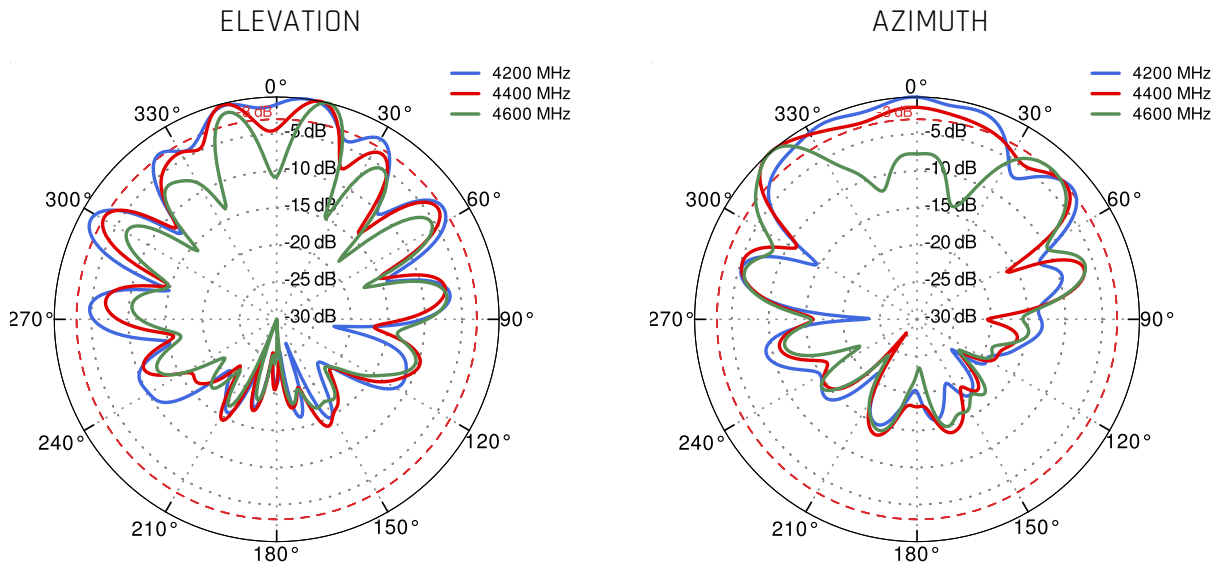

 WIDE BAND 600-6000MHZ, 5G TECHNOLOGY

 FIBERGLASS, WALL OR POLE MOUNTING BRACKET

 80° BEAMWIDTH

 7DBI GAIN

 MADE IN EUROPE

5G / LTE ANTENNA SPECIFICATION

FREQUENCY	617 - 960 MHz 1.7 - 2.7 GHz 3.3 - 4.6 GHz 4.7 - 6.0 GHz
GAIN	617 - 960 MHz : 6 dBi 1.7 - 2.7 GHz : 7 dBi 3.3 - 4.6 GHz : 7 dBi 4.7 - 6.0 GHz : 5.5dBi
VSWR	<2.00, max <3.00
BEAMWIDTH	80°/80° ±15°
POLARIZATION	X (+-45degrees)
IMPEDANCE	50 Ω

5G

	n1	n2	n3	n5	n7	n8	n12	
	n13	n14	n18	n20	n25	n26	n28	
	n29	n30	n34	n38	n39	n40	n41	
617 MHz	n46	n47	n48	n53	n65	n66	n67	6000 MHz
	n71	n77	n78	n79	n80	n81	n82	
	n83	n84	n85	n86	n89	n90	n95	
	n97	n98	n100	n101	n256			

PLOTS

VSWR

Gain

PORT 1 - 5G/LTE from 650MHz to 950MHz

PORT 1 - 5G/LTE from 1.71GHz to 2.17GHz

PORT 1 - 5G/LTE from 2.3GHz to 2.7GHz

PORT 1 - 5G/LTE from 3.3GHz to 3.8GHz

PORT 1 - 5G/LTE from 4.2GHz to 4.6GHz

PORT 1 - 5G/LTE from 5.0GHz to 5.9GHz

PORT 2 - 5G/LTE from 650MHz to 950MHz

PORT 2 - 5G/LTE from 1.71GHz to 2.17GHz

PORT 2 - 5G/LTE from 2.3GHz to 2.7GHz

PORT 2 - 5G/LTE from 3.3GHz to 3.8GHz

PORT 2 - 5G/LTE from 4.2GHz to 4.6GHz