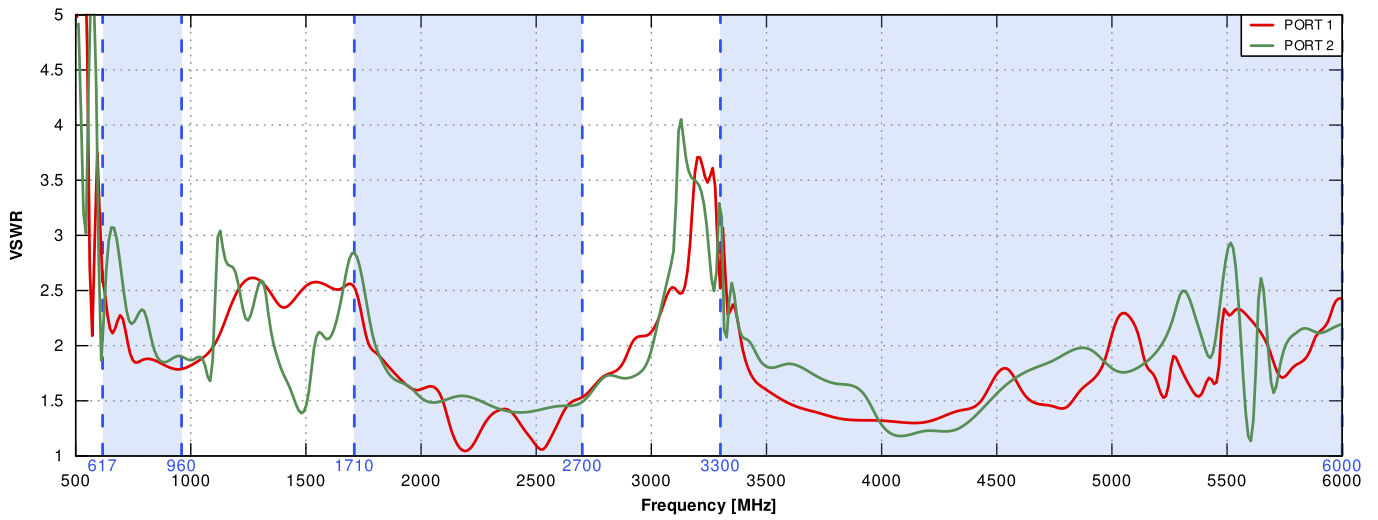

**ENCLOSURE RECOMMENDED
TIGHTENING TORQUE**

0.6 - 0.8 Nm

MAST DIAMETER

 25-66mm
0.98-2.60 inch

FREQUENCY BANDS

LTE / 4G

	1	2	3	4	5	7	8	
	9	10	12	13	14	17	18	
	19	20	22	25	26	27	28	
617 MHz	29	30	33	34	35	36	37	6000 MHz
	38	39	40	41	42	43	44	
	46	47	48	49	52	53	65	
	66	67	68	69	71	85	103	
	106							

5G

	n1	n2	n3	n5	n7	n8	n12	
	n13	n14	n18	n20	n25	n26	n28	
	n29	n30	n34	n38	n39	n40	n41	
617 MHz	n46	n47	n48	n53	n65	n66	n67	6000 MHz
	n71	n77	n78	n79	n80	n81	n82	
	n83	n84	n85	n86	n89	n90	n95	
	n97	n98	n100	n101	n256			

PLOTS

VSWR

Gain

PORT 1 - 5G/LTE from 650MHz to 950MHz

PORT 1 - 5G/LTE from 1.71GHz to 2.17GHz

PORT 1 - 5G/LTE from 2.3GHz to 2.7GHz

PORT 1 - 5G/LTE from 3.3GHz to 3.8GHz

PORT 1 - 5G/LTE from 4.2GHz to 4.6GHz

PORT 1 - 5G/LTE from 5.0GHz to 5.9GHz

PORT 2 - 5G/LTE from 650MHz to 950MHz

PORT 2 - 5G/LTE from 1.71GHz to 2.17GHz

PORT 2 - 5G/LTE from 2.3GHz to 2.7GHz

PORT 2 - 5G/LTE from 3.3GHz to 3.8GHz

PORT 2 - 5G/LTE from 4.2GHz to 4.6GHz