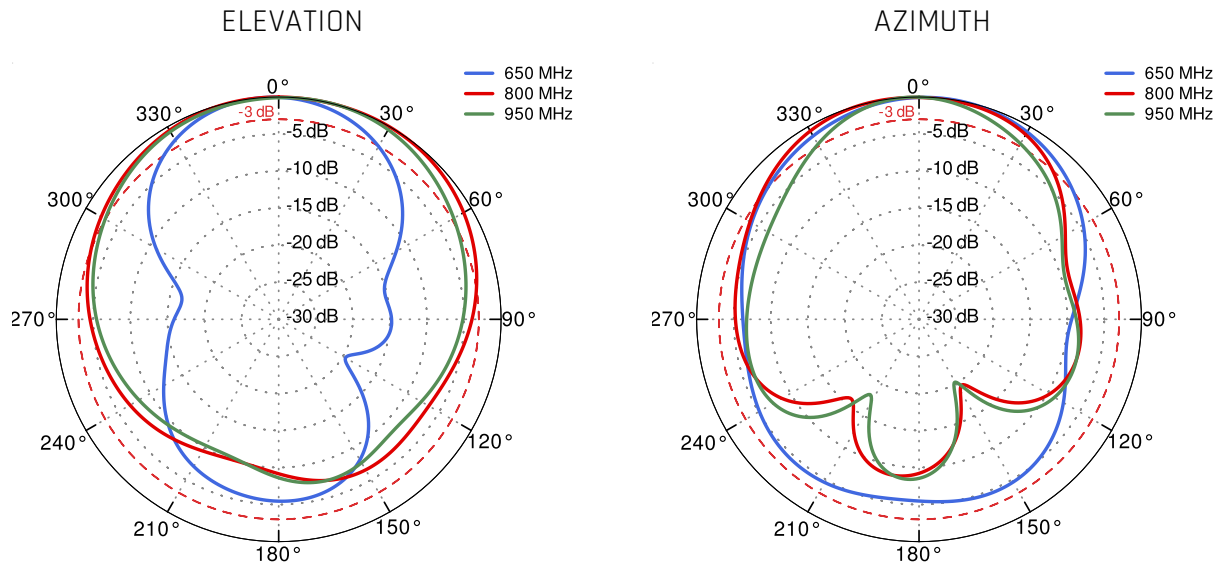

 WIDE BAND 600-6000MHZ, 5G TECHNOLOGY

 FIBERGLASS, WALL OR POLE MOUNTING BRACKET

 80° BEAMWIDTH

 7DBI GAIN

 MADE IN EUROPE

5G / LTE ANTENNA SPECIFICATION

FREQUENCY	617 - 960 MHz 1.7 - 2.7 GHz 3.3 - 4.6 GHz 4.7 - 6.0 GHz
GAIN	617 - 960 MHz : 6 dBi 1.7 - 2.7 GHz : 7 dBi 3.3 - 4.6 GHz : 7 dBi 4.7 - 6.0 GHz : 5.5dBi
VSWR	<2.00, max <3.00
BEAMWIDTH	80°/80° ±15°
POLARIZATION	X (+-45degrees)
IMPEDANCE	50 Ω

5G

	n1	n2	n3	n5	n7	n8	n12	
	n13	n14	n18	n20	n25	n26	n28	
	n29	n30	n34	n38	n39	n40	n41	
617 MHz	n46	n47	n48	n53	n65	n66	n67	6000 MHz
	n71	n77	n78	n79	n80	n81	n82	
	n83	n84	n85	n86	n89	n90	n95	
	n97	n98	n100	n101	n256			

PLOTS

VSWR

Gain

PORT 1 - 5G/LTE from 650MHz to 950MHz

PORT 1 - 5G/LTE from 1.71GHz to 2.17GHz

PORT 1 - 5G/LTE from 2.3GHz to 2.7GHz

PORT 1 - 5G/LTE from 3.3GHz to 3.8GHz

PORT 1 - 5G/LTE from 4.2GHz to 4.6GHz

PORT 2 - 5G/LTE from 5.0GHz to 5.9GHz

DIMENSIONS