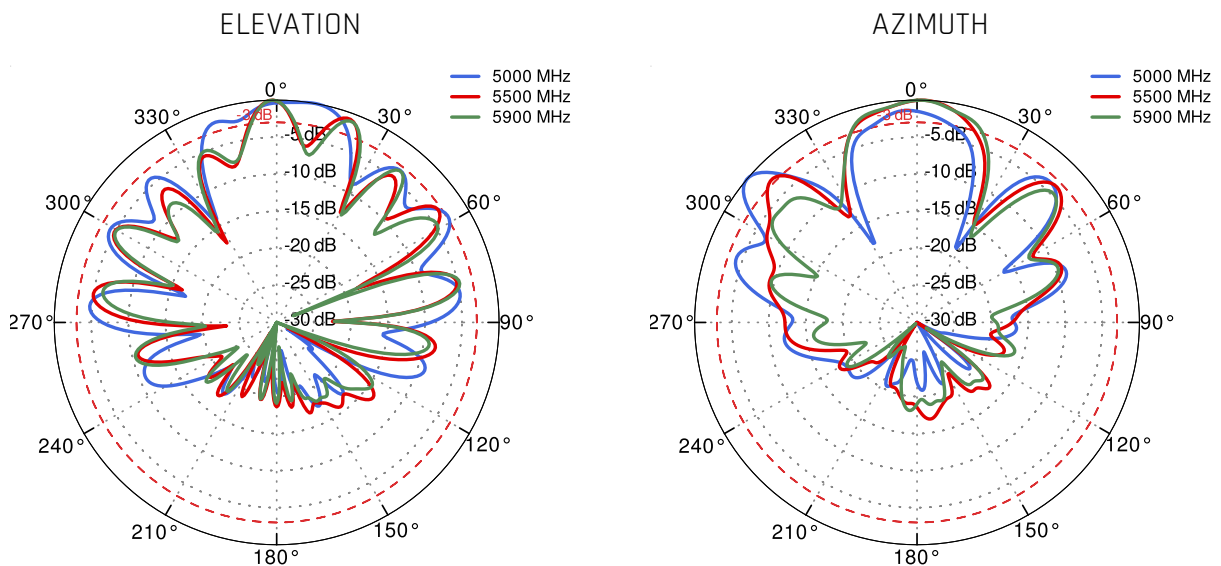

 WIDE BAND 600-6000MHZ, 5G TECHNOLOGY

 FIBERGLASS, WALL OR POLE MOUNTING BRACKET

 80° BEAMWIDTH

 7DBI GAIN

 MADE IN EUROPE

5G / LTE ANTENNA SPECIFICATION

FREQUENCY	617 - 960 MHz 1.7 - 2.7 GHz 3.3 - 4.6 GHz 4.7 - 6.0 GHz
GAIN	617 - 960 MHz : 6 dBi 1.7 - 2.7 GHz : 7 dBi 3.3 - 4.6 GHz : 7 dBi 4.7 - 6.0 GHz : 5.5dBi
VSWR	<2.00, max <3.00
BEAMWIDTH	80°/80° ±15°
POLARIZATION	X (+-45degrees)
IMPEDANCE	50 Ω

PLOTS

VSWR

Gain

PORT 1 - 5G/LTE from 650MHz to 950MHz

PORT 1 - 5G/LTE from 1.71GHz to 2.17GHz

PORT 1 - 5G/LTE from 2.3GHz to 2.7GHz

PORT 1 - 5G/LTE from 3.3GHz to 3.8GHz

PORT 1 - 5G/LTE from 4.2GHz to 4.6GHz

PORT 1 - 5G/LTE from 5.0GHz to 5.9GHz

PORT 2 - 5G/LTE from 650MHz to 950MHz

PORT 2 - 5G/LTE from 1.71GHz to 2.17GHz

PORT 2 - 5G/LTE from 2.3GHz to 2.7GHz

PORT 2 - 5G/LTE from 3.3GHz to 3.8GHz

PORT 2 - 5G/LTE from 4.2GHz to 4.6GHz

PORT 2 - 5G/LTE from 5.0GHz to 5.9GHz

DIMENSIONS