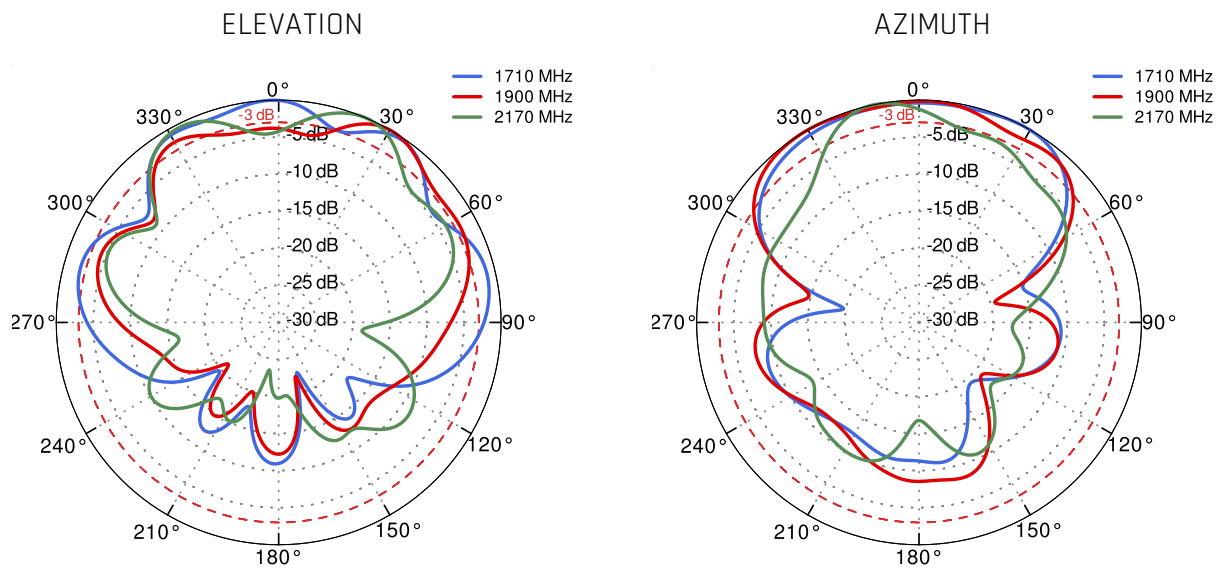

 WIDE BAND 600-6000MHZ, 5G TECHNOLOGY

 FIBERGLASS, WALL OR POLE MOUNTING BRACKET

 80° BEAMWIDTH

 7DBI GAIN

 MADE IN EUROPE

5G / LTE ANTENNA SPECIFICATION

FREQUENCY	617 - 960 MHz 1.7 - 2.7 GHz 3.3 - 4.6 GHz 4.7 - 6.0 GHz
GAIN	617 - 960 MHz : 6 dBi 1.7 - 2.7 GHz : 7 dBi 3.3 - 4.6 GHz : 7 dBi 4.7 - 6.0 GHz : 5.5dBi
VSWR	<2.00, max <3.00
BEAMWIDTH	80°/80° ±15°
POLARIZATION	X (+-45degrees)
IMPEDANCE	50 Ω

5G

	n1	n2	n3	n5	n7	n8	n12	
	n13	n14	n18	n20	n25	n26	n28	
	n29	n30	n34	n38	n39	n40	n41	
617 MHz	n46	n47	n48	n53	n65	n66	n67	6000 MHz
	n71	n77	n78	n79	n80	n81	n82	
	n83	n84	n85	n86	n89	n90	n95	
	n97	n98	n100	n101	n256			

PLOTS

VSWR

Gain

PORT 1 - 5G/LTE from 650MHz to 950MHz

PORT 1 - 5G/LTE from 1.71GHz to 2.17GHz

PORT 1 - 5G/LTE from 2.3GHz to 2.7GHz

PORT 1 - 5G/LTE from 3.3GHz to 3.8GHz

PORT 1 - 5G/LTE from 4.2GHz to 4.6GHz

PORT 1 - 5G/LTE from 5.0GHz to 5.9GHz

PORT 2 - 5G/LTE from 650MHz to 950MHz

PORT 2 - 5G/LTE from 1.71GHz to 2.17GHz

PORT 2 - 5G/LTE from 2.3GHz to 2.7GHz

PORT 2 - 5G/LTE from 3.3GHz to 3.8GHz

PORT 2 - 5G/LTE from 4.2GHz to 4.6GHz