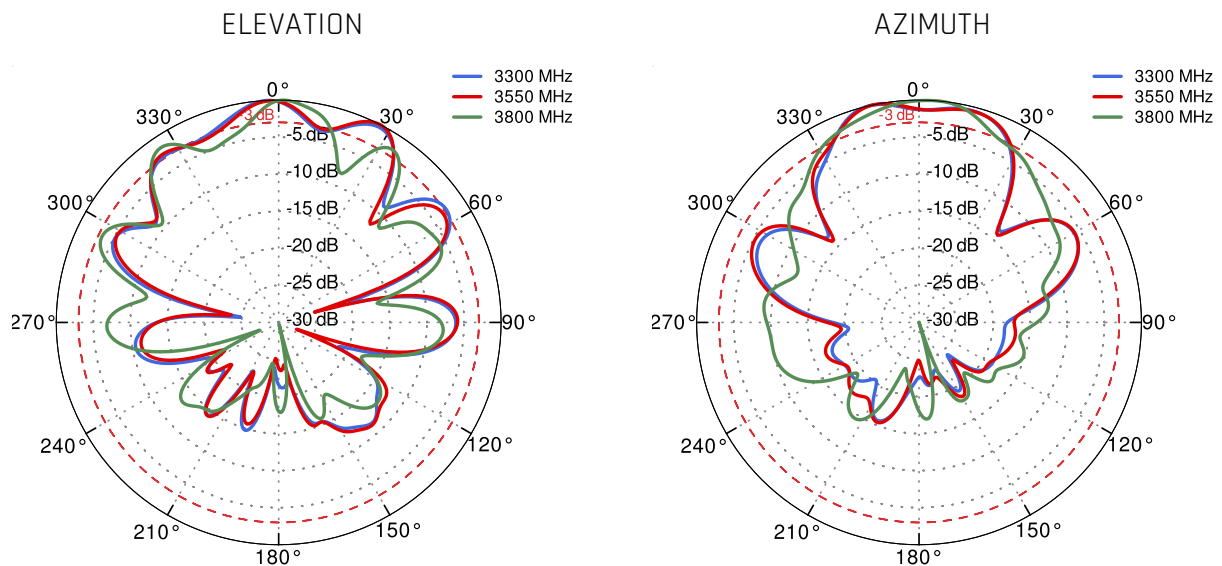

 WIDE BAND 600-6000MHZ, 5G TECHNOLOGY

 FIBERGLASS, WALL OR POLE MOUNTING BRACKET

 80° BEAMWIDTH

 7DBI GAIN

 MADE IN EUROPE

5G / LTE ANTENNA SPECIFICATION

FREQUENCY	617 - 960 MHz 1.7 - 2.7 GHz 3.3 - 4.6 GHz 4.7 - 6.0 GHz
GAIN	617 - 960 MHz : 6 dBi 1.7 - 2.7 GHz : 7 dBi 3.3 - 4.6 GHz : 7 dBi 4.7 - 6.0 GHz : 5.5dBi
VSWR	<2.00, max <3.00
BEAMWIDTH	80°/80° ±15°
POLARIZATION	X (+-45degrees)
IMPEDANCE	50 Ω

5G

	n1	n2	n3	n5	n7	n8	n12	
	n13	n14	n18	n20	n25	n26	n28	
	n29	n30	n34	n38	n39	n40	n41	
617 MHz	n46	n47	n48	n53	n65	n66	n67	6000 MHz
	n71	n77	n78	n79	n80	n81	n82	
	n83	n84	n85	n86	n89	n90	n95	
	n97	n98	n100	n101	n256			

PLOTS

VSWR

Gain

PORT 1 - 5G/LTE from 650MHz to 950MHz

PORT 1 - 5G/LTE from 1.71GHz to 2.17GHz

PORT 1 - 5G/LTE from 2.3GHz to 2.7GHz

PORT 1 - 5G/LTE from 3.3GHz to 3.8GHz

PORT 1 - 5G/LTE from 4.2GHz to 4.6GHz

PORT 1 - 5G/LTE from 5.0GHz to 5.9GHz

PORT 2 - 5G/LTE from 650MHz to 950MHz

PORT 2 - 5G/LTE from 1.71GHz to 2.17GHz

PORT 2 - 5G/LTE from 2.3GHz to 2.7GHz

PORT 2 - 5G/LTE from 3.3GHz to 3.8GHz

PORT 2 - 5G/LTE from 4.2GHz to 4.6GHz