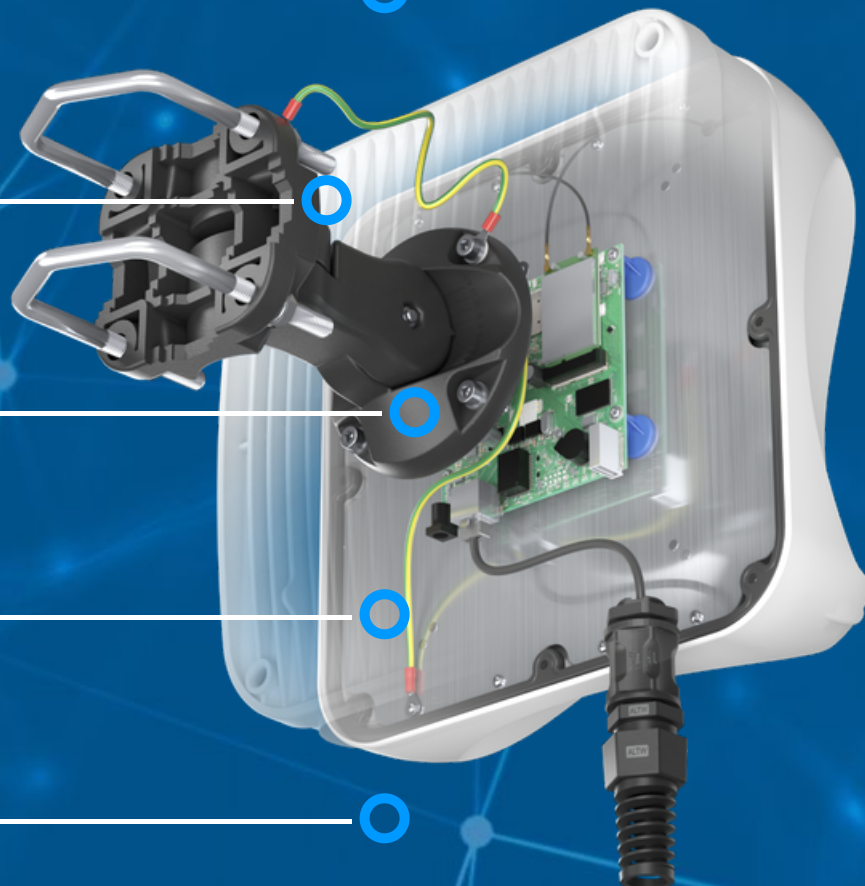

QuMax 5G/LTE MIMO 2x2

INTEGRATED MULTI-BAND 5G DIRECTIONAL ANTENNA + PLACE TO INSTALL ROUTERBOARD WITH MODEM

QuMax 2x2 directional 5G antenna for 5G/LTE modems is ultra wideband 5G outdoor antenna. It's primary designed for LTE/5G/3G/2G 2x2 modems. The antenna covers many LTE bands including the new Extended LTE Band 71 and frequencies; 600 - 6000MHz. The mounting bracket allows the antenna to be installed on the pole or on the wall. It features a special place inside to mount your own electronics. The antenna is equipped with MHF4 connectors (There is no specific order for cable connection).

WIDE BAND 600-6000MHZ, 5G TECHNOLOGY

FIBERGLASS, WALL OR POLE MOUNTING BRACKET

80° BEAMWIDTH

7DBI GAIN

MADE IN EUROPE

5G / LTE ANTENNA SPECIFICATION

FREQUENCY	617 - 960 MHz 1.7 - 2.7 GHz 3.3 - 4.6 GHz 4.7 - 6.0 GHz
GAIN	617 - 960 MHz : 6 dBi 1.7 - 2.7 GHz : 7 dBi 3.3 - 4.6 GHz : 7 dBi 4.7 - 6.0 GHz : 5.5dBi
VSWR	<2.00, max <3.00
BEAMWIDTH	80°/80° ±15°
POLARIZATION	X (+-45degrees)
IMPEDANCE	50 Ω

MECHANICAL SPECIFICATION

MATERIALS	ABS, aluminum, PTFE, fiberglass
CONNECTOR TYPE	MHF4
INGRESS PROTECTION	IP68
DIMENSIONS	486.0 x 292.2 x 105.6 mm 19.13 x 11.50 x 4.16 inch
WEIGHT	2.8 kg 6.17 lbs
OPERATING TEMPERATURE	From -40°C to 80°C From -40°F to 176°F