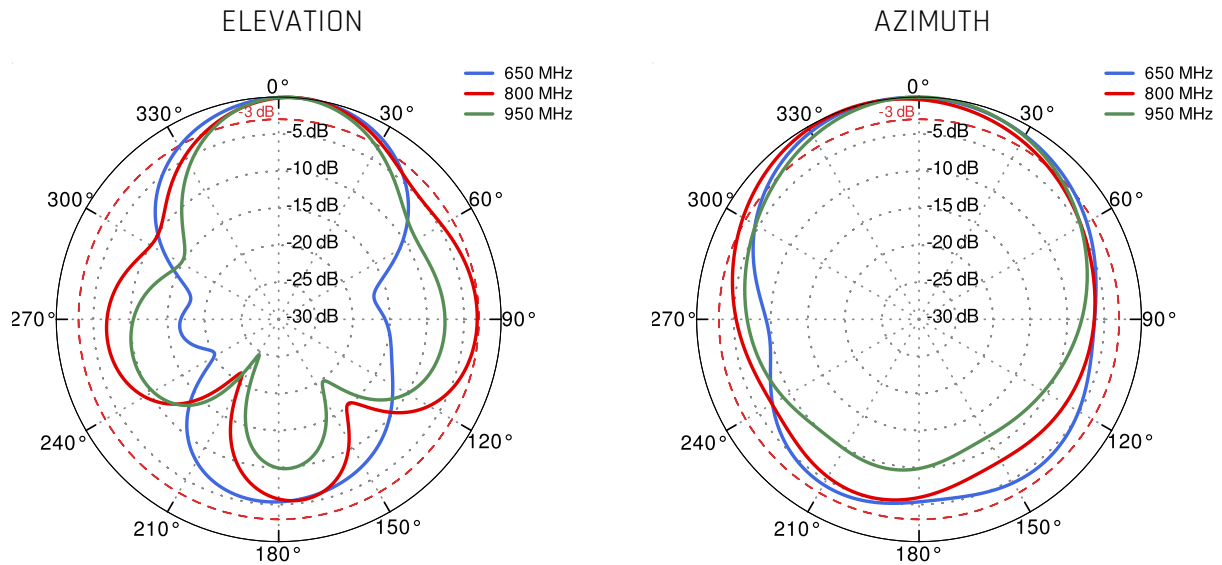

 WIDE BAND 600-6000MHZ, 5G TECHNOLOGY

 FIBERGLASS, WALL OR POLE MOUNTING BRACKET

 80° BEAMWIDTH

 7DBI GAIN

 MADE IN EUROPE

5G / LTE ANTENNA SPECIFICATION

FREQUENCY	617 - 960 MHz 1.7 - 2.7 GHz 3.3 - 4.6 GHz 4.7 - 6.0 GHz
GAIN	617 - 960 MHz : 6 dBi 1.7 - 2.7 GHz : 7 dBi 3.3 - 4.6 GHz : 7 dBi 4.7 - 6.0 GHz : 5.5dBi
VSWR	<2.00, max <3.00
BEAMWIDTH	80°/80° ±15°
POLARIZATION	X (+-45degrees)
IMPEDANCE	50 Ω

5G

	n1	n2	n3	n5	n7	n8	n12	
	n13	n14	n18	n20	n25	n26	n28	
	n29	n30	n34	n38	n39	n40	n41	
617 MHz	n46	n47	n48	n53	n65	n66	n67	6000 MHz
	n71	n77	n78	n79	n80	n81	n82	
	n83	n84	n85	n86	n89	n90	n95	
	n97	n98	n100	n101	n256			

PLOTS

VSWR

Gain

PORT 1 - 5G/LTE from 650MHz to 950MHz

PORT 1 - 5G/LTE from 1.71GHz to 2.17GHz

PORT 1 - 5G/LTE from 2.3GHz to 2.7GHz

PORT 1 - 5G/LTE from 3.3GHz to 3.8GHz

PORT 1 - 5G/LTE from 4.2GHz to 4.6GHz

PORT 1 - 5G/LTE from 5.0GHz to 5.9GHz

PORT 2 - 5G/LTE from 650MHz to 950MHz

PORT 2 - 5G/LTE from 1.71GHz to 2.17GHz

PORT 2 - 5G/LTE from 2.3GHz to 2.7GHz

PORT 2 - 5G/LTE from 3.3GHz to 3.8GHz

PORT 2 - 5G/LTE from 4.2GHz to 4.6GHz