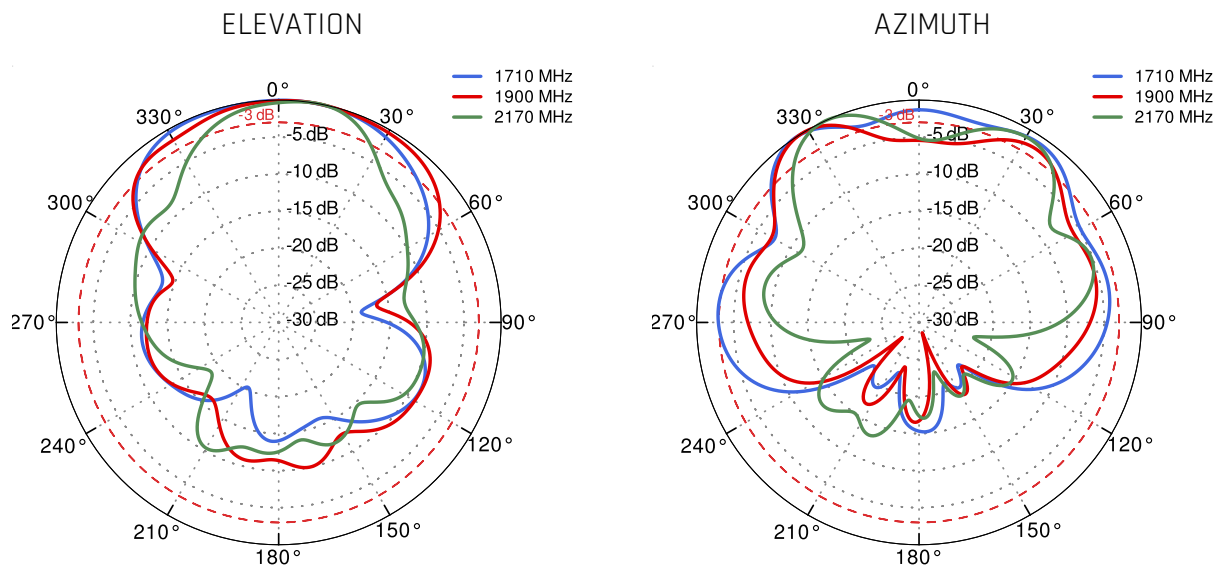

 WIDE BAND 600-6000MHZ, 5G TECHNOLOGY

 FIBERGLASS, WALL OR POLE MOUNTING BRACKET

 80° BEAMWIDTH

 7DBI GAIN

 MADE IN EUROPE

5G / LTE ANTENNA SPECIFICATION

FREQUENCY	617 - 960 MHz 1.7 - 2.7 GHz 3.3 - 4.6 GHz 4.7 - 6.0 GHz
GAIN	617 - 960 MHz : 6 dBi 1.7 - 2.7 GHz : 7 dBi 3.3 - 4.6 GHz : 7 dBi 4.7 - 6.0 GHz : 5.5dBi
VSWR	<2.00, max <3.00
BEAMWIDTH	80°/80° ±15°
POLARIZATION	X (+-45degrees)
IMPEDANCE	50 Ω

5G

	n1	n2	n3	n5	n7	n8	n12	
	n13	n14	n18	n20	n25	n26	n28	
	n29	n30	n34	n38	n39	n40	n41	
617 MHz	n46	n47	n48	n53	n65	n66	n67	6000 MHz
	n71	n77	n78	n79	n80	n81	n82	
	n83	n84	n85	n86	n89	n90	n95	
	n97	n98	n100	n101	n256			

PLOTS

VSWR

Gain

PORT 1 - 5G/LTE from 650MHz to 950MHz

PORT 1 - 5G/LTE from 1.71GHz to 2.17GHz

PORT 1 - 5G/LTE from 2.3GHz to 2.7GHz

PORT 1 - 5G/LTE from 3.3GHz to 3.8GHz

PORT 1 - 5G/LTE from 4.2GHz to 4.6GHz

PORT 2 - 5G/LTE from 5.0GHz to 5.9GHz

DIMENSIONS