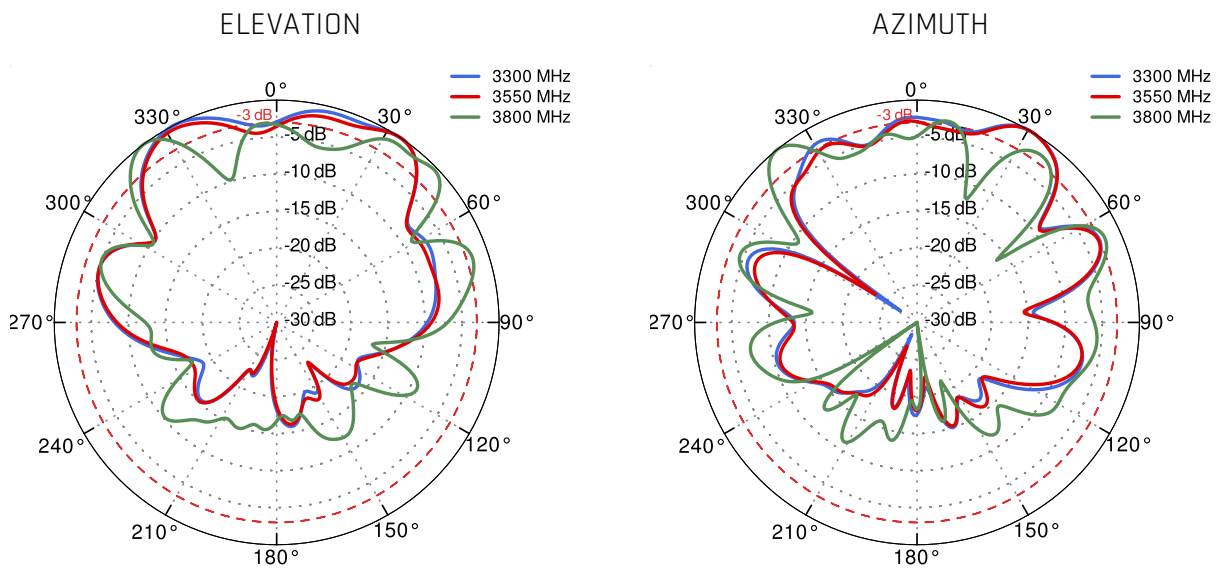

 WIDE BAND 600-6000MHZ, 5G TECHNOLOGY

 FIBERGLASS, WALL OR POLE MOUNTING BRACKET

 80° BEAMWIDTH

 7DBI GAIN

 MADE IN EUROPE

5G / LTE ANTENNA SPECIFICATION

FREQUENCY	617 - 960 MHz 1.7 - 2.7 GHz 3.3 - 4.6 GHz 4.7 - 6.0 GHz
GAIN	617 - 960 MHz : 6 dBi 1.7 - 2.7 GHz : 7 dBi 3.3 - 4.6 GHz : 7 dBi 4.7 - 6.0 GHz : 5.5dBi
VSWR	<2.00, max <3.00
BEAMWIDTH	80°/80° ±15°
POLARIZATION	X (+-45degrees)
IMPEDANCE	50 Ω

5G

	n1	n2	n3	n5	n7	n8	n12	
	n13	n14	n18	n20	n25	n26	n28	
	n29	n30	n34	n38	n39	n40	n41	
617 MHz	n46	n47	n48	n53	n65	n66	n67	6000 MHz
	n71	n77	n78	n79	n80	n81	n82	
	n83	n84	n85	n86	n89	n90	n95	
	n97	n98	n100	n101	n256			

PLOTS

VSWR

Gain

PORT 1 - 5G/LTE from 650MHz to 950MHz

PORT 1 - 5G/LTE from 1.71GHz to 2.17GHz

PORT 1 - 5G/LTE from 2.3GHz to 2.7GHz

PORT 1 - 5G/LTE from 3.3GHz to 3.8GHz

PORT 1 - 5G/LTE from 4.2GHz to 4.6GHz

PORT 1 - 5G/LTE from 5.0GHz to 5.9GHz

PORT 2 - 5G/LTE from 650MHz to 950MHz

PORT 2 - 5G/LTE from 1.71GHz to 2.17GHz

PORT 2 - 5G/LTE from 2.3GHz to 2.7GHz

PORT 2 - 5G/LTE from 3.3GHz to 3.8GHz

PORT 2 - 5G/LTE from 4.2GHz to 4.6GHz