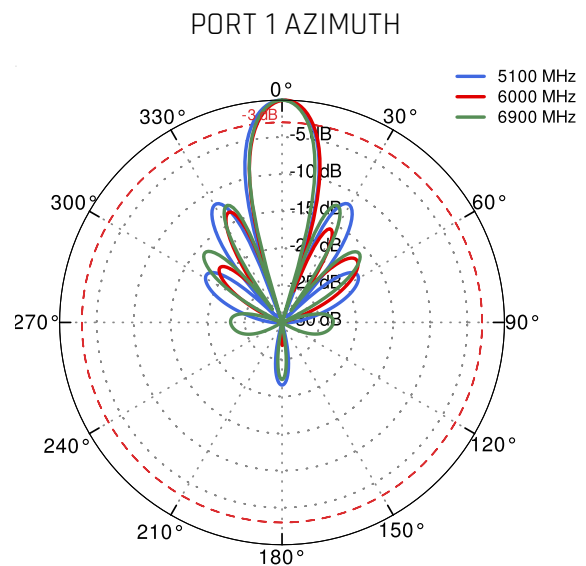

Wi-Fi from 5.1GHz to 6.9 GHz