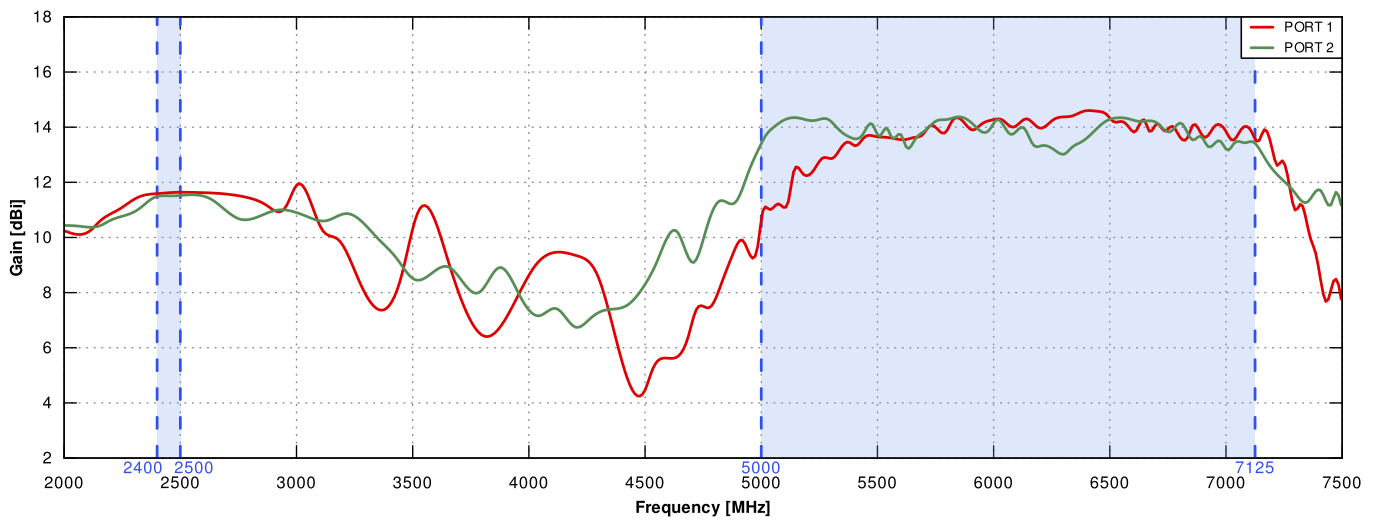

ANTENNA **PERFECTLY MATCHED** WITH THE ROUTER

MADE IN **EUROPE**

WI-FI ANTENNA SPECIFICATION

FREQUENCY	2.4 - 2.5 GHz 5.1 - 7.125 GHz
GAIN	2.4 - 2.5 GHz : 12 dBi 5.1 - 7.125 GHz : 14 dBi
VSWR	< 2.00
BEAMWIDTH	2.4 - 2.5 GHz - 90°/30° ±5° 5.1 - 7.125 GHz - 90°/16° ±5°
POLARIZATION	Horizontal Vertical
IMPEDANCE	50 Ω
FRONT-TO-BACK	> 20 dB > 25 dB

BLUETOOTH ANTENNA SPECIFICATION

FREQUENCY	2.30 - 2.60 GHz
GAIN	3 dBi
VSWR	<1.70, max <2.00
BEAMWIDTH	360°/25° ±5°
POLARIZATION	Vertical
IMPEDANCE	50 Ω

MECHANICAL SPECIFICATION

MATERIALS	ABS, aluminum, PTFE, Fiberglass
CONNECTOR TYPE	RJ45
INGRESS PROTECTION	IP67
DIMENSIONS	272 x 276 x 96 mm 10.71 x 10.87 x 3.78 inch
WEIGHT	1.8 kg 3.97 lbs
OPERATING TEMPERATURE	From -40°C to 80°C From -40°F to 176°F
ENCLOSURE RECOMMENDED TIGHTENING TORQUE	0.6 - 0.8 Nm
MAST DIAMETER	25-66mm 0.98-2.60 inch

PLOTS

VSWR

GAIN

Wi-Fi from 2.4GHz to 2.5GHz

Wi-Fi from 5.1GHz to 6.9 GHz

Wi-Fi from 2.4GHz to 2.5GHz

Wi-Fi from 5.1GHz to 6.9GHz

DIMENSIONS