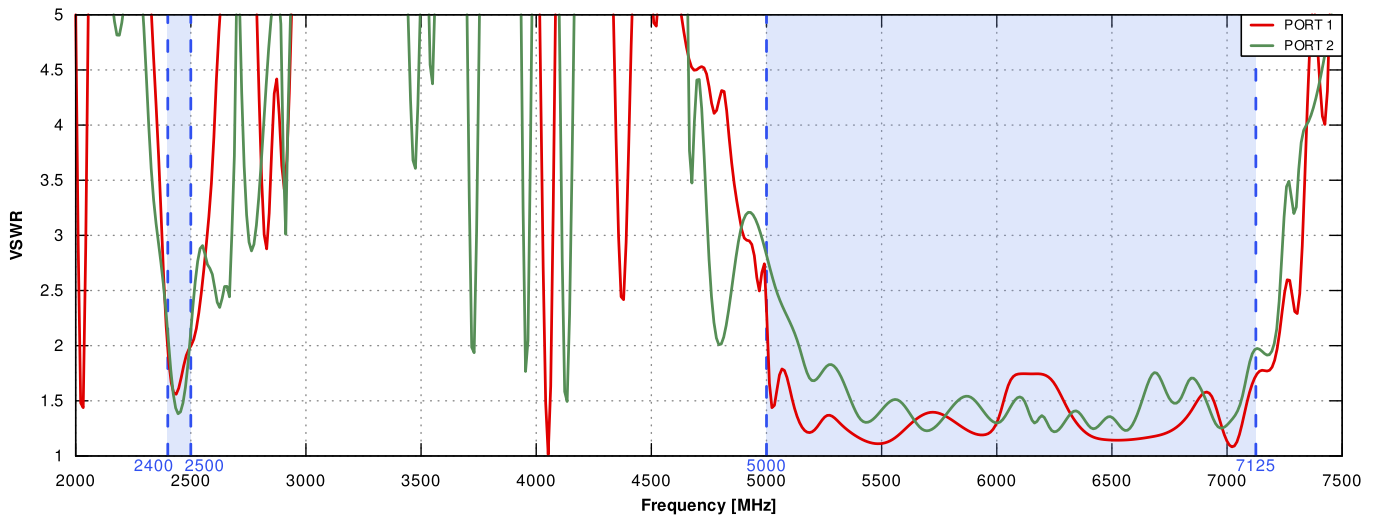

ANTENNA **PERFECTLY MATCHED** WITH THE ROUTER

MADE IN **EUROPE**

WI-FI ANTENNA SPECIFICATION

FREQUENCY	2.4 - 2.5 GHz 5.1 - 7.125 GHz
GAIN	2.4 - 2.5 GHz : 12 dBi 5.1 - 7.125 GHz : 14 dBi
VSWR	< 2.00
BEAMWIDTH	2.4 - 2.5 GHz - 90°/30° ±5° 5.1 - 7.125 GHz - 90°/16° ±5°
POLARIZATION	Horizontal Vertical
IMPEDANCE	50 Ω
FRONT-TO-BACK	> 20 dB > 25 dB

BLUETOOTH ANTENNA SPECIFICATION

FREQUENCY	2.30 - 2.60 GHz
GAIN	3 dBi
VSWR	<1.70, max <2.00
BEAMWIDTH	360°/25° ±5°
POLARIZATION	Vertical
IMPEDANCE	50 Ω

MECHANICAL SPECIFICATION

MATERIALS	ABS, aluminum, PTFE, Fiberglass
CONNECTOR TYPE	RJ45
INGRESS PROTECTION	IP67
DIMENSIONS	272 x 276 x 96 mm 10.71 x 10.87 x 3.78 inch
WEIGHT	1.8 kg 3.97 lbs
OPERATING TEMPERATURE	From -40°C to 80°C From -40°F to 176°F
ENCLOSURE RECOMMENDED TIGHTENING TORQUE	0.6 - 0.8 Nm
MAST DIAMETER	25-66mm 0.98-2.60 inch

PLOTS

VSWR

GAIN

Wi-Fi from 2.4GHz to 2.5GHz

Wi-Fi from 5.1GHz to 6.9 GHz

Wi-Fi from 2.4GHz to 2.5GHz

Wi-Fi from 5.1GHz to 6.9GHz

DIMENSIONS