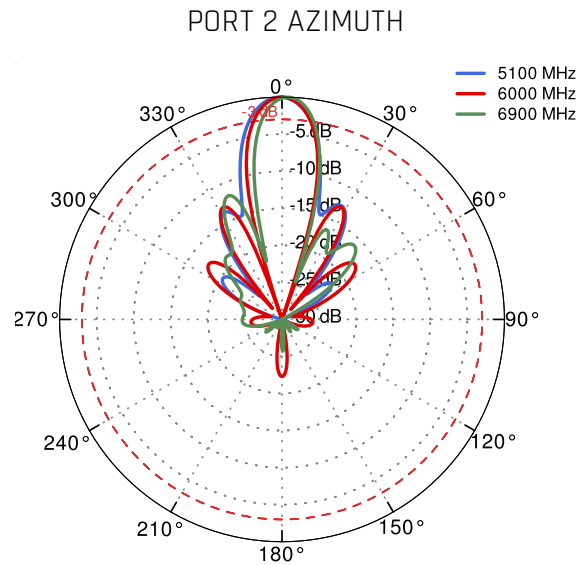

ANTENNA **PERFECTLY MATCHED** WITH THE ROUTER

MADE IN **EUROPE**

WI-FI ANTENNA SPECIFICATION

FREQUENCY	2.4 - 2.5 GHz 5.1 - 7.125 GHz
GAIN	2.4 - 2.5 GHz : 12 dBi 5.1 - 7.125 GHz : 14 dBi
VSWR	< 2.00
BEAMWIDTH	2.4 - 2.5 GHz - 90°/30° ±5° 5.1 - 7.125 GHz - 90°/16° ±5°
POLARIZATION	Horizontal Vertical
IMPEDANCE	50 Ω
FRONT-TO-BACK	> 20 dB > 25 dB

BLUETOOTH ANTENNA SPECIFICATION

FREQUENCY	2.30 - 2.60 GHz
GAIN	3 dBi
VSWR	<1.70, max <2.00
BEAMWIDTH	360°/25° ±5°
POLARIZATION	Vertical
IMPEDANCE	50 Ω

MECHANICAL SPECIFICATION

MATERIALS	ABS, aluminum, PTFE, Fiberglass
CONNECTOR TYPE	RJ45
INGRESS PROTECTION	IP67
DIMENSIONS	272 x 276 x 96 mm 10.71 x 10.87 x 3.78 inch
WEIGHT	1.8 kg 3.97 lbs
OPERATING TEMPERATURE	From -40°C to 80°C From -40°F to 176°F
ENCLOSURE RECOMMENDED TIGHTENING TORQUE	0.6 - 0.8 Nm
MAST DIAMETER	25-66mm 0.98-2.60 inch

PLOTS

VSWR

GAIN

Wi-Fi from 2.4GHz to 2.5GHz

Wi-Fi from 5.1GHz to 6.9 GHz

Wi-Fi from 2.4GHz to 2.5GHz

Wi-Fi from 5.1GHz to 6.9GHz

DIMENSIONS