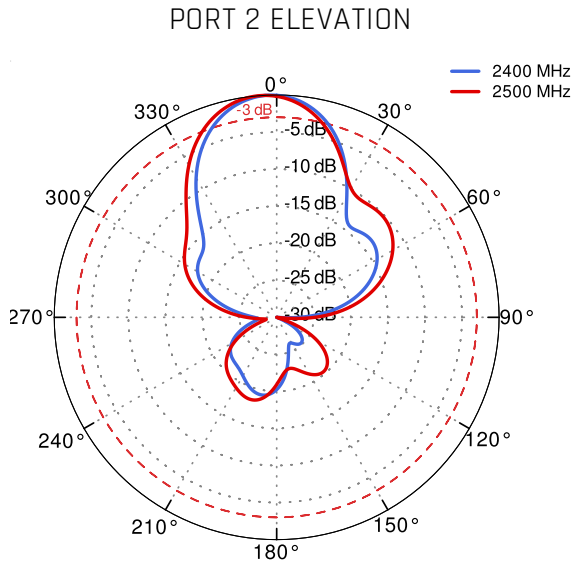

ANTENNA **PERFECTLY MATCHED** WITH THE ROUTER

MADE IN **EUROPE**

WI-FI ANTENNA SPECIFICATION

FREQUENCY	2.4 - 2.5 GHz 5.1 - 7.125 GHz
GAIN	2.4 - 2.5 GHz : 12 dBi 5.1 - 7.125 GHz : 14 dBi
VSWR	< 2.00
BEAMWIDTH	2.4 - 2.5 GHz - 90°/30° ±5° 5.1 - 7.125 GHz - 90°/16° ±5°
POLARIZATION	Horizontal Vertical
IMPEDANCE	50 Ω
FRONT-TO-BACK	> 20 dB > 25 dB

BLUETOOTH ANTENNA SPECIFICATION

FREQUENCY	2.30 - 2.60 GHz
GAIN	3 dBi
VSWR	<1.70, max <2.00
BEAMWIDTH	360°/25° ±5°
POLARIZATION	Vertical
IMPEDANCE	50 Ω

MECHANICAL SPECIFICATION

MATERIALS	ABS, aluminum, PTFE, Fiberglass
CONNECTOR TYPE	RJ45
INGRESS PROTECTION	IP67
DIMENSIONS	272 x 276 x 96 mm 10.71 x 10.87 x 3.78 inch
WEIGHT	1.8 kg 3.97 lbs
OPERATING TEMPERATURE	From -40°C to 80°C From -40°F to 176°F
ENCLOSURE RECOMMENDED TIGHTENING TORQUE	0.6 - 0.8 Nm
MAST DIAMETER	25-66mm 0.98-2.60 inch

PLOTS

VSWR

GAIN

Wi-Fi from 2.4GHz to 2.5GHz

Wi-Fi from 5.1GHz to 6.9 GHz

Wi-Fi from 2.4GHz to 2.5GHz

Wi-Fi from 5.1GHz to 6.9GHz

DIMENSIONS