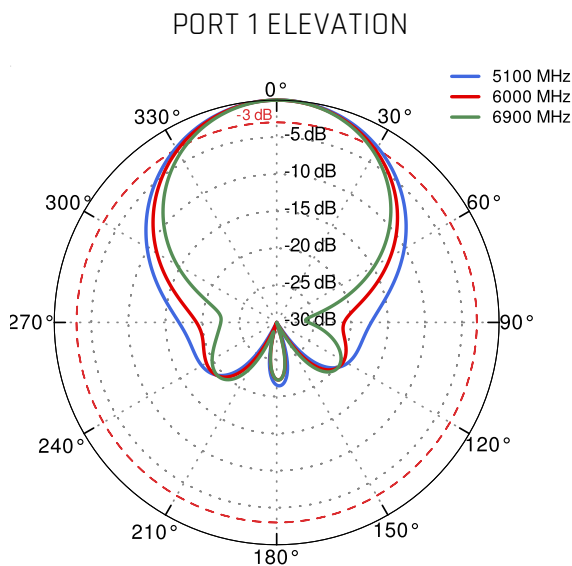

ANTENNA **PERFECTLY MATCHED** WITH THE ROUTER

MADE IN **EUROPE**

WI-FI ANTENNA SPECIFICATION

FREQUENCY	2.4 - 2.5 GHz 5.1 - 7.125 GHz
GAIN	2.4 - 2.5 GHz : 12 dBi 5.1 - 7.125 GHz : 14 dBi
VSWR	< 2.00
BEAMWIDTH	2.4 - 2.5 GHz - 90°/30° ±5° 5.1 - 7.125 GHz - 90°/16° ±5°
POLARIZATION	Horizontal Vertical
IMPEDANCE	50 Ω
FRONT-TO-BACK	> 20 dB > 25 dB

BLUETOOTH ANTENNA SPECIFICATION

FREQUENCY	2.30 - 2.60 GHz
GAIN	3 dBi
VSWR	<1.70, max <2.00
BEAMWIDTH	360°/25° ±5°
POLARIZATION	Vertical
IMPEDANCE	50 Ω

MECHANICAL SPECIFICATION

MATERIALS	ABS, aluminum, PTFE, Fiberglass
CONNECTOR TYPE	RJ45
INGRESS PROTECTION	IP67
DIMENSIONS	272 x 276 x 96 mm 10.71 x 10.87 x 3.78 inch
WEIGHT	1.8 kg 3.97 lbs
OPERATING TEMPERATURE	From -40°C to 80°C From -40°F to 176°F
ENCLOSURE RECOMMENDED TIGHTENING TORQUE	0.6 - 0.8 Nm
MAST DIAMETER	25-66mm 0.98-2.60 inch

PLOTS

VSWR

GAIN

Wi-Fi from 2.4GHz to 2.5GHz

Wi-Fi from 5.1GHz to 6.9 GHz

Wi-Fi from 2.4GHz to 2.5GHz

Wi-Fi from 5.1GHz to 6.9GHz

DIMENSIONS