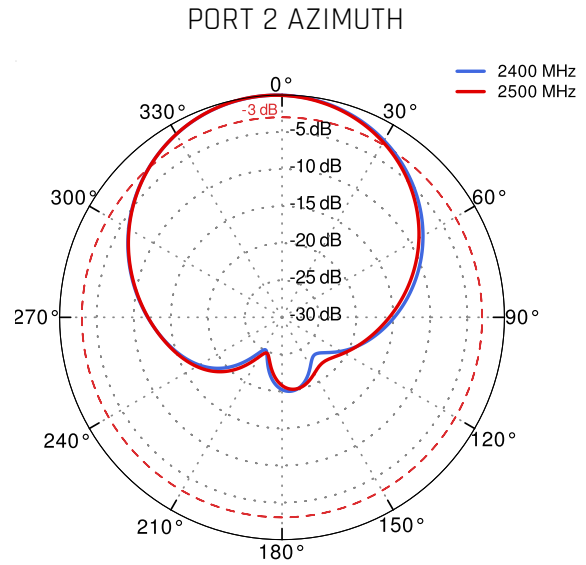

ANTENNA **PERFECTLY MATCHED** WITH THE ROUTER

MADE IN **EUROPE**

WI-FI ANTENNA SPECIFICATION

FREQUENCY	2.4 - 2.5 GHz 5.1 - 7.125 GHz
GAIN	2.4 - 2.5 GHz : 12 dBi 5.1 - 7.125 GHz : 14 dBi
VSWR	< 2.00
BEAMWIDTH	2.4 - 2.5 GHz - 90°/30° ±5° 5.1 - 7.125 GHz - 90°/16° ±5°
POLARIZATION	Horizontal Vertical
IMPEDANCE	50 Ω
FRONT-TO-BACK	> 20 dB > 25 dB

BLUETOOTH ANTENNA SPECIFICATION

FREQUENCY	2.30 - 2.60 GHz
GAIN	3 dBi
VSWR	<1.70, max <2.00
BEAMWIDTH	360°/25° ±5°
POLARIZATION	Vertical
IMPEDANCE	50 Ω

MECHANICAL SPECIFICATION

MATERIALS	ABS, aluminum, PTFE, Fiberglass
CONNECTOR TYPE	RJ45
INGRESS PROTECTION	IP67
DIMENSIONS	272 x 276 x 96 mm 10.71 x 10.87 x 3.78 inch
WEIGHT	1.8 kg 3.97 lbs
OPERATING TEMPERATURE	From -40°C to 80°C From -40°F to 176°F
ENCLOSURE RECOMMENDED TIGHTENING TORQUE	0.6 - 0.8 Nm
MAST DIAMETER	25-66mm 0.98-2.60 inch

PLOTS

VSWR

GAIN

Wi-Fi from 2.4GHz to 2.5GHz

Wi-Fi from 5.1GHz to 6.9 GHz

Wi-Fi from 2.4GHz to 2.5GHz

Wi-Fi from 5.1GHz to 6.9GHz

DIMENSIONS