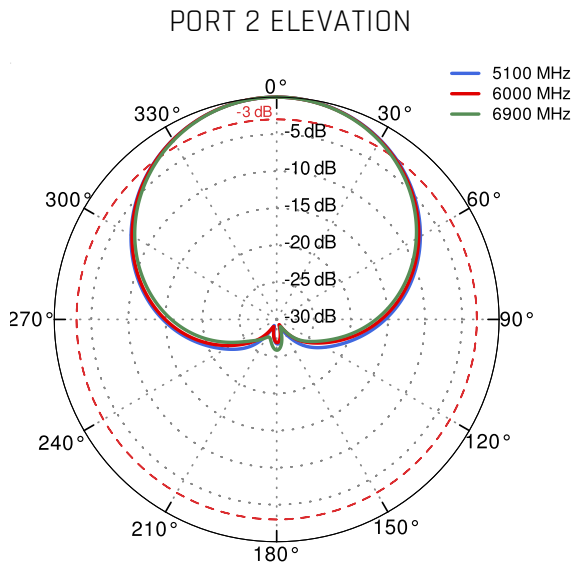

ANTENNA **PERFECTLY MATCHED** WITH THE ROUTER

MADE IN **EUROPE**

WI-FI ANTENNA SPECIFICATION

FREQUENCY	2.4 - 2.5 GHz 5.1 - 7.125 GHz
GAIN	2.4 - 2.5 GHz : 12 dBi 5.1 - 7.125 GHz : 14 dBi
VSWR	< 2.00
BEAMWIDTH	2.4 - 2.5 GHz - 90°/30° ±5° 5.1 - 7.125 GHz - 90°/16° ±5°
POLARIZATION	Horizontal Vertical
IMPEDANCE	50 Ω
FRONT-TO-BACK	> 20 dB > 25 dB

BLUETOOTH ANTENNA SPECIFICATION

FREQUENCY	2.30 - 2.60 GHz
GAIN	3 dBi
VSWR	<1.70, max <2.00
BEAMWIDTH	360°/25° ±5°
POLARIZATION	Vertical
IMPEDANCE	50 Ω

MECHANICAL SPECIFICATION

MATERIALS	ABS, aluminum, PTFE, Fiberglass
CONNECTOR TYPE	RJ45
INGRESS PROTECTION	IP67
DIMENSIONS	272 x 276 x 96 mm 10.71 x 10.87 x 3.78 inch
WEIGHT	1.8 kg 3.97 lbs
OPERATING TEMPERATURE	From -40°C to 80°C From -40°F to 176°F
ENCLOSURE RECOMMENDED TIGHTENING TORQUE	0.6 - 0.8 Nm
MAST DIAMETER	25-66mm 0.98-2.60 inch

PLOTS

VSWR

GAIN

Wi-Fi from 2.4GHz to 2.5GHz

Wi-Fi from 5.1GHz to 6.9 GHz

Wi-Fi from 2.4GHz to 2.5GHz

Wi-Fi from 5.1GHz to 6.9GHz

DIMENSIONS