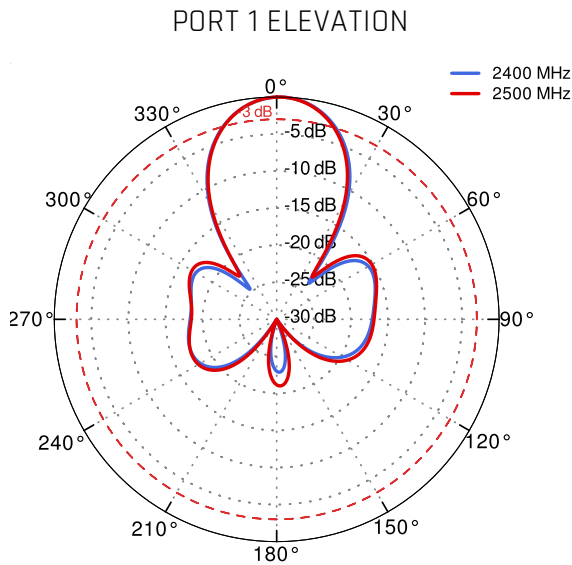

ANTENNA **PERFECTLY MATCHED** WITH THE ROUTER

MADE IN **EUROPE**

WI-FI ANTENNA SPECIFICATION

FREQUENCY	2.4 - 2.5 GHz 5.1 - 7.125 GHz
GAIN	2.4 - 2.5 GHz : 12 dBi 5.1 - 7.125 GHz : 14 dBi
VSWR	< 2.00
BEAMWIDTH	2.4 - 2.5 GHz - 90°/30° ±5° 5.1 - 7.125 GHz - 90°/16° ±5°
POLARIZATION	Horizontal Vertical
IMPEDANCE	50 Ω
FRONT-TO-BACK	> 20 dB > 25 dB

BLUETOOTH ANTENNA SPECIFICATION

FREQUENCY	2.30 - 2.60 GHz
GAIN	3 dBi
VSWR	<1.70, max <2.00
BEAMWIDTH	360°/25° ±5°
POLARIZATION	Vertical
IMPEDANCE	50 Ω

MECHANICAL SPECIFICATION

MATERIALS	ABS, aluminum, PTFE, Fiberglass
CONNECTOR TYPE	RJ45
INGRESS PROTECTION	IP67
DIMENSIONS	272 x 276 x 96 mm 10.71 x 10.87 x 3.78 inch
WEIGHT	1.8 kg 3.97 lbs
OPERATING TEMPERATURE	From -40°C to 80°C From -40°F to 176°F
ENCLOSURE RECOMMENDED TIGHTENING TORQUE	0.6 - 0.8 Nm
MAST DIAMETER	25-66mm 0.98-2.60 inch

PLOTS

VSWR

GAIN

Wi-Fi from 2.4GHz to 2.5GHz

Wi-Fi from 5.1GHz to 6.9 GHz

Wi-Fi from 2.4GHz to 2.5GHz

Wi-Fi from 5.1GHz to 6.9GHz

DIMENSIONS