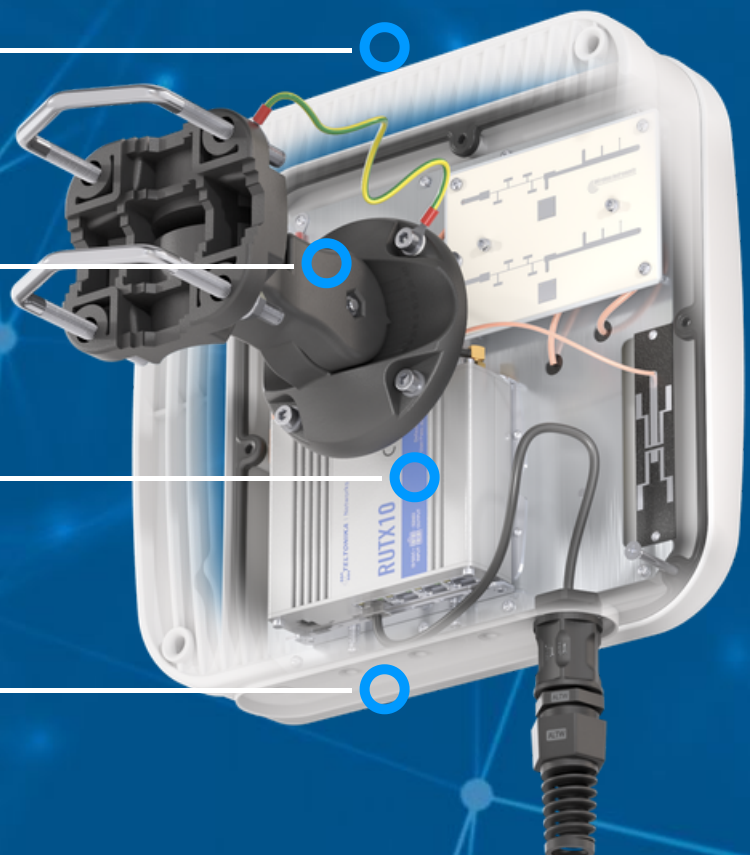

ALL ANTENNAS AND TELTONIKA ROUTER INTEGRATED **IN ONE ENCLOSURE**

OUTDOOR ANTENNA WORKS IN **ANY WEATHER CONDITIONS**, IP67

ANTENNA **PERFECTLY MATCHED** WITH THE ROUTER

MADE IN **EUROPE**