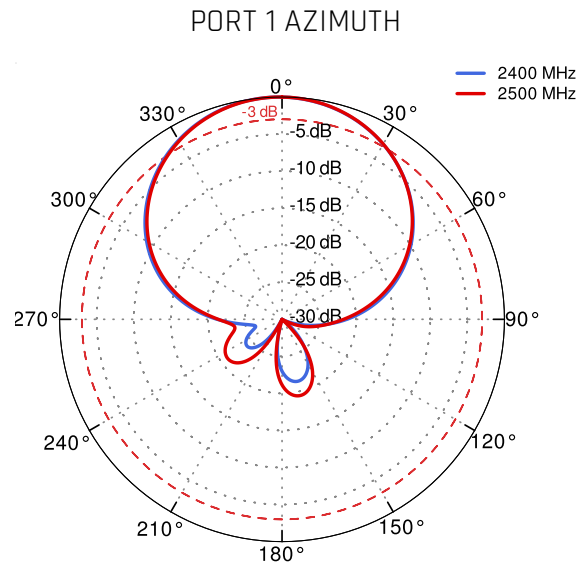

Wi-Fi from 2.4GHz to 2.5GHz