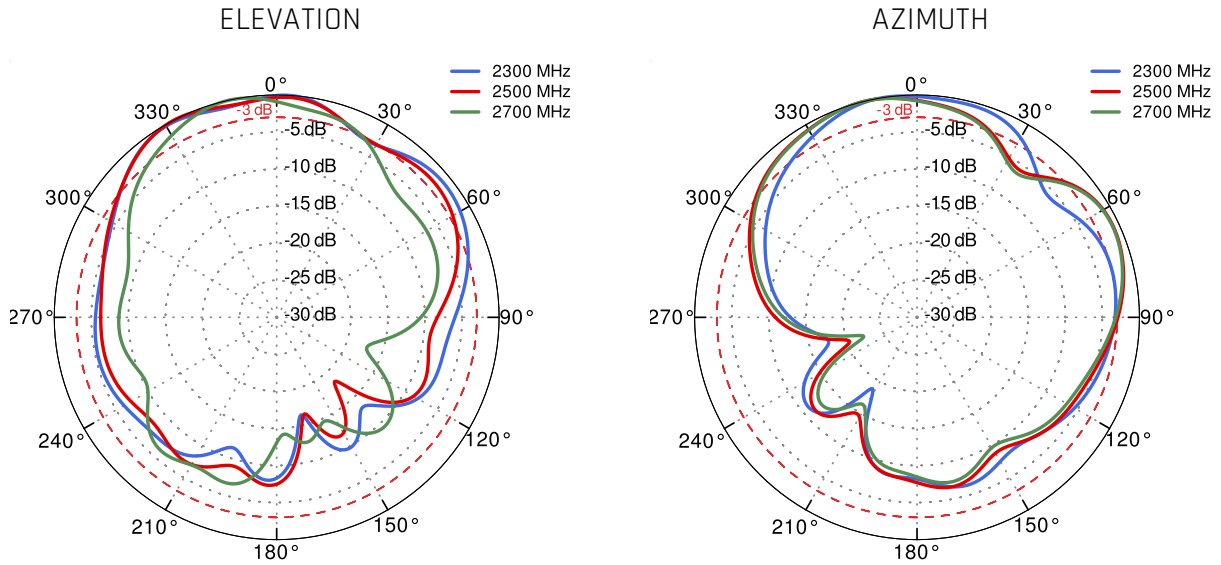

FREQUENCY	0.694 - 0.96 GHz 1.7 - 2.2 GHz 2.2 - 2.7 GHz
SUPPORTED LTE/5G BANDS	1, 2, 3, 4, 5, 7, 8, 9, 10, 12, 13, 14, 17, 18, 19, 20, 25, 26, 27, 28, 29, 30, 33, 34, 35, 36, 37, 38, 39, 40, 41, 44, 53, 65, 66, 67, 68, 69, 85, 103, n80, n81, n82, n83, n84, n85, n89, n90, n95, n97, n98, n100, n101, n256
GAIN	0.694 - 0.96 GHz : 4 dBi 1.7 - 2.2 GHz : 5 dBi 2.2 - 2.7 GHz : 6 dBi
FRONT-TO-BACK	>8 dB
VSWR	<1.30, max <1.80
BEAMWIDTH	90°/90° ±30°
POLARIZATION	Vertical
IMPEDANCE	50 Ω

MECHANICAL SPECIFICATION

MATERIALS	ABS, aluminum, PTFE, Fiberglass
CONNECTOR TYPE	RJ45
INGRESS PROTECTION	IP67
DIMENSIONS	272 x 276 x 96 mm 10.71 x 10.87 x 3.78 inch
WEIGHT	1.8 kg 3.97 lbs
OPERATING TEMPERATURE	From -40°C to 80°C From -40°F to 176°F
ENCLOSURE RECOMMENDED TIGHTENING TORQUE	0.6 - 0.8 Nm
MAST DIAMETER	25-66mm 0.98-2.60 inch

PLOTS

VSWR

GAIN

From 700MHz to 900MHz

From 1.71GHz to 2.17GHz

From 2.3GHz to 2.7GHz

DIMENSIONS