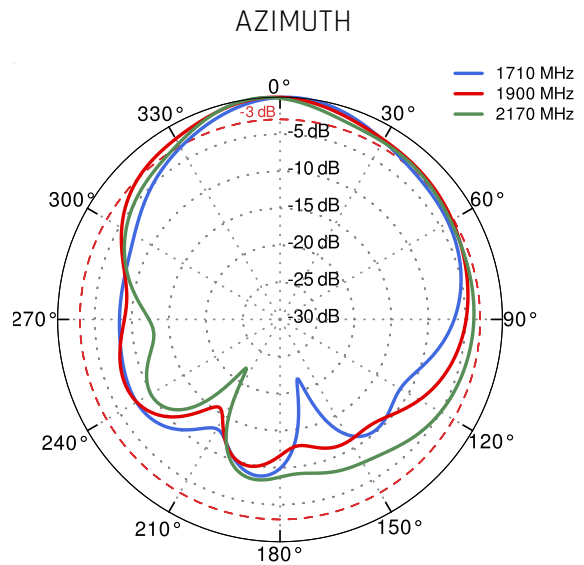

QuMax for TRB140 with housing

Integrated outdoor multi band high power LTE directional antenna + place to install Teltonika TRB140 (All-in-one)

QuMax offers the most powerful directional LTE antenna of all QuWireless antennas. It is dedicated to connections with long distance to base station. It is designed to have Teltonika **TRB140 with housing** router installed inside IP67 enclosure. It is the first choice for fixed installations in industrial environment. This antenna is also compatible with TRB141, TRB142, TRB143 and TRB145.

FREQUENCY	0.694 - 0.96 GHz 1.7 - 2.2 GHz 2.2 - 2.7 GHz
SUPPORTED LTE/5G BANDS	1, 2, 3, 4, 5, 7, 8, 9, 10, 12, 13, 14, 17, 18, 19, 20, 25, 26, 27, 28, 29, 30, 33, 34, 35, 36, 37, 38, 39, 40, 41, 44, 53, 65, 66, 67, 68, 69, 85, 103, n80, n81, n82, n83, n84, n85, n89, n90, n95, n97, n98, n100, n101, n256
GAIN	0.694 - 0.96 GHz : 4 dBi 1.7 - 2.2 GHz : 5 dBi 2.2 - 2.7 GHz : 6 dBi
FRONT-TO-BACK	>8 dB
VSWR	<1.30, max <1.80
BEAMWIDTH	90°/90° ±30°
POLARIZATION	Vertical
IMPEDANCE	50 Ω

MECHANICAL SPECIFICATION

MATERIALS	ABS, aluminum, PTFE, Fiberglass
CONNECTOR TYPE	RJ45
INGRESS PROTECTION	IP67
DIMENSIONS	272 x 276 x 96 mm 10.71 x 10.87 x 3.78 inch
WEIGHT	1.8 kg 3.97 lbs
OPERATING TEMPERATURE	From -40°C to 80°C From -40°F to 176°F
ENCLOSURE RECOMMENDED TIGHTENING TORQUE	0.6 - 0.8 Nm
MAST DIAMETER	25-66mm 0.98-2.60 inch

PLOTS

VSWR

GAIN

From 700MHz to 900MHz

From 1.71GHz to 2.17GHz

From 2.3GHz to 2.7GHz

DIMENSIONS