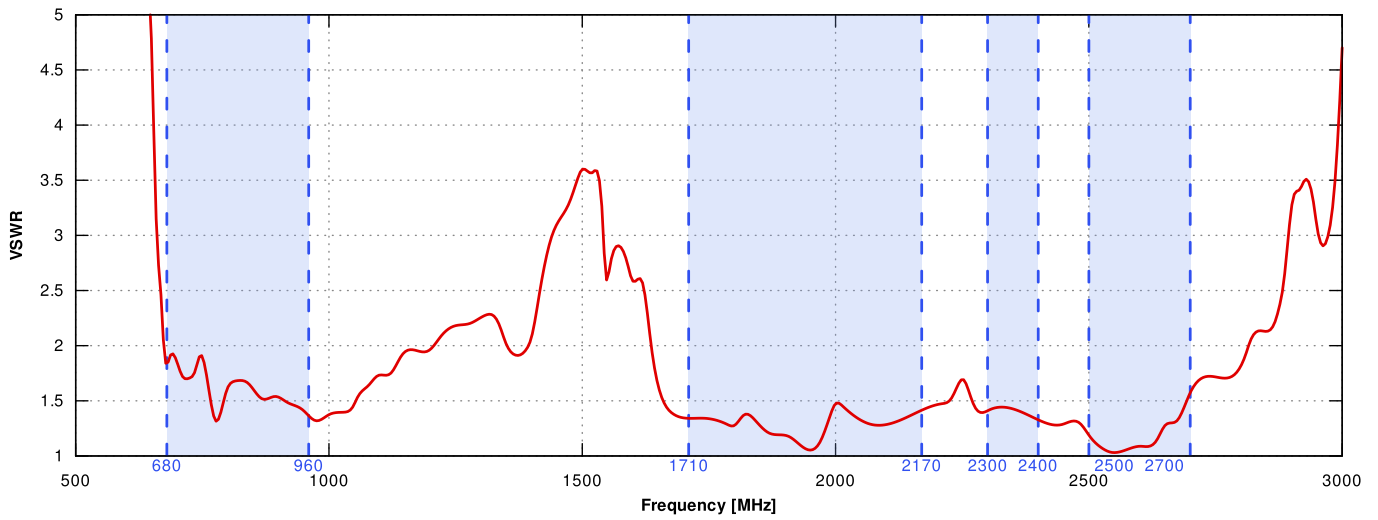

QuMax for TRB140 with housing

Integrated outdoor multi band high power LTE directional antenna + place to install Teltonika TRB140 (All-in-one)

QuMax offers the most powerful directional LTE antenna of all QuWireless antennas. It is dedicated to connections with long distance to base station. It is designed to have Teltonika **TRB140 with housing** router installed inside IP67 enclosure. It is the first choice for fixed installations in industrial environment. This antenna is also compatible with TRB141, TRB142, TRB143 and TRB145.

FREQUENCY	0.694 - 0.96 GHz 1.7 - 2.2 GHz 2.2 - 2.7 GHz
SUPPORTED LTE/5G BANDS	1, 2, 3, 4, 5, 7, 8, 9, 10, 12, 13, 14, 17, 18, 19, 20, 25, 26, 27, 28, 29, 30, 33, 34, 35, 36, 37, 38, 39, 40, 41, 44, 53, 65, 66, 67, 68, 69, 85, 103, n80, n81, n82, n83, n84, n85, n89, n90, n95, n97, n98, n100, n101, n256
GAIN	0.694 - 0.96 GHz : 4 dBi 1.7 - 2.2 GHz : 5 dBi 2.2 - 2.7 GHz : 6 dBi
FRONT-TO-BACK	>8 dB
VSWR	<1.30, max <1.80
BEAMWIDTH	90°/90° ±30°
POLARIZATION	Vertical
IMPEDANCE	50 Ω

MECHANICAL SPECIFICATION

MATERIALS	ABS, aluminum, PTFE, Fiberglass
CONNECTOR TYPE	RJ45
INGRESS PROTECTION	IP67
DIMENSIONS	272 x 276 x 96 mm 10.71 x 10.87 x 3.78 inch
WEIGHT	1.8 kg 3.97 lbs
OPERATING TEMPERATURE	From -40°C to 80°C From -40°F to 176°F
ENCLOSURE RECOMMENDED TIGHTENING TORQUE	0.6 - 0.8 Nm
MAST DIAMETER	25-66mm 0.98-2.60 inch

PLOTS

VSWR

GAIN

From 700MHz to 900MHz

From 1.71GHz to 2.17GHz

From 2.3GHz to 2.7GHz

DIMENSIONS