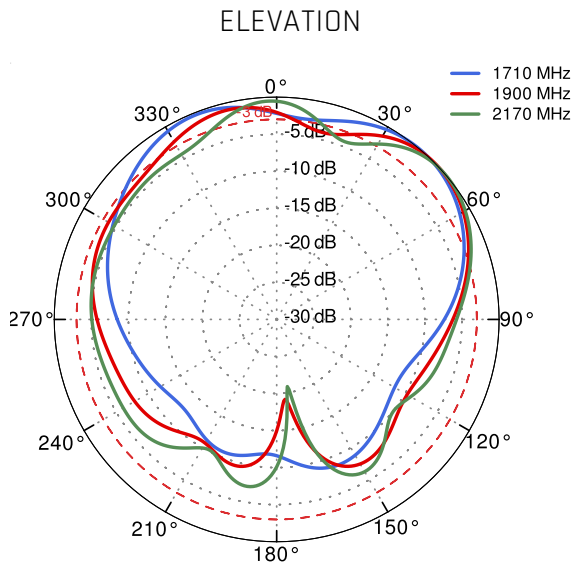

FREQUENCY	0.694 - 0.96 GHz 1.7 - 2.2 GHz 2.2 - 2.7 GHz
SUPPORTED LTE/5G BANDS	1, 2, 3, 4, 5, 7, 8, 9, 10, 12, 13, 14, 17, 18, 19, 20, 25, 26, 27, 28, 29, 30, 33, 34, 35, 36, 37, 38, 39, 40, 41, 44, 53, 65, 66, 67, 68, 69, 85, 103, n80, n81, n82, n83, n84, n85, n89, n90, n95, n97, n98, n100, n101, n256
GAIN	0.694 - 0.96 GHz : 4 dBi 1.7 - 2.2 GHz : 5 dBi 2.2 - 2.7 GHz : 6 dBi
FRONT-TO-BACK	>8 dB
VSWR	<1.30, max <1.80
BEAMWIDTH	90°/90° ±30°
POLARIZATION	Vertical
IMPEDANCE	50 Ω

MECHANICAL SPECIFICATION

MATERIALS	ABS, aluminum, PTFE, Fiberglass
CONNECTOR TYPE	RJ45
INGRESS PROTECTION	IP67
DIMENSIONS	272 x 276 x 96 mm 10.71 x 10.87 x 3.78 inch
WEIGHT	1.8 kg 3.97 lbs
OPERATING TEMPERATURE	From -40°C to 80°C From -40°F to 176°F
ENCLOSURE RECOMMENDED TIGHTENING TORQUE	0.6 - 0.8 Nm
MAST DIAMETER	25-66mm 0.98-2.60 inch

PLOTS

VSWR

GAIN

From 700MHz to 900MHz

From 1.71GHz to 2.17GHz

From 2.3GHz to 2.7GHz

DIMENSIONS