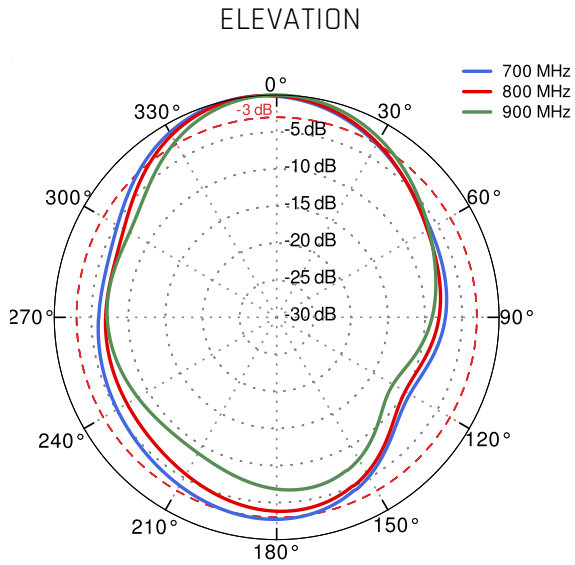

FREQUENCY	0.694 - 0.96 GHz 1.7 - 2.2 GHz 2.2 - 2.7 GHz
SUPPORTED LTE/5G BANDS	1, 2, 3, 4, 5, 7, 8, 9, 10, 12, 13, 14, 17, 18, 19, 20, 25, 26, 27, 28, 29, 30, 33, 34, 35, 36, 37, 38, 39, 40, 41, 44, 53, 65, 66, 67, 68, 69, 85, 103, n80, n81, n82, n83, n84, n85, n89, n90, n95, n97, n98, n100, n101, n256
GAIN	0.694 - 0.96 GHz : 4 dBi 1.7 - 2.2 GHz : 5 dBi 2.2 - 2.7 GHz : 6 dBi
FRONT-TO-BACK	>8 dB
VSWR	<1.30, max <1.80
BEAMWIDTH	90°/90° ±30°
POLARIZATION	Vertical
IMPEDANCE	50 Ω

MECHANICAL SPECIFICATION

MATERIALS	ABS, aluminum, PTFE, Fiberglass
CONNECTOR TYPE	RJ45
INGRESS PROTECTION	IP67
DIMENSIONS	272 x 276 x 96 mm 10.71 x 10.87 x 3.78 inch
WEIGHT	1.8 kg 3.97 lbs
OPERATING TEMPERATURE	From -40°C to 80°C From -40°F to 176°F
ENCLOSURE RECOMMENDED TIGHTENING TORQUE	0.6 - 0.8 Nm
MAST DIAMETER	25-66mm 0.98-2.60 inch

PLOTS

VSWR

GAIN

From 700MHz to 900MHz

From 1.71GHz to 2.17GHz

From 2.3GHz to 2.7GHz

DIMENSIONS