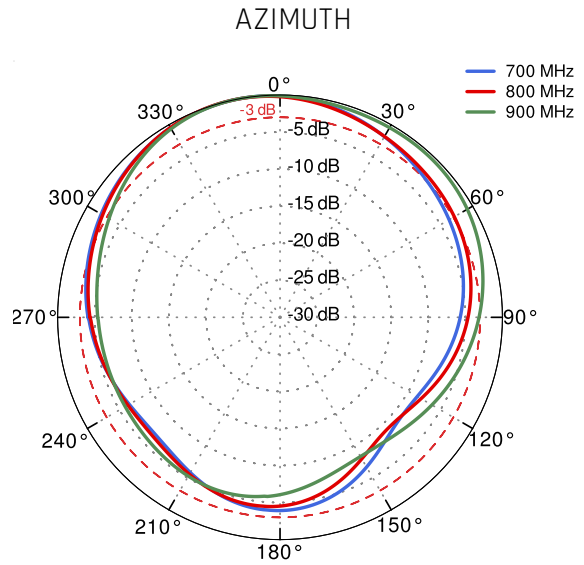

QuMax for TRB140 with housing

Integrated outdoor multi band high power LTE directional antenna + place to install Teltonika TRB140 (All-in-one)

QuMax offers the most powerful directional LTE antenna of all QuWireless antennas. It is dedicated to connections with long distance to base station. It is designed to have Teltonika **TRB140 with housing** router installed inside IP67 enclosure. It is the first choice for fixed installations in industrial environment. This antenna is also compatible with TRB141, TRB142, TRB143 and TRB145.

FREQUENCY	0.694 - 0.96 GHz 1.7 - 2.2 GHz 2.2 - 2.7 GHz
SUPPORTED LTE/5G BANDS	1, 2, 3, 4, 5, 7, 8, 9, 10, 12, 13, 14, 17, 18, 19, 20, 25, 26, 27, 28, 29, 30, 33, 34, 35, 36, 37, 38, 39, 40, 41, 44, 53, 65, 66, 67, 68, 69, 85, 103, n80, n81, n82, n83, n84, n85, n89, n90, n95, n97, n98, n100, n101, n256
GAIN	0.694 - 0.96 GHz : 4 dBi 1.7 - 2.2 GHz : 5 dBi 2.2 - 2.7 GHz : 6 dBi
FRONT-TO-BACK	>8 dB
VSWR	<1.30, max <1.80
BEAMWIDTH	90°/90° ±30°
POLARIZATION	Vertical
IMPEDANCE	50 Ω

MECHANICAL SPECIFICATION

MATERIALS	ABS, aluminum, PTFE, Fiberglass
CONNECTOR TYPE	RJ45
INGRESS PROTECTION	IP67
DIMENSIONS	272 x 276 x 96 mm 10.71 x 10.87 x 3.78 inch
WEIGHT	1.8 kg 3.97 lbs
OPERATING TEMPERATURE	From -40°C to 80°C From -40°F to 176°F
ENCLOSURE RECOMMENDED TIGHTENING TORQUE	0.6 - 0.8 Nm
MAST DIAMETER	25-66mm 0.98-2.60 inch

PLOTS

VSWR

GAIN

From 700MHz to 900MHz

From 1.71GHz to 2.17GHz

From 2.3GHz to 2.7GHz

DIMENSIONS