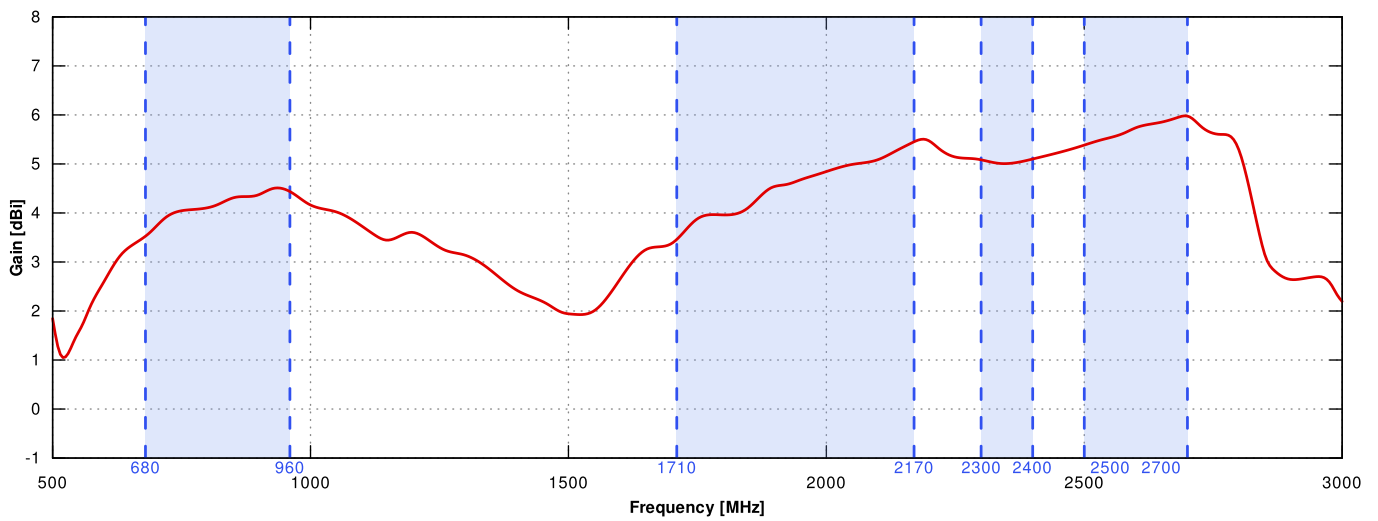

FREQUENCY	0.694 - 0.96 GHz 1.7 - 2.2 GHz 2.2 - 2.7 GHz
SUPPORTED LTE/5G BANDS	1, 2, 3, 4, 5, 7, 8, 9, 10, 12, 13, 14, 17, 18, 19, 20, 25, 26, 27, 28, 29, 30, 33, 34, 35, 36, 37, 38, 39, 40, 41, 44, 53, 65, 66, 67, 68, 69, 85, 103, n80, n81, n82, n83, n84, n85, n89, n90, n95, n97, n98, n100, n101, n256
GAIN	0.694 - 0.96 GHz : 4 dBi 1.7 - 2.2 GHz : 5 dBi 2.2 - 2.7 GHz : 6 dBi
FRONT-TO-BACK	>8 dB
VSWR	<1.30, max <1.80
BEAMWIDTH	90°/90° ±30°
POLARIZATION	Vertical
IMPEDANCE	50 Ω

MECHANICAL SPECIFICATION

MATERIALS	ABS, aluminum, PTFE, Fiberglass
CONNECTOR TYPE	RJ45
INGRESS PROTECTION	IP67
DIMENSIONS	272 x 276 x 96 mm 10.71 x 10.87 x 3.78 inch
WEIGHT	1.8 kg 3.97 lbs
OPERATING TEMPERATURE	From -40°C to 80°C From -40°F to 176°F
ENCLOSURE RECOMMENDED TIGHTENING TORQUE	0.6 - 0.8 Nm
MAST DIAMETER	25-66mm 0.98-2.60 inch

PLOTS

VSWR

GAIN

From 700MHz to 900MHz

From 1.71GHz to 2.17GHz

From 2.3GHz to 2.7GHz

DIMENSIONS