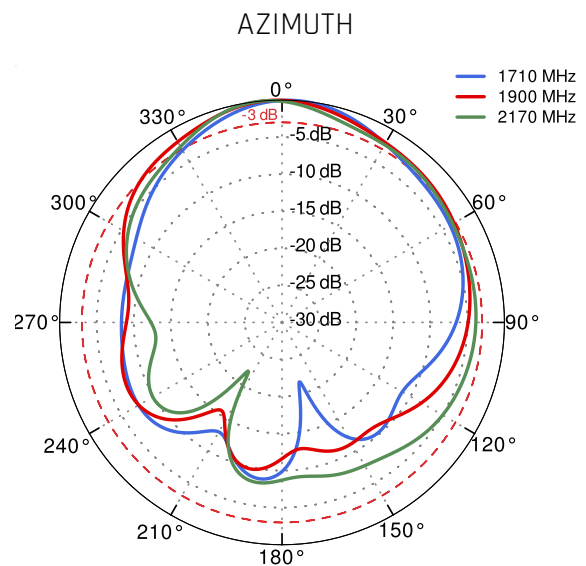

From 1.71GHz to 2.17GHz