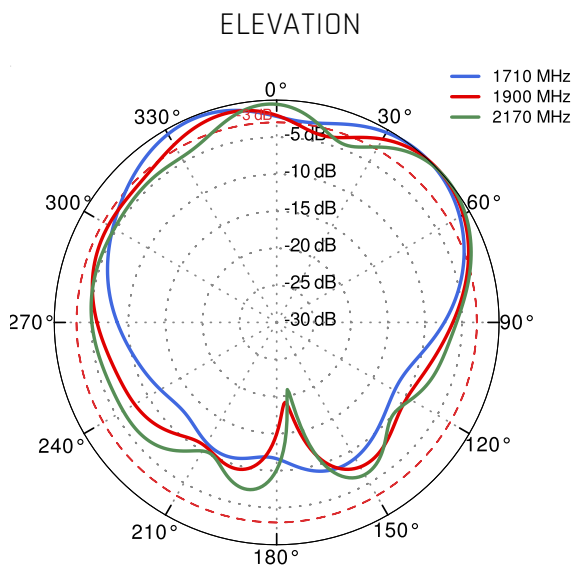

From 1.71GHz to 2.17GHz