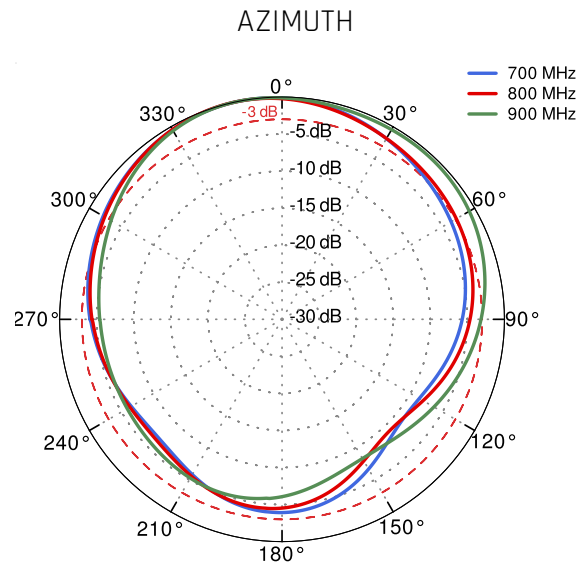

From 700MHz to 900MHz