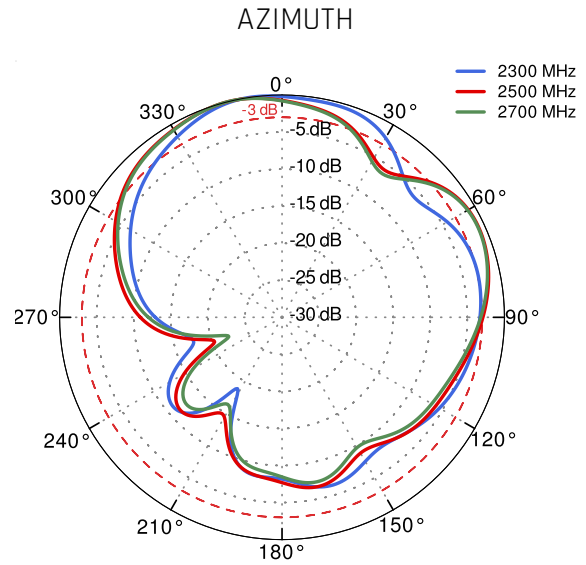

From 2.3GHz to 2.7GHz