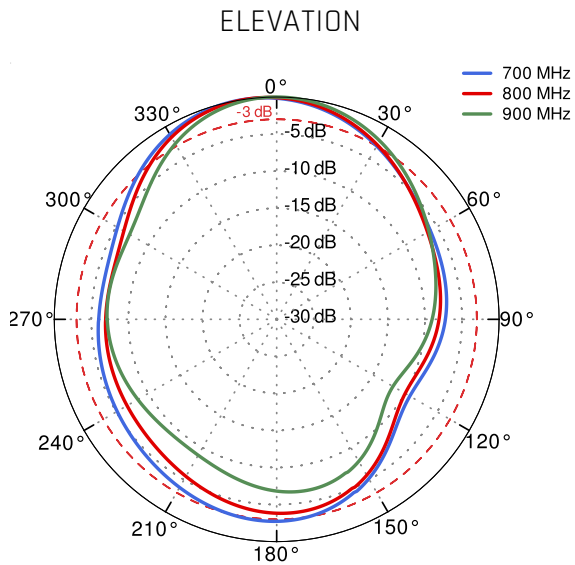

From 700MHz to 900MHz