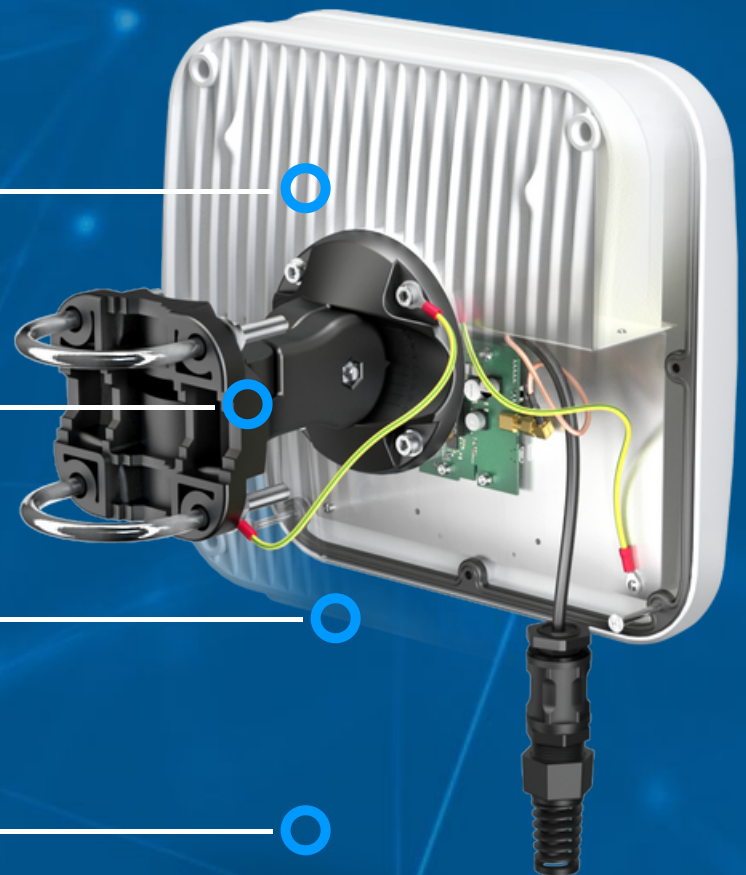

# QuMax for TRB140

**Integrated outdoor multi band high power LTE directional antenna + place to install Teltonika TRB140 (All-in-one)**

QuMax offers the most powerful directional LTE antenna of all QuWireless antennas. It is dedicated to connections with long distance to base station. It is designed to have Teltonika **TRB140** router installed inside IP67 enclosure. It is the first choice for fixed installations in industrial environment.

This antenna is also compatible with TRB141, TRB142, TRB143 and TRB145.

**4G**  
LTE  
694-2700MHz  
6 dBi  
DIRECTIONAL  
IP 67  
-40° TO +80°

ALL ANTENNAS AND TELTONIKA  
ROUTER INTEGRATED **IN ONE**  
ENCLOSURE

OUTDOOR ANTENNA WORKS IN **ANY**  
WEATHER CONDITIONS, IP67

ANTENNA **PERFECTLY MATCHED** WITH  
THE ROUTER

MADE IN **EUROPE**