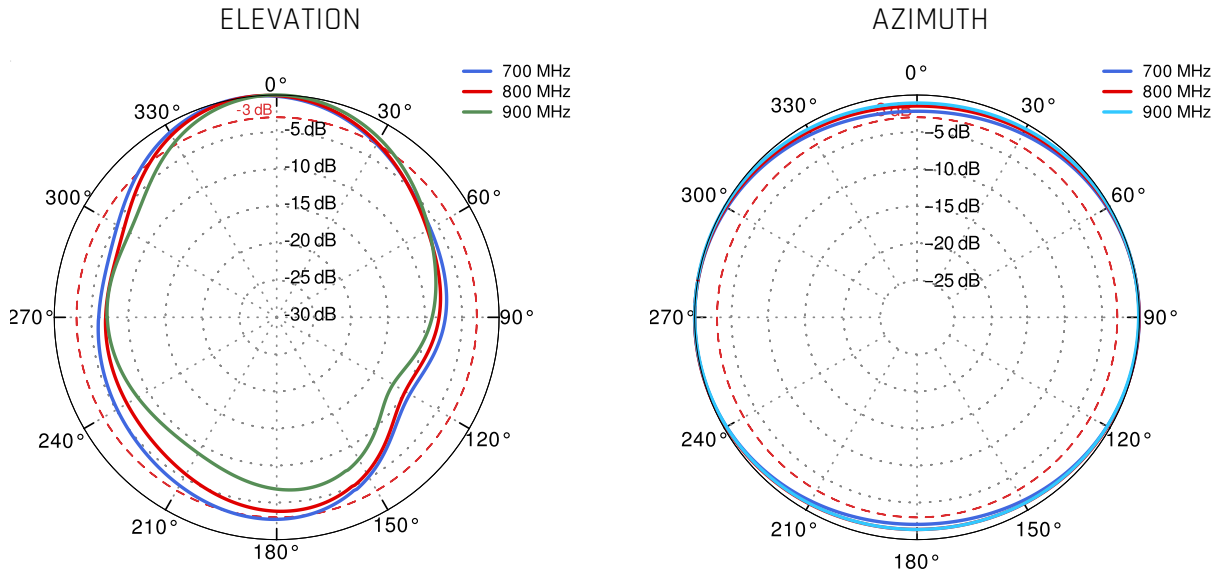

FREQUENCY	694 - 960 MHz 1.7 - 2.2 GHz 2.2 - 2.7 GHz
SUPPORTED LTE/5G BANDS	1, 2, 3, 4, 5, 6, 7, 8, 9, 10, 12, 13, 14, 17, 18, 19, 20, 23, 25, 26, 27, 28, 29, 30, 33, 34, 35, 36, 37, 38, 39, 40, 41, 44, 53, 59, 62, 65, 66, 67, 68, 69, 85, n80, n81, n82, n83, n84, n86, n89, n90, n95
GAIN	694 - 960 MHz : 4 dBi 1.7 - 2.2 GHz : 5 dBi 2.2 - 2.7 GHz : 6 dBi
FRONT-TO-BACK	>8 dB
VSWR	<1.30, max <1.80
BEAMWIDTH	90°/90° ±30°
POLARIZATION	Vertical
IMPEDANCE	50 Ω
CONNECTOR	2x SMA

FREQUENCY BANDS

LTE / 4G GSM

694 MHz	5	6	8	12	13	14	17	960 MHz
	18	19	20	26	27	28	29	
	44	67	68	85	n81	n82	n83	
	n89							

LTE / 4G UMTS

1710 MHz	1	2	3	4	9	10	25	2170 MHz
	33	34	35	36	37	39	59	
	62	n80	n84	n86	n95			

LTE / 4G WCS DARS

2300 MHz	30	40						2400 MHz
-------------	----	----	--	--	--	--	--	-------------

LTE / 4G

2400 MHz	7	38	41	53	69	n90		2700 MHz
-------------	---	----	----	----	----	-----	--	-------------

PLOTS

VSWR for LTE antenna

Gain for LTE antenna

LTE from 700MHz to 900MHz

LTE from 1.71GHz to 2.17GHz

LTE from 2.3GHz to 2.7GHz

DIMENSIONS