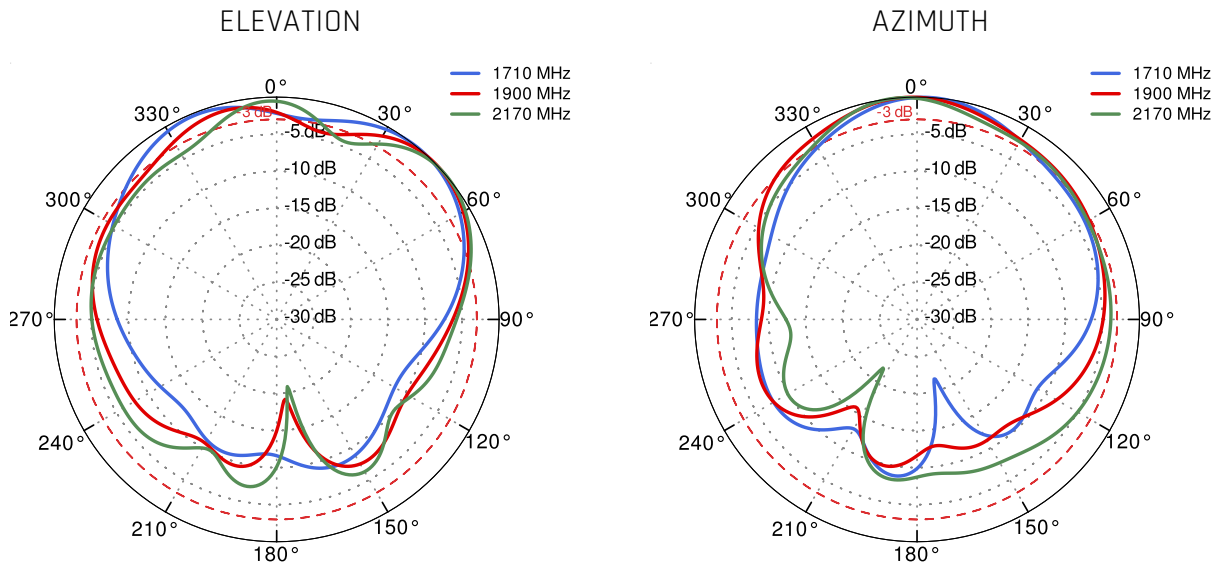

FREQUENCY	694 - 960 MHz 1.7 - 2.2 GHz 2.2 - 2.7 GHz
SUPPORTED LTE/5G BANDS	1, 2, 3, 4, 5, 6, 7, 8, 9, 10, 12, 13, 14, 17, 18, 19, 20, 23, 25, 26, 27, 28, 29, 30, 33, 34, 35, 36, 37, 38, 39, 40, 41, 44, 53, 59, 62, 65, 66, 67, 68, 69, 85, n80, n81, n82, n83, n84, n86, n89, n90, n95
GAIN	694 - 960 MHz : 4 dBi 1.7 - 2.2 GHz : 5 dBi 2.2 - 2.7 GHz : 6 dBi
FRONT-TO-BACK	>8 dB
VSWR	<1.30, max <1.80
BEAMWIDTH	90°/90° ±30°
POLARIZATION	Vertical
IMPEDANCE	50 Ω
CONNECTOR	2x SMA

FREQUENCY BANDS

LTE / 4G GSM

694 MHz	5	6	8	12	13	14	17	960 MHz
	18	19	20	26	27	28	29	
	44	67	68	85	n81	n82	n83	
	n89							

LTE / 4G UMTS

1710 MHz	1	2	3	4	9	10	25	2170 MHz
	33	34	35	36	37	39	59	
	62	n80	n84	n86	n95			

LTE / 4G WCS DARS

2300 MHz	30	40						2400 MHz
-------------	----	----	--	--	--	--	--	-------------

LTE / 4G

2400 MHz	7	38	41	53	69	n90		2700 MHz
-------------	---	----	----	----	----	-----	--	-------------

PLOTS

VSWR for LTE antenna

Gain for LTE antenna

LTE from 700MHz to 900MHz

LTE from 1.71GHz to 2.17GHz

LTE from 2.3GHz to 2.7GHz

DIMENSIONS