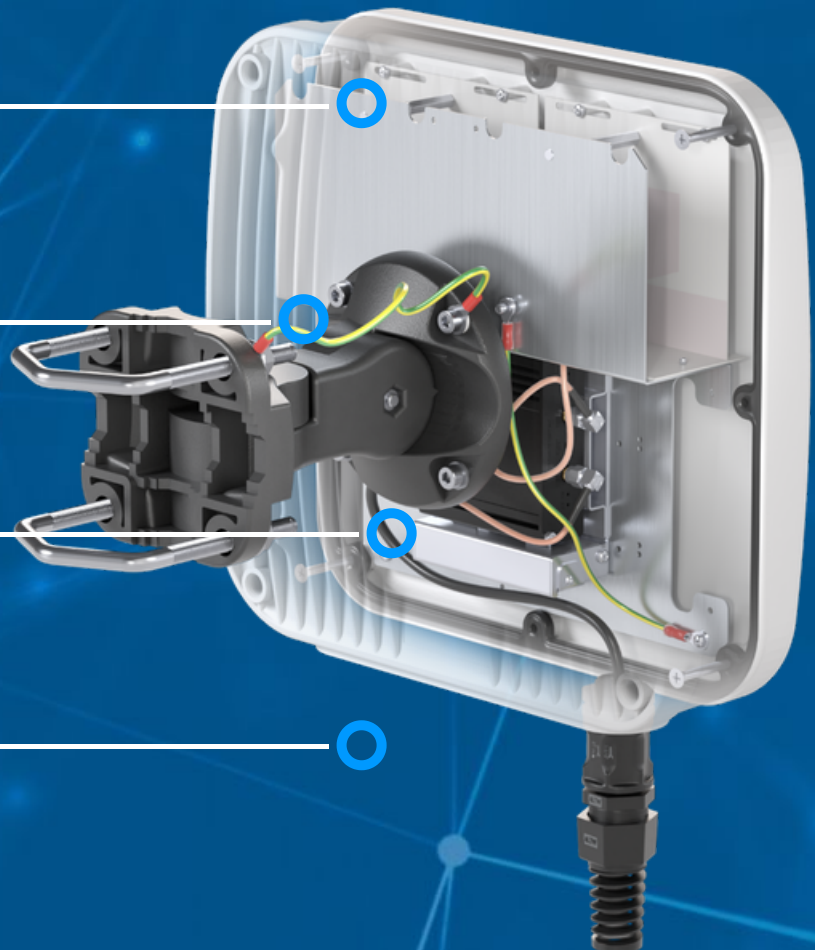

QuMax for Teltonika TRB160

Integrated outdoor multi-band high power LTE directional antenna + place to install Teltonika TRB160 (All-in-one)

QuMAX offers the most powerful directional LTE antenna of all QuWireless antennas. It is dedicated to connections with long distance to base station. It is designed to have Teltonika **TRB160** router installed inside IP67 enclosure. It is the first choice for fixed installations in industrial environment.

ALL ANTENNAS AND TELTONIKA ROUTER INTEGRATED **IN ONE ENCLOSURE**

OUTDOOR ANTENNA WORKS IN ANY WEATHER CONDITIONS, IP67

ANTENNA **PERFECTLY MATCHED** WITH THE ROUTER

MADE IN **EUROPE**

LTE ANTENNA SPECIFICATION

MECHANICAL SPECIFICATION

MATERIALS	ABS, aluminum, PTFE, Fiberglass
CONNECTOR TYPE	RJ45
INGRESS PROTECTION	IP67
DIMENSIONS	272 x 276 x 96 mm 10.71 x 10.87 x 3.78 inch
WEIGHT	1.8 kg 3.97 lbs
OPERATING TEMPERATURE	From -40°C to 80°C From -40°F to 176°F
ENCLOSURE RECOMMENDED TIGHTENING TORQUE	0.6 - 0.8 Nm
MAST DIAMETER	25-66mm 0.98-2.60 inch