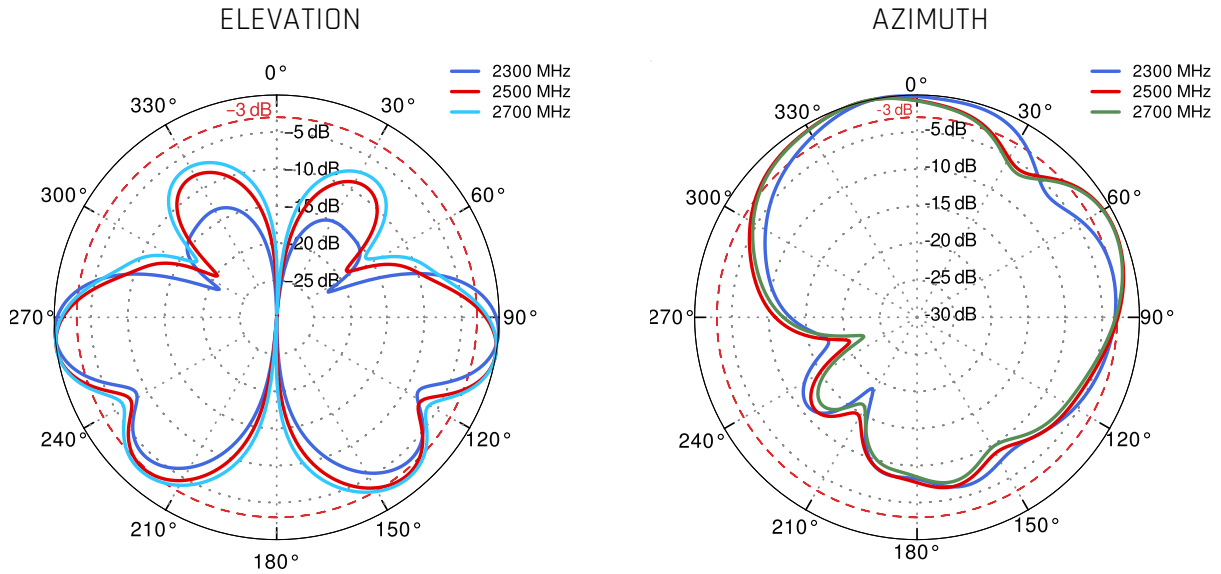

LTE from 2.3GHz to 2.7GHz