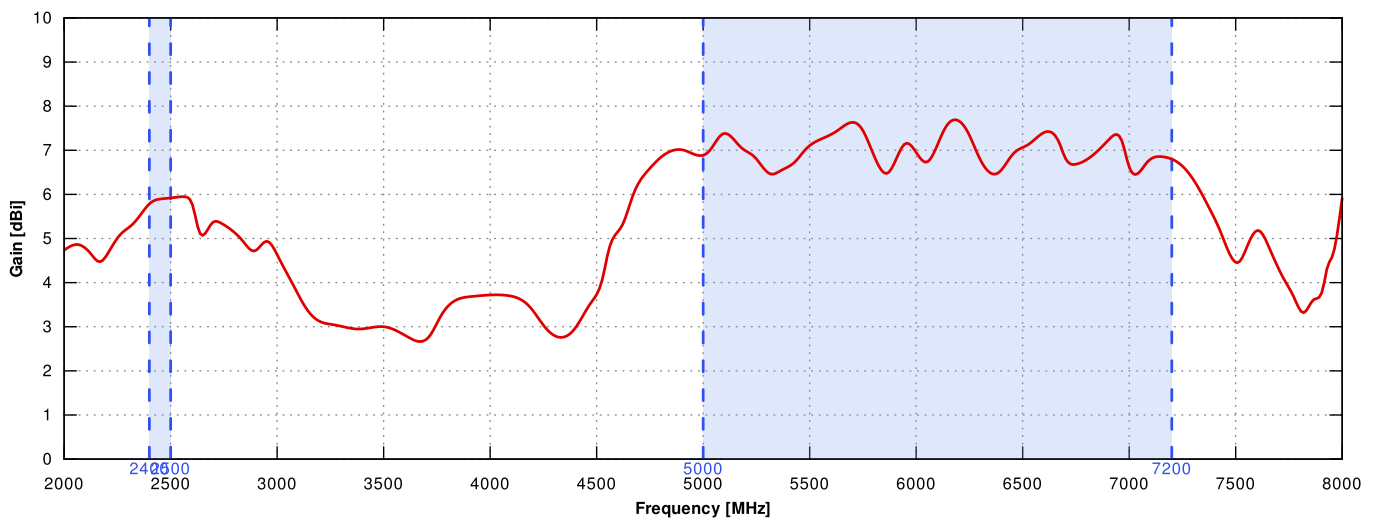

**ENCLOSURE RECOMMENDED
TIGHTENING TORQUE**

0.6 - 0.8 Nm

MAST DIAMETER

25-66mm
0.98-2.60 inch

PLOTS

VSWR

GAIN

Wi-Fi From 2.4 GHz to 6.5 GHz

DIMENSIONS