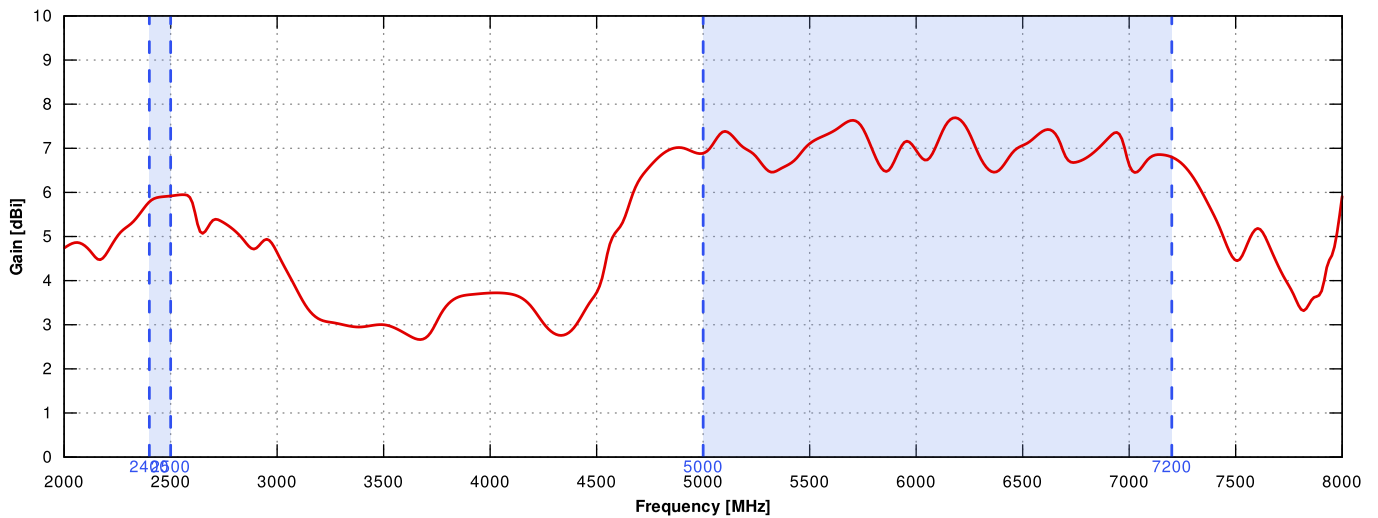

**ENCLOSURE RECOMMENDED
TIGHTENING TORQUE**

0.6 - 0.8 Nm

MAST DIAMETER

25-66mm
0.98-2.60 inch

PLOTS

VSWR

GAIN

Wi-Fi From 2.4 GHz to 6.5 GHz

DIMENSIONS