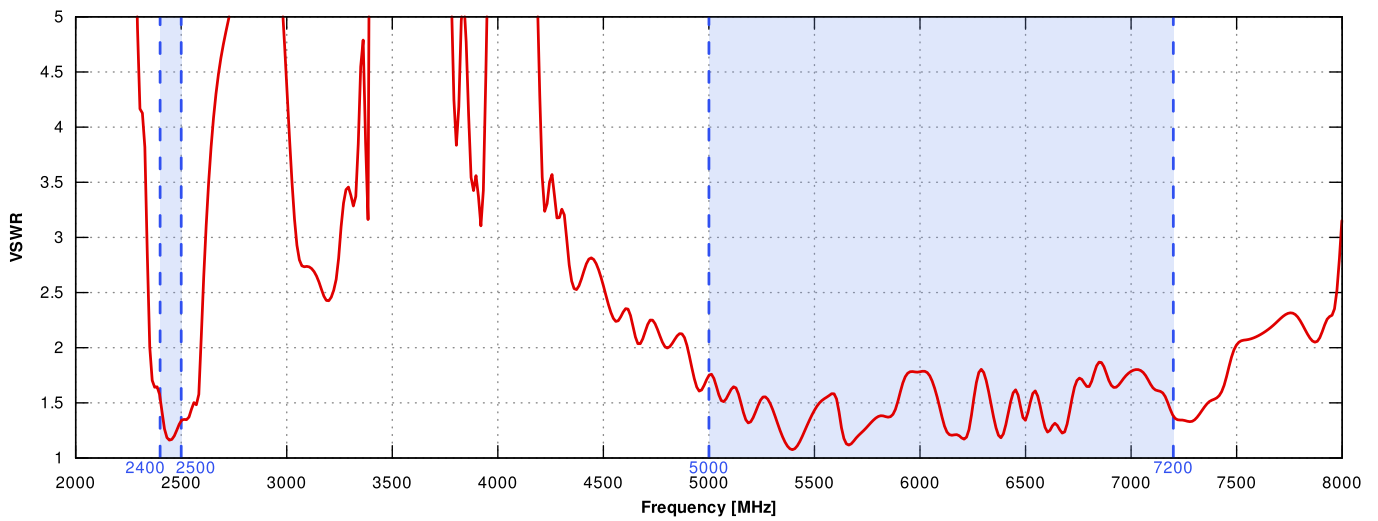

**ENCLOSURE RECOMMENDED
TIGHTENING TORQUE**

0.6 - 0.8 Nm

MAST DIAMETER

25-66mm
0.98-2.60 inch

PLOTS

VSWR

GAIN

Wi-Fi From 2.4 GHz to 6.5 GHz

DIMENSIONS