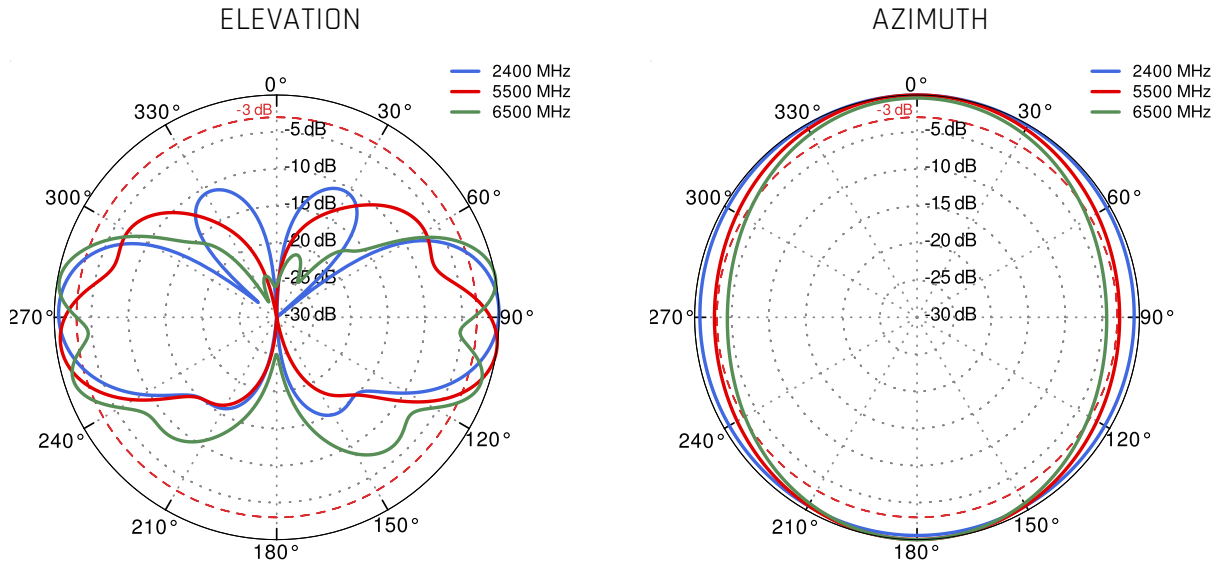

QuMax Omni for Cisco 2702E/3702E

Integrated outdoor enclosure + 4x Wi-Fi Omni Antenna + place to install Cisco 2702E/3702E (All-in-one)

The QuMax Omni all-in-one antenna, designed for the Cisco 2702E/3702E access point, is an ideal outdoor solution for both mobile and fixed installations, including industrial setups, public spaces, CCTV, hotspots, yachts, boats, campers, and RVs. It features 4 omni-directional Wi-Fi antennas and is built to withstand harsh environments with its IP67-rated enclosure, ensuring protection against dust and water.

OUTDOOR ANTENNA WORKS IN ANY WEATHER CONDITIONS, IP67

MOUNTING SYSTEM WITH TWO PLANES, 60 DEGREES REGULATION

ANTENNA **PERFECTLY MATCHED** WITH THE ROUTER

MADE IN **EUROPE**

WI-FI SPECIFICATION

FREQUENCY	2.4 - 2.5 GHz 5.0 - 7.2 GHz
GAIN	2.4 - 2.5 GHz: 6 dBi 5.0 - 6.0 GHz: 7.5 dBi
VSWR	<1.70, max <2.00
BEAMWIDTH	360°/25° +/- 5°
POLARIZATION	Vertical
IMPEDANCE	50 Ω
CONNECTOR	4x RPTNC to external NF
CABLE TYPE	RG316

**ENCLOSURE RECOMMENDED
TIGHTENING TORQUE**

0.6 - 0.8 Nm

MAST DIAMETER

25-66mm
0.98-2.60 inch

PLOTS

VSWR

GAIN

Wi-Fi From 2.4 GHz to 6.5 GHz

DIMENSIONS