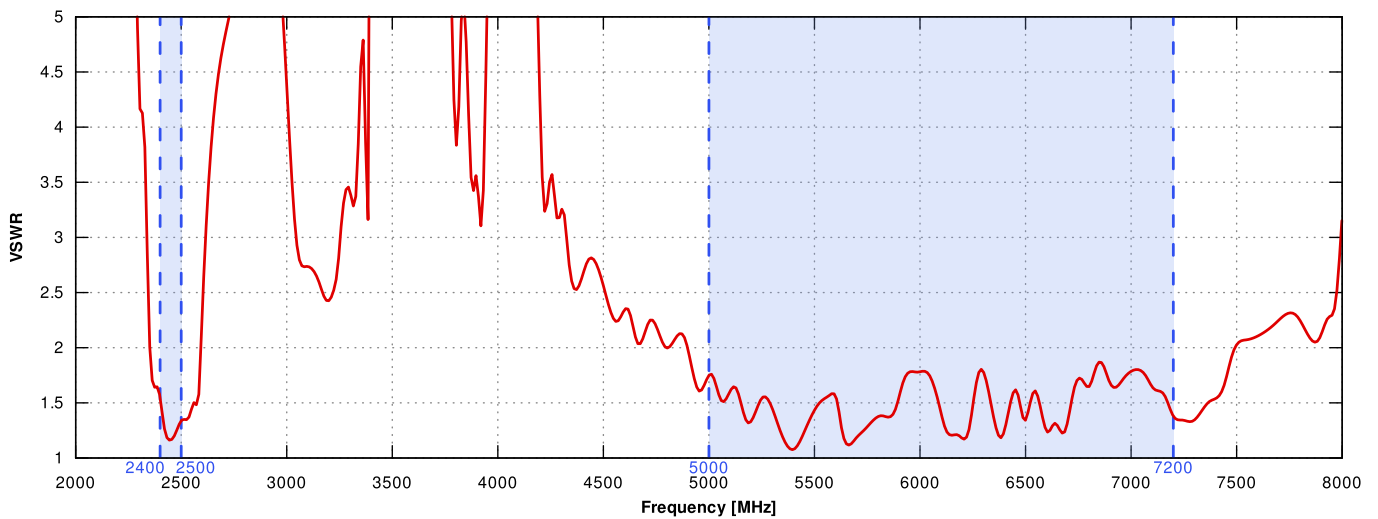

**ENCLOSURE RECOMMENDED
TIGHTENING TORQUE**

0.6 - 0.8 Nm

MAST DIAMETER

25-66mm
0.98-2.60 inch

PLOTS

VSWR

GAIN

Wi-Fi From 2.4 GHz to 6.5 GHz

DIMENSIONS