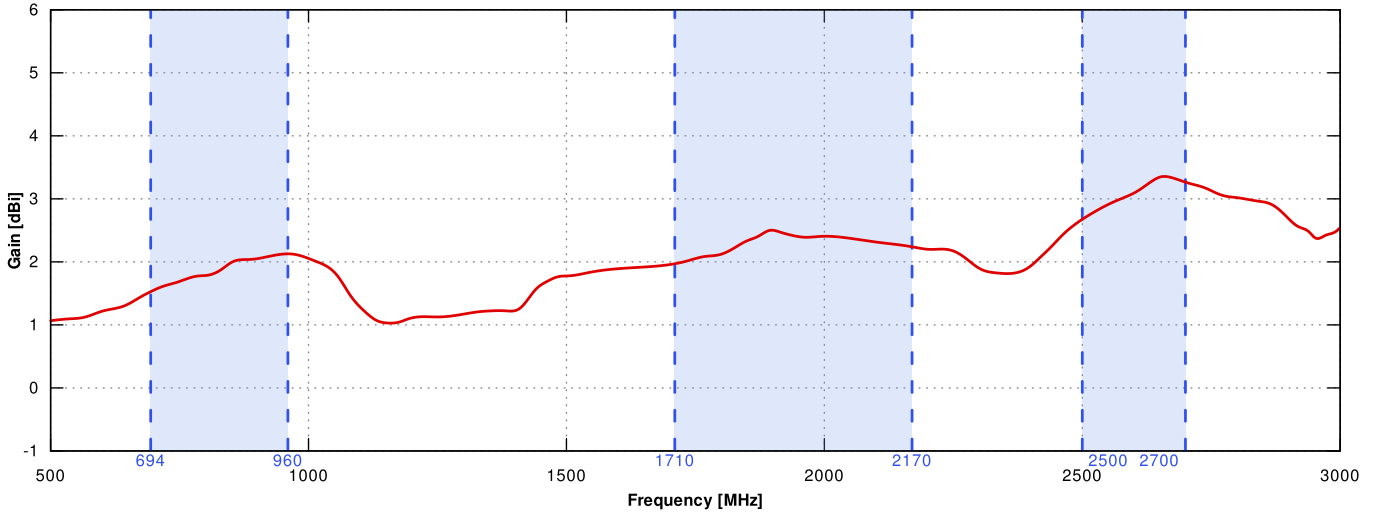

WI-FI SPECIFICATION

| | |
|---------------------|--------------------------------|
| FREQUENCY | 2.4 - 2.5 GHz 4.7 - 6.0 GHz |
| GAIN | 6 dBi 7 dBi |
| BEAMWIDTH | 360°/25° +/- 5° |
| POLARIZATION | Vertical |
| VSWR | <1.70, max <2.00 |
| IMPEDANCE | 50 Ω |

PLOTS

VSWR for LTE antenna

VSWR for Wi-Fi antenna

Gain for LTE antenna

Gain for Wi-Fi antenna

LTE from 700MHz to 900MHz

LTE from 1.71GHz to 2.17GHz

LTE from 2.5GHz to 2.7GHz

Wi-Fi 2.4GHz and 5GHz

DIMENSIONS