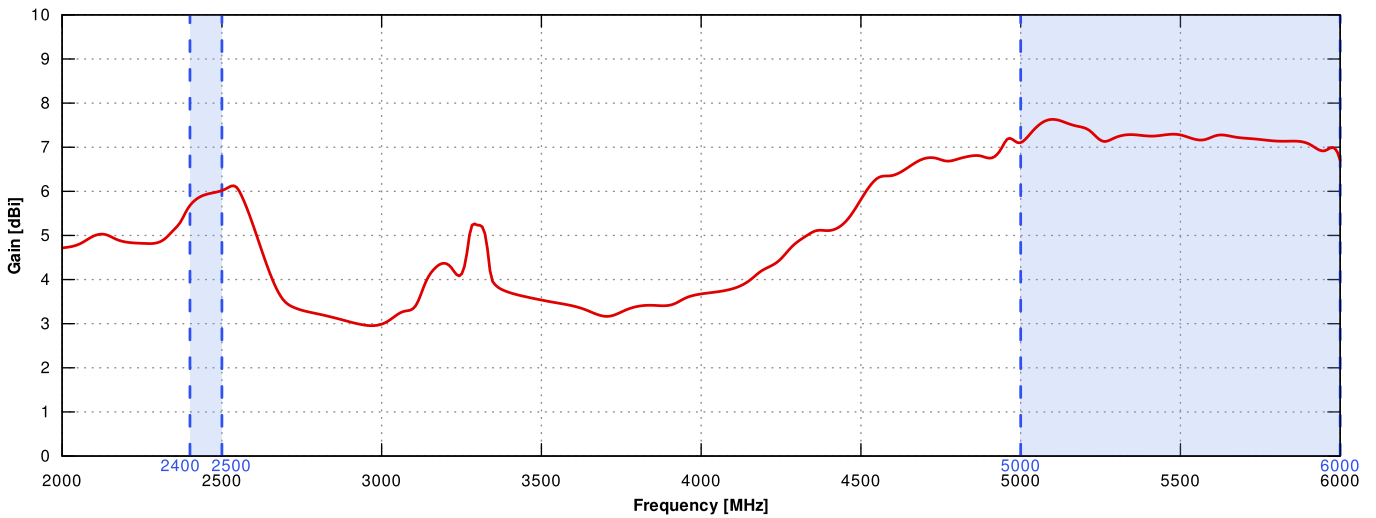

PLOTS

VSWR for LTE antenna

VSWR for Wi-Fi antenna

Gain for LTE antenna

Gain for Wi-Fi antenna

LTE from 700MHz to 900MHz

LTE from 1.71GHz to 2.17GHz

LTE from 2.5GHz to 2.7GHz

Wi-Fi 2.4GHz and 5GHz

DIMENSIONS