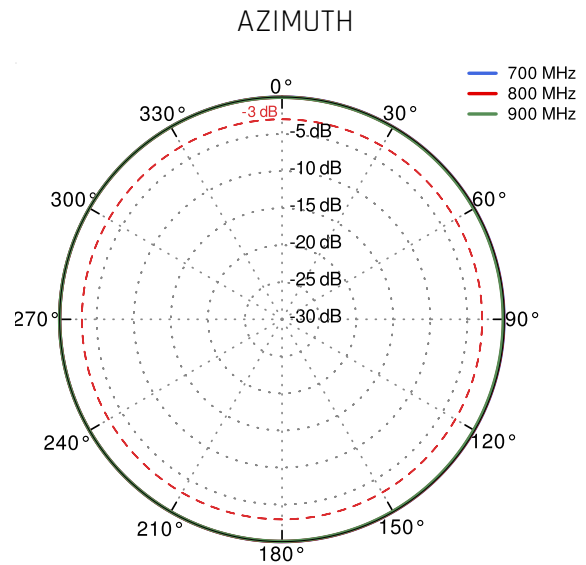

WI-FI SPECIFICATION

| | |
|---------------------|--------------------------------|
| FREQUENCY | 2.4 - 2.5 GHz 4.7 - 6.0 GHz |
| GAIN | 6 dBi 7 dBi |
| BEAMWIDTH | 360°/25° +/- 5° |
| POLARIZATION | Vertical |
| VSWR | <1.70, max <2.00 |
| IMPEDANCE | 50 Ω |

MOUNTING KIT

| | |
|----------------------------|--|
| DIMENSIONS | 9.9 x 10.5 x 14.8 cm 3.9 x 4.13 x 5.83 inch |
| REGULATION RANGE | +/- 30° |
| MAST DIAMETER RANGE | 25 - 66mm 0.98-2.60 inch |
| MATERIAL | Polyamide with fiberglass + galvanized steel U-Bolts |
| WEIGHT | 0.87kg |
| MOUNTING PLACE | Wall or mast or ceiling |

PLOTS

VSWR for LTE antenna

VSWR for Wi-Fi antenna

Gain for LTE antenna

Gain for Wi-Fi antenna

LTE from 700MHz to 900MHz

LTE from 1.71GHz to 2.17GHz

LTE from 2.5GHz to 2.7GHz

Wi-Fi 2.4GHz and 5GHz

DIMENSIONS