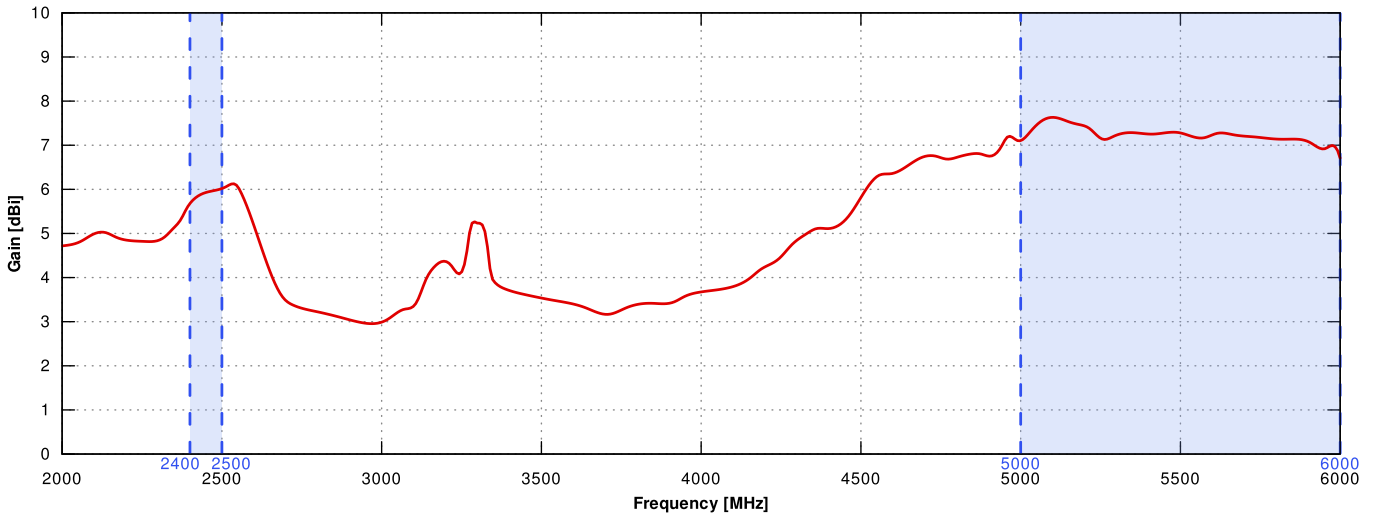

## PLOTS

VSWR for LTE antenna

VSWR for Wi-Fi antenna

Gain for LTE antenna

Gain for Wi-Fi antenna

LTE from 700MHz to 900MHz

LTE from 1.71GHz to 2.17GHz

## LTE from 2.5GHz to 2.7GHz