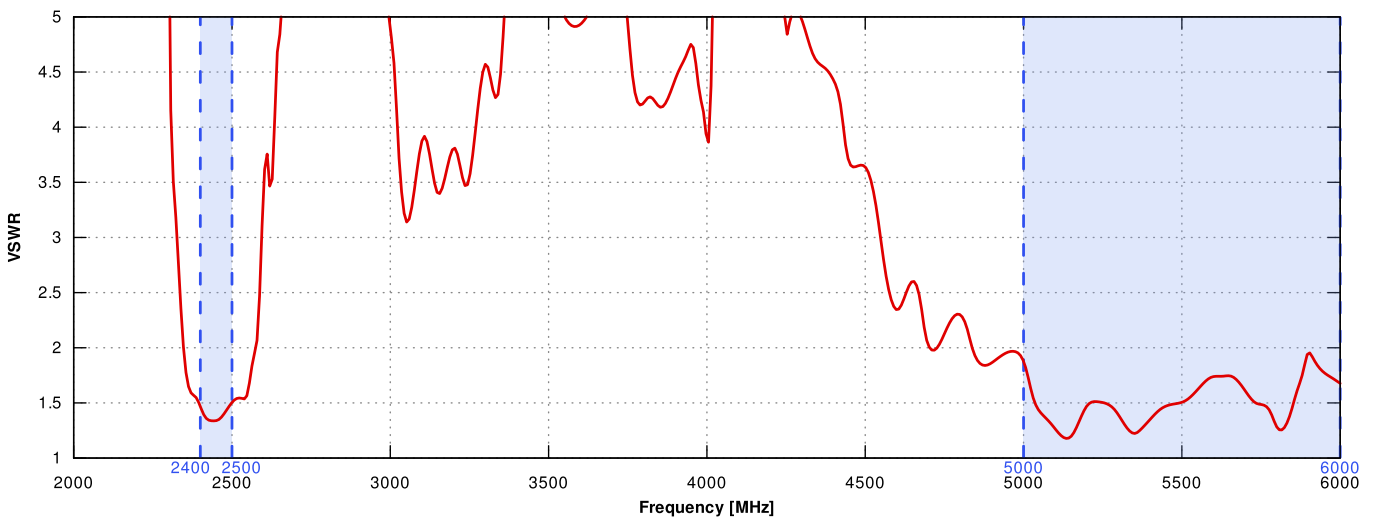

WI-FI SPECIFICATION

| | |
|---------------------|--------------------------------|
| FREQUENCY | 2.4 - 2.5 GHz 4.7 - 6.0 GHz |
| GAIN | 6 dBi 7 dBi |
| BEAMWIDTH | 360°/25° +/- 5° |
| POLARIZATION | Vertical |
| VSWR | <1.70, max <2.00 |
| IMPEDANCE | 50 Ω |

PLOTS

VSWR for LTE antenna

VSWR for Wi-Fi antenna

Gain for LTE antenna

Gain for Wi-Fi antenna

LTE from 700MHz to 900MHz

LTE from 1.71GHz to 2.17GHz

LTE from 2.5GHz to 2.7GHz