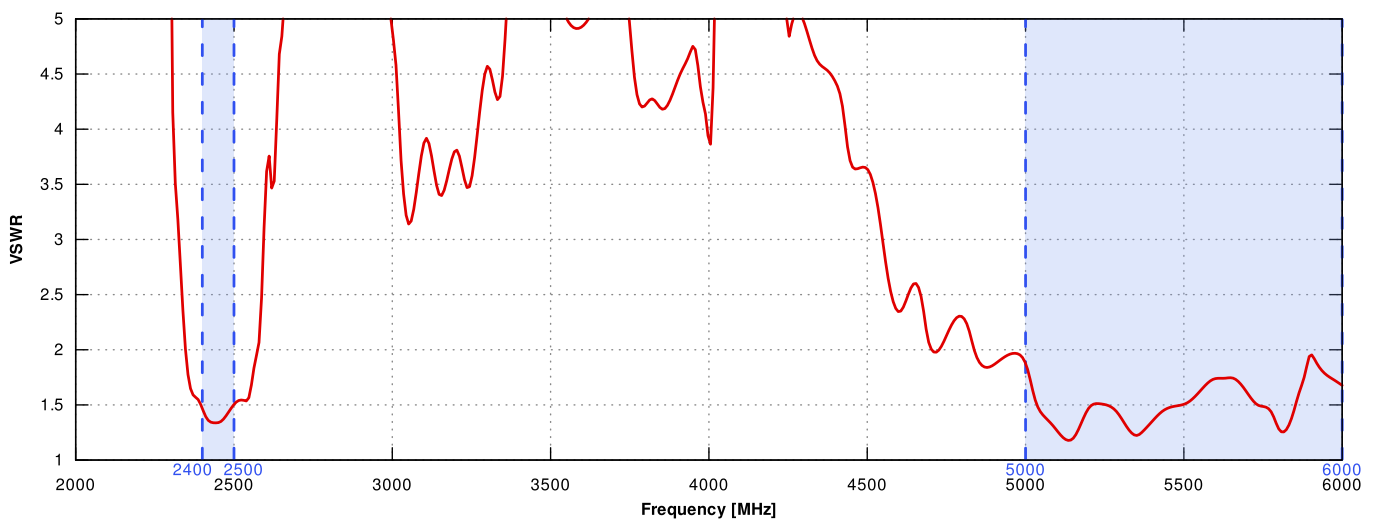

## WI-FI SPECIFICATION

<b>FREQUENCY</b>	2.4 - 2.5 GHz 4.7 - 6.0 GHz
<b>GAIN</b>	6 dBi 7 dBi
<b>BEAMWIDTH</b>	360°/25° +/- 5°
<b>POLARIZATION</b>	Vertical
<b>VSWR</b>	<1.70, max <2.00
<b>IMPEDANCE</b>	50 Ω

## PLOTS

VSWR for LTE antenna

VSWR for Wi-Fi antenna

Gain for LTE antenna

Gain for Wi-Fi antenna

LTE from 700MHz to 900MHz

LTE from 1.71GHz to 2.17GHz