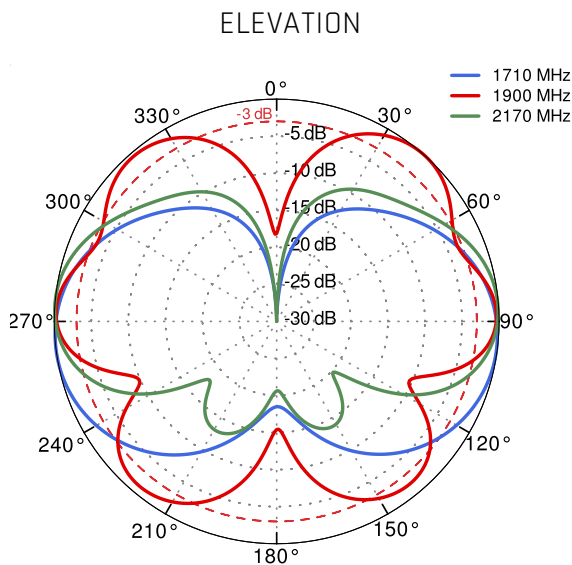

LTE SPECIFICATION

| | |
|-------------------------------|--|
| FREQUENCY | 0.694 - 0.960 MHz 1.7 - 2.2 GHz 2.2 - 2.7 GHz |
| GAIN | 2 dBi 2 dBi 3 dBi |
| SUPPORTED LTE/5G BANDS | 1, 2, 3, 4, 5, 7, 8, 9, 10, 12, 13, 14, 17, 18, 19, 20, 25, 26, 27, 28, 29, 33, 34, 35, 36, 37, 38, 39, 44, 65, 66, 67, 68, 69, 85, 103, n80, n81, n82, n83, n84, n86, n89, n95, n98, n100, n101, n255 |
| VSWR | <1.50, max <2.50 |
| BEAMWIDTH | 360°/25° +/- 5° |
| POLARIZATION | Vertical |
| IMPEDANCE | 50 Ω |

WI-FI SPECIFICATION

| | |
|---------------------|--------------------------------|
| FREQUENCY | 2.4 - 2.5 GHz 4.7 - 6.0 GHz |
| GAIN | 6 dBi 7 dBi |
| BEAMWIDTH | 360°/25° +/- 5° |
| POLARIZATION | Vertical |
| VSWR | <1.70, max <2.00 |
| IMPEDANCE | 50 Ω |

PLOTS

VSWR for LTE antenna

VSWR for Wi-Fi antenna

Gain for LTE antenna

Gain for Wi-Fi antenna

LTE from 700MHz to 900MHz

LTE from 1.71GHz to 2.17GHz

LTE from 2.5GHz to 2.7GHz

Wi-Fi 2.4GHz and 5GHz

DIMENSIONS