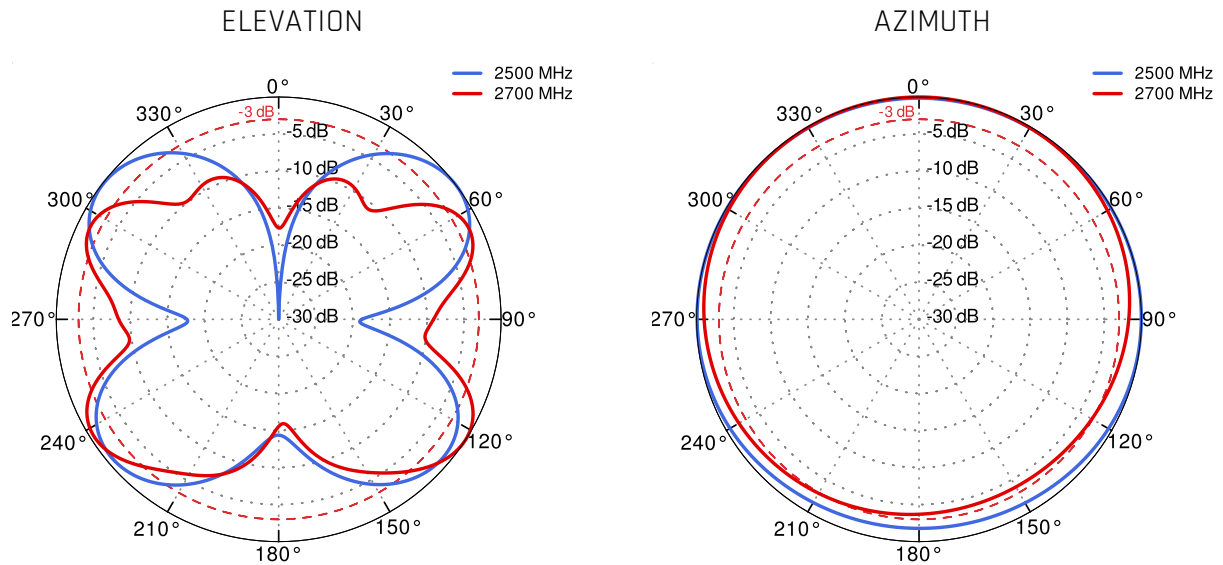

## WI-FI SPECIFICATION

<b>FREQUENCY</b>	2.4 - 2.5 GHz 4.7 - 6.0 GHz
<b>GAIN</b>	6 dBi 7 dBi
<b>BEAMWIDTH</b>	360°/25° +/- 5°
<b>POLARIZATION</b>	Vertical
<b>VSWR</b>	<1.70, max <2.00
<b>IMPEDANCE</b>	50 Ω

## PLOTS

VSWR for LTE antenna

VSWR for Wi-Fi antenna

Gain for LTE antenna

Gain for Wi-Fi antenna

LTE from 700MHz to 900MHz

LTE from 1.71GHz to 2.17GHz

## LTE from 2.5GHz to 2.7GHz

## DIMENSIONS