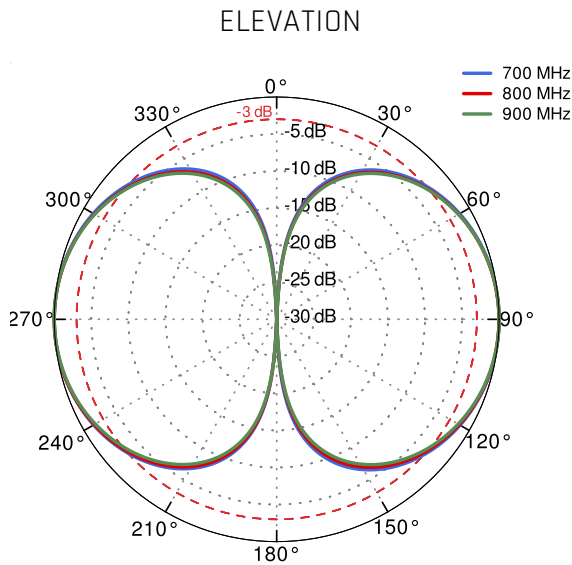

LTE SPECIFICATION

| | |
|-------------------------------|--|
| FREQUENCY | 0.694 - 0.960 MHz 1.7 - 2.2 GHz 2.2 - 2.7 GHz |
| GAIN | 2 dBi 2 dBi 3 dBi |
| SUPPORTED LTE/5G BANDS | 1, 2, 3, 4, 5, 7, 8, 9, 10, 12, 13, 14, 17, 18, 19, 20, 25, 26, 27, 28, 29, 33, 34, 35, 36, 37, 38, 39, 44, 65, 66, 67, 68, 69, 85, 103, n80, n81, n82, n83, n84, n86, n89, n95, n98, n100, n101, n255 |
| VSWR | <1.50, max <2.50 |
| BEAMWIDTH | 360°/25° +/- 5° |
| POLARIZATION | Vertical |
| IMPEDANCE | 50 Ω |

WI-FI SPECIFICATION

| | |
|---------------------|--------------------------------|
| FREQUENCY | 2.4 - 2.5 GHz 4.7 - 6.0 GHz |
| GAIN | 6 dBi 7 dBi |
| BEAMWIDTH | 360°/25° +/- 5° |
| POLARIZATION | Vertical |
| VSWR | <1.70, max <2.00 |
| IMPEDANCE | 50 Ω |

PLOTS

VSWR for LTE antenna

VSWR for Wi-Fi antenna

Gain for LTE antenna

Gain for Wi-Fi antenna

LTE from 700MHz to 900MHz

LTE from 1.71GHz to 2.17GHz

LTE from 2.5GHz to 2.7GHz

Wi-Fi 2.4GHz and 5GHz

DIMENSIONS