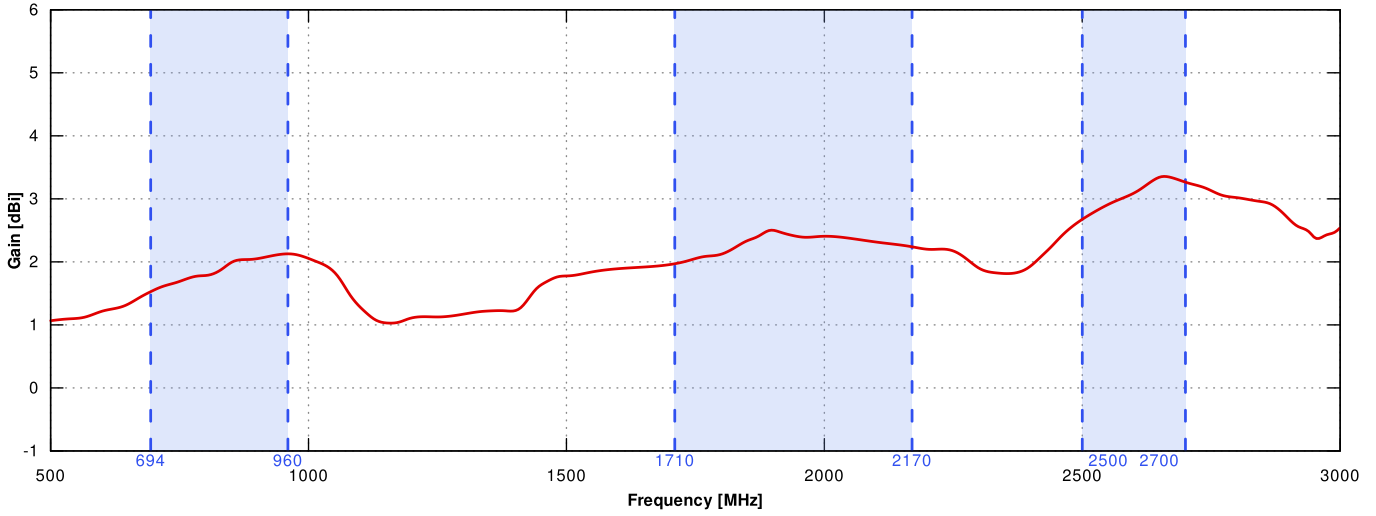

## PLOTS

VSWR for LTE antenna

VSWR for Wi-Fi antenna

Gain for LTE antenna

Gain for Wi-Fi antenna

LTE from 700MHz to 900MHz

LTE from 1.71GHz to 2.17GHz

## LTE from 2.5GHz to 2.7GHz

## DIMENSIONS