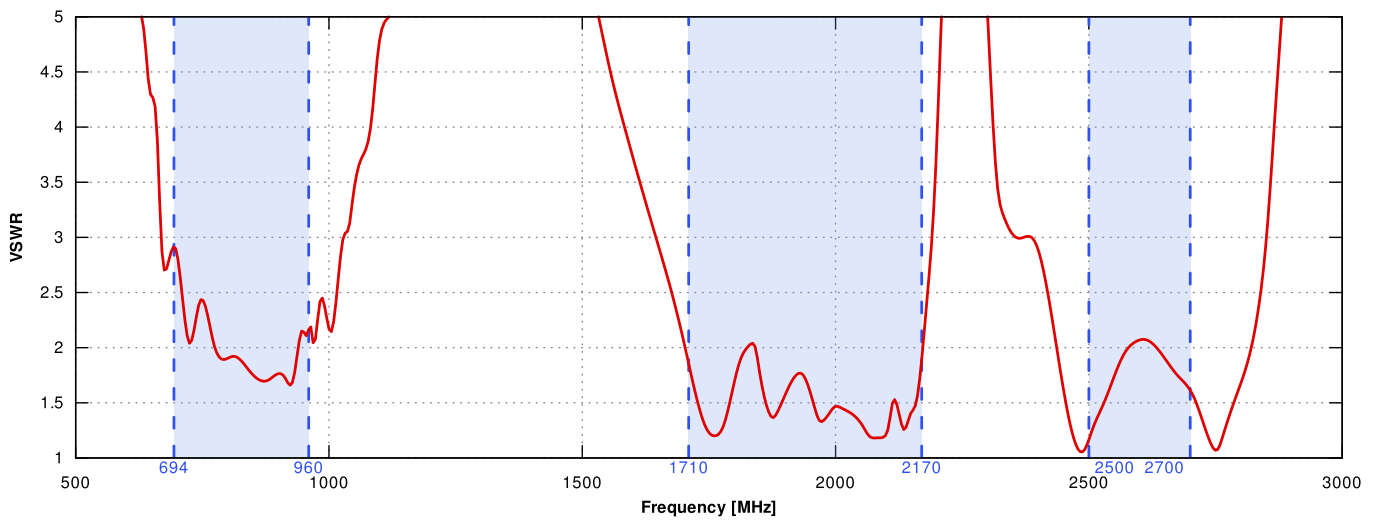

## LTE SPECIFICATION

<b>FREQUENCY</b>	0.694 - 0.960 MHz 1.7 - 2.2 GHz 2.2 - 2.7 GHz
<b>GAIN</b>	2 dBi 2 dBi 3 dBi
<b>SUPPORTED LTE/5G BANDS</b>	1, 2, 3, 4, 5, 7, 8, 9, 10, 12, 13, 14, 17, 18, 19, 20, 25, 26, 27, 28, 29, 33, 34, 35, 36, 37, 38, 39, 44, 65, 66, 67, 68, 69, 85, 103, n80, n81, n82, n83, n84, n86, n89, n95, n98, n100, n101, n255
<b>VSWR</b>	<1.50, max <2.50
<b>BEAMWIDTH</b>	360°/25° +/- 5°
<b>POLARIZATION</b>	Vertical
<b>IMPEDANCE</b>	50 Ω

## WI-FI SPECIFICATION

<b>FREQUENCY</b>	2.4 - 2.5 GHz 4.7 - 6.0 GHz
<b>GAIN</b>	6 dBi 7 dBi
<b>BEAMWIDTH</b>	360°/25° +/- 5°
<b>POLARIZATION</b>	Vertical
<b>VSWR</b>	<1.70, max <2.00
<b>IMPEDANCE</b>	50 Ω

## MECHANICAL SPECIFICATION

<b>INGRESS PROTECTION</b>	IP67
<b>MATERIAL</b>	ABS, aluminum, PTFE, FR4, Fiberglass
<b>OUTER DIMENSIONS</b>	272 x 276 x 62 mm 10.71 x 10.87 x 2.44 inch
<b>CONNECTOR</b>	RJ45
<b>WEIGHT</b>	1.8 kg 3.97 lbs
<b>OPERATING TEMPERATURE</b>	From -40°C to 75°C From -40°F to 167°F

## PLOTS

VSWR for LTE antenna

VSWR for Wi-Fi antenna

Gain for LTE antenna

Gain for Wi-Fi antenna

LTE from 700MHz to 900MHz

LTE from 1.71GHz to 2.17GHz