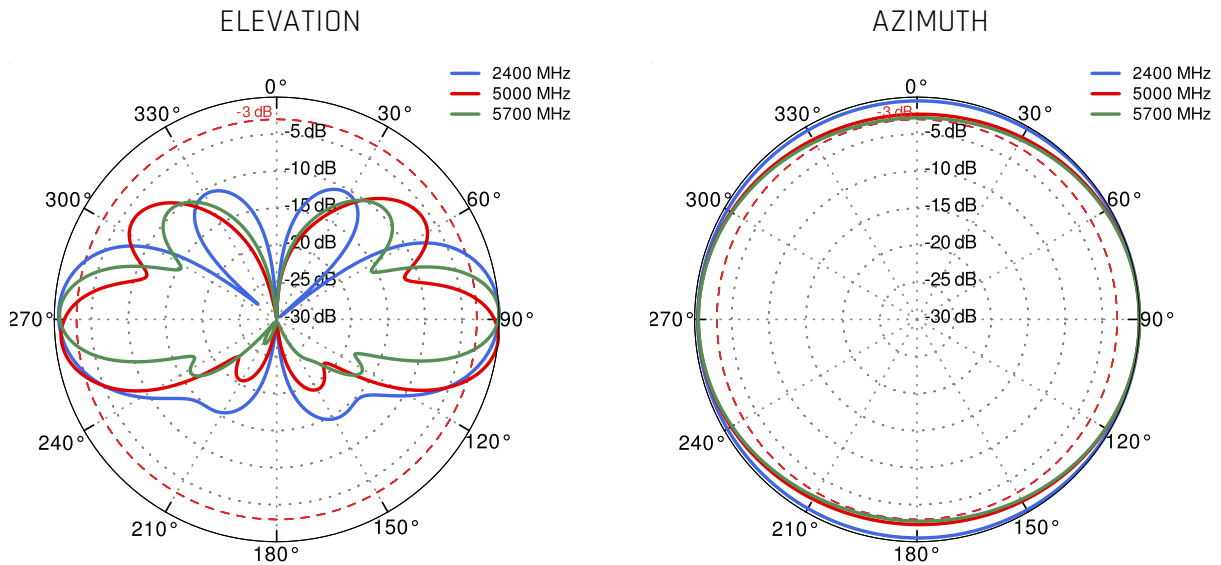

LTE SPECIFICATION

| | |
|-------------------------------|--|
| FREQUENCY | 0.694 - 0.960 MHz 1.7 - 2.2 GHz 2.2 - 2.7 GHz |
| GAIN | 2 dBi 2 dBi 3 dBi |
| SUPPORTED LTE/5G BANDS | 1, 2, 3, 4, 5, 7, 8, 9, 10, 12, 13, 14, 17, 18, 19, 20, 25, 26, 27, 28, 29, 33, 34, 35, 36, 37, 38, 39, 44, 65, 66, 67, 68, 69, 85, 103, n80, n81, n82, n83, n84, n86, n89, n95, n98, n100, n101, n255 |
| VSWR | <1.50, max <2.50 |
| BEAMWIDTH | 360°/25° +/- 5° |
| POLARIZATION | Vertical |
| IMPEDANCE | 50 Ω |

WI-FI SPECIFICATION

| | |
|---------------------|--------------------------------|
| FREQUENCY | 2.4 - 2.5 GHz 4.7 - 6.0 GHz |
| GAIN | 6 dBi 7 dBi |
| BEAMWIDTH | 360°/25° +/- 5° |
| POLARIZATION | Vertical |
| VSWR | <1.70, max <2.00 |
| IMPEDANCE | 50 Ω |

PLOTS

VSWR for LTE antenna

VSWR for Wi-Fi antenna

Gain for LTE antenna

Gain for Wi-Fi antenna

LTE from 700MHz to 900MHz

LTE from 1.71GHz to 2.17GHz

LTE from 2.5GHz to 2.7GHz

Wi-Fi 2.4GHz and 5GHz

DIMENSIONS