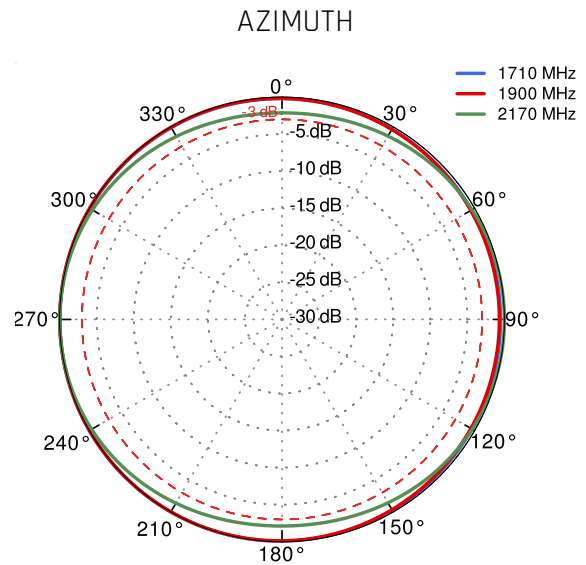

## LTE SPECIFICATION

<b>FREQUENCY</b>	0.694 - 0.960 MHz 1.7 - 2.2 GHz 2.2 - 2.7 GHz
<b>GAIN</b>	2 dBi 2 dBi 3 dBi
<b>SUPPORTED LTE/5G BANDS</b>	1, 2, 3, 4, 5, 7, 8, 9, 10, 12, 13, 14, 17, 18, 19, 20, 25, 26, 27, 28, 29, 33, 34, 35, 36, 37, 38, 39, 44, 65, 66, 67, 68, 69, 85, 103, n80, n81, n82, n83, n84, n86, n89, n95, n98, n100, n101, n255
<b>VSWR</b>	<1.50, max <2.50
<b>BEAMWIDTH</b>	360°/25° +/- 5°
<b>POLARIZATION</b>	Vertical
<b>IMPEDANCE</b>	50 Ω

## WI-FI SPECIFICATION

<b>FREQUENCY</b>	2.4 - 2.5 GHz 4.7 - 6.0 GHz
<b>GAIN</b>	6 dBi 7 dBi
<b>BEAMWIDTH</b>	360°/25° +/- 5°
<b>POLARIZATION</b>	Vertical
<b>VSWR</b>	<1.70, max <2.00
<b>IMPEDANCE</b>	50 Ω

## MOUNTING KIT

<b>DIMENSIONS</b>	9.9 x 10.5 x 14.8 cm 3.9 x 4.13 x 5.83 inch
<b>REGULATION RANGE</b>	+/- 30°
<b>MAST DIAMETER RANGE</b>	25 - 66mm 0.98-2.60 inch
<b>MATERIAL</b>	Polyamide with fiberglass + galvanized steel U-Bolts
<b>WEIGHT</b>	0.87kg
<b>MOUNTING PLACE</b>	Wall or mast or ceiling

## PLOTS

VSWR for LTE antenna

VSWR for Wi-Fi antenna

Gain for LTE antenna

Gain for Wi-Fi antenna

LTE from 700MHz to 900MHz

LTE from 1.71GHz to 2.17GHz