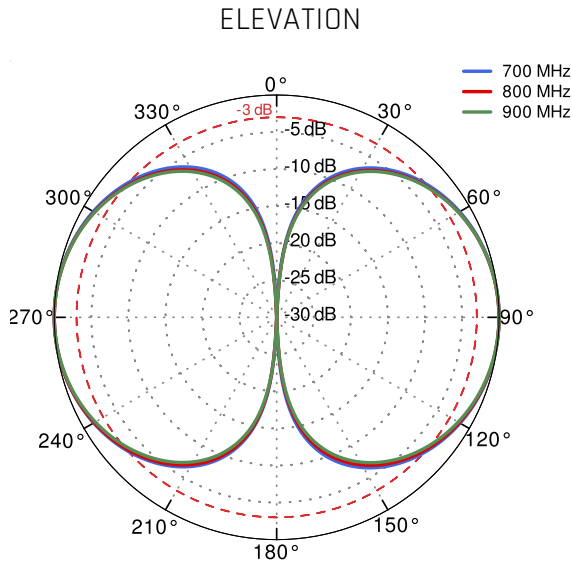

## WI-FI SPECIFICATION

<b>FREQUENCY</b>	2.4 - 2.5 GHz 4.7 - 6.0 GHz
<b>GAIN</b>	6 dBi 7 dBi
<b>BEAMWIDTH</b>	360°/25° +/- 5°
<b>POLARIZATION</b>	Vertical
<b>VSWR</b>	<1.70, max <2.00
<b>IMPEDANCE</b>	50 Ω

## PLOTS

VSWR for LTE antenna

VSWR for Wi-Fi antenna

Gain for LTE antenna

Gain for Wi-Fi antenna

LTE from 700MHz to 900MHz

LTE from 1.71GHz to 2.17GHz

## LTE from 2.5GHz to 2.7GHz

## DIMENSIONS