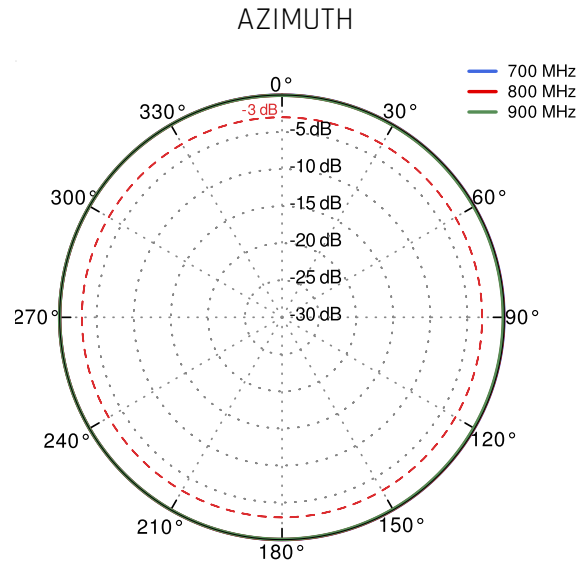

## LTE SPECIFICATION

<b>FREQUENCY</b>	0.694 - 0.960 MHz 1.7 - 2.2 GHz 2.2 - 2.7 GHz
<b>GAIN</b>	2 dBi 2 dBi 3 dBi
<b>SUPPORTED LTE/5G BANDS</b>	1, 2, 3, 4, 5, 7, 8, 9, 10, 12, 13, 14, 17, 18, 19, 20, 25, 26, 27, 28, 29, 33, 34, 35, 36, 37, 38, 39, 44, 65, 66, 67, 68, 69, 85, 103, n80, n81, n82, n83, n84, n86, n89, n95, n98, n100, n101, n255
<b>VSWR</b>	<1.50, max <2.50
<b>BEAMWIDTH</b>	360°/25° +/- 5°
<b>POLARIZATION</b>	Vertical
<b>IMPEDANCE</b>	50 Ω

## WI-FI SPECIFICATION

<b>FREQUENCY</b>	2.4 - 2.5 GHz 4.7 - 6.0 GHz
<b>GAIN</b>	6 dBi 7 dBi
<b>BEAMWIDTH</b>	360°/25° +/- 5°
<b>POLARIZATION</b>	Vertical
<b>VSWR</b>	<1.70, max <2.00
<b>IMPEDANCE</b>	50 Ω

## MOUNTING KIT

<b>DIMENSIONS</b>	9.9 x 10.5 x 14.8 cm 3.9 x 4.13 x 5.83 inch
<b>REGULATION RANGE</b>	+/- 30°
<b>MAST DIAMETER RANGE</b>	25 - 66mm 0.98-2.60 inch
<b>MATERIAL</b>	Polyamide with fiberglass + galvanized steel U-Bolts
<b>WEIGHT</b>	0.87kg
<b>MOUNTING PLACE</b>	Wall or mast or ceiling

## PLOTS

VSWR for LTE antenna

VSWR for Wi-Fi antenna

Gain for LTE antenna

Gain for Wi-Fi antenna

LTE from 700MHz to 900MHz

LTE from 1.71GHz to 2.17GHz