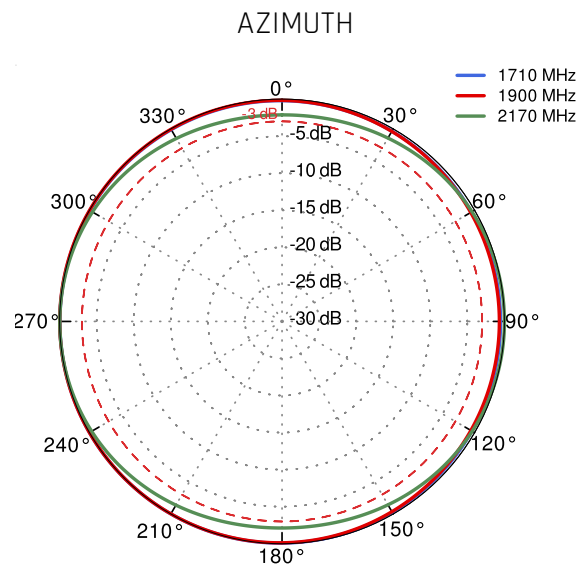

WI-FI SPECIFICATION

| | |
|---------------------|--------------------------------|
| FREQUENCY | 2.4 - 2.5 GHz 4.7 - 6.0 GHz |
| GAIN | 6 dBi 7 dBi |
| BEAMWIDTH | 360°/25° +/- 5° |
| POLARIZATION | Vertical |
| VSWR | <1.70, max <2.00 |
| IMPEDANCE | 50 Ω |

MOUNTING KIT

| | |
|----------------------------|--|
| DIMENSIONS | 9.9 x 10.5 x 14.8 cm 3.9 x 4.13 x 5.83 inch |
| REGULATION RANGE | +/- 30° |
| MAST DIAMETER RANGE | 25 - 66mm 0.98-2.60 inch |
| MATERIAL | Polyamide with fiberglass + galvanized steel U-Bolts |
| WEIGHT | 0.87kg |
| MOUNTING PLACE | Wall or mast or ceiling |

PLOTS

VSWR for LTE antenna

VSWR for Wi-Fi antenna

Gain for LTE antenna

Gain for Wi-Fi antenna

LTE from 700MHz to 900MHz

LTE from 1.71GHz to 2.17GHz

LTE from 2.5GHz to 2.7GHz

Wi-Fi 2.4GHz and 5GHz

DIMENSIONS