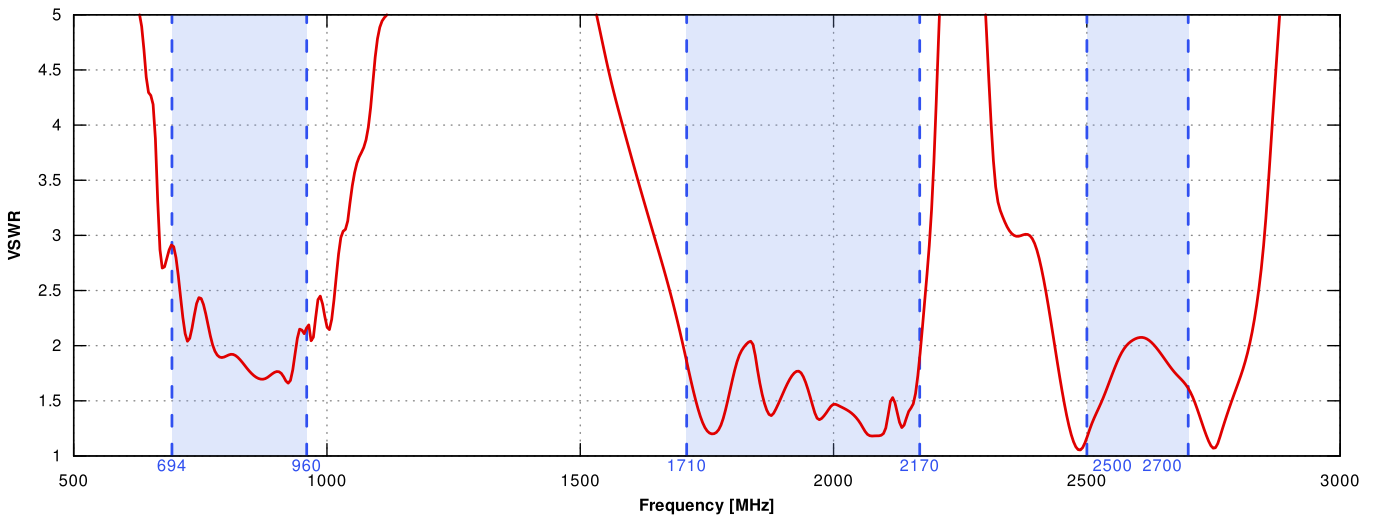

LTE SPECIFICATION

| | |
|-------------------------------|--|
| FREQUENCY | 0.694 - 0.960 MHz 1.7 - 2.2 GHz 2.2 - 2.7 GHz |
| GAIN | 2 dBi 2 dBi 3 dBi |
| SUPPORTED LTE/5G BANDS | 1, 2, 3, 4, 5, 7, 8, 9, 10, 12, 13, 14, 17, 18, 19, 20, 25, 26, 27, 28, 29, 33, 34, 35, 36, 37, 38, 39, 44, 65, 66, 67, 68, 69, 85, 103, n80, n81, n82, n83, n84, n86, n89, n95, n98, n100, n101, n255 |
| VSWR | <1.50, max <2.50 |
| BEAMWIDTH | 360°/25° +/- 5° |
| POLARIZATION | Vertical |
| IMPEDANCE | 50 Ω |

WI-FI SPECIFICATION

| | |
|---------------------|--------------------------------|
| FREQUENCY | 2.4 - 2.5 GHz 4.7 - 6.0 GHz |
| GAIN | 6 dBi 7 dBi |
| BEAMWIDTH | 360°/25° +/- 5° |
| POLARIZATION | Vertical |
| VSWR | <1.70, max <2.00 |
| IMPEDANCE | 50 Ω |

MECHANICAL SPECIFICATION

| | |
|------------------------------|--|
| INGRESS PROTECTION | IP67 |
| MATERIAL | ABS, aluminum, PTFE, FR4, Fiberglass |
| OUTER DIMENSIONS | 272 x 276 x 62 mm 10.71 x 10.87 x 2.44 inch |
| CONNECTOR | RJ45 |
| WEIGHT | 1.8 kg 3.97 lbs |
| OPERATING TEMPERATURE | From -40°C to 75°C From -40°F to 167°F |

PLOTS

VSWR for LTE antenna

VSWR for Wi-Fi antenna

Gain for LTE antenna

Gain for Wi-Fi antenna

LTE from 700MHz to 900MHz

LTE from 1.71GHz to 2.17GHz

LTE from 2.5GHz to 2.7GHz