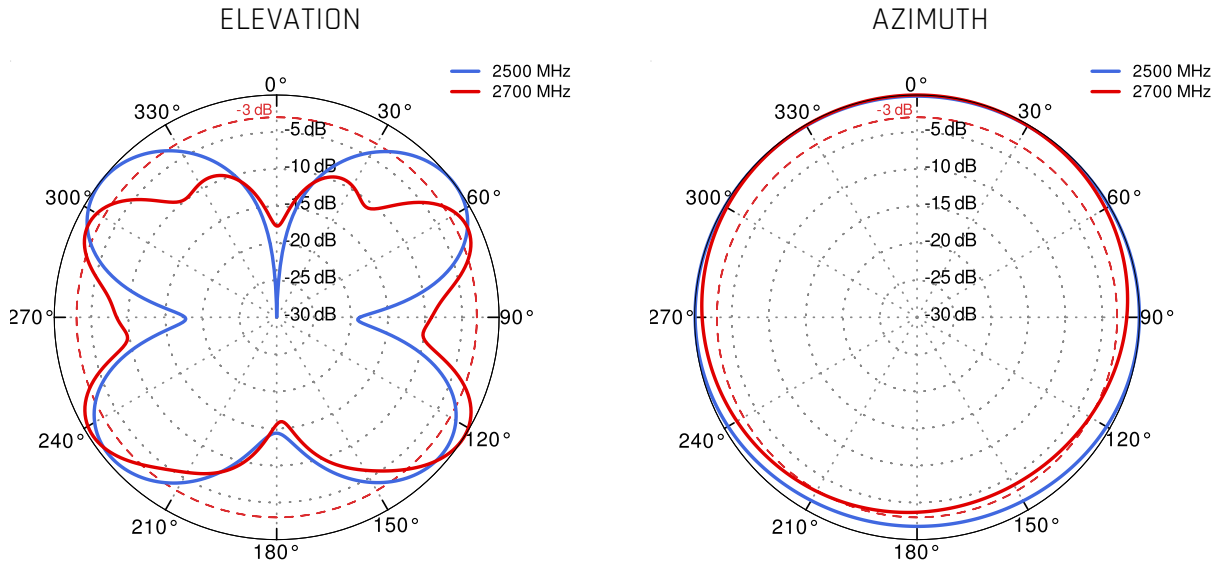

LTE SPECIFICATION

| | |
|-------------------------------|--|
| FREQUENCY | 0.694 - 0.960 MHz 1.7 - 2.2 GHz 2.2 - 2.7 GHz |
| GAIN | 2 dBi 2 dBi 3 dBi |
| SUPPORTED LTE/5G BANDS | 1, 2, 3, 4, 5, 7, 8, 9, 10, 12, 13, 14, 17, 18, 19, 20, 25, 26, 27, 28, 29, 33, 34, 35, 36, 37, 38, 39, 44, 65, 66, 67, 68, 69, 85, 103, n80, n81, n82, n83, n84, n86, n89, n95, n98, n100, n101, n255 |
| VSWR | <1.50, max <2.50 |
| BEAMWIDTH | 360°/25° +/- 5° |
| POLARIZATION | Vertical |
| IMPEDANCE | 50 Ω |

WI-FI SPECIFICATION

| | |
|---------------------|--------------------------------|
| FREQUENCY | 2.4 - 2.5 GHz 4.7 - 6.0 GHz |
| GAIN | 6 dBi 7 dBi |
| BEAMWIDTH | 360°/25° +/- 5° |
| POLARIZATION | Vertical |
| VSWR | <1.70, max <2.00 |
| IMPEDANCE | 50 Ω |

PLOTS

VSWR for LTE antenna

VSWR for Wi-Fi antenna

Gain for LTE antenna

Gain for Wi-Fi antenna

LTE from 700MHz to 900MHz

LTE from 1.71GHz to 2.17GHz

LTE from 2.5GHz to 2.7GHz

Wi-Fi 2.4GHz and 5GHz

DIMENSIONS