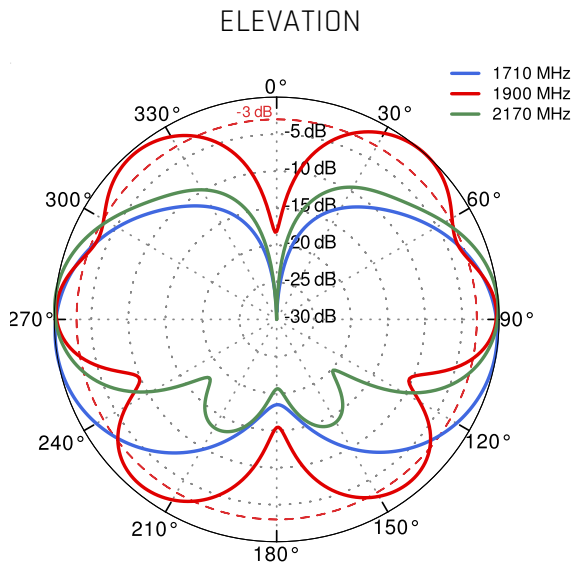

## WI-FI SPECIFICATION

<b>FREQUENCY</b>	2.4 - 2.5 GHz 4.7 - 6.0 GHz
<b>GAIN</b>	6 dBi 7 dBi
<b>BEAMWIDTH</b>	360°/25° +/- 5°
<b>POLARIZATION</b>	Vertical
<b>VSWR</b>	<1.70, max <2.00
<b>IMPEDANCE</b>	50 Ω

## PLOTS

VSWR for LTE antenna

VSWR for Wi-Fi antenna

Gain for LTE antenna

Gain for Wi-Fi antenna

LTE from 700MHz to 900MHz

LTE from 1.71GHz to 2.17GHz

## LTE from 2.5GHz to 2.7GHz

## DIMENSIONS