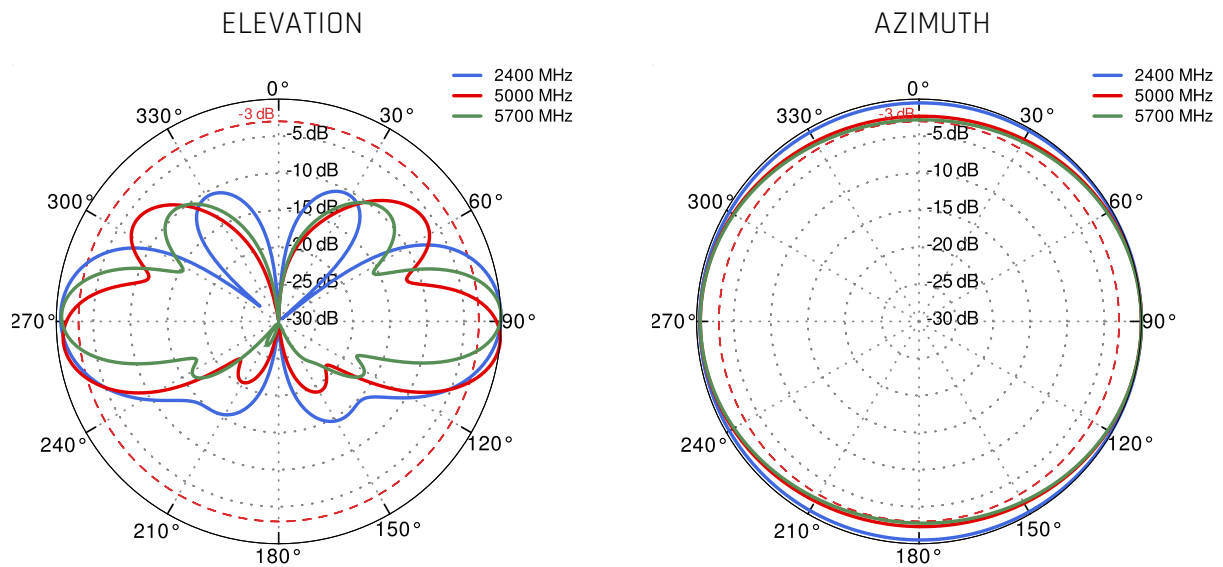

## WI-FI SPECIFICATION

<b>FREQUENCY</b>	2.4 - 2.5 GHz 4.7 - 6.0 GHz
<b>GAIN</b>	6 dBi 7 dBi
<b>BEAMWIDTH</b>	360°/25° +/- 5°
<b>POLARIZATION</b>	Vertical
<b>VSWR</b>	<1.70, max <2.00
<b>IMPEDANCE</b>	50 Ω

## PLOTS

VSWR for LTE antenna

VSWR for Wi-Fi antenna

Gain for LTE antenna

Gain for Wi-Fi antenna

LTE from 700MHz to 900MHz

LTE from 1.71GHz to 2.17GHz

## LTE from 2.5GHz to 2.7GHz

## DIMENSIONS