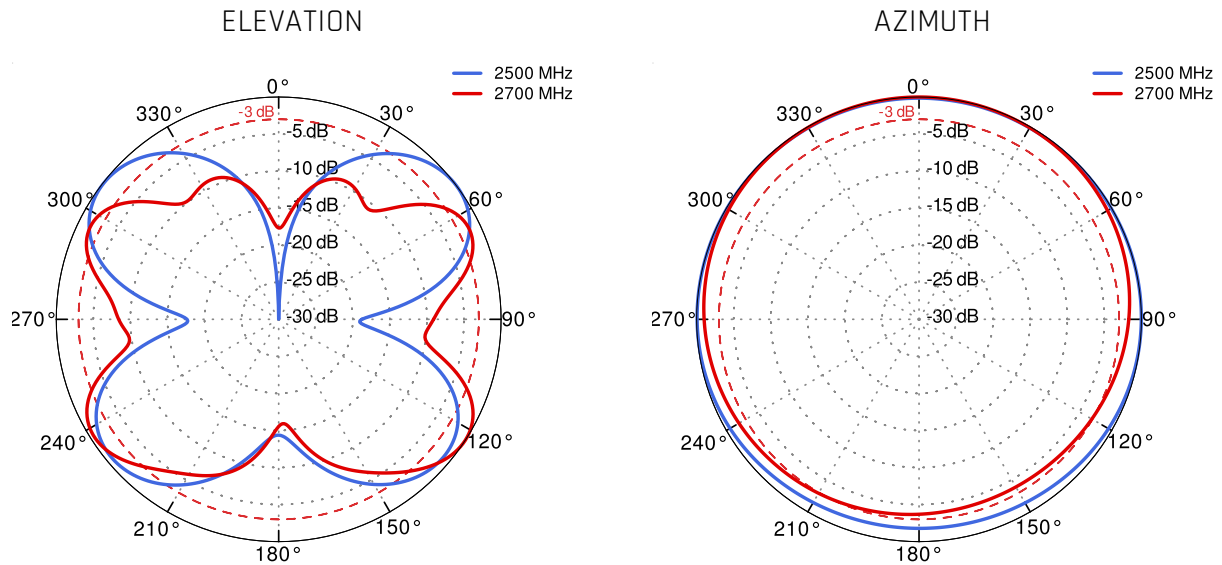

LTE from 2.3GHz to 2.7GHz