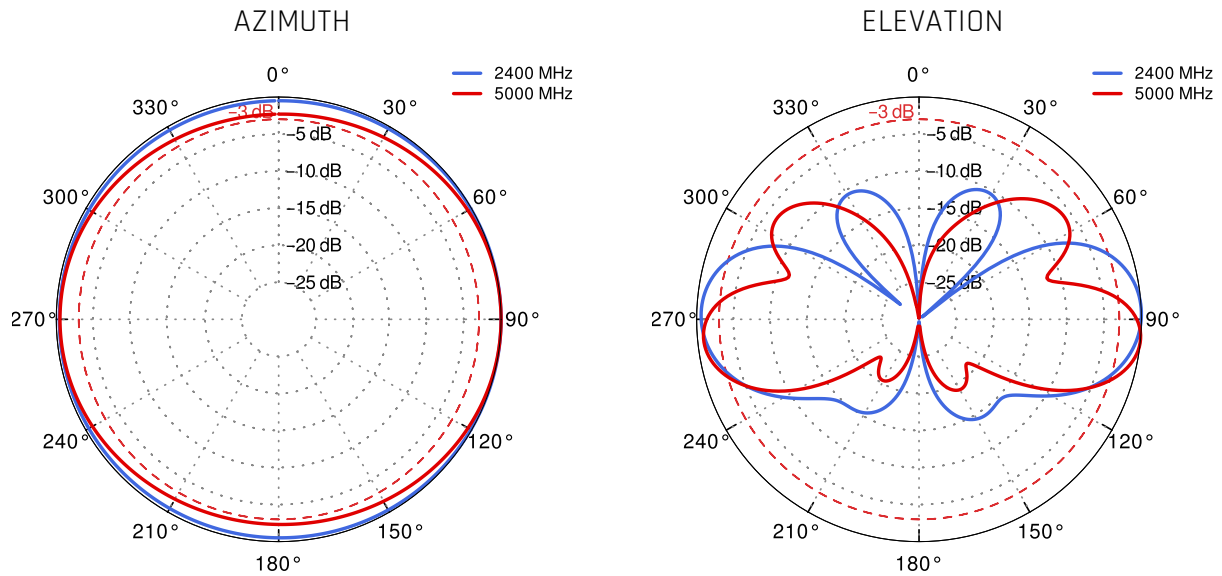

WI-FI SPECIFICATION

FREQUENCY	2.4 - 2.5 GHz 4.7 - 6.0 GHz
GAIN	2.4 - 2.5 GHz: 6 dBi 4.7 - 6.0 GHz: 7 dBi
VSWR	<1.70, max <2.00
BEAMWIDTH	360°/25° +/- 5°
POLARIZATION	Vertical
IMPEDANCE	50 Ω

MECHANICAL SPECIFICATION

MOUNTING KIT

DIMENSIONS	9.9 x 10.5 x 14.8 cm 3.9 x 4.13 x 5.83 inch
REGULATION RANGE	+/- 30°
MAST DIAMETER RANGE	25 - 66mm 0.98-2.60 inch
MATERIAL	Polyamide with fiberglass + galvanized steel U-Bolts
WEIGHT	0.87kg
MOUNTING PLACE	Wall or mast or ceiling

COMPATIBLE ROUTERS

VARIANT: APMATMO

PLOTS

LTE VSWR

WI-FI VSWR

From 700MHz to 900MHz

From 1.71GHz to 2.17GHz

From 2.3GHz to 2.7GHz

From 2.4GHz to 5GHz

DIMENSIONS