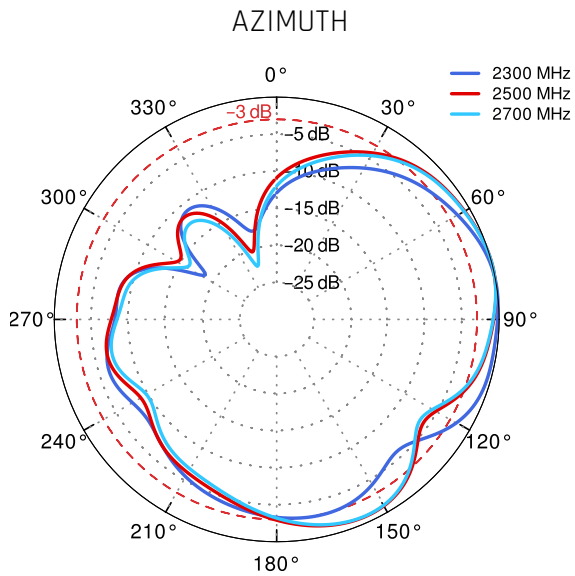

WI-FI SPECIFICATION

FREQUENCY	2.4 - 2.5 GHz 4.7 - 6.0 GHz
GAIN	2.4 - 2.5 GHz: 6 dBi 4.7 - 6.0 GHz: 7 dBi
VSWR	<1.70, max <2.00
BEAMWIDTH	360°/25° +/- 5°
POLARIZATION	Vertical
IMPEDANCE	50 Ω

MECHANICAL SPECIFICATION

MOUNTING KIT

DIMENSIONS	9.9 x 10.5 x 14.8 cm 3.9 x 4.13 x 5.83 inch
REGULATION RANGE	+/- 30°
MAST DIAMETER RANGE	25 - 66mm 0.98-2.60 inch
MATERIAL	Polyamide with fiberglass + galvanized steel U-Bolts
WEIGHT	0.87kg
MOUNTING PLACE	Wall or mast or ceiling

COMPATIBLE ROUTERS

VARIANT: APMATMO

PLOTS

LTE VSWR

WI-FI VSWR

From 700MHz to 900MHz

From 1.71GHz to 2.17GHz

From 2.3GHz to 2.7GHz

From 2.4GHz to 5GHz

DIMENSIONS