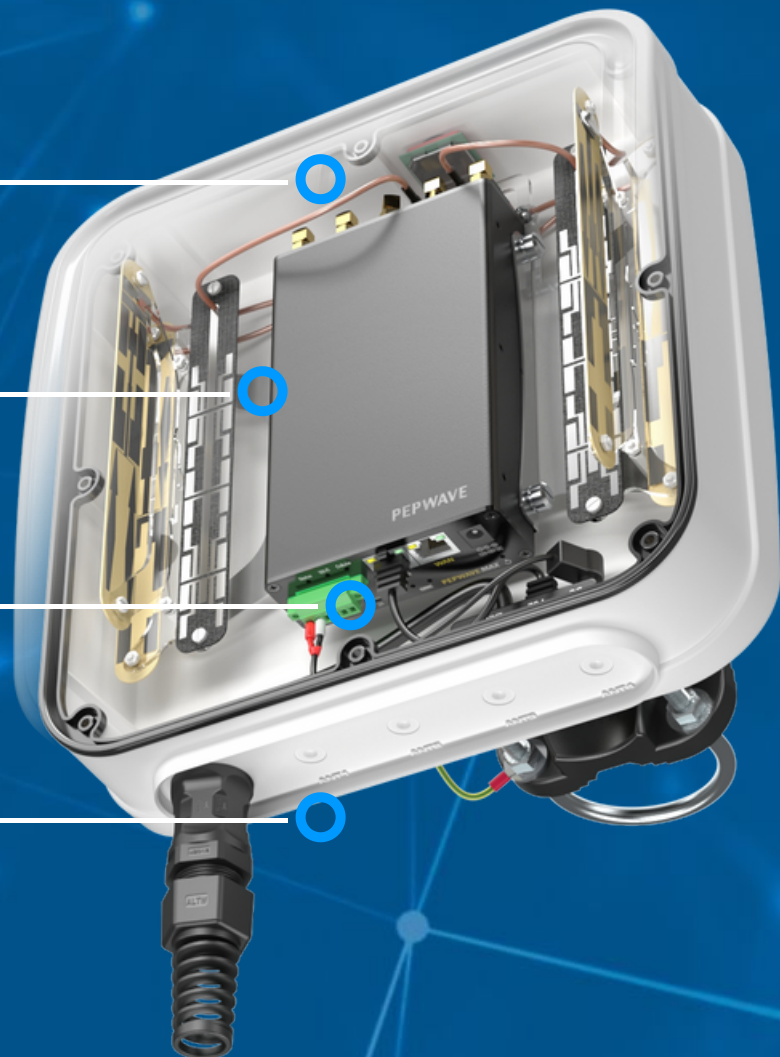

QuMax Omni for Peplink MAX Transit

INTEGRATED MULTI-BAND LTE OMNI ANTENNA + WIFI OMNI ANTENNA + GPS ANTENNA + PLACE TO INSTALL Peplink MAX Transit (ALL-IN-ONE)

QuMax Omni all-in-one antenna for Peplink MAX Transit router is a perfect outdoor device for mobile and fixed installations like industrial, public, CCTV, hotspots, yachts, boats, campers, RV etc. It has embedded omni LTE, Wi-Fi and GPS antenna. If you use MAX Transit with QuMax Omni antenna, you get an integrated complete solution with embedded router and multi band antennas in one enclosure.

OUTDOOR ANTENNA WORKS IN ANY WEATHER CONDITIONS, IP67

ANTENNA PERFECTLY MATCHED WITH THE PEPLINK MAX TRANSIT

ALL ANTENNAS AND PEPLINK ROUTER INTEGRATED IN ONE ENCLOSURE

MADE IN EUROPE

LTE SPECIFICATION

FREQUENCY	0.694-0.96 GHz 1.7 - 2.2 GHz 2.5 - 2.7 GHz
SUPPORTED LTE/5G BANDS	1, 2, 3, 4, 5, 6, 7, 8, 9, 10, 12, 13, 14, 17, 18, 19, 20, 23, 25, 26, 27, 28, 29, 33, 34, 35, 36, 37, 38, 39, 44, 59, 62, 65, 66, 67, 68, 69, 85, n80, n81, n82, n83, n84, n86, n89, n95
GAIN	0.694 - 0.96 GHz : 4 dBi 1.7 - 2.2 GHz : 5 dBi 2.5 - 2.7 GHz : 6 dBi
VSWR	<1.50, max <2.50
BEAMWIDTH	360°/25° +/- 5°
POLARIZATION	Vertical
IMPEDANCE	50 Ω

MATERIAL	BS, aluminum, PTFE, Fiberglass
INGRESS PROTECTION	IP67
CONNECTOR TYPE	RJ45
DIMENSIONS	272 x 276 x 80 mm 10.71 x 10.87 x 3.14 inch
WEIGHT	1.8 kg 3.97 lbs
OPERATING TEMPERATURE	From -40°C to 75°C From -40°F to 167°F
ENCLOSURE RECOMMENDED TIGHTENING TORQUE	0.6 - 0.8 Nm

MOUNTING KIT

DIMENSIONS	9.9 x 10.5 x 14.8 cm 3.9 x 4.13 x 5.83 inch
REGULATION RANGE	+/- 30°
MAST DIAMETER RANGE	25 - 66mm 0.98-2.60 inch
MATERIAL	Polyamide with fiberglass + galvanized steel U-Bolts
WEIGHT	0.87kg
MOUNTING PLACE	Wall or mast or ceiling