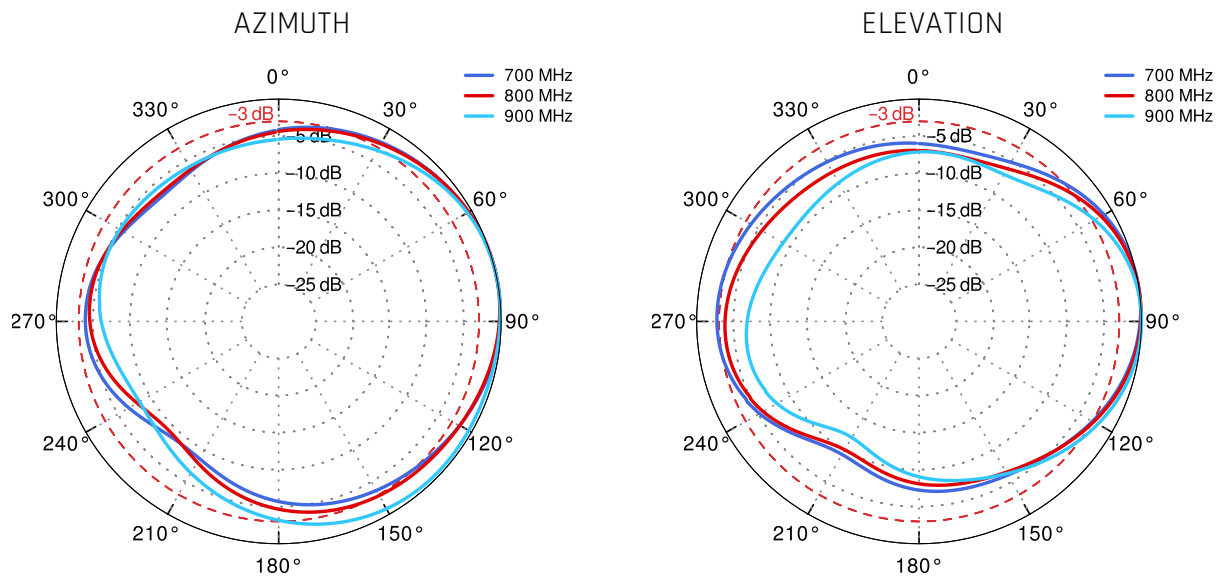

WI-FI SPECIFICATION

FREQUENCY	2.4 - 2.5 GHz 4.7 - 6.0 GHz
GAIN	2.4 - 2.5 GHz: 6 dBi 4.7 - 6.0 GHz: 7 dBi
VSWR	<1.70, max <2.00
BEAMWIDTH	360°/25° +/- 5°
POLARIZATION	Vertical
IMPEDANCE	50 Ω

MECHANICAL SPECIFICATION

MOUNTING KIT

DIMENSIONS	9.9 x 10.5 x 14.8 cm 3.9 x 4.13 x 5.83 inch
REGULATION RANGE	+/- 30°
MAST DIAMETER RANGE	25 - 66mm 0.98-2.60 inch
MATERIAL	Polyamide with fiberglass + galvanized steel U-Bolts
WEIGHT	0.87kg
MOUNTING PLACE	Wall or mast or ceiling

COMPATIBLE ROUTERS

VARIANT: APMATMO

PLOTS

LTE VSWR

WI-FI VSWR

From 700MHz to 900MHz

From 1.71GHz to 2.17GHz

From 2.3GHz to 2.7GHz

From 2.4GHz to 5GHz

DIMENSIONS