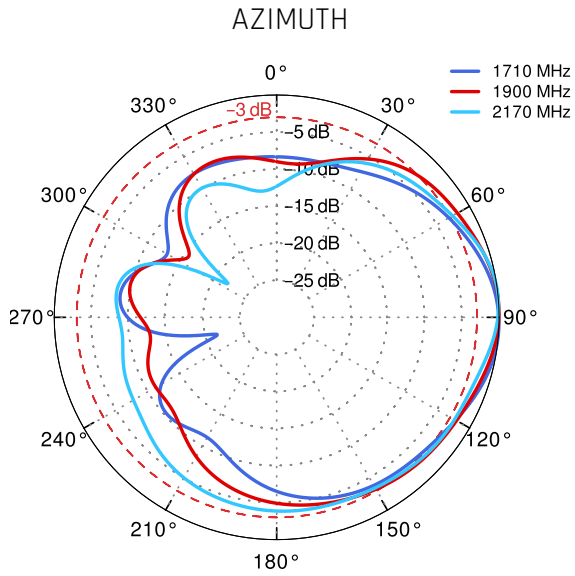

WI-FI SPECIFICATION

FREQUENCY	2.4 - 2.5 GHz 4.7 - 6.0 GHz
GAIN	2.4 - 2.5 GHz: 6 dBi 4.7 - 6.0 GHz: 7 dBi
VSWR	<1.70, max <2.00
BEAMWIDTH	360°/25° +/- 5°
POLARIZATION	Vertical
IMPEDANCE	50 Ω

MECHANICAL SPECIFICATION

MOUNTING KIT

DIMENSIONS	9.9 x 10.5 x 14.8 cm 3.9 x 4.13 x 5.83 inch
REGULATION RANGE	+/- 30°
MAST DIAMETER RANGE	25 - 66mm 0.98-2.60 inch
MATERIAL	Polyamide with fiberglass + galvanized steel U-Bolts
WEIGHT	0.87kg
MOUNTING PLACE	Wall or mast or ceiling

COMPATIBLE ROUTERS

VARIANT: APMATMO

PLOTS

LTE VSWR

WI-FI VSWR

From 700MHz to 900MHz

From 1.71GHz to 2.17GHz

From 2.3GHz to 2.7GHz

From 2.4GHz to 5GHz

DIMENSIONS