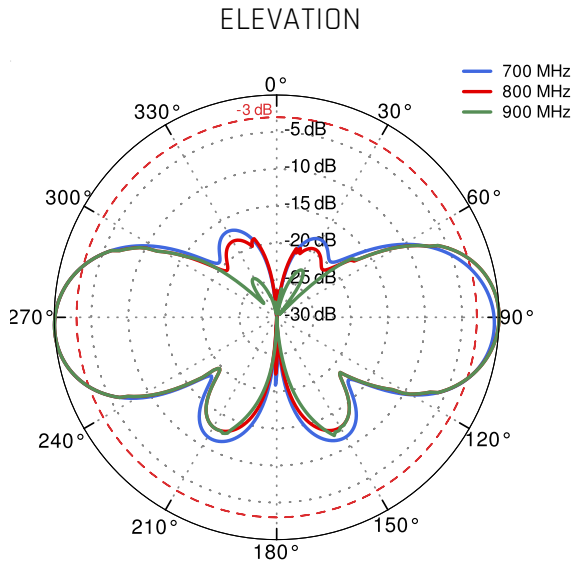

MECHANICAL SPECIFICATION

MATERIAL	BS, aluminum, PTFE, Fiberglass
INGRESS PROTECTION	IP68
CONNECTOR TYPE	RJ45
DIMENSIONS	272 x 276 x 80 mm 10.71 x 10.87 x 3.14 inch
WEIGHT	1.8 kg 3.97 lbs
OPERATING TEMPERATURE	From -40°C to 75°C From -40°F to 167°F
ENCLOSURE RECOMMENDED TIGHTENING TORQUE	0.6 - 0.8 Nm

MOUNTING KIT

DIMENSIONS	9.9 x 10.5 x 14.8 cm 3.9 x 4.13 x 5.83 inch
REGULATION RANGE	+/- 30°
MAST DIAMETER RANGE	25 - 66mm 0.98-2.60 inch
MATERIAL	Polyamide with fiberglass + galvanized steel U-Bolts
WEIGHT	0.87kg
MOUNTING PLACE	Wall or mast or ceiling

PLOTS

VSWR

Gain

From 700MHz to 900MHz

From 1.71GHz to 2.17GHz

From 2.3GHz to 2.7GHz

DIMENSIONS