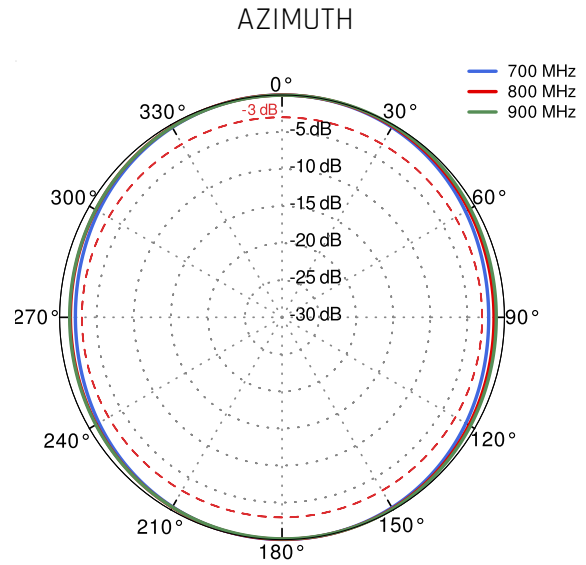

OUTDOOR ANTENNA WORKS IN ANY WEATHER CONDITIONS, IP68

ANTENNA PERFECTLY MATCHED WITH THE TELTONIKA TCR100

ALL ANTENNAS AND TELTONIKA ROUTER INTEGRATED IN ONE ENCLOSURE

MADE IN EUROPE

LTE SPECIFICATION

FREQUENCY	0.694-0.96 GHz 1.7 - 2.2 GHz 2.5 - 2.7 GHz
SUPPORTED LTE/5G BANDS	1, 2, 3, 4, 5, 6, 7, 8, 9, 10, 12, 13, 14, 17, 18, 19, 20, 23, 25, 26, 27, 28, 29, 33, 34, 35, 36, 37, 38, 39, 44, 59, 62, 65, 66, 67, 68, 69, 85, n80, n81, n82, n83, n84, n86, n89, n95
GAIN	0.694 - 0.96 GHz : 4 dBi 1.7 - 2.2 GHz : 5 dBi 2.5 - 2.7 GHz : 6 dBi
VSWR	<1.50, max <2.50
BEAMWIDTH	360°/25° +/- 5°
POLARIZATION	Vertical
IMPEDANCE	50 Ω

MECHANICAL SPECIFICATION

MATERIAL	BS, aluminum, PTFE, Fiberglass
INGRESS PROTECTION	IP68
CONNECTOR TYPE	RJ45
DIMENSIONS	272 x 276 x 80 mm 10.71 x 10.87 x 3.14 inch
WEIGHT	1.8 kg 3.97 lbs
OPERATING TEMPERATURE	From -40°C to 75°C From -40°F to 167°F
ENCLOSURE RECOMMENDED TIGHTENING TORQUE	0.6 - 0.8 Nm

MOUNTING KIT

DIMENSIONS	9.9 x 10.5 x 14.8 cm 3.9 x 4.13 x 5.83 inch
REGULATION RANGE	+/- 30°
MAST DIAMETER RANGE	25 - 66mm 0.98-2.60 inch
MATERIAL	Polyamide with fiberglass + galvanized steel U-Bolts
WEIGHT	0.87kg
MOUNTING PLACE	Wall or mast or ceiling

PLOTS

VSWR

Gain

From 700MHz to 900MHz

From 1.71GHz to 2.17GHz

From 2.3GHz to 2.7GHz

DIMENSIONS