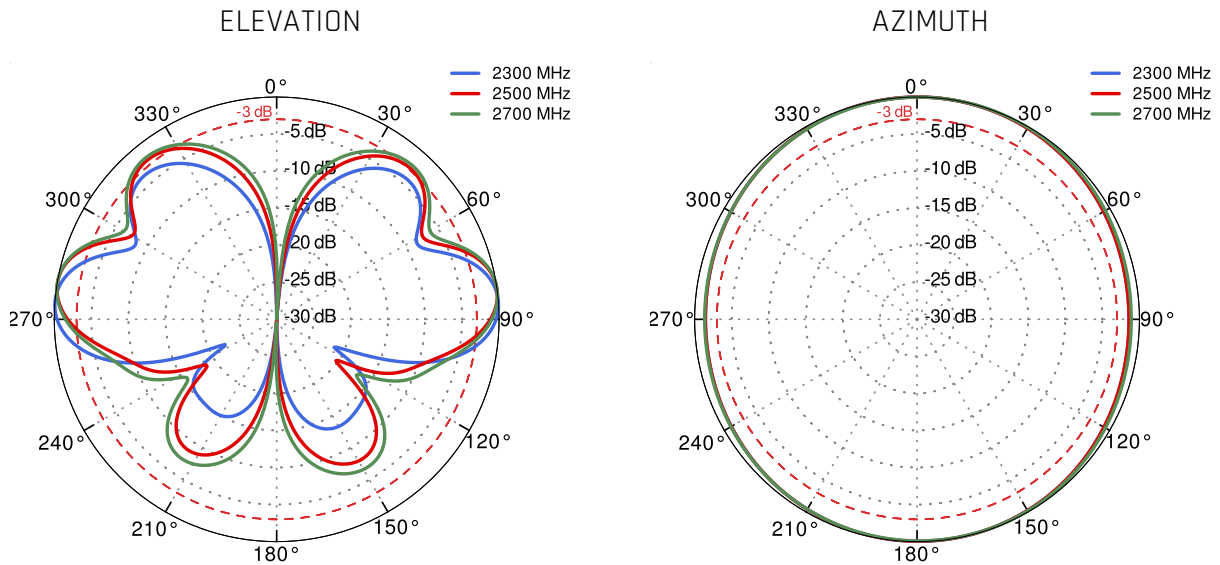

MECHANICAL SPECIFICATION

MATERIAL	BS, aluminum, PTFE, Fiberglass
INGRESS PROTECTION	IP68
CONNECTOR TYPE	RJ45
DIMENSIONS	272 x 276 x 80 mm 10.71 x 10.87 x 3.14 inch
WEIGHT	1.8 kg 3.97 lbs
OPERATING TEMPERATURE	From -40°C to 75°C From -40°F to 167°F
ENCLOSURE RECOMMENDED TIGHTENING TORQUE	0.6 - 0.8 Nm

MOUNTING KIT

DIMENSIONS	9.9 x 10.5 x 14.8 cm 3.9 x 4.13 x 5.83 inch
REGULATION RANGE	+/- 30°
MAST DIAMETER RANGE	25 - 66mm 0.98-2.60 inch
MATERIAL	Polyamide with fiberglass + galvanized steel U-Bolts
WEIGHT	0.87kg
MOUNTING PLACE	Wall or mast or ceiling

PLOTS

VSWR

Gain

From 700MHz to 900MHz

From 1.71GHz to 2.17GHz

From 2.3GHz to 2.7GHz

DIMENSIONS