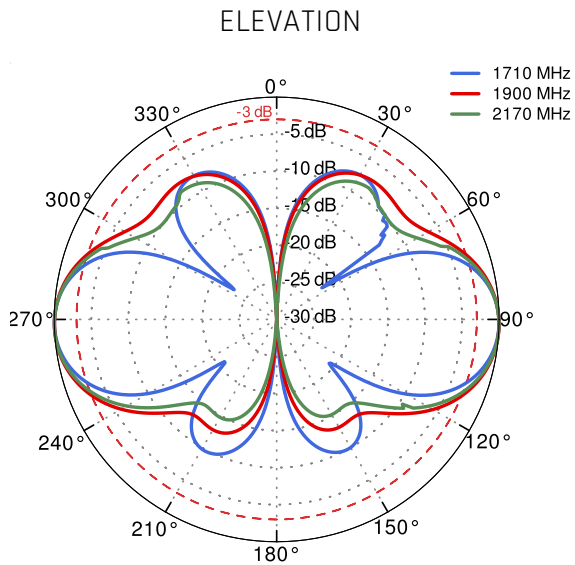

MECHANICAL SPECIFICATION

MATERIAL	BS, aluminum, PTFE, Fiberglass
INGRESS PROTECTION	IP68
CONNECTOR TYPE	RJ45
DIMENSIONS	272 x 276 x 80 mm 10.71 x 10.87 x 3.14 inch
WEIGHT	1.8 kg 3.97 lbs
OPERATING TEMPERATURE	From -40°C to 75°C From -40°F to 167°F
ENCLOSURE RECOMMENDED TIGHTENING TORQUE	0.6 - 0.8 Nm

MOUNTING KIT

DIMENSIONS	9.9 x 10.5 x 14.8 cm 3.9 x 4.13 x 5.83 inch
REGULATION RANGE	+/- 30°
MAST DIAMETER RANGE	25 - 66mm 0.98-2.60 inch
MATERIAL	Polyamide with fiberglass + galvanized steel U-Bolts
WEIGHT	0.87kg
MOUNTING PLACE	Wall or mast or ceiling

PLOTS

VSWR

Gain

From 700MHz to 900MHz

From 1.71GHz to 2.17GHz

From 2.3GHz to 2.7GHz

DIMENSIONS