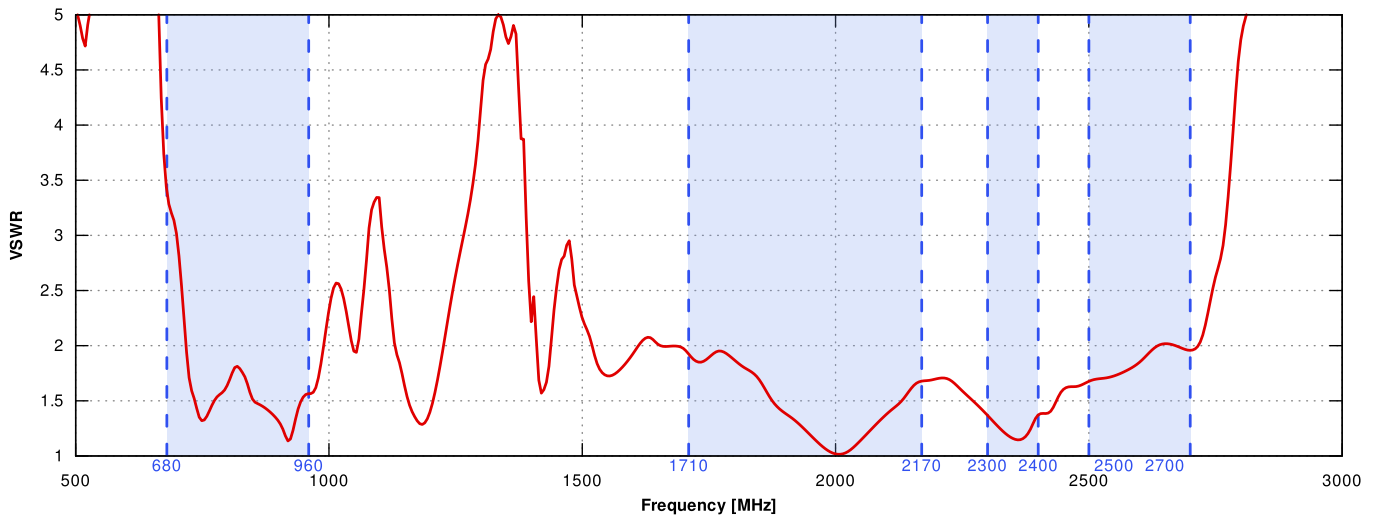

MECHANICAL SPECIFICATION

MATERIAL	BS, aluminum, PTFE, Fiberglass
INGRESS PROTECTION	IP68
CONNECTOR TYPE	RJ45
DIMENSIONS	272 x 276 x 80 mm 10.71 x 10.87 x 3.14 inch
WEIGHT	1.8 kg 3.97 lbs
OPERATING TEMPERATURE	From -40°C to 75°C From -40°F to 167°F
ENCLOSURE RECOMMENDED TIGHTENING TORQUE	0.6 - 0.8 Nm

PLOTS

VSWR

Gain

From 700MHz to 900MHz

From 1.71GHz to 2.17GHz

From 2.3GHz to 2.7GHz

DIMENSIONS