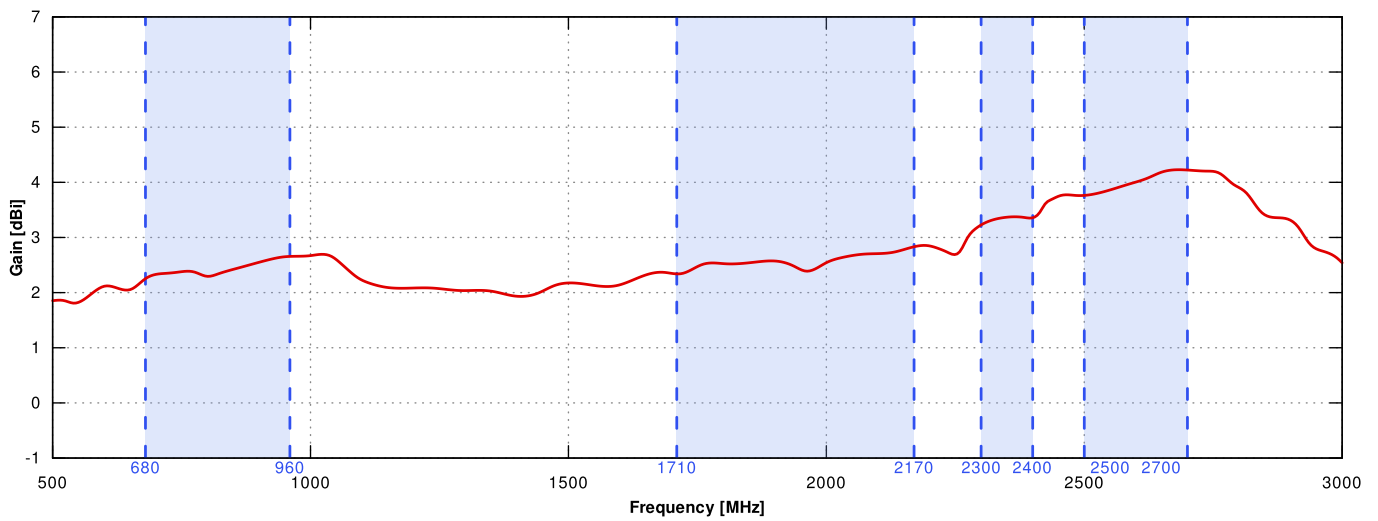

MECHANICAL SPECIFICATION

MATERIAL	BS, aluminum, PTFE, Fiberglass
INGRESS PROTECTION	IP68
CONNECTOR TYPE	RJ45
DIMENSIONS	272 x 276 x 80 mm 10.71 x 10.87 x 3.14 inch
WEIGHT	1.8 kg 3.97 lbs
OPERATING TEMPERATURE	From -40°C to 75°C From -40°F to 167°F
ENCLOSURE RECOMMENDED TIGHTENING TORQUE	0.6 - 0.8 Nm

MOUNTING KIT

DIMENSIONS	9.9 x 10.5 x 14.8 cm 3.9 x 4.13 x 5.83 inch
REGULATION RANGE	+/- 30°
MAST DIAMETER RANGE	25 - 66mm 0.98-2.60 inch
MATERIAL	Polyamide with fiberglass + galvanized steel U-Bolts
WEIGHT	0.87kg
MOUNTING PLACE	Wall or mast or ceiling

PLOTS

VSWR

Gain

From 700MHz to 900MHz

From 1.71GHz to 2.17GHz

From 2.3GHz to 2.7GHz

DIMENSIONS