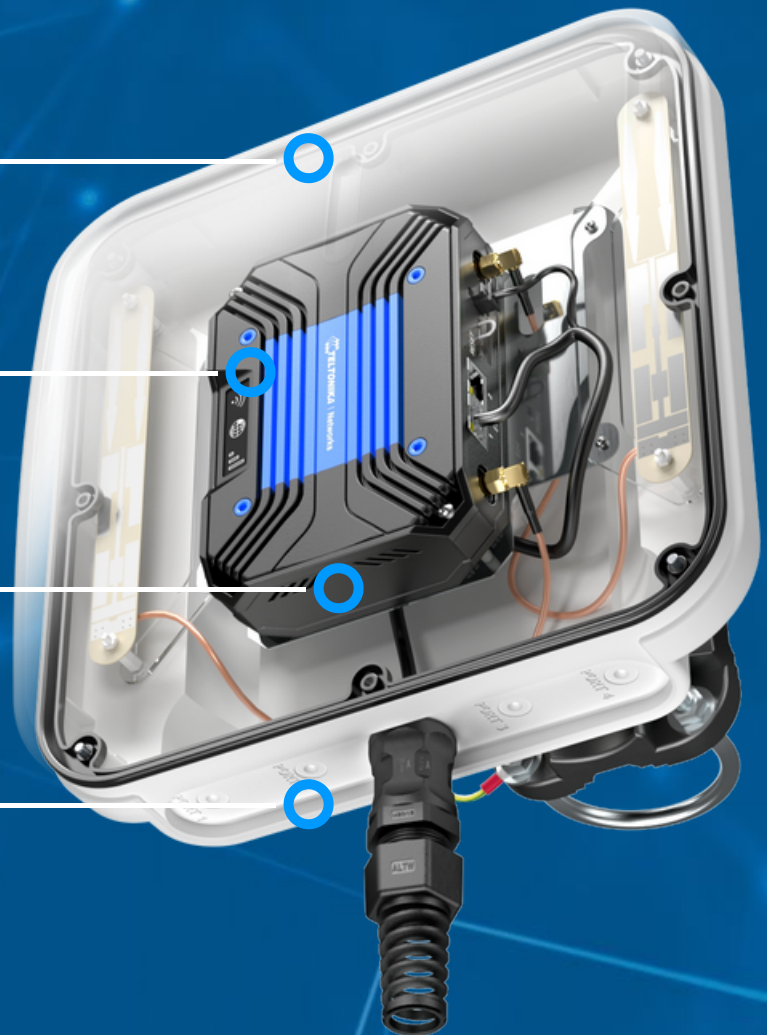

QuMax Omni for Teltonika TCR100

INTEGRATED MULTI-BAND LTE OMNI ANTENNA + PLACE TO INSTALL Teltonika TCR100 (ALL-IN-ONE)

QuMax Omni all-in-one antenna for Teltonika TCR100 router is a perfect outdoor device for mobile and fixed installations like industrial, public, CCTV, hotspots, yachts, boats, campers, RV etc. It has embedded omni LTE antenna. If you use TCR100 with QuMax Omni antenna, you get an integrated complete solution with embedded router and multi band antennas in one enclosure.

OUTDOOR ANTENNA WORKS IN ANY WEATHER CONDITIONS, IP68

ANTENNA PERFECTLY MATCHED WITH THE TELTONIKA TCR100

ALL ANTENNAS AND TELTONIKA ROUTER INTEGRATED IN ONE ENCLOSURE

MADE IN EUROPE

LTE SPECIFICATION

FREQUENCY	0.694-0.96 GHz 1.7 - 2.2 GHz 2.5 - 2.7 GHz
SUPPORTED LTE/5G BANDS	1, 2, 3, 4, 5, 6, 7, 8, 9, 10, 12, 13, 14, 17, 18, 19, 20, 23, 25, 26, 27, 28, 29, 33, 34, 35, 36, 37, 38, 39, 44, 59, 62, 65, 66, 67, 68, 69, 85, n80, n81, n82, n83, n84, n86, n89, n95
GAIN	0.694 - 0.96 GHz : 4 dBi 1.7 - 2.2 GHz : 5 dBi 2.5 - 2.7 GHz : 6 dBi
VSWR	<1.50, max <2.50
BEAMWIDTH	360°/25° +/- 5°
POLARIZATION	Vertical
IMPEDANCE	50 Ω

MECHANICAL SPECIFICATION

MATERIAL	BS, aluminum, PTFE, Fiberglass
INGRESS PROTECTION	IP68
CONNECTOR TYPE	RJ45
DIMENSIONS	272 x 276 x 80 mm 10.71 x 10.87 x 3.14 inch
WEIGHT	1.8 kg 3.97 lbs
OPERATING TEMPERATURE	From -40°C to 75°C From -40°F to 167°F
ENCLOSURE RECOMMENDED TIGHTENING TORQUE	0.6 - 0.8 Nm

MOUNTING KIT

DIMENSIONS	9.9 x 10.5 x 14.8 cm 3.9 x 4.13 x 5.83 inch
REGULATION RANGE	+/- 30°
MAST DIAMETER RANGE	25 - 66mm 0.98-2.60 inch
MATERIAL	Polyamide with fiberglass + galvanized steel U-Bolts
WEIGHT	0.87kg
MOUNTING PLACE	Wall or mast or ceiling