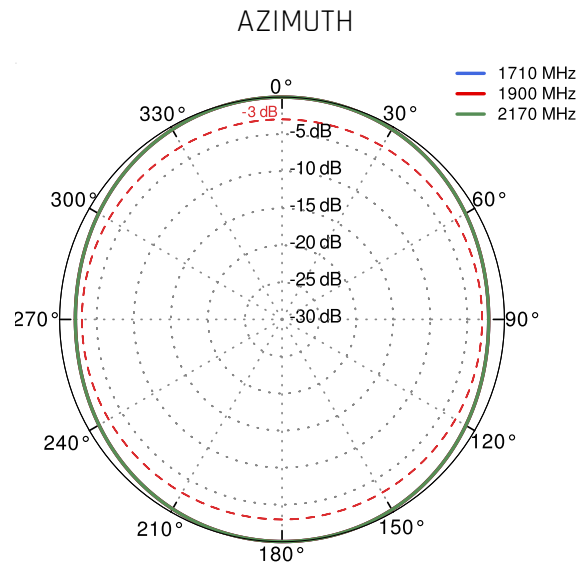

OUTDOOR ANTENNA WORKS IN ANY WEATHER CONDITIONS, IP68

ANTENNA PERFECTLY MATCHED WITH THE TELTONIKA TCR100

ALL ANTENNAS AND TELTONIKA ROUTER INTEGRATED IN ONE ENCLOSURE

MADE IN EUROPE

LTE SPECIFICATION

FREQUENCY	0.694-0.96 GHz 1.7 - 2.2 GHz 2.5 - 2.7 GHz
SUPPORTED LTE/5G BANDS	1, 2, 3, 4, 5, 6, 7, 8, 9, 10, 12, 13, 14, 17, 18, 19, 20, 23, 25, 26, 27, 28, 29, 33, 34, 35, 36, 37, 38, 39, 44, 59, 62, 65, 66, 67, 68, 69, 85, n80, n81, n82, n83, n84, n86, n89, n95
GAIN	0.694 - 0.96 GHz : 4 dBi 1.7 - 2.2 GHz : 5 dBi 2.5 - 2.7 GHz : 6 dBi
VSWR	<1.50, max <2.50
BEAMWIDTH	360°/25° +/- 5°
POLARIZATION	Vertical
IMPEDANCE	50 Ω

MECHANICAL SPECIFICATION

MATERIAL	BS, aluminum, PTFE, Fiberglass
INGRESS PROTECTION	IP68
CONNECTOR TYPE	RJ45
DIMENSIONS	272 x 276 x 80 mm 10.71 x 10.87 x 3.14 inch
WEIGHT	1.8 kg 3.97 lbs
OPERATING TEMPERATURE	From -40°C to 75°C From -40°F to 167°F
ENCLOSURE RECOMMENDED TIGHTENING TORQUE	0.6 - 0.8 Nm

MOUNTING KIT

DIMENSIONS	9.9 x 10.5 x 14.8 cm 3.9 x 4.13 x 5.83 inch
REGULATION RANGE	+/- 30°
MAST DIAMETER RANGE	25 - 66mm 0.98-2.60 inch
MATERIAL	Polyamide with fiberglass + galvanized steel U-Bolts
WEIGHT	0.87kg
MOUNTING PLACE	Wall or mast or ceiling

PLOTS

VSWR

Gain

From 700MHz to 900MHz

From 1.71GHz to 2.17GHz

From 2.3GHz to 2.7GHz

DIMENSIONS