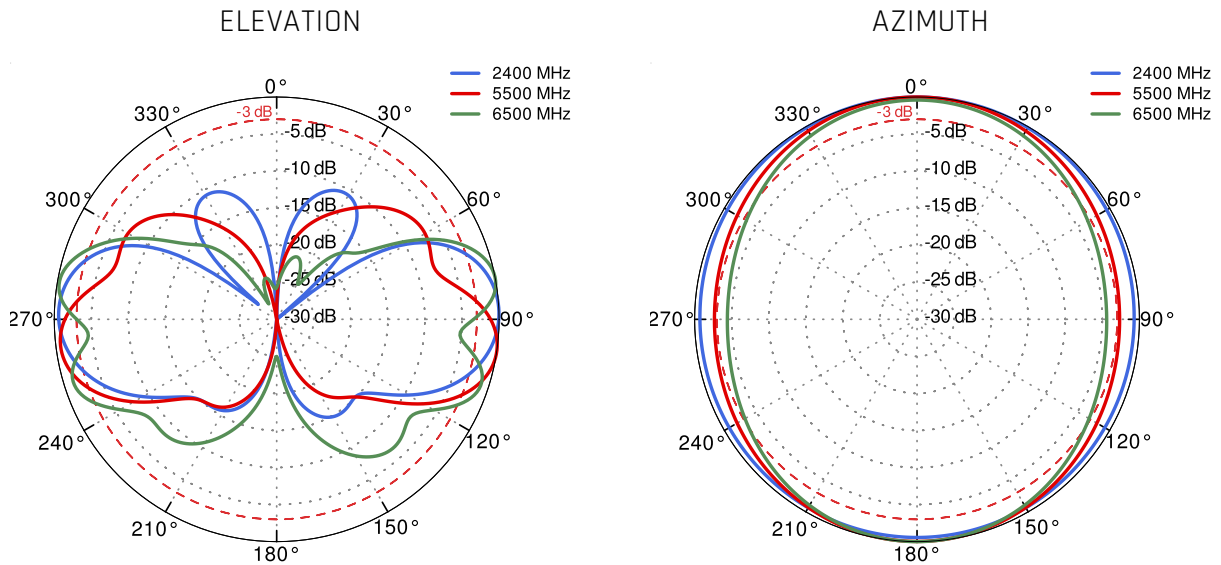

## LoRa Gain

PORT 1 - 5G/LTE from 650MHz to 950MHz

PORT 1 - 5G/LTE from 1.71GHz to 2.17GHz

PORT 1 - 5G/LTE from 2.3GHz to 2.7GHz

PORT 1 - 5G/LTE from 3.3GHz to 3.8GHz

PORT 1 - 5G/LTE from 4.2GHz to 4.6GHz

PORT 1 - 5G/LTE from 5.0GHz to 5.9GHz

**PORT 2 - 5G/LTE from 650MHz to 950MHz**

**PORT 2 - 5G/LTE from 1.71GHz to 2.17GHz**

PORT 2 - 5G/LTE from 2.3GHz to 2.7GHz

PORT 2 - 5G/LTE from 3.3GHz to 3.8GHz

PORT 2 - 5G/LTE from 4.2GHz to 4.6GHz

PORT 2 - 5G/LTE from 5.0GHz to 5.9GHz

Wi-Fi From 2.4 GHz to 6.5 GHz

LoRa 900 MHz

## **DIMENSIONS**