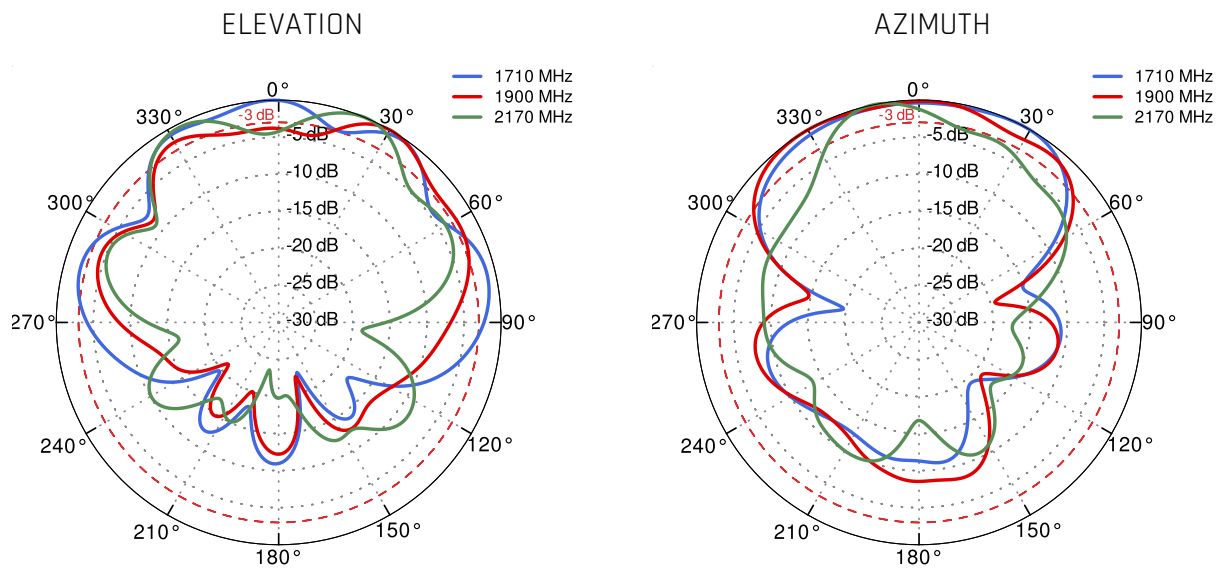

## LoRa Gain

PORT 1 - 5G/LTE from 650MHz to 950MHz

PORT 1 - 5G/LTE from 1.71GHz to 2.17GHz

PORT 1 - 5G/LTE from 2.3GHz to 2.7GHz

PORT 1 - 5G/LTE from 3.3GHz to 3.8GHz

PORT 1 - 5G/LTE from 4.2GHz to 4.6GHz

PORT 1 - 5G/LTE from 5.0GHz to 5.9GHz

**PORT 2 - 5G/LTE from 650MHz to 950MHz**

**PORT 2 - 5G/LTE from 1.71GHz to 2.17GHz**

PORT 2 - 5G/LTE from 2.3GHz to 2.7GHz

PORT 2 - 5G/LTE from 3.3GHz to 3.8GHz

PORT 2 - 5G/LTE from 4.2GHz to 4.6GHz

PORT 2 - 5G/LTE from 5.0GHz to 5.9GHz

Wi-Fi From 2.4 GHz to 6.5 GHz

LoRa 900 MHz