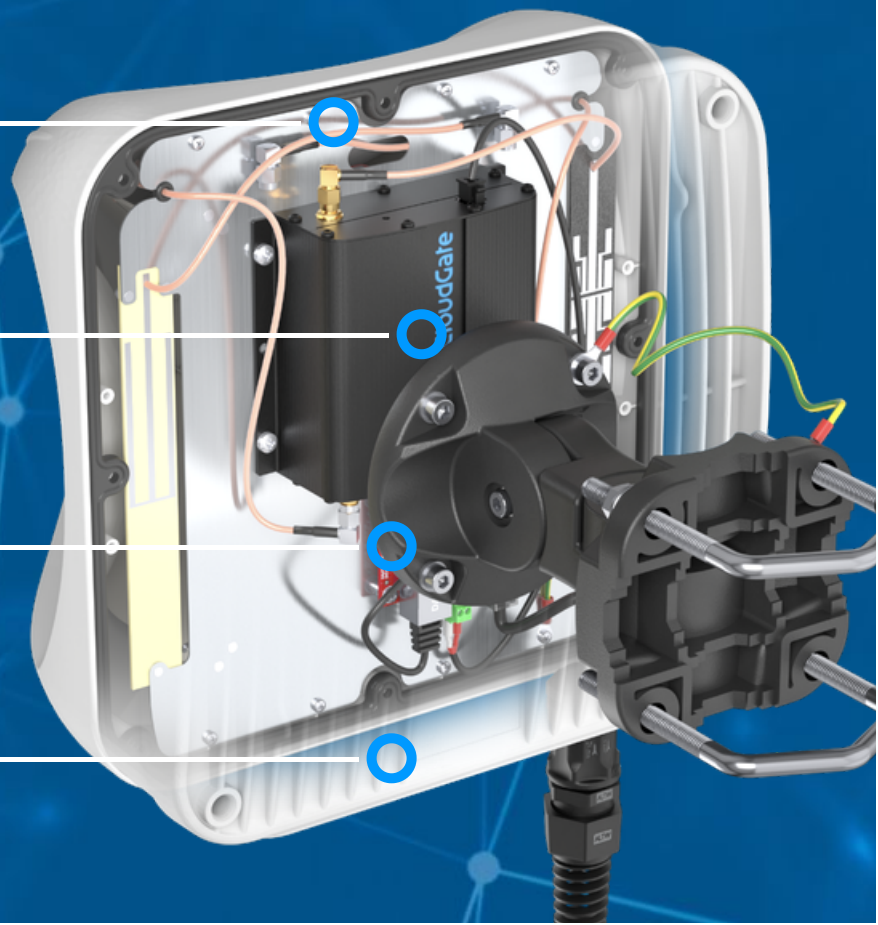

# QuMax for Option CloudGate

**INTEGRATED MULTI-BAND 5G DIRECTIONAL ANTENNA + WI-FI 6E OMNI ANTENNA + LORA ANTENNA + GPS ANTENNA + POE SPLITTER + PLACE TO INSTALL OPTION CLOUDGATE (ALL-IN-ONE)**

QuMax antenna for Option CloudGate router is a perfect outdoor device for improving the signal in rural/suburban and locations where the mobile signal is weak. It has embedded directional 5G, omni Wi-Fi 6E, LoRa and GPS antenna. If you use CloudGate with QuMax antenna, you get an integrated complete solution with embedded router and multi band antennas in one enclosure.

Wi-Fi 6E support!

The set contains a [Passive PoE splitter](#), allowing you to split data and power from a single Ethernet cable and maintain gigabit transfer speeds while protecting the LAN port from damage caused by overvoltage, short circuit or improper connection.

OUTDOOR ANTENNA WORKS IN ANY WEATHER CONDITIONS, IP68

MOUNTING SYSTEM WITH TWO PLANES, 60 DEGREES REGULATION

WIDE BAND 600-6000MHZ, 5G TECHNOLOGY

ANTENNA PERFECTLY MATCHED WITH THE OPTION CLOUDGATE

ALL ANTENNAS AND OPTION ROUTER INTEGRATED IN ONE ENCLOSURE