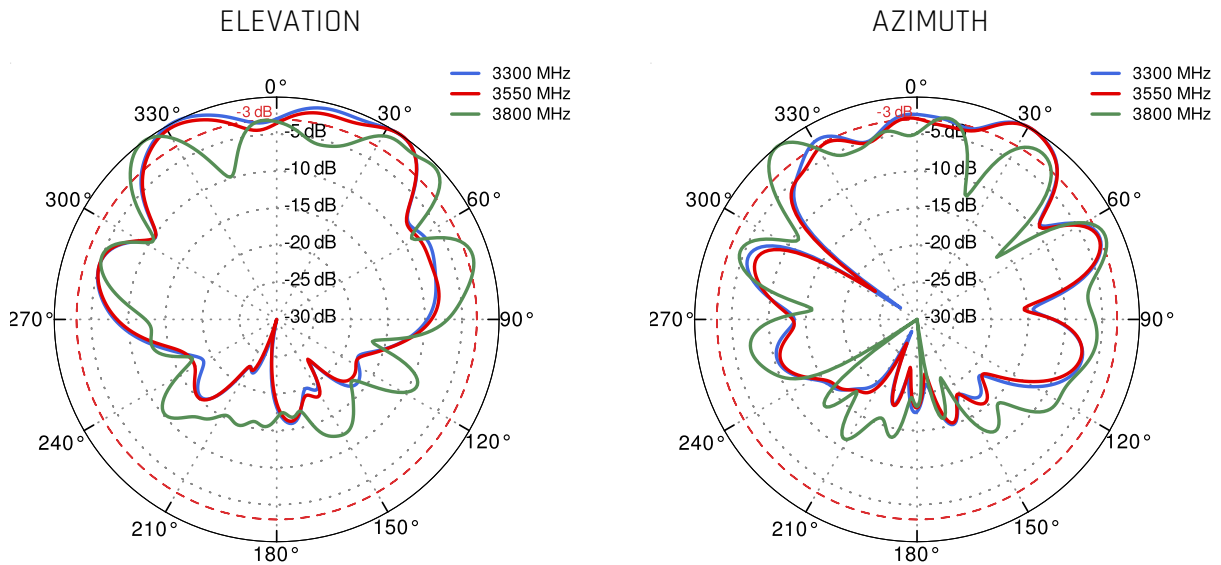

## 5G / LTE ANTENNA SPECIFICATION

<b>FREQUENCY</b>	617 - 960 MHz 1.7 - 2.7 GHz 3.3 - 4.6 GHz 4.7 - 6.0 GHz
<b>GAIN</b>	617 - 960 MHz : 6 dBi 1.7 - 2.7 GHz : 7 dBi 3.3 - 4.6 GHz : 7 dBi 4.7 - 6.0 GHz : 5.5dBi
<b>SUPPORTED LTE BANDS</b>	1, 2, 3, 4, 5, 7, 8, 9, 10, 12, 13, 14, 17, 18, 19, 20, 22, 25, 26, 27, 28, 29, 30, 33, 34, 35, 36, 37, 38, 39, 40, 41, 42, 43, 44, 46, 47, 48, 49, 52, 53, 65, 66, 67, 68, 69, 71, 85, 103, 106
<b>SUPPORTED 5G BANDS</b>	n1, n2, n3, n5, n7, n8, n12, n13, n14, n18, n20, n25, n26, n28, n29, n30, n34, n38, n39, n40, n41, n46, n47, n48, n53, n65, n66, n67, n71, n77, n78, n79, n80, n81, n82, n83, n84, n85, n86, n89, n90, n95, n97, n98, n100, n101, n256
<b>VSWR</b>	<2.00, max <3.00
<b>BEAMWIDTH</b>	80°/80° ±15°
<b>POLARIZATION</b>	X (±45degrees)
<b>IMPEDANCE</b>	50 Ω

## LoRa Gain

PORT 1 - 5G/LTE from 650MHz to 950MHz

PORT 1 - 5G/LTE from 1.71GHz to 2.17GHz

PORT 1 - 5G/LTE from 2.3GHz to 2.7GHz

PORT 1 - 5G/LTE from 3.3GHz to 3.8GHz

PORT 1 - 5G/LTE from 4.2GHz to 4.6GHz

PORT 1 - 5G/LTE from 5.0GHz to 5.9GHz

**PORT 2 - 5G/LTE from 650MHz to 950MHz**

**PORT 2 - 5G/LTE from 1.71GHz to 2.17GHz**

PORT 2 - 5G/LTE from 2.3GHz to 2.7GHz

PORT 2 - 5G/LTE from 3.3GHz to 3.8GHz

PORT 2 - 5G/LTE from 4.2GHz to 4.6GHz

PORT 2 - 5G/LTE from 5.0GHz to 5.9GHz

Wi-Fi From 2.4 GHz to 6.5 GHz

LoRa 900 MHz