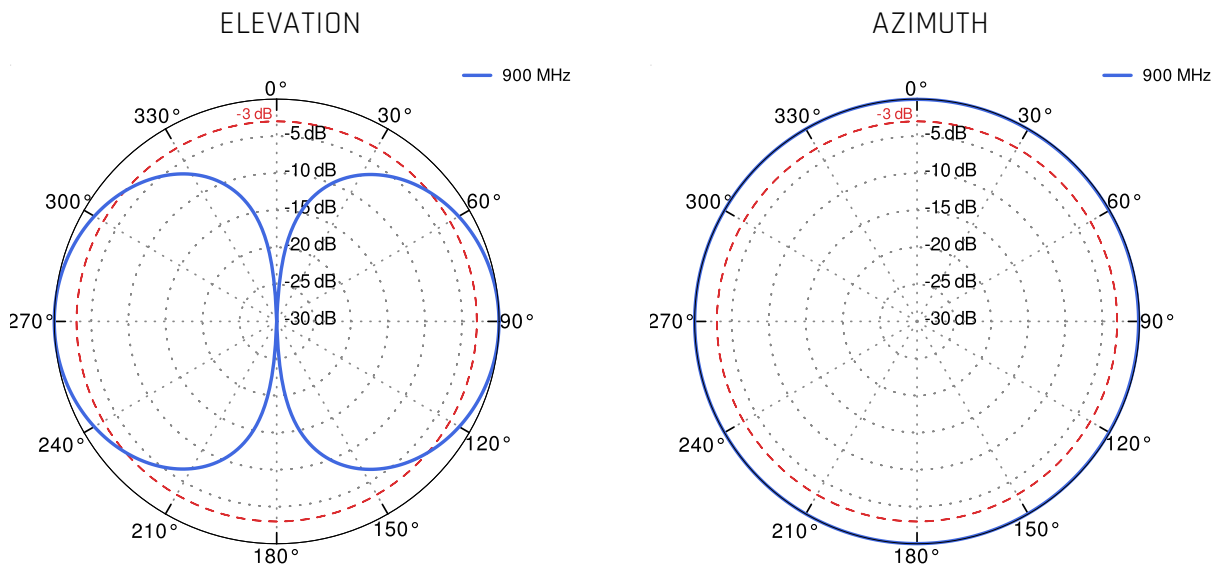

## LoRa Gain

PORT 1 - 5G/LTE from 650MHz to 950MHz

PORT 1 - 5G/LTE from 1.71GHz to 2.17GHz

PORT 1 - 5G/LTE from 2.3GHz to 2.7GHz

PORT 1 - 5G/LTE from 3.3GHz to 3.8GHz

PORT 1 - 5G/LTE from 4.2GHz to 4.6GHz

PORT 1 - 5G/LTE from 5.0GHz to 5.9GHz

**PORT 2 - 5G/LTE from 650MHz to 950MHz**

**PORT 2 - 5G/LTE from 1.71GHz to 2.17GHz**

PORT 2 - 5G/LTE from 2.3GHz to 2.7GHz

PORT 2 - 5G/LTE from 3.3GHz to 3.8GHz

PORT 2 - 5G/LTE from 4.2GHz to 4.6GHz

PORT 2 - 5G/LTE from 5.0GHz to 5.9GHz

Wi-Fi From 2.4 GHz to 6.5 GHz

LoRa 900 MHz

## **DIMENSIONS**