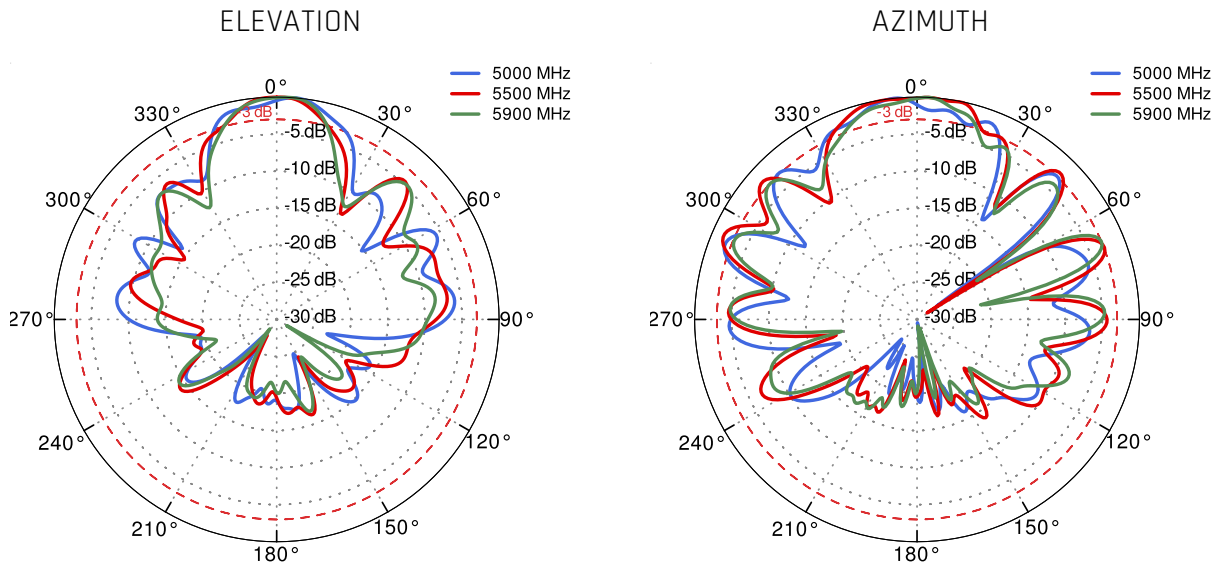

## 5G / LTE ANTENNA SPECIFICATION

<b>FREQUENCY</b>	617 - 960 MHz 1.7 - 2.7 GHz 3.3 - 4.6 GHz 4.7 - 6.0 GHz
<b>GAIN</b>	617 - 960 MHz : 6 dBi 1.7 - 2.7 GHz : 7 dBi 3.3 - 4.6 GHz : 7 dBi 4.7 - 6.0 GHz : 5.5dBi
<b>SUPPORTED LTE BANDS</b>	1, 2, 3, 4, 5, 7, 8, 9, 10, 12, 13, 14, 17, 18, 19, 20, 22, 25, 26, 27, 28, 29, 30, 33, 34, 35, 36, 37, 38, 39, 40, 41, 42, 43, 44, 46, 47, 48, 49, 52, 53, 65, 66, 67, 68, 69, 71, 85, 103, 106
<b>SUPPORTED 5G BANDS</b>	n1, n2, n3, n5, n7, n8, n12, n13, n14, n18, n20, n25, n26, n28, n29, n30, n34, n38, n39, n40, n41, n46, n47, n48, n53, n65, n66, n67, n71, n77, n78, n79, n80, n81, n82, n83, n84, n85, n86, n89, n90, n95, n97, n98, n100, n101, n256
<b>VSWR</b>	<2.00, max <3.00
<b>BEAMWIDTH</b>	80°/80° ±15°
<b>POLARIZATION</b>	X (±45degrees)
<b>IMPEDANCE</b>	50 Ω

## LoRa Gain

PORT 1 - 5G/LTE from 650MHz to 950MHz

PORT 1 - 5G/LTE from 1.71GHz to 2.17GHz

PORT 1 - 5G/LTE from 2.3GHz to 2.7GHz

PORT 1 - 5G/LTE from 3.3GHz to 3.8GHz

PORT 1 - 5G/LTE from 4.2GHz to 4.6GHz

PORT 1 - 5G/LTE from 5.0GHz to 5.9GHz

**PORT 2 - 5G/LTE from 650MHz to 950MHz**

**PORT 2 - 5G/LTE from 1.71GHz to 2.17GHz**

PORT 2 - 5G/LTE from 2.3GHz to 2.7GHz

PORT 2 - 5G/LTE from 3.3GHz to 3.8GHz

PORT 2 - 5G/LTE from 4.2GHz to 4.6GHz

PORT 2 - 5G/LTE from 5.0GHz to 5.9GHz

Wi-Fi From 2.4 GHz to 6.5 GHz

LoRa 900 MHz