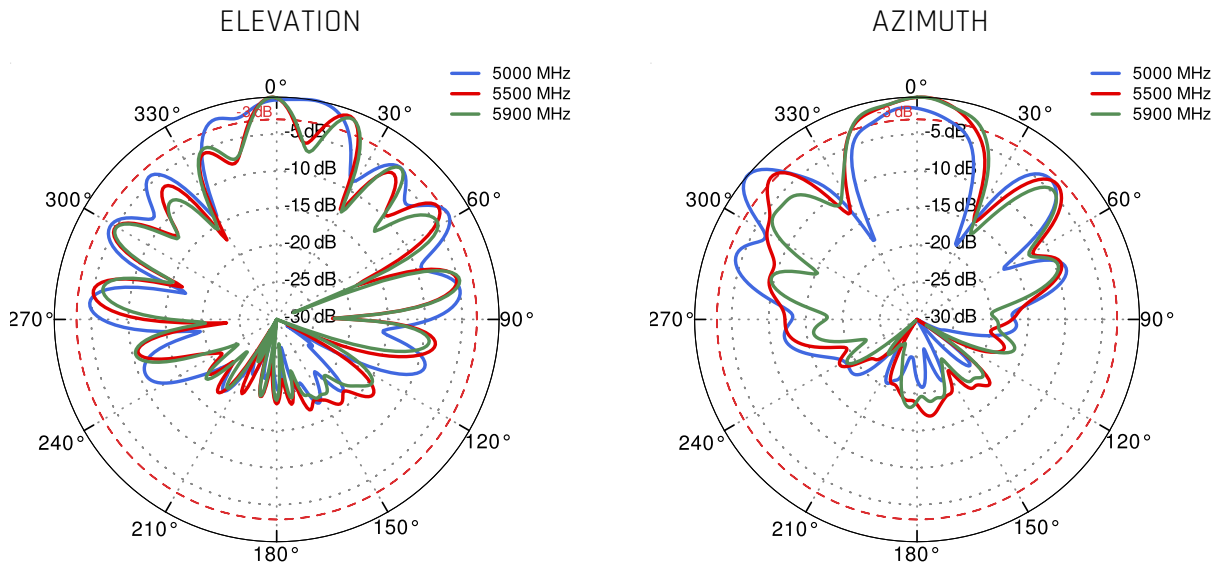

## LoRa Gain

PORT 1 - 5G/LTE from 650MHz to 950MHz

PORT 1 - 5G/LTE from 1.71GHz to 2.17GHz

PORT 1 - 5G/LTE from 2.3GHz to 2.7GHz

PORT 1 - 5G/LTE from 3.3GHz to 3.8GHz

PORT 1 - 5G/LTE from 4.2GHz to 4.6GHz

PORT 1 - 5G/LTE from 5.0GHz to 5.9GHz

**PORT 2 - 5G/LTE from 650MHz to 950MHz**

**PORT 2 - 5G/LTE from 1.71GHz to 2.17GHz**

PORT 2 - 5G/LTE from 2.3GHz to 2.7GHz

PORT 2 - 5G/LTE from 3.3GHz to 3.8GHz

PORT 2 - 5G/LTE from 4.2GHz to 4.6GHz

PORT 2 - 5G/LTE from 5.0GHz to 5.9GHz

Wi-Fi From 2.4 GHz to 6.5 GHz

LoRa 900 MHz

## **DIMENSIONS**