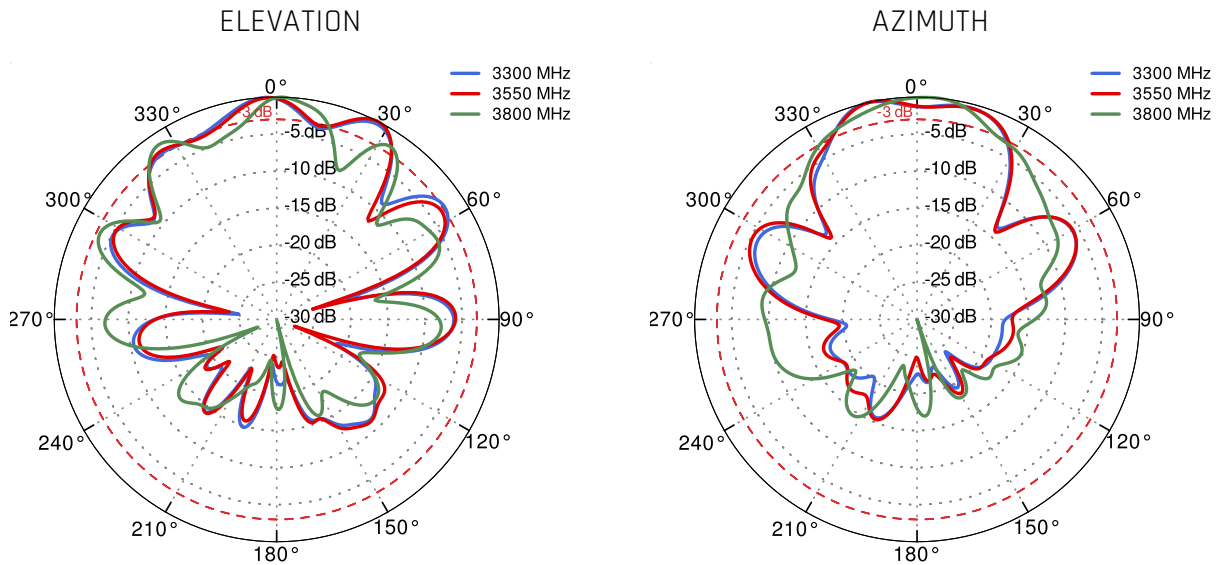

## LoRa Gain

PORT 1 - 5G/LTE from 650MHz to 950MHz

PORT 1 - 5G/LTE from 1.71GHz to 2.17GHz

PORT 1 - 5G/LTE from 2.3GHz to 2.7GHz

PORT 1 - 5G/LTE from 3.3GHz to 3.8GHz

PORT 1 - 5G/LTE from 4.2GHz to 4.6GHz

PORT 1 - 5G/LTE from 5.0GHz to 5.9GHz

**PORT 2 - 5G/LTE from 650MHz to 950MHz**

**PORT 2 - 5G/LTE from 1.71GHz to 2.17GHz**

PORT 2 - 5G/LTE from 2.3GHz to 2.7GHz

PORT 2 - 5G/LTE from 3.3GHz to 3.8GHz

PORT 2 - 5G/LTE from 4.2GHz to 4.6GHz

PORT 2 - 5G/LTE from 5.0GHz to 5.9GHz

Wi-Fi From 2.4 GHz to 6.5 GHz

LoRa 900 MHz