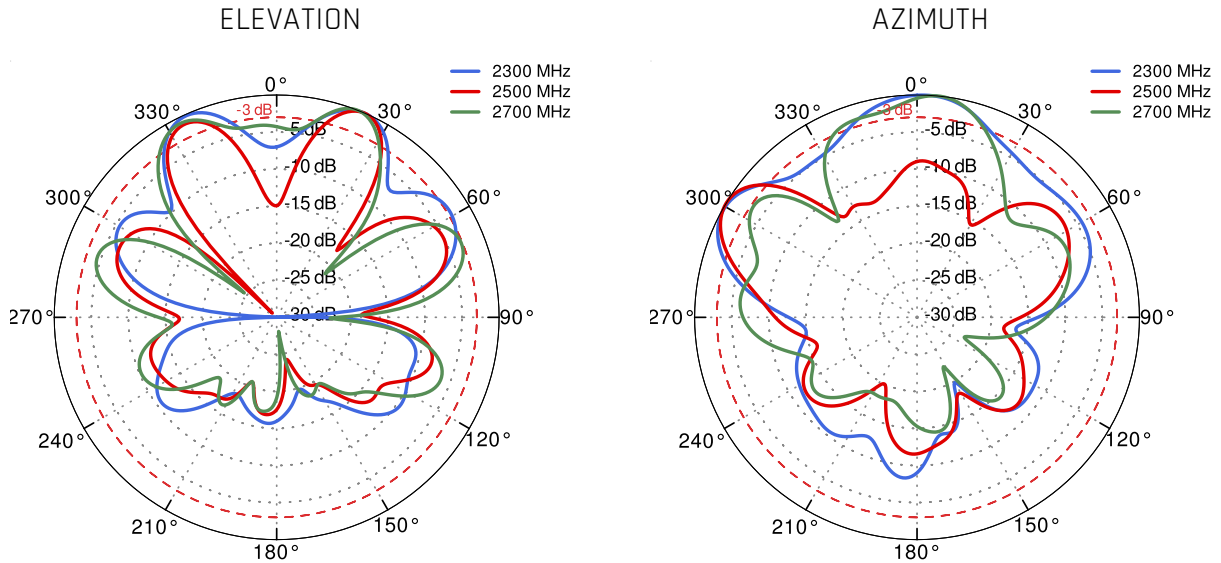

## LoRa Gain

PORT 1 - 5G/LTE from 650MHz to 950MHz

PORT 1 - 5G/LTE from 1.71GHz to 2.17GHz

PORT 1 - 5G/LTE from 2.3GHz to 2.7GHz

PORT 1 - 5G/LTE from 3.3GHz to 3.8GHz

PORT 1 - 5G/LTE from 4.2GHz to 4.6GHz

PORT 1 - 5G/LTE from 5.0GHz to 5.9GHz

**PORT 2 - 5G/LTE from 650MHz to 950MHz**

**PORT 2 - 5G/LTE from 1.71GHz to 2.17GHz**

PORT 2 - 5G/LTE from 2.3GHz to 2.7GHz

PORT 2 - 5G/LTE from 3.3GHz to 3.8GHz

PORT 2 - 5G/LTE from 4.2GHz to 4.6GHz

PORT 2 - 5G/LTE from 5.0GHz to 5.9GHz

Wi-Fi From 2.4 GHz to 6.5 GHz

LoRa 900 MHz