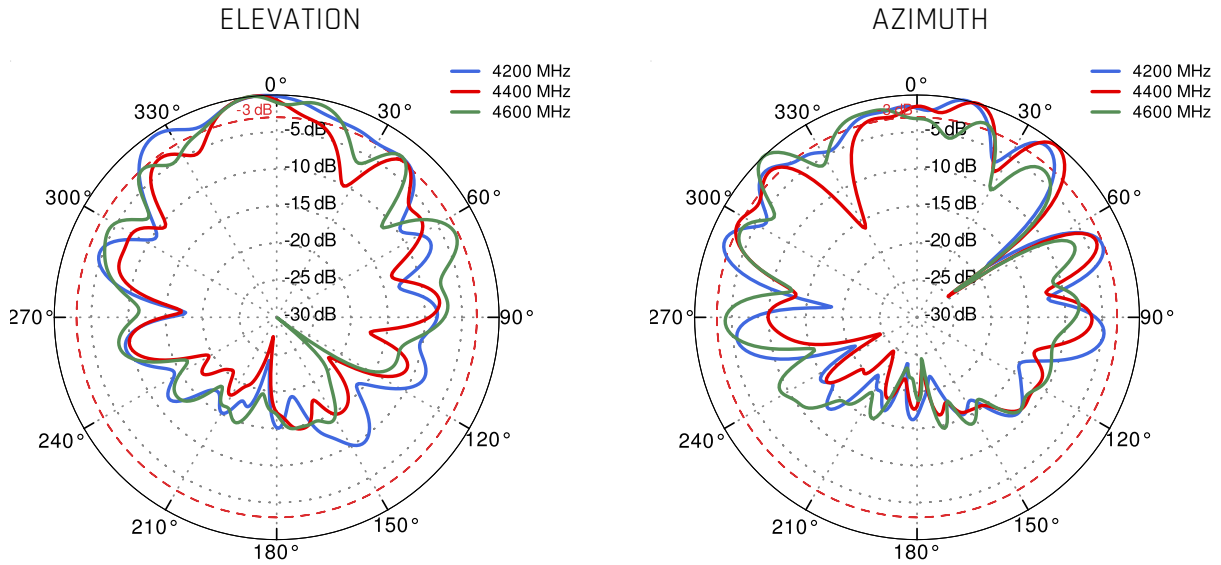

## LoRa Gain

PORT 1 - 5G/LTE from 650MHz to 950MHz

PORT 1 - 5G/LTE from 1.71GHz to 2.17GHz

PORT 1 - 5G/LTE from 2.3GHz to 2.7GHz

PORT 1 - 5G/LTE from 3.3GHz to 3.8GHz

PORT 1 - 5G/LTE from 4.2GHz to 4.6GHz

PORT 1 - 5G/LTE from 5.0GHz to 5.9GHz

**PORT 2 - 5G/LTE from 650MHz to 950MHz**

**PORT 2 - 5G/LTE from 1.71GHz to 2.17GHz**

PORT 2 - 5G/LTE from 2.3GHz to 2.7GHz

PORT 2 - 5G/LTE from 3.3GHz to 3.8GHz

PORT 2 - 5G/LTE from 4.2GHz to 4.6GHz

PORT 2 - 5G/LTE from 5.0GHz to 5.9GHz

Wi-Fi From 2.4 GHz to 6.5 GHz

LoRa 900 MHz