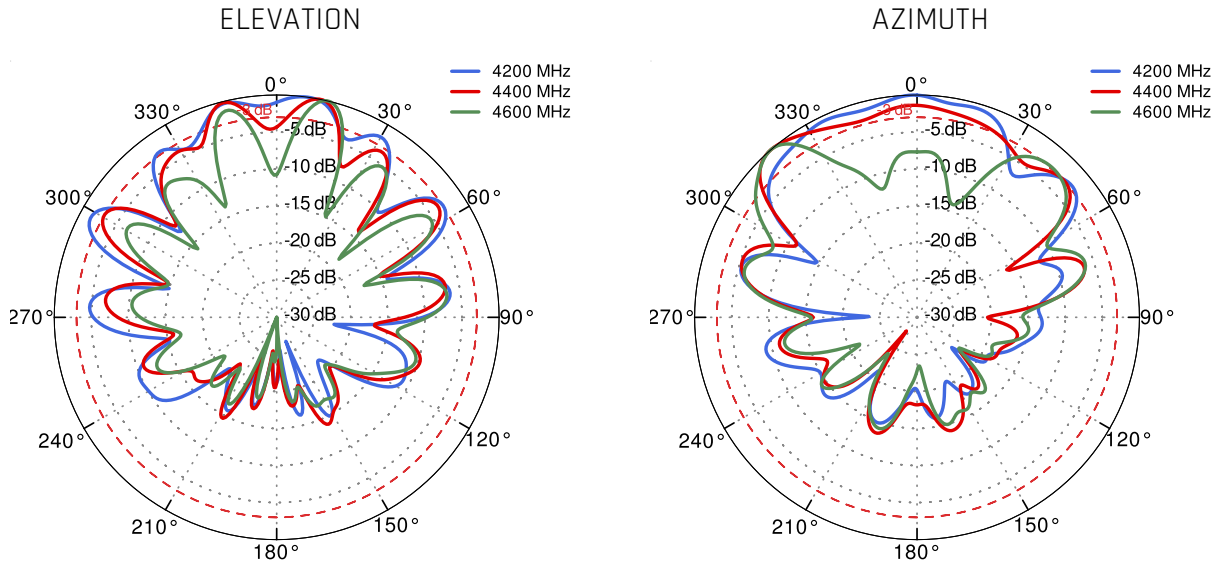

## LoRa Gain

PORT 1 - 5G/LTE from 650MHz to 950MHz

PORT 1 - 5G/LTE from 1.71GHz to 2.17GHz

PORT 1 - 5G/LTE from 2.3GHz to 2.7GHz

PORT 1 - 5G/LTE from 3.3GHz to 3.8GHz

PORT 1 - 5G/LTE from 4.2GHz to 4.6GHz

PORT 1 - 5G/LTE from 5.0GHz to 5.9GHz

**PORT 2 - 5G/LTE from 650MHz to 950MHz**

**PORT 2 - 5G/LTE from 1.71GHz to 2.17GHz**

PORT 2 - 5G/LTE from 2.3GHz to 2.7GHz

PORT 2 - 5G/LTE from 3.3GHz to 3.8GHz

PORT 2 - 5G/LTE from 4.2GHz to 4.6GHz

PORT 2 - 5G/LTE from 5.0GHz to 5.9GHz

Wi-Fi From 2.4 GHz to 6.5 GHz

LoRa 900 MHz

## **DIMENSIONS**