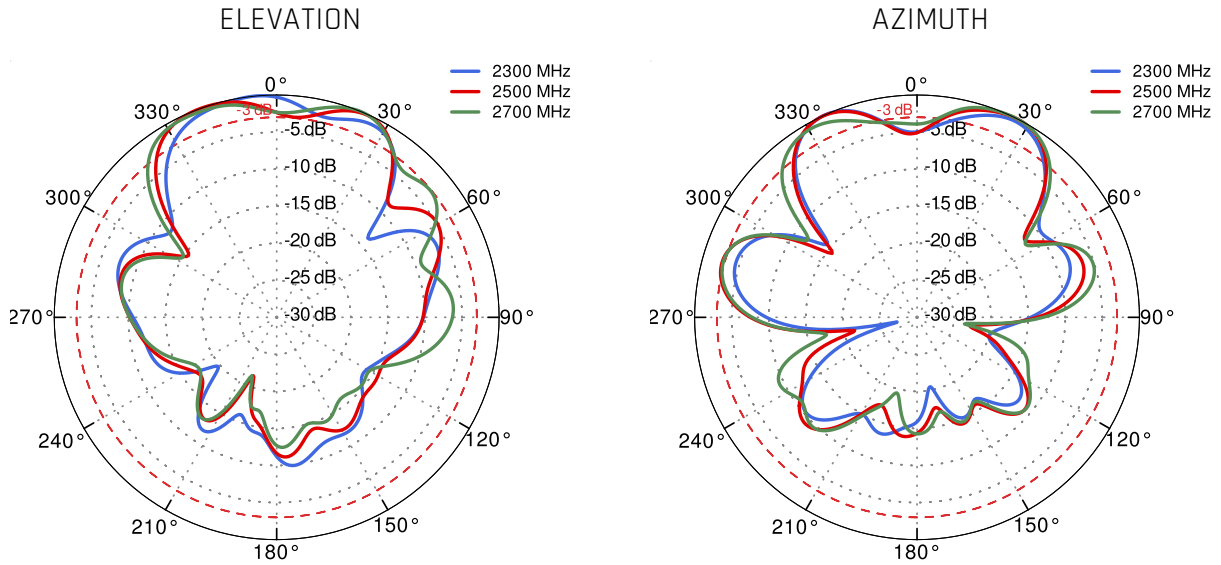

## LoRa Gain

PORT 1 - 5G/LTE from 650MHz to 950MHz

PORT 1 - 5G/LTE from 1.71GHz to 2.17GHz

PORT 1 - 5G/LTE from 2.3GHz to 2.7GHz

PORT 1 - 5G/LTE from 3.3GHz to 3.8GHz

PORT 1 - 5G/LTE from 4.2GHz to 4.6GHz

PORT 1 - 5G/LTE from 5.0GHz to 5.9GHz

**PORT 2 - 5G/LTE from 650MHz to 950MHz**

**PORT 2 - 5G/LTE from 1.71GHz to 2.17GHz**

PORT 2 - 5G/LTE from 2.3GHz to 2.7GHz

PORT 2 - 5G/LTE from 3.3GHz to 3.8GHz

PORT 2 - 5G/LTE from 4.2GHz to 4.6GHz

PORT 2 - 5G/LTE from 5.0GHz to 5.9GHz

Wi-Fi From 2.4 GHz to 6.5 GHz

LoRa 900 MHz