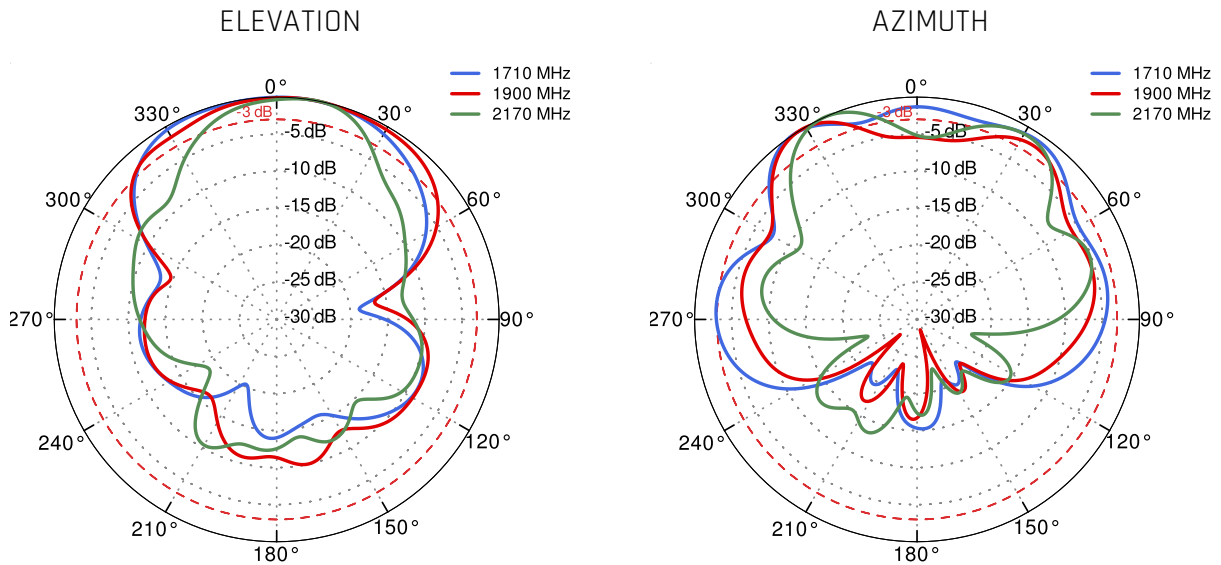

## Wi-Fi Gain

## LoRa Gain

PORT 1 - 5G/LTE from 650MHz to 950MHz

PORT 1 - 5G/LTE from 1.71GHz to 2.17GHz

PORT 1 - 5G/LTE from 2.3GHz to 2.7GHz

PORT 1 - 5G/LTE from 3.3GHz to 3.8GHz

PORT 1 - 5G/LTE from 4.2GHz to 4.6GHz

PORT 1 - 5G/LTE from 5.0GHz to 5.9GHz