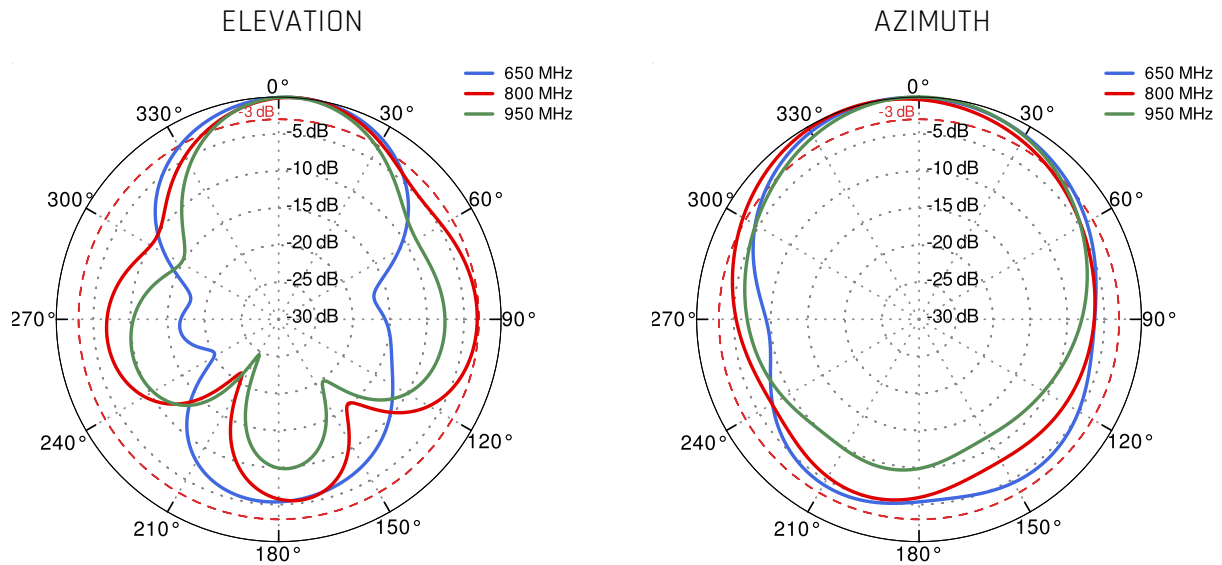

## LoRa Gain

PORT 1 - 5G/LTE from 650MHz to 950MHz

PORT 1 - 5G/LTE from 1.71GHz to 2.17GHz

PORT 1 - 5G/LTE from 2.3GHz to 2.7GHz

PORT 1 - 5G/LTE from 3.3GHz to 3.8GHz

PORT 1 - 5G/LTE from 4.2GHz to 4.6GHz

PORT 1 - 5G/LTE from 5.0GHz to 5.9GHz

**PORT 2 - 5G/LTE from 650MHz to 950MHz**

**PORT 2 - 5G/LTE from 1.71GHz to 2.17GHz**

PORT 2 - 5G/LTE from 2.3GHz to 2.7GHz

PORT 2 - 5G/LTE from 3.3GHz to 3.8GHz

PORT 2 - 5G/LTE from 4.2GHz to 4.6GHz

PORT 2 - 5G/LTE from 5.0GHz to 5.9GHz

Wi-Fi From 2.4 GHz to 6.5 GHz

LoRa 900 MHz

## **DIMENSIONS**