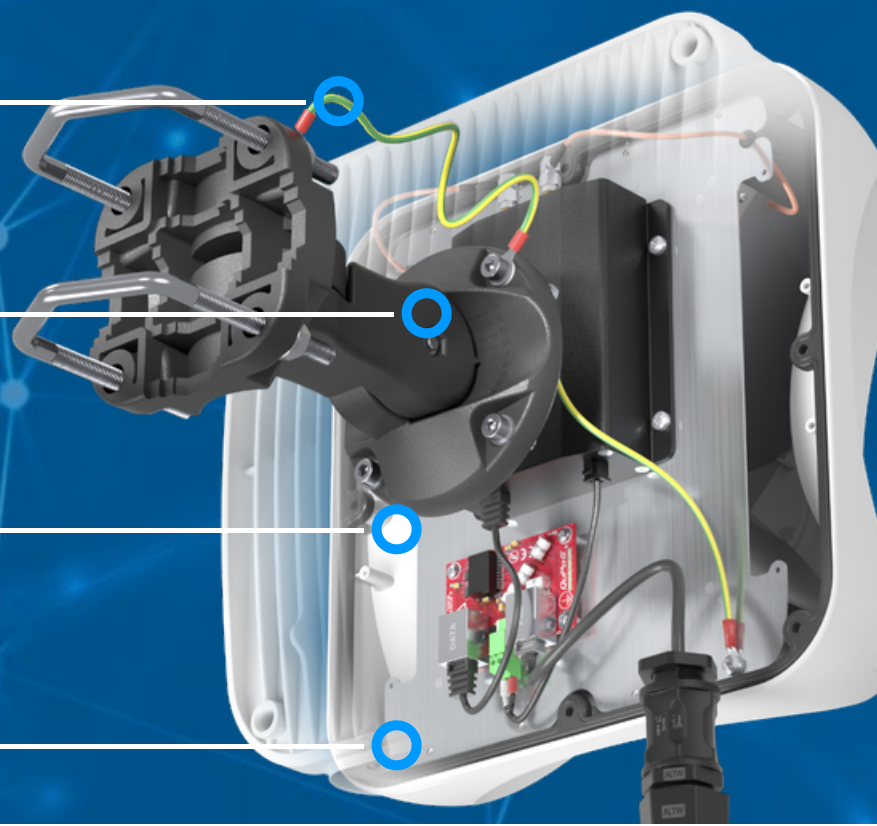

OUTDOOR ANTENNA WORKS IN ANY WEATHER CONDITIONS, IP68

MOUNTING SYSTEM WITH TWO PLANES, 60 DEGREES REGULATION

WIDE BAND 600-6000MHZ, 5G TECHNOLOGY

ANTENNA PERFECTLY MATCHED WITH THE PEPLINK MAX BR1 MINI CORE (HW3)

ALL ANTENNAS AND PEPLINK ROUTER INTEGRATED IN ONE ENCLOSURE