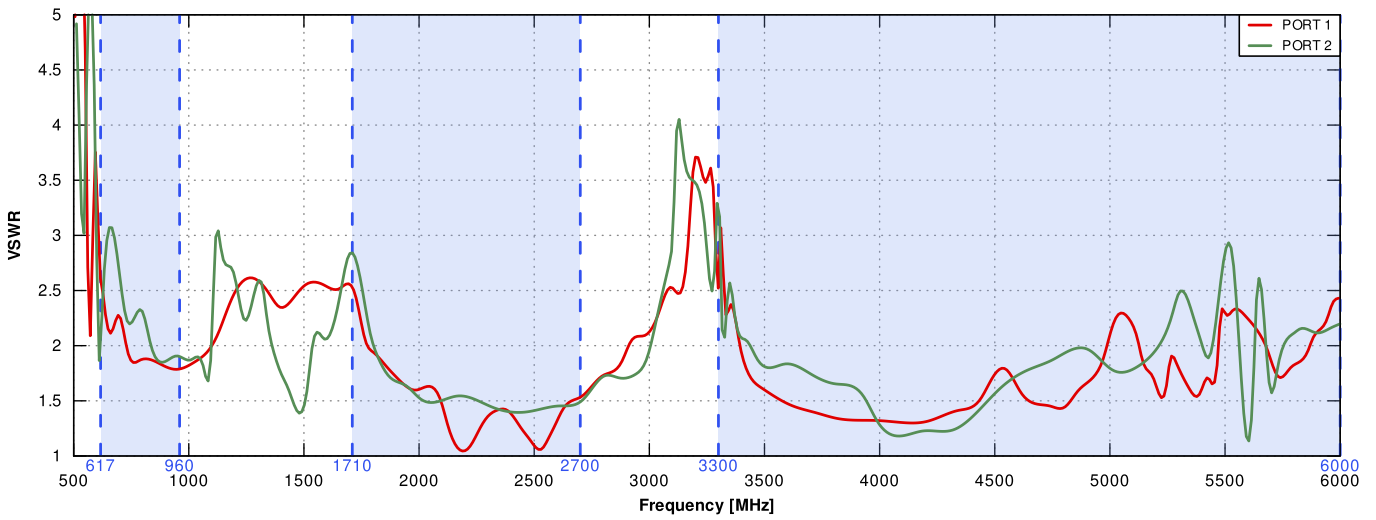

FREQUENCY BANDS

LTE / 4G

| | | | | | | | | |
|------------|-----|----|----|----|----|----|-----|-------------|
| 617 MHz | 1 | 2 | 3 | 4 | 5 | 7 | 8 | 6000 MHz |
| | 9 | 10 | 12 | 13 | 14 | 17 | 18 | |
| | 19 | 20 | 22 | 25 | 26 | 27 | 28 | |
| | 29 | 30 | 33 | 34 | 35 | 36 | 37 | |
| | 38 | 39 | 40 | 41 | 42 | 43 | 44 | |
| | 46 | 47 | 48 | 49 | 52 | 53 | 65 | |
| | 66 | 67 | 68 | 69 | 71 | 85 | 103 | |
| | 106 | | | | | | | |

5G

| | | | | | | | | |
|------------|-----|-----|------|------|------|-----|-----|-------------|
| 617 MHz | n1 | n2 | n3 | n5 | n7 | n8 | n12 | 6000 MHz |
| | n13 | n14 | n18 | n20 | n25 | n26 | n28 | |
| | n29 | n30 | n34 | n38 | n39 | n40 | n41 | |
| | n46 | n47 | n48 | n53 | n65 | n66 | n67 | |
| | n71 | n77 | n78 | n79 | n80 | n81 | n82 | |
| | n83 | n84 | n85 | n86 | n89 | n90 | n95 | |
| | n97 | n98 | n100 | n101 | n255 | | | |

PLOTS

LTE VSWR

WI-FI VSWR

LTE Gain

WI-FI Gain

PORT 1 - 5G/LTE from 650MHz to 950MHz

PORT 1 - 5G/LTE from 1.71GHz to 2.17GHz

PORT 1 - 5G/LTE from 2.3GHz to 2.7GHz

PORT 1 - 5G/LTE from 3.3GHz to 3.8GHz

PORT 1 - 5G/LTE from 4.2GHz to 4.6GHz

PORT 1 - 5G/LTE from 5.0GHz to 5.9GHz

PORT 2 - 5G/LTE from 650MHz to 950MHz

PORT 2 - 5G/LTE from 1.71GHz to 2.17GHz

PORT 2 - 5G/LTE from 2.3GHz to 2.7GHz