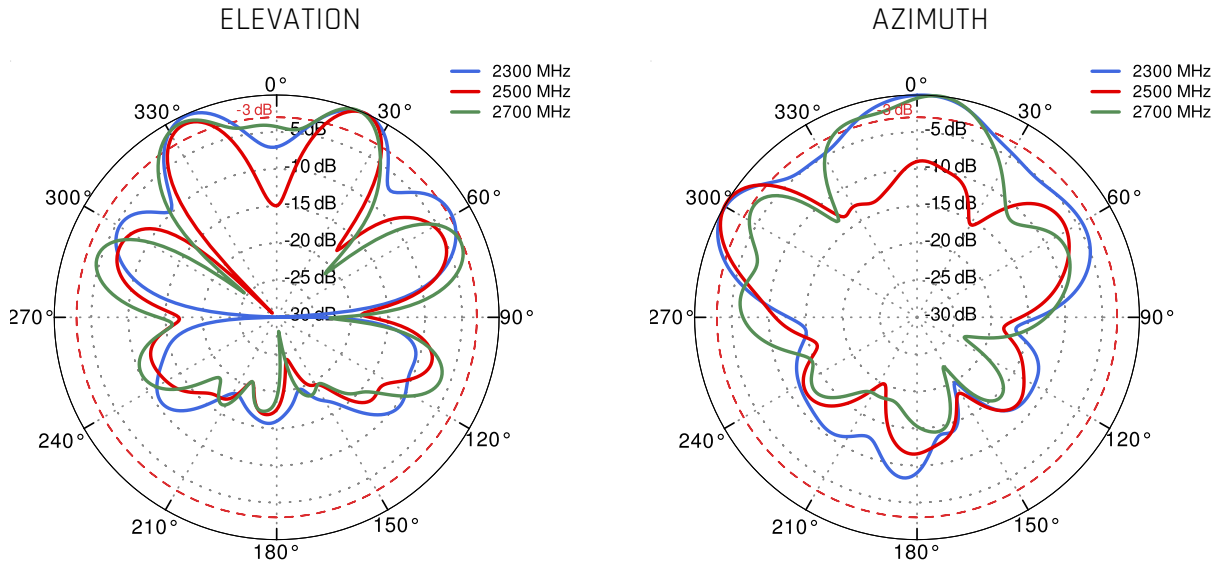

5G

| | | | | | | | | |
|------------|-----|-----|------|------|------|-----|-----|-------------|
| 617 MHz | n1 | n2 | n3 | n5 | n7 | n8 | n12 | 6000 MHz |
| | n13 | n14 | n18 | n20 | n25 | n26 | n28 | |
| | n29 | n30 | n34 | n38 | n39 | n40 | n41 | |
| | n46 | n47 | n48 | n53 | n65 | n66 | n67 | |
| | n71 | n77 | n78 | n79 | n80 | n81 | n82 | |
| | n83 | n84 | n85 | n86 | n89 | n90 | n95 | |
| | n97 | n98 | n100 | n101 | n255 | | | |

PLOTS

LTE VSWR

WI-FI VSWR

LTE Gain

WI-FI Gain

PORT 1 - 5G/LTE from 650MHz to 950MHz

PORT 1 - 5G/LTE from 1.71GHz to 2.17GHz

PORT 1 - 5G/LTE from 2.3GHz to 2.7GHz

PORT 1 - 5G/LTE from 3.3GHz to 3.8GHz

PORT 1 - 5G/LTE from 4.2GHz to 4.6GHz

PORT 1 - 5G/LTE from 5.0GHz to 5.9GHz

PORT 2 - 5G/LTE from 650MHz to 950MHz

PORT 2 - 5G/LTE from 1.71GHz to 2.17GHz

PORT 2 - 5G/LTE from 2.3GHz to 2.7GHz

PORT 2 - 5G/LTE from 3.3GHz to 3.8GHz

PORT 2 - 5G/LTE from 4.2GHz to 4.6GHz

PORT 2 - 5G/LTE from 5.0GHz to 5.9GHz

Wi-Fi From 2.4 GHz to 6.5 GHz

DIMENSIONS
