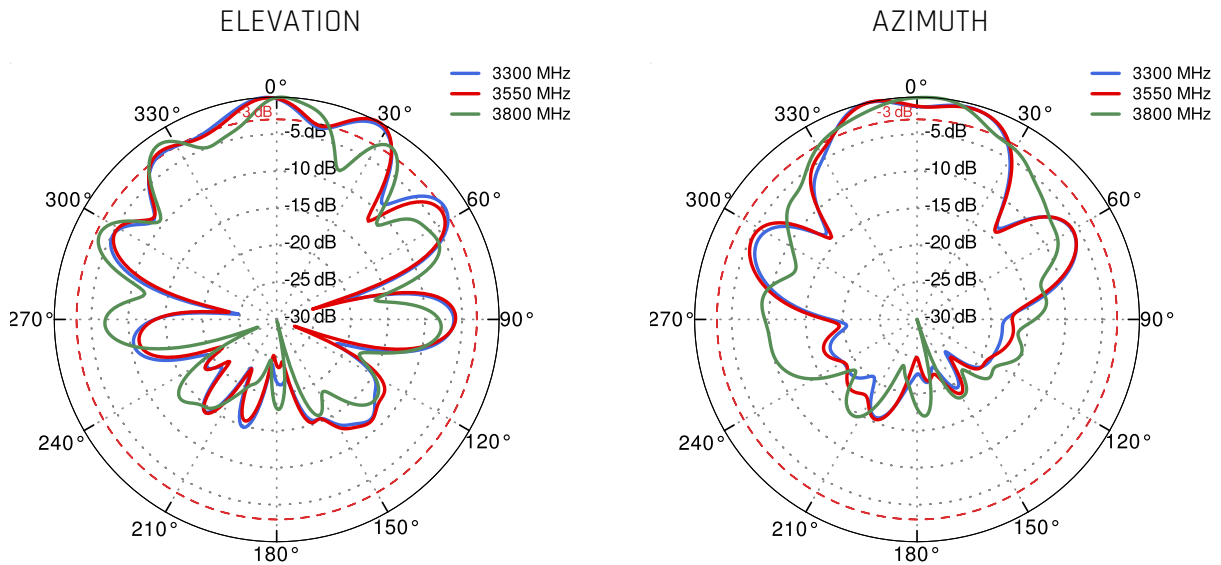

5G

| | | | | | | | | |
|------------|-----|-----|------|------|------|-----|-----|-------------|
| 617 MHz | n1 | n2 | n3 | n5 | n7 | n8 | n12 | 6000 MHz |
| | n13 | n14 | n18 | n20 | n25 | n26 | n28 | |
| | n29 | n30 | n34 | n38 | n39 | n40 | n41 | |
| | n46 | n47 | n48 | n53 | n65 | n66 | n67 | |
| | n71 | n77 | n78 | n79 | n80 | n81 | n82 | |
| | n83 | n84 | n85 | n86 | n89 | n90 | n95 | |
| | n97 | n98 | n100 | n101 | n255 | | | |

PLOTS

LTE VSWR

WI-FI VSWR

LTE Gain

WI-FI Gain

PORT 1 - 5G/LTE from 650MHz to 950MHz

PORT 1 - 5G/LTE from 1.71GHz to 2.17GHz

PORT 1 - 5G/LTE from 2.3GHz to 2.7GHz

PORT 1 - 5G/LTE from 3.3GHz to 3.8GHz

PORT 1 - 5G/LTE from 4.2GHz to 4.6GHz

PORT 1 - 5G/LTE from 5.0GHz to 5.9GHz

PORT 2 - 5G/LTE from 650MHz to 950MHz

PORT 2 - 5G/LTE from 1.71GHz to 2.17GHz

PORT 2 - 5G/LTE from 2.3GHz to 2.7GHz

PORT 2 - 5G/LTE from 3.3GHz to 3.8GHz

PORT 2 - 5G/LTE from 4.2GHz to 4.6GHz

PORT 2 - 5G/LTE from 5.0GHz to 5.9GHz

Wi-Fi From 2.4 GHz to 6.5 GHz

DIMENSIONS
