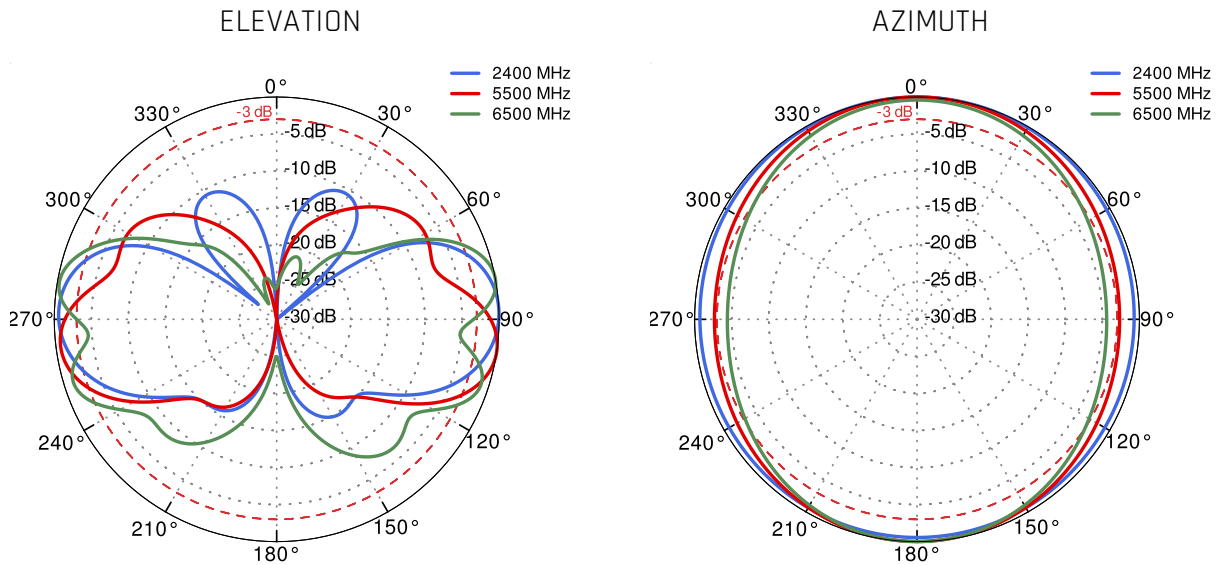

5G

| | | | | | | | | |
|------------|-----|-----|------|------|------|-----|-----|-------------|
| 617 MHz | n1 | n2 | n3 | n5 | n7 | n8 | n12 | 6000 MHz |
| | n13 | n14 | n18 | n20 | n25 | n26 | n28 | |
| | n29 | n30 | n34 | n38 | n39 | n40 | n41 | |
| | n46 | n47 | n48 | n53 | n65 | n66 | n67 | |
| | n71 | n77 | n78 | n79 | n80 | n81 | n82 | |
| | n83 | n84 | n85 | n86 | n89 | n90 | n95 | |
| | n97 | n98 | n100 | n101 | n255 | | | |

PLOTS

LTE VSWR

WI-FI VSWR

LTE Gain

WI-FI Gain

PORT 1 - 5G/LTE from 650MHz to 950MHz

PORT 1 - 5G/LTE from 1.71GHz to 2.17GHz

PORT 1 - 5G/LTE from 2.3GHz to 2.7GHz

PORT 1 - 5G/LTE from 3.3GHz to 3.8GHz

PORT 1 - 5G/LTE from 4.2GHz to 4.6GHz

PORT 1 - 5G/LTE from 5.0GHz to 5.9GHz

PORT 2 - 5G/LTE from 650MHz to 950MHz

PORT 2 - 5G/LTE from 1.71GHz to 2.17GHz

PORT 2 - 5G/LTE from 2.3GHz to 2.7GHz

PORT 2 - 5G/LTE from 3.3GHz to 3.8GHz

PORT 2 - 5G/LTE from 4.2GHz to 4.6GHz

PORT 2 - 5G/LTE from 5.0GHz to 5.9GHz

Wi-Fi From 2.4 GHz to 6.5 GHz

DIMENSIONS
