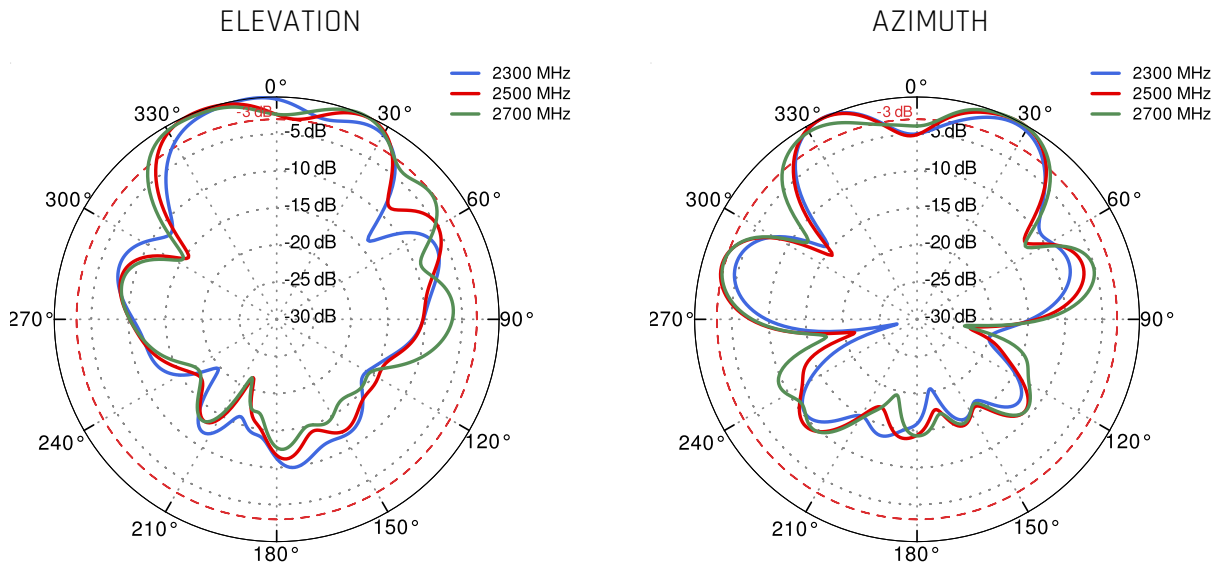

5G

| | | | | | | | | |
|------------|-----|-----|------|------|------|-----|-----|-------------|
| 617 MHz | n1 | n2 | n3 | n5 | n7 | n8 | n12 | 6000 MHz |
| | n13 | n14 | n18 | n20 | n25 | n26 | n28 | |
| | n29 | n30 | n34 | n38 | n39 | n40 | n41 | |
| | n46 | n47 | n48 | n53 | n65 | n66 | n67 | |
| | n71 | n77 | n78 | n79 | n80 | n81 | n82 | |
| | n83 | n84 | n85 | n86 | n89 | n90 | n95 | |
| | n97 | n98 | n100 | n101 | n255 | | | |

PLOTS

LTE VSWR

WI-FI VSWR

LTE Gain

WI-FI Gain

PORT 1 - 5G/LTE from 650MHz to 950MHz

PORT 1 - 5G/LTE from 1.71GHz to 2.17GHz

PORT 1 - 5G/LTE from 2.3GHz to 2.7GHz

PORT 1 - 5G/LTE from 3.3GHz to 3.8GHz

PORT 1 - 5G/LTE from 4.2GHz to 4.6GHz

PORT 1 - 5G/LTE from 5.0GHz to 5.9GHz

PORT 2 - 5G/LTE from 650MHz to 950MHz

PORT 2 - 5G/LTE from 1.71GHz to 2.17GHz

PORT 2 - 5G/LTE from 2.3GHz to 2.7GHz

PORT 2 - 5G/LTE from 3.3GHz to 3.8GHz

PORT 2 - 5G/LTE from 4.2GHz to 4.6GHz

PORT 2 - 5G/LTE from 5.0GHz to 5.9GHz

Wi-Fi From 2.4 GHz to 6.5 GHz

DIMENSIONS
