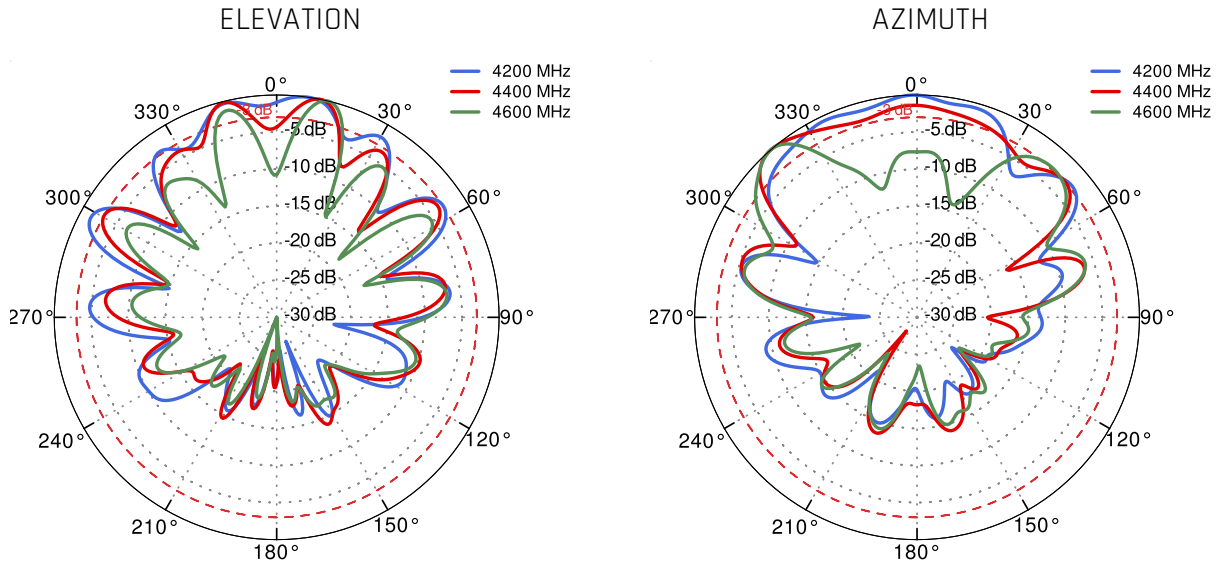

5G

| | | | | | | | | |
|------------|-----|-----|------|------|------|-----|-----|-------------|
| 617 MHz | n1 | n2 | n3 | n5 | n7 | n8 | n12 | 6000 MHz |
| | n13 | n14 | n18 | n20 | n25 | n26 | n28 | |
| | n29 | n30 | n34 | n38 | n39 | n40 | n41 | |
| | n46 | n47 | n48 | n53 | n65 | n66 | n67 | |
| | n71 | n77 | n78 | n79 | n80 | n81 | n82 | |
| | n83 | n84 | n85 | n86 | n89 | n90 | n95 | |
| | n97 | n98 | n100 | n101 | n255 | | | |

PLOTS

LTE VSWR

WI-FI VSWR

LTE Gain

WI-FI Gain

PORT 1 - 5G/LTE from 650MHz to 950MHz

PORT 1 - 5G/LTE from 1.71GHz to 2.17GHz

PORT 1 - 5G/LTE from 2.3GHz to 2.7GHz

PORT 1 - 5G/LTE from 3.3GHz to 3.8GHz

PORT 1 - 5G/LTE from 4.2GHz to 4.6GHz

PORT 1 - 5G/LTE from 5.0GHz to 5.9GHz

PORT 2 - 5G/LTE from 650MHz to 950MHz

PORT 2 - 5G/LTE from 1.71GHz to 2.17GHz

PORT 2 - 5G/LTE from 2.3GHz to 2.7GHz

PORT 2 - 5G/LTE from 3.3GHz to 3.8GHz

PORT 2 - 5G/LTE from 4.2GHz to 4.6GHz

PORT 2 - 5G/LTE from 5.0GHz to 5.9GHz

Wi-Fi From 2.4 GHz to 6.5 GHz

DIMENSIONS
