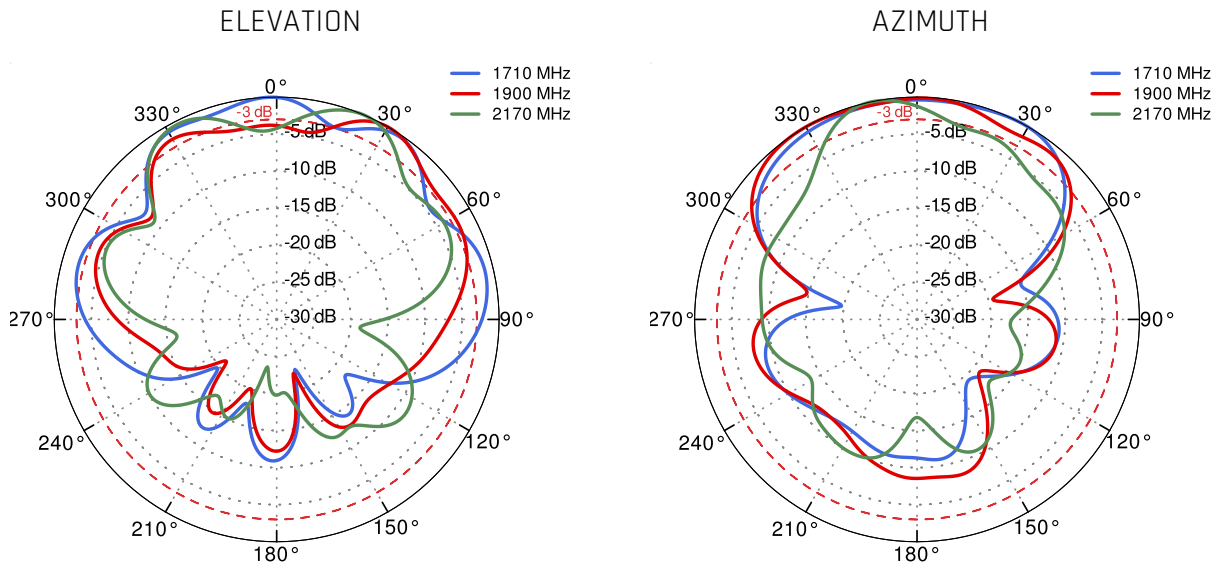

5G

| | | | | | | | | |
|------------|-----|-----|------|------|------|-----|-----|-------------|
| 617 MHz | n1 | n2 | n3 | n5 | n7 | n8 | n12 | 6000 MHz |
| | n13 | n14 | n18 | n20 | n25 | n26 | n28 | |
| | n29 | n30 | n34 | n38 | n39 | n40 | n41 | |
| | n46 | n47 | n48 | n53 | n65 | n66 | n67 | |
| | n71 | n77 | n78 | n79 | n80 | n81 | n82 | |
| | n83 | n84 | n85 | n86 | n89 | n90 | n95 | |
| | n97 | n98 | n100 | n101 | n255 | | | |

PLOTS

LTE VSWR

WI-FI VSWR

LTE Gain

WI-FI Gain

PORT 1 - 5G/LTE from 650MHz to 950MHz

PORT 1 - 5G/LTE from 1.71GHz to 2.17GHz

PORT 1 - 5G/LTE from 2.3GHz to 2.7GHz

PORT 1 - 5G/LTE from 3.3GHz to 3.8GHz

PORT 1 - 5G/LTE from 4.2GHz to 4.6GHz

PORT 1 - 5G/LTE from 5.0GHz to 5.9GHz

PORT 2 - 5G/LTE from 650MHz to 950MHz

PORT 2 - 5G/LTE from 1.71GHz to 2.17GHz

PORT 2 - 5G/LTE from 2.3GHz to 2.7GHz

PORT 2 - 5G/LTE from 3.3GHz to 3.8GHz

PORT 2 - 5G/LTE from 4.2GHz to 4.6GHz

PORT 2 - 5G/LTE from 5.0GHz to 5.9GHz

Wi-Fi From 2.4 GHz to 6.5 GHz

DIMENSIONS
