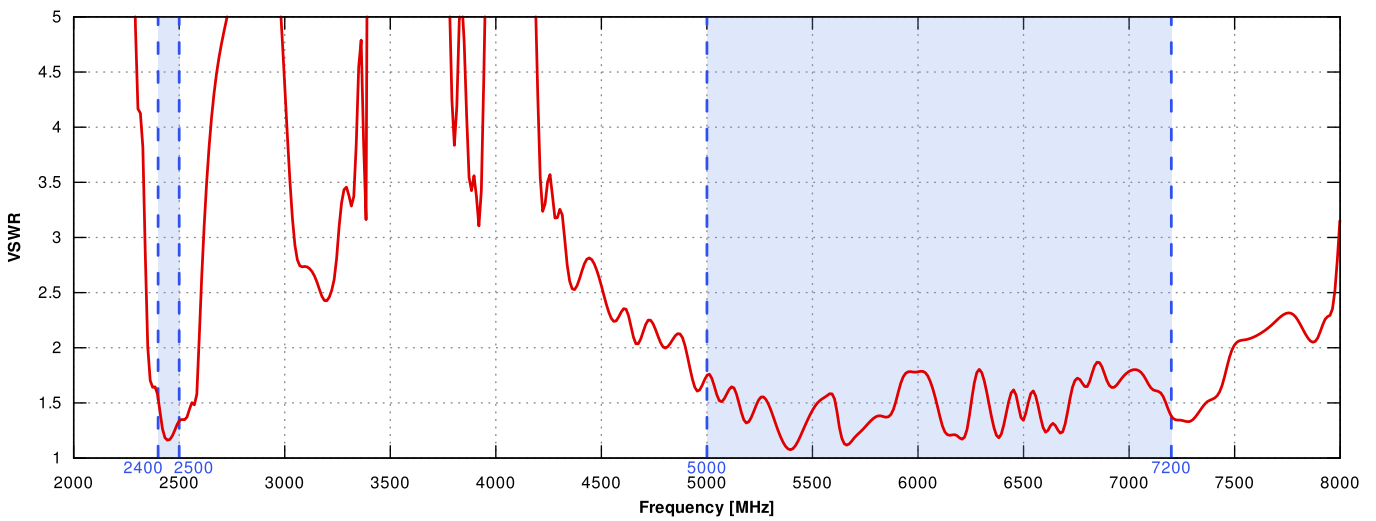

FREQUENCY BANDS

LTE / 4G

| | | | | | | | | |
|------------|-----|----|----|----|----|----|-----|-------------|
| 617 MHz | 1 | 2 | 3 | 4 | 5 | 7 | 8 | 6000 MHz |
| | 9 | 10 | 12 | 13 | 14 | 17 | 18 | |
| | 19 | 20 | 22 | 25 | 26 | 27 | 28 | |
| | 29 | 30 | 33 | 34 | 35 | 36 | 37 | |
| | 38 | 39 | 40 | 41 | 42 | 43 | 44 | |
| | 46 | 47 | 48 | 49 | 52 | 53 | 65 | |
| | 66 | 67 | 68 | 69 | 71 | 85 | 103 | |
| | 106 | | | | | | | |

5G

| | | | | | | | | |
|------------|-----|-----|------|------|------|-----|-----|-------------|
| 617 MHz | n1 | n2 | n3 | n5 | n7 | n8 | n12 | 6000 MHz |
| | n13 | n14 | n18 | n20 | n25 | n26 | n28 | |
| | n29 | n30 | n34 | n38 | n39 | n40 | n41 | |
| | n46 | n47 | n48 | n53 | n65 | n66 | n67 | |
| | n71 | n77 | n78 | n79 | n80 | n81 | n82 | |
| | n83 | n84 | n85 | n86 | n89 | n90 | n95 | |
| | n97 | n98 | n100 | n101 | n255 | | | |

PLOTS

LTE VSWR

WI-FI VSWR

LTE Gain

WI-FI Gain

PORT 1 - 5G/LTE from 650MHz to 950MHz

PORT 1 - 5G/LTE from 1.71GHz to 2.17GHz

PORT 1 - 5G/LTE from 2.3GHz to 2.7GHz

PORT 1 - 5G/LTE from 3.3GHz to 3.8GHz

PORT 1 - 5G/LTE from 4.2GHz to 4.6GHz

PORT 1 - 5G/LTE from 5.0GHz to 5.9GHz

PORT 2 - 5G/LTE from 650MHz to 950MHz

PORT 2 - 5G/LTE from 1.71GHz to 2.17GHz

PORT 2 - 5G/LTE from 2.3GHz to 2.7GHz