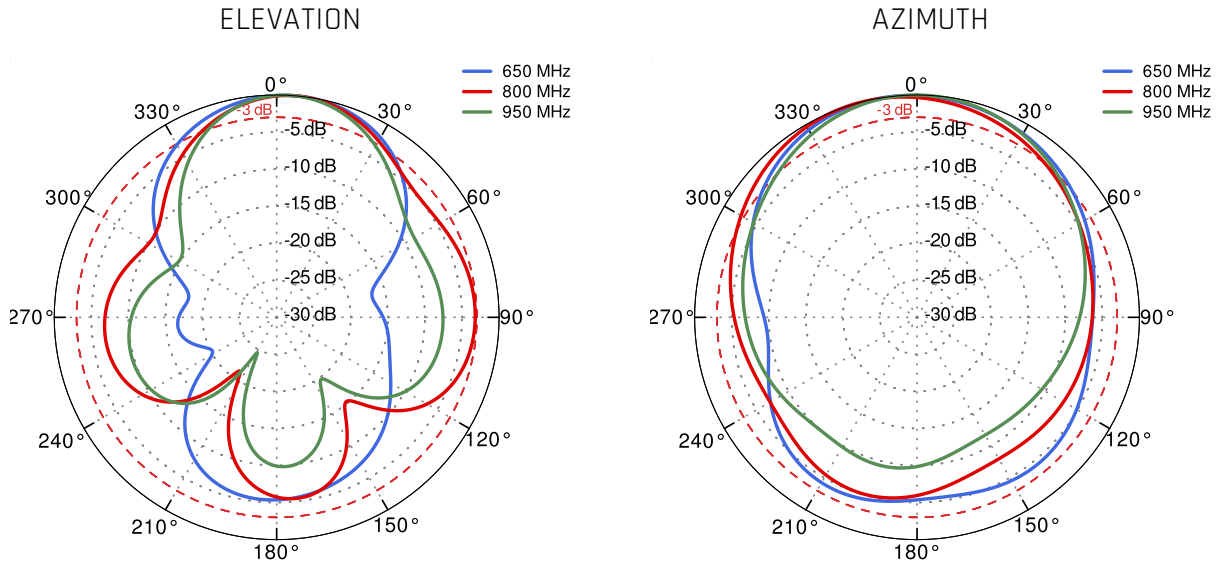

5G

| | | | | | | | | |
|------------|-----|-----|------|------|------|-----|-----|-------------|
| 617 MHz | n1 | n2 | n3 | n5 | n7 | n8 | n12 | 6000 MHz |
| | n13 | n14 | n18 | n20 | n25 | n26 | n28 | |
| | n29 | n30 | n34 | n38 | n39 | n40 | n41 | |
| | n46 | n47 | n48 | n53 | n65 | n66 | n67 | |
| | n71 | n77 | n78 | n79 | n80 | n81 | n82 | |
| | n83 | n84 | n85 | n86 | n89 | n90 | n95 | |
| | n97 | n98 | n100 | n101 | n255 | | | |

PLOTS

LTE VSWR

WI-FI VSWR

LTE Gain

WI-FI Gain

PORT 1 - 5G/LTE from 650MHz to 950MHz

PORT 1 - 5G/LTE from 1.71GHz to 2.17GHz

PORT 1 - 5G/LTE from 2.3GHz to 2.7GHz

PORT 1 - 5G/LTE from 3.3GHz to 3.8GHz

PORT 1 - 5G/LTE from 4.2GHz to 4.6GHz

PORT 1 - 5G/LTE from 5.0GHz to 5.9GHz

PORT 2 - 5G/LTE from 650MHz to 950MHz

PORT 2 - 5G/LTE from 1.71GHz to 2.17GHz

PORT 2 - 5G/LTE from 2.3GHz to 2.7GHz

PORT 2 - 5G/LTE from 3.3GHz to 3.8GHz

PORT 2 - 5G/LTE from 4.2GHz to 4.6GHz

PORT 2 - 5G/LTE from 5.0GHz to 5.9GHz

Wi-Fi From 2.4 GHz to 6.5 GHz

DIMENSIONS
