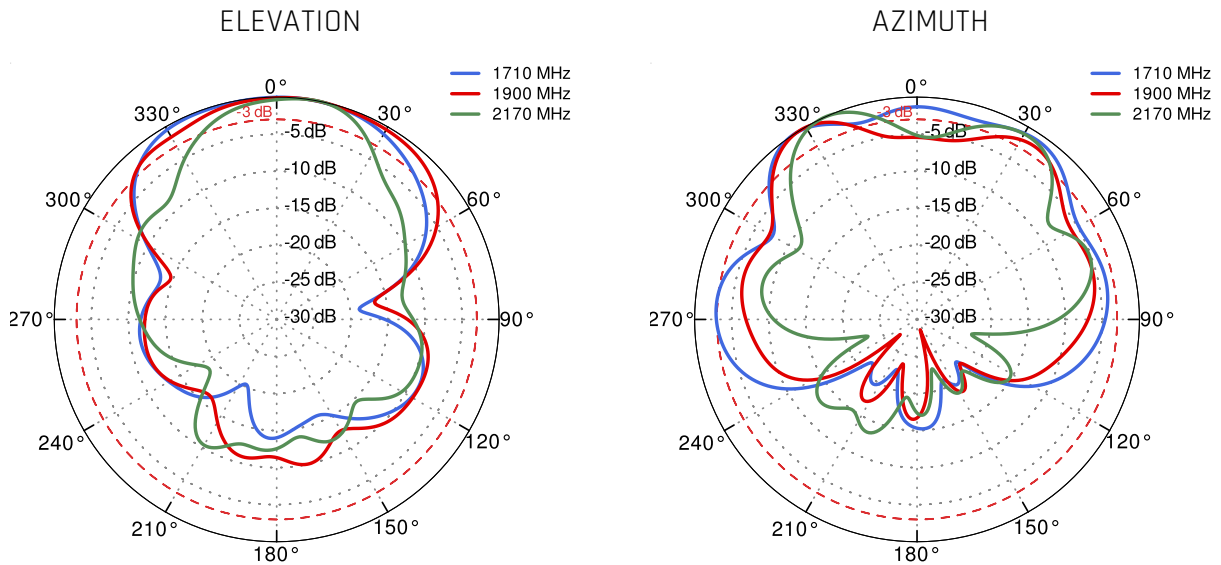

5G

| | | | | | | | | |
|------------|-----|-----|------|------|------|-----|-----|-------------|
| 617 MHz | n1 | n2 | n3 | n5 | n7 | n8 | n12 | 6000 MHz |
| | n13 | n14 | n18 | n20 | n25 | n26 | n28 | |
| | n29 | n30 | n34 | n38 | n39 | n40 | n41 | |
| | n46 | n47 | n48 | n53 | n65 | n66 | n67 | |
| | n71 | n77 | n78 | n79 | n80 | n81 | n82 | |
| | n83 | n84 | n85 | n86 | n89 | n90 | n95 | |
| | n97 | n98 | n100 | n101 | n255 | | | |

PLOTS

LTE VSWR

WI-FI VSWR

LTE Gain

WI-FI Gain

PORT 1 - 5G/LTE from 650MHz to 950MHz

PORT 1 - 5G/LTE from 1.71GHz to 2.17GHz

PORT 1 - 5G/LTE from 2.3GHz to 2.7GHz

PORT 1 - 5G/LTE from 3.3GHz to 3.8GHz

PORT 1 - 5G/LTE from 4.2GHz to 4.6GHz

PORT 1 - 5G/LTE from 5.0GHz to 5.9GHz

PORT 2 - 5G/LTE from 650MHz to 950MHz

PORT 2 - 5G/LTE from 1.71GHz to 2.17GHz

PORT 2 - 5G/LTE from 2.3GHz to 2.7GHz

PORT 2 - 5G/LTE from 3.3GHz to 3.8GHz

PORT 2 - 5G/LTE from 4.2GHz to 4.6GHz

PORT 2 - 5G/LTE from 5.0GHz to 5.9GHz

Wi-Fi From 2.4 GHz to 6.5 GHz

DIMENSIONS
