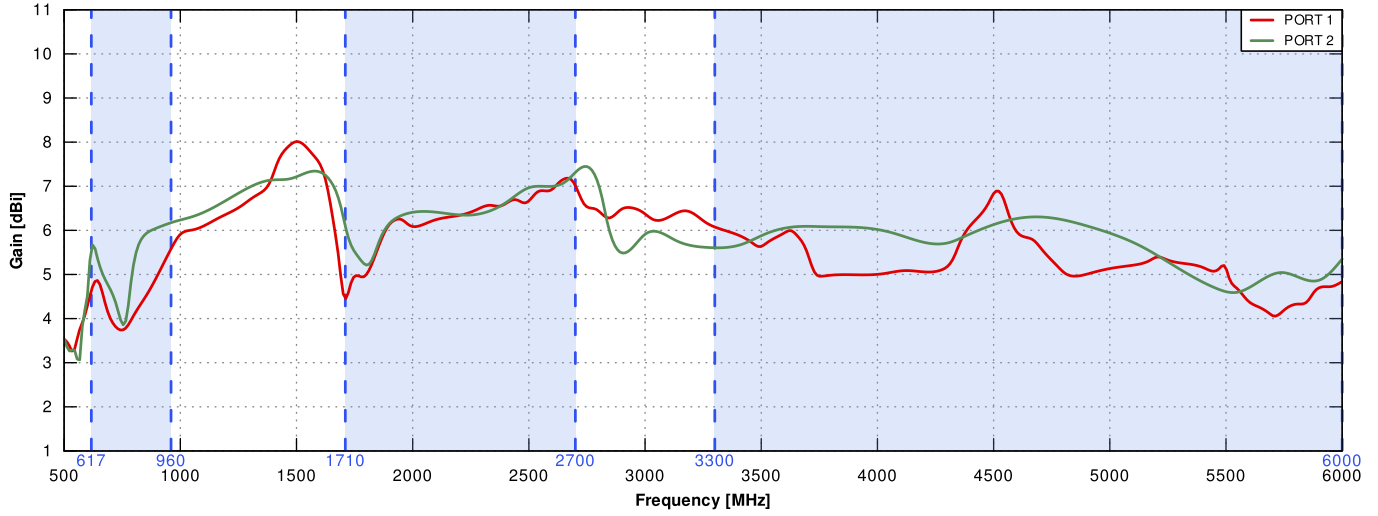

5G

| | | | | | | | | |
|------------|-----|-----|------|------|------|-----|-----|-------------|
| 617 MHz | n1 | n2 | n3 | n5 | n7 | n8 | n12 | 6000 MHz |
| | n13 | n14 | n18 | n20 | n25 | n26 | n28 | |
| | n29 | n30 | n34 | n38 | n39 | n40 | n41 | |
| | n46 | n47 | n48 | n53 | n65 | n66 | n67 | |
| | n71 | n77 | n78 | n79 | n80 | n81 | n82 | |
| | n83 | n84 | n85 | n86 | n89 | n90 | n95 | |
| | n97 | n98 | n100 | n101 | n255 | | | |

PLOTS

LTE VSWR

WI-FI VSWR

LTE Gain

WI-FI Gain

PORT 1 - 5G/LTE from 650MHz to 950MHz

PORT 1 - 5G/LTE from 1.71GHz to 2.17GHz

PORT 1 - 5G/LTE from 2.3GHz to 2.7GHz

PORT 1 - 5G/LTE from 3.3GHz to 3.8GHz

PORT 1 - 5G/LTE from 4.2GHz to 4.6GHz

PORT 1 - 5G/LTE from 5.0GHz to 5.9GHz

PORT 2 - 5G/LTE from 650MHz to 950MHz

PORT 2 - 5G/LTE from 1.71GHz to 2.17GHz

PORT 2 - 5G/LTE from 2.3GHz to 2.7GHz

PORT 2 - 5G/LTE from 3.3GHz to 3.8GHz

PORT 2 - 5G/LTE from 4.2GHz to 4.6GHz

PORT 2 - 5G/LTE from 5.0GHz to 5.9GHz

Wi-Fi From 2.4 GHz to 6.5 GHz

DIMENSIONS
