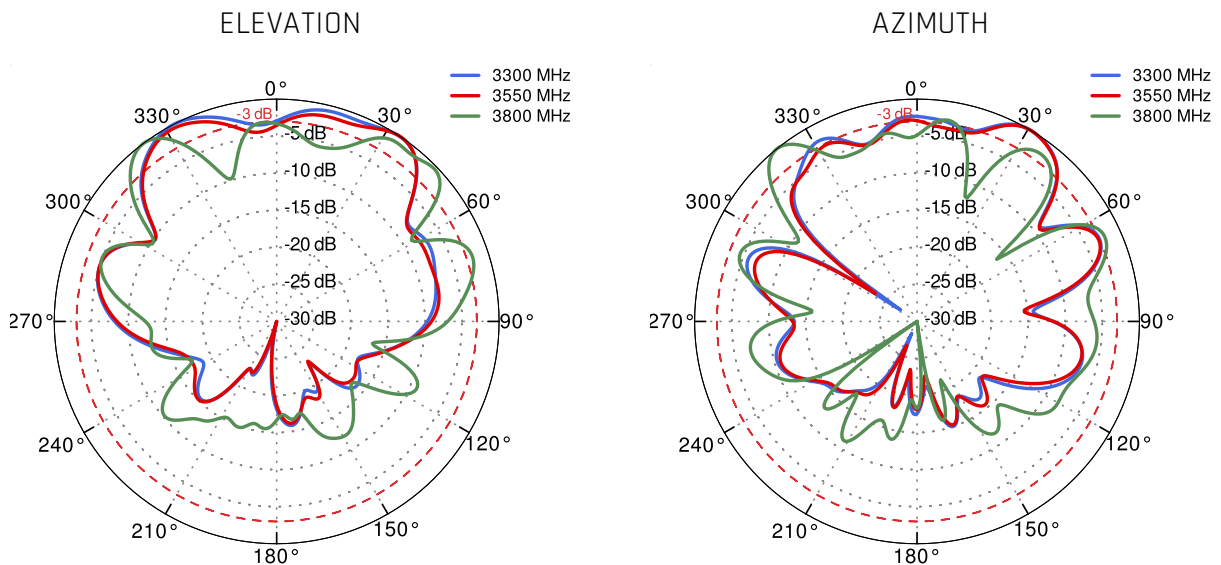

5G

| | | | | | | | | |
|------------|-----|-----|------|------|------|-----|-----|-------------|
| 617 MHz | n1 | n2 | n3 | n5 | n7 | n8 | n12 | 6000 MHz |
| | n13 | n14 | n18 | n20 | n25 | n26 | n28 | |
| | n29 | n30 | n34 | n38 | n39 | n40 | n41 | |
| | n46 | n47 | n48 | n53 | n65 | n66 | n67 | |
| | n71 | n77 | n78 | n79 | n80 | n81 | n82 | |
| | n83 | n84 | n85 | n86 | n89 | n90 | n95 | |
| | n97 | n98 | n100 | n101 | n255 | | | |

PLOTS

LTE VSWR

WI-FI VSWR

LTE Gain

WI-FI Gain

PORT 1 - 5G/LTE from 650MHz to 950MHz

PORT 1 - 5G/LTE from 1.71GHz to 2.17GHz

PORT 1 - 5G/LTE from 2.3GHz to 2.7GHz

PORT 1 - 5G/LTE from 3.3GHz to 3.8GHz

PORT 1 - 5G/LTE from 4.2GHz to 4.6GHz

PORT 1 - 5G/LTE from 5.0GHz to 5.9GHz

PORT 2 - 5G/LTE from 650MHz to 950MHz

PORT 2 - 5G/LTE from 1.71GHz to 2.17GHz

PORT 2 - 5G/LTE from 2.3GHz to 2.7GHz

PORT 2 - 5G/LTE from 3.3GHz to 3.8GHz

PORT 2 - 5G/LTE from 4.2GHz to 4.6GHz

PORT 2 - 5G/LTE from 5.0GHz to 5.9GHz

Wi-Fi From 2.4 GHz to 6.5 GHz

DIMENSIONS
