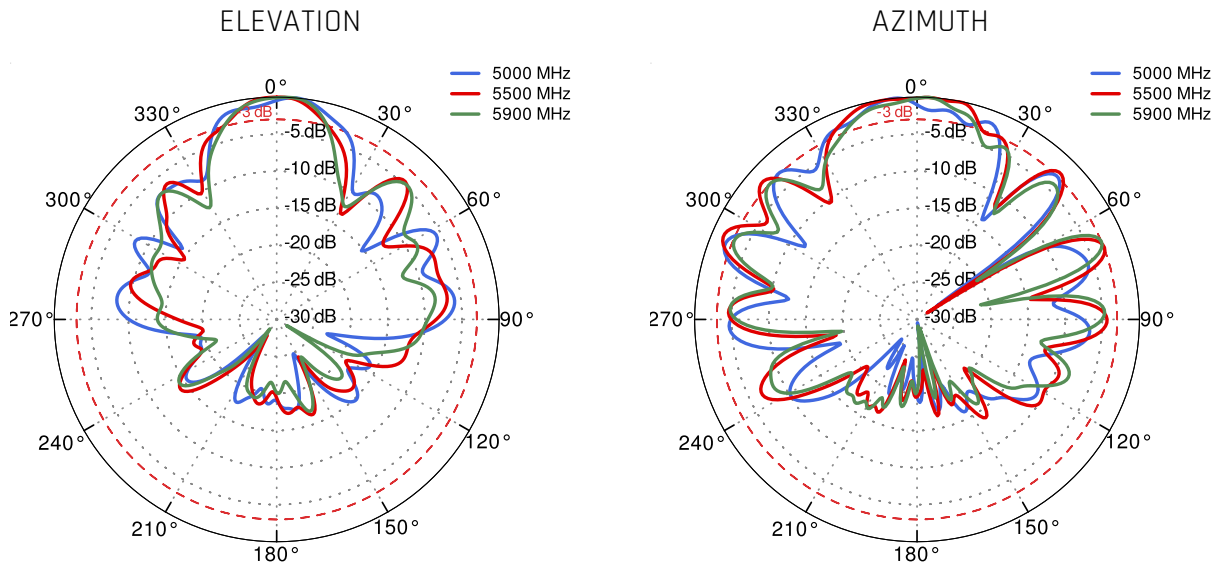

5G

| | | | | | | | | |
|------------|-----|-----|------|------|------|-----|-----|-------------|
| 617 MHz | n1 | n2 | n3 | n5 | n7 | n8 | n12 | 6000 MHz |
| | n13 | n14 | n18 | n20 | n25 | n26 | n28 | |
| | n29 | n30 | n34 | n38 | n39 | n40 | n41 | |
| | n46 | n47 | n48 | n53 | n65 | n66 | n67 | |
| | n71 | n77 | n78 | n79 | n80 | n81 | n82 | |
| | n83 | n84 | n85 | n86 | n89 | n90 | n95 | |
| | n97 | n98 | n100 | n101 | n255 | | | |

PLOTS

LTE VSWR

WI-FI VSWR

LTE Gain

WI-FI Gain

PORT 1 - 5G/LTE from 650MHz to 950MHz

PORT 1 - 5G/LTE from 1.71GHz to 2.17GHz

PORT 1 - 5G/LTE from 2.3GHz to 2.7GHz

PORT 1 - 5G/LTE from 3.3GHz to 3.8GHz

PORT 1 - 5G/LTE from 4.2GHz to 4.6GHz

PORT 1 - 5G/LTE from 5.0GHz to 5.9GHz

PORT 2 - 5G/LTE from 650MHz to 950MHz

PORT 2 - 5G/LTE from 1.71GHz to 2.17GHz

PORT 2 - 5G/LTE from 2.3GHz to 2.7GHz

PORT 2 - 5G/LTE from 3.3GHz to 3.8GHz

PORT 2 - 5G/LTE from 4.2GHz to 4.6GHz

PORT 2 - 5G/LTE from 5.0GHz to 5.9GHz

Wi-Fi From 2.4 GHz to 6.5 GHz

DIMENSIONS
