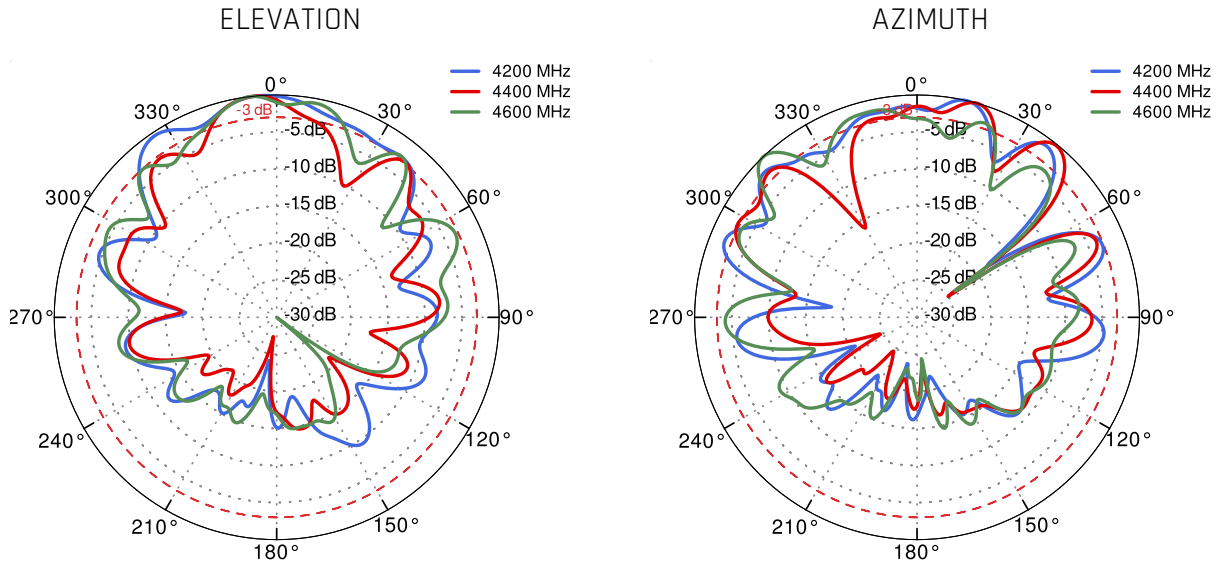

5G

| | | | | | | | | |
|------------|-----|-----|------|------|------|-----|-----|-------------|
| 617 MHz | n1 | n2 | n3 | n5 | n7 | n8 | n12 | 6000 MHz |
| | n13 | n14 | n18 | n20 | n25 | n26 | n28 | |
| | n29 | n30 | n34 | n38 | n39 | n40 | n41 | |
| | n46 | n47 | n48 | n53 | n65 | n66 | n67 | |
| | n71 | n77 | n78 | n79 | n80 | n81 | n82 | |
| | n83 | n84 | n85 | n86 | n89 | n90 | n95 | |
| | n97 | n98 | n100 | n101 | n255 | | | |

PLOTS

LTE VSWR

WI-FI VSWR

LTE Gain

WI-FI Gain

PORT 1 - 5G/LTE from 650MHz to 950MHz

PORT 1 - 5G/LTE from 1.71GHz to 2.17GHz

PORT 1 - 5G/LTE from 2.3GHz to 2.7GHz

PORT 1 - 5G/LTE from 3.3GHz to 3.8GHz

PORT 1 - 5G/LTE from 4.2GHz to 4.6GHz

PORT 1 - 5G/LTE from 5.0GHz to 5.9GHz

PORT 2 - 5G/LTE from 650MHz to 950MHz

PORT 2 - 5G/LTE from 1.71GHz to 2.17GHz

PORT 2 - 5G/LTE from 2.3GHz to 2.7GHz

PORT 2 - 5G/LTE from 3.3GHz to 3.8GHz

PORT 2 - 5G/LTE from 4.2GHz to 4.6GHz

PORT 2 - 5G/LTE from 5.0GHz to 5.9GHz

Wi-Fi From 2.4 GHz to 6.5 GHz

DIMENSIONS
