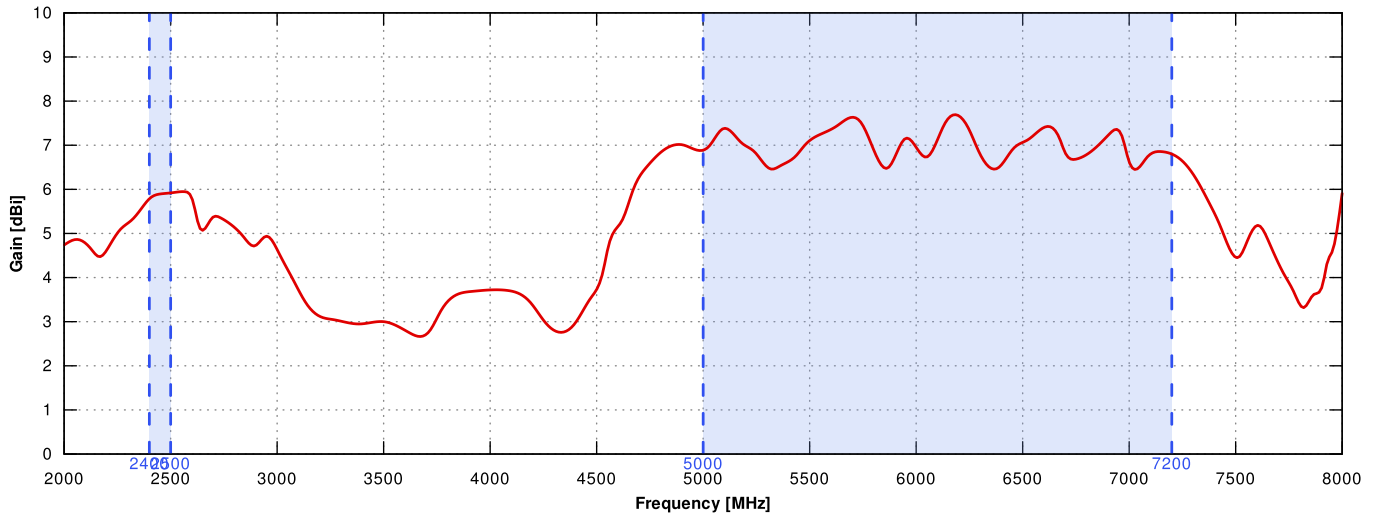

5G

| | | | | | | | | |
|------------|-----|-----|------|------|------|-----|-----|-------------|
| 617 MHz | n1 | n2 | n3 | n5 | n7 | n8 | n12 | 6000 MHz |
| | n13 | n14 | n18 | n20 | n25 | n26 | n28 | |
| | n29 | n30 | n34 | n38 | n39 | n40 | n41 | |
| | n46 | n47 | n48 | n53 | n65 | n66 | n67 | |
| | n71 | n77 | n78 | n79 | n80 | n81 | n82 | |
| | n83 | n84 | n85 | n86 | n89 | n90 | n95 | |
| | n97 | n98 | n100 | n101 | n255 | | | |

PLOTS

LTE VSWR

WI-FI VSWR

LTE Gain

WI-FI Gain

PORT 1 - 5G/LTE from 650MHz to 950MHz

PORT 1 - 5G/LTE from 1.71GHz to 2.17GHz

PORT 1 - 5G/LTE from 2.3GHz to 2.7GHz

PORT 1 - 5G/LTE from 3.3GHz to 3.8GHz

PORT 1 - 5G/LTE from 4.2GHz to 4.6GHz

PORT 1 - 5G/LTE from 5.0GHz to 5.9GHz

PORT 2 - 5G/LTE from 650MHz to 950MHz

PORT 2 - 5G/LTE from 1.71GHz to 2.17GHz

PORT 2 - 5G/LTE from 2.3GHz to 2.7GHz

PORT 2 - 5G/LTE from 3.3GHz to 3.8GHz

PORT 2 - 5G/LTE from 4.2GHz to 4.6GHz

PORT 2 - 5G/LTE from 5.0GHz to 5.9GHz

Wi-Fi From 2.4 GHz to 6.5 GHz

DIMENSIONS
