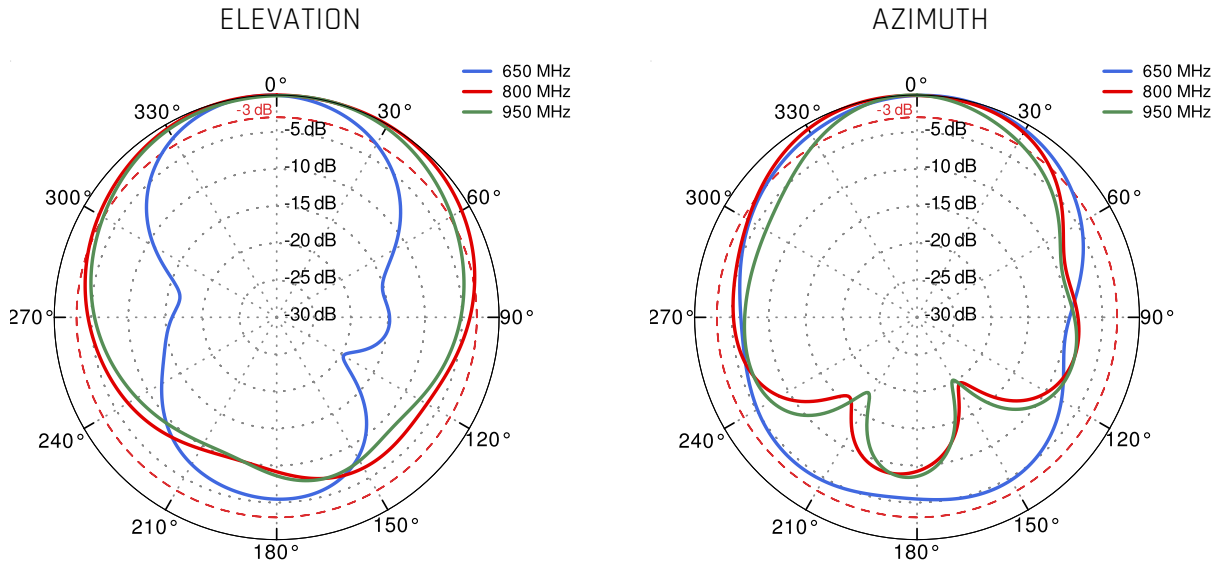

5G

| | | | | | | | | |
|------------|-----|-----|------|------|------|-----|-----|-------------|
| 617 MHz | n1 | n2 | n3 | n5 | n7 | n8 | n12 | 6000 MHz |
| | n13 | n14 | n18 | n20 | n25 | n26 | n28 | |
| | n29 | n30 | n34 | n38 | n39 | n40 | n41 | |
| | n46 | n47 | n48 | n53 | n65 | n66 | n67 | |
| | n71 | n77 | n78 | n79 | n80 | n81 | n82 | |
| | n83 | n84 | n85 | n86 | n89 | n90 | n95 | |
| | n97 | n98 | n100 | n101 | n255 | | | |

PLOTS

LTE VSWR

WI-FI VSWR

LTE Gain

WI-FI Gain

PORT 1 - 5G/LTE from 650MHz to 950MHz

PORT 1 - 5G/LTE from 1.71GHz to 2.17GHz

PORT 1 - 5G/LTE from 2.3GHz to 2.7GHz

PORT 1 - 5G/LTE from 3.3GHz to 3.8GHz

PORT 1 - 5G/LTE from 4.2GHz to 4.6GHz

PORT 1 - 5G/LTE from 5.0GHz to 5.9GHz

PORT 2 - 5G/LTE from 650MHz to 950MHz

PORT 2 - 5G/LTE from 1.71GHz to 2.17GHz

PORT 2 - 5G/LTE from 2.3GHz to 2.7GHz

PORT 2 - 5G/LTE from 3.3GHz to 3.8GHz

PORT 2 - 5G/LTE from 4.2GHz to 4.6GHz

PORT 2 - 5G/LTE from 5.0GHz to 5.9GHz

Wi-Fi From 2.4 GHz to 6.5 GHz

DIMENSIONS
