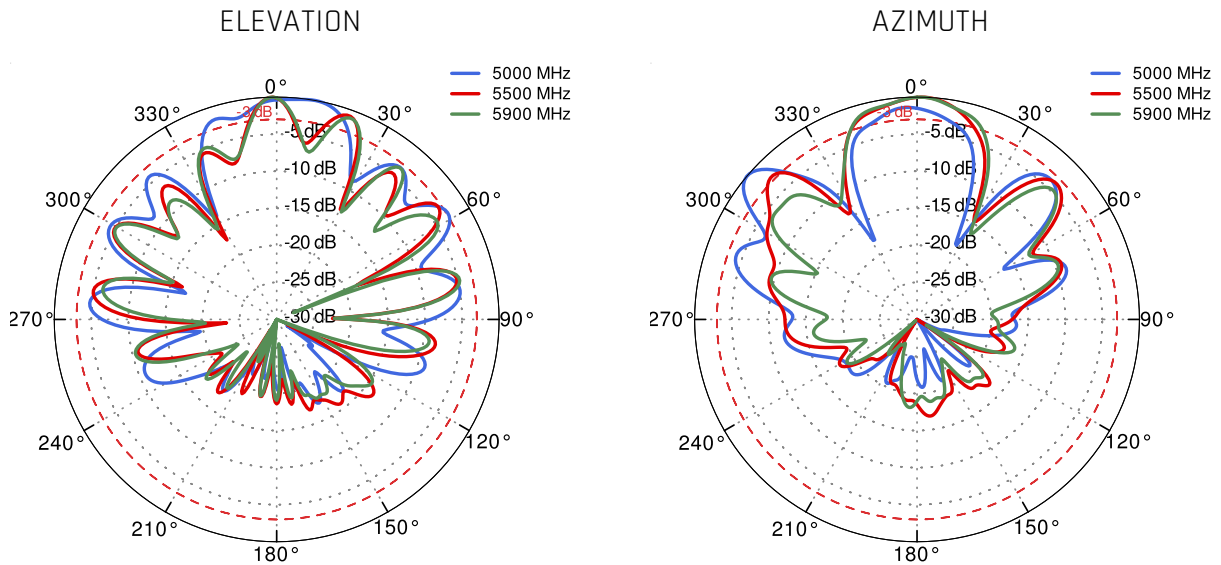

5G

| | | | | | | | | |
|------------|-----|-----|------|------|------|-----|-----|-------------|
| 617 MHz | n1 | n2 | n3 | n5 | n7 | n8 | n12 | 6000 MHz |
| | n13 | n14 | n18 | n20 | n25 | n26 | n28 | |
| | n29 | n30 | n34 | n38 | n39 | n40 | n41 | |
| | n46 | n47 | n48 | n53 | n65 | n66 | n67 | |
| | n71 | n77 | n78 | n79 | n80 | n81 | n82 | |
| | n83 | n84 | n85 | n86 | n89 | n90 | n95 | |
| | n97 | n98 | n100 | n101 | n255 | | | |

PLOTS

LTE VSWR

WI-FI VSWR

LTE Gain

WI-FI Gain

PORT 1 - 5G/LTE from 650MHz to 950MHz

PORT 1 - 5G/LTE from 1.71GHz to 2.17GHz

PORT 1 - 5G/LTE from 2.3GHz to 2.7GHz

PORT 1 - 5G/LTE from 3.3GHz to 3.8GHz

PORT 1 - 5G/LTE from 4.2GHz to 4.6GHz

PORT 1 - 5G/LTE from 5.0GHz to 5.9GHz

PORT 2 - 5G/LTE from 650MHz to 950MHz

PORT 2 - 5G/LTE from 1.71GHz to 2.17GHz

PORT 2 - 5G/LTE from 2.3GHz to 2.7GHz

PORT 2 - 5G/LTE from 3.3GHz to 3.8GHz

PORT 2 - 5G/LTE from 4.2GHz to 4.6GHz

PORT 2 - 5G/LTE from 5.0GHz to 5.9GHz

Wi-Fi From 2.4 GHz to 6.5 GHz

DIMENSIONS
