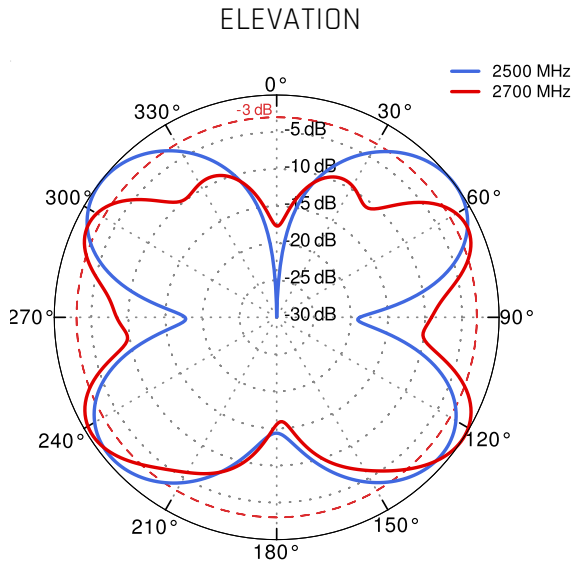

LTE From 2.3GHz to 2.7GHz