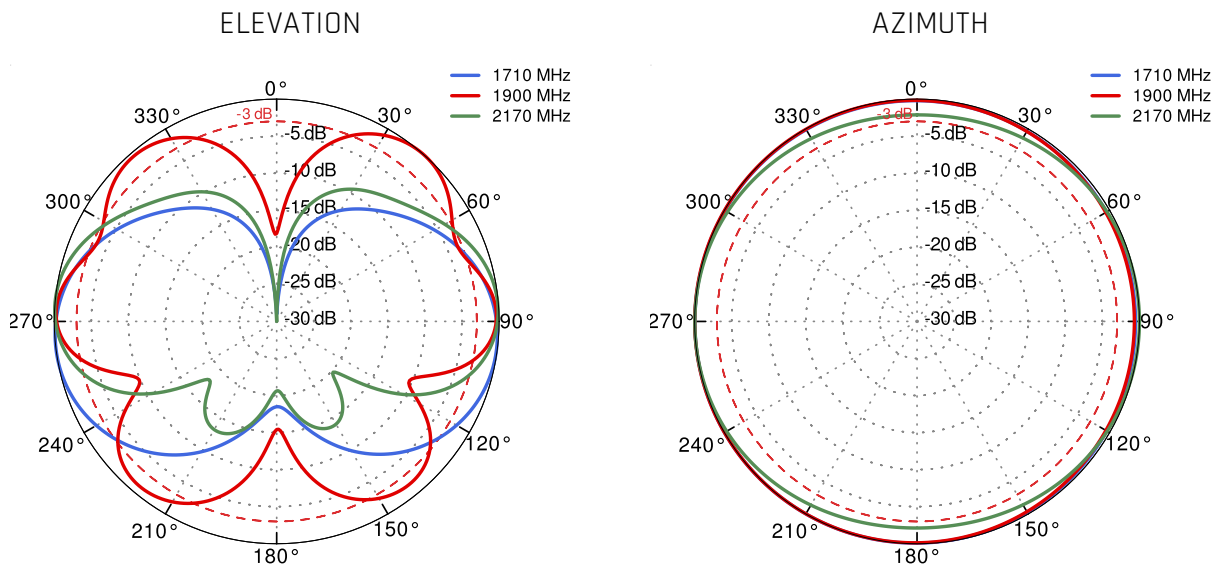

LTE From 1.71GHz to 2.17GHz