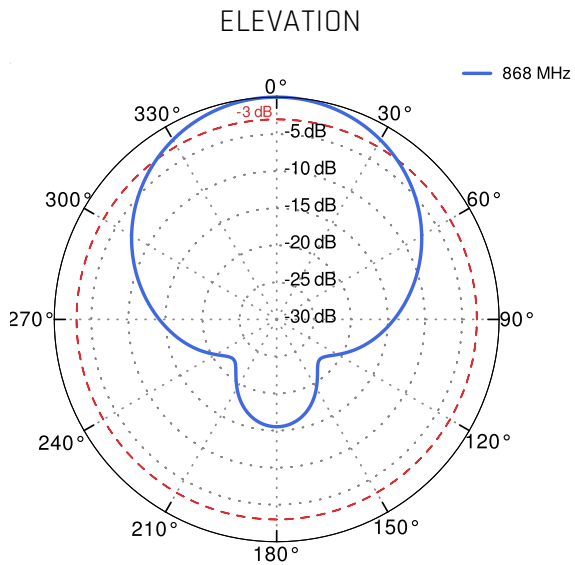

## LTE VSWR

### LoRa VSWR

### LoRa Gain

LTE From 700MHz to 900MHz

LTE From 1.71GHz to 2.17GHz

LTE From 2.3GHz to 2.7GHz

LoRa 868 MHz

## DIMENSIONS