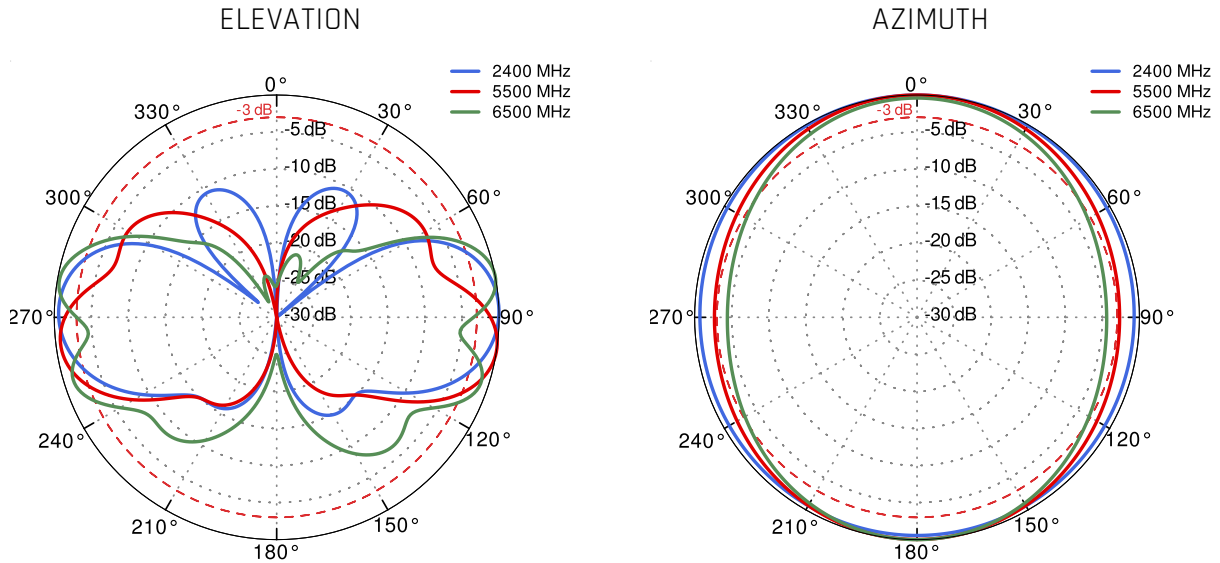

LTE ANTENNA SPECIFICATION

FREQUENCY	694 - 960 MHz 1.7 - 2.2 GHz 2.2 - 2.7 GHz
GAIN	694 - 960 MHz : 2 dBi 1.7 - 2.2 GHz : 2 dBi 2.2 - 2.7 GHz : 3 dBi
SUPPORTED LTE/5G BANDS	1, 2, 3, 4, 5, 7, 8, 9, 10, 12, 13, 14, 17, 18, 19, 20, 25, 26, 27, 28, 29, 33, 34, 35, 36, 37, 38, 39, 44, 65, 66, 67, 68, 69, 85, 103, n80, n81, n82, n83, n84, n86, n89, n95, n98, n100, n101, n256
VSWR	<1.50, max <2.50
BEAMWIDTH	360°/25° ±5°
POLARIZATION	Vertical
IMPEDANCE	50 Ω

WI-FI ANTENNA SPECIFICATION

FREQUENCY	2.4 - 2.5 GHz 5.0 - 7.125 GHz
GAIN	2.40 - 2.50 GHz : 6 dBi 5.0 - 7.125 GHz : 7.5 dBi
VSWR	<1.70, max <2.00
BEAMWIDTH	360°/25° +/- 5°
POLARIZATION	Vertical
IMPEDANCE	50 Ω

PLOTS

LTE VSWR

LTE Gain

LoRa VSWR

LoRa Gain

Wi-Fi VSWR

Wi-Fi Gain

LTE From 700MHz to 900MHz

LTE From 1.71GHz to 2.17GHz

LTE From 2.3GHz to 2.7GHz

LoRa 868 MHz

Wi-Fi From 2.4 GHz to 6.5 GHz

DIMENSIONS