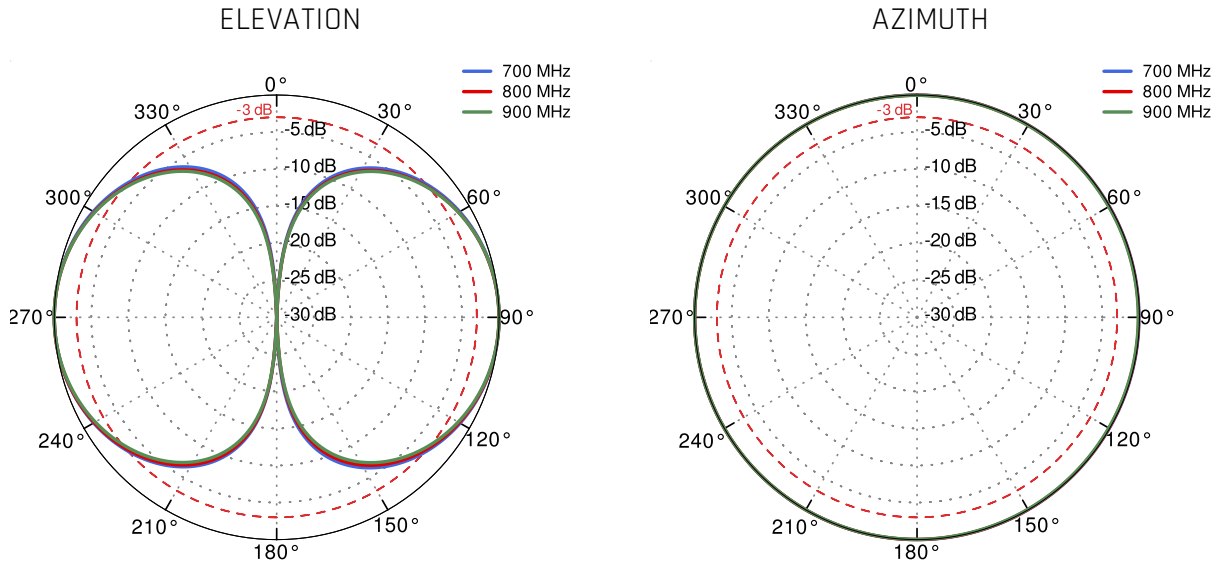

LTE ANTENNA SPECIFICATION

FREQUENCY	694 - 960 MHz 1.7 - 2.2 GHz 2.2 - 2.7 GHz
GAIN	694 - 960 MHz : 2 dBi 1.7 - 2.2 GHz : 2 dBi 2.2 - 2.7 GHz : 3 dBi
SUPPORTED LTE/5G BANDS	1, 2, 3, 4, 5, 7, 8, 9, 10, 12, 13, 14, 17, 18, 19, 20, 25, 26, 27, 28, 29, 33, 34, 35, 36, 37, 38, 39, 44, 65, 66, 67, 68, 69, 85, 103, n80, n81, n82, n83, n84, n86, n89, n95, n98, n100, n101, n256
VSWR	<1.50, max <2.50
BEAMWIDTH	360°/25° ±5°
POLARIZATION	Vertical
IMPEDANCE	50 Ω

LTE / 4G WCS DARS

2300 MHz	30	40						2400 MHz
-------------	----	----	--	--	--	--	--	-------------

LTE / 4G

2400 MHz	7	38	41	53	69	n90		2700 MHz
-------------	---	----	----	----	----	-----	--	-------------

PLOTS

LTE VSWR

LTE Gain

LoRa VSWR

LoRa Gain

Wi-Fi VSWR

Wi-Fi Gain

LTE From 700MHz to 900MHz

LTE From 1.71GHz to 2.17GHz

LTE From 2.3GHz to 2.7GHz

LoRa 868 MHz

Wi-Fi From 2.4 GHz to 6.5 GHz

DIMENSIONS