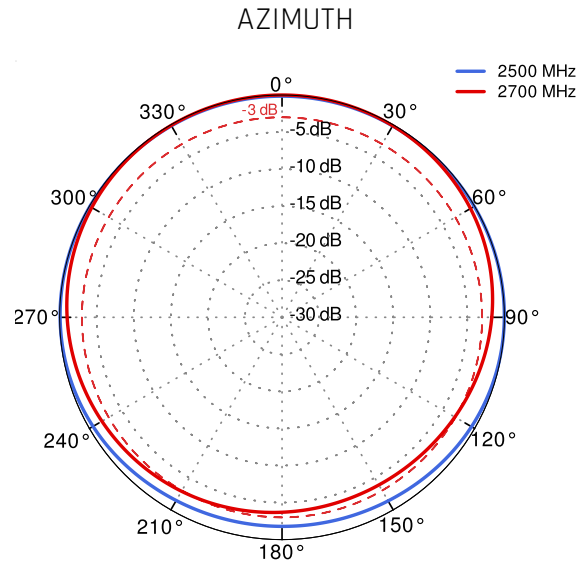

WI-FI ANTENNA SPECIFICATION

FREQUENCY	2.4 - 2.5 GHz 5.0 - 7.125 GHz
GAIN	2.40 - 2.50 GHz : 6 dBi 5.0 - 7.125 GHz : 7.5 dBi
VSWR	<1.70, max <2.00
BEAMWIDTH	360°/25° +/- 5°
POLARIZATION	Vertical
IMPEDANCE	50 Ω

LTE / 4G WCS DARS

2300 MHz	30	40						2400 MHz
-------------	----	----	--	--	--	--	--	-------------

LTE / 4G

2400 MHz	7	38	41	53	69	n90		2700 MHz
-------------	---	----	----	----	----	-----	--	-------------

PLOTS

LTE VSWR

LTE Gain

LoRa VSWR

LoRa Gain

Wi-Fi VSWR

Wi-Fi Gain

LTE From 700MHz to 900MHz

LTE From 1.71GHz to 2.17GHz

LTE From 2.3GHz to 2.7GHz

LoRa 868 MHz

Wi-Fi From 2.4 GHz to 6.5 GHz

DIMENSIONS