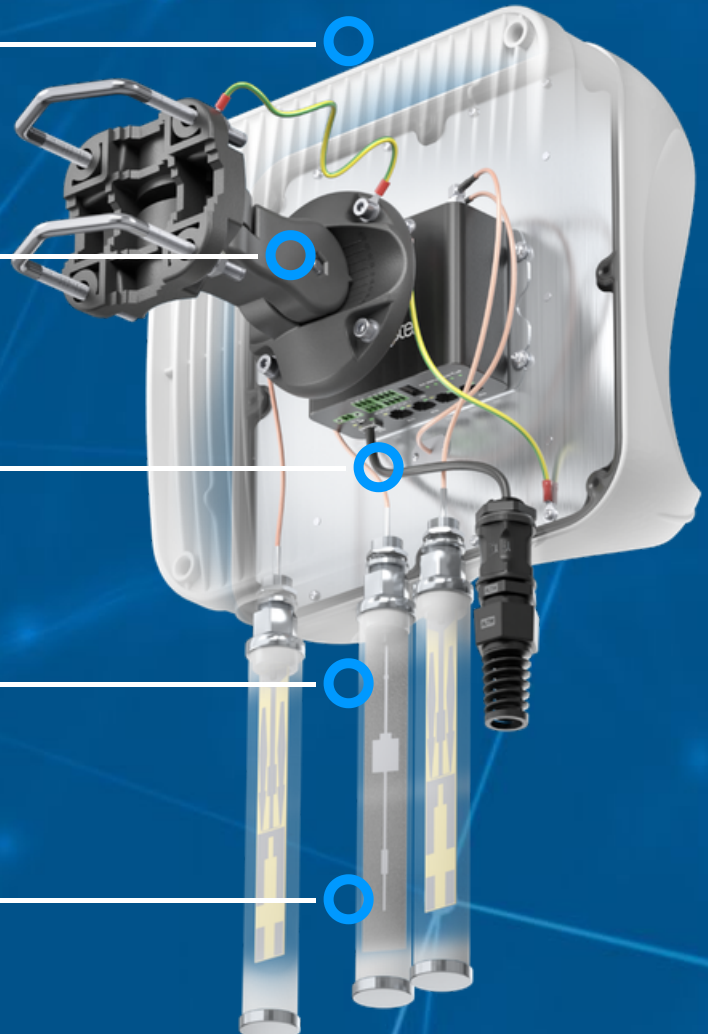

OUTDOOR ANTENNA WORKS IN **ANY WEATHER CONDITIONS**, IP68

MOUNTING SYSTEM WITH TWO PLANES, 60 DEGREES REGULATION

ANTENNA PERFECTLY MATCHED WITH THE ROBUSTEL R1520-LG

ALL ANTENNAS AND ROBUSTEL ROUTER INTEGRATED IN ONE ENCLOSURE

MADE IN **EUROPE**