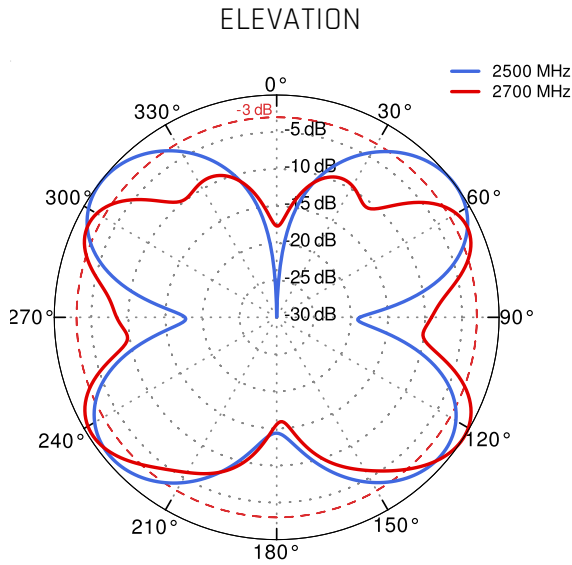

LTE ANTENNA SPECIFICATION

FREQUENCY	694 - 960 MHz 1.7 - 2.2 GHz 2.2 - 2.7 GHz
GAIN	694 - 960 MHz : 2 dBi 1.7 - 2.2 GHz : 2 dBi 2.2 - 2.7 GHz : 3 dBi
SUPPORTED LTE/5G BANDS	1, 2, 3, 4, 5, 7, 8, 9, 10, 12, 13, 14, 17, 18, 19, 20, 25, 26, 27, 28, 29, 33, 34, 35, 36, 37, 38, 39, 44, 65, 66, 67, 68, 69, 85, 103, n80, n81, n82, n83, n84, n86, n89, n95, n98, n100, n101, n256
VSWR	<1.50, max <2.50
BEAMWIDTH	360°/25° ±5°
POLARIZATION	Vertical
IMPEDANCE	50 Ω

LTE / 4G WCS DARS

2300 MHz	30	40						2400 MHz
-------------	----	----	--	--	--	--	--	-------------

LTE / 4G

2400 MHz	7	38	41	53	69	n90		2700 MHz
-------------	---	----	----	----	----	-----	--	-------------

PLOTS

LTE VSWR

LTE Gain

LoRa VSWR

LoRa Gain

Wi-Fi VSWR

Wi-Fi Gain

LTE From 700MHz to 900MHz

LTE From 1.71GHz to 2.17GHz

LTE From 2.3GHz to 2.7GHz

LoRa 868 MHz

Wi-Fi From 2.4 GHz to 6.5 GHz

DIMENSIONS