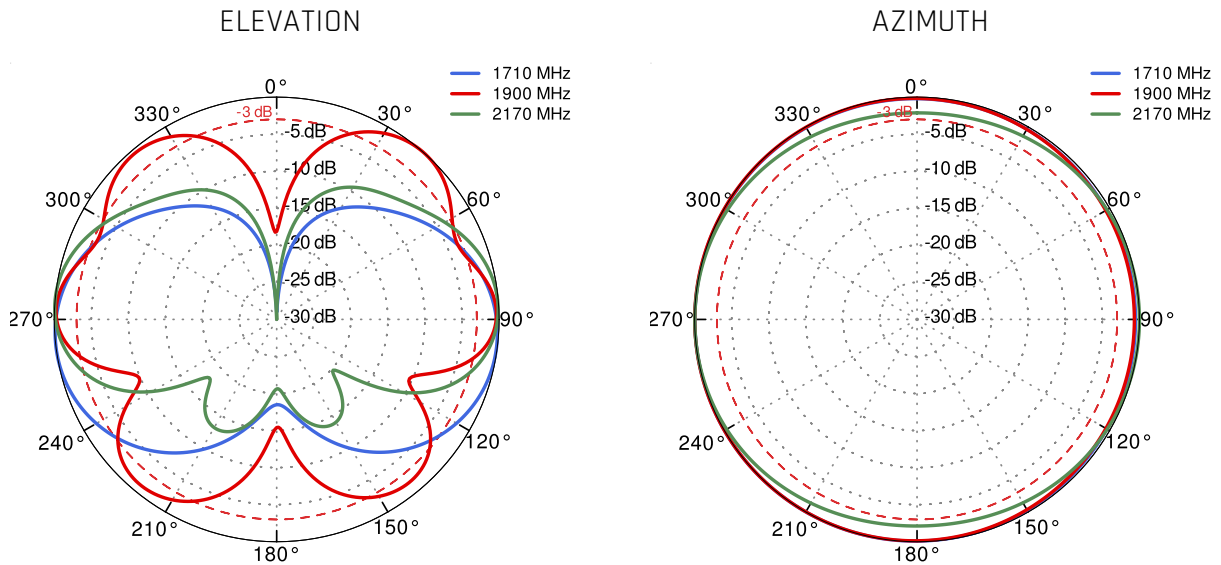

LTE ANTENNA SPECIFICATION

FREQUENCY	694 - 960 MHz 1.7 - 2.2 GHz 2.2 - 2.7 GHz
GAIN	694 - 960 MHz : 2 dBi 1.7 - 2.2 GHz : 2 dBi 2.2 - 2.7 GHz : 3 dBi
SUPPORTED LTE/5G BANDS	1, 2, 3, 4, 5, 7, 8, 9, 10, 12, 13, 14, 17, 18, 19, 20, 25, 26, 27, 28, 29, 33, 34, 35, 36, 37, 38, 39, 44, 65, 66, 67, 68, 69, 85, 103, n80, n81, n82, n83, n84, n86, n89, n95, n98, n100, n101, n256
VSWR	<1.50, max <2.50
BEAMWIDTH	360°/25° ±5°
POLARIZATION	Vertical
IMPEDANCE	50 Ω

LTE / 4G WCS DARS

2300 MHz	30	40						2400 MHz
-------------	----	----	--	--	--	--	--	-------------

LTE / 4G

2400 MHz	7	38	41	53	69	n90		2700 MHz
-------------	---	----	----	----	----	-----	--	-------------

PLOTS

LTE VSWR

LTE Gain

LoRa VSWR

LoRa Gain

Wi-Fi VSWR

Wi-Fi Gain

LTE From 700MHz to 900MHz

LTE From 1.71GHz to 2.17GHz

LTE From 2.3GHz to 2.7GHz

LoRa 868 MHz

Wi-Fi From 2.4 GHz to 6.5 GHz

DIMENSIONS