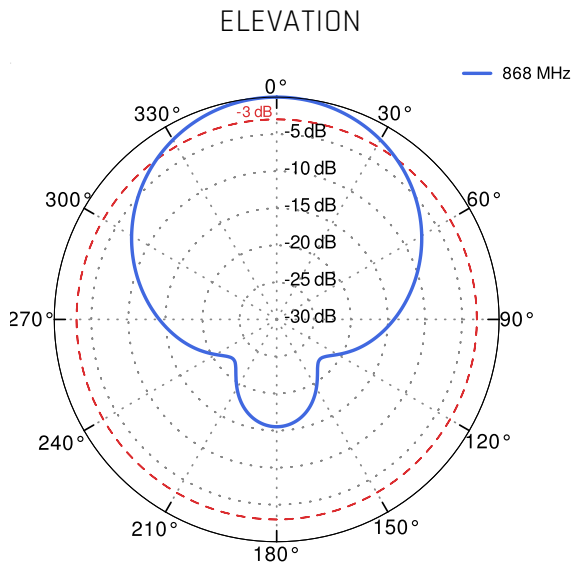

LTE ANTENNA SPECIFICATION

FREQUENCY	694 - 960 MHz 1.7 - 2.2 GHz 2.2 - 2.7 GHz
GAIN	694 - 960 MHz : 2 dBi 1.7 - 2.2 GHz : 2 dBi 2.2 - 2.7 GHz : 3 dBi
SUPPORTED LTE/5G BANDS	1, 2, 3, 4, 5, 7, 8, 9, 10, 12, 13, 14, 17, 18, 19, 20, 25, 26, 27, 28, 29, 33, 34, 35, 36, 37, 38, 39, 44, 65, 66, 67, 68, 69, 85, 103, n80, n81, n82, n83, n84, n86, n89, n95, n98, n100, n101, n256
VSWR	<1.50, max <2.50
BEAMWIDTH	360°/25° ±5°
POLARIZATION	Vertical
IMPEDANCE	50 Ω

LTE / 4G WCS DARS

2300 MHz	30	40						2400 MHz
-------------	----	----	--	--	--	--	--	-------------

LTE / 4G

2400 MHz	7	38	41	53	69	n90		2700 MHz
-------------	---	----	----	----	----	-----	--	-------------

PLOTS

LTE VSWR

LTE Gain

LoRa VSWR

LoRa Gain

Wi-Fi VSWR

Wi-Fi Gain

LTE From 700MHz to 900MHz

LTE From 1.71GHz to 2.17GHz

LTE From 2.3GHz to 2.7GHz

LoRa 868 MHz

Wi-Fi From 2.4 GHz to 6.5 GHz

DIMENSIONS