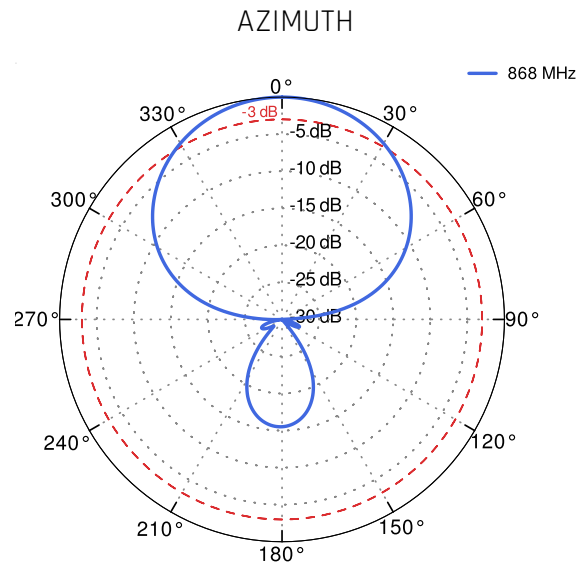

WI-FI ANTENNA SPECIFICATION

FREQUENCY	2.4 - 2.5 GHz 5.0 - 7.125 GHz
GAIN	2.40 - 2.50 GHz : 6 dBi 5.0 - 7.125 GHz : 7.5 dBi
VSWR	<1.70, max <2.00
BEAMWIDTH	360°/25° +/- 5°
POLARIZATION	Vertical
IMPEDANCE	50 Ω

LTE / 4G WCS DARS

2300 MHz	30	40						2400 MHz
-------------	----	----	--	--	--	--	--	-------------

LTE / 4G

2400 MHz	7	38	41	53	69	n90		2700 MHz
-------------	---	----	----	----	----	-----	--	-------------

PLOTS

LTE VSWR

LTE Gain

LoRa VSWR

LoRa Gain

Wi-Fi VSWR

Wi-Fi Gain

LTE From 700MHz to 900MHz

LTE From 1.71GHz to 2.17GHz

LTE From 2.3GHz to 2.7GHz

LoRa 868 MHz

Wi-Fi From 2.4 GHz to 6.5 GHz

DIMENSIONS