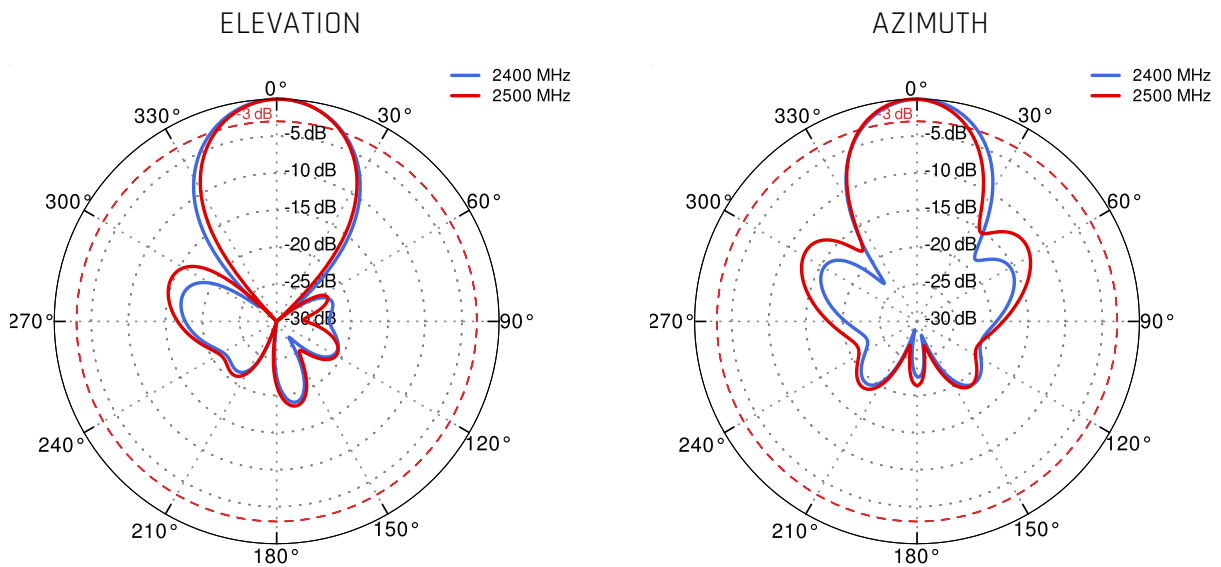

### DIMENSIONS

9.9 x 10.5 x 14.8 cm  
3.9 x 4.13 x 5.83 inch

### MOUNTING PLACE

Wall or mast or ceiling

## PLOTS

VSWR

Gain

Wi-Fi From 2400MHz to 2500MHz

## **DIMENSIONS**