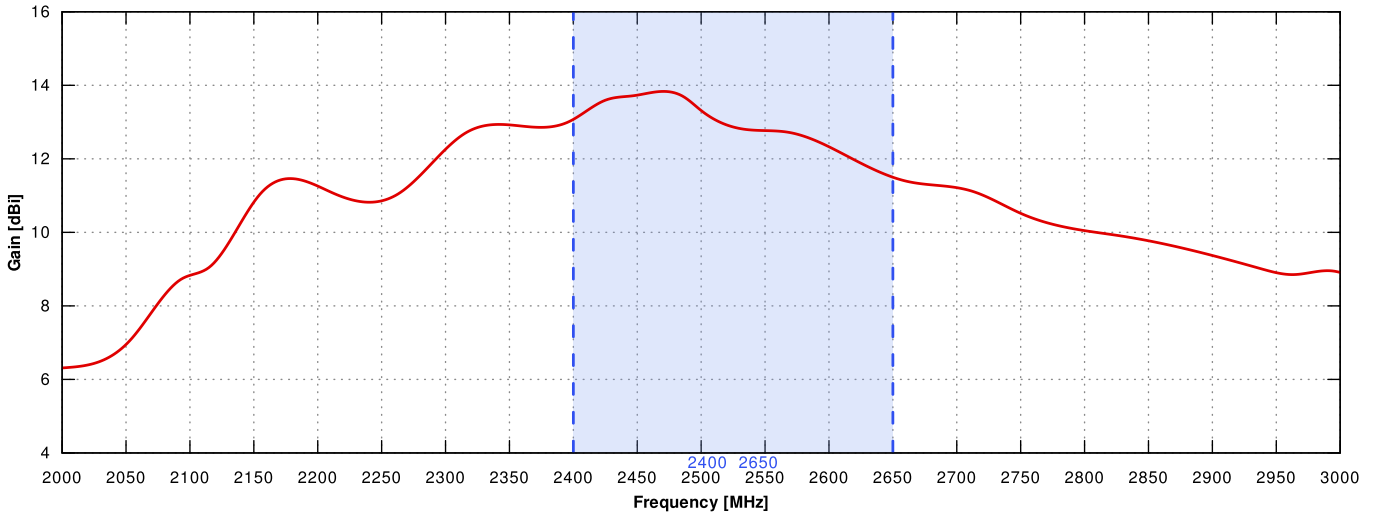

### MOUNTING PLACE

Wall or mast or ceiling

## PLOTS

VSWR

Gain

Wi-Fi From 2400MHz to 2500MHz