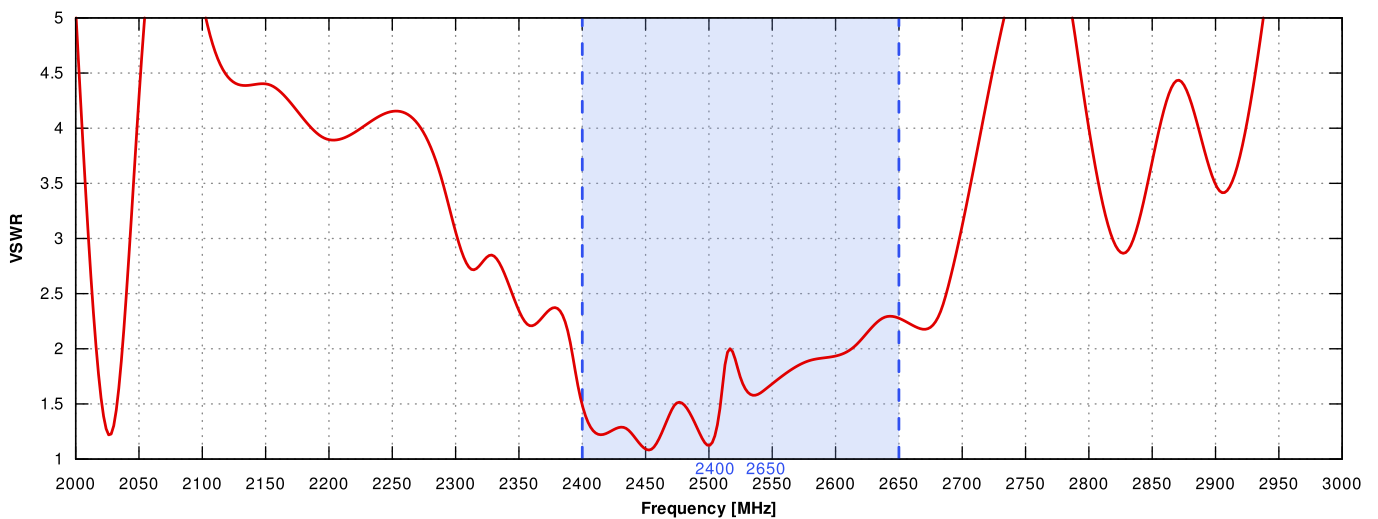

## PLOTS

VSWR

Gain

Wi-Fi From 2400MHz to 2500MHz