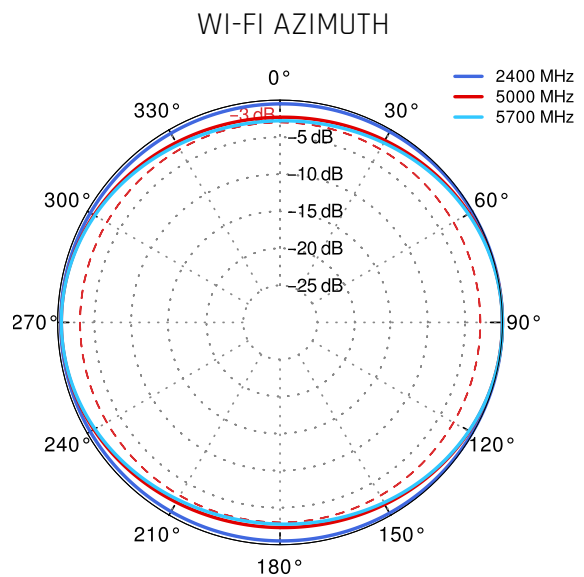

From 2.4GHz to 5GHz