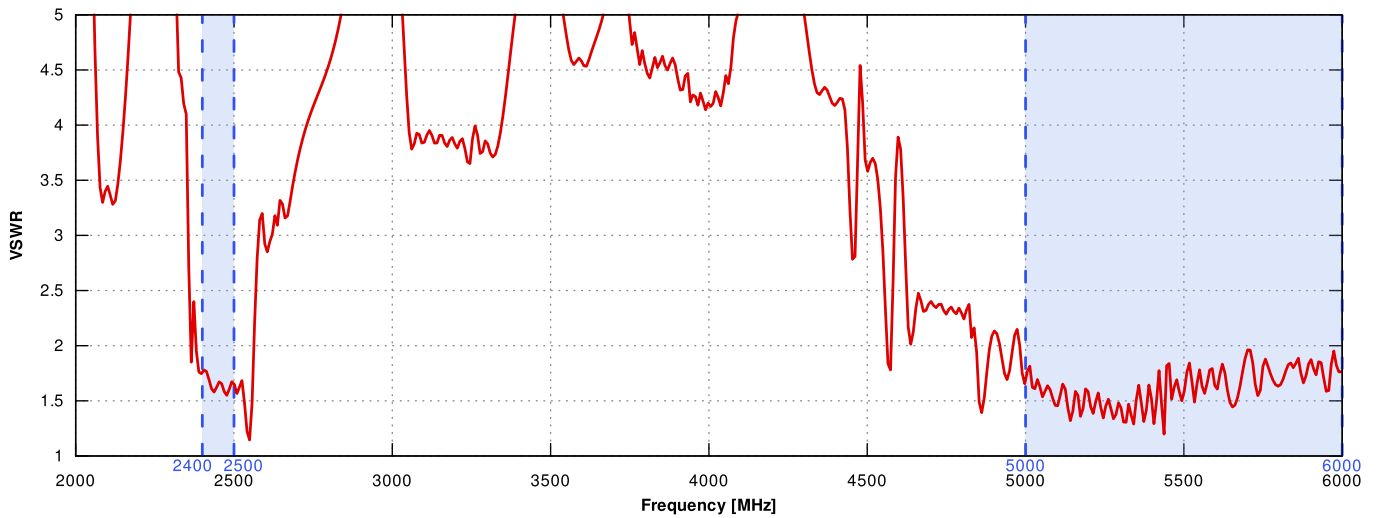

## LTE ANTENNA SPECIFICATION

<b>FREQUENCY</b>	694 - 960 MHz 2.3 - 2.7 GHz
<b>SUPPORTED LTE/5G BANDS</b>	5, 6, 7, 8, 12, 13, 14, 15, 16, 17, 18, 19, 20, 26, 27, 28, 29, 30, 38, 40, 41, 44, 53, 67, 68, 69, 71, 85
<b>GAIN</b>	694 - 960 MHz : 6 dBi 2.3 - 2.7 GHz : 13 dBi
<b>VSWR</b>	<1.70, max <2.00
<b>BEAMWIDTH</b>	70°/70° ±15° 30°/30° ±15°
<b>POLARIZATION</b>	Dual polarized X-Pol
<b>IMPEDANCE</b>	50 Ω