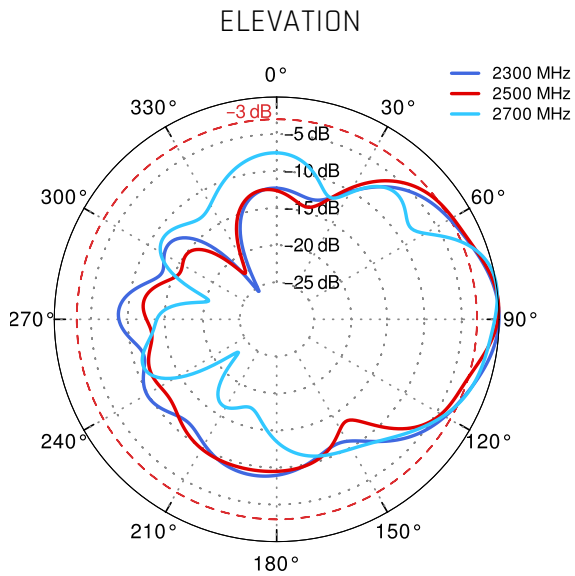

## LTE ANTENNA SPECIFICATION

<b>FREQUENCY</b>	694 - 960 MHz 2.3 - 2.7 GHz
<b>SUPPORTED LTE/5G BANDS</b>	5, 6, 7, 8, 12, 13, 14, 15, 16, 17, 18, 19, 20, 26, 27, 28, 29, 30, 38, 40, 41, 44, 53, 67, 68, 69, 71, 85
<b>GAIN</b>	694 - 960 MHz : 6 dBi 2.3 - 2.7 GHz : 13 dBi
<b>VSWR</b>	<1.70, max <2.00
<b>BEAMWIDTH</b>	70°/70° ±15° 30°/30° ±15°
<b>POLARIZATION</b>	Dual polarized X-Pol
<b>IMPEDANCE</b>	50 Ω

# 📶 PLOTS

VSWR for LTE antenna

VSWR for Wi-Fi antenna

Gain for LTE antenna

Gain for Wi-Fi antenna

### From 700MHz to 900MHz

## **DIMENSIONS**