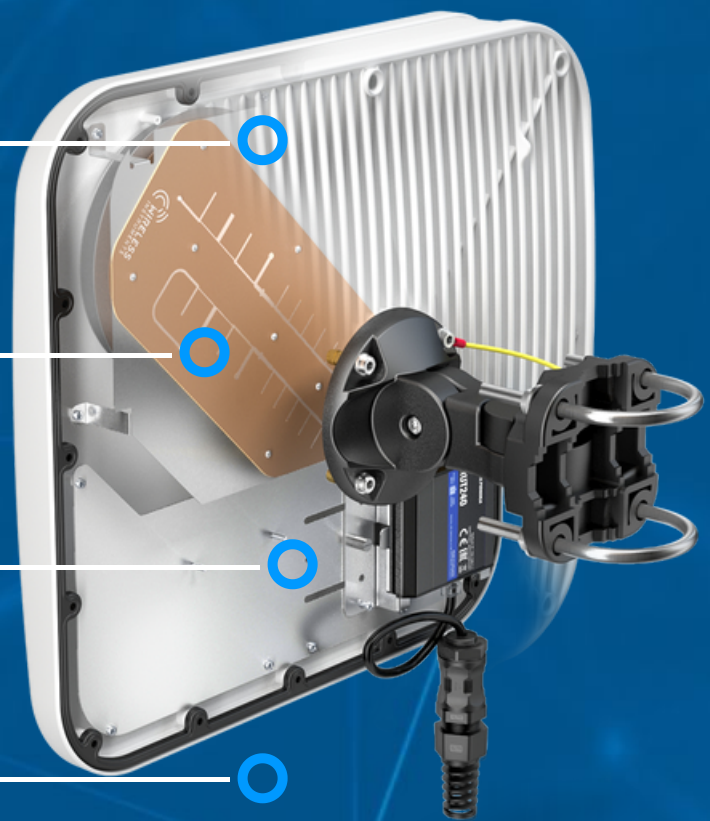

QuMax XR LTE High Band

Integrated outdoor multi band eXtra Range LTE directional antenna + place to install Teltonika RUT200/240/241/950/951/955/956/X09/X11

QuMax eXtra Range LTE High Band offers the most powerful directional LTE antenna of all QuWireless antennas. It is dedicated to connections with long distance to base station. It is designed to have Teltonika router installed inside IP67 enclosure. It is the first choice for fixed installations in industrial environment. There is also space for mounting internal genuine Teltonika GPS and Wi-Fi antennas inside the antenna enclosure. QuMax XR High Band version offer gain up to 12 dBi in LTE bands: 7, 15, 16, 30, 38, 40, 41, 53, 69 and support many other LTE bands (details in specification table).

Compatible Teltonika routers: RUT200, RUT240, RUT241, RUT900, RUT901, RUT950, RUT951, RUT955, RUT956, RUTX09, RUTX11.