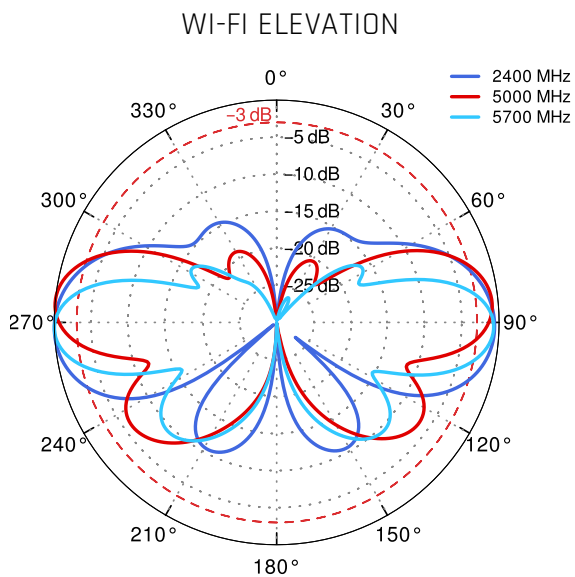

From 2.4GHz to 5GHz