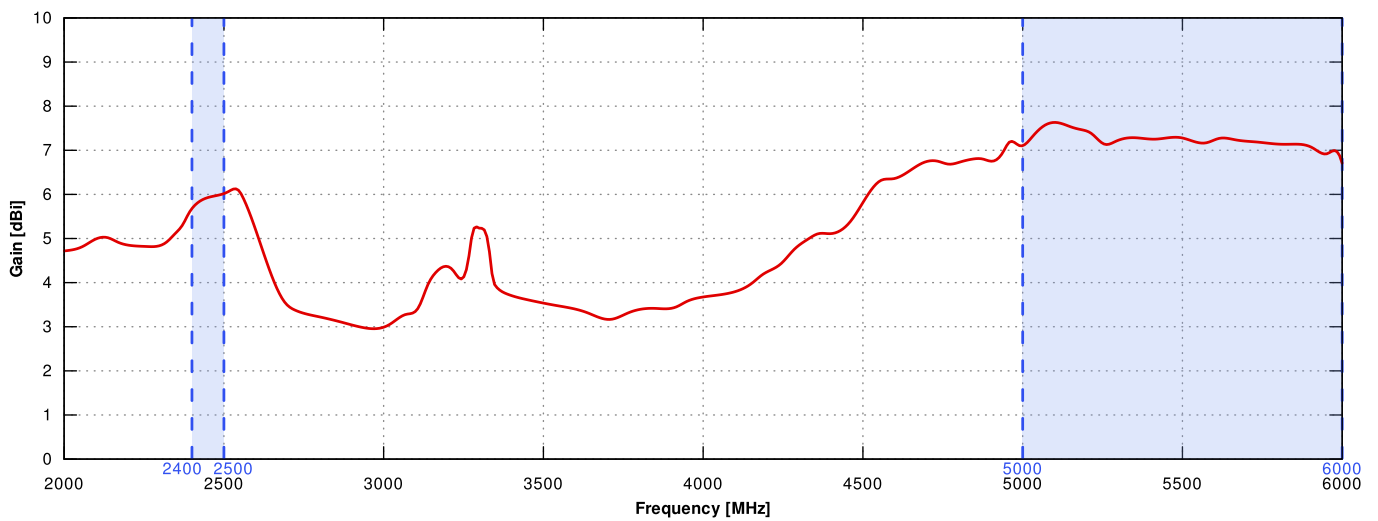

Gain for LTE antenna

Gain for Wi-Fi antenna