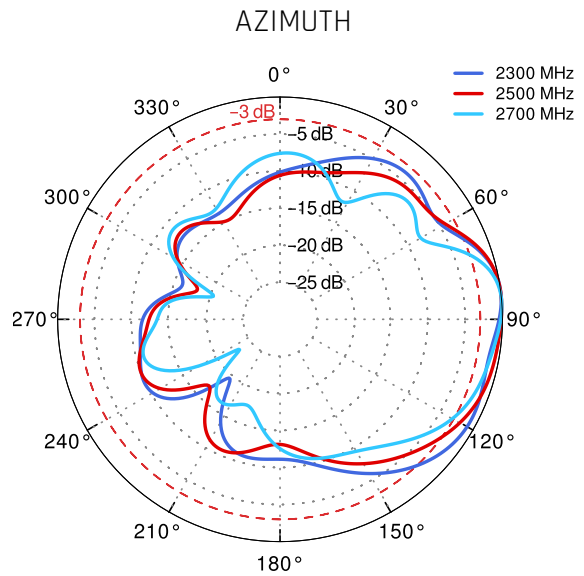

## LTE ANTENNA SPECIFICATION

<b>FREQUENCY</b>	694 - 960 MHz 2.3 - 2.7 GHz
<b>SUPPORTED LTE/5G BANDS</b>	5, 6, 7, 8, 12, 13, 14, 15, 16, 17, 18, 19, 20, 26, 27, 28, 29, 30, 38, 40, 41, 44, 53, 67, 68, 69, 71, 85
<b>GAIN</b>	694 - 960 MHz : 6 dBi 2.3 - 2.7 GHz : 13 dBi
<b>VSWR</b>	<1.70, max <2.00
<b>BEAMWIDTH</b>	70°/70° ±15° 30°/30° ±15°
<b>POLARIZATION</b>	Dual polarized X-Pol
<b>IMPEDANCE</b>	50 Ω

# 📶 PLOTS

VSWR for LTE antenna

VSWR for Wi-Fi antenna

Gain for LTE antenna

Gain for Wi-Fi antenna

### From 700MHz to 900MHz

### From 1.71GHz to 2.17GHz