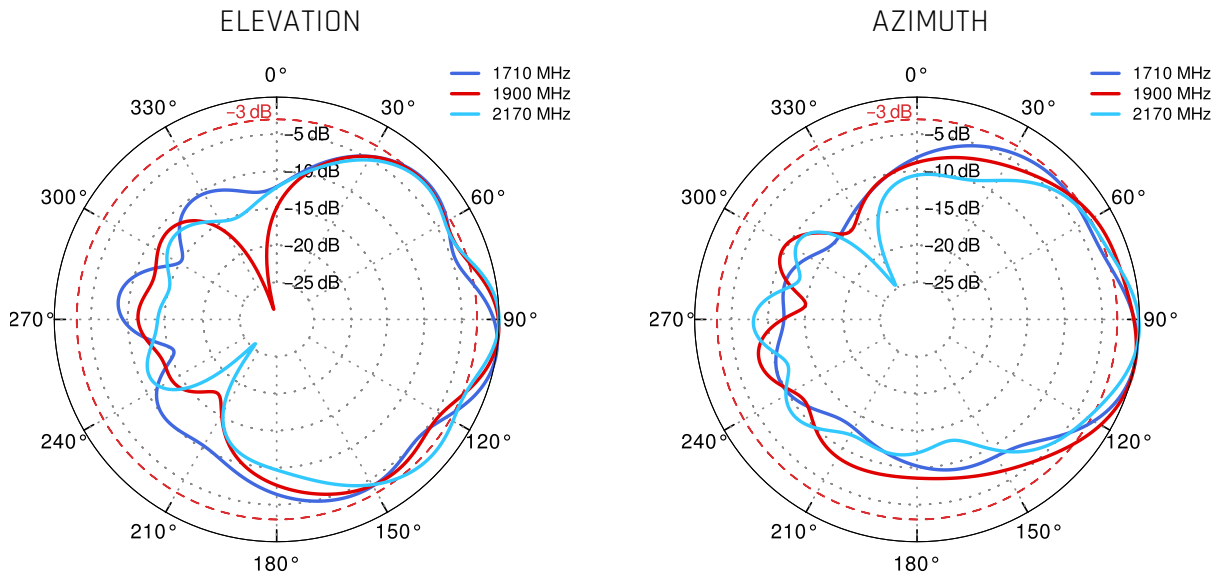

## LTE ANTENNA SPECIFICATION

<b>FREQUENCY</b>	694 - 960 MHz 2.3 - 2.7 GHz
<b>SUPPORTED LTE/5G BANDS</b>	5, 6, 7, 8, 12, 13, 14, 15, 16, 17, 18, 19, 20, 26, 27, 28, 29, 30, 38, 40, 41, 44, 53, 67, 68, 69, 71, 85
<b>GAIN</b>	694 - 960 MHz : 6 dBi 2.3 - 2.7 GHz : 13 dBi
<b>VSWR</b>	<1.70, max <2.00
<b>BEAMWIDTH</b>	70°/70° ±15° 30°/30° ±15°
<b>POLARIZATION</b>	Dual polarized X-Pol
<b>IMPEDANCE</b>	50 Ω

# 📶 PLOTS

VSWR for LTE antenna

VSWR for Wi-Fi antenna

Gain for LTE antenna

Gain for Wi-Fi antenna

### From 700MHz to 900MHz

### From 1.71GHz to 2.17GHz