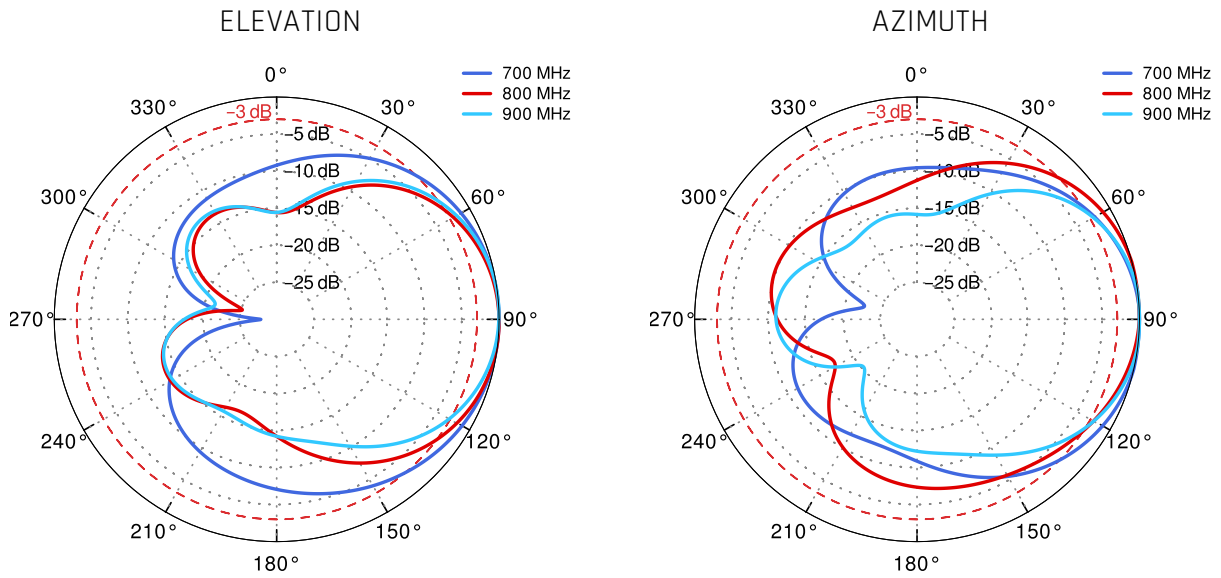

## LTE ANTENNA SPECIFICATION

<b>FREQUENCY</b>	694 - 960 MHz 2.3 - 2.7 GHz
<b>SUPPORTED LTE/5G BANDS</b>	5, 6, 7, 8, 12, 13, 14, 15, 16, 17, 18, 19, 20, 26, 27, 28, 29, 30, 38, 40, 41, 44, 53, 67, 68, 69, 71, 85
<b>GAIN</b>	694 - 960 MHz : 6 dBi 2.3 - 2.7 GHz : 13 dBi
<b>VSWR</b>	<1.70, max <2.00
<b>BEAMWIDTH</b>	70°/70° ±15° 30°/30° ±15°
<b>POLARIZATION</b>	Dual polarized X-Pol
<b>IMPEDANCE</b>	50 Ω

# 📶 PLOTS

VSWR for LTE antenna

VSWR for Wi-Fi antenna

Gain for LTE antenna

Gain for Wi-Fi antenna

### From 700MHz to 900MHz

### From 1.71GHz to 2.17GHz