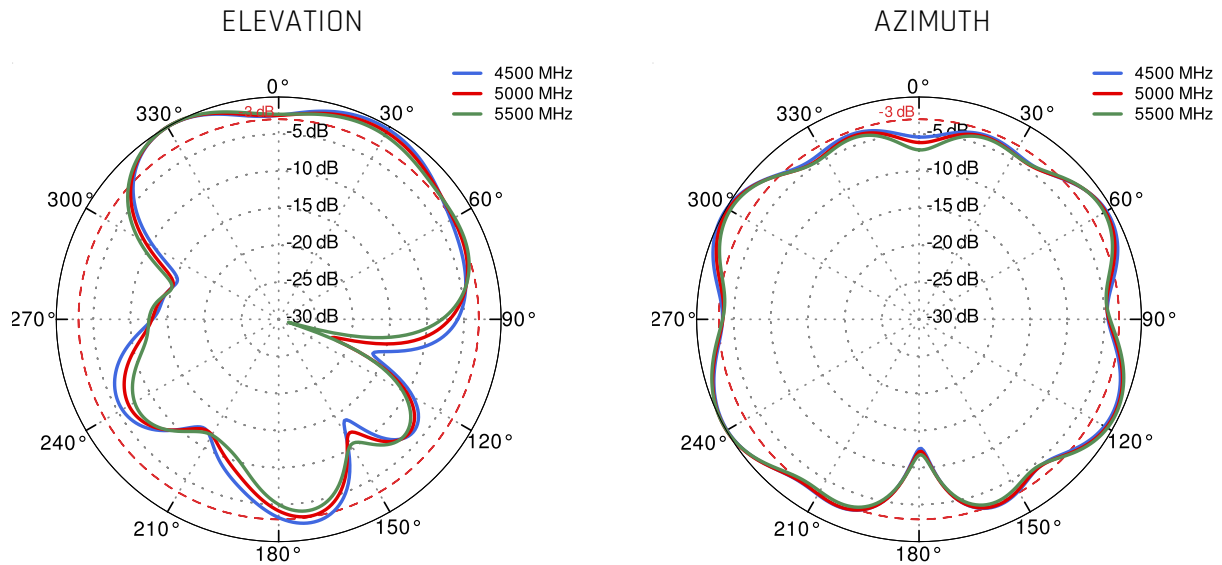

From 4.6GHz to 5.5GHz