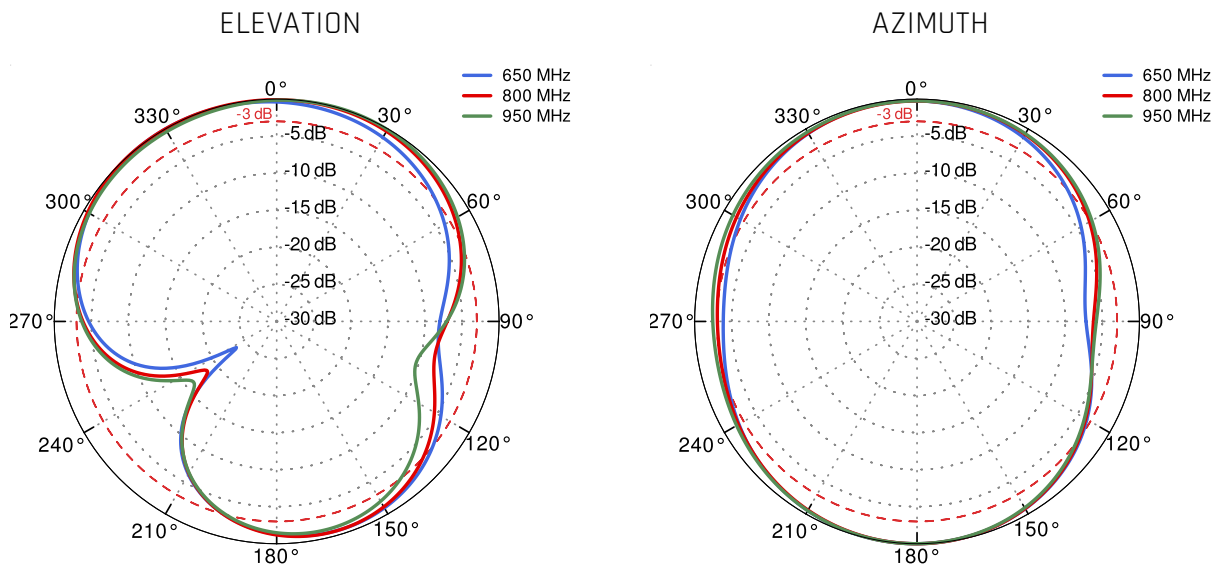

From 650MHz to 950MHz