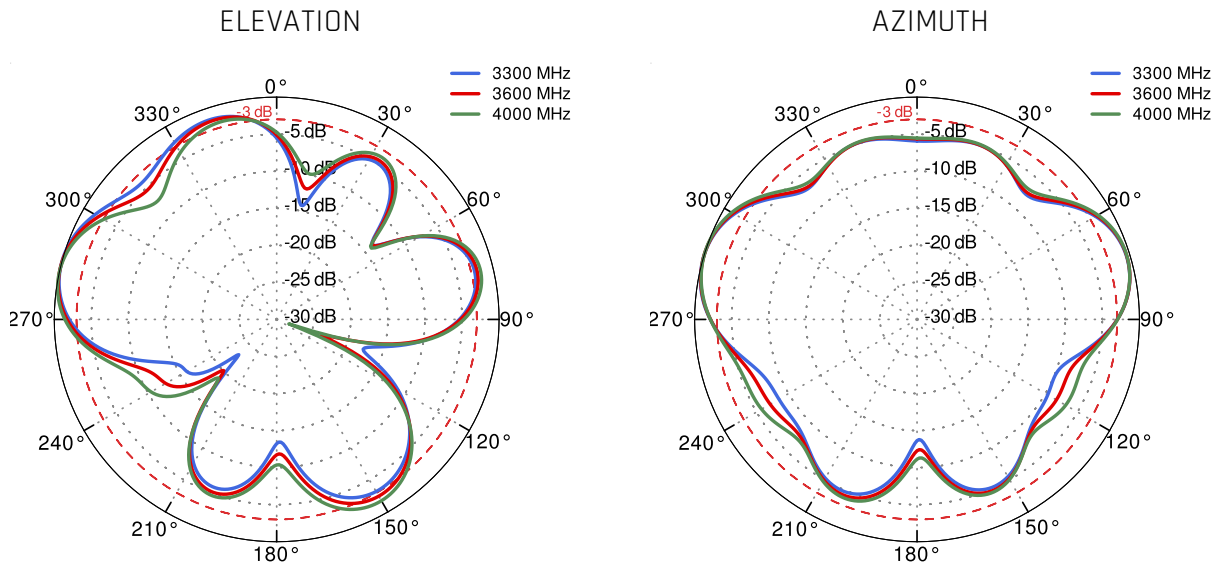

## 5G / LTE ANTENNA SPECIFICATION

<b>FREQUENCY</b>	617 - 960 MHz 1.7 - 2.7 GHz 3.3 - 4.7 GHz 5.2 - 6.0 GHz
<b>GAIN</b>	617 - 960 MHz : 3 dBi 1.7 - 2.7 GHz : 4 dBi 3.3 - 4.7 GHz : 4.5 dBi 5.2 - 6.0 GHz : 2.5dBi
<b>SUPPORTED LTE BANDS</b>	1, 2, 3, 4, 5, 7, 8, 9, 10, 12, 13, 14, 17, 18, 19, 20, 22, 25, 26, 27, 28, 29, 30, 33, 34, 35, 36, 37, 38, 39, 40, 41, 42, 43, 44, 47, 48, 49, 52, 53, 65, 66, 67, 68, 69, 71, 85, 103, 106
<b>SUPPORTED 5G BANDS</b>	n1, n2, n3, n5, n7, n8, n12, n13, n14, n18, n20, n25, n26, n28, n29, n30, n34, n38, n39, n40, n41, n47, n48, n53, n65, n66, n67, n71, n77, n78, n80, n81, n82, n83, n84, n85, n86, n89, n90, n95, n97, n98, n100, n101, n256
<b>VSWR</b>	<1.80, max <2.00
<b>BEAMWIDTH</b>	360°/35° ±5°
<b>POLARIZATION</b>	Vertical
<b>IMPEDANCE</b>	50 Ω

**OTHER**

2 \* SMA, 3 \* SMA

 **PLOTS**

VSWR

Gain

From 650MHz to 950MHz

From 1.71GHz to 2.5GHz

From 3.3GHz to 4.0GHz

From 4.6GHz to 5.5GHz

## DIMENSIONS