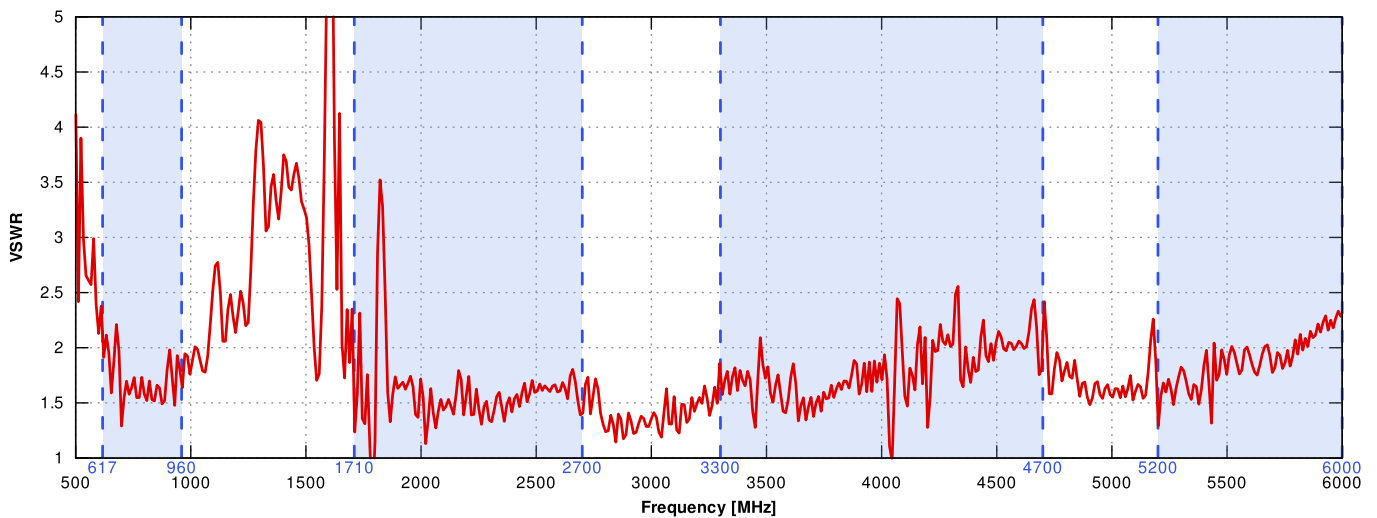

**OTHER**

2 \* SMA, 3 \* SMA

 **PLOTS**

VSWR

Gain

From 650MHz to 950MHz

From 1.71GHz to 2.5GHz

From 3.3GHz to 4.0GHz