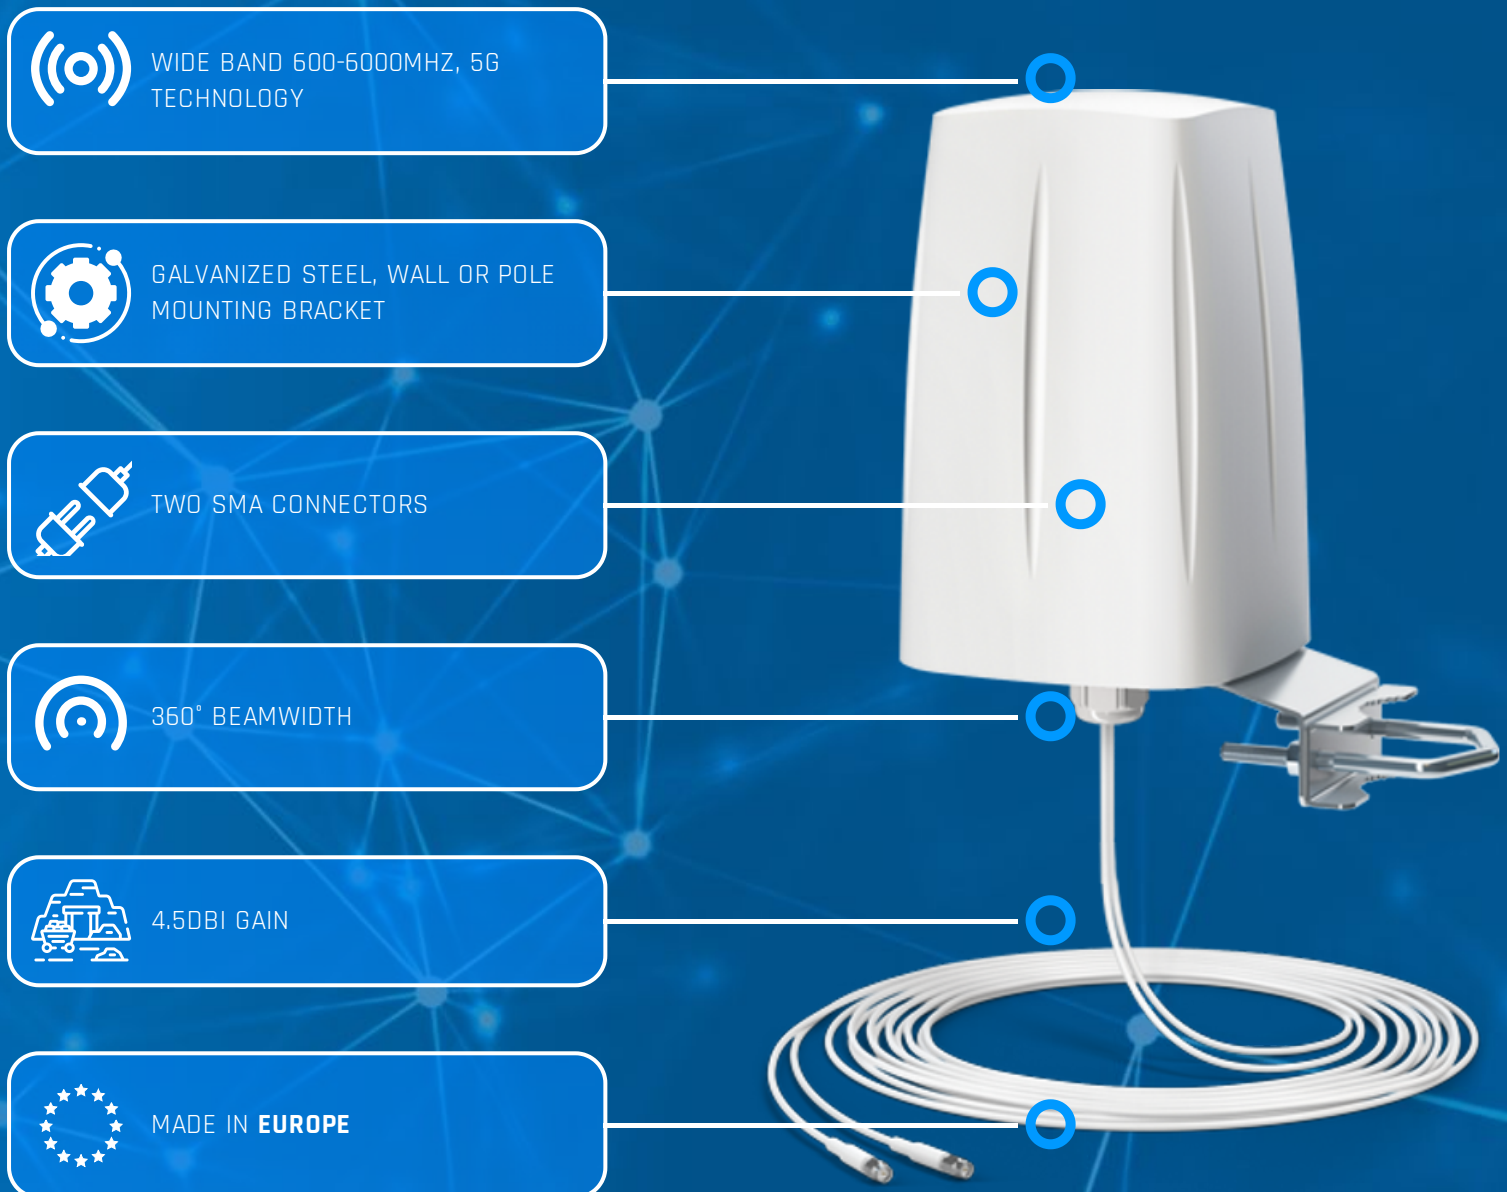

# QuOmni 5G/LTE Global MIMO 2x2

## Omnidirectional ultra wideband 5G/LTE MIMO 2x2 antenna

QuOmni 5G/LTE omnidirectional MIMO 2x2 is ultra wideband LTE Outdoor antenna. It's primary designed for LTE/5G/3G/2G devices which require high efficiency connections. The antenna covers many LTE bands including the new Extended LTE Band 71, frequencies: **617 - 6000MHz**. The mounting bracket allows the antenna to be installed on the buildings (on the pole or on the wall) as the client antenna or on the moving points like trains, buses, lorries, yachts, boats to receive Internet by LTE/5G/3G/2G. It's ideal solution to use with all industrial and domestic 2x2 LTE modems and routers like: Teltonika, DIGI, Mikrotik, Robustel, Cisco, etc.

## MECHANICAL SPECIFICATION

<b>MATERIALS</b>	ABS, aluminum, PTFE
<b>CONNECTOR TYPE</b>	2x SMA
<b>CABLE TYPE</b>	LMR195 white
<b>INGRESS PROTECTION</b>	IP68
<b>DIMENSIONS</b>	160 x 160 x 240 mm 6.3 x 6.3 x 9.45 inch
<b>WEIGHT</b>	1.5 kg 3.31 lbs
<b>OPERATING TEMPERATURE</b>	From -40°C to 80°C From -40°F to 176°F
<b>MAST DIAMETER</b>	25-66 mm 0.98-2.60 inch