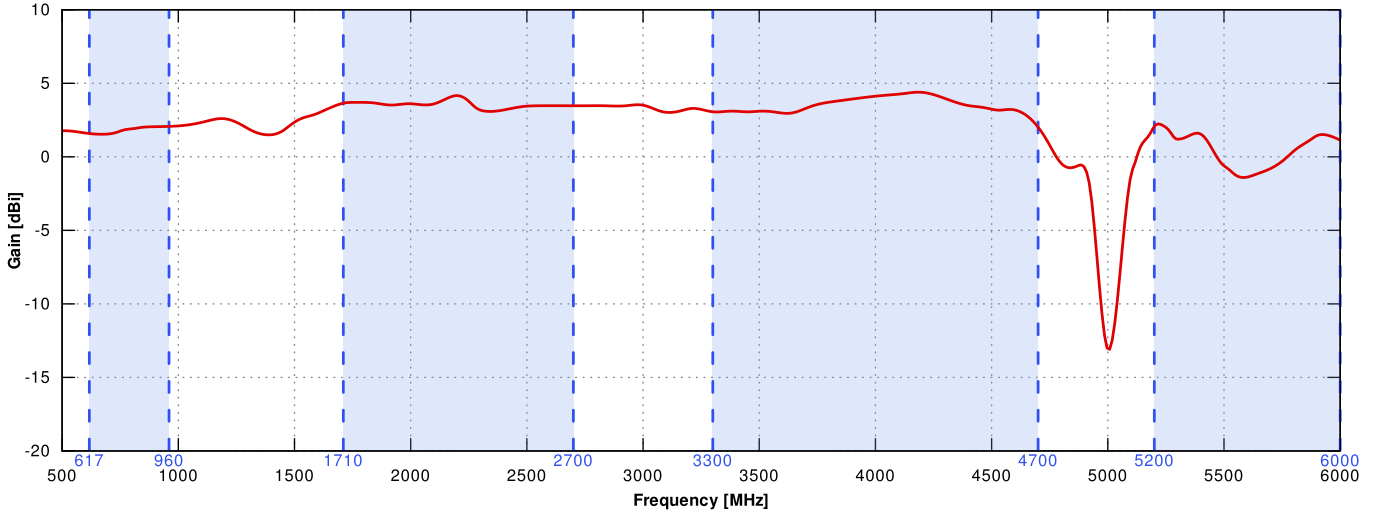

**OTHER**

2 \* SMA, 3 \* SMA

 **PLOTS**

VSWR

Gain

From 650MHz to 950MHz

From 1.71GHz to 2.5GHz

From 3.3GHz to 4.0GHz

From 4.6GHz to 5.5GHz

## DIMENSIONS