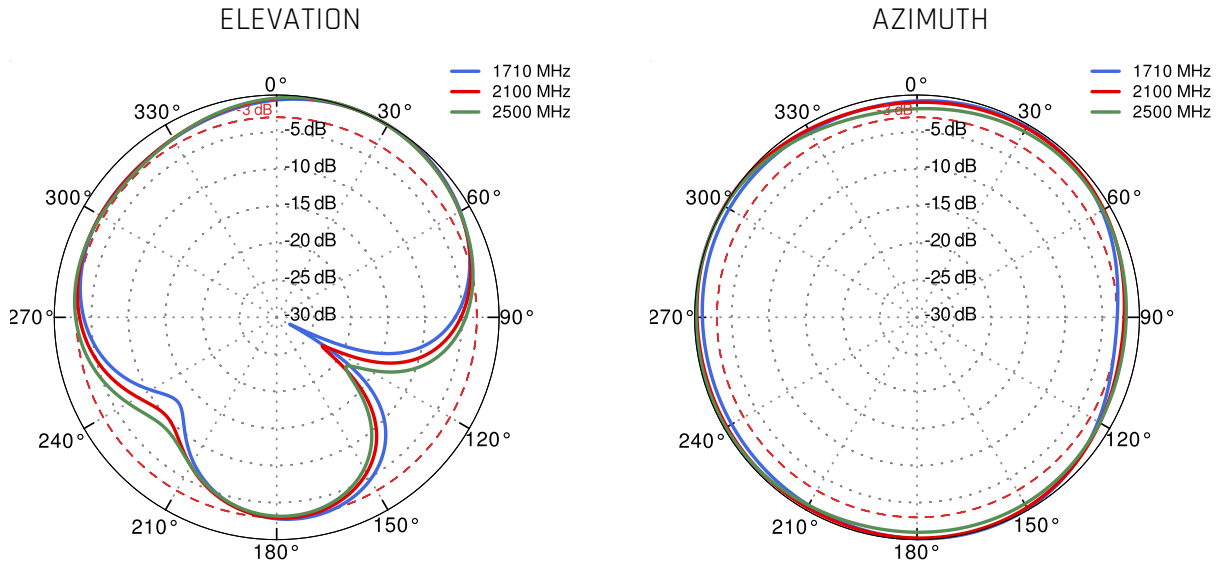

## 5G / LTE ANTENNA SPECIFICATION

<b>FREQUENCY</b>	617 - 960 MHz 1.7 - 2.7 GHz 3.3 - 4.7 GHz 5.2 - 6.0 GHz
<b>GAIN</b>	617 - 960 MHz : 3 dBi 1.7 - 2.7 GHz : 4 dBi 3.3 - 4.7 GHz : 4.5 dBi 5.2 - 6.0 GHz : 2.5dBi
<b>SUPPORTED LTE BANDS</b>	1, 2, 3, 4, 5, 7, 8, 9, 10, 12, 13, 14, 17, 18, 19, 20, 22, 25, 26, 27, 28, 29, 30, 33, 34, 35, 36, 37, 38, 39, 40, 41, 42, 43, 44, 47, 48, 49, 52, 53, 65, 66, 67, 68, 69, 71, 85, 103, 106
<b>SUPPORTED 5G BANDS</b>	n1, n2, n3, n5, n7, n8, n12, n13, n14, n18, n20, n25, n26, n28, n29, n30, n34, n38, n39, n40, n41, n47, n48, n53, n65, n66, n67, n71, n77, n78, n80, n81, n82, n83, n84, n85, n86, n89, n90, n95, n97, n98, n100, n101, n256
<b>VSWR</b>	<1.80, max <2.00
<b>BEAMWIDTH</b>	360°/35° ±5°
<b>POLARIZATION</b>	Vertical
<b>IMPEDANCE</b>	50 Ω

**OTHER**

2 \* SMA, 3 \* SMA

 **PLOTS**

VSWR

Gain

From 650MHz to 950MHz

From 1.71GHz to 2.5GHz

From 3.3GHz to 4.0GHz

From 4.6GHz to 5.5GHz

## DIMENSIONS