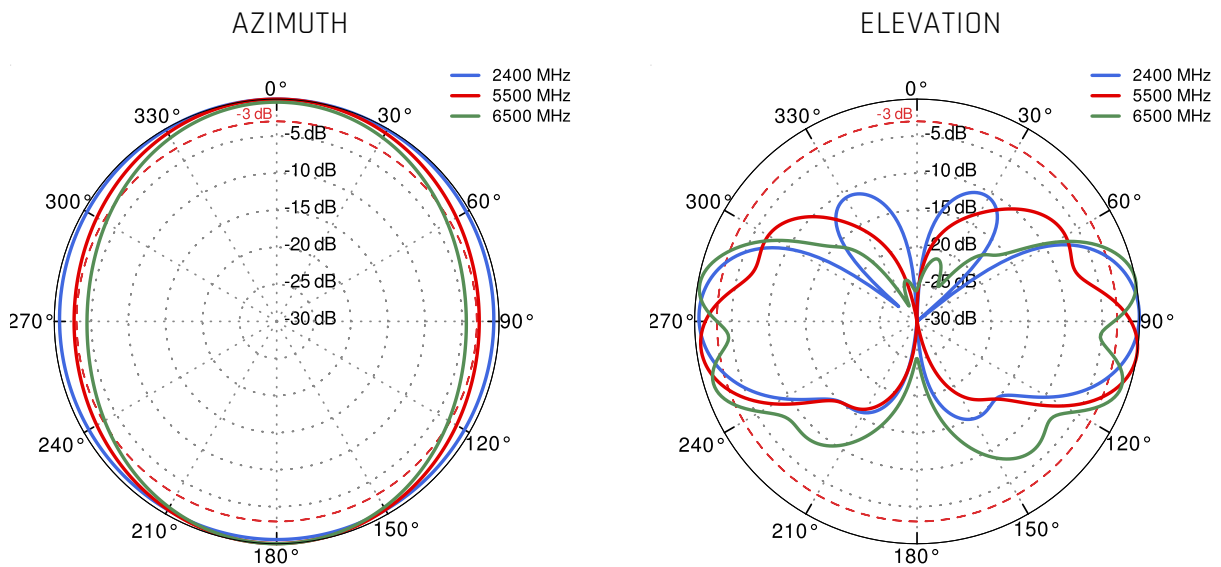

2.4GHz and 6.5GHz