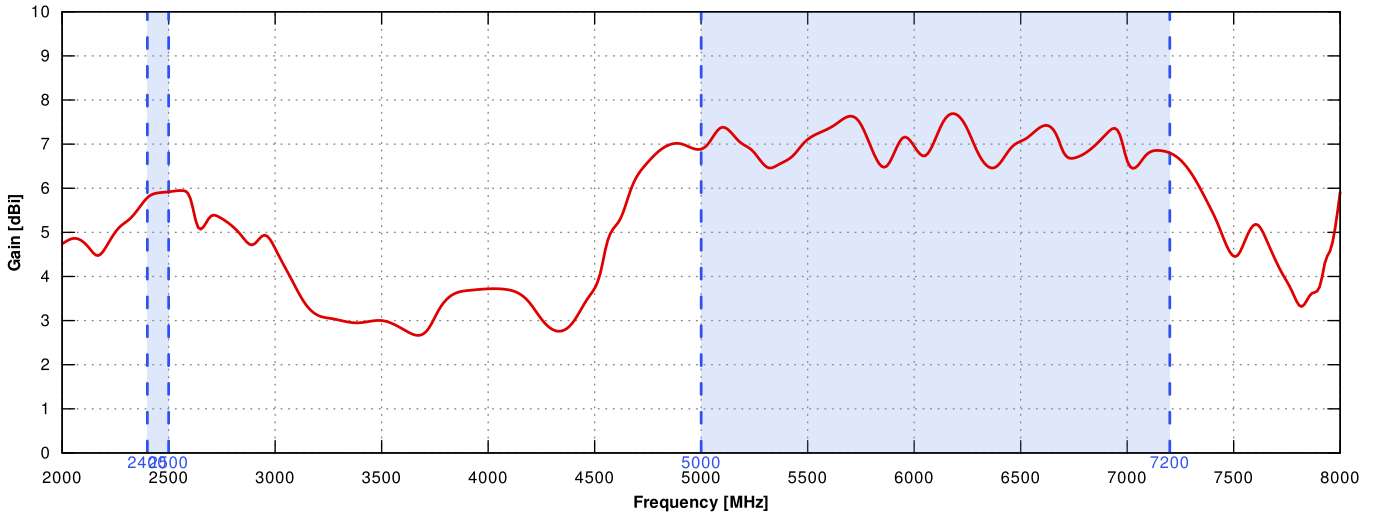

OTHER

2 * N-male

PLOTS

VSWR

GAIN

2.4GHz and 6.5GHz

DIMENSIONS