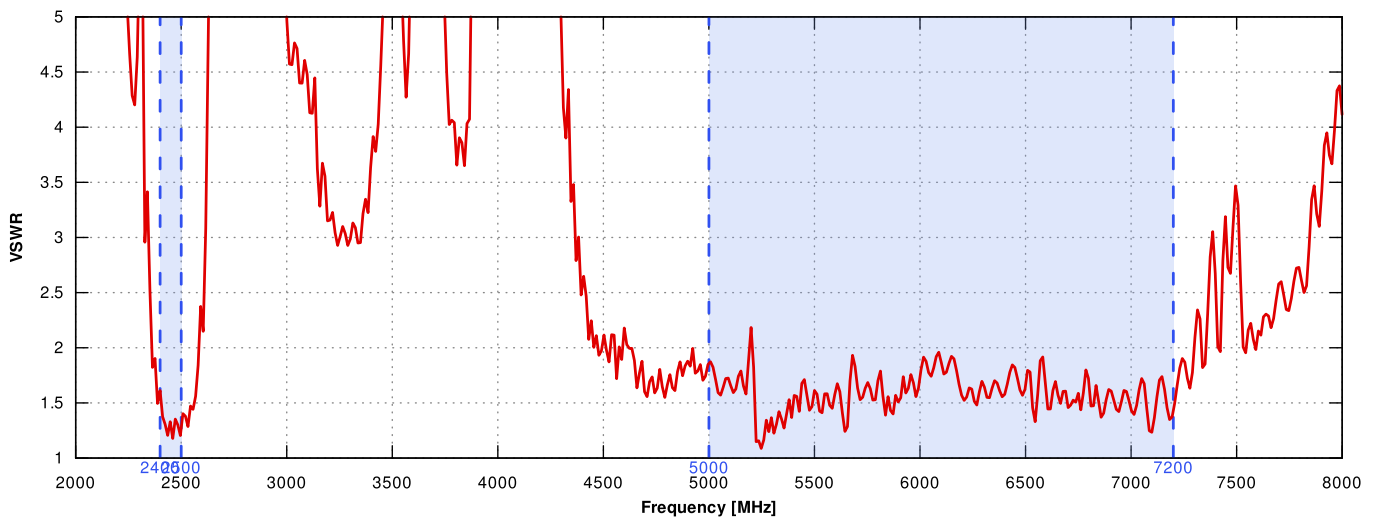

RAJANT

BreadCrumb ES1-2450IS, BreadCrumb ES1-2450CS, BreadCrumb LX5-2255A, BreadCrumb LX5-2255B, BreadCrumb LX5-2255C, BreadCrumb LX5-2295C, BreadCrumb LX5-2455D, BreadCrumb LX5-2955C, Hawk BreadCrumb FE1-2450 / FE1-2450A, Peregrine LTE BreadCrumb FE1-2455LS, Peregrine LTE BreadCrumb FE1-2455LW, Sparrow BreadCrumb ME5-2450CS

RUCKUS

T350SE

SIEMENS

6GK5766-1GE00-7DB0, 6GK5766-1GE00-3DA0, 6GK5766-1GE00-3DB0, 6GK5766-1GE00-7DA0, 6GK5766-1GE00-7TA0, 6GK5766-1GE00-7TB0, Scalance W738 M12, Scalance W778-1 M12, Scalance W778-1 M12 EEC

OTHER

2 * N-male

PLOTS

VSWR