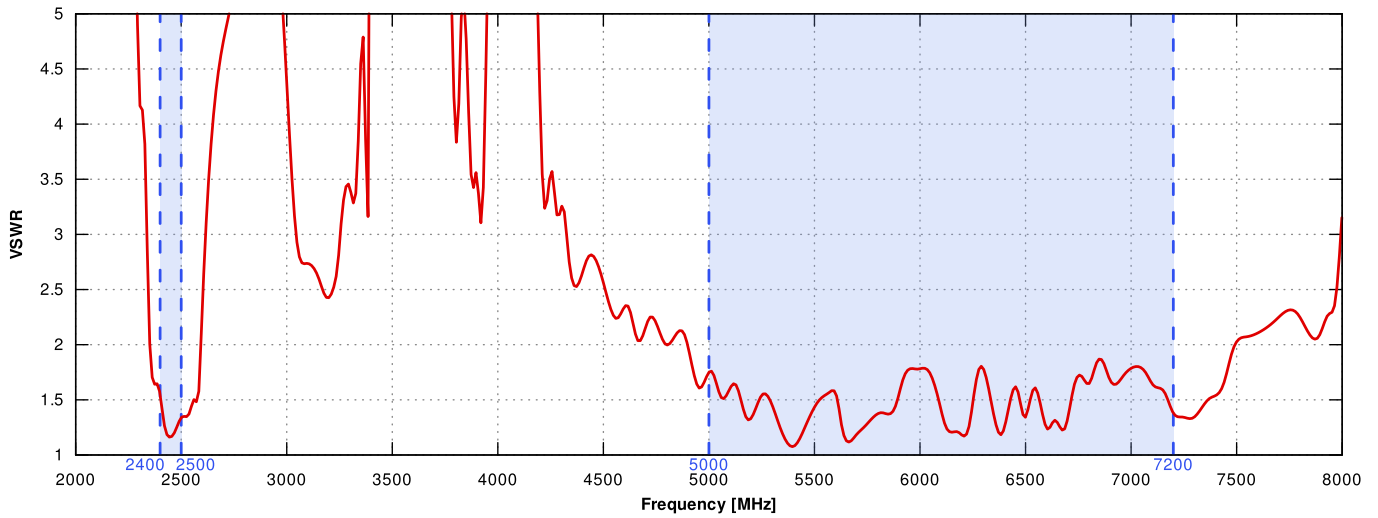

OTHER

2 * N-male, 2 * RPSMA, 2 * RPTNC

PLOTS

VSWR