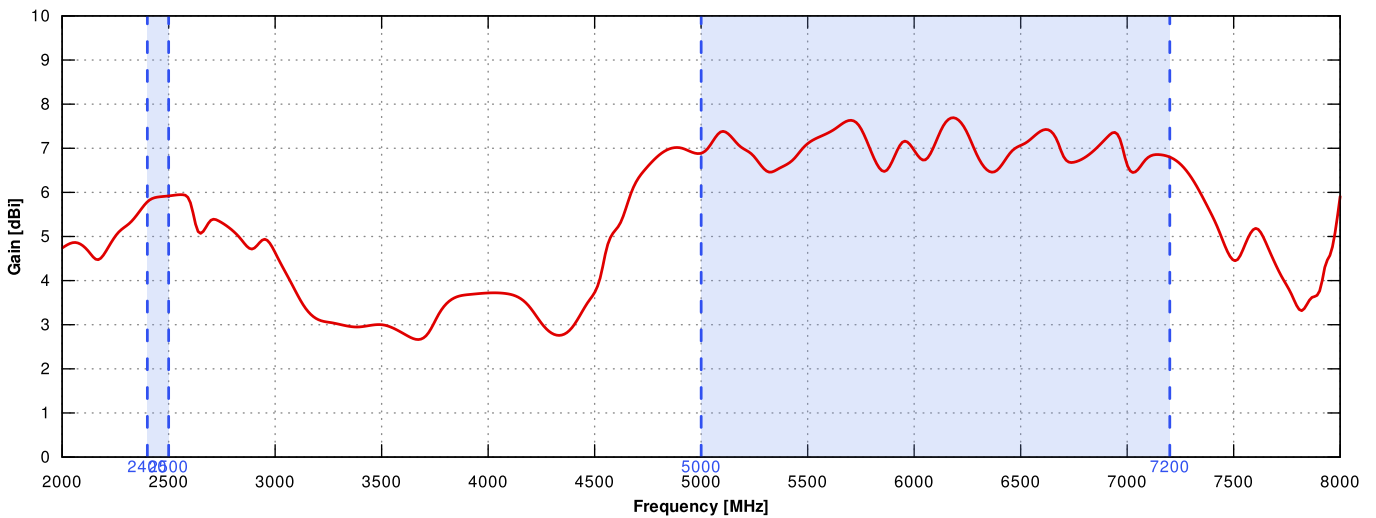

OTHER

2 * N-male, 2 * RPSMA, 2 * RPTNC

PLOTS

VSWR

GAIN

2.4GHz to 6.5GHz

DIMENSIONS