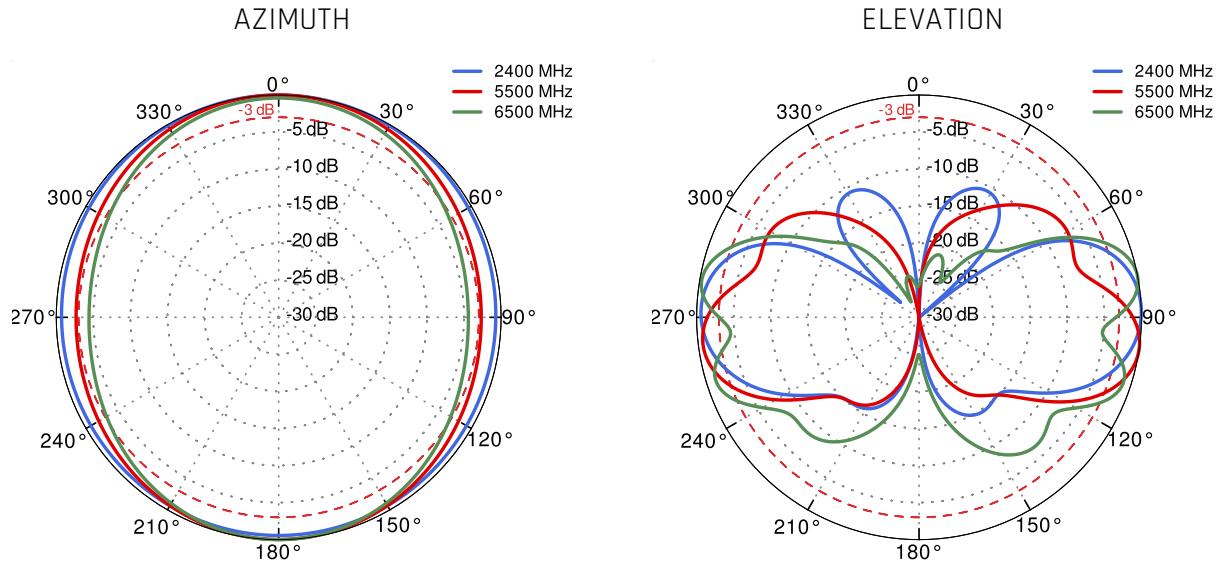

QuOmni 7V-2 Nf Wi-Fi 6E

QuOmni 7V-2 Wi-Fi 6E offers a 360 degrees, 6dBi (2.4GHz) & 7.5dBi (5GHz and 7GHz) gain signal. It is a perfect indoor and outdoor device for industrial installations.

QuOmni 7V-2 is a concurrent dual band, Vertical polarity, MIMO 2x2 omni antenna. It simultaneously operates at **2.4GHz** with 6dBi gain and **5GHz+7GHz** with 7.5dBi gain. It is a futureproof solution with **Wi-Fi 6E** and **Wi-Fi 7** support. This antenna is predicted to be installed as the hotspot in parks, stadiums, warehouses, production halls, malls, lecture halls or another public places. Its aesthetic design is acceptable in most of the visible places. Wide frequency range (2.4-2.5GHz & 5.0-7.2GHz) helps to find suitable frequency for the most effective operation. The antenna comes in with two integrated, Nf connectors.

WI-FI SPECIFICATION

FREQUENCY	2.4 - 2.5 GHz 5.0 - 7.2 GHz
GAIN	2.4 - 2.5 GHz: 6dBi 5 GHz: 7.5dBi 7 GHz: 7.5dBi
VSWR	< 1.50, max < 2.00
BEAMWIDTH	360°/25°
POLARIZATION	Vertical
IMPEDANCE	50 Ω
MAX INPUT POWER	50W
DC GROUND	Yes

MECHANICAL SPECIFICATION

MATERIAL	ABS
CONNECTOR	2xNf
OUTER DIMENSIONS	160 x 160 x 240 mm 6.3 x 6.3 x 9.45 inch
WEIGHT	1.5 kg
OPERATING TEMPERATURE	-40°C to 80°C -40°F to 176°F

MOUNTING KIT

MATERIAL	Galvanized steel
WEIGHT	0.4kg
MOUNTING PLACE	Wall or mast
MAST DIAMETER	25-66 mm 0.98-2.60 inch

OTHER

2 * N-male, 2 * RPSMA, 2 * RPTNC

PLOTS

VSWR

GAIN

2.4GHz to 6.5GHz

DIMENSIONS