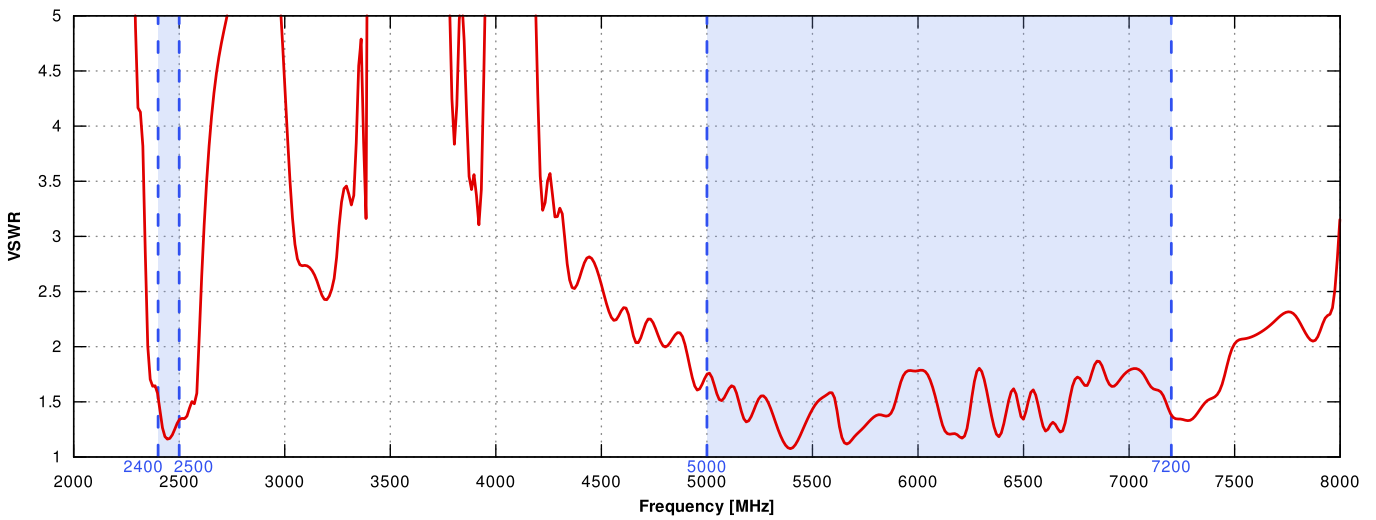

OTHER

2 * N-male, 2 * RPSMA, 2 * RPTNC

PLOTS

VSWR

GAIN

2.4GHz to 6.5GHz

DIMENSIONS