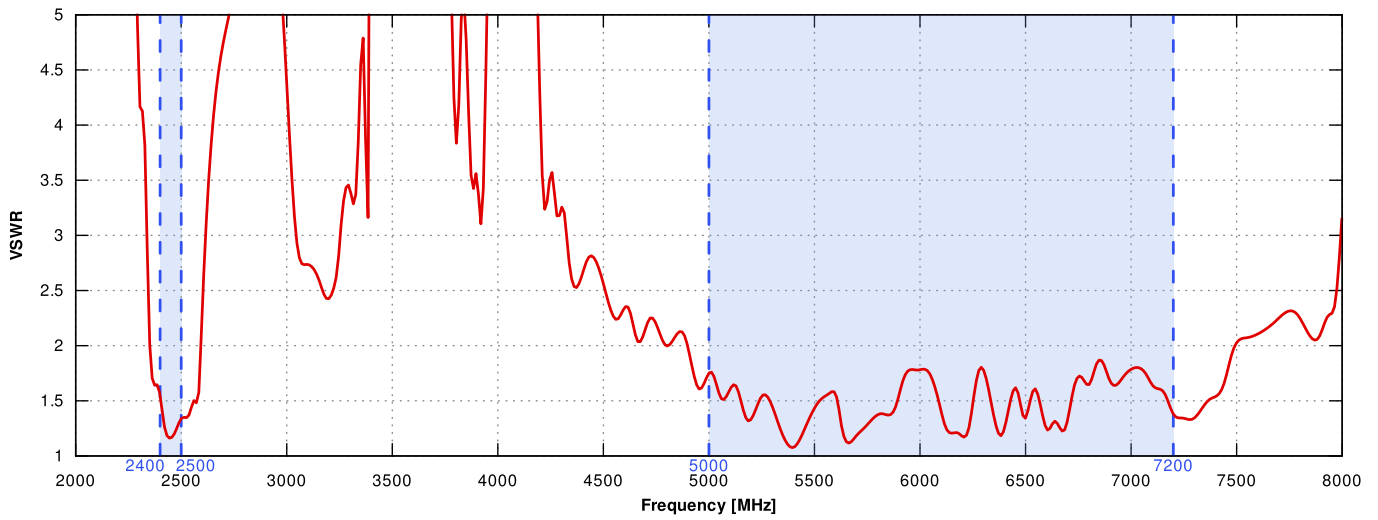

MECHANICAL SPECIFICATION

MATERIAL	ABS
CONNECTOR	8xRPSMA/8xRPTNC/8xNM
OUTER DIMENSIONS	210 x 210 x 260 mm 8.27 x 8.27 x 10.24 inch
OPERATING TEMPERATURE	-40°C to 80°C -40°F to 176°F

MOUNTING KIT

MATERIAL	Galvanized steel
WEIGHT	0.4kg
MOUNTING PLACE	Wall or mast
MAST DIAMETER	25-66 mm 0.98-2.60 inch

PLOTS

VSWR

GAIN

2.4GHz and 6.5GHz

DIMENSIONS