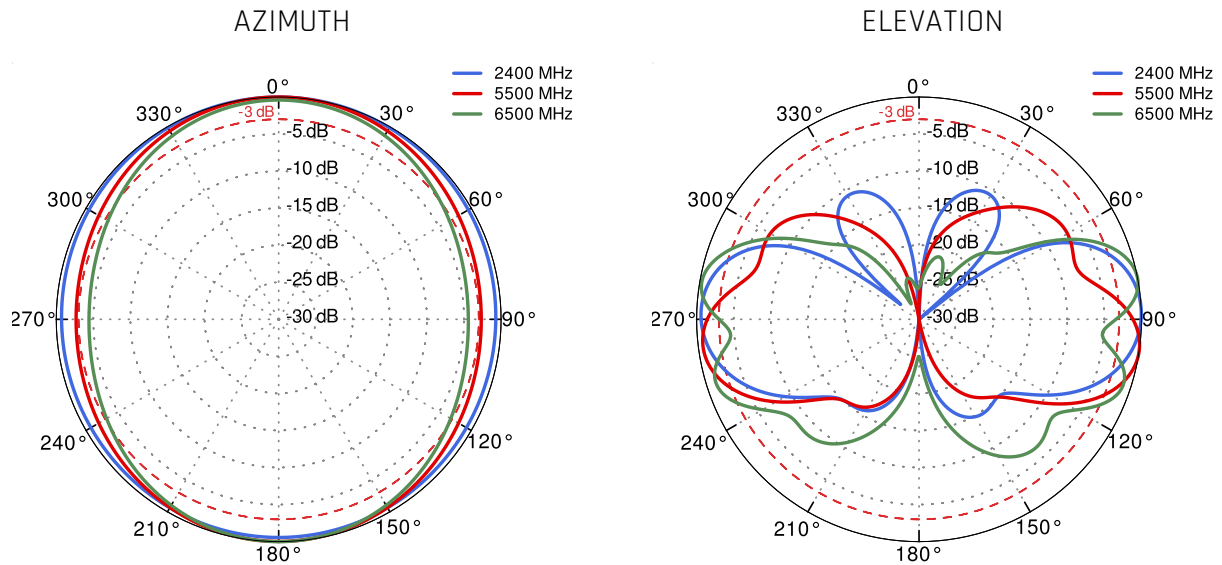

QuOmni 7V-8 Wi-Fi 6E Nf

QuOmni 7V-8 Wi-Fi 6E offers a 360 degrees, 6dBi (2.4GHz) & 7.5dBi (5GHz and 7GHz) MIMO 8x8 gain signal. It is a perfect indoor and outdoor device for industrial installations.

QuOmni 7V-8 Wi-Fi 6E Nf offers a **360 degrees, 6dBi (2.4GHz) & 7.5dBi (5GHz and 7GHz) MIMO 8x8** gain signal. It is a futureproof solution with **Wi-Fi 6E** and **Wi-Fi 7** support. It is a perfect indoor and outdoor device for industrial installations. This antenna is predicted to be installed as the hotspot in parks, stadiums, warehouses, production halls, malls, lecture halls or another public places.

The antenna comes 8x Nf connectors.

OUTDOOR ANTENNA WORKS IN **ANY WEATHER CONDITIONS**, IP68

8X NF CONNECTORS

ANTENNA **PERFECTLY MATCHED** WITH THE ROUTER

MADE IN **EUROPE**

WI-FI SPECIFICATION

FREQUENCY	2.4 - 2.5 GHz 5.0 - 7.2 GHz
GAIN	2.4 - 2.5 GHz: 6dBi 5 GHz: 7.5dBi 7 GHz: 7.5dBi
VSWR	< 1.50, max < 2.00
BEAMWIDTH	360°/25°
POLARIZATION	Vertical
IMPEDANCE	50 Ω
MAX INPUT POWER	50W
DC GROUND	Yes

MECHANICAL SPECIFICATION

MATERIAL	ABS
CONNECTOR	8xRPSMA/8xRPTNC/8xNM
OUTER DIMENSIONS	210 x 210 x 260 mm 8.27 x 8.27 x 10.24 inch
OPERATING TEMPERATURE	-40°C to 80°C -40°F to 176°F

MOUNTING KIT

MATERIAL	Galvanized steel
WEIGHT	0.4kg
MOUNTING PLACE	Wall or mast
MAST DIAMETER	25-66 mm 0.98-2.60 inch

PLOTS

VSWR

GAIN

2.4GHz and 6.5GHz

DIMENSIONS