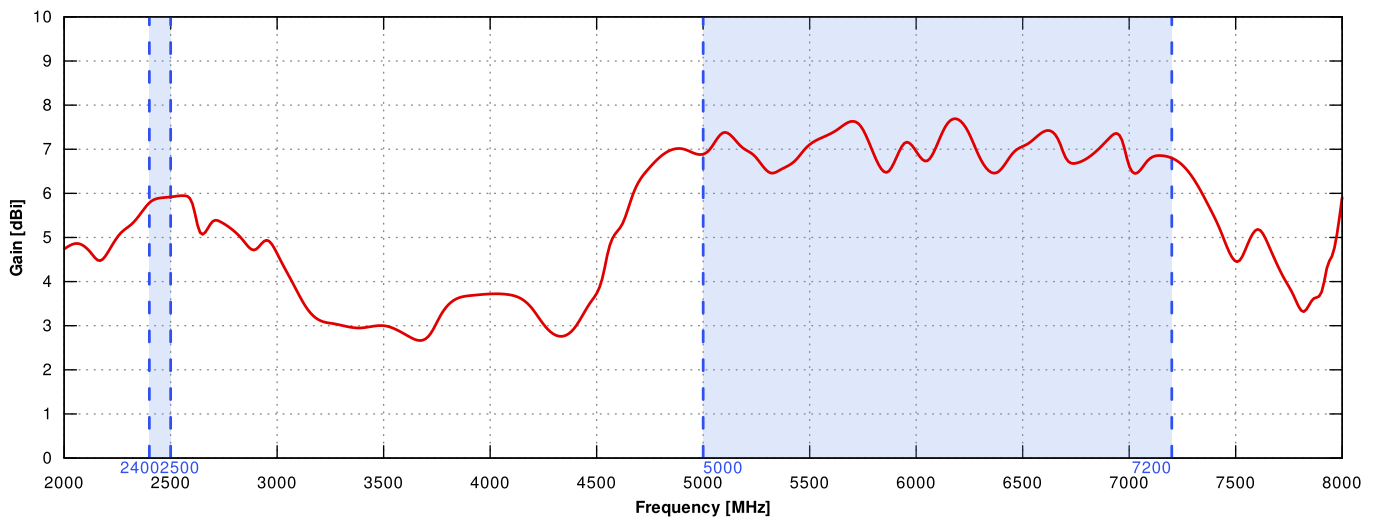

PLOTS

VSWR

GAIN

2.4GHz and 6.5GHz

DIMENSIONS