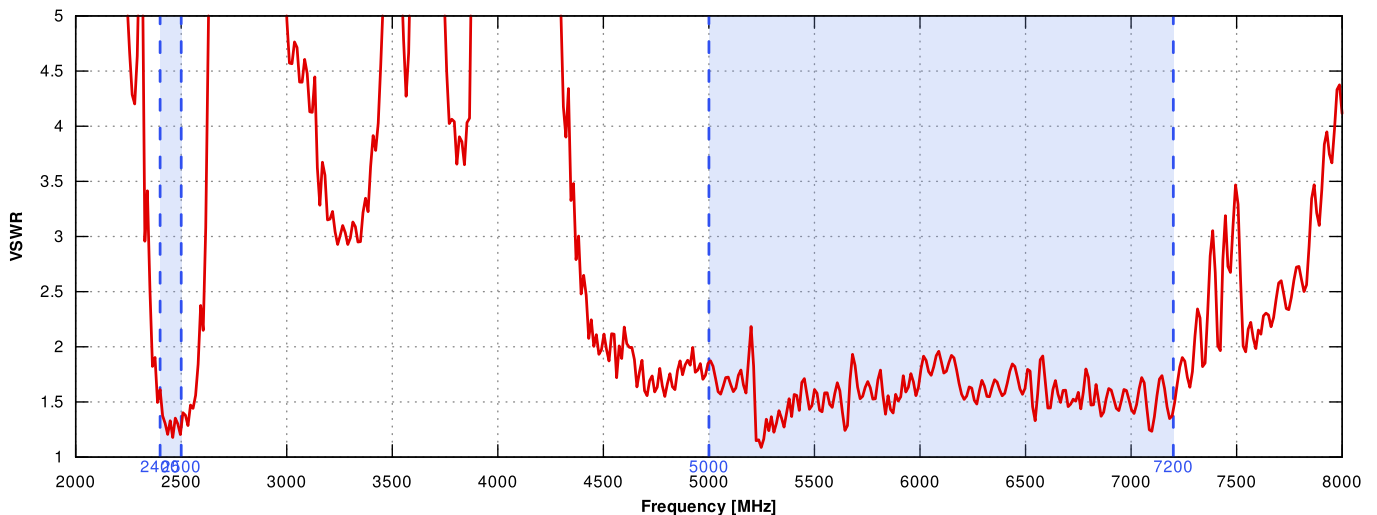

VARIANT: 07V.8NM

CISCO	Catalyst IW9167E
ENGENIUS	EWS871AP
EXTREME NETWORKS	AP 8163
FORTINET	FAP-432G, FAP-S422E, FAP-U422EV
HUAWEI	AP8182DN, AP8760R-X1E
SIEMENS	6GK5788-2GY01-0AA0, 6GK5788-2GY01-0TA0
XIRRUS	XH2-240

VARIANT: 07V.8RT

PLOTS

VSWR