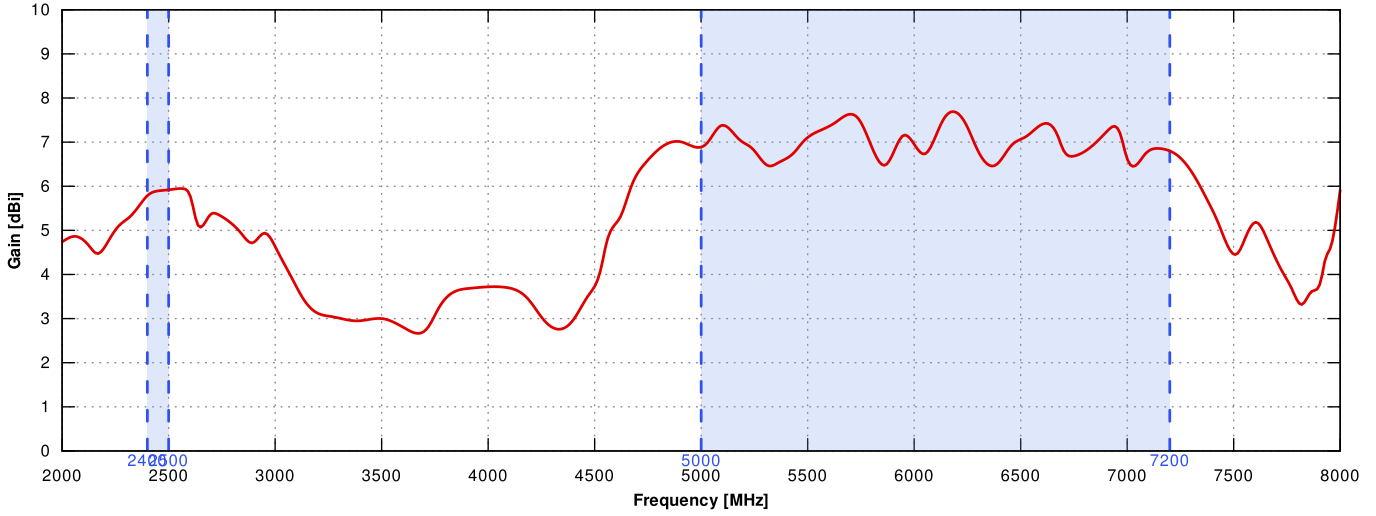

VARIANT: 07V.8RT

PLOTS

VSWR

GAIN

2.4GHz and 6.5GHz

DIMENSIONS