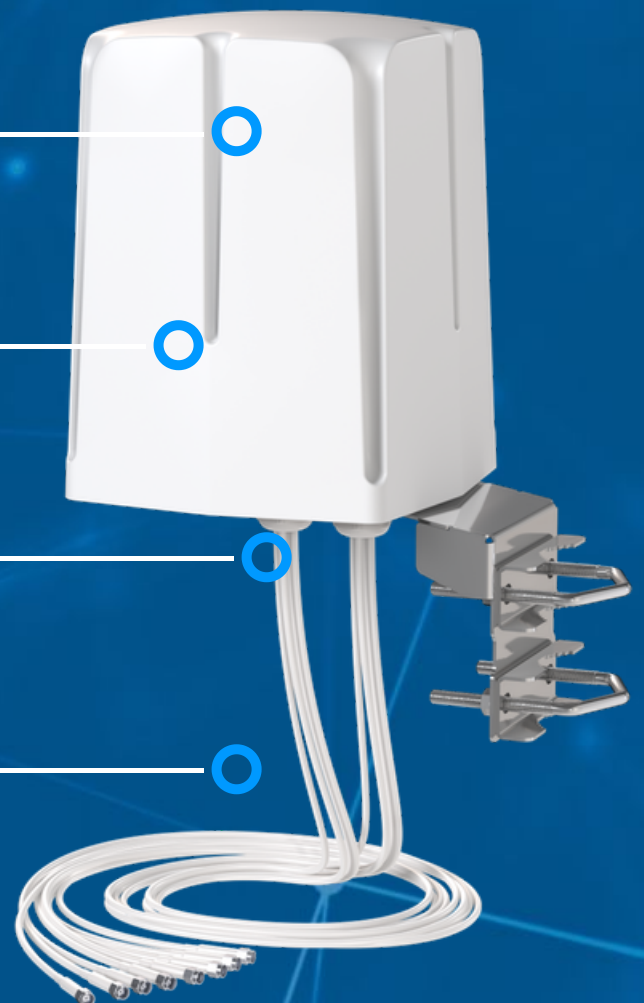

OUTDOOR ANTENNA WORKS IN **ANY WEATHER CONDITIONS**, IP68

EIGHT 70CM CABLES

ANTENNA **PERFECTLY MATCHED** WITH THE ROUTER

MADE IN **EUROPE**