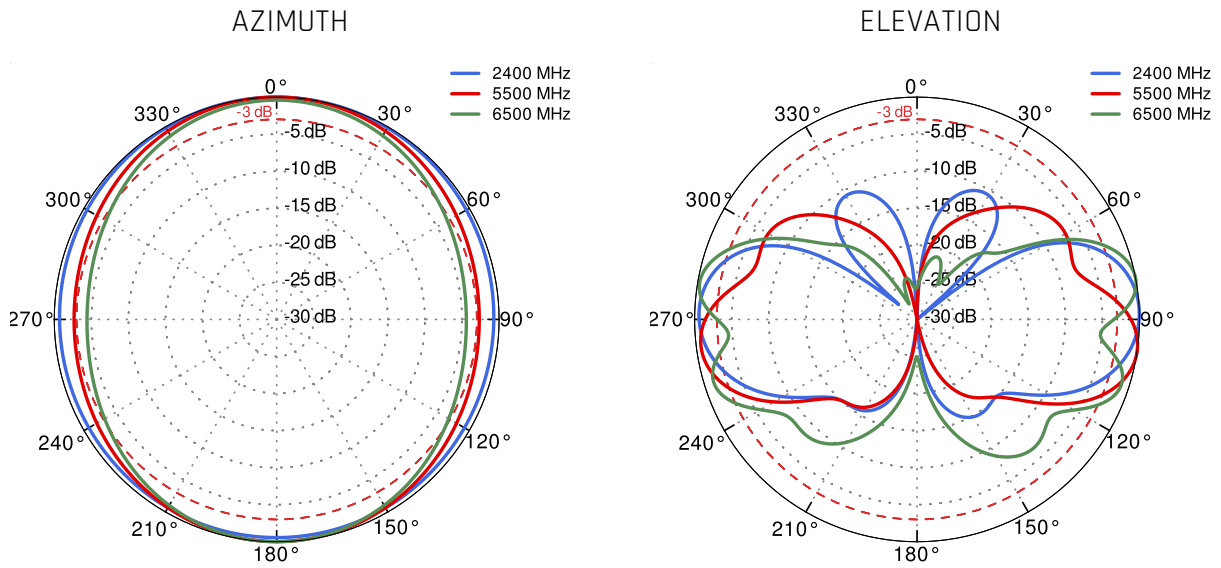

 MADE IN **EUROPE**

WI-FI SPECIFICATION

FREQUENCY	2.4 - 2.5 GHz 5.0 - 7.2 GHz
GAIN	2.4 - 2.5 GHz: 6dBi 5 GHz: 7.5dBi 7 GHz: 7.5dBi
VSWR	< 1.50, max < 2.00
BEAMWIDTH	360°/25°
POLARIZATION	Vertical
IMPEDANCE	50 Ω
MAX INPUT POWER	50W
DC GROUND	Yes

VARIANT: 07V.8RT

PLOTS

VSWR

GAIN

2.4GHz and 6.5GHz

DIMENSIONS