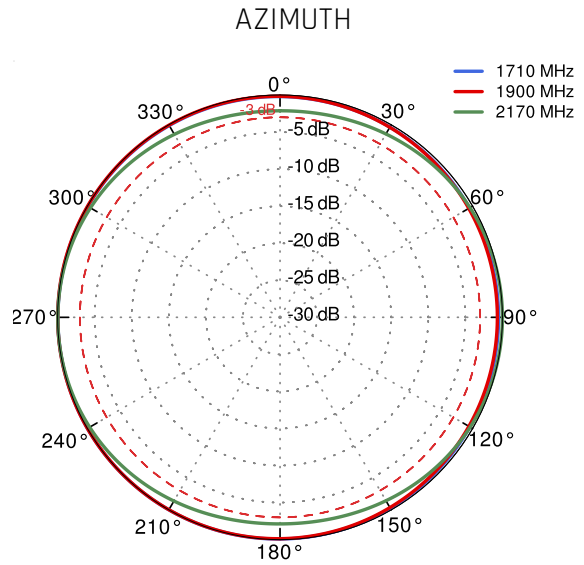

## LTE ANTENNA SPECIFICATION

<b>FREQUENCY</b>	694 - 960 MHz 1.7 - 2.2 GHz 2.5 - 2.7 GHz
<b>GAIN</b>	694 - 960 MHz : 2 dBi 1.7 - 2.2 GHz : 2 dBi 2.5 - 2.7 GHz : 3 dBi
<b>SUPPORTED LTE/5G BANDS</b>	1, 2, 3, 4, 5, 7, 8, 9, 10, 12, 13, 14, 17, 18, 19, 20, 25, 26, 27, 28, 29, 33, 34, 35, 36, 37, 38, 39, 44, 65, 66, 67, 68, 69, 85, 103, n80, n81, n82, n83, n84, n86, n89, n95, n98, n100, n101, n255
<b>VSWR</b>	<1.50, max <2.50
<b>BEAMWIDTH</b>	360°/25° ±5°
<b>POLARIZATION</b>	Vertical
<b>IMPEDANCE</b>	50 Ω

LTE / 4G

2400  
MHz

7

38

69

2700  
MHz

## PLOTS

VSWR

Gain

From 700MHz to 900MHz

### From 1.71GHz to 2.17GHz