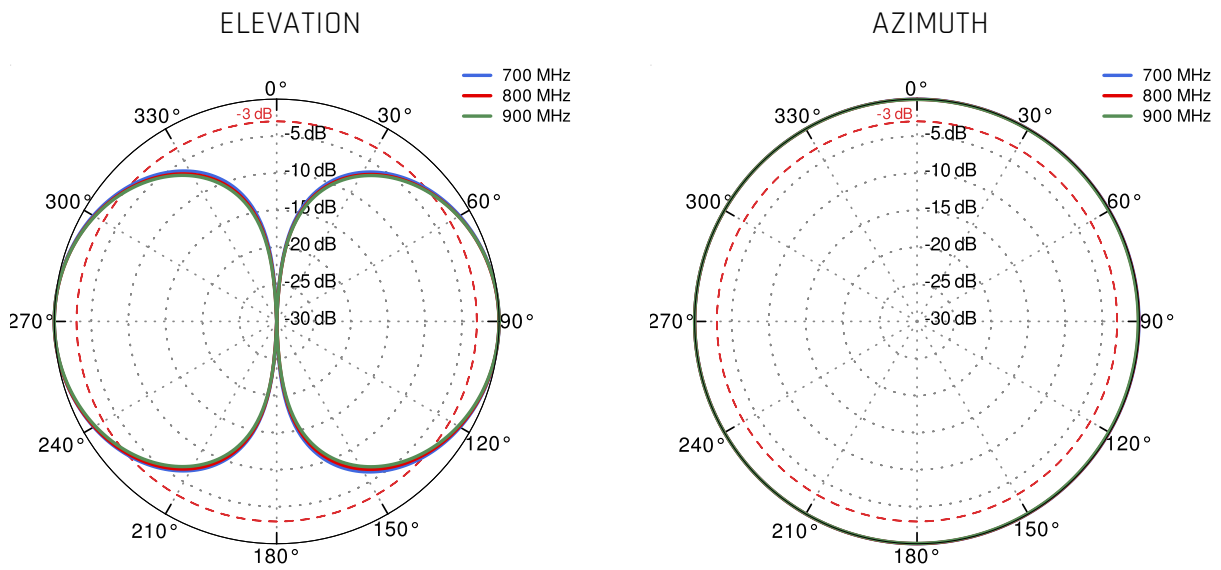

## LTE ANTENNA SPECIFICATION

<b>FREQUENCY</b>	694 - 960 MHz 1.7 - 2.2 GHz 2.5 - 2.7 GHz
<b>GAIN</b>	694 - 960 MHz : 2 dBi 1.7 - 2.2 GHz : 2 dBi 2.5 - 2.7 GHz : 3 dBi
<b>SUPPORTED LTE/5G BANDS</b>	1, 2, 3, 4, 5, 7, 8, 9, 10, 12, 13, 14, 17, 18, 19, 20, 25, 26, 27, 28, 29, 33, 34, 35, 36, 37, 38, 39, 44, 65, 66, 67, 68, 69, 85, 103, n80, n81, n82, n83, n84, n86, n89, n95, n98, n100, n101, n255
<b>VSWR</b>	<1.50, max <2.50
<b>BEAMWIDTH</b>	360°/25° ±5°
<b>POLARIZATION</b>	Vertical
<b>IMPEDANCE</b>	50 Ω

LTE / 4G

2400  
MHz

7

38

69

2700  
MHz

## PLOTS

VSWR

Gain

From 700MHz to 900MHz

### From 1.71GHz to 2.17GHz