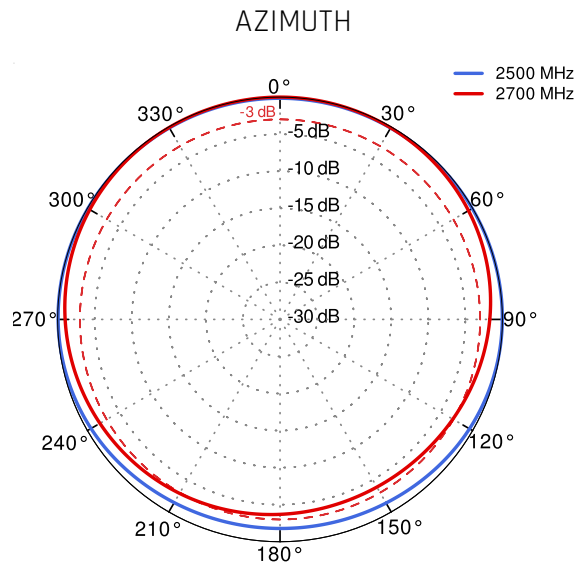

From 2.5GHz to 2.7GHz