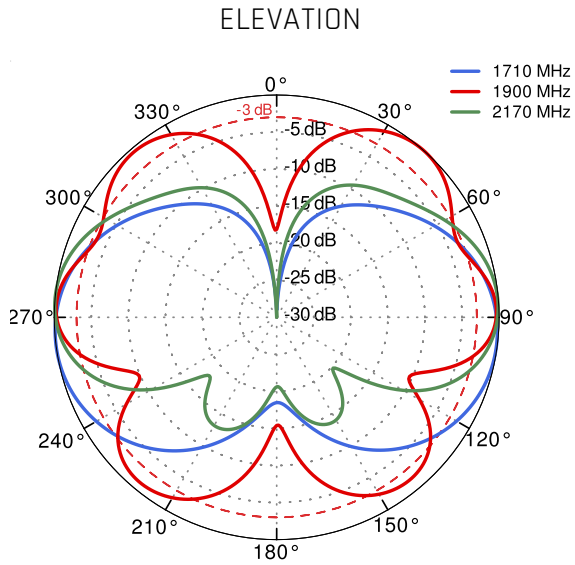

## LTE ANTENNA SPECIFICATION

<b>FREQUENCY</b>	694 - 960 MHz 1.7 - 2.2 GHz 2.5 - 2.7 GHz
<b>GAIN</b>	694 - 960 MHz : 2 dBi 1.7 - 2.2 GHz : 2 dBi 2.5 - 2.7 GHz : 3 dBi
<b>SUPPORTED LTE/5G BANDS</b>	1, 2, 3, 4, 5, 7, 8, 9, 10, 12, 13, 14, 17, 18, 19, 20, 25, 26, 27, 28, 29, 33, 34, 35, 36, 37, 38, 39, 44, 65, 66, 67, 68, 69, 85, 103, n80, n81, n82, n83, n84, n86, n89, n95, n98, n100, n101, n255
<b>VSWR</b>	<1.50, max <2.50
<b>BEAMWIDTH</b>	360°/25° ±5°
<b>POLARIZATION</b>	Vertical
<b>IMPEDANCE</b>	50 Ω

## PLOTS

VSWR

Gain

From 700MHz to 900MHz

### From 1.71GHz to 2.17GHz

## **DIMENSIONS**