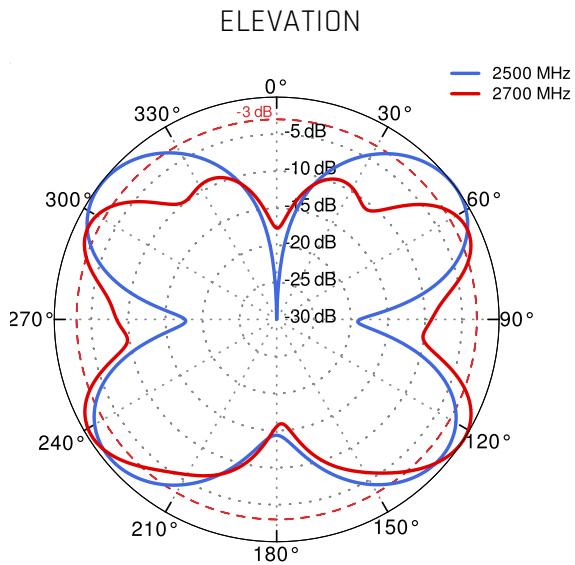

## LTE ANTENNA SPECIFICATION

<b>FREQUENCY</b>	694 - 960 MHz 1.7 - 2.2 GHz 2.5 - 2.7 GHz
<b>GAIN</b>	694 - 960 MHz : 2 dBi 1.7 - 2.2 GHz : 2 dBi 2.5 - 2.7 GHz : 3 dBi
<b>SUPPORTED LTE/5G BANDS</b>	1, 2, 3, 4, 5, 7, 8, 9, 10, 12, 13, 14, 17, 18, 19, 20, 25, 26, 27, 28, 29, 33, 34, 35, 36, 37, 38, 39, 44, 65, 66, 67, 68, 69, 85, 103, n80, n81, n82, n83, n84, n86, n89, n95, n98, n100, n101, n255
<b>VSWR</b>	<1.50, max <2.50
<b>BEAMWIDTH</b>	360°/25° ±5°
<b>POLARIZATION</b>	Vertical
<b>IMPEDANCE</b>	50 Ω

## PLOTS

VSWR

Gain

From 700MHz to 900MHz

### From 1.71GHz to 2.17GHz

## **DIMENSIONS**