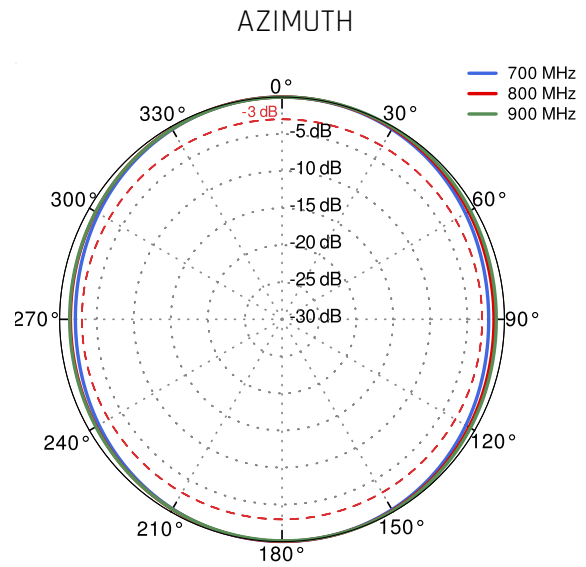

ZYXEL

LTE3202-M437, LTE3301-PLUS, LTE5388-M804, LTE5398-M904

OTHER

2 * SMA, 3 * SMA

PLOTS

VSWR

Gain

From 700MHz to 900MHz

From 1.71GHz to 2.17GHz

From 2.3GHz to 2.7GHz

DIMENSIONS