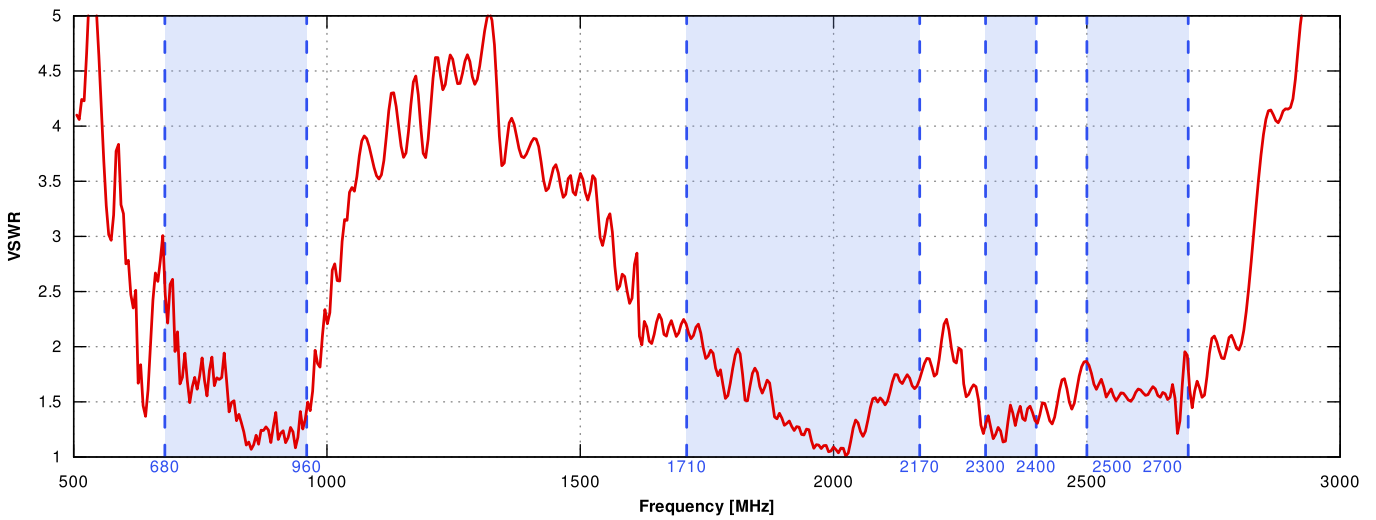

ZYXEL

LTE3202-M437, LTE3301-PLUS, LTE5388-M804, LTE5398-M904

OTHER

2 * SMA, 3 * SMA

PLOTS

VSWR

Gain

From 700MHz to 900MHz

From 1.71GHz to 2.17GHz

From 2.3GHz to 2.7GHz

DIMENSIONS