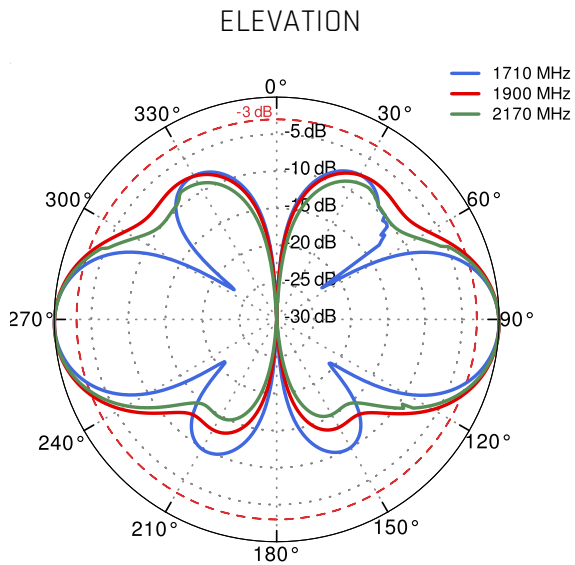

ZYXEL

LTE3202-M437, LTE3301-PLUS, LTE5388-M804, LTE5398-M904

OTHER

2 * SMA, 3 * SMA

PLOTS

VSWR

Gain

From 700MHz to 900MHz

From 1.71GHz to 2.17GHz

From 2.3GHz to 2.7GHz

DIMENSIONS