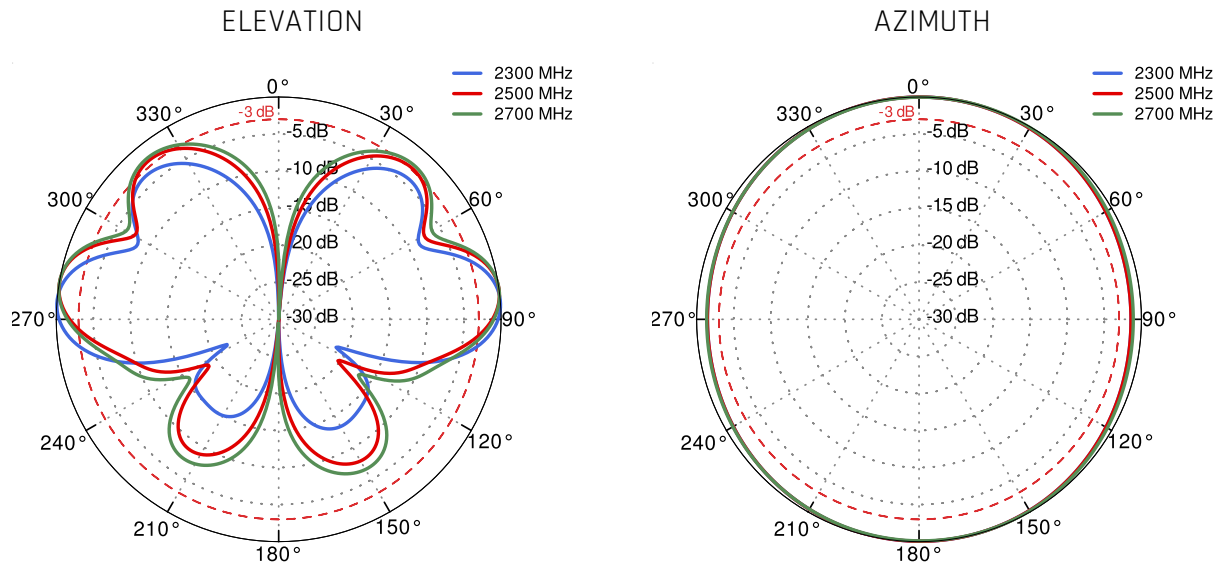

ZYXEL

LTE3202-M437, LTE3301-PLUS, LTE5388-M804, LTE5398-M904

OTHER

2 * SMA, 3 * SMA

PLOTS

VSWR

Gain

From 700MHz to 900MHz

From 1.71GHz to 2.17GHz

From 2.3GHz to 2.7GHz

DIMENSIONS