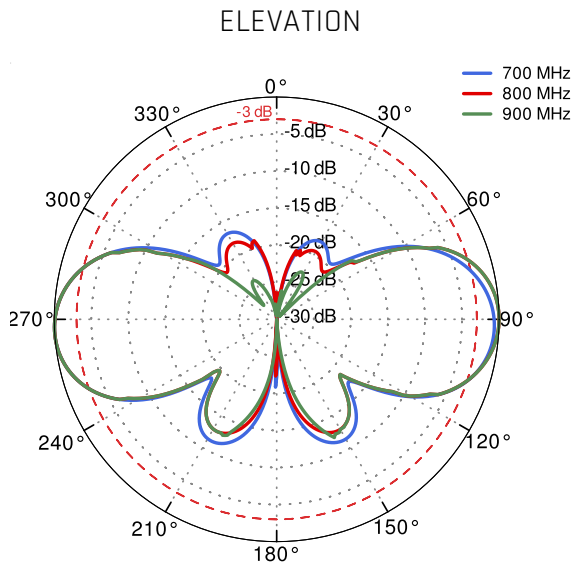

ZYXEL

LTE3202-M437, LTE3301-PLUS, LTE5388-M804, LTE5398-M904

OTHER

2 * SMA, 3 * SMA

PLOTS

VSWR

Gain

From 700MHz to 900MHz

From 1.71GHz to 2.17GHz

From 2.3GHz to 2.7GHz

DIMENSIONS