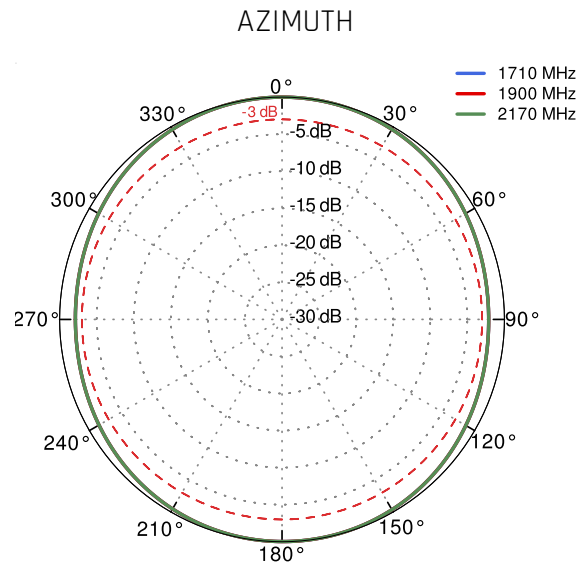

ZYXEL

LTE3202-M437, LTE3301-PLUS, LTE5388-M804, LTE5398-M904

OTHER

2 * SMA, 3 * SMA

PLOTS

VSWR

Gain

From 700MHz to 900MHz

From 1.71GHz to 2.17GHz

From 2.3GHz to 2.7GHz

DIMENSIONS