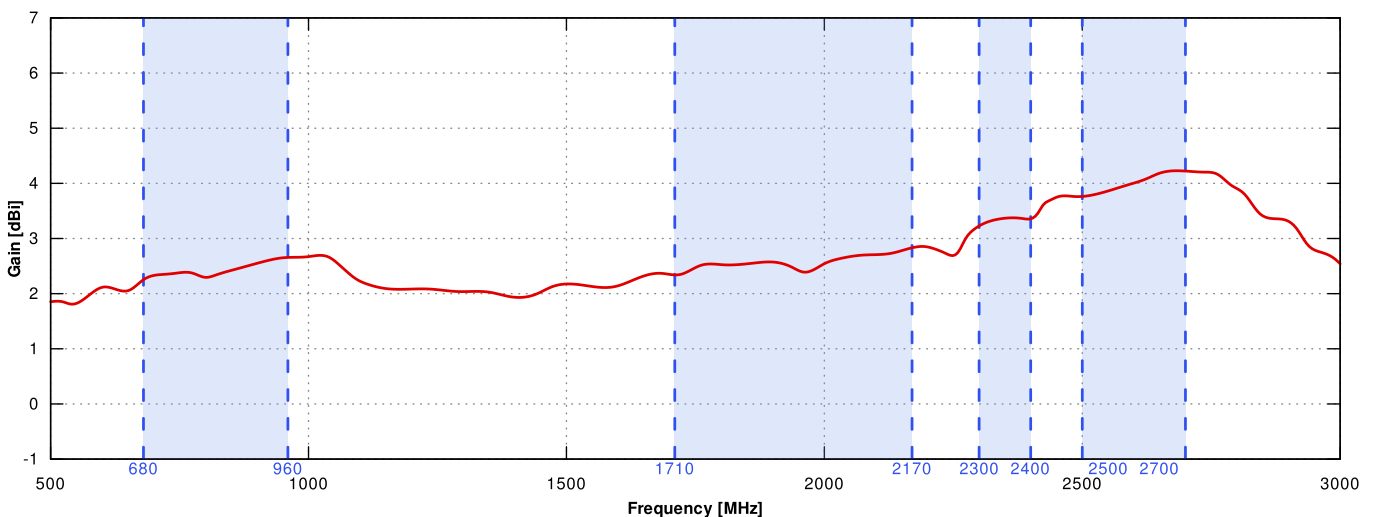

ZYXEL

LTE3202-M437, LTE3301-PLUS, LTE5388-M804, LTE5398-M904

OTHER

2 * SMA, 3 * SMA

PLOTS

VSWR

Gain

From 700MHz to 900MHz

From 1.71GHz to 2.17GHz

From 2.3GHz to 2.7GHz

DIMENSIONS