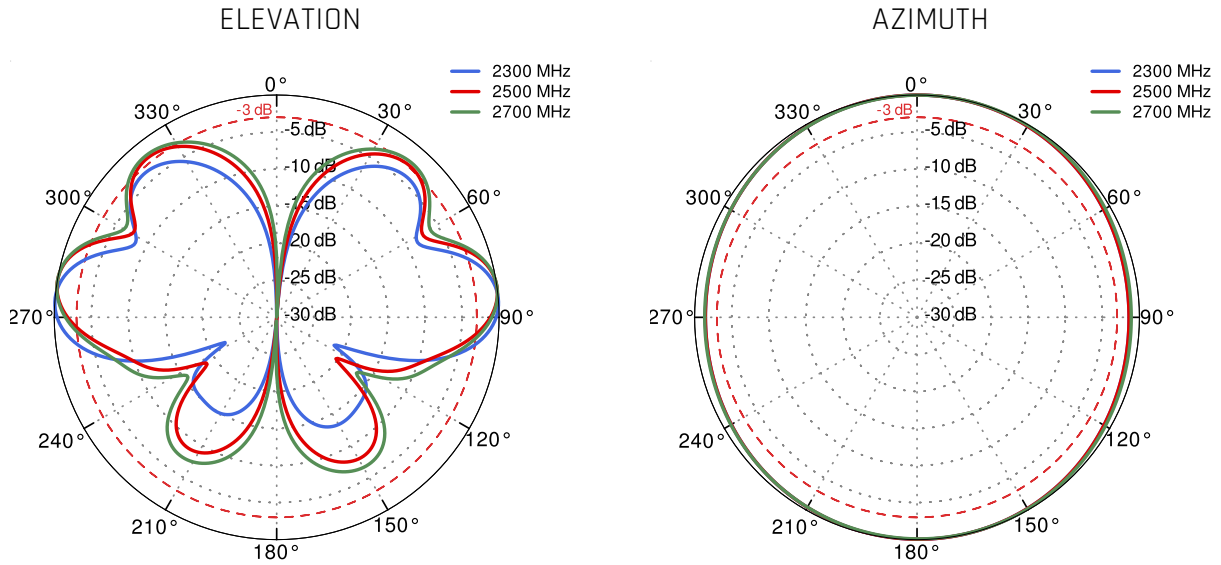

4DBI GAIN

MADE IN EUROPE

LTE ANTENNA SPECIFICATION

FREQUENCY	694 - 960 MHz 1.7 - 2.2 GHz 2.2 - 2.7 GHz
GAIN	694 - 960 MHz : 2 dBi 1.7 - 2.2 GHz : 2 dBi 2.2 - 2.7 GHz : 4 dBi
SUPPORTED LTE/5G BANDS	1, 2, 3, 4, 5, 6, 7, 8, 9, 10, 12, 13, 14, 17, 18, 19, 20, 23, 25, 26, 27, 28, 29, 30, 33, 34, 35, 36, 37, 38, 39, 40, 41, 44, 53, 59, 62, 65, 66, 67, 68, 69, 85, n80, n81, n82, n83, n84, n86, n89, n90, n95
VSWR	<1.60, max <2.00
BEAMWIDTH	360°/35° ±5°
POLARIZATION	Vertical
IMPEDANCE	50 Ω

Gain

From 700MHz to 900MHz

From 1.71GHz to 2.17GHz

From 2.3GHz to 2.7GHz

DIMENSIONS