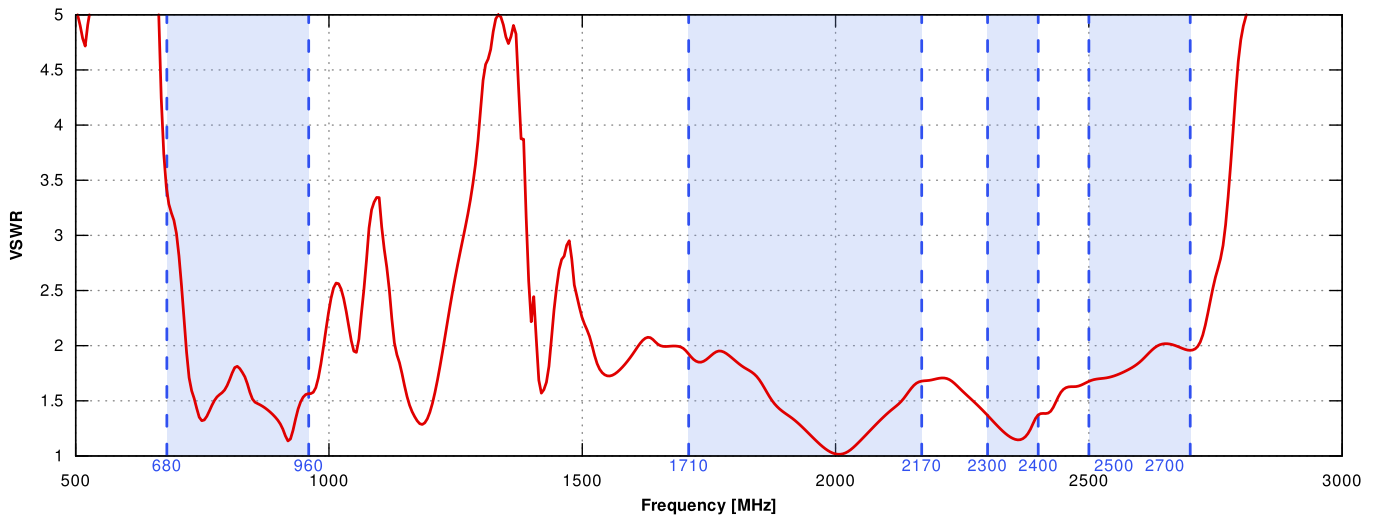

Gain

From 700MHz to 900MHz

From 1.71GHz to 2.17GHz

From 2.3GHz to 2.7GHz

DIMENSIONS