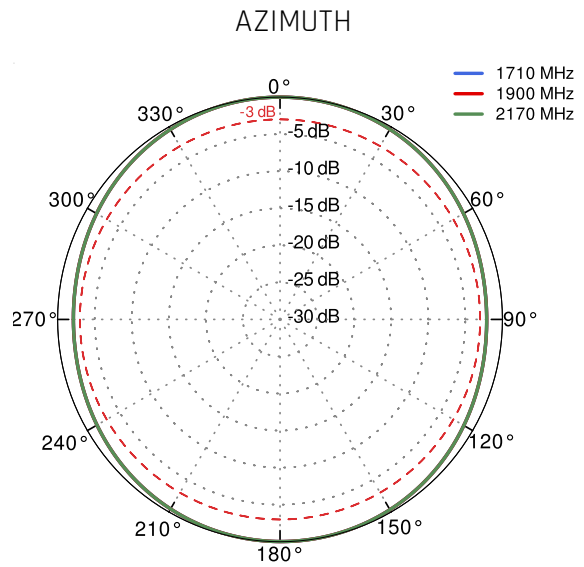

4DBI GAIN

MADE IN EUROPE

LTE ANTENNA SPECIFICATION

FREQUENCY	694 - 960 MHz 1.7 - 2.2 GHz 2.2 - 2.7 GHz
GAIN	694 - 960 MHz : 2 dBi 1.7 - 2.2 GHz : 2 dBi 2.2 - 2.7 GHz : 4 dBi
SUPPORTED LTE/5G BANDS	1, 2, 3, 4, 5, 6, 7, 8, 9, 10, 12, 13, 14, 17, 18, 19, 20, 23, 25, 26, 27, 28, 29, 30, 33, 34, 35, 36, 37, 38, 39, 40, 41, 44, 53, 59, 62, 65, 66, 67, 68, 69, 85, n80, n81, n82, n83, n84, n86, n89, n90, n95
VSWR	<1.60, max <2.00
BEAMWIDTH	360°/35° ±5°
POLARIZATION	Vertical
IMPEDANCE	50 Ω

Gain

From 700MHz to 900MHz

From 1.71GHz to 2.17GHz

From 2.3GHz to 2.7GHz

DIMENSIONS