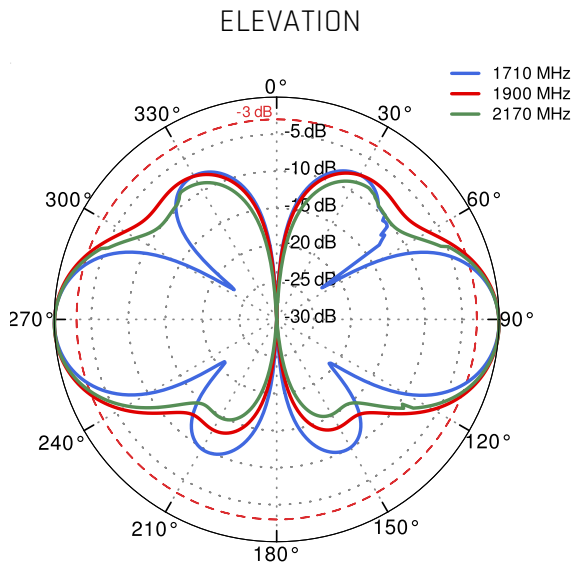

Gain

From 700MHz to 900MHz

From 1.71GHz to 2.17GHz

From 2.3GHz to 2.7GHz

DIMENSIONS