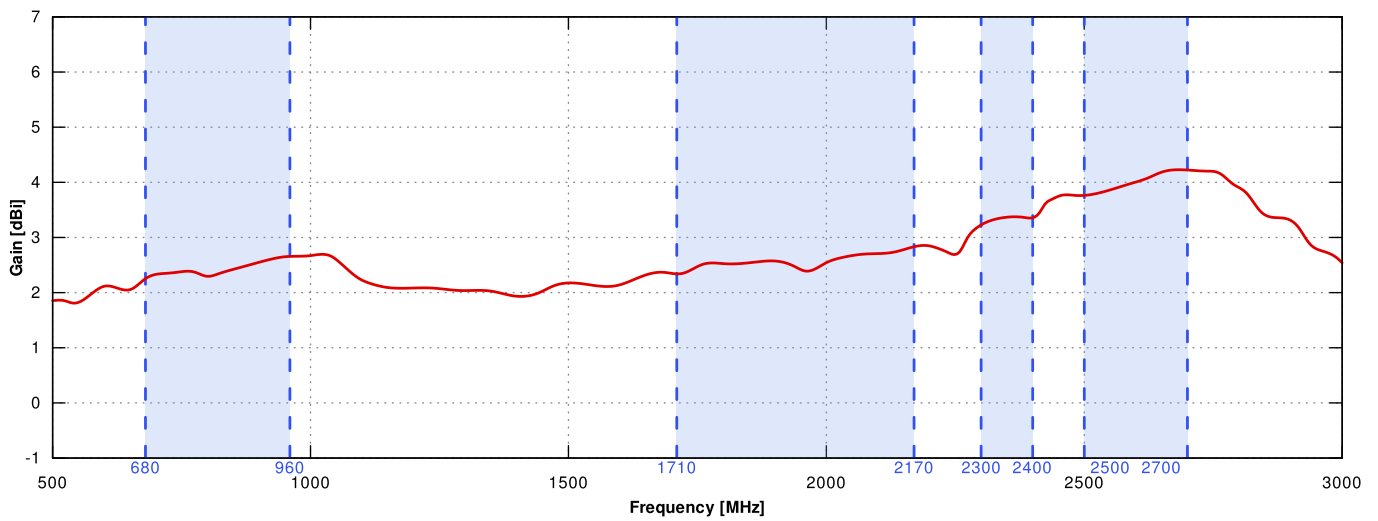

Gain

From 700MHz to 900MHz

From 1.71GHz to 2.17GHz

From 2.3GHz to 2.7GHz

DIMENSIONS