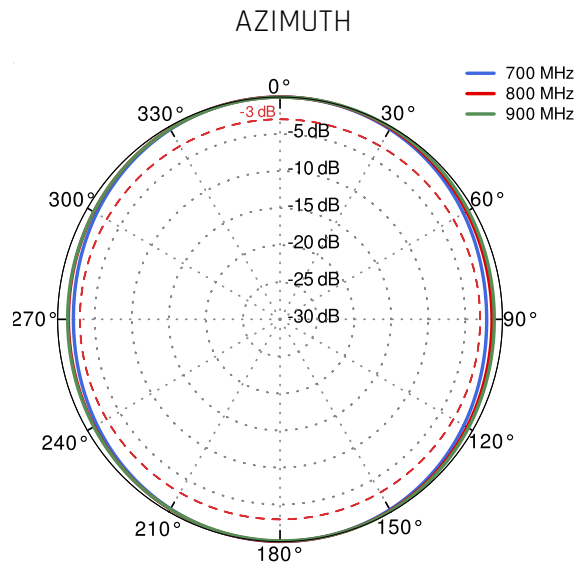

4DBI GAIN

MADE IN EUROPE

LTE ANTENNA SPECIFICATION

FREQUENCY	694 - 960 MHz 1.7 - 2.2 GHz 2.2 - 2.7 GHz
GAIN	694 - 960 MHz : 2 dBi 1.7 - 2.2 GHz : 2 dBi 2.2 - 2.7 GHz : 4 dBi
SUPPORTED LTE/5G BANDS	1, 2, 3, 4, 5, 6, 7, 8, 9, 10, 12, 13, 14, 17, 18, 19, 20, 23, 25, 26, 27, 28, 29, 30, 33, 34, 35, 36, 37, 38, 39, 40, 41, 44, 53, 59, 62, 65, 66, 67, 68, 69, 85, n80, n81, n82, n83, n84, n86, n89, n90, n95
VSWR	<1.60, max <2.00
BEAMWIDTH	360°/35° ±5°
POLARIZATION	Vertical
IMPEDANCE	50 Ω

Gain

From 700MHz to 900MHz

From 1.71GHz to 2.17GHz

From 2.3GHz to 2.7GHz

DIMENSIONS