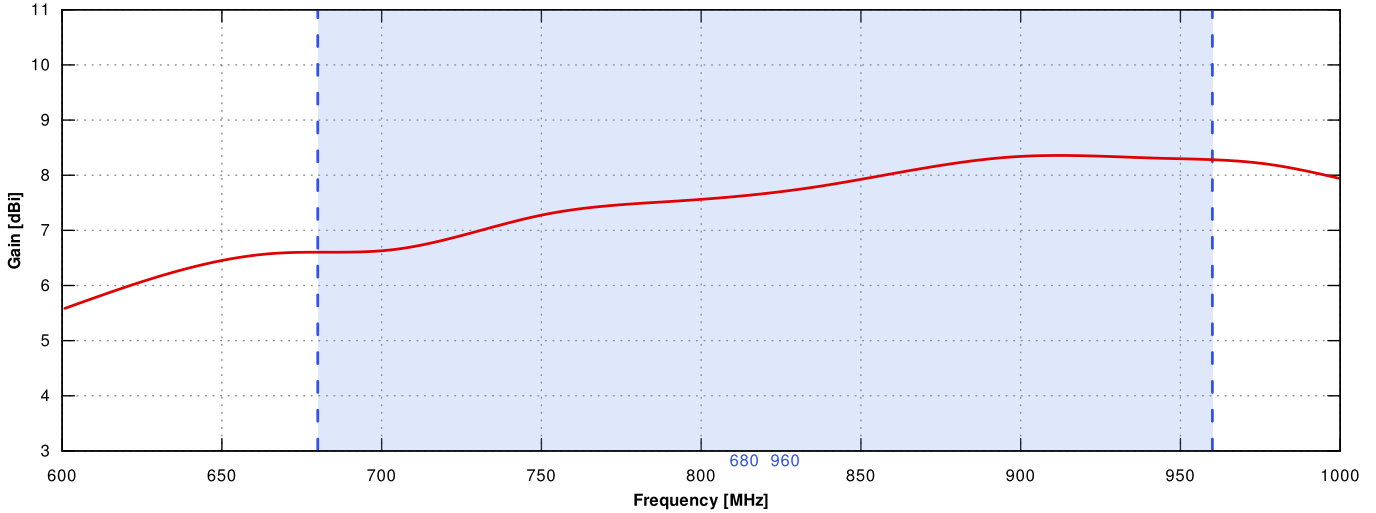

FREQUENCY	694 - 960 MHz
GAIN	694 - 960 MHz : 7 dBi
SUPPORTED LTE/5G BANDS	5, 8, 12, 13, 14, 17, 18, 19, 20, 26, 27, 28, 29, 44, 67, 68, 85, 103, 106
VSWR	<1.70, max <2.00
BEAMWIDTH	70°/70° ±15°
POLARIZATION	Dual polarized X-Pol
IMPEDANCE	50 Ω
FRONT-TO-BACK	>10 dB

COMPATIBLE ROUTERS

VARIANT: APLM4X50

PLOTS

VSWR

Gain

700MHz to 900MHz

DIMENSIONS