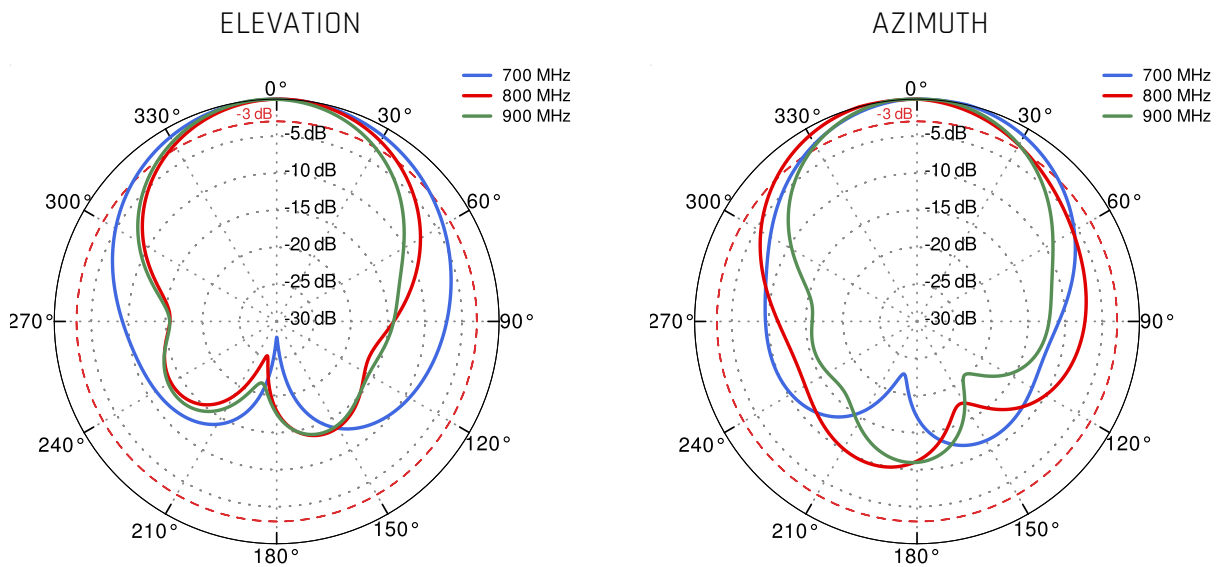

FREQUENCY	694 - 960 MHz
GAIN	694 - 960 MHz : 7 dBi
SUPPORTED LTE/5G BANDS	5, 8, 12, 13, 14, 17, 18, 19, 20, 26, 27, 28, 29, 44, 67, 68, 85, 103, 106
VSWR	<1.70, max <2.00
BEAMWIDTH	70°/70° ±15°
POLARIZATION	Dual polarized X-Pol
IMPEDANCE	50 Ω
FRONT-TO-BACK	>10 dB

MECHANICAL SPECIFICATION

MATERIALS	ABS, aluminum, PTFE, Fiberglass
CONNECTOR TYPE	4x SMA plug
INGRESS PROTECTION	IP67
DIMENSIONS	392 x 392 x 99 mm 15.43 x 15.43 x 3.90 inch
WEIGHT	3.7 kg 8.16 lbs
OPERATING TEMPERATURE	From -40°C to 80°C From -40°F to 176°F
MAST DIAMETER	25-66mm 0.98-2.60 inch

COMPATIBLE ROUTERS

VARIANT: APLM4X50

PLOTS

VSWR

Gain

700MHz to 900MHz

DIMENSIONS