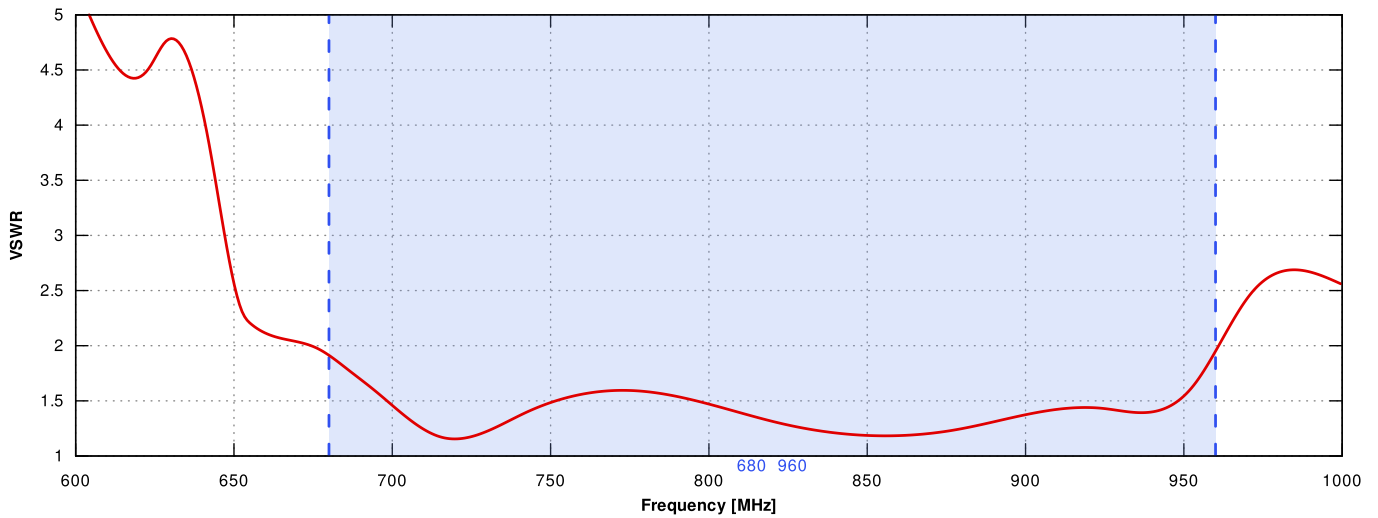

FREQUENCY	694 - 960 MHz
GAIN	694 - 960 MHz : 7 dBi
SUPPORTED LTE/5G BANDS	5, 8, 12, 13, 14, 17, 18, 19, 20, 26, 27, 28, 29, 44, 67, 68, 85, 103, 106
VSWR	<1.70, max <2.00
BEAMWIDTH	70°/70° ±15°
POLARIZATION	Dual polarized X-Pol
IMPEDANCE	50 Ω
FRONT-TO-BACK	>10 dB

MECHANICAL SPECIFICATION

MATERIALS	ABS, aluminum, PTFE, Fiberglass
CONNECTOR TYPE	4x SMA plug
INGRESS PROTECTION	IP67
DIMENSIONS	392 x 392 x 99 mm 15.43 x 15.43 x 3.90 inch
WEIGHT	3.7 kg 8.16 lbs
OPERATING TEMPERATURE	From -40°C to 80°C From -40°F to 176°F
MAST DIAMETER	25-66mm 0.98-2.60 inch

COMPATIBLE ROUTERS

VARIANT: APLM4X50

PLOTS

VSWR

Gain

700MHz to 900MHz

DIMENSIONS