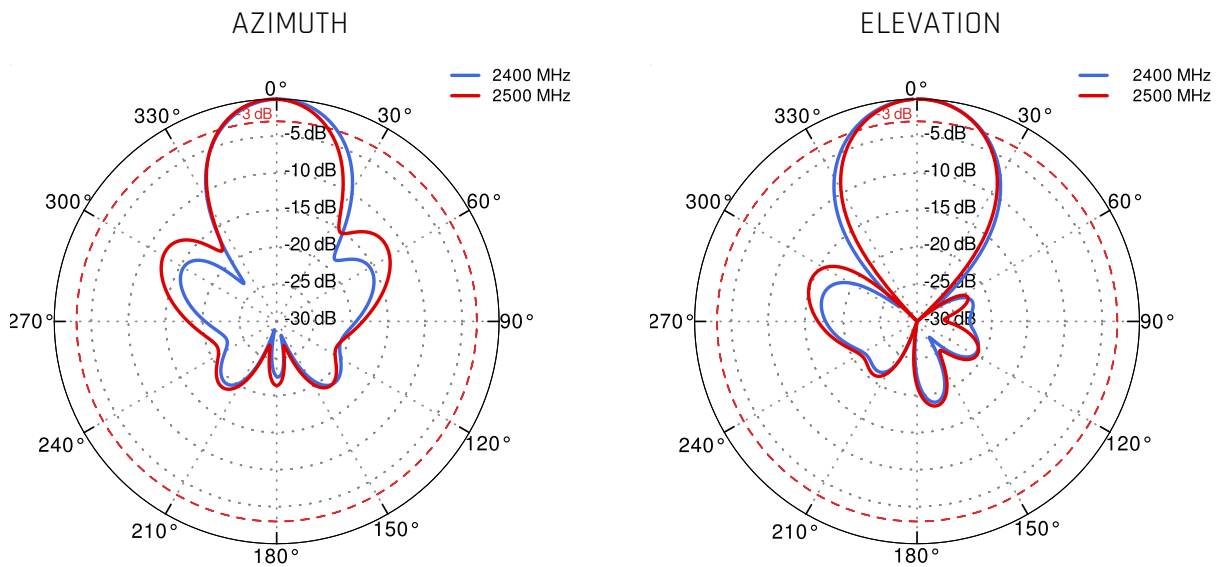

## WI-FI SPECIFICATION

<b>FREQUENCY</b>	2.4 - 2.5GHz 5.1 - 5.9GHz
<b>GAIN</b>	12 dBi
<b>VSWR</b>	< 2.00
<b>BEAMWIDTH</b>	35°/35°
<b>POLARIZATION</b>	Horizontal Vertical
<b>IMPEDANCE</b>	50 $\Omega$
<b>SEPARATION BETWEEN CONNECTORS</b>	>25dB
<b>FRONT-TO-BACK</b>	> 20dB >25dB
<b>MAX INPUT POWER</b>	50W
<b>DC GROUND</b>	Yes

### DIMENSIONS

9.9 x 10.5 x 14.8 cm  
3.9 x 4.13 x 5.83 inch

### MOUNTING PLACE

Wall or ceiling or mast

## PLOTS

VSWR

Gain

PORT 1, 3 from 2.4GHz to 2.5GHz

Port 1, 3 from 5.1GHz to 5.9GHz

PORT 2 from 2.4GHz to 2.5GHz

Port 2 from 5.1GHz to 5.9GHz

**DIMENSIONS**