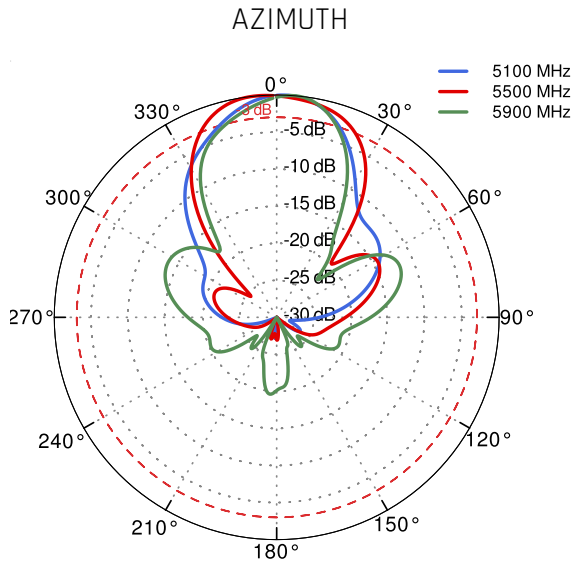

### DIMENSIONS

9.9 x 10.5 x 14.8 cm  
3.9 x 4.13 x 5.83 inch

### MAST DIAMETER RANGE

25 - 66mm  
0.98-2.60 inch

### MOUNTING PLACE

Wall or ceiling or mast

## PLOTS

VSWR

Gain

PORT 1, 3 from 2.4GHz to 2.5GHz

Port 1, 3 from 5.1GHz to 5.9GHz

PORT 2 from 2.4GHz to 2.5GHz

Port 2 from 5.1GHz to 5.9GHz

**DIMENSIONS**