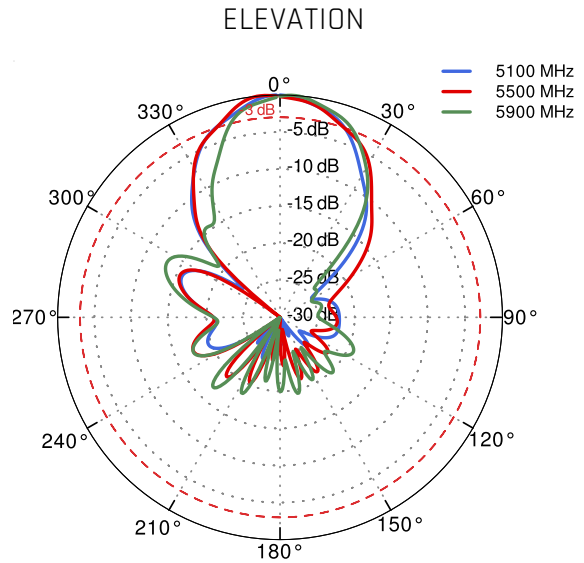

### DIMENSIONS

9.9 x 10.5 x 14.8 cm  
3.9 x 4.13 x 5.83 inch

### MAST DIAMETER RANGE

25 - 66mm  
0.98-2.60 inch

### MOUNTING PLACE

Wall or ceiling or mast

## PLOTS

VSWR

Gain

PORT 1, 3 from 2.4GHz to 2.5GHz

Port 1, 3 from 5.1GHz to 5.9GHz

PORT 2 from 2.4GHz to 2.5GHz

Port 2 from 5.1GHz to 5.9GHz

**DIMENSIONS**