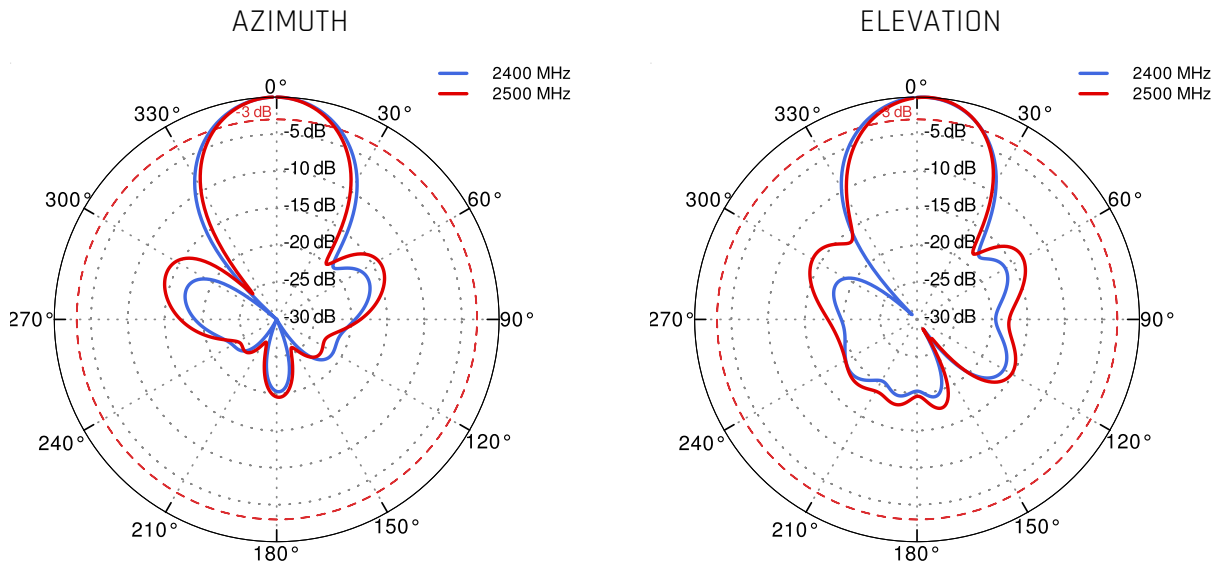

PORT 2 from 2.4GHz to 2.5GHz