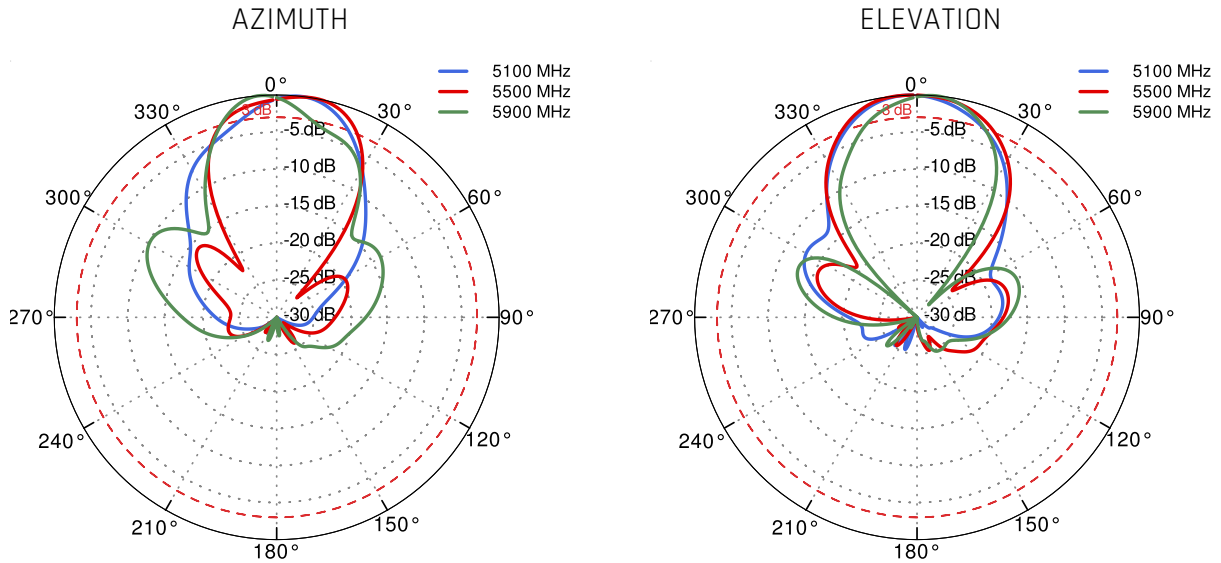

## WI-FI SPECIFICATION

<b>FREQUENCY</b>	2.4 - 2.5GHz 5.1 - 5.9GHz
<b>GAIN</b>	12 dBi
<b>VSWR</b>	< 2.00
<b>BEAMWIDTH</b>	35°/35°
<b>POLARIZATION</b>	Horizontal Vertical
<b>IMPEDANCE</b>	50 $\Omega$
<b>SEPARATION BETWEEN CONNECTORS</b>	>25dB
<b>FRONT-TO-BACK</b>	> 20dB >25dB
<b>MAX INPUT POWER</b>	50W
<b>DC GROUND</b>	Yes

### DIMENSIONS

9.9 x 10.5 x 14.8 cm  
3.9 x 4.13 x 5.83 inch

### MOUNTING PLACE

Wall or ceiling or mast

## PLOTS

VSWR

Gain

PORT 1, 3 from 2.4GHz to 2.5GHz

Port 1, 3 from 5.1GHz to 5.9GHz

PORT 2 from 2.4GHz to 2.5GHz

Port 2 from 5.1GHz to 5.9GHz

**DIMENSIONS**