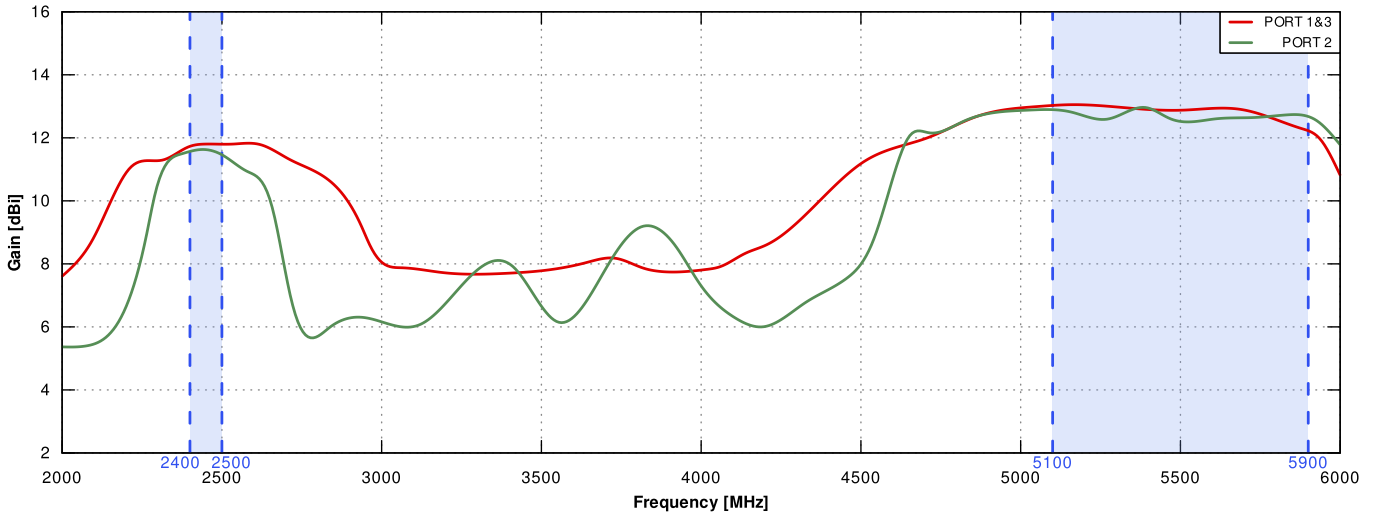

### MOUNTING PLACE

Wall or ceiling or mast

## PLOTS

VSWR

Gain

PORT 1, 3 from 2.4GHz to 2.5GHz

Port 1, 3 from 5.1GHz to 5.9GHz

PORT 2 from 2.4GHz to 2.5GHz

Port 2 from 5.1GHz to 5.9GHz

**DIMENSIONS**