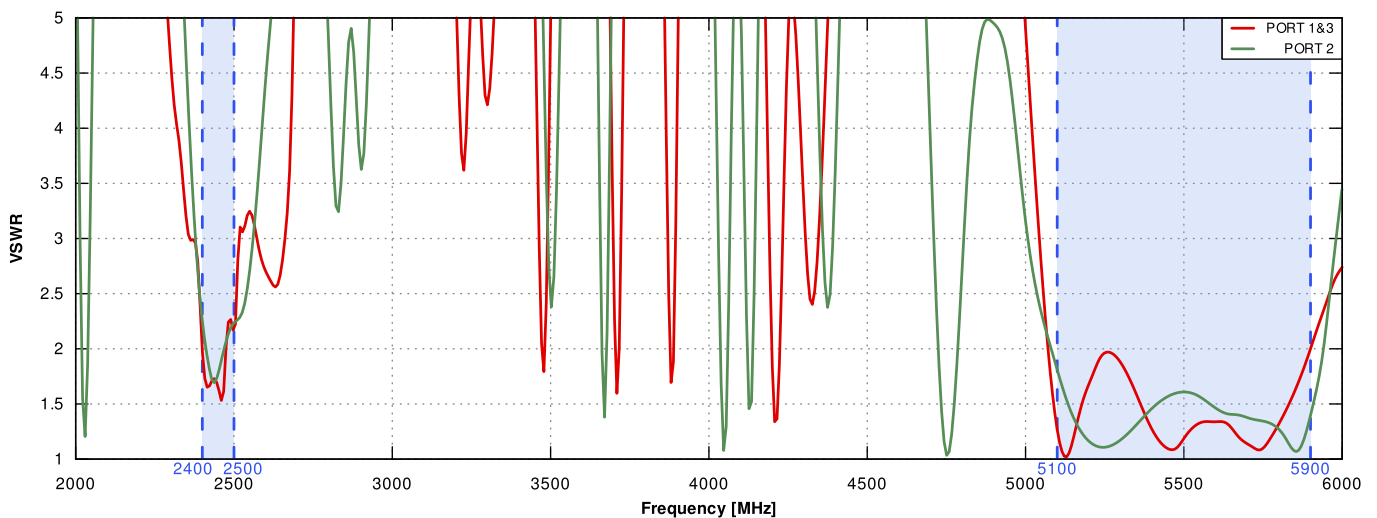

### MOUNTING PLACE

Wall or ceiling or mast

## PLOTS

VSWR

Gain

PORT 1, 3 from 2.4GHz to 2.5GHz

Port 1, 3 from 5.1GHz to 5.9GHz

PORT 2 from 2.4GHz to 2.5GHz

Port 2 from 5.1GHz to 5.9GHz

**DIMENSIONS**