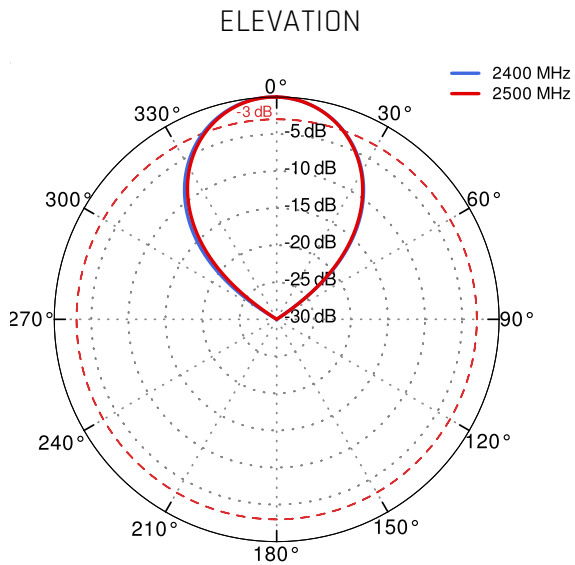

QuSector 15V-35-6 Wi-Fi 6E

QuSector 15V-35-6 offers a 35 degrees, 11dBi (2.4GHz) & 15dBi (5+7GHz) signal gain. It is a perfect indoor and outdoor device for industrial installations.

QuSector 15V-35-6 Wi-Fi 6E is a concurrent triple band, Vertical polarity, panel antenna. It operates at **2.4GHz with 11dBi gain and at 5GHz+7GHz with 15dBi gain**. Its main purpose is to build small cells in high-density environments such as stadiums, lecture halls and concert halls. High quality injection moulded enclosure allows to implement it alongside with indoor and IP67 outdoor solutions. Wide frequency range (2.4-2.5GHz & 5.0-7.125GHz) helps to find suitable frequency for the most effective operation. The antenna comes with 6*70cm (28inch) cables terminated with RPSMA, RPTNC or Nm connectors.

DIMENSIONS	9.9 x 10.5 x 14.8 cm 3.9 x 4.13 x 5.83 inch
REGULATION RANGE	+/- 30°
MAST DIAMETER RANGE	25 - 66mm 0.98-2.60 inch
MATERIAL	Polyamide with fiberglass + galvanized steel U-Bolts
WEIGHT	0.87kg
MOUNTING PLACE	Wall or ceiling or mast

📶 PLOTS

VSWR

Gain

2.4GHz to 2.5GHz

5.1GHz to 6.9GHz

DIMENSIONS