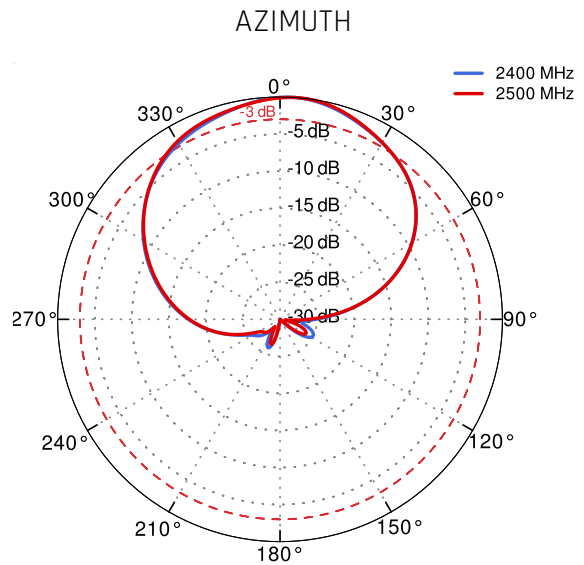

QuSector 15V-35-6 Wi-Fi 6E

QuSector 15V-35-6 offers a 35 degrees, 11dBi (2.4GHz) & 15dBi (5+7GHz) signal gain. It is a perfect indoor and outdoor device for industrial installations.

QuSector 15V-35-6 Wi-Fi 6E is a concurrent triple band, Vertical polarity, panel antenna. It operates at **2.4GHz with 11dBi gain and at 5GHz+7GHz with 15dBi gain**. Its main purpose is to build small cells in high-density environments such as stadiums, lecture halls and concert halls. High quality injection moulded enclosure allows to implement it alongside with indoor and IP67 outdoor solutions. Wide frequency range (2.4-2.5GHz & 5.0-7.125GHz) helps to find suitable frequency for the most effective operation. The antenna comes with 6*70cm (28inch) cables terminated with RPSMA, RPTNC or Nm connectors.

FREQUENCY	2.4 - 2.5 GHz 5.0 - 7.125GHz
GAIN	2.4 - 2.5 GHz: 11dBi 5.0 - 7.125 GHz: 15dBi
VSWR	< 2.00
BEAMWIDTH	2.4 - 2.5 GHz: 80°/40° 5.0 - 7.125GHz: 35°/25°
POLARIZATION	Vertical
IMPEDANCE	50 Ω
SEPARATION BETWEEN CONNECTORS	> 35dB
FRONT-TO-BACK	> 25dB
MAX INPUT POWER	50W
DC GROUND	Yes

DIMENSIONS	9.9 x 10.5 x 14.8 cm 3.9 x 4.13 x 5.83 inch
REGULATION RANGE	+/- 30°
MAST DIAMETER RANGE	25 - 66mm 0.98-2.60 inch
MATERIAL	Polyamide with fiberglass + galvanized steel U-Bolts
WEIGHT	0.87kg
MOUNTING PLACE	Wall or ceiling or mast

📶 PLOTS

VSWR

Gain

2.4GHz to 2.5GHz

5.1GHz to 6.9GHz

DIMENSIONS