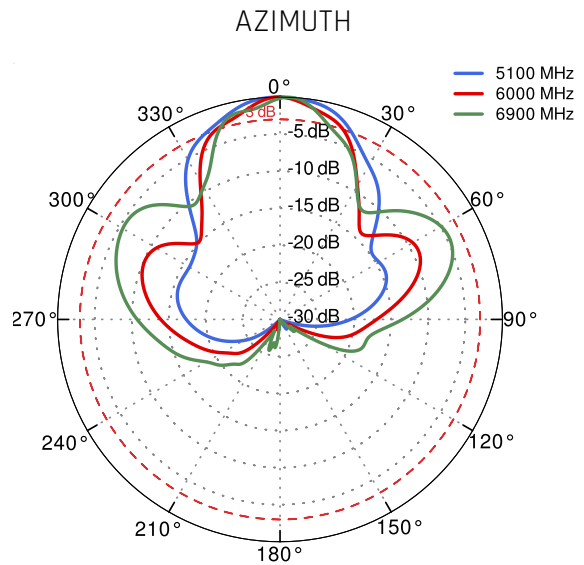

QuSector 15V-35-6 Wi-Fi 6E

QuSector 15V-35-6 offers a 35 degrees, 11dBi (2.4GHz) & 15dBi (5+7GHz) signal gain. It is a perfect indoor and outdoor device for industrial installations.

QuSector 15V-35-6 Wi-Fi 6E is a concurrent triple band, Vertical polarity, panel antenna. It operates at **2.4GHz with 11dBi gain and at 5GHz+7GHz with 15dBi gain**. Its main purpose is to build small cells in high-density environments such as stadiums, lecture halls and concert halls. High quality injection moulded enclosure allows to implement it alongside with indoor and IP67 outdoor solutions. Wide frequency range (2.4-2.5GHz & 5.0-7.125GHz) helps to find suitable frequency for the most effective operation. The antenna comes with 6*70cm (28inch) cables terminated with RPSMA, RPTNC or Nm connectors.

FREQUENCY	2.4 - 2.5 GHz 5.0 - 7.125GHz
GAIN	2.4 - 2.5 GHz: 11dBi 5.0 - 7.125 GHz: 15dBi
VSWR	< 2.00
BEAMWIDTH	2.4 - 2.5 GHz: 80°/40° 5.0 - 7.125GHz: 35°/25°
POLARIZATION	Vertical
IMPEDANCE	50 Ω
SEPARATION BETWEEN CONNECTORS	> 35dB
FRONT-TO-BACK	> 25dB
MAX INPUT POWER	50W
DC GROUND	Yes

DIMENSIONS	9.9 x 10.5 x 14.8 cm 3.9 x 4.13 x 5.83 inch
REGULATION RANGE	+/- 30°
MAST DIAMETER RANGE	25 - 66mm 0.98-2.60 inch
MATERIAL	Polyamide with fiberglass + galvanized steel U-Bolts
WEIGHT	0.87kg
MOUNTING PLACE	Wall or ceiling or mast

📶 PLOTS

VSWR

Gain

2.4GHz to 2.5GHz

5.1GHz to 6.9GHz

DIMENSIONS