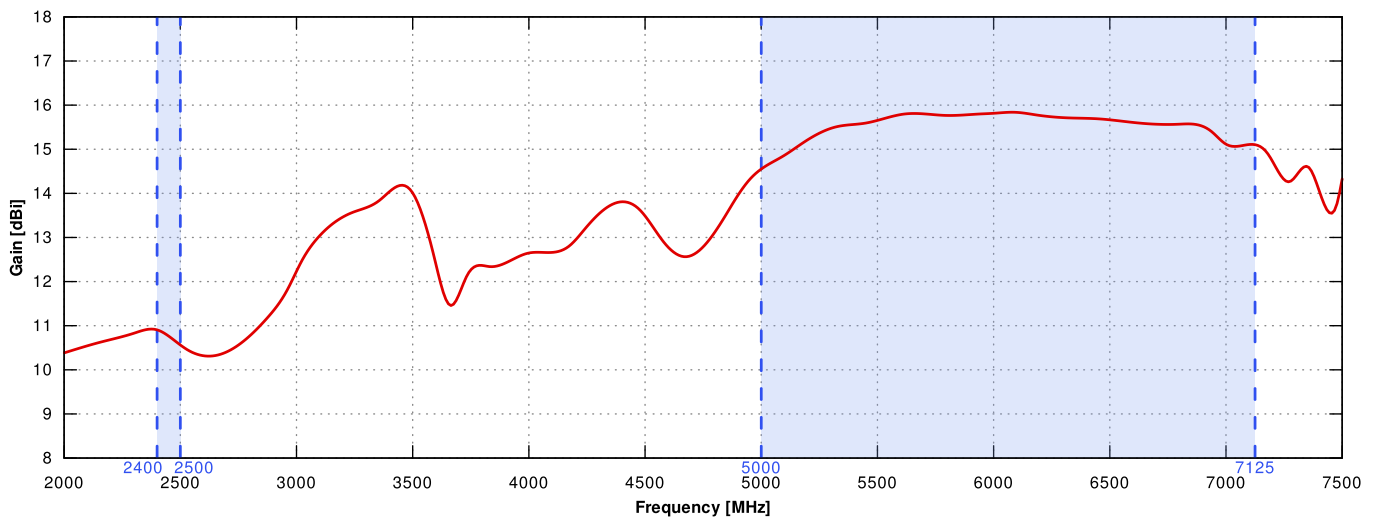

📶 PLOTS

VSWR

Gain

2.4GHz to 2.5GHz

5.1GHz to 6.9GHz

DIMENSIONS