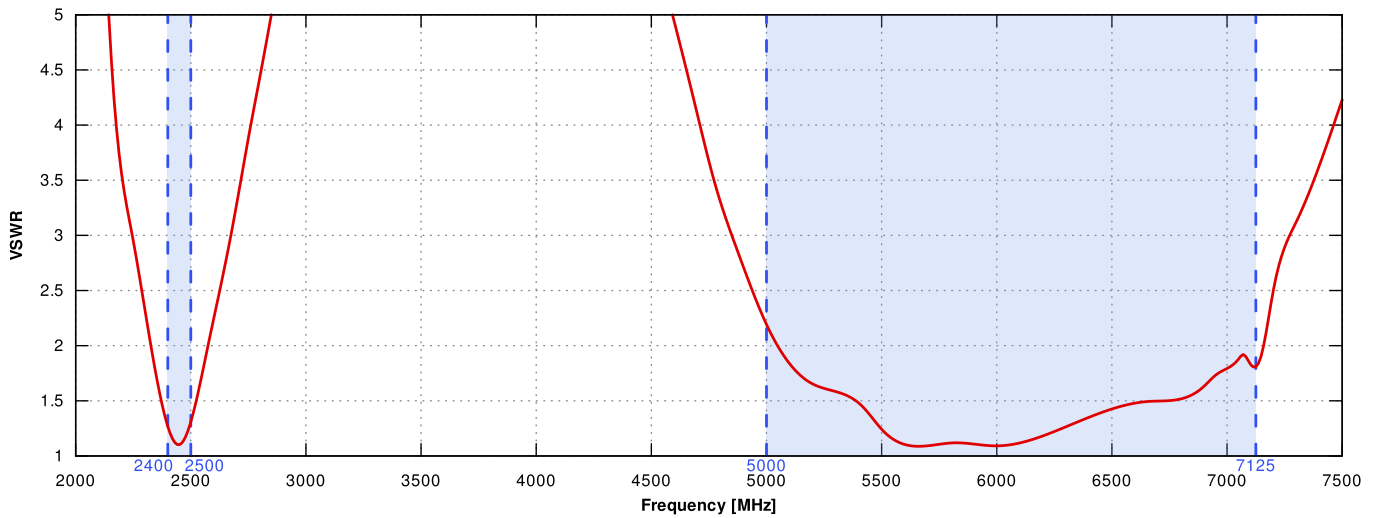

📶 PLOTS

VSWR

Gain

2.4GHz to 2.5GHz

5.1GHz to 6.9GHz

DIMENSIONS