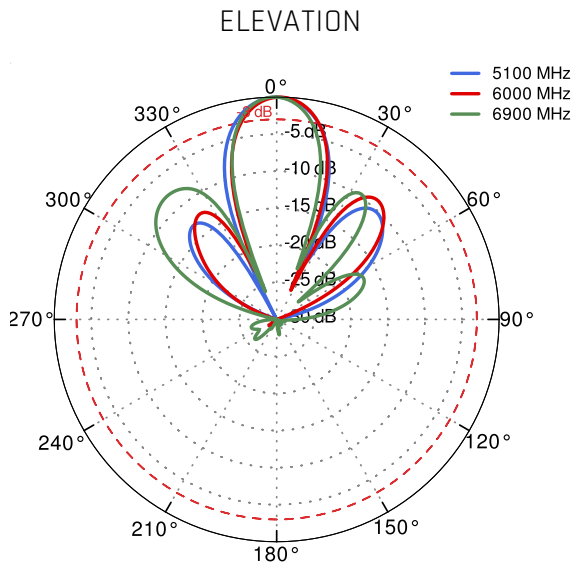

QuSector 15V-35-6 Wi-Fi 6E

QuSector 15V-35-6 offers a 35 degrees, 11dBi (2.4GHz) & 15dBi (5+7GHz) signal gain. It is a perfect indoor and outdoor device for industrial installations.

QuSector 15V-35-6 Wi-Fi 6E is a concurrent triple band, Vertical polarity, panel antenna. It operates at **2.4GHz with 11dBi gain and at 5GHz+7GHz with 15dBi gain**. Its main purpose is to build small cells in high-density environments such as stadiums, lecture halls and concert halls. High quality injection moulded enclosure allows to implement it alongside with indoor and IP67 outdoor solutions. Wide frequency range (2.4-2.5GHz & 5.0-7.125GHz) helps to find suitable frequency for the most effective operation. The antenna comes with 6*70cm (28inch) cables terminated with RPSMA, RPTNC or Nm connectors.

FREQUENCY	2.4 - 2.5 GHz 5.0 - 7.125GHz
GAIN	2.4 - 2.5 GHz: 11dBi 5.0 - 7.125 GHz: 15dBi
VSWR	< 2.00
BEAMWIDTH	2.4 - 2.5 GHz: 80°/40° 5.0 - 7.125GHz: 35°/25°
POLARIZATION	Vertical
IMPEDANCE	50 Ω
SEPARATION BETWEEN CONNECTORS	> 35dB
FRONT-TO-BACK	> 25dB
MAX INPUT POWER	50W
DC GROUND	Yes

DIMENSIONS	9.9 x 10.5 x 14.8 cm 3.9 x 4.13 x 5.83 inch
REGULATION RANGE	+/- 30°
MAST DIAMETER RANGE	25 - 66mm 0.98-2.60 inch
MATERIAL	Polyamide with fiberglass + galvanized steel U-Bolts
WEIGHT	0.87kg
MOUNTING PLACE	Wall or ceiling or mast

📶 PLOTS

VSWR

Gain

2.4GHz to 2.5GHz

5.1GHz to 6.9GHz

DIMENSIONS