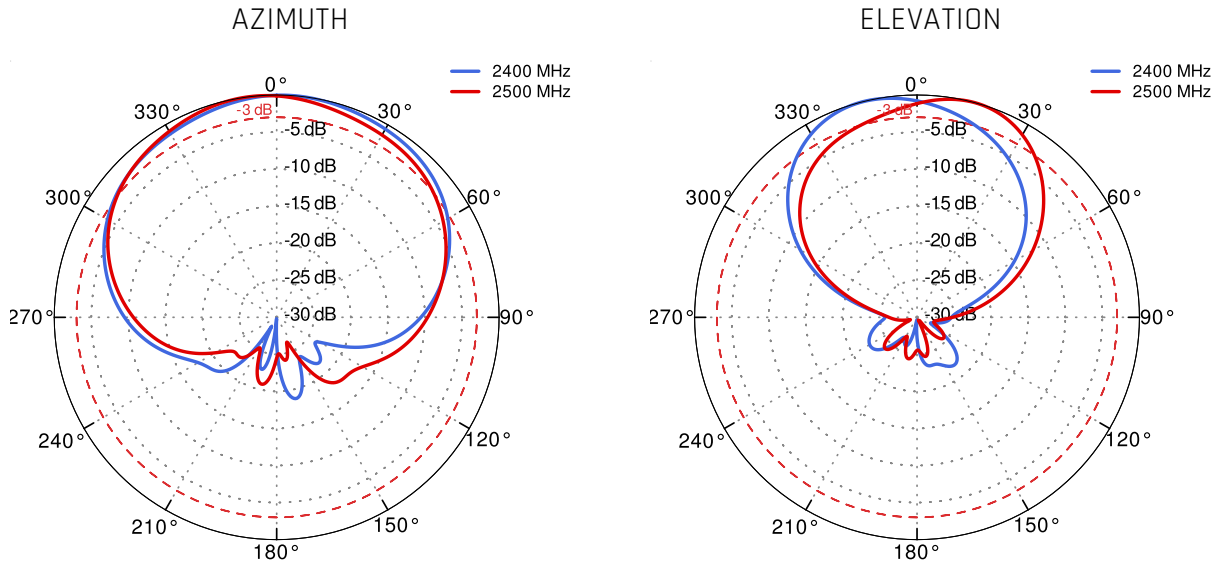

The antenna comes with 2*Nf connectors.

ANTENNA **PERFECTLY MATCHED** WITH THE ACCESS POINT

ADJUSTABLE, POLE MOUNTING SYSTEM

MADE IN **EUROPE**

WI-FI ANTENNA SPECIFICATION

FREQUENCY	2.4 - 2.5 GHz 5.0 - 7.125 GHz
GAIN	2.4 - 2.5 GHz: 7 dBi 5.0 - 7.125 GHz: 7 dBi
VSWR	<1,80
BEAMWIDTH	120°/60° 120°/90°
POLARIZATION	Vertical
IMPEDANCE	50 Ω
SEPARATION BETWEEN CONNECTORS	>30dB
FRONT-TO-BACK	20dB
MAX INPUT POWER	50W
DC GROUND	Yes

OTHER

2 * N-male, 2 * RPSMA, 2 * RPTNC

PLOTS

VSWR 

Gain 

From 2.4GHz to 2.5GHz

From 5.1GHz to 6.9GHz

DIMENSIONS