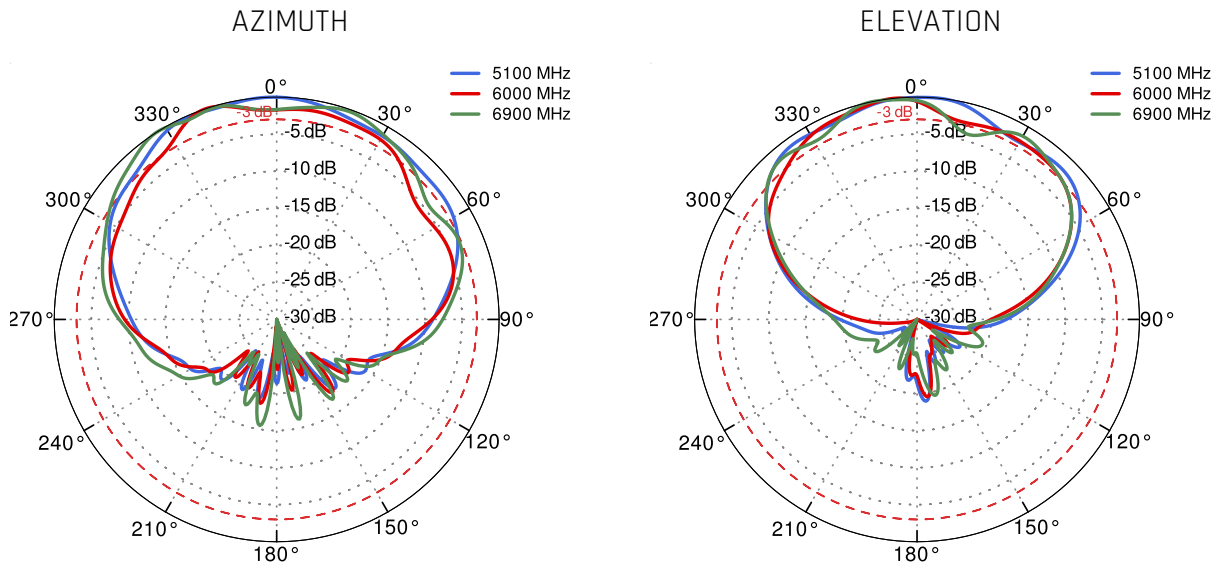

QuSector 7V-120-2 Nf Wi-Fi 6E

QuSector 7V-120-2 offers a 120 degrees, 7dBi signal gain. It is a perfect indoor and outdoor device for industrial installations. Wi-Fi 6E support!

QuSector 7V-120-2 is a concurrent triple band, Vertical polarity, MIMO 2x2 panel antenna. It operates at 2.4GHz, 5GHz and 7GHz simultaneously with 7dBi gain. It is a futureproof solution with Wi-Fi 6E support.

The antenna comes with 2*Nf connectors.

ANTENNA **PERFECTLY MATCHED** WITH THE ACCESS POINT

ADJUSTABLE, POLE MOUNTING SYSTEM

MADE IN **EUROPE**

WI-FI ANTENNA SPECIFICATION

FREQUENCY	2.4 - 2.5 GHz 5.0 - 7.125 GHz
GAIN	2.4 - 2.5 GHz: 7 dBi 5.0 - 7.125 GHz: 7 dBi
VSWR	<1,80
BEAMWIDTH	120°/60° 120°/90°
POLARIZATION	Vertical
IMPEDANCE	50 Ω
SEPARATION BETWEEN CONNECTORS	>30dB
FRONT-TO-BACK	20dB
MAX INPUT POWER	50W
DC GROUND	Yes

OTHER

2 * N-male, 2 * RPSMA, 2 * RPTNC

PLOTS

VSWR 

Gain 

From 2.4GHz to 2.5GHz

From 5.1GHz to 6.9GHz

DIMENSIONS