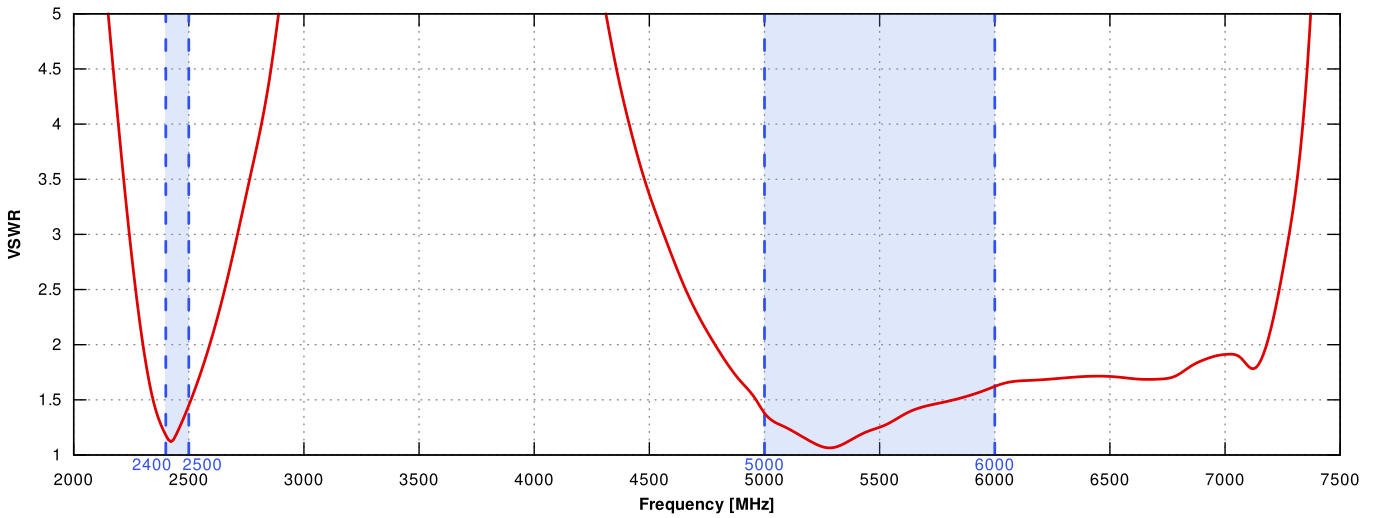

OTHER

2 * N-male, 2 * RPSMA, 2 * RPTNC

PLOTS

VSWR 

Gain 

From 2.4GHz to 2.5GHz

From 5.1GHz to 6.9GHz

DIMENSIONS