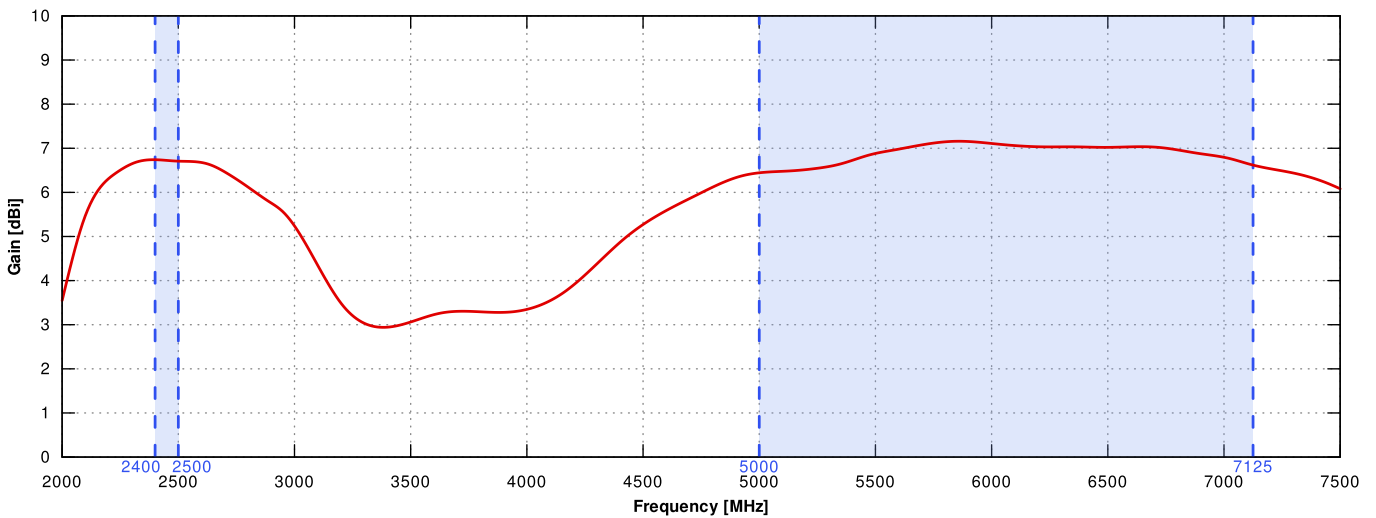

OTHER

2 * N-male, 2 * RPSMA, 2 * RPTNC

PLOTS

VSWR 

Gain 

From 2.4GHz to 2.5GHz

From 5.1GHz to 6.9GHz

DIMENSIONS