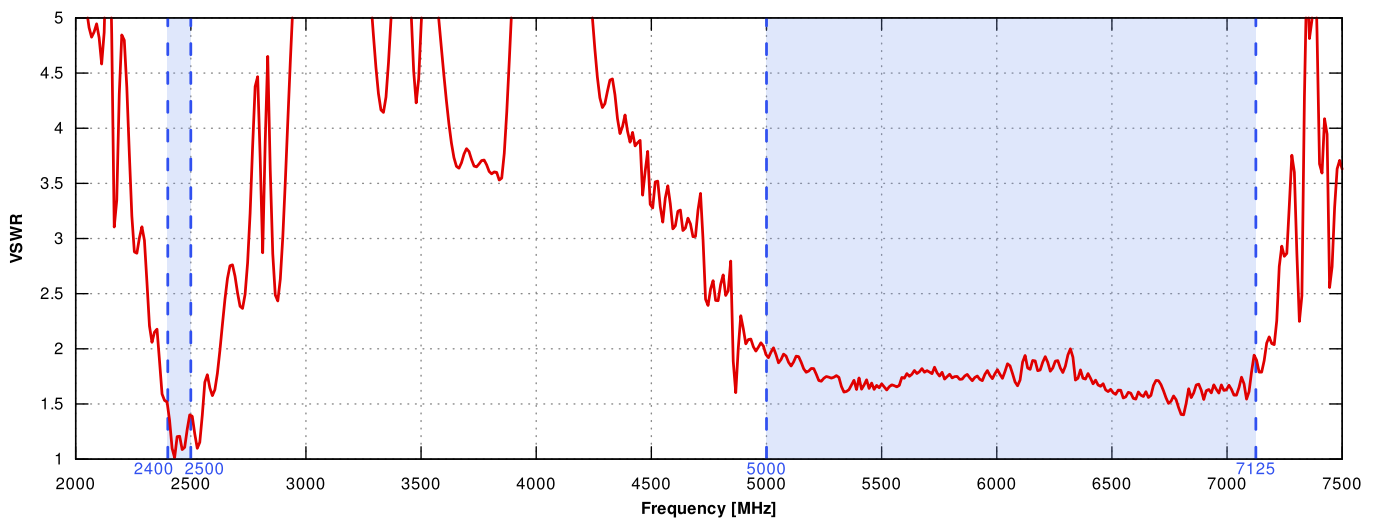

VARIANT: S7V.120.8RT

PLOTS

VSWR

Gain

From 2.4GHz to 2.5GHz

From 5.1GHz to 6.9GHz

DIMENSIONS