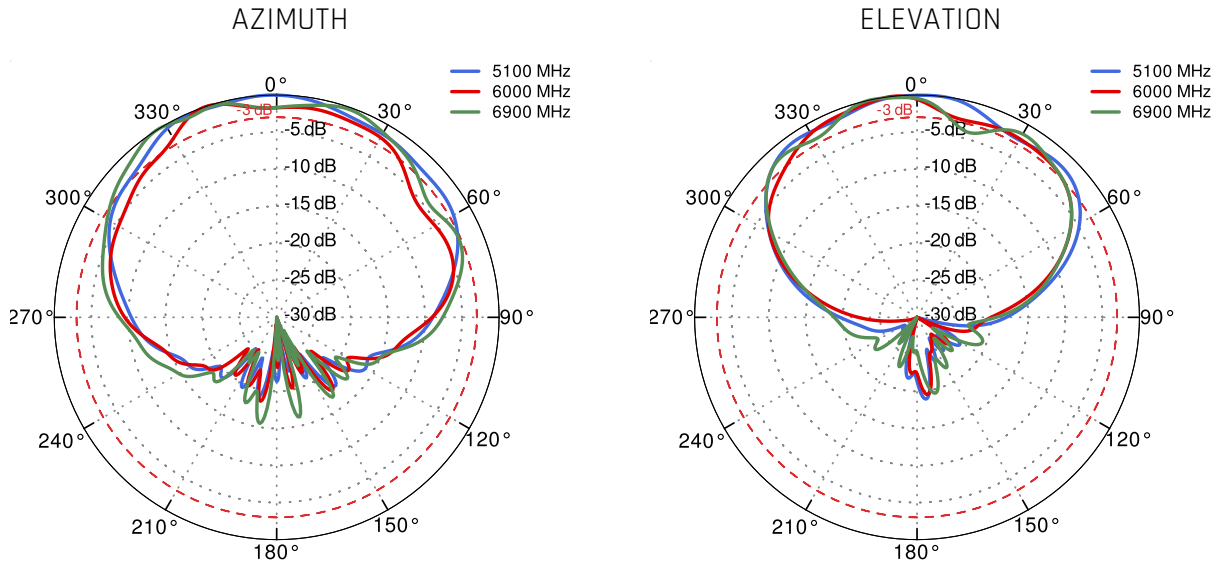

QuSector 7V-120-8 Wi-Fi 6E

QuSector 7V-120-8 offers a 120 degrees, 7dBi signal gain. It is a perfect indoor and outdoor device for industrial installations. Wi-Fi 6E support!

QuSector 7V-120-8 is a concurrent triple band, Vertical polarity, panel antenna with 8 connectors. It operates at 2.4GHz, 5GHz and 7GHz simultaneously with 7dBi gain. It is a futureproof solution with Wi-Fi 6E support. Due to its medium gain, it can be used on short or medium distances, for example for hotspots in schools, stadiums, offices or public places. High quality injection moulded enclosure is characterized by a wide range of applications: from indoor through mobile devices to the outdoor (IP68) ones. Wide frequency range (2.4-2.5GHz & 5.0-7.125GHz) helps to find suitable frequency for the most effective operation. The antenna comes in three versions: with 8*70cm (28inch) cables terminated with Nm, RPSMA, RPTNC connectors.

WI-FI ANTENNA SPECIFICATION

FREQUENCY	2.4 - 2.5 GHz 5.0 - 7.125 GHz
GAIN	2.4 - 2.5 GHz: 7 dBi 5.0 - 7.125 GHz: 7 dBi
VSWR	<1,80
BEAMWIDTH	120°/60° 120°/90°
POLARIZATION	Vertical
IMPEDANCE	50 Ω
SEPARATION BETWEEN CONNECTORS	>30dB
FRONT-TO-BACK	20dB
MAX INPUT POWER	50W
DC GROUND	Yes

VARIANT: S7V.120.8RT

PLOTS

VSWR

Gain

From 2.4GHz to 2.5GHz

From 5.1GHz to 6.9GHz

DIMENSIONS