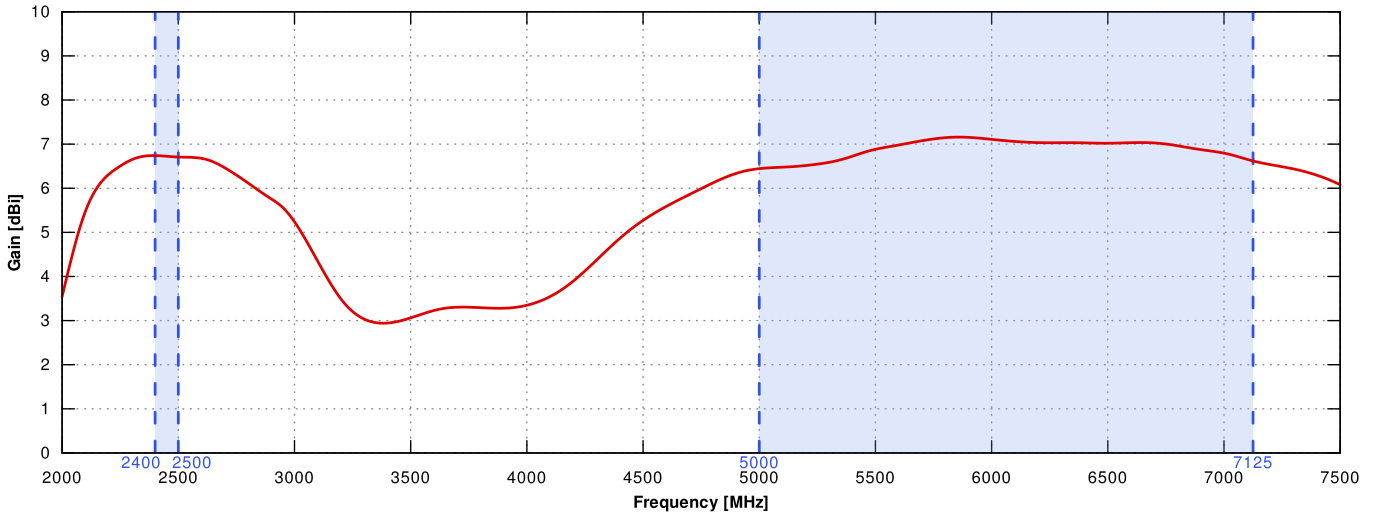

VARIANT: S7V.120.8NM

ACKSYS	RailTrack
CISCO	Catalyst IW9167E
ENGENIUS	EWS871AP
EXTREME NETWORKS	AP 8163
FORTINET	FAP-432G, FAP-S422E, FAP-U422EV
HUAWEI	AP8182DN, AP8760R-X1E
SIEMENS	6GK5788-2GY01-0AA0, 6GK5788-2GY01-0TA0
XIRRUS	XH2-240

VARIANT: S7V.120.8RT

PLOTS

VSWR

Gain

From 2.4GHz to 2.5GHz

From 5.1GHz to 6.9GHz

DIMENSIONS