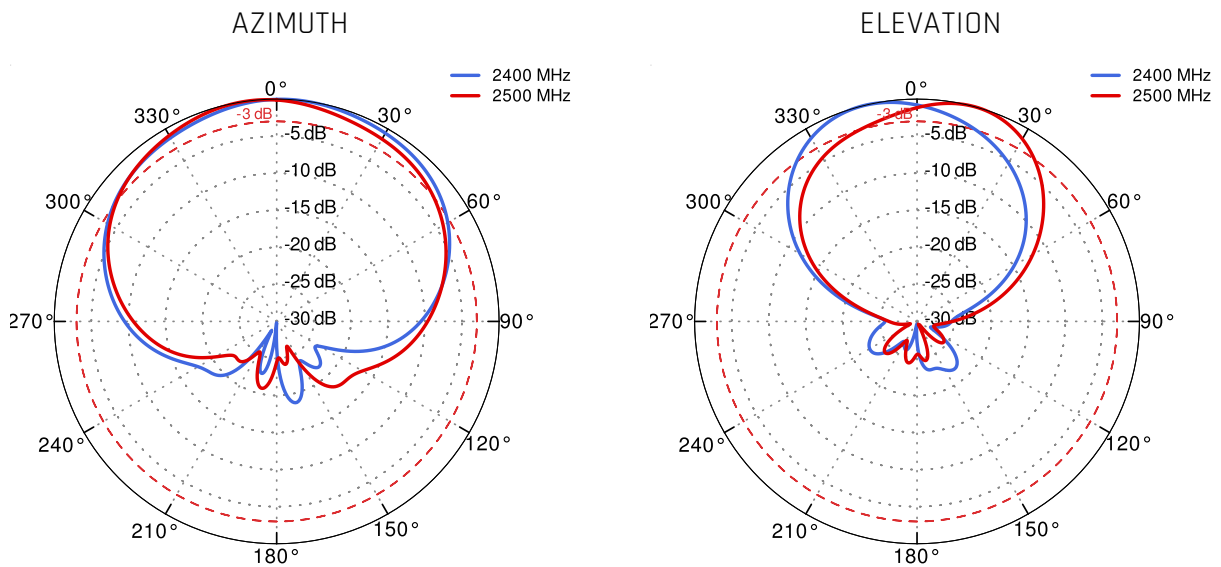

QuSector 7V-120-8 Wi-Fi 6E

QuSector 7V-120-8 offers a 120 degrees, 7dBi signal gain. It is a perfect indoor and outdoor device for industrial installations. Wi-Fi 6E support!

QuSector 7V-120-8 is a concurrent triple band, Vertical polarity, panel antenna with 8 connectors. It operates at 2.4GHz, 5GHz and 7GHz simultaneously with 7dBi gain. It is a futureproof solution with Wi-Fi 6E support. Due to its medium gain, it can be used on short or medium distances, for example for hotspots in schools, stadiums, offices or public places. High quality injection moulded enclosure is characterized by a wide range of applications: from indoor through mobile devices to the outdoor (IP68) ones. Wide frequency range (2.4-2.5GHz & 5.0-7.125GHz) helps to find suitable frequency for the most effective operation. The antenna comes in three versions: with 8*70cm (28inch) cables terminated with Nm, RPSMA, RPTNC connectors.

WI-FI ANTENNA SPECIFICATION

FREQUENCY	2.4 - 2.5 GHz 5.0 - 7.125 GHz
GAIN	2.4 - 2.5 GHz: 7 dBi 5.0 - 7.125 GHz: 7 dBi
VSWR	<1,80
BEAMWIDTH	120°/60° 120°/90°
POLARIZATION	Vertical
IMPEDANCE	50 Ω
SEPARATION BETWEEN CONNECTORS	>30dB
FRONT-TO-BACK	20dB
MAX INPUT POWER	50W
DC GROUND	Yes

VARIANT: S7V.120.8RT

PLOTS

VSWR

Gain

From 2.4GHz to 2.5GHz

From 5.1GHz to 6.9GHz

DIMENSIONS