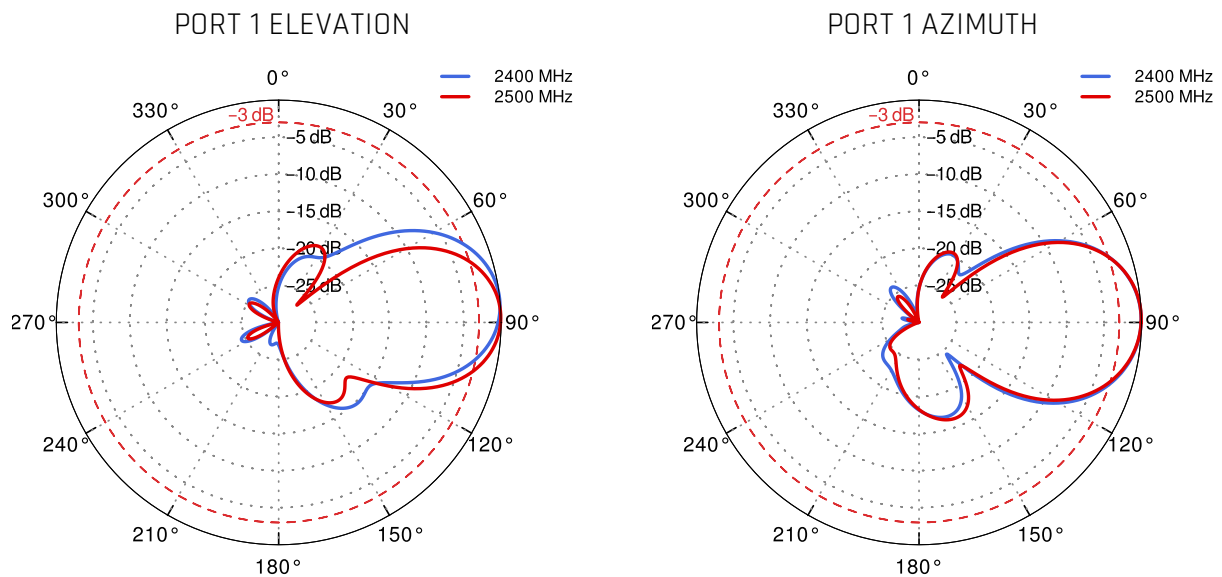

ROBUSTEL

R1520 Global, R1520-4L (S), R1520-4L (V), R2010, R2011

TELTONIKA

RUT900, RUT901, RUT950, RUT951, RUT955, RUT956

WAVETEL

W240 4G/LTE, W4600, W4600-S2

WLINK

R220, R520

PLOTS

From 2.4GHz to 2.5GHz

From 2.4GHz to 2.5GHz

DIMENSIONS