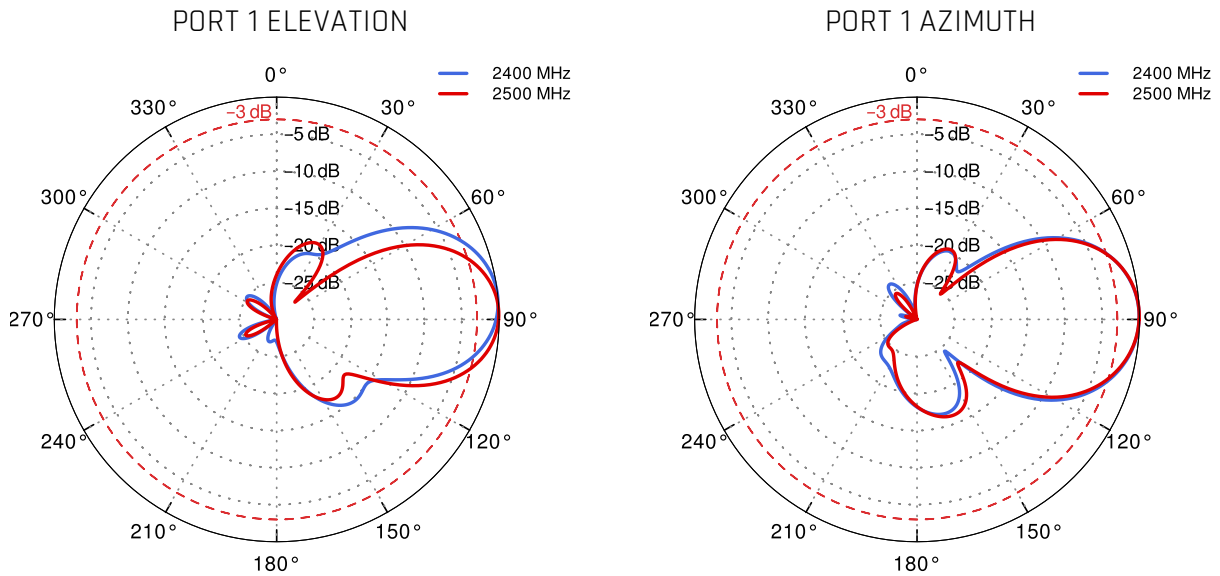

QuSector S24-12HV-90-2 Nf

QuSector S24-12HV-90-2 offers a 90 degrees, 12dBi gain signal with two RP-SMA 2.4GHz connectors. It is a perfect indoor and outdoor device for industrial installations.

QuSector S24-12HV-90-2 is a single band, H&V polarity, MIMO 2x2 panel antenna. Two connectors operate at 2.4GHz with 12dBi gain. Due to its medium gain, it can be used on short or medium distances, for example for hotspots in schools, stadiums, offices or public places. High quality injection moulded enclosure allows to implement it alongside with indoor and IP68 outdoor solutions. The antenna comes with 2Nf connectors. QuSector S24-12HV-90-2 was designed to be a perfect match for your access point.

DIMENSIONS

9.9 x 10.5 x 14.8 cm
3.9 x 4.13 x 5.83 inch

REGULATION RANGE

+/- 30°

MAST DIAMETER RANGE

25 - 66mm
0.98-2.60 inch

MATERIAL

Polyamide with fiberglass + galvanized steel U-Bolts

R1520 Global, R1520-4L (S), R1520-4L (V), R2010, R2011

RUT900, RUT901, RUT950, RUT951, RUT955, RUT956

W240 4G/LTE, W4600, W4600-S2

R220, R520

PLOTS

From 2.4GHz to 2.5GHz

From 2.4GHz to 2.5GHz

DIMENSIONS