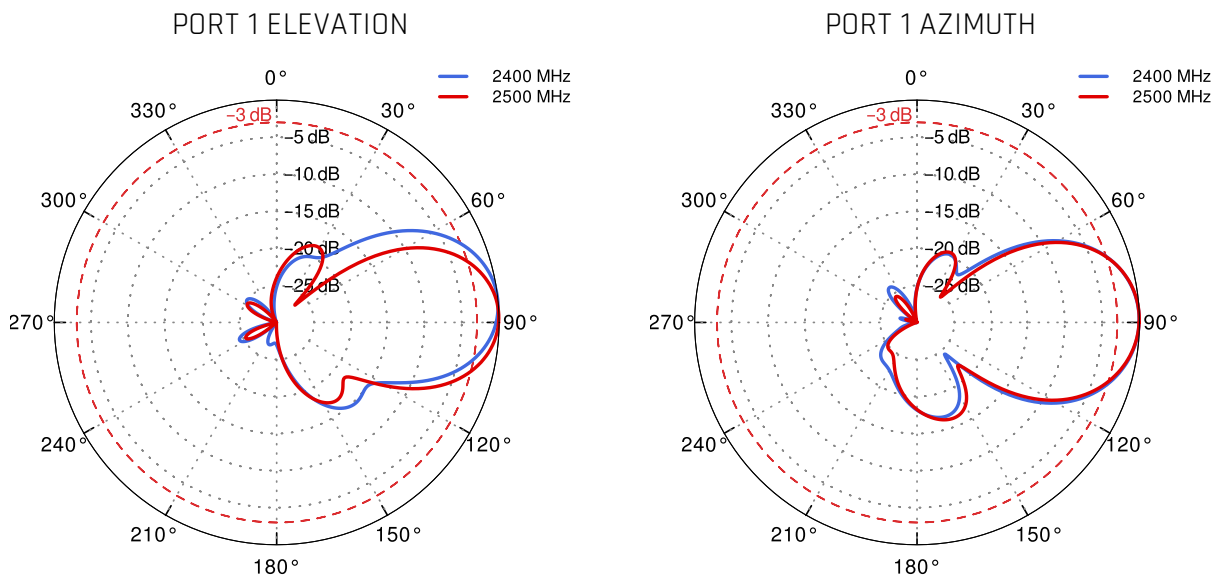

QuSector S24-14HV-30-2 Nf

QuSector S24-14HV-30-2 offers a 30 degrees, 14dBi gain signal with two 2.4GHz connectors. It is a perfect indoor and outdoor device for industrial installations.

QuSector S24-14HV-30-2 is a single band, H&V polarity, MIMO 2x2 panel antenna. Two connectors operate at 2.4GHz with 14dBi gain. Due to its medium gain, it can be used on short or medium distances, for example for hotspots in schools, stadiums, offices or public places. High quality injection moulded enclosure allows to implement it alongside with indoor and IP68 outdoor solutions. The antenna comes with two 70cm (28inch) cables. The antenna comes with 2*Nf connectors.

MADE IN EUROPE

WI-FI SPECIFICATION

FREQUENCY	2.3 - 2.7GHz
GAIN	14 dBi
VSWR	< 1.80
BEAMWIDTH	30°/30°
POLARIZATION	Horizontal Vertical
IMPEDANCE	50 Ω
SEPARATION BETWEEN CONNECTORS	> 32dB
FRONT-TO-BACK	> 30dB
MAX INPUT POWER	50W
DC GROUND	Yes

PLOTS

From 2.4GHz to 2.5GHz

From 2.4GHz to 2.5GHz

DIMENSIONS