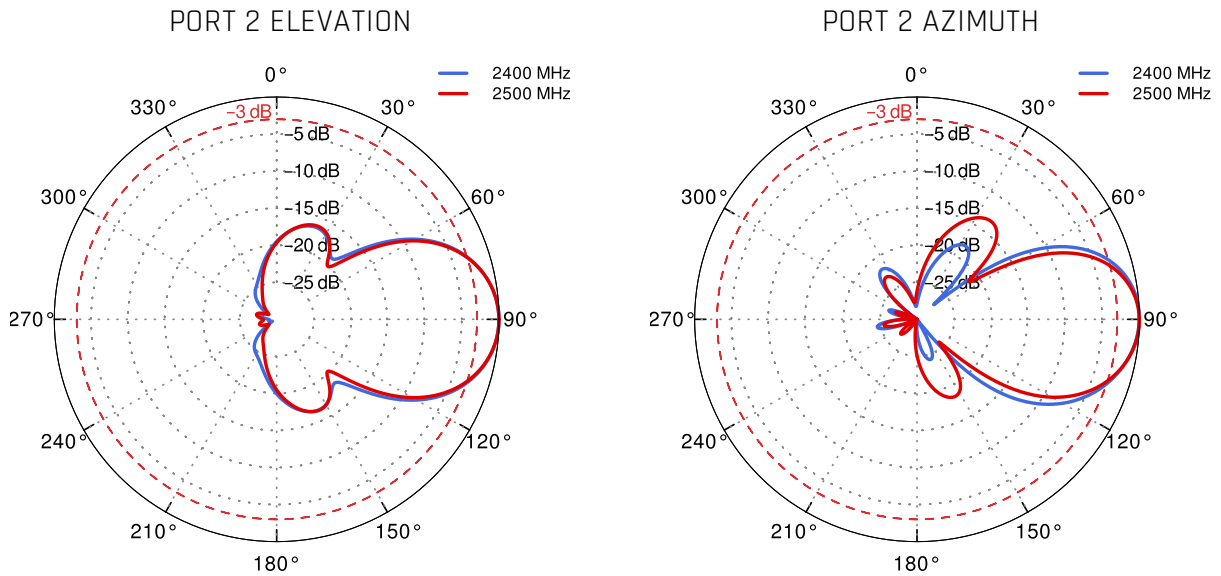

From 2.4GHz to 2.5GHz