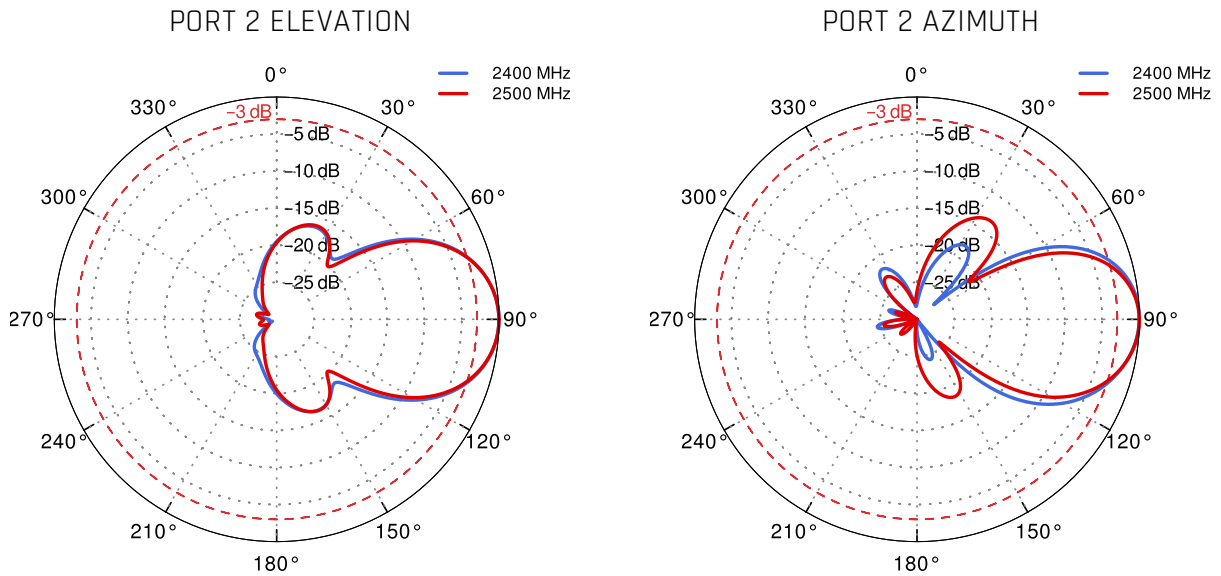

DIMENSIONS

9.9 x 10.5 x 14.8 cm
3.9 x 4.13 x 5.83 inch

REGULATION RANGE

+/- 30°

MAST DIAMETER RANGE

25 - 66mm
0.98-2.60 inch

MATERIAL

Polyamide with fiberglass + galvanized steel U-Bolts

R1520 Global, R1520-4L (S), R1520-4L (V), R2010, R2011

RUT900, RUT901, RUT950, RUT951, RUT955, RUT956

W240 4G/LTE, W4600, W4600-S2

R220, R520

PLOTS

From 2.4GHz to 2.5GHz

From 2.4GHz to 2.5GHz

DIMENSIONS