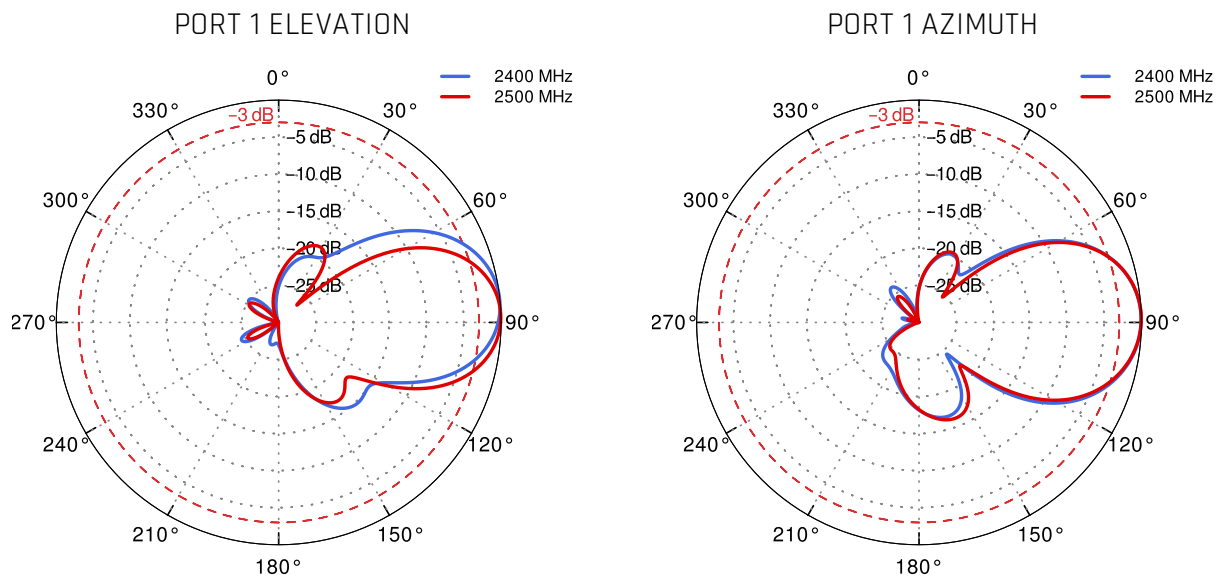

DIMENSIONS

9.9 x 10.5 x 14.8 cm
3.9 x 4.13 x 5.83 inch

REGULATION RANGE

+/- 30°

MAST DIAMETER RANGE

25 - 66mm
0.98-2.60 inch

MATERIAL

Polyamide with fiberglass + galvanized steel U-Bolts

R1520 Global, R1520-4L (S), R1520-4L (V), R2010, R2011

RUT900, RUT901, RUT950, RUT951, RUT955, RUT956

W240 4G/LTE, W4600, W4600-S2

R220, R520

PLOTS

From 2.4GHz to 2.5GHz

From 2.4GHz to 2.5GHz

DIMENSIONS