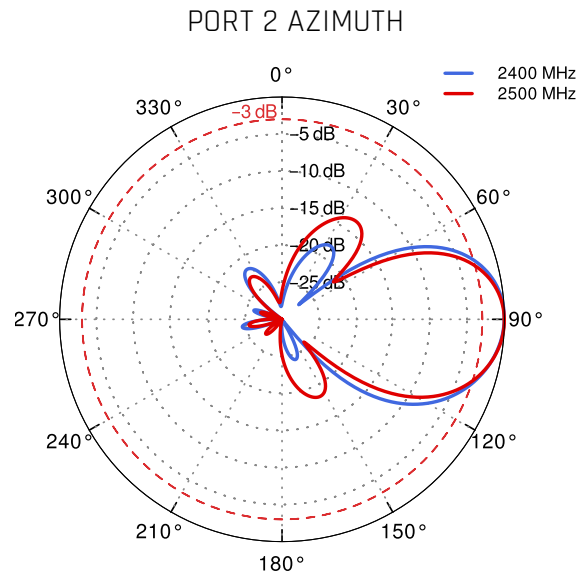

QuSector S24-19HV-20-2 Nf

QuSector S24-19HV-20-2 offers a 20 degrees, 19dBi gain signal with two 2.4GHz connectors. It is a perfect indoor and outdoor device for industrial installations.

QuSector S24-19HV-20-2 is a single band, H&V polarity, MIMO 2x2 panel antenna. Two connectors operate at 2.2 - 2.5 GHz with 19dBi gain. Due to its medium gain, it can be used on short or medium distances, for example for hotspots in schools, stadiums, offices or public places. High quality injection moulded enclosure allows to implement it alongside with indoor and IP67 outdoor solutions. The antenna comes in with 2*Nf connectors.

9.9 x 10.5 x 14.8 cm
3.9 x 4.13 x 5.83 inch

REGULATION RANGE

+/- 30°

MAST DIAMETER RANGE

25 - 66mm
0.98-2.60 inch

MATERIAL

Polyamide with fiberglass + galvanized steel U-Bolts

MOUNTING PLACE

R1520 Global, R1520-4L (S), R1520-4L (V), R2010, R2011

RUT900, RUT901, RUT950, RUT951, RUT955, RUT956

W240 4G/LTE, W4600, W4600-S2

R220, R520

PLOTS

From 2.4GHz to 2.5GHz

From 2.4GHz to 2.5GHz

DIMENSIONS