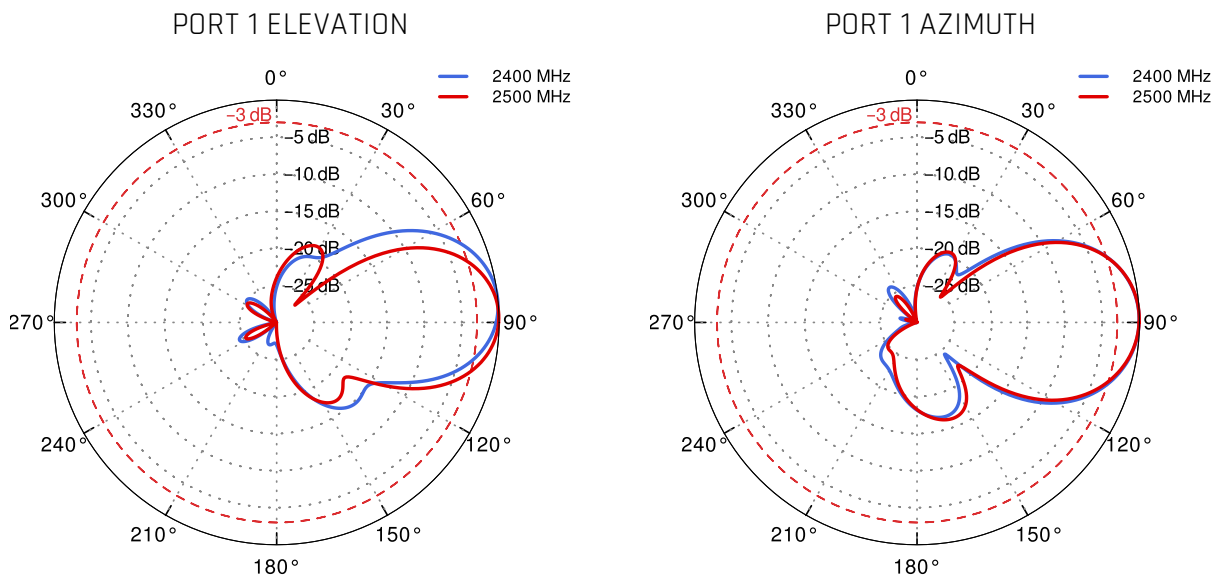

R1520 Global, R1520-4L (S), R1520-4L (V), R2010, R2011

RUT900, RUT901, RUT950, RUT951, RUT955, RUT956

W240 4G/LTE, W4600, W4600-S2

R220, R520

PLOTS

From 2.4GHz to 2.5GHz

From 2.4GHz to 2.5GHz

DIMENSIONS