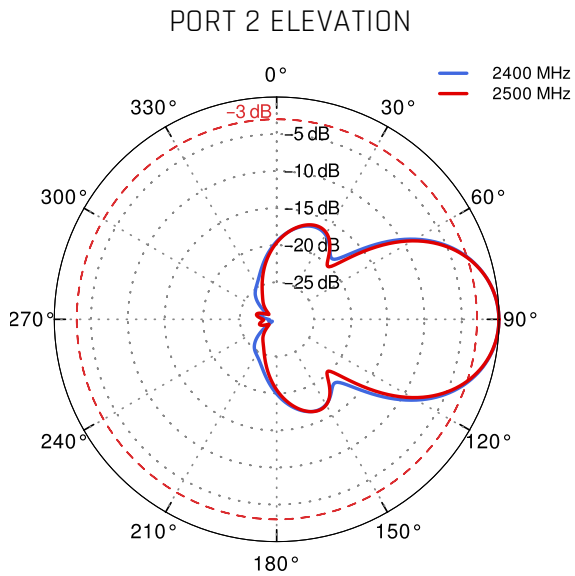

R1520 Global, R1520-4L (S), R1520-4L (V), R2010, R2011

RUT900, RUT901, RUT950, RUT951, RUT955, RUT956

W240 4G/LTE, W4600, W4600-S2

R220, R520

PLOTS

From 2.4GHz to 2.5GHz

From 2.4GHz to 2.5GHz

DIMENSIONS