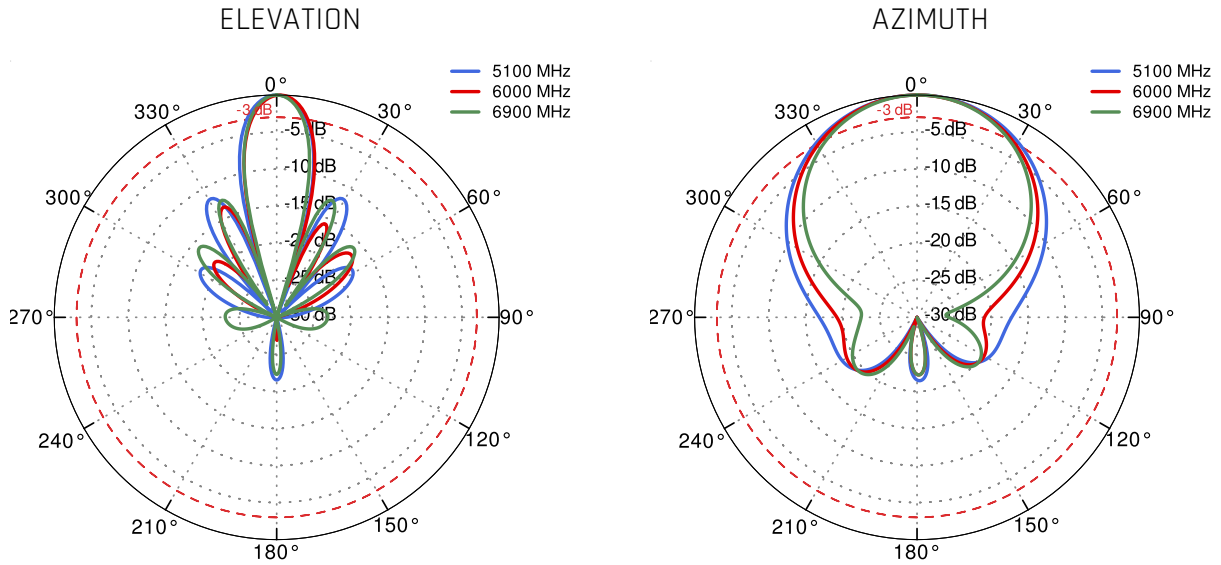

QuSector S57-14HV-90-2 Nf

QuSector S57-14HV-90-2 offers a 90 degrees, 14dBi gain signal with two Nf connectors. It is a perfect indoor and outdoor device for industrial installations.

QuSector S57-14HV-90-2 Nf is a concurrent, Wi-Fi 6e / 7, H&V polarity, MIMO 2x2 panel antenna. It simultaneously operates at **5.1GHz** and **7.125GHz** with **14dBi gain**. Due to its high gain, it can be used on short or medium distances, for example for hotspots in schools, stadiums, offices or public places. It is a futureproof solution with **Wi-Fi 6E** and **Wi-Fi 7** support. High quality injection moulded enclosure allows to implement it alongside with indoor and IP68 outdoor solutions.

MADE IN **EUROPE**

WI-FI SPECIFICATION

FREQUENCY	5.1 - 7.125GHz
GAIN	14 dBi
VSWR	< 2.00
BEAMWIDTH	90°/16°
POLARIZATION	Horizontal Vertical
IMPEDANCE	50 Ω
FRONT-TO-BACK	> 25dB
MAX INPUT POWER	50W
DC GROUND	Yes

MECHANICAL SPECIFICATION

MATERIAL	ABS
CONNECTOR	2xNf
OUTER DIMENSIONS	272 x 276 x 77 mm 10.71 x 10.87 x 3.03 inch
WEIGHT	1.8 kg
OPERATING TEMPERATURE	-40°C to +80°C -40°F to 176°F

MOUNTING KIT

DIMENSIONS	9.9 x 10.5 x 14.8 cm 3.9 x 4.13 x 5.83 inch
REGULATION RANGE	+/- 30°
MAST DIAMETER RANGE	25 - 66mm 0.98-2.60 inch
MATERIAL	Polyamide with fiberglass + galvanized steel U-Bolts
MOUNTING PLACE	Wall or ceiling or mast

PLOTS

VSWR

Gain

PORT 1 From 5.1GHz to 6.9GHz

PORT 2 From 5.1GHz to 6.9GHz

DIMENSIONS