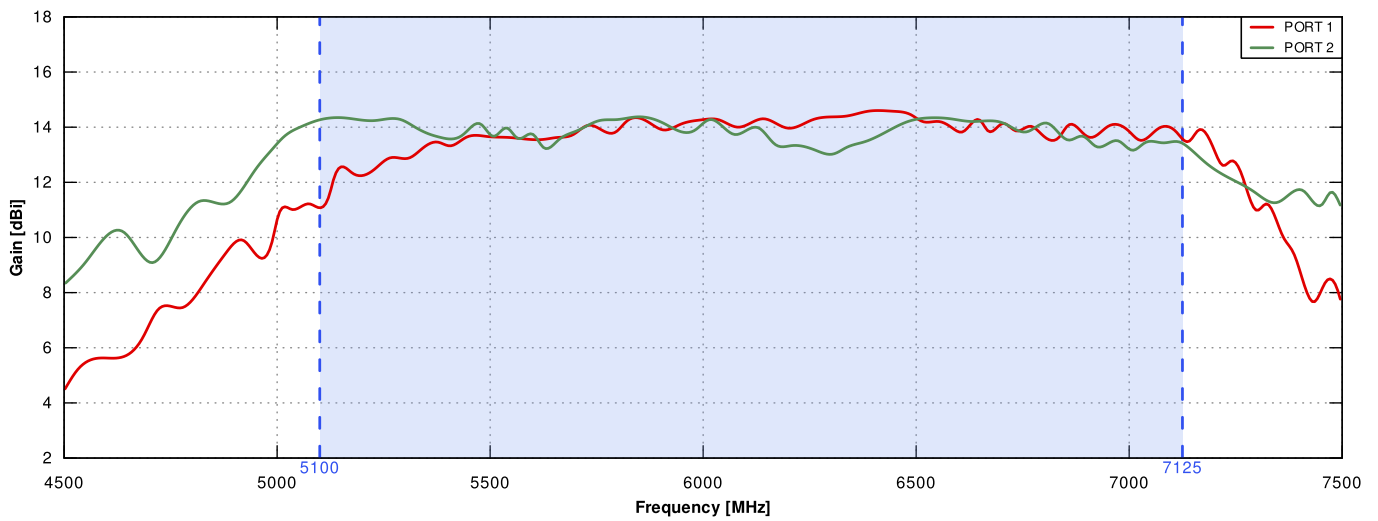

COMPATIBLE ROUTERS

VARIANT: SS57.14HV.90.2NF

RAJANT	BreadCrumb ES1-2450IS, BreadCrumb ES1-2450CS, BreadCrumb LX5-2255A, BreadCrumb LX5-2255C, BreadCrumb LX5-2295C, BreadCrumb LX5-2955C, Hawk BreadCrumb FE1-2450 / FE1-2450A, Sparrow BreadCrumb ME5-2450CS
CISCO	Catalyst IW9165D
RAJANT	BreadCrumb ES1-2450IS, BreadCrumb ES1-2450CS, BreadCrumb LX5-2255A, BreadCrumb LX5-2255C, BreadCrumb LX5-2295C, BreadCrumb LX5-2955C, Hawk BreadCrumb FE1-2450 / FE1-2450A, Sparrow BreadCrumb ME5-2450CS
SEMTECH (SIERRA WIRELESS)	AirLink RX55

PLOTS

VSWR

Gain

PORT 1 From 5.1GHz to 6.9GHz

PORT 2 From 5.1GHz to 6.9GHz

DIMENSIONS