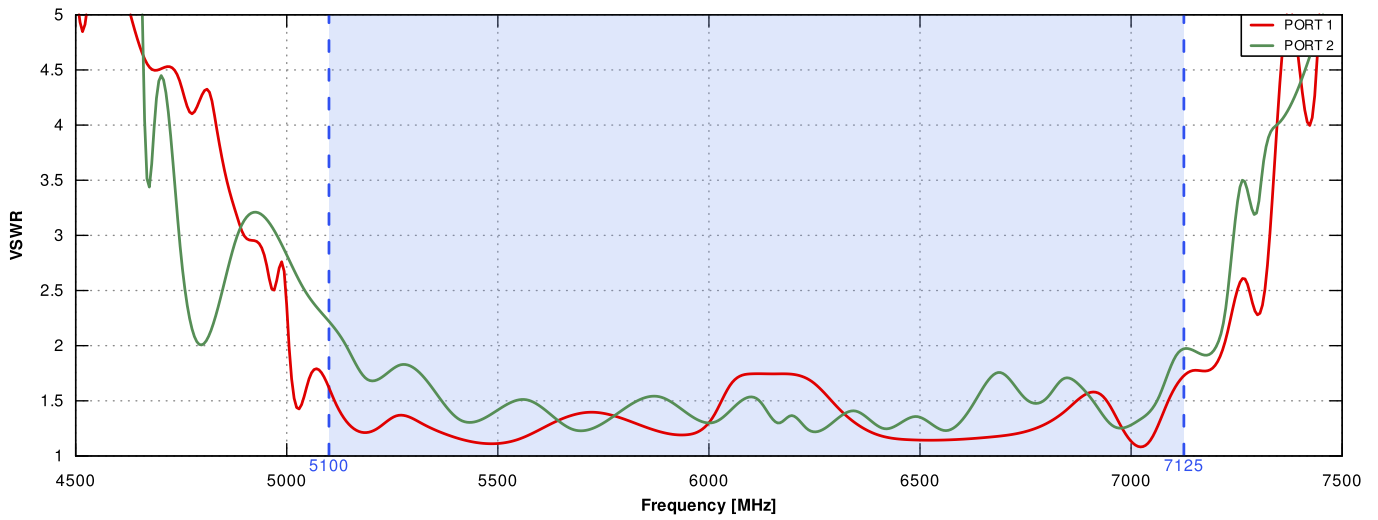

MADE IN **EUROPE**

WI-FI SPECIFICATION

FREQUENCY	5.1 - 7.125GHz
GAIN	14 dBi
VSWR	< 2.00
BEAMWIDTH	90°/16°
POLARIZATION	Horizontal Vertical
IMPEDANCE	50 Ω
FRONT-TO-BACK	> 25dB
MAX INPUT POWER	50W
DC GROUND	Yes

PLOTS

VSWR

Gain

PORT 1 From 5.1GHz to 6.9GHz

PORT 2 From 5.1GHz to 6.9GHz

DIMENSIONS