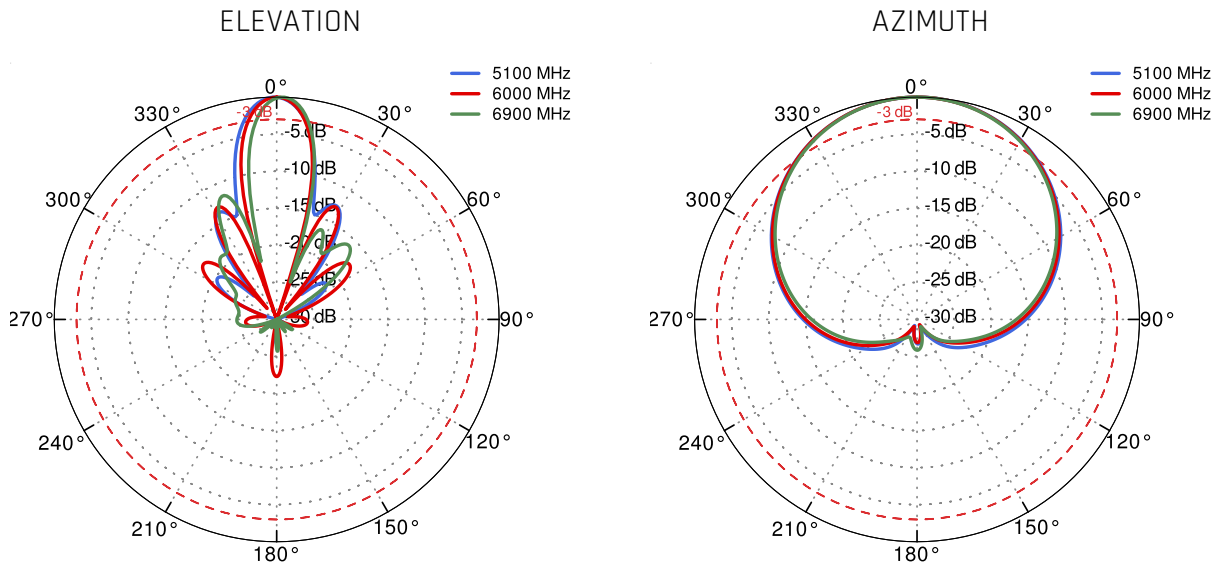

QuSector S57-14HV-90-2 Nf

QuSector S57-14HV-90-2 offers a 90 degrees, 14dBi gain signal with two Nf connectors. It is a perfect indoor and outdoor device for industrial installations.

QuSector S57-14HV-90-2 Nf is a concurrent, Wi-Fi 6e / 7, H&V polarity, MIMO 2x2 panel antenna. It simultaneously operates at **5.1GHz** and **7.125GHz** with **14dBi gain**. Due to its high gain, it can be used on short or medium distances, for example for hotspots in schools, stadiums, offices or public places. It is a futureproof solution with **Wi-Fi 6E** and **Wi-Fi 7** support. High quality injection moulded enclosure allows to implement it alongside with indoor and IP68 outdoor solutions.

MADE IN **EUROPE**

WI-FI SPECIFICATION

FREQUENCY	5.1 - 7.125GHz
GAIN	14 dBi
VSWR	< 2.00
BEAMWIDTH	90°/16°
POLARIZATION	Horizontal Vertical
IMPEDANCE	50 Ω
FRONT-TO-BACK	> 25dB
MAX INPUT POWER	50W
DC GROUND	Yes

MECHANICAL SPECIFICATION

MATERIAL	ABS
CONNECTOR	2xNf
OUTER DIMENSIONS	272 x 276 x 77 mm 10.71 x 10.87 x 3.03 inch
WEIGHT	1.8 kg
OPERATING TEMPERATURE	-40°C to +80°C -40°F to 176°F

MOUNTING KIT

DIMENSIONS	9.9 x 10.5 x 14.8 cm 3.9 x 4.13 x 5.83 inch
REGULATION RANGE	+/- 30°
MAST DIAMETER RANGE	25 - 66mm 0.98-2.60 inch
MATERIAL	Polyamide with fiberglass + galvanized steel U-Bolts
MOUNTING PLACE	Wall or ceiling or mast

PLOTS

VSWR

Gain

PORT 1 From 5.1GHz to 6.9GHz

PORT 2 From 5.1GHz to 6.9GHz

DIMENSIONS