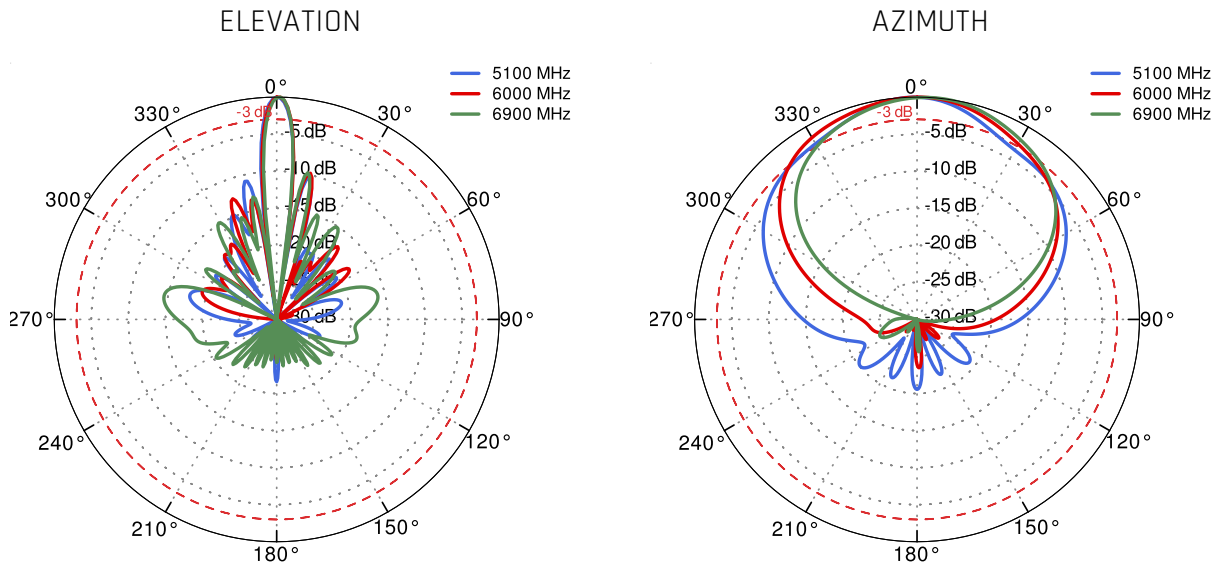

QuSector S57-17HV-90-2 Nf

QuSector S57-17HV-90-2 offers a 90 degrees, 17dBi gain signal with two Nf connectors. It is a perfect indoor and outdoor device for industrial installations.

QuSector S57-17HV-90-2 Nf is a concurrent, Wi-Fi 6e / 7, H&V polarity, MIMO 2x2 panel antenna. It simultaneously operates at **5.1GHz** and **7.125GHz** with **17dBi gain**. Due to its high gain, it can be used on short or medium distances, for example for hotspots in schools, stadiums, offices or public places. It is a futureproof solution with **Wi-Fi 6E** and **Wi-Fi 7** support. High quality injection moulded enclosure allows to implement it alongside with indoor and IP67 outdoor solutions.

 MADE IN **EUROPE**

WI-FI SPECIFICATION

FREQUENCY	5.1 - 7.125GHz
GAIN	17 dBi
VSWR	< 2.00
BEAMWIDTH	90°/8°
POLARIZATION	Horizontal Vertical
IMPEDANCE	50 Ω
FRONT-TO-BACK	> 20dB
MAX INPUT POWER	50W
DC GROUND	Yes

MECHANICAL SPECIFICATION

MATERIAL	ABS
CONNECTOR	2xNf
OUTER DIMENSIONS	292 x 486 x 106 mm 11.5 x 19.13 x 4.17 inch
WEIGHT	1.8 kg
OPERATING TEMPERATURE	-40°C to +80°C -40°F to 176°F

MOUNTING KIT

DIMENSIONS	9.9 x 10.5 x 14.8 cm 3.9 x 4.13 x 5.83 inch
REGULATION RANGE	+/- 30°
MAST DIAMETER RANGE	25 - 66mm 0.98-2.60 inch
MATERIAL	Polyamide with fiberglass + galvanized steel U-Bolts
MOUNTING PLACE	Wall or ceiling or mast

PLOTS

VSWR

Gain

PORT 1 From 5.1GHz to 6.9GHz

PORT 2 From 5.1GHz to 6.9GHz

DIMENSIONS