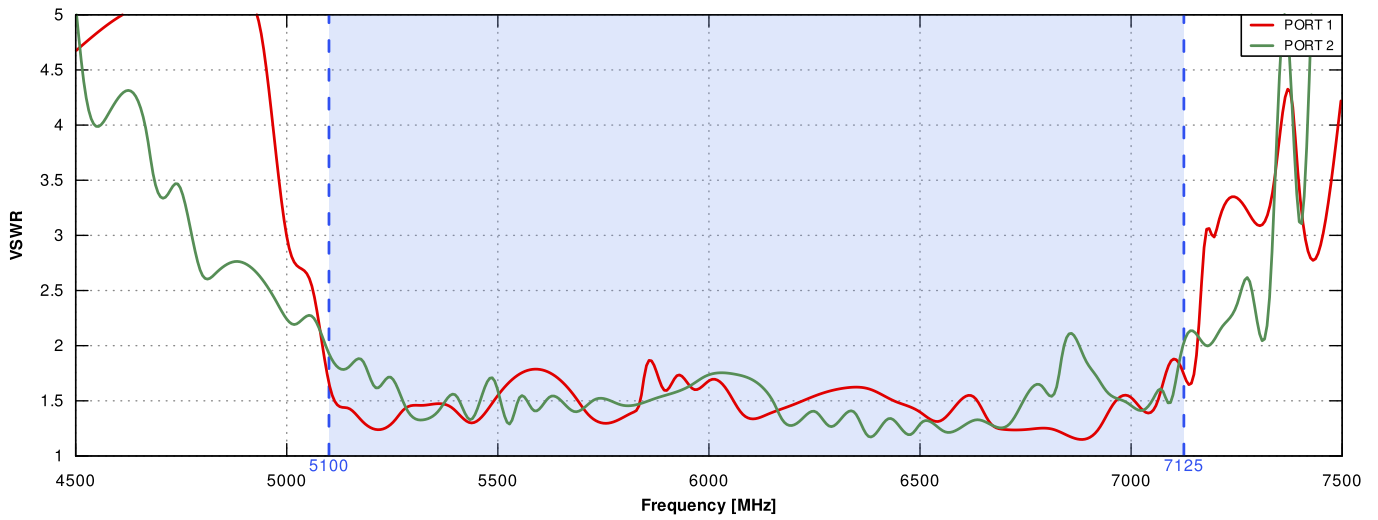

MADE IN **EUROPE**

WI-FI SPECIFICATION

FREQUENCY	5.1 - 7.125GHz
GAIN	17 dBi
VSWR	< 2.00
BEAMWIDTH	90°/8°
POLARIZATION	Horizontal Vertical
IMPEDANCE	50 Ω
FRONT-TO-BACK	> 20dB
MAX INPUT POWER	50W
DC GROUND	Yes

MECHANICAL SPECIFICATION

MATERIAL	ABS
CONNECTOR	2xNf
OUTER DIMENSIONS	292 x 486 x 106 mm 11.5 x 19.13 x 4.17 inch
WEIGHT	1.8 kg
OPERATING TEMPERATURE	-40°C to +80°C -40°F to 176°F

MOUNTING KIT

DIMENSIONS	9.9 x 10.5 x 14.8 cm 3.9 x 4.13 x 5.83 inch
REGULATION RANGE	+/- 30°
MAST DIAMETER RANGE	25 - 66mm 0.98-2.60 inch
MATERIAL	Polyamide with fiberglass + galvanized steel U-Bolts
MOUNTING PLACE	Wall or ceiling or mast

PLOTS

VSWR

Gain

PORT 1 From 5.1GHz to 6.9GHz

PORT 2 From 5.1GHz to 6.9GHz

DIMENSIONS