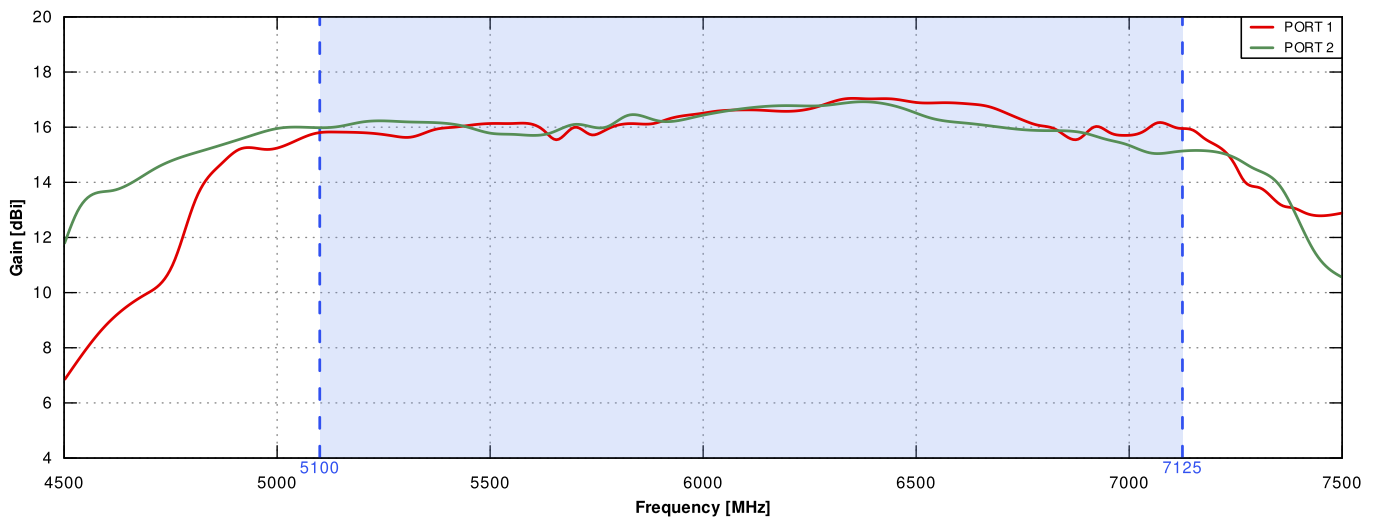

COMPATIBLE ROUTERS

VARIANT: SS57.17HV.90.2NF

RAJANT	BreadCrumb ES1-2450IS, BreadCrumb ES1-2450CS, BreadCrumb LX5-2255A, BreadCrumb LX5-2255C, BreadCrumb LX5-2295C, BreadCrumb LX5-2955C, Hawk BreadCrumb FE1-2450 / FE1-2450A, Sparrow BreadCrumb ME5-2450CS
CISCO	Catalyst IW9165D
RAJANT	BreadCrumb ES1-2450IS, BreadCrumb ES1-2450CS, BreadCrumb LX5-2255A, BreadCrumb LX5-2255C, BreadCrumb LX5-2295C, BreadCrumb LX5-2955C, Hawk BreadCrumb FE1-2450 / FE1-2450A, Sparrow BreadCrumb ME5-2450CS
SEMTECH (SIERRA WIRELESS)	AirLink RX55

PLOTS

VSWR

Gain

PORT 1 From 5.1GHz to 6.9GHz

PORT 2 From 5.1GHz to 6.9GHz

DIMENSIONS