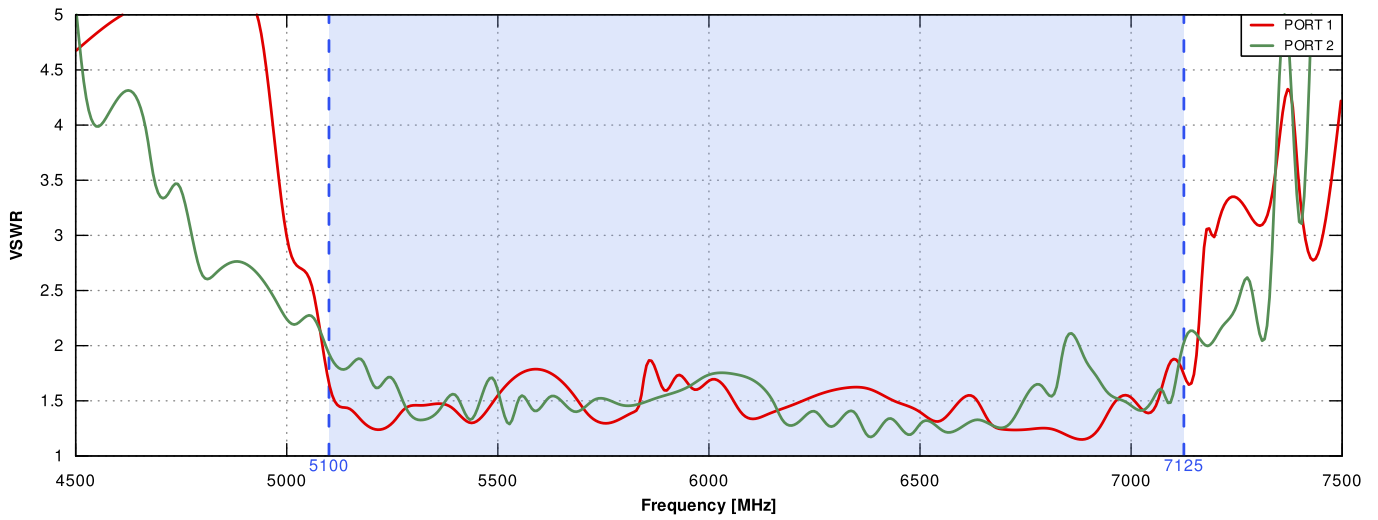

 MADE IN **EUROPE**

WI-FI SPECIFICATION

FREQUENCY	5.1 - 7.125GHz
GAIN	17 dBi
VSWR	< 2.00
BEAMWIDTH	90°/8°
POLARIZATION	Horizontal Vertical
IMPEDANCE	50 Ω
FRONT-TO-BACK	> 20dB
MAX INPUT POWER	50W
DC GROUND	Yes

MECHANICAL SPECIFICATION

MATERIAL	ABS
CONNECTOR	2xNf
OUTER DIMENSIONS	292 x 486 x 106 mm 11.5 x 19.13 x 4.17 inch
WEIGHT	1.8 kg
OPERATING TEMPERATURE	-40°C to +80°C -40°F to 176°F

MOUNTING KIT

DIMENSIONS	9.9 x 10.5 x 14.8 cm 3.9 x 4.13 x 5.83 inch
REGULATION RANGE	+/- 30°
MAST DIAMETER RANGE	25 - 66mm 0.98-2.60 inch
MATERIAL	Polyamide with fiberglass + galvanized steel U-Bolts
MOUNTING PLACE	Wall or ceiling or mast

PLOTS

VSWR

Gain

PORT 1 From 5.1GHz to 6.9GHz

PORT 2 From 5.1GHz to 6.9GHz

DIMENSIONS