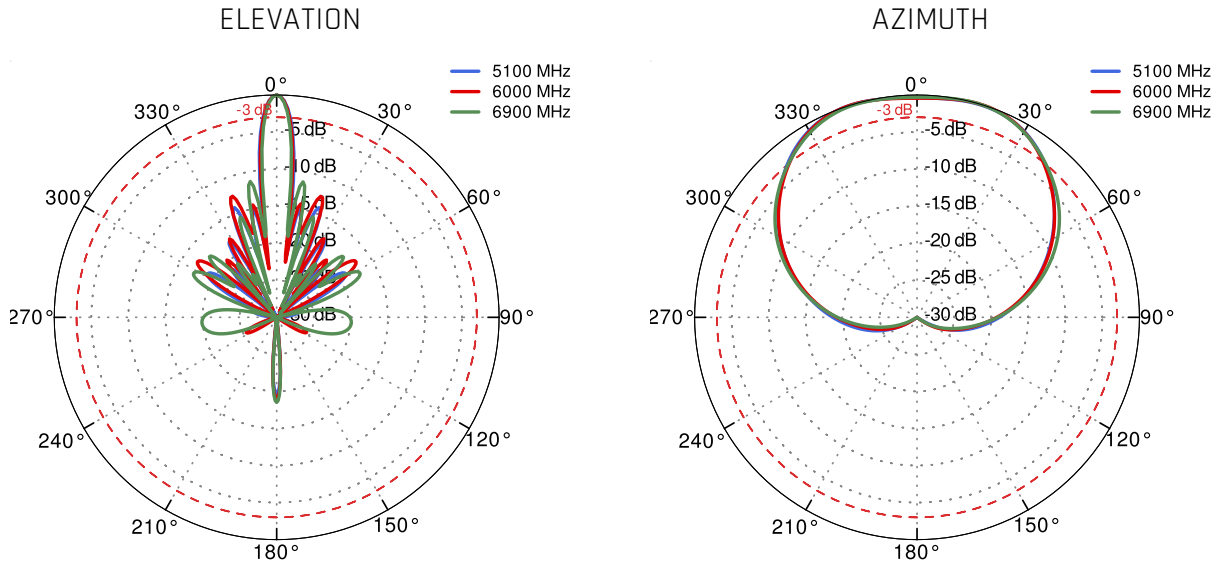

QuSector S57-17HV-90-2 Nf

QuSector S57-17HV-90-2 offers a 90 degrees, 17dBi gain signal with two Nf connectors. It is a perfect indoor and outdoor device for industrial installations.

QuSector S57-17HV-90-2 Nf is a concurrent, Wi-Fi 6e / 7, H&V polarity, MIMO 2x2 panel antenna. It simultaneously operates at **5.1GHz** and **7.125GHz** with **17dBi gain**. Due to its high gain, it can be used on short or medium distances, for example for hotspots in schools, stadiums, offices or public places. It is a futureproof solution with **Wi-Fi 6E** and **Wi-Fi 7** support. High quality injection moulded enclosure allows to implement it alongside with indoor and IP67 outdoor solutions.

 MADE IN **EUROPE**

WI-FI SPECIFICATION

FREQUENCY	5.1 - 7.125GHz
GAIN	17 dBi
VSWR	< 2.00
BEAMWIDTH	90°/8°
POLARIZATION	Horizontal Vertical
IMPEDANCE	50 Ω
FRONT-TO-BACK	> 20dB
MAX INPUT POWER	50W
DC GROUND	Yes

MECHANICAL SPECIFICATION

MATERIAL	ABS
CONNECTOR	2xNf
OUTER DIMENSIONS	292 x 486 x 106 mm 11.5 x 19.13 x 4.17 inch
WEIGHT	1.8 kg
OPERATING TEMPERATURE	-40°C to +80°C -40°F to 176°F

MOUNTING KIT

DIMENSIONS	9.9 x 10.5 x 14.8 cm 3.9 x 4.13 x 5.83 inch
REGULATION RANGE	+/- 30°
MAST DIAMETER RANGE	25 - 66mm 0.98-2.60 inch
MATERIAL	Polyamide with fiberglass + galvanized steel U-Bolts
MOUNTING PLACE	Wall or ceiling or mast

PLOTS

VSWR

Gain

PORT 1 From 5.1GHz to 6.9GHz

PORT 2 From 5.1GHz to 6.9GHz

DIMENSIONS