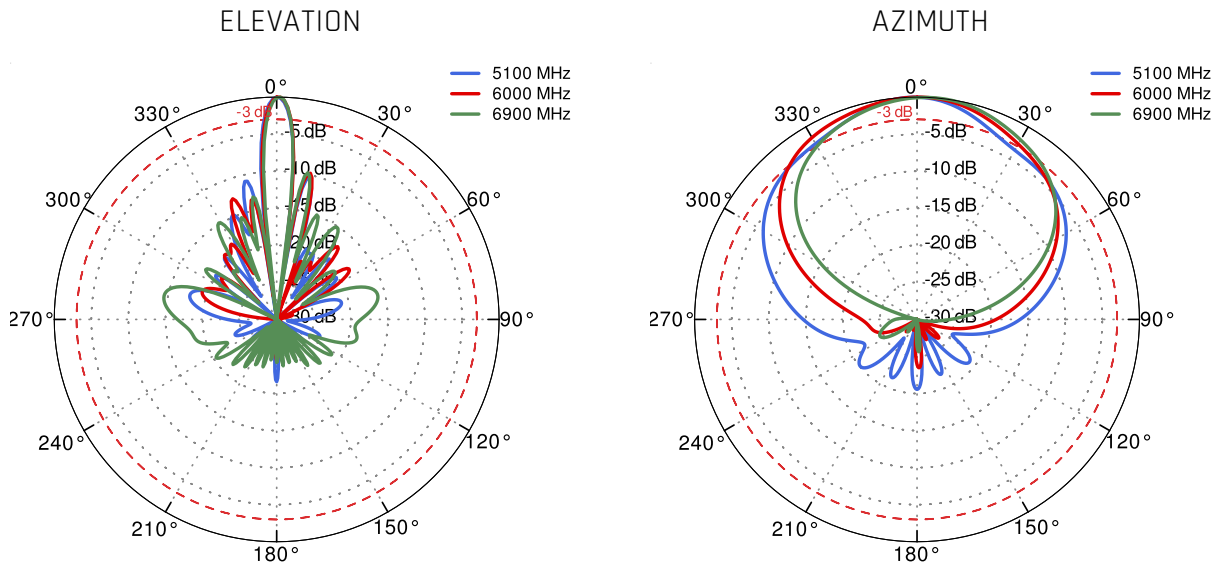

QuSector S57-17HV-90-2 Nf

QuSector S57-17HV-90-2 offers a 90 degrees, 17dBi gain signal with two Nf connectors. It is a perfect indoor and outdoor device for industrial installations.

QuSector S57-17HV-90-2 Nf is a concurrent, Wi-Fi 6e / 7, H&V polarity, MIMO 2x2 panel antenna. It simultaneously operates at **5.1GHz** and **7.125GHz** with **17dBi gain**. Due to its high gain, it can be used on short or medium distances, for example for hotspots in schools, stadiums, offices or public places. It is a futureproof solution with **Wi-Fi 6E** and **Wi-Fi 7** support. High quality injection moulded enclosure allows to implement it alongside with indoor and IP67 outdoor solutions.

MADE IN **EUROPE**

WI-FI SPECIFICATION

FREQUENCY	5.1 - 7.125GHz
GAIN	17 dBi
VSWR	< 2.00
BEAMWIDTH	90°/8°
POLARIZATION	Horizontal Vertical
IMPEDANCE	50 Ω
FRONT-TO-BACK	> 20dB
MAX INPUT POWER	50W
DC GROUND	Yes

MECHANICAL SPECIFICATION

MATERIAL	ABS
CONNECTOR	2xNf
OUTER DIMENSIONS	292 x 486 x 106 mm 11.5 x 19.13 x 4.17 inch
WEIGHT	1.8 kg
OPERATING TEMPERATURE	-40°C to +80°C -40°F to 176°F

MOUNTING KIT

DIMENSIONS	9.9 x 10.5 x 14.8 cm 3.9 x 4.13 x 5.83 inch
REGULATION RANGE	+/- 30°
MAST DIAMETER RANGE	25 - 66mm 0.98-2.60 inch
MATERIAL	Polyamide with fiberglass + galvanized steel U-Bolts
MOUNTING PLACE	Wall or ceiling or mast

PLOTS

VSWR

Gain

PORT 1 From 5.1GHz to 6.9GHz

PORT 2 From 5.1GHz to 6.9GHz

DIMENSIONS