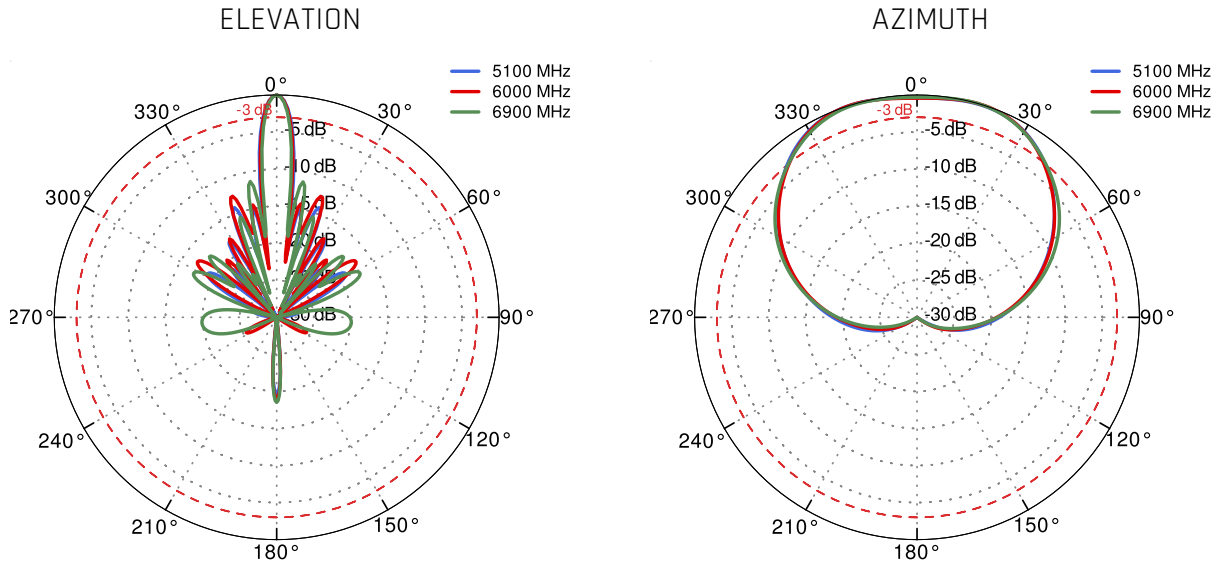

QuSector S57-17HV-90-2 Nf

QuSector S57-17HV-90-2 offers a 90 degrees, 17dBi gain signal with two Nf connectors. It is a perfect indoor and outdoor device for industrial installations.

QuSector S57-17HV-90-2 Nf is a concurrent, Wi-Fi 6e / 7, H&V polarity, MIMO 2x2 panel antenna. It simultaneously operates at **5.1GHz** and **7.125GHz** with **17dBi gain**. Due to its high gain, it can be used on short or medium distances, for example for hotspots in schools, stadiums, offices or public places. It is a futureproof solution with **Wi-Fi 6E** and **Wi-Fi 7** support. High quality injection moulded enclosure allows to implement it alongside with indoor and IP67 outdoor solutions.

MADE IN **EUROPE**

WI-FI SPECIFICATION

FREQUENCY	5.1 - 7.125GHz
GAIN	17 dBi
VSWR	< 2.00
BEAMWIDTH	90°/8°
POLARIZATION	Horizontal Vertical
IMPEDANCE	50 Ω
FRONT-TO-BACK	> 20dB
MAX INPUT POWER	50W
DC GROUND	Yes

MECHANICAL SPECIFICATION

MATERIAL	ABS
CONNECTOR	2xNf
OUTER DIMENSIONS	292 x 486 x 106 mm 11.5 x 19.13 x 4.17 inch
WEIGHT	1.8 kg
OPERATING TEMPERATURE	-40°C to +80°C -40°F to 176°F

MOUNTING KIT

DIMENSIONS	9.9 x 10.5 x 14.8 cm 3.9 x 4.13 x 5.83 inch
REGULATION RANGE	+/- 30°
MAST DIAMETER RANGE	25 - 66mm 0.98-2.60 inch
MATERIAL	Polyamide with fiberglass + galvanized steel U-Bolts
MOUNTING PLACE	Wall or ceiling or mast

PLOTS

VSWR

Gain

PORT 1 From 5.1GHz to 6.9GHz

PORT 2 From 5.1GHz to 6.9GHz

DIMENSIONS