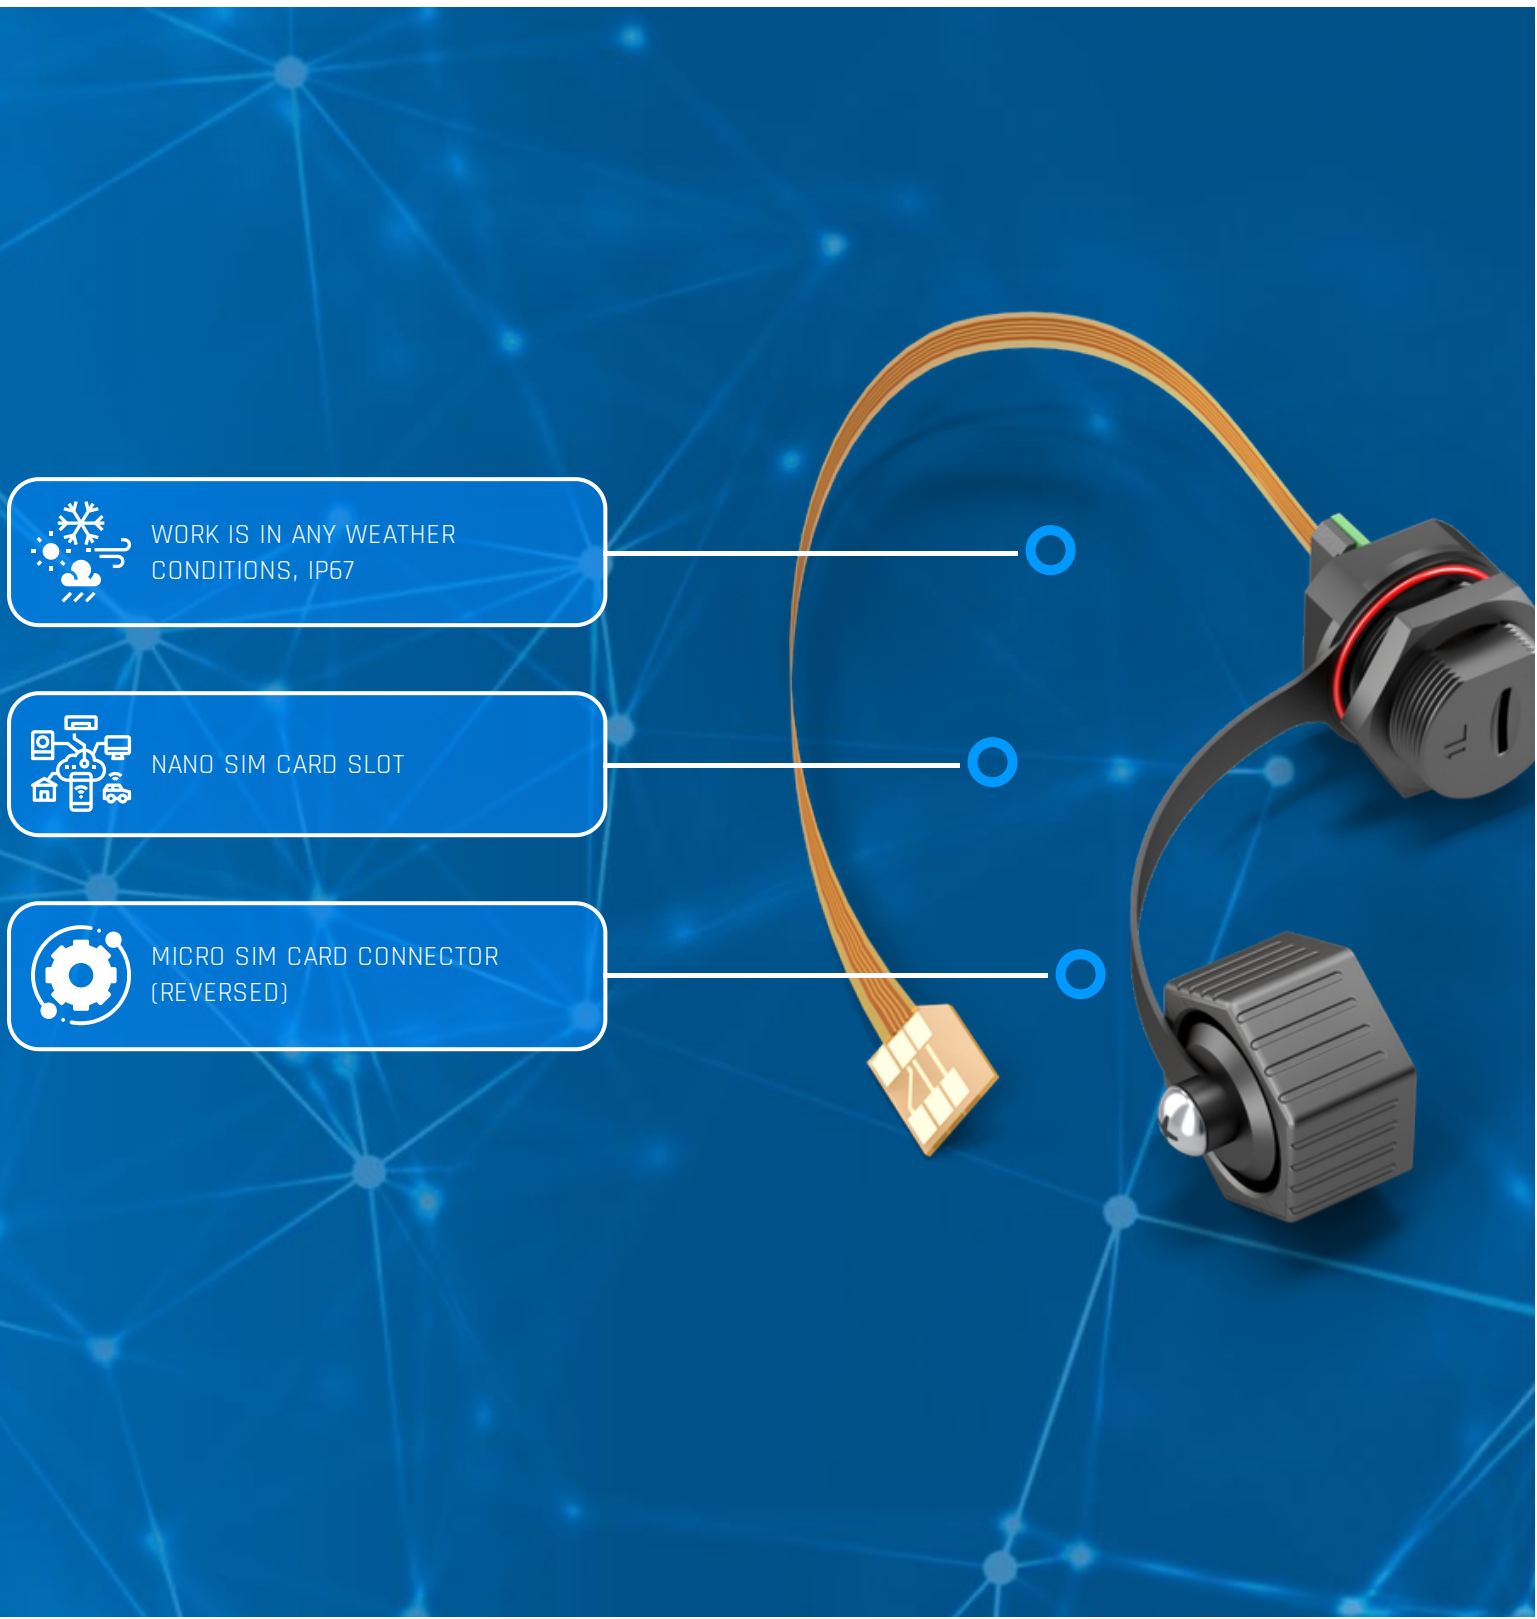

QuSIM outdoor slot Nano-Micro

Outdoor Nano slot - Micro SIM adapter

Waterproof outdoor SIM card slot adapter Micro SIM to Nano SIM for all routers & motherboards with Nano SIM slots.

 WORK IS IN ANY WEATHER CONDITIONS, IP67

 NANO SIM CARD SLOT

 MICRO SIM CARD CONNECTOR (REVERSED)

MECHANICAL SPECIFICATION

SIM CARD CONNECTOR TYPE	Micro SIM
SIM CARD SLOT TYPE	Nano SIM
LENGTH	20cm flexible tape
MOUNTING HOLE	M21 with cutoff 19.2mm
INGRESS PROTECTION	IP67
OPERATING TEMPERATURE	-20°C ... +45°C

DIMENSIONS