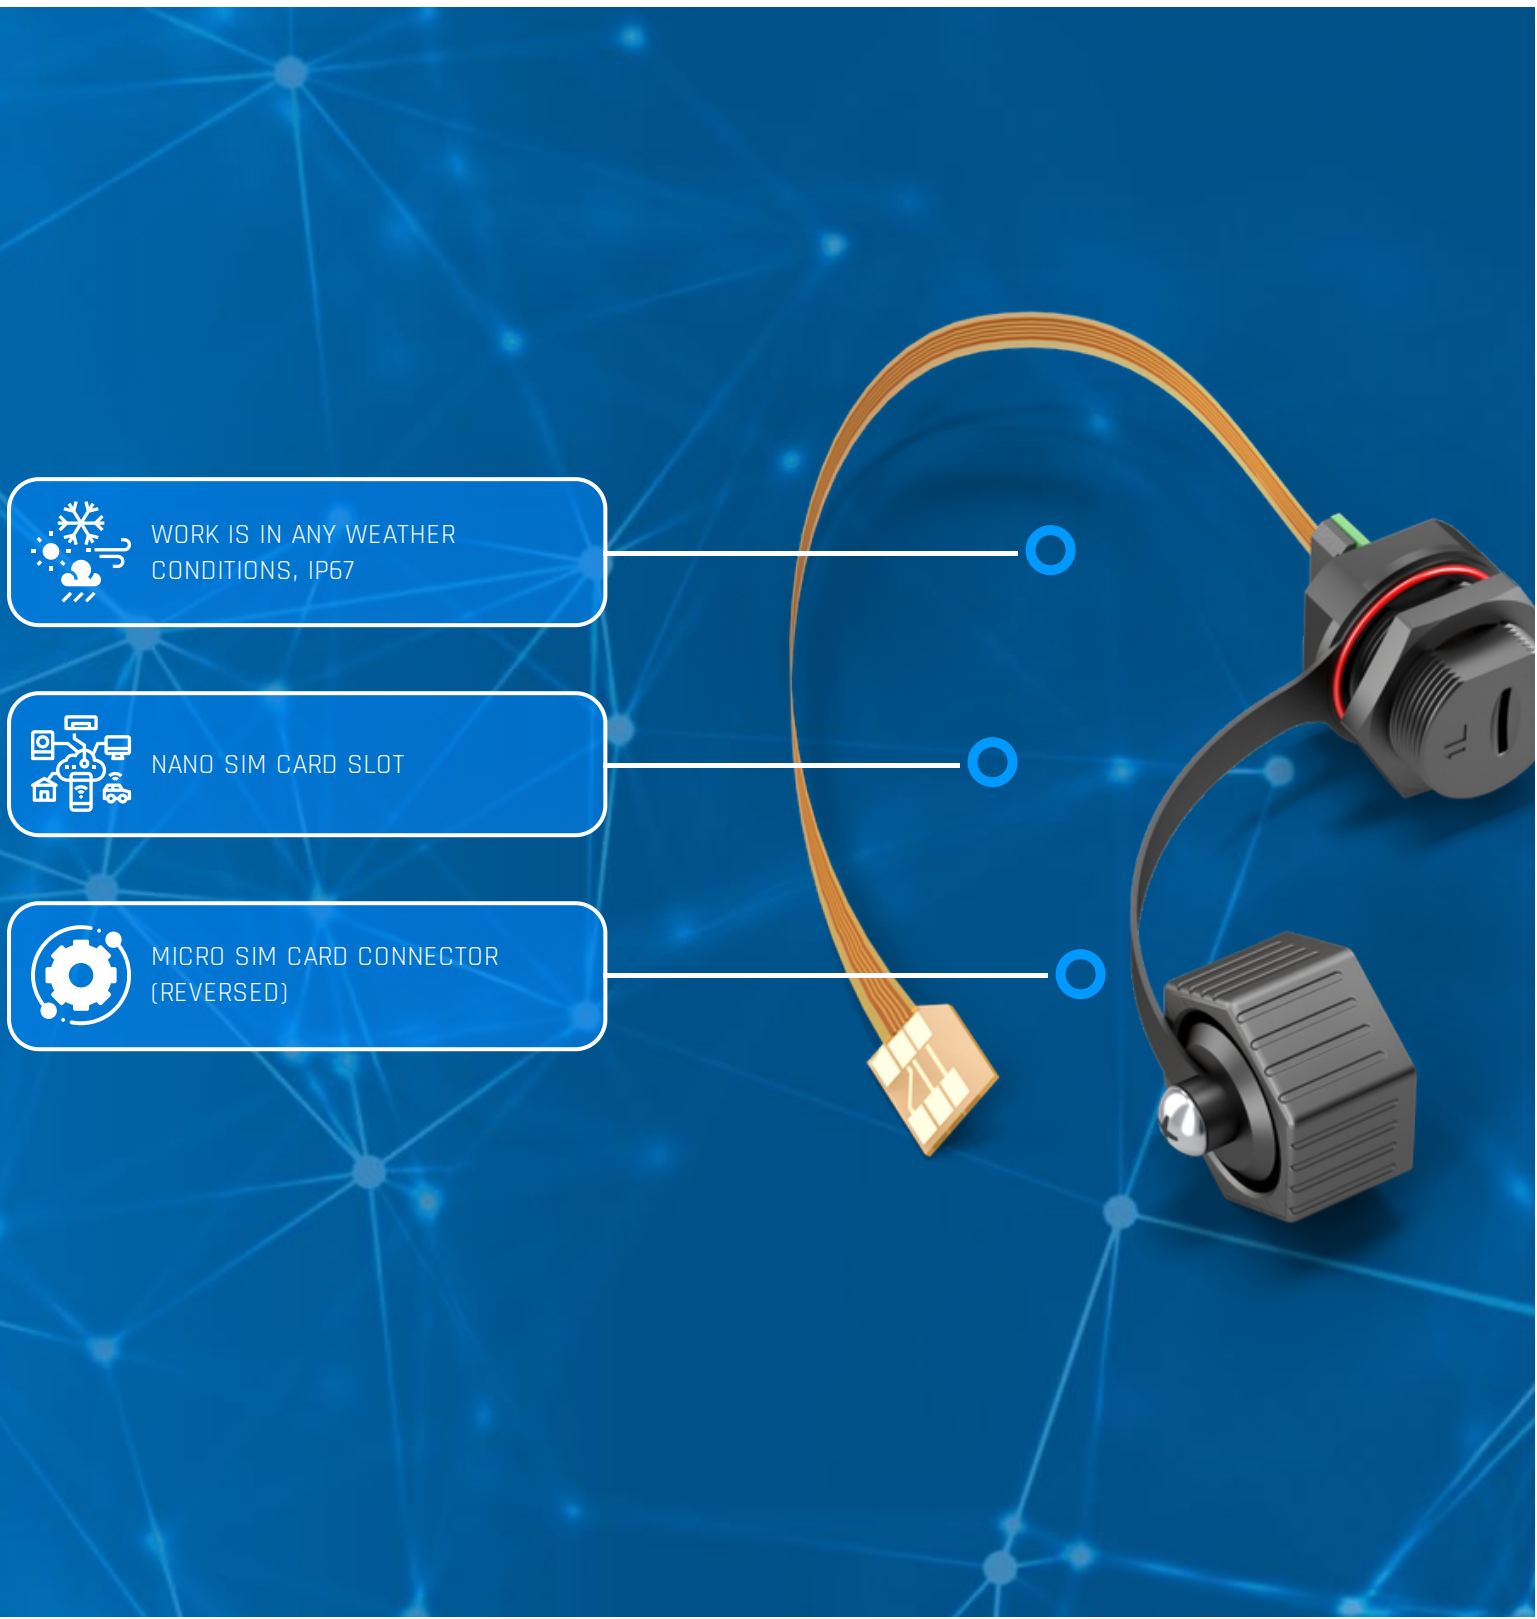

QuSIM outdoor slot Nano-Micro

Outdoor Nano slot - Micro SIM adapter

Waterproof outdoor SIM card slot adapter Micro SIM to Nano SIM for all routers & motherboards with Nano SIM slots.

WORK IS IN ANY WEATHER
CONDITIONS, IP67

NANO SIM CARD SLOT

MICRO SIM CARD CONNECTOR
(REVERSED)

MECHANICAL SPECIFICATION

SIM CARD CONNECTOR TYPE	Micro SIM
SIM CARD SLOT TYPE	Nano SIM
LENGTH	20cm flexible tape
MOUNTING HOLE	M21 with cutoff 19.2mm
INGRESS PROTECTION	IP67
OPERATING TEMPERATURE	-20°C ... +45°C

DIMENSIONS