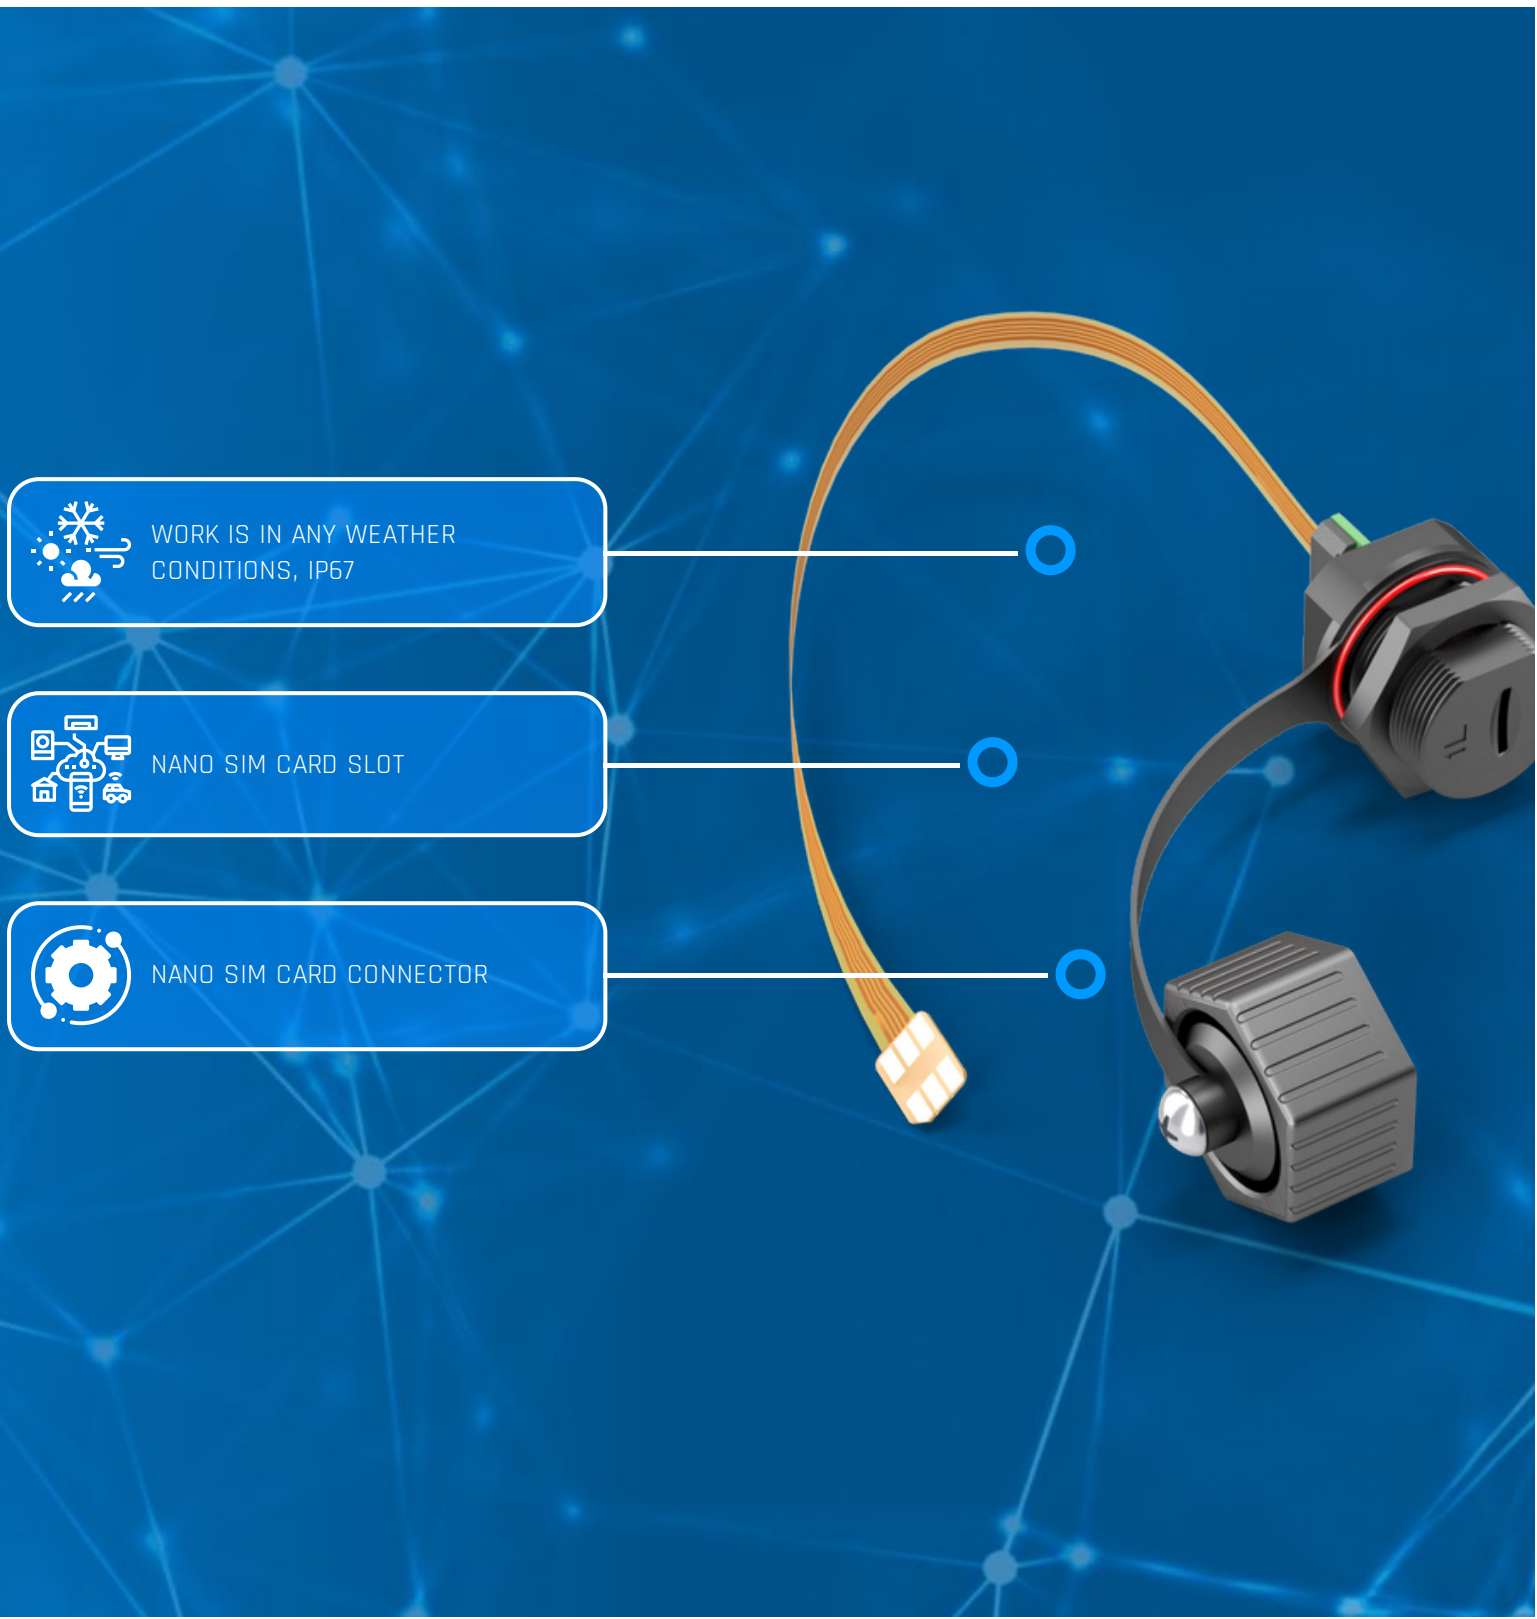

# QuSIM outdoor slot Nano-Nano

## Outdoor Nano slot - Nano SIM adapter

Waterproof outdoor SIM card slot adapter nano SIM to nano SIM for all routers & motherboards with Nano SIM slots.

WORK IS IN ANY WEATHER  
CONDITIONS, IP67

NANO SIM CARD SLOT

NANO SIM CARD CONNECTOR

# MECHANICAL SPECIFICATION

<b>SIM CARD CONNECTOR TYPE</b>	Nano SIM
<b>SIM CARD SLOT TYPE</b>	Nano SIM
<b>LENGTH</b>	20cm flexible tape
<b>MOUNTING HOLE</b>	M21 with cutoff 19.2mm
<b>INGRESS PROTECTION</b>	IP67
<b>OPERATING TEMPERATURE</b>	-20°C ... +45°C