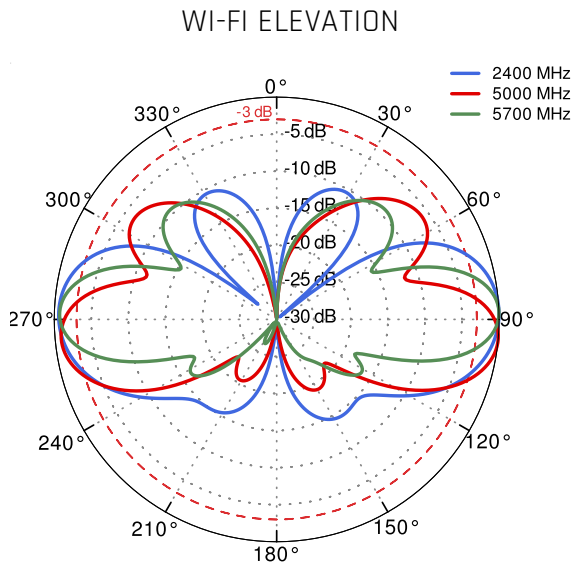

OUTDOOR ANTENNA WORKS IN **ANY WEATHER CONDITIONS**, IP68

ANTENNA **PERFECTLY MATCHED** WITH THE ROUTER

WALL OR MAST MOUNTING SYSTEM

MADE IN **EUROPE**

LTE ANTENNA SPECIFICATION

FREQUENCY	694 - 960 MHz 1.7 - 2.2 GHz 2.2 - 2.7 GHz
SUPPORTED LTE/5G BANDS	1, 2, 3, 4, 5, 7, 8, 9, 10, 12, 13, 14, 17, 18, 19, 20, 25, 26, 27, 28, 29, 30, 33, 34, 35, 36, 37, 38, 39, 40, 41, 44, 53, 65, 66, 67, 68, 69, 85, 103, n80, n81, n82, n83, n84, n85, n89, n90, n95, n97, n98, n100, n101, n256
GAIN	694 - 960 MHz : 2 dBi 1.7 - 2.2 GHz : 2 dBi 2.2 - 2.7 GHz : 4 dBi
VSWR	<1.60, max <2.00
BEAMWIDTH	360°/35° ±5°
POLARIZATION	Vertical
IMPEDANCE	50 Ω

LTE / 4G WCS DARS

2300 MHz	30	40	n97					2400 MHz
-------------	----	----	-----	--	--	--	--	-------------

LTE / 4G

2400 MHz	7	38	41	53	69	n90		2700 MHz
-------------	---	----	----	----	----	-----	--	-------------

PLOTS

VSWR for LTE antenna

VSWR for Wi-Fi antenna

Gain for LTE antenna

Gain for Wi-Fi antenna

LTE from 700MHz to 900MHz

LTE from 1.71GHz to 2.17GHz

LTE from 2.3GHz to 2.7GHz

Wi-Fi 2.4GHz and 5.7GHz

DIMENSIONS