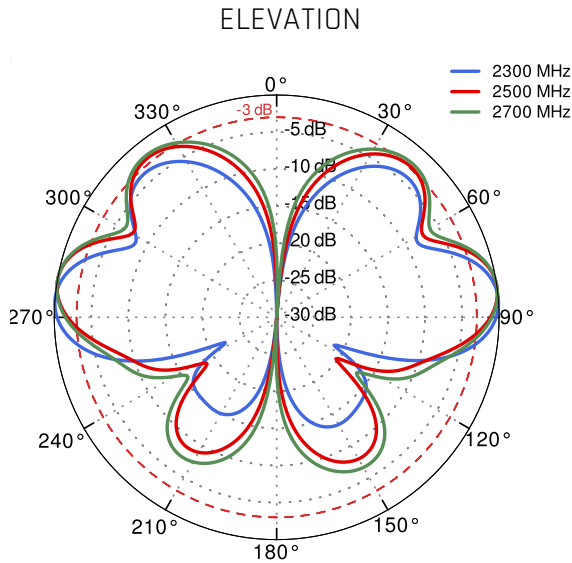

MECHANICAL SPECIFICATION

MATERIALS	ABS, aluminum, PTFE
CONNECTOR TYPE	RJ45
INGRESS PROTECTION	IP68
DIMENSIONS	160 x 160 x 240 mm 6.3 x 6.3 x 9.45 inch
WEIGHT	1.5 kg 3.31 lbs
OPERATING TEMPERATURE	From -40°C to 75°C From -40°F to 167°F
ENCLOSURE RECOMMENDED TIGHTENING TORQUE	0.5 - 0.7 Nm
MAST DIAMETER	25-66 mm 0.98-2.60 inch

LTE / 4G WCS DARS

2300 MHz	30	40	n97					2400 MHz
-------------	----	----	-----	--	--	--	--	-------------

LTE / 4G

2400 MHz	7	38	41	53	69	n90		2700 MHz
-------------	---	----	----	----	----	-----	--	-------------

PLOTS

VSWR for LTE antenna

VSWR for Wi-Fi antenna

Gain for LTE antenna

Gain for Wi-Fi antenna

LTE from 700MHz to 900MHz

LTE from 1.71GHz to 2.17GHz

LTE from 2.3GHz to 2.7GHz

Wi-Fi 2.4GHz and 5.7GHz

DIMENSIONS