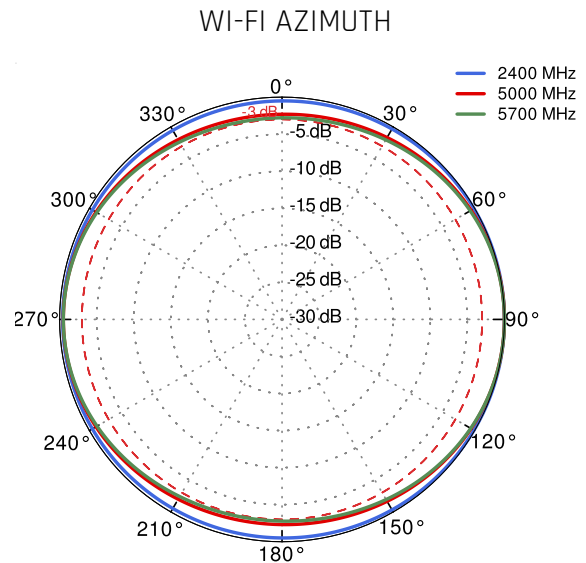

OUTDOOR ANTENNA WORKS IN **ANY WEATHER CONDITIONS**, IP68

ANTENNA **PERFECTLY MATCHED** WITH THE ROUTER

WALL OR MAST MOUNTING SYSTEM

MADE IN **EUROPE**

LTE ANTENNA SPECIFICATION

FREQUENCY	694 - 960 MHz 1.7 - 2.2 GHz 2.2 - 2.7 GHz
SUPPORTED LTE/5G BANDS	1, 2, 3, 4, 5, 7, 8, 9, 10, 12, 13, 14, 17, 18, 19, 20, 25, 26, 27, 28, 29, 30, 33, 34, 35, 36, 37, 38, 39, 40, 41, 44, 53, 65, 66, 67, 68, 69, 85, 103, n80, n81, n82, n83, n84, n85, n89, n90, n95, n97, n98, n100, n101, n256
GAIN	694 - 960 MHz : 2 dBi 1.7 - 2.2 GHz : 2 dBi 2.2 - 2.7 GHz : 4 dBi
VSWR	<1.60, max <2.00
BEAMWIDTH	360°/35° ±5°
POLARIZATION	Vertical
IMPEDANCE	50 Ω

LTE / 4G WCS DARS

2300 MHz	30	40	n97					2400 MHz
-------------	----	----	-----	--	--	--	--	-------------

LTE / 4G

2400 MHz	7	38	41	53	69	n90		2700 MHz
-------------	---	----	----	----	----	-----	--	-------------

PLOTS

VSWR for LTE antenna

VSWR for Wi-Fi antenna

Gain for LTE antenna

Gain for Wi-Fi antenna

LTE from 700MHz to 900MHz

LTE from 1.71GHz to 2.17GHz

LTE from 2.3GHz to 2.7GHz

Wi-Fi 2.4GHz and 5.7GHz

DIMENSIONS