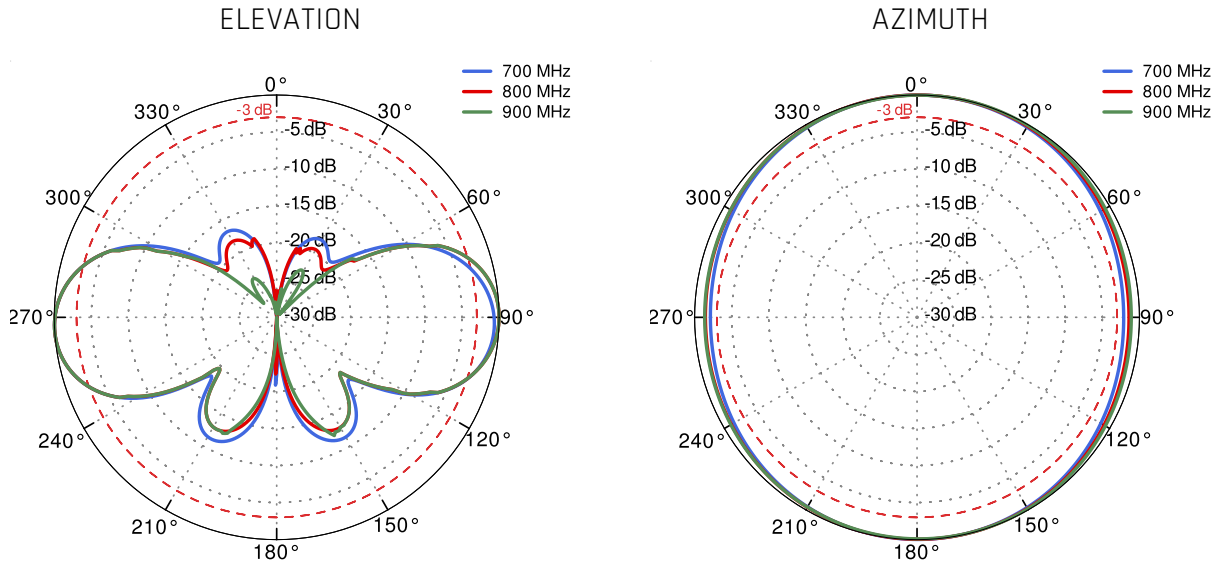

OUTDOOR ANTENNA WORKS IN **ANY WEATHER CONDITIONS**, IP68

ANTENNA **PERFECTLY MATCHED** WITH THE ROUTER

WALL OR MAST MOUNTING SYSTEM

MADE IN **EUROPE**

LTE ANTENNA SPECIFICATION

FREQUENCY	694 - 960 MHz 1.7 - 2.2 GHz 2.2 - 2.7 GHz
SUPPORTED LTE/5G BANDS	1, 2, 3, 4, 5, 7, 8, 9, 10, 12, 13, 14, 17, 18, 19, 20, 25, 26, 27, 28, 29, 30, 33, 34, 35, 36, 37, 38, 39, 40, 41, 44, 53, 65, 66, 67, 68, 69, 85, 103, n80, n81, n82, n83, n84, n85, n89, n90, n95, n97, n98, n100, n101, n256
GAIN	694 - 960 MHz : 2 dBi 1.7 - 2.2 GHz : 2 dBi 2.2 - 2.7 GHz : 4 dBi
VSWR	<1.60, max <2.00
BEAMWIDTH	360°/35° ±5°
POLARIZATION	Vertical
IMPEDANCE	50 Ω

LTE / 4G WCS DARS

2300 MHz	30	40	n97					2400 MHz
-------------	----	----	-----	--	--	--	--	-------------

LTE / 4G

2400 MHz	7	38	41	53	69	n90		2700 MHz
-------------	---	----	----	----	----	-----	--	-------------

PLOTS

VSWR for LTE antenna

VSWR for Wi-Fi antenna

Gain for LTE antenna

Gain for Wi-Fi antenna

LTE from 700MHz to 900MHz

LTE from 1.71GHz to 2.17GHz

LTE from 2.3GHz to 2.7GHz

Wi-Fi 2.4GHz and 5.7GHz

DIMENSIONS