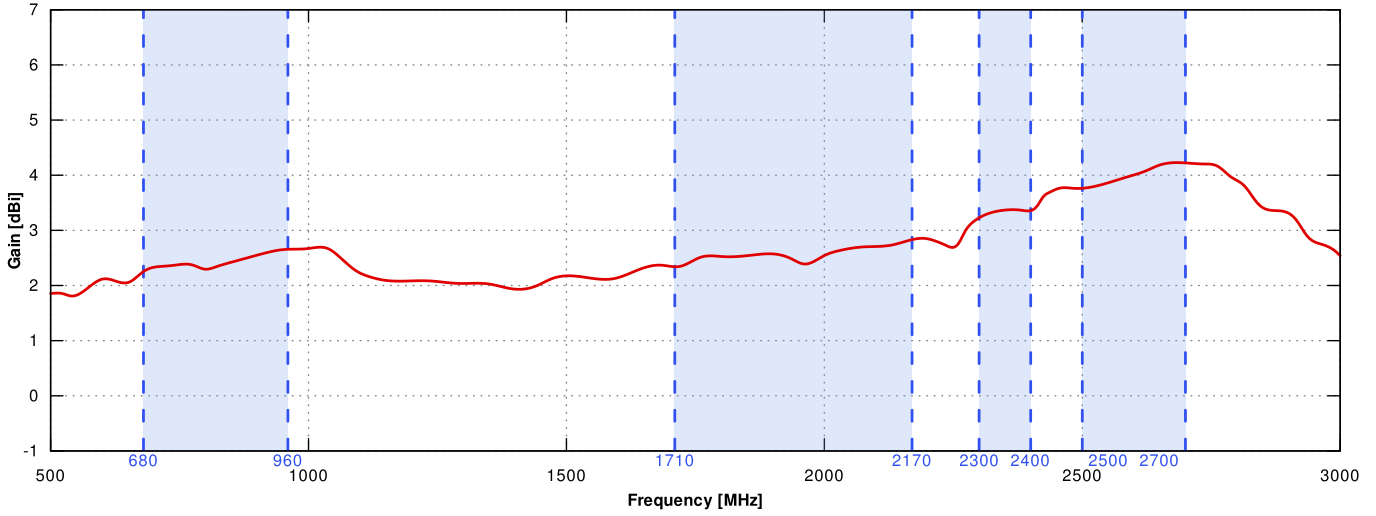

LTE / 4G WCS DARS

2300 MHz	30	40	n97					2400 MHz
-------------	----	----	-----	--	--	--	--	-------------

LTE / 4G

2400 MHz	7	38	41	53	69	n90		2700 MHz
-------------	---	----	----	----	----	-----	--	-------------

PLOTS

VSWR for LTE antenna

VSWR for Wi-Fi antenna

Gain for LTE antenna

Gain for Wi-Fi antenna

LTE from 700MHz to 900MHz

LTE from 1.71GHz to 2.17GHz

LTE from 2.3GHz to 2.7GHz

Wi-Fi 2.4GHz and 5.7GHz

DIMENSIONS