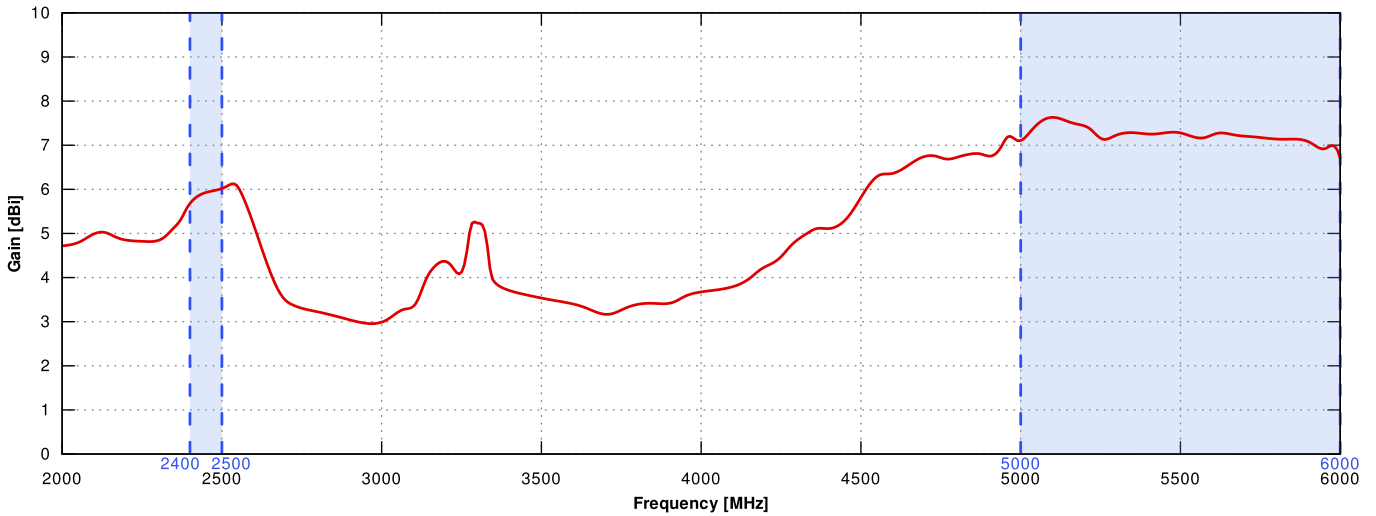

LTE / 4G WCS DARS

2300 MHz	30	40	n97					2400 MHz
-------------	----	----	-----	--	--	--	--	-------------

LTE / 4G

2400 MHz	7	38	41	53	69	n90		2700 MHz
-------------	---	----	----	----	----	-----	--	-------------

PLOTS

VSWR for LTE antenna

VSWR for Wi-Fi antenna

Gain for LTE antenna

Gain for Wi-Fi antenna

LTE from 700MHz to 900MHz

LTE from 1.71GHz to 2.17GHz

LTE from 2.3GHz to 2.7GHz

Wi-Fi 2.4GHz and 5.7GHz

DIMENSIONS