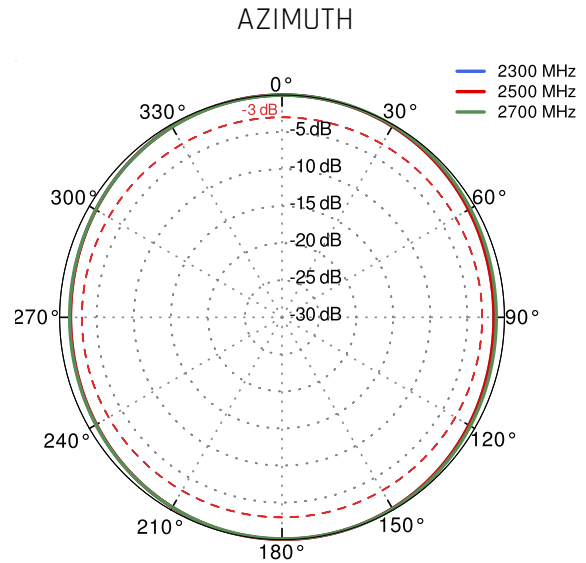

OUTDOOR ANTENNA WORKS IN **ANY WEATHER CONDITIONS**, IP68

ANTENNA **PERFECTLY MATCHED** WITH THE ROUTER

WALL OR MAST MOUNTING SYSTEM

MADE IN **EUROPE**

LTE ANTENNA SPECIFICATION

FREQUENCY	694 - 960 MHz 1.7 - 2.2 GHz 2.2 - 2.7 GHz
SUPPORTED LTE/5G BANDS	1, 2, 3, 4, 5, 7, 8, 9, 10, 12, 13, 14, 17, 18, 19, 20, 25, 26, 27, 28, 29, 30, 33, 34, 35, 36, 37, 38, 39, 40, 41, 44, 53, 65, 66, 67, 68, 69, 85, 103, n80, n81, n82, n83, n84, n85, n89, n90, n95, n97, n98, n100, n101, n256
GAIN	694 - 960 MHz : 2 dBi 1.7 - 2.2 GHz : 2 dBi 2.2 - 2.7 GHz : 4 dBi
VSWR	<1.60, max <2.00
BEAMWIDTH	360°/35° ±5°
POLARIZATION	Vertical
IMPEDANCE	50 Ω

LTE / 4G WCS DARS

2300 MHz	30	40	n97					2400 MHz
-------------	----	----	-----	--	--	--	--	-------------

LTE / 4G

2400 MHz	7	38	41	53	69	n90		2700 MHz
-------------	---	----	----	----	----	-----	--	-------------

PLOTS

VSWR for LTE antenna

VSWR for Wi-Fi antenna

Gain for LTE antenna

Gain for Wi-Fi antenna

LTE from 700MHz to 900MHz

LTE from 1.71GHz to 2.17GHz

LTE from 2.3GHz to 2.7GHz

Wi-Fi 2.4GHz and 5.7GHz

DIMENSIONS