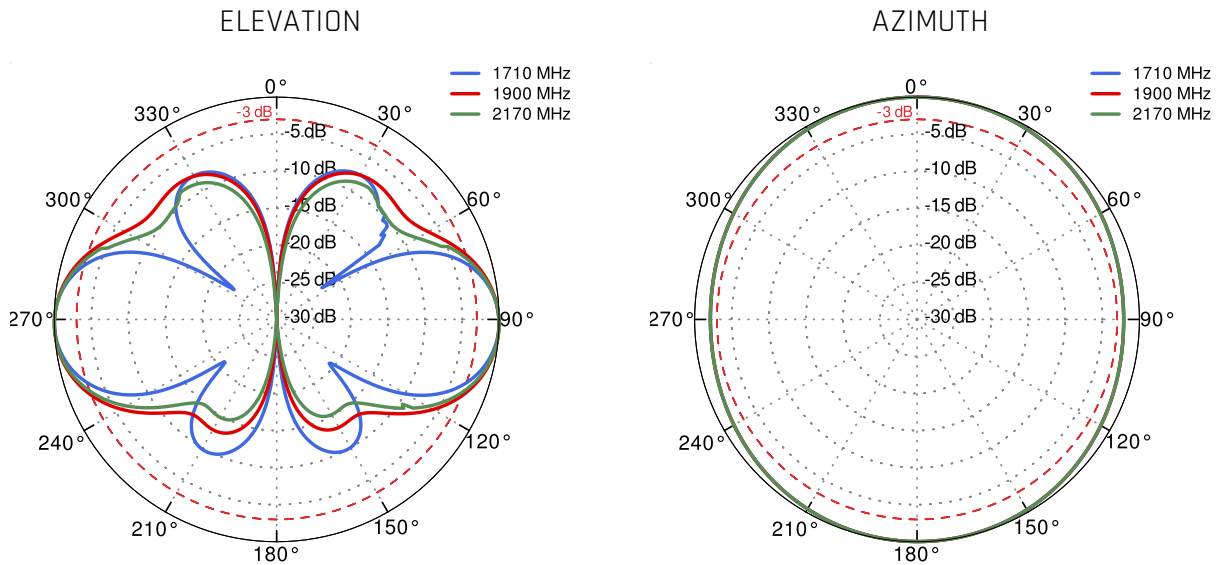

OUTDOOR ANTENNA WORKS IN **ANY WEATHER CONDITIONS**, IP68

ANTENNA **PERFECTLY MATCHED** WITH THE ROUTER

WALL OR MAST MOUNTING SYSTEM

MADE IN **EUROPE**

LTE ANTENNA SPECIFICATION

FREQUENCY	694 - 960 MHz 1.7 - 2.2 GHz 2.2 - 2.7 GHz
SUPPORTED LTE/5G BANDS	1, 2, 3, 4, 5, 7, 8, 9, 10, 12, 13, 14, 17, 18, 19, 20, 25, 26, 27, 28, 29, 30, 33, 34, 35, 36, 37, 38, 39, 40, 41, 44, 53, 65, 66, 67, 68, 69, 85, 103, n80, n81, n82, n83, n84, n85, n89, n90, n95, n97, n98, n100, n101, n256
GAIN	694 - 960 MHz : 2 dBi 1.7 - 2.2 GHz : 2 dBi 2.2 - 2.7 GHz : 4 dBi
VSWR	<1.60, max <2.00
BEAMWIDTH	360°/35° ±5°
POLARIZATION	Vertical
IMPEDANCE	50 Ω

LTE / 4G WCS DARS

2300 MHz	30	40	n97					2400 MHz
-------------	----	----	-----	--	--	--	--	-------------

LTE / 4G

2400 MHz	7	38	41	53	69	n90		2700 MHz
-------------	---	----	----	----	----	-----	--	-------------

PLOTS

VSWR for LTE antenna

VSWR for Wi-Fi antenna

Gain for LTE antenna

Gain for Wi-Fi antenna

LTE from 700MHz to 900MHz

LTE from 1.71GHz to 2.17GHz

LTE from 2.3GHz to 2.7GHz

Wi-Fi 2.4GHz and 5.7GHz

DIMENSIONS