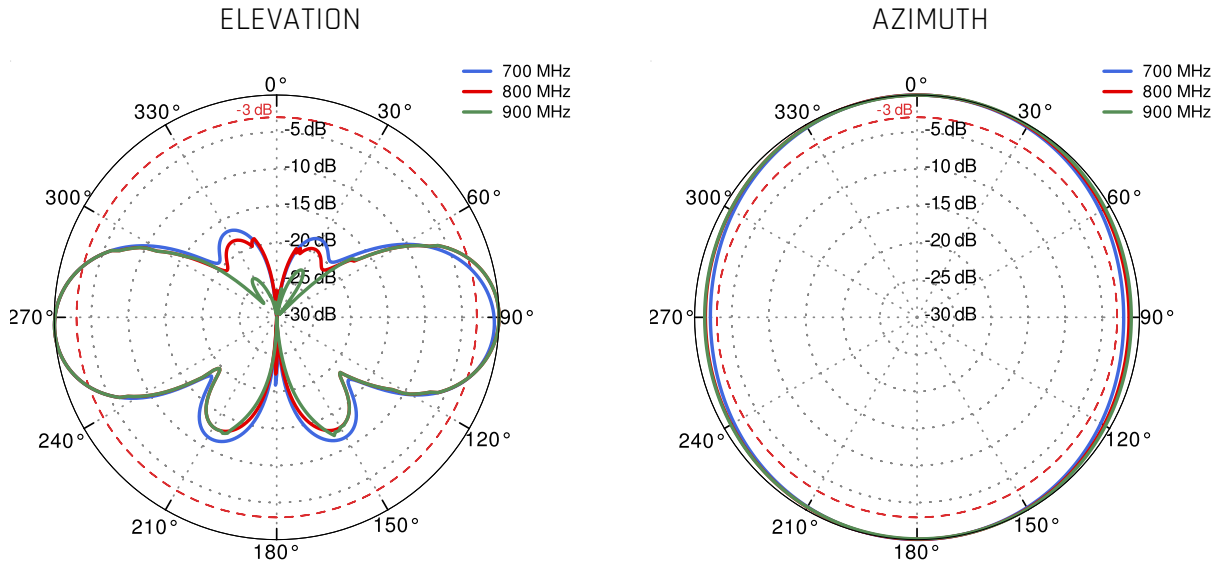

## LTE ANTENNA SPECIFICATION

<b>FREQUENCY</b>	694 - 960 MHz 1.7 - 2.2 GHz 2.5 - 2.7 GHz
<b>GAIN</b>	694 - 960 MHz : 2 dBi 1.7 - 2.2 GHz : 2 dBi 2.5 - 2.7 GHz : 4 dBi
<b>SUPPORTED LTE/5G BANDS</b>	1, 2, 3, 4, 5, 6, 7, 8, 9, 10, 12, 13, 14, 17, 18, 19, 20, 23, 25, 26, 27, 28, 29, 30, 33, 34, 35, 36, 37, 38, 39, 40, 41, 44, 53, 59, 62, 65, 66, 67, 68, 69, 85, n80, n81, n82, n83, n84, n86, n89, n90, n95
<b>VSWR</b>	<1.60, max <2.00
<b>BEAMWIDTH</b>	360°/35° ±5°
<b>POLARIZATION</b>	Vertical
<b>IMPEDANCE</b>	50 Ω

## WI-FI ANTENNA SPECIFICATION

<b>FREQUENCY</b>	2.4 - 2.5 GHz
<b>GAIN</b>	6 dBi
<b>VSWR</b>	<1.70, max <2.00
<b>BEAMWIDTH</b>	360°/25° ±5°
<b>POLARIZATION</b>	Vertical
<b>IMPEDANCE</b>	50 Ω

## PLOTS

VSWR for LTE antenna

VSWR for Wi-Fi antenna

Gain for LTE antenna

Gain for Wi-Fi antenna

LTE from 700MHz to 900MHz

LTE from 1.71 GHz to 2.17GHz

LTE from 2.3GHz to 2.7GHz

## **DIMENSIONS**