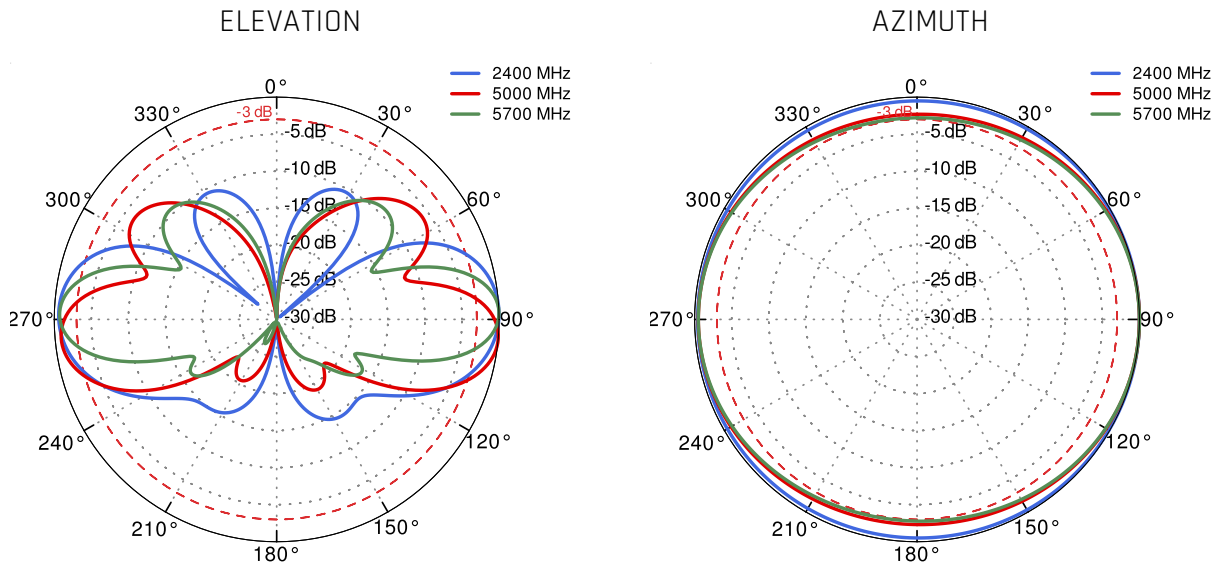

## LTE ANTENNA SPECIFICATION

<b>FREQUENCY</b>	694 - 960 MHz 1.7 - 2.2 GHz 2.5 - 2.7 GHz
<b>GAIN</b>	694 - 960 MHz : 2 dBi 1.7 - 2.2 GHz : 2 dBi 2.5 - 2.7 GHz : 4 dBi
<b>SUPPORTED LTE/5G BANDS</b>	1, 2, 3, 4, 5, 6, 7, 8, 9, 10, 12, 13, 14, 17, 18, 19, 20, 23, 25, 26, 27, 28, 29, 30, 33, 34, 35, 36, 37, 38, 39, 40, 41, 44, 53, 59, 62, 65, 66, 67, 68, 69, 85, n80, n81, n82, n83, n84, n86, n89, n90, n95
<b>VSWR</b>	<1.60, max <2.00
<b>BEAMWIDTH</b>	360°/35° ±5°
<b>POLARIZATION</b>	Vertical
<b>IMPEDANCE</b>	50 Ω

## WI-FI ANTENNA SPECIFICATION

<b>FREQUENCY</b>	2.4 - 2.5 GHz
<b>GAIN</b>	6 dBi
<b>VSWR</b>	<1.70, max <2.00
<b>BEAMWIDTH</b>	360°/25° ±5°
<b>POLARIZATION</b>	Vertical
<b>IMPEDANCE</b>	50 Ω

## PLOTS

VSWR for LTE antenna

VSWR for Wi-Fi antenna

Gain for LTE antenna

Gain for Wi-Fi antenna

LTE from 700MHz to 900MHz

LTE from 1.71 GHz to 2.17GHz

LTE from 2.3GHz to 2.7GHz

## **DIMENSIONS**