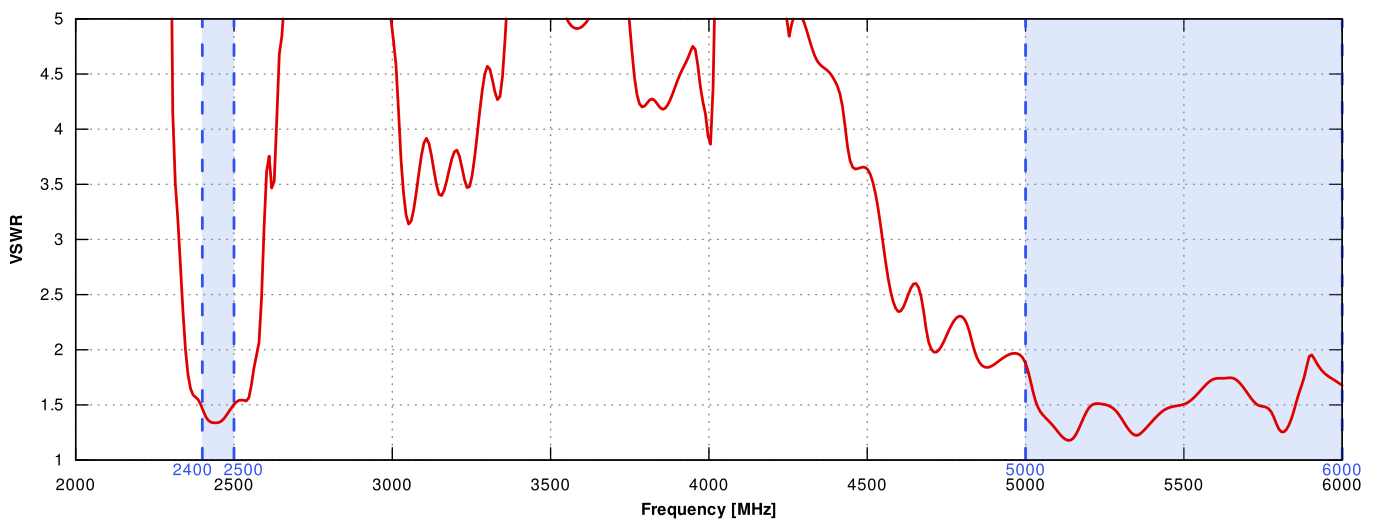

## LTE ANTENNA SPECIFICATION

<b>FREQUENCY</b>	694 - 960 MHz 1.7 - 2.2 GHz 2.5 - 2.7 GHz
<b>GAIN</b>	694 - 960 MHz : 2 dBi 1.7 - 2.2 GHz : 2 dBi 2.5 - 2.7 GHz : 4 dBi
<b>SUPPORTED LTE/5G BANDS</b>	1, 2, 3, 4, 5, 6, 7, 8, 9, 10, 12, 13, 14, 17, 18, 19, 20, 23, 25, 26, 27, 28, 29, 30, 33, 34, 35, 36, 37, 38, 39, 40, 41, 44, 53, 59, 62, 65, 66, 67, 68, 69, 85, n80, n81, n82, n83, n84, n86, n89, n90, n95
<b>VSWR</b>	<1.60, max <2.00
<b>BEAMWIDTH</b>	360°/35° ±5°
<b>POLARIZATION</b>	Vertical
<b>IMPEDANCE</b>	50 Ω

## WI-FI ANTENNA SPECIFICATION

<b>FREQUENCY</b>	2.4 - 2.5 GHz
<b>GAIN</b>	6 dBi
<b>VSWR</b>	<1.70, max <2.00
<b>BEAMWIDTH</b>	360°/25° ±5°
<b>POLARIZATION</b>	Vertical
<b>IMPEDANCE</b>	50 Ω

## MECHANICAL SPECIFICATION

<b>MATERIALS</b>	ABS, aluminum, PTFE, Fiberglass
<b>INGRESS PROTECTION</b>	IP68
<b>CONNECTOR TYPE</b>	RJ45
<b>DIMENSIONS</b>	240 x 160 x 160 mm 9.45 x 6.3 x 6.3 inch
<b>WEIGHT</b>	1.5 kg 3.31 lbs
<b>OPERATING TEMPERATURE</b>	From -25°C to 70°C From -13°F to 158°F
<b>ENCLOSURE RECOMMENDED TIGHTENING TORQUE</b>	0.5 - 0.7 Nm
<b>MAST DIAMETER</b>	25-66 mm 0.98-2.60 inch

## PLOTS

VSWR for LTE antenna

VSWR for Wi-Fi antenna

Gain for LTE antenna

Gain for Wi-Fi antenna

LTE from 700MHz to 900MHz

LTE from 1.71 GHz to 2.17GHz

LTE from 2.3GHz to 2.7GHz