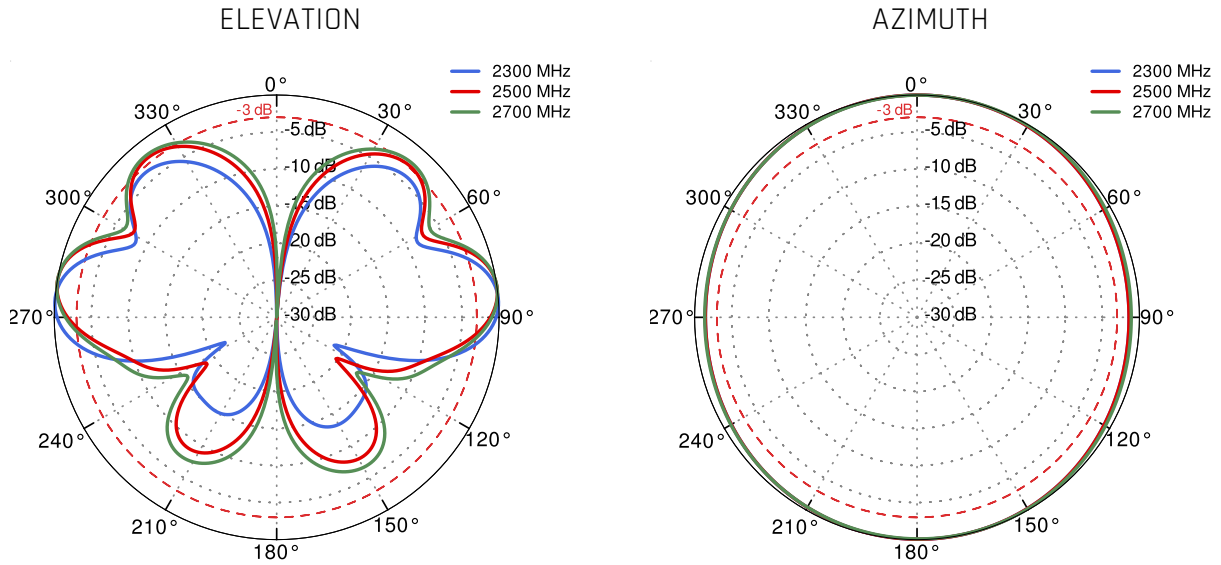

## LTE ANTENNA SPECIFICATION

<b>FREQUENCY</b>	694 - 960 MHz 1.7 - 2.2 GHz 2.5 - 2.7 GHz
<b>GAIN</b>	694 - 960 MHz : 2 dBi 1.7 - 2.2 GHz : 2 dBi 2.5 - 2.7 GHz : 4 dBi
<b>SUPPORTED LTE/5G BANDS</b>	1, 2, 3, 4, 5, 6, 7, 8, 9, 10, 12, 13, 14, 17, 18, 19, 20, 23, 25, 26, 27, 28, 29, 30, 33, 34, 35, 36, 37, 38, 39, 40, 41, 44, 53, 59, 62, 65, 66, 67, 68, 69, 85, n80, n81, n82, n83, n84, n86, n89, n90, n95
<b>VSWR</b>	<1.60, max <2.00
<b>BEAMWIDTH</b>	360°/35° ±5°
<b>POLARIZATION</b>	Vertical
<b>IMPEDANCE</b>	50 Ω

## WI-FI ANTENNA SPECIFICATION

<b>FREQUENCY</b>	2.4 - 2.5 GHz
<b>GAIN</b>	6 dBi
<b>VSWR</b>	<1.70, max <2.00
<b>BEAMWIDTH</b>	360°/25° ±5°
<b>POLARIZATION</b>	Vertical
<b>IMPEDANCE</b>	50 Ω

## PLOTS

VSWR for LTE antenna

VSWR for Wi-Fi antenna

Gain for LTE antenna

Gain for Wi-Fi antenna

LTE from 700MHz to 900MHz

LTE from 1.71 GHz to 2.17GHz

LTE from 2.3GHz to 2.7GHz

## **DIMENSIONS**