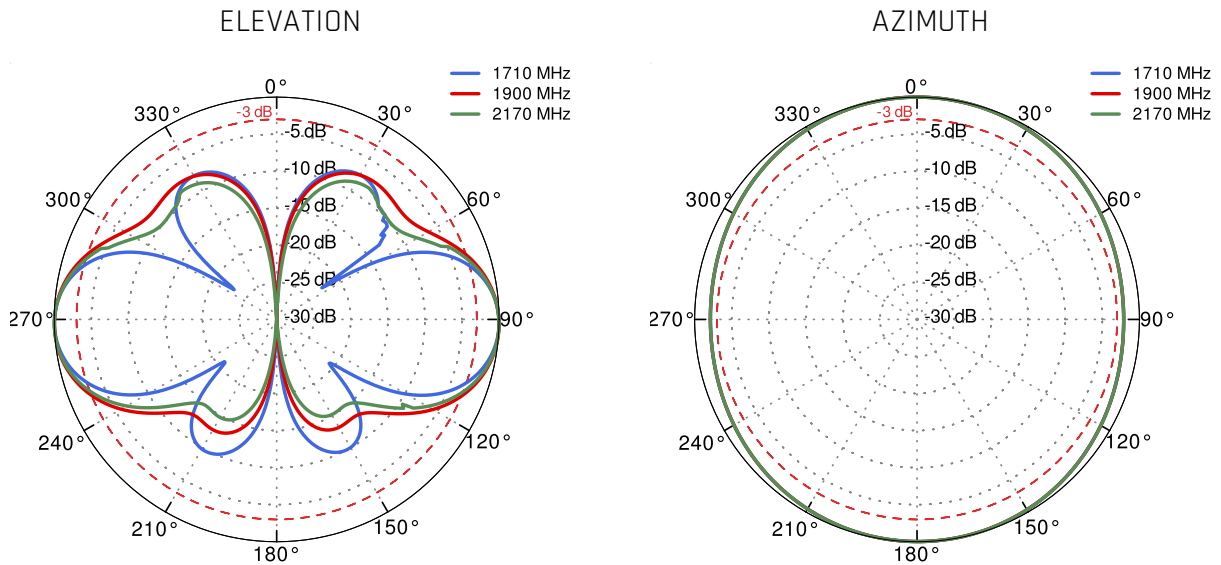

## LTE ANTENNA SPECIFICATION

<b>FREQUENCY</b>	694 - 960 MHz 1.7 - 2.2 GHz 2.5 - 2.7 GHz
<b>GAIN</b>	694 - 960 MHz : 2 dBi 1.7 - 2.2 GHz : 2 dBi 2.5 - 2.7 GHz : 4 dBi
<b>SUPPORTED LTE/5G BANDS</b>	1, 2, 3, 4, 5, 6, 7, 8, 9, 10, 12, 13, 14, 17, 18, 19, 20, 23, 25, 26, 27, 28, 29, 30, 33, 34, 35, 36, 37, 38, 39, 40, 41, 44, 53, 59, 62, 65, 66, 67, 68, 69, 85, n80, n81, n82, n83, n84, n86, n89, n90, n95
<b>VSWR</b>	<1.60, max <2.00
<b>BEAMWIDTH</b>	360°/35° ±5°
<b>POLARIZATION</b>	Vertical
<b>IMPEDANCE</b>	50 Ω

## WI-FI ANTENNA SPECIFICATION

<b>FREQUENCY</b>	2.4 - 2.5 GHz
<b>GAIN</b>	6 dBi
<b>VSWR</b>	<1.70, max <2.00
<b>BEAMWIDTH</b>	360°/25° ±5°
<b>POLARIZATION</b>	Vertical
<b>IMPEDANCE</b>	50 Ω

## PLOTS

VSWR for LTE antenna

VSWR for Wi-Fi antenna

Gain for LTE antenna

Gain for Wi-Fi antenna

LTE from 700MHz to 900MHz

LTE from 1.71 GHz to 2.17GHz

LTE from 2.3GHz to 2.7GHz

## **DIMENSIONS**