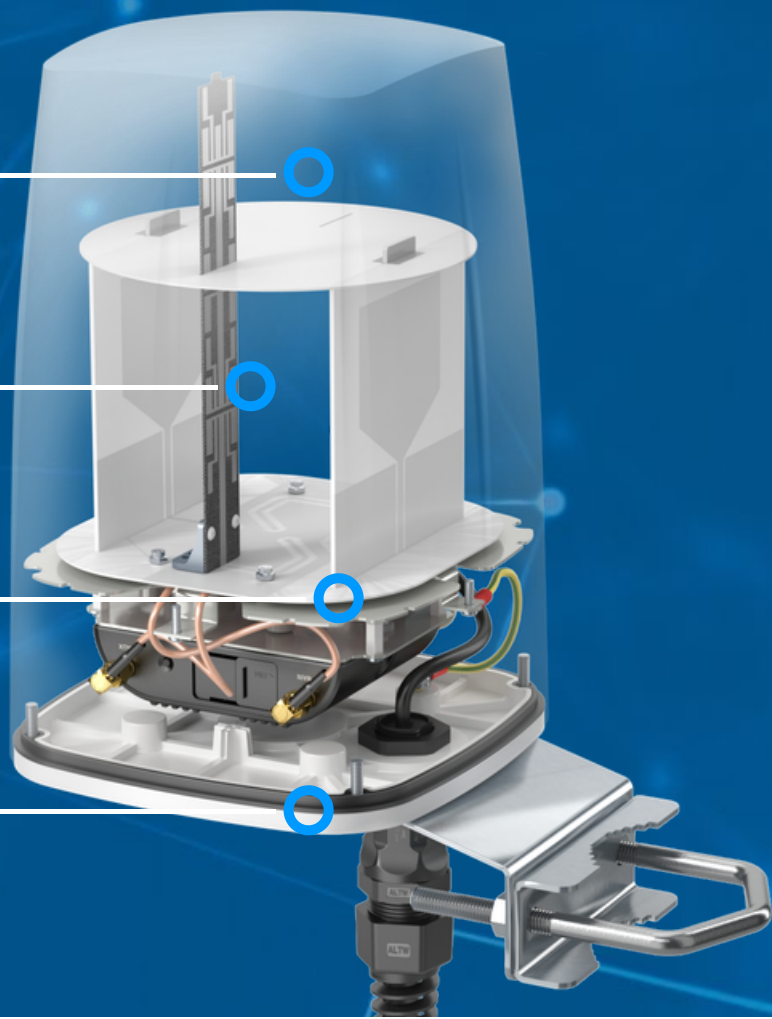

# QuSpot for Cradlepoint IBR200

## INTEGRATED MULTI-BAND LTE OMNI ANTENNA + WIFI OMNI ANTENNA + PLACE TO INSTALL CRADLEPOINT IBR200 (ALL-IN-ONE)

QuSpot omni LTE antenna for Cradlepoint IBR200 router is a perfect outdoor device for mobile and fixed installations like industrial, hotspots, yachts, boats, campers, RV etc. It has embedded also omni Wi-Fi. If you use IBR200 with QuSpot antenna, you get an integrated complete solution with embedded router and multi band antennas in one enclosure.

The set contains a [802.3af PoE splitter](#), allowing you to split data and power from a single Ethernet cable and maintain gigabit transfer speeds while protecting the LAN port from damage caused by overvoltage, short circuit or improper connection. Using QuWireless splitter provides 3KA surge and lightning protection.

## MECHANICAL SPECIFICATION

<b>MATERIALS</b>	ABS, aluminum, PTFE, Fiberglass
<b>INGRESS PROTECTION</b>	IP68
<b>CONNECTOR TYPE</b>	RJ45
<b>DIMENSIONS</b>	240 x 160 x 160 mm 9.45 x 6.3 x 6.3 inch
<b>WEIGHT</b>	1.5 kg 3.31 lbs
<b>OPERATING TEMPERATURE</b>	From -25°C to 70°C From -13°F to 158°F
<b>ENCLOSURE RECOMMENDED TIGHTENING TORQUE</b>	0.5 - 0.7 Nm
<b>MAST DIAMETER</b>	25-66 mm 0.98-2.60 inch