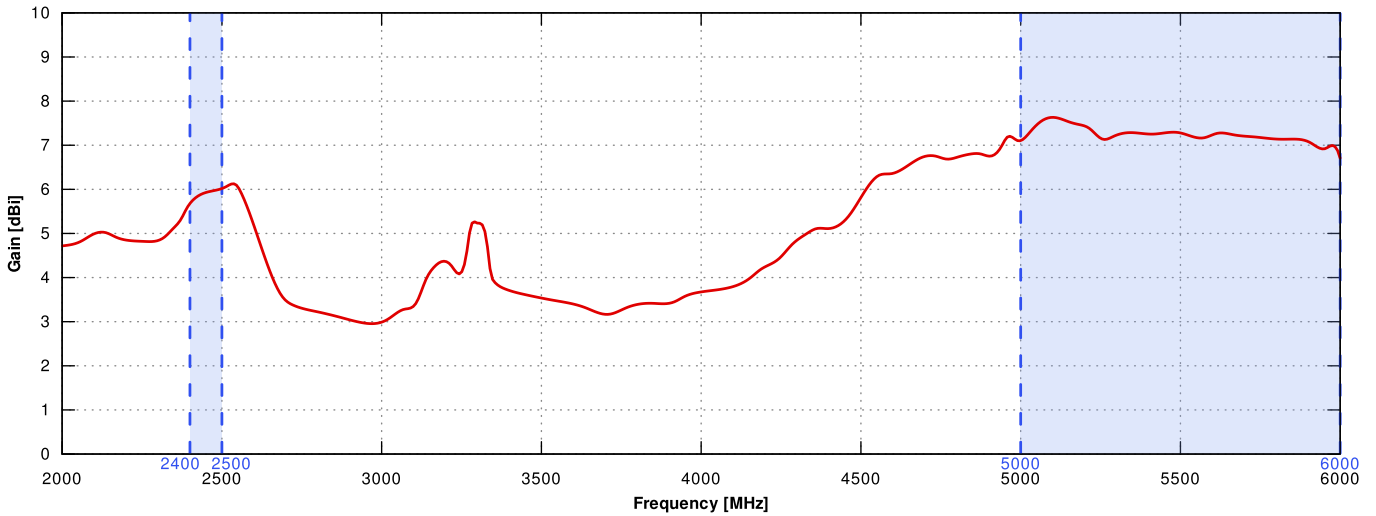

## WI-FI ANTENNA SPECIFICATION

<b>FREQUENCY</b>	2.4 - 2.5 GHz
<b>GAIN</b>	6 dBi
<b>VSWR</b>	<1.70, max <2.00
<b>BEAMWIDTH</b>	360°/25° ±5°
<b>POLARIZATION</b>	Vertical
<b>IMPEDANCE</b>	50 Ω

## PLOTS

VSWR for LTE antenna

VSWR for Wi-Fi antenna

Gain for LTE antenna

Gain for Wi-Fi antenna

LTE from 700MHz to 900MHz

LTE from 1.71 GHz to 2.17GHz

LTE from 2.3GHz to 2.7GHz

Wi-Fi 2.4GHz and 5.7GHz

## **DIMENSIONS**