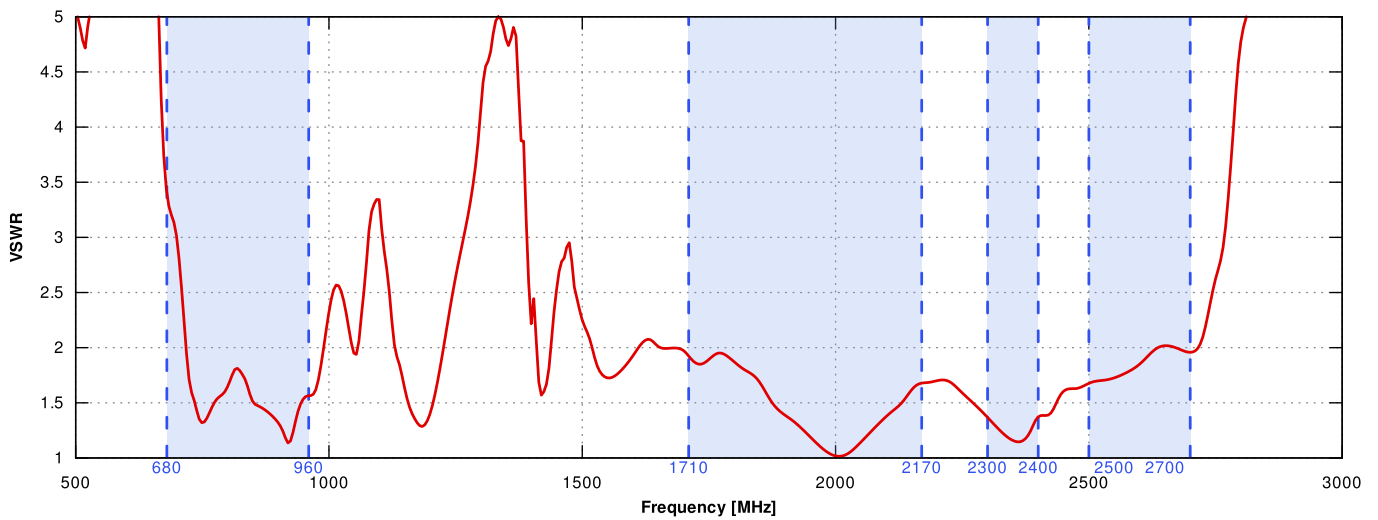

## LTE ANTENNA SPECIFICATION

<b>FREQUENCY</b>	694 - 960 MHz 1.7 - 2.2 GHz 2.5 - 2.7 GHz
<b>GAIN</b>	694 - 960 MHz : 2 dBi 1.7 - 2.2 GHz : 2 dBi 2.5 - 2.7 GHz : 4 dBi
<b>SUPPORTED LTE/5G BANDS</b>	1, 2, 3, 4, 5, 6, 7, 8, 9, 10, 12, 13, 14, 17, 18, 19, 20, 23, 25, 26, 27, 28, 29, 30, 33, 34, 35, 36, 37, 38, 39, 40, 41, 44, 53, 59, 62, 65, 66, 67, 68, 69, 85, n80, n81, n82, n83, n84, n86, n89, n90, n95
<b>VSWR</b>	<1.60, max <2.00
<b>BEAMWIDTH</b>	360°/35° ±5°
<b>POLARIZATION</b>	Vertical
<b>IMPEDANCE</b>	50 Ω

## WI-FI ANTENNA SPECIFICATION

<b>FREQUENCY</b>	2.4 - 2.5 GHz
<b>GAIN</b>	6 dBi
<b>VSWR</b>	<1.70, max <2.00
<b>BEAMWIDTH</b>	360°/25° ±5°
<b>POLARIZATION</b>	Vertical
<b>IMPEDANCE</b>	50 Ω

## PLOTS

VSWR for LTE antenna

VSWR for Wi-Fi antenna

Gain for LTE antenna

Gain for Wi-Fi antenna

LTE from 700MHz to 900MHz

LTE from 1.71 GHz to 2.17GHz

LTE from 2.3GHz to 2.7GHz