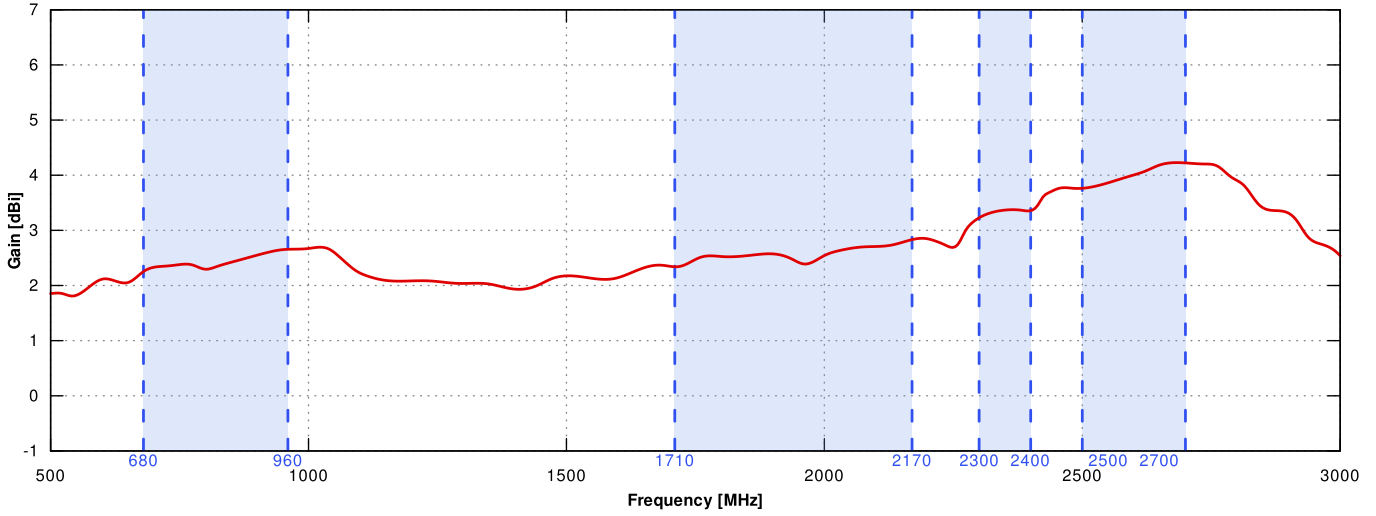

## LTE ANTENNA SPECIFICATION

<b>FREQUENCY</b>	694 - 960 MHz 1.7 - 2.2 GHz 2.5 - 2.7 GHz
<b>GAIN</b>	694 - 960 MHz : 2 dBi 1.7 - 2.2 GHz : 2 dBi 2.5 - 2.7 GHz : 4 dBi
<b>SUPPORTED LTE/5G BANDS</b>	1, 2, 3, 4, 5, 6, 7, 8, 9, 10, 12, 13, 14, 17, 18, 19, 20, 23, 25, 26, 27, 28, 29, 30, 33, 34, 35, 36, 37, 38, 39, 40, 41, 44, 53, 59, 62, 65, 66, 67, 68, 69, 85, n80, n81, n82, n83, n84, n86, n89, n90, n95
<b>VSWR</b>	<1.60, max <2.00
<b>BEAMWIDTH</b>	360°/35° ±5°
<b>POLARIZATION</b>	Vertical
<b>IMPEDANCE</b>	50 Ω

## WI-FI ANTENNA SPECIFICATION

<b>FREQUENCY</b>	2.4 - 2.5 GHz
<b>GAIN</b>	6 dBi
<b>VSWR</b>	<1.70, max <2.00
<b>BEAMWIDTH</b>	360°/25° ±5°
<b>POLARIZATION</b>	Vertical
<b>IMPEDANCE</b>	50 Ω

## PLOTS

VSWR for LTE antenna

VSWR for Wi-Fi antenna

Gain for LTE antenna

Gain for Wi-Fi antenna

LTE from 700MHz to 900MHz

LTE from 1.71 GHz to 2.17GHz

LTE from 2.3GHz to 2.7GHz

Wi-Fi 2.4GHz and 5.7GHz