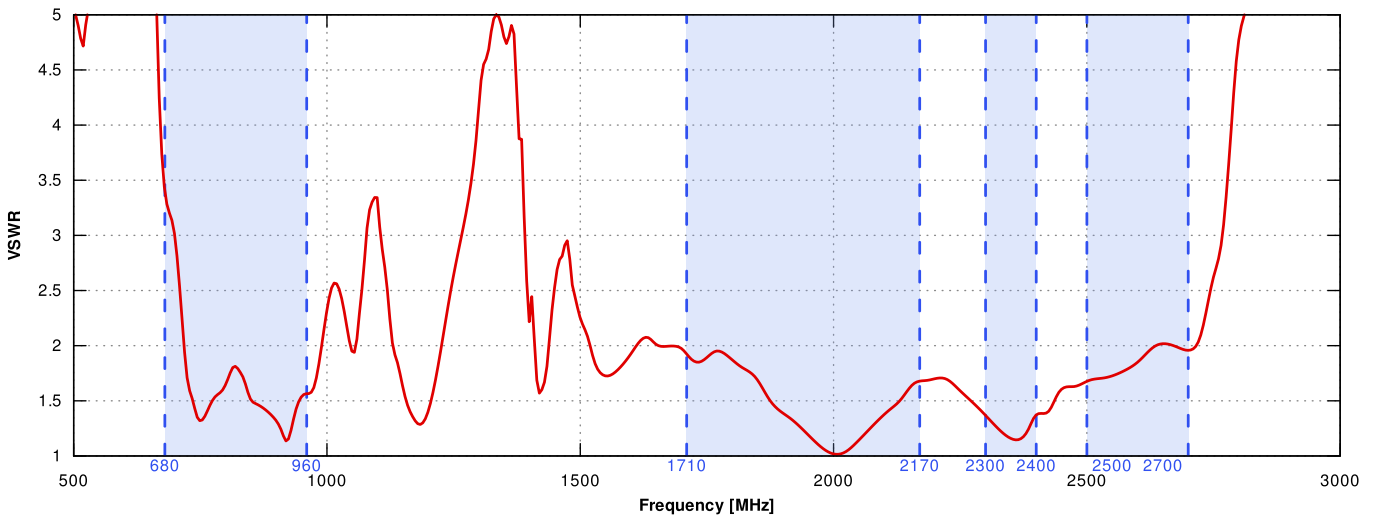

 **ALL ANTENNAS AND ROBUSTEL ROUTER INTEGRATED IN ONE ENCLOSURE**

 **MADE IN EUROPE**

LTE SPECIFICATION

FREQUENCY	0.694-0.96 GHz 1.7 - 2.2 GHz 2.2 - 2.7 GHz
SUPPORTED LTE/5G BANDS	1, 2, 3, 4, 5, 6, 7, 8, 9, 10, 12, 13, 14, 17, 18, 19, 20, 23, 25, 26, 27, 28, 29, 30, 33, 34, 35, 36, 37, 38, 39, 40, 41, 44, 53, 59, 62, 65, 66, 67, 68, 69, 85, n80, n81, n82, n83, n84, n86, n89, n90, n95
GAIN	0.694 - 0.96 GHz : 2 dBi 1.7 - 2.2 GHz : 2 dBi 2.2 - 2.7 GHz : 4 dBi
VSWR	<1.60, max <2.00
BEAMWIDTH	360°/35° +/- 5°
POLARIZATION	Vertical
IMPEDANCE	50 Ω

WI-FI SPECIFICATION

FREQUENCY	2.4 - 2.5 GHz 5.0 - 7.125 GHz
GAIN	2.40 - 2.50 GHz : 6 dBi 5.0 - 7.125 GHz : 7.5 dBi
VSWR	<1.70, max <2.00
BEAMWIDTH	360°/25° +/- 5°
POLARIZATION	Vertical
IMPEDANCE	50 Ω

MECHANICAL SPECIFICATION

MATERIAL	ABS, aluminum, PTFE, FR4
INGRESS PROTECTION	IP68
CONNECTOR TYPE	RJ45
DIMENSIONS	160 x 160 x 240 mm 6.3 x 6.3 x 9.45 inch
WEIGHT	1.5 kg 3.31 lbs
OPERATING TEMPERATURE	From -40°C to 75°C From -40°F to 167°F
ENCLOSURE RECOMMENDED TIGHTENING TORQUE	0.5 - 0.7 Nm
MAST DIAMETER	25-66 mm 0.98-2.60 inch

PLOTS

VSWR for LTE antenna

VSWR for Wi-Fi antenna

Gain for LTE antenna

Gain for Wi-Fi antenna

LTE from 700MHz to 900MHz

LTE from 1.71GHz to 2.17GHz

LTE from 2.3GHz to 2.7GHz