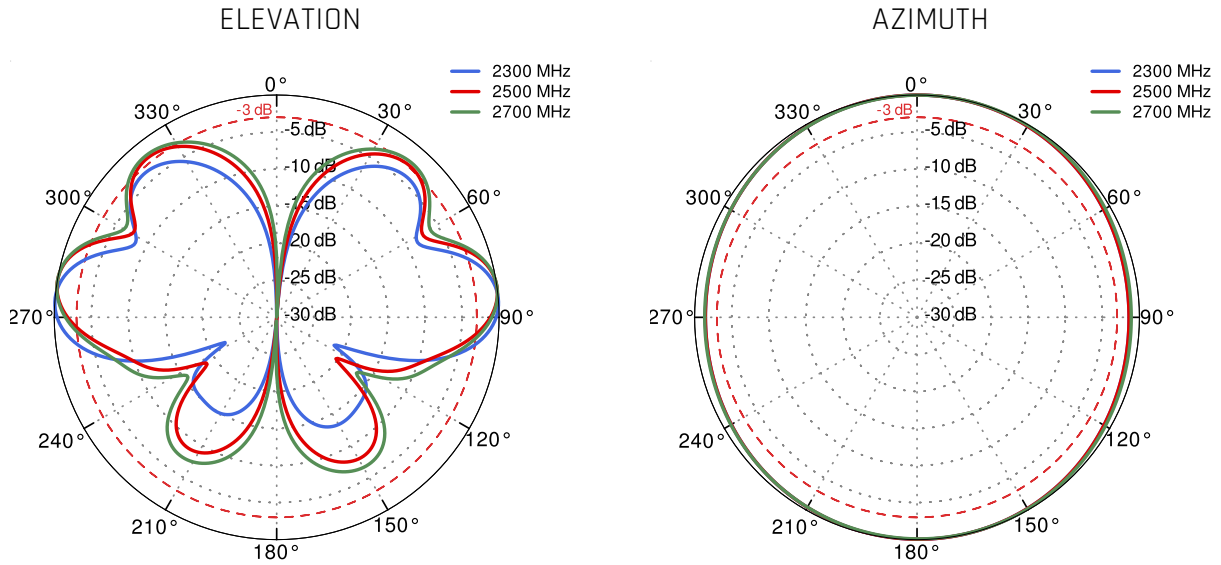

 **ALL ANTENNAS AND ROBUSTEL ROUTER INTEGRATED IN ONE ENCLOSURE**

 **MADE IN EUROPE**

LTE SPECIFICATION

FREQUENCY	0.694-0.96 GHz 1.7 - 2.2 GHz 2.2 - 2.7 GHz
SUPPORTED LTE/5G BANDS	1, 2, 3, 4, 5, 6, 7, 8, 9, 10, 12, 13, 14, 17, 18, 19, 20, 23, 25, 26, 27, 28, 29, 30, 33, 34, 35, 36, 37, 38, 39, 40, 41, 44, 53, 59, 62, 65, 66, 67, 68, 69, 85, n80, n81, n82, n83, n84, n86, n89, n90, n95
GAIN	0.694 - 0.96 GHz : 2 dBi 1.7 - 2.2 GHz : 2 dBi 2.2 - 2.7 GHz : 4 dBi
VSWR	<1.60, max <2.00
BEAMWIDTH	360°/35° +/- 5°
POLARIZATION	Vertical
IMPEDANCE	50 Ω

WI-FI SPECIFICATION

FREQUENCY	2.4 - 2.5 GHz 5.0 - 7.125 GHz
GAIN	2.40 - 2.50 GHz : 6 dBi 5.0 - 7.125 GHz : 7.5 dBi
VSWR	<1.70, max <2.00
BEAMWIDTH	360°/25° +/- 5°
POLARIZATION	Vertical
IMPEDANCE	50 Ω

MECHANICAL SPECIFICATION

PLOTS

VSWR for LTE antenna

VSWR for Wi-Fi antenna

Gain for LTE antenna

Gain for Wi-Fi antenna

LTE from 700MHz to 900MHz

LTE from 1.71GHz to 2.17GHz

LTE from 2.3GHz to 2.7GHz

Wi-Fi 2.4GHz and 5GHz and 6GHz

DIMENSIONS