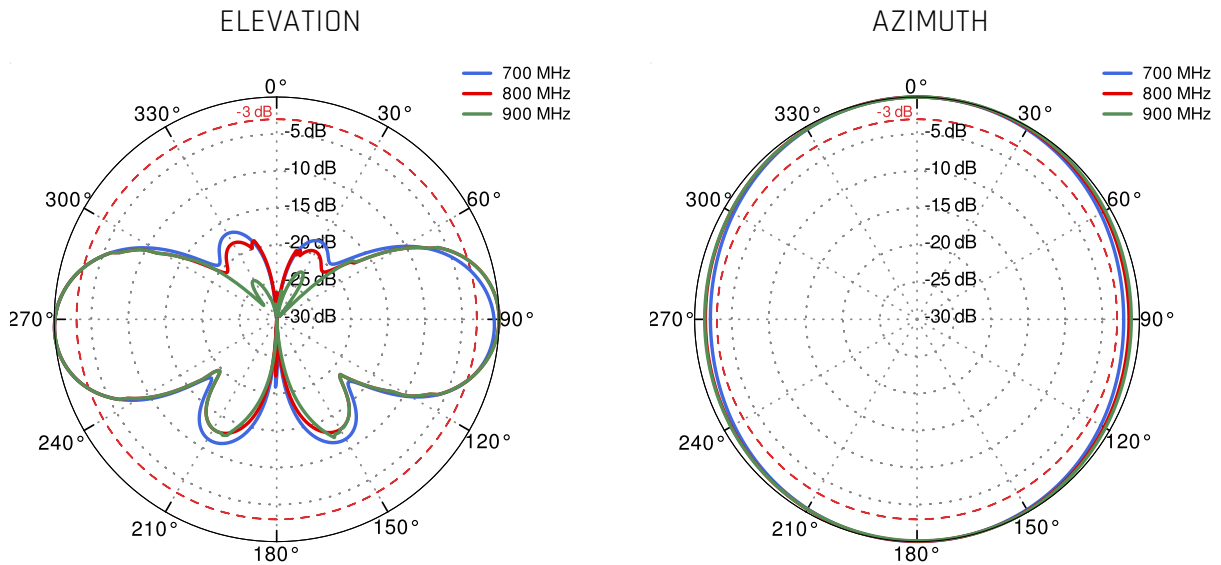

 **ALL ANTENNAS AND ROBUSTEL ROUTER INTEGRATED IN ONE ENCLOSURE**

 **MADE IN EUROPE**

LTE SPECIFICATION

FREQUENCY	0.694-0.96 GHz 1.7 - 2.2 GHz 2.2 - 2.7 GHz
SUPPORTED LTE/5G BANDS	1, 2, 3, 4, 5, 6, 7, 8, 9, 10, 12, 13, 14, 17, 18, 19, 20, 23, 25, 26, 27, 28, 29, 30, 33, 34, 35, 36, 37, 38, 39, 40, 41, 44, 53, 59, 62, 65, 66, 67, 68, 69, 85, n80, n81, n82, n83, n84, n86, n89, n90, n95
GAIN	0.694 - 0.96 GHz : 2 dBi 1.7 - 2.2 GHz : 2 dBi 2.2 - 2.7 GHz : 4 dBi
VSWR	<1.60, max <2.00
BEAMWIDTH	360°/35° +/- 5°
POLARIZATION	Vertical
IMPEDANCE	50 Ω

WI-FI SPECIFICATION

FREQUENCY	2.4 - 2.5 GHz 5.0 - 7.125 GHz
GAIN	2.40 - 2.50 GHz : 6 dBi 5.0 - 7.125 GHz : 7.5 dBi
VSWR	<1.70, max <2.00
BEAMWIDTH	360°/25° +/- 5°
POLARIZATION	Vertical
IMPEDANCE	50 Ω

MECHANICAL SPECIFICATION

PLOTS

VSWR for LTE antenna

VSWR for Wi-Fi antenna

Gain for LTE antenna

Gain for Wi-Fi antenna

LTE from 700MHz to 900MHz

LTE from 1.71GHz to 2.17GHz

LTE from 2.3GHz to 2.7GHz

Wi-Fi 2.4GHz and 5GHz and 6GHz

DIMENSIONS