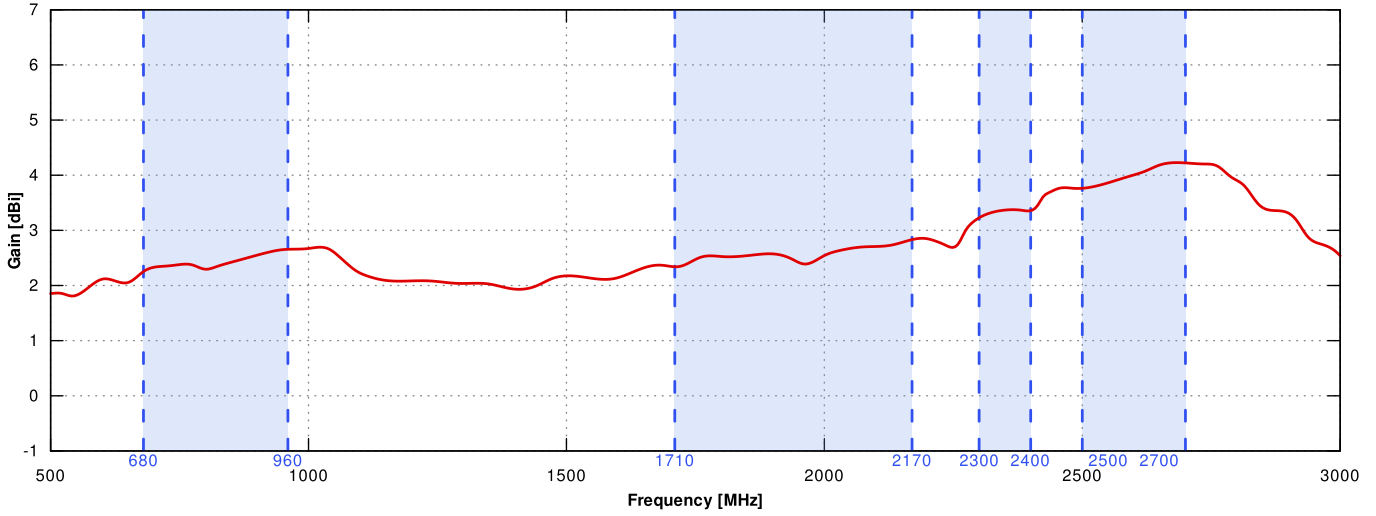

WI-FI SPECIFICATION

FREQUENCY	2.4 - 2.5 GHz 5.0 - 7.125 GHz
GAIN	2.40 - 2.50 GHz : 6 dBi 5.0 - 7.125 GHz : 7.5 dBi
VSWR	<1.70, max <2.00
BEAMWIDTH	360°/25° +/- 5°
POLARIZATION	Vertical
IMPEDANCE	50 Ω

MECHANICAL SPECIFICATION

PLOTS

VSWR for LTE antenna

VSWR for Wi-Fi antenna

Gain for LTE antenna

Gain for Wi-Fi antenna

LTE from 700MHz to 900MHz

LTE from 1.71GHz to 2.17GHz

LTE from 2.3GHz to 2.7GHz

Wi-Fi 2.4GHz and 5GHz and 6GHz

DIMENSIONS