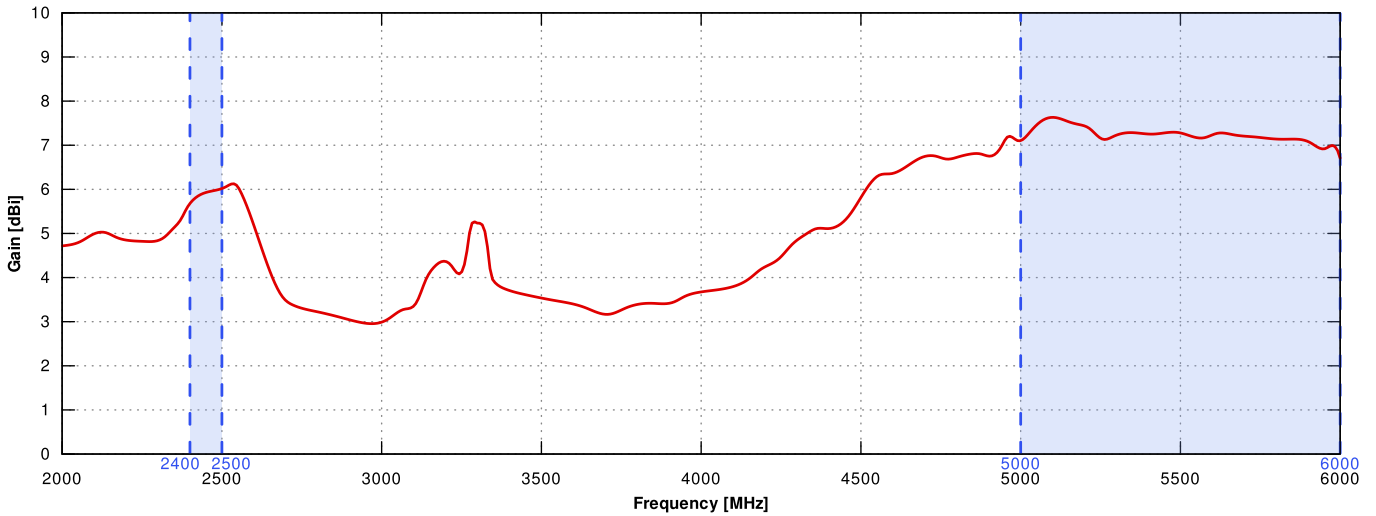

WI-FI SPECIFICATION

FREQUENCY	2.4 - 2.5 GHz 5.0 - 7.125 GHz
GAIN	2.40 - 2.50 GHz : 6 dBi 5.0 - 7.125 GHz : 7.5 dBi
VSWR	<1.70, max <2.00
BEAMWIDTH	360°/25° +/- 5°
POLARIZATION	Vertical
IMPEDANCE	50 Ω

MECHANICAL SPECIFICATION

PLOTS

VSWR for LTE antenna

VSWR for Wi-Fi antenna

Gain for LTE antenna

Gain for Wi-Fi antenna

LTE from 700MHz to 900MHz

LTE from 1.71GHz to 2.17GHz

LTE from 2.3GHz to 2.7GHz

Wi-Fi 2.4GHz and 5GHz and 6GHz

DIMENSIONS