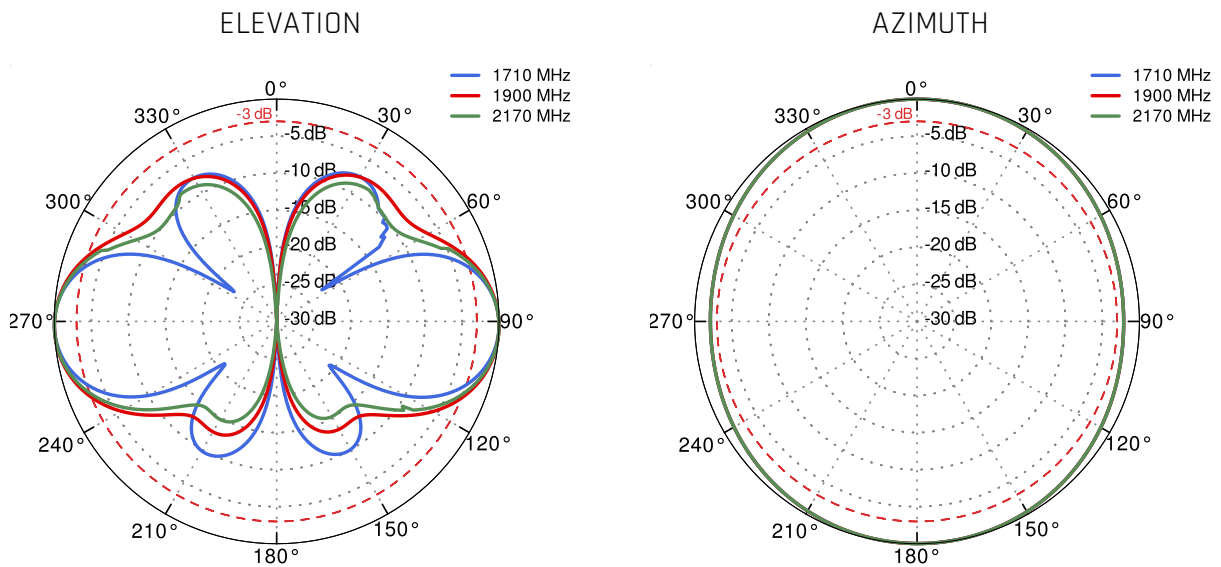

 **ALL ANTENNAS AND ROBUSTEL ROUTER INTEGRATED IN ONE ENCLOSURE**

 **MADE IN EUROPE**

LTE SPECIFICATION

FREQUENCY	0.694-0.96 GHz 1.7 - 2.2 GHz 2.2 - 2.7 GHz
SUPPORTED LTE/5G BANDS	1, 2, 3, 4, 5, 6, 7, 8, 9, 10, 12, 13, 14, 17, 18, 19, 20, 23, 25, 26, 27, 28, 29, 30, 33, 34, 35, 36, 37, 38, 39, 40, 41, 44, 53, 59, 62, 65, 66, 67, 68, 69, 85, n80, n81, n82, n83, n84, n86, n89, n90, n95
GAIN	0.694 - 0.96 GHz : 2 dBi 1.7 - 2.2 GHz : 2 dBi 2.2 - 2.7 GHz : 4 dBi
VSWR	<1.60, max <2.00
BEAMWIDTH	360°/35° +/- 5°
POLARIZATION	Vertical
IMPEDANCE	50 Ω

WI-FI SPECIFICATION

FREQUENCY	2.4 - 2.5 GHz 5.0 - 7.125 GHz
GAIN	2.40 - 2.50 GHz : 6 dBi 5.0 - 7.125 GHz : 7.5 dBi
VSWR	<1.70, max <2.00
BEAMWIDTH	360°/25° +/- 5°
POLARIZATION	Vertical
IMPEDANCE	50 Ω

MECHANICAL SPECIFICATION

PLOTS

VSWR for LTE antenna

VSWR for Wi-Fi antenna

Gain for LTE antenna

Gain for Wi-Fi antenna

LTE from 700MHz to 900MHz

LTE from 1.71GHz to 2.17GHz

LTE from 2.3GHz to 2.7GHz

Wi-Fi 2.4GHz and 5GHz and 6GHz

DIMENSIONS