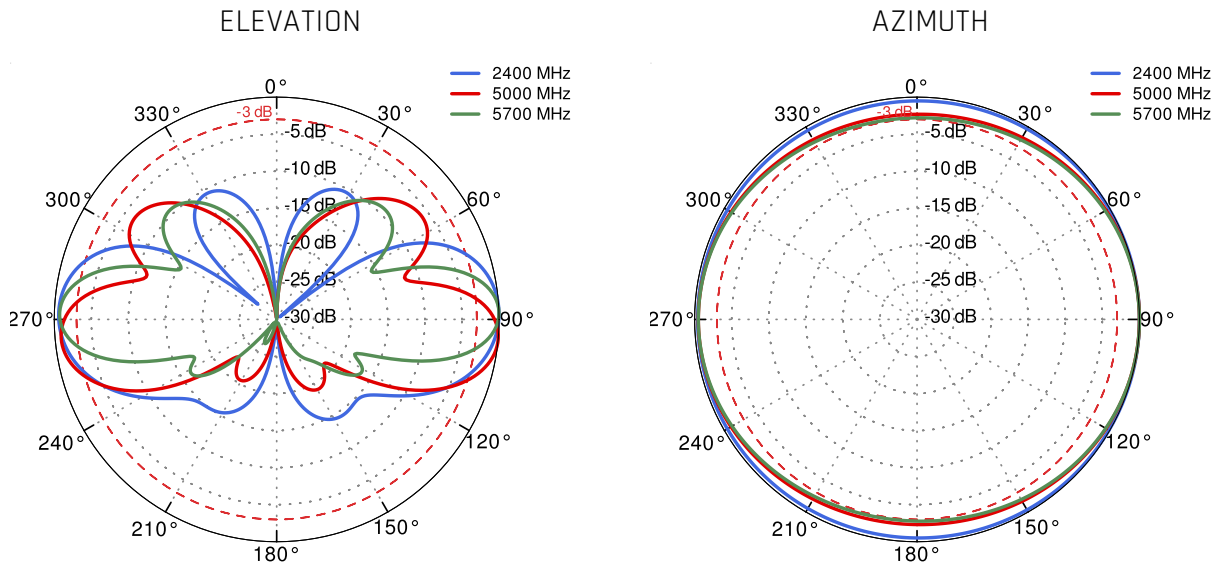

 **ALL ANTENNAS AND ROBUSTEL ROUTER INTEGRATED IN ONE ENCLOSURE**

 **MADE IN EUROPE**

LTE SPECIFICATION

FREQUENCY	0.694-0.96 GHz 1.7 - 2.2 GHz 2.2 - 2.7 GHz
SUPPORTED LTE/5G BANDS	1, 2, 3, 4, 5, 6, 7, 8, 9, 10, 12, 13, 14, 17, 18, 19, 20, 23, 25, 26, 27, 28, 29, 30, 33, 34, 35, 36, 37, 38, 39, 40, 41, 44, 53, 59, 62, 65, 66, 67, 68, 69, 85, n80, n81, n82, n83, n84, n86, n89, n90, n95
GAIN	0.694 - 0.96 GHz : 2 dBi 1.7 - 2.2 GHz : 2 dBi 2.2 - 2.7 GHz : 4 dBi
VSWR	<1.60, max <2.00
BEAMWIDTH	360°/35° +/- 5°
POLARIZATION	Vertical
IMPEDANCE	50 Ω

WI-FI SPECIFICATION

FREQUENCY	2.4 - 2.5 GHz 5.0 - 7.125 GHz
GAIN	2.40 - 2.50 GHz : 6 dBi 5.0 - 7.125 GHz : 7.5 dBi
VSWR	<1.70, max <2.00
BEAMWIDTH	360°/25° +/- 5°
POLARIZATION	Vertical
IMPEDANCE	50 Ω

MECHANICAL SPECIFICATION

PLOTS

VSWR for LTE antenna

VSWR for Wi-Fi antenna

Gain for LTE antenna

Gain for Wi-Fi antenna

LTE from 700MHz to 900MHz

LTE from 1.71GHz to 2.17GHz

LTE from 2.3GHz to 2.7GHz

Wi-Fi 2.4GHz and 5GHz and 6GHz

DIMENSIONS