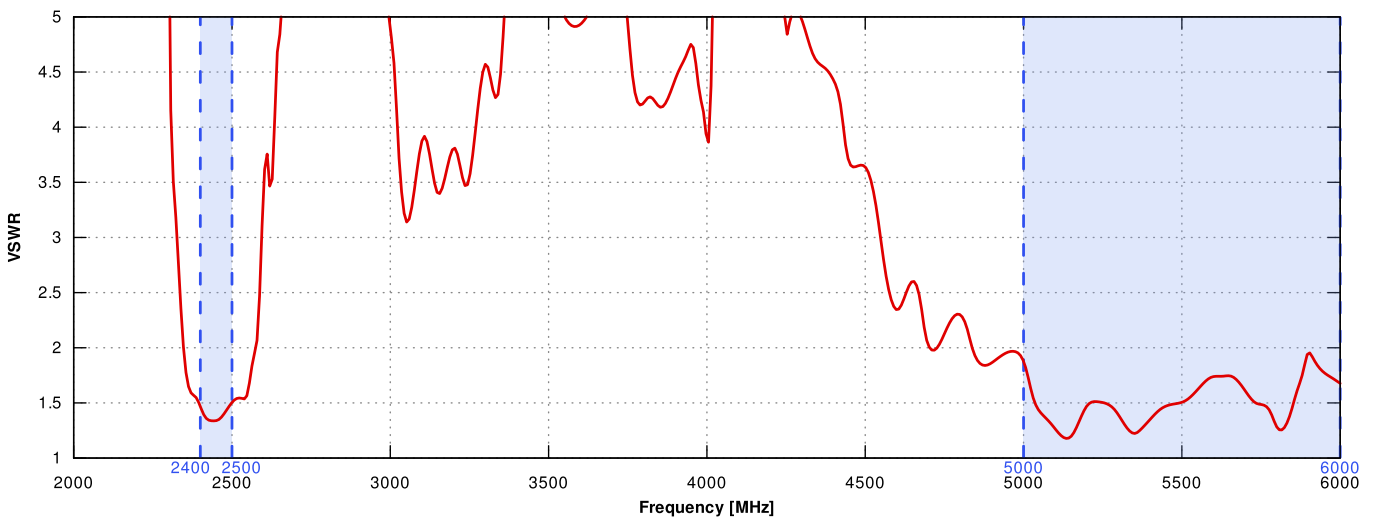

 **ALL ANTENNAS AND ROBUSTEL ROUTER INTEGRATED IN ONE ENCLOSURE**

 **MADE IN EUROPE**

LTE SPECIFICATION

FREQUENCY	0.694-0.96 GHz 1.7 - 2.2 GHz 2.2 - 2.7 GHz
SUPPORTED LTE/5G BANDS	1, 2, 3, 4, 5, 6, 7, 8, 9, 10, 12, 13, 14, 17, 18, 19, 20, 23, 25, 26, 27, 28, 29, 30, 33, 34, 35, 36, 37, 38, 39, 40, 41, 44, 53, 59, 62, 65, 66, 67, 68, 69, 85, n80, n81, n82, n83, n84, n86, n89, n90, n95
GAIN	0.694 - 0.96 GHz : 2 dBi 1.7 - 2.2 GHz : 2 dBi 2.2 - 2.7 GHz : 4 dBi
VSWR	<1.60, max <2.00
BEAMWIDTH	360°/35° +/- 5°
POLARIZATION	Vertical
IMPEDANCE	50 Ω

WI-FI SPECIFICATION

FREQUENCY	2.4 - 2.5 GHz 5.0 - 7.125 GHz
GAIN	2.40 - 2.50 GHz : 6 dBi 5.0 - 7.125 GHz : 7.5 dBi
VSWR	<1.70, max <2.00
BEAMWIDTH	360°/25° +/- 5°
POLARIZATION	Vertical
IMPEDANCE	50 Ω

MECHANICAL SPECIFICATION

MATERIAL	ABS, aluminum, PTFE, FR4
INGRESS PROTECTION	IP68
CONNECTOR TYPE	RJ45
DIMENSIONS	160 x 160 x 240 mm 6.3 x 6.3 x 9.45 inch
WEIGHT	1.5 kg 3.31 lbs
OPERATING TEMPERATURE	From -40°C to 75°C From -40°F to 167°F
ENCLOSURE RECOMMENDED TIGHTENING TORQUE	0.5 - 0.7 Nm
MAST DIAMETER	25-66 mm 0.98-2.60 inch

PLOTS

VSWR for LTE antenna

VSWR for Wi-Fi antenna

Gain for LTE antenna

Gain for Wi-Fi antenna

LTE from 700MHz to 900MHz

LTE from 1.71GHz to 2.17GHz

LTE from 2.3GHz to 2.7GHz