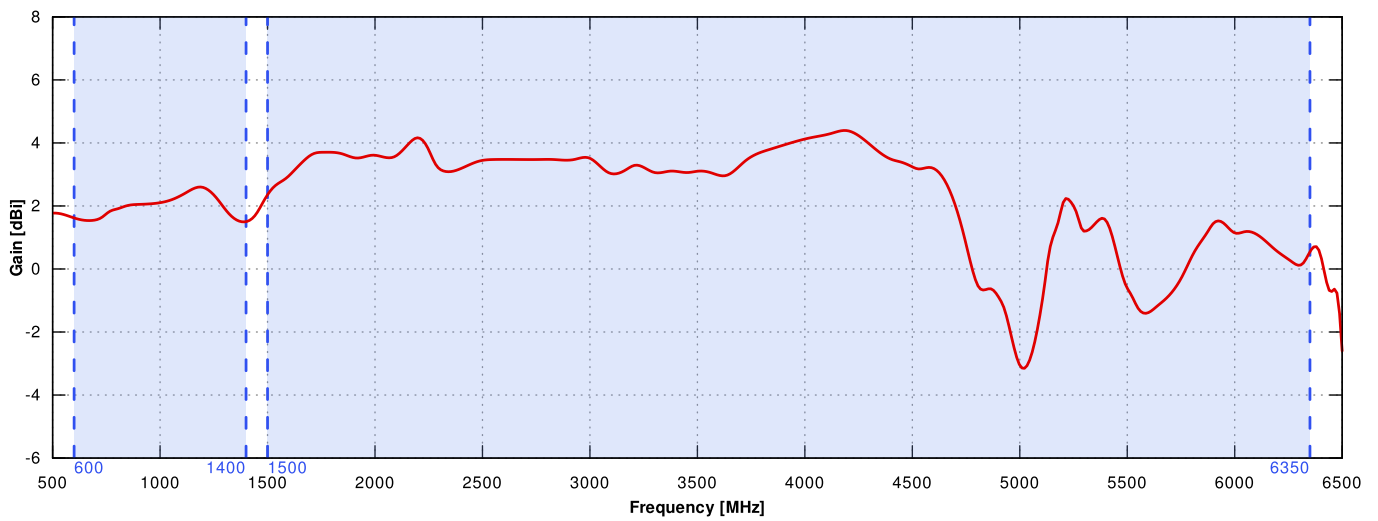

FREQUENCY	0.6 - 1.4 GHz 1.5 - 3.0 GHz 3.0 - 5.0 GHz 5.0 - 6.35 GHz
MAX. GAIN	0.6 - 1.4 GHz : 2.6 dBi 1.5 - 3.0 GHz : 4.2 dBi 3.0 - 5.0 GHz : 4.4 dBi 5.0 - 6.35 GHz : 2.1 dBi
SUPPORTED LTE BANDS	1, 2, 3, 4, 5, 6, 7, 8, 9, 10, 12, 13, 14, 17, 18, 19, 20, 22, 23, 24, 25, 26, 27, 28, 29, 30, 33, 34, 35, 36, 37, 38, 39, 40, 41, 42, 43, 44, 46, 47, 48, 49, 52, 53, 54, 65, 66, 67, 68, 69, 70, 71, 85, 103, 106, 107, 111, 252, 253, 254, 255, 256
SUPPORTED 5G BANDS	n1, n2, n3, n5, n7, n8, n12, n13, n14, n18, n20, n24, n25, n26, n28, n29, n30, n34, n38, n39, n40, n41, n46, n47, n48, n53, n54, n65, n66, n67, n68, n70, n71, n77, n78, n79, n80, n81, n82, n83, n84, n85, n86, n89, n90, n95, n97, n98, n99, n100, n101, n105, n106, n250, n251, n252, n253, n254, n255, n256
VSWR	<2.00, max <3.00
BEAMWIDTH	360°/35° ±5°
POLARIZATION	Vertical
IMPEDANCE	50 Ω

MECHANICAL SPECIFICATION

MATERIALS	ABS, aluminum, PTFE
CONNECTOR TYPE	RJ45
INGRESS PROTECTION	IP68
DIMENSIONS	160 x 160 x 240 mm 6.3 x 6.3 x 9.45 inch
WEIGHT	1.5 kg 3.31 lbs
OPERATING TEMPERATURE	From -40°C to 80°C From -40°F to 176°F
ENCLOSURE RECOMMENDED TIGHTENING TORQUE	0.5 - 0.7 Nm
MAST DIAMETER	25-66 mm 0.98-2.60 inch

PLOTS

VSWR for 5G/LTE antenna

Gain for 5G/LTE antenna

5G/LTE from 650MHz to 950MHz

5G/LTE from 1.71GHz to 2.5GHz

5G/LTE from 3.3GHz to 4.0GHz

5G/LTE from 4.5GHz to 5.5GHz

DIMENSIONS