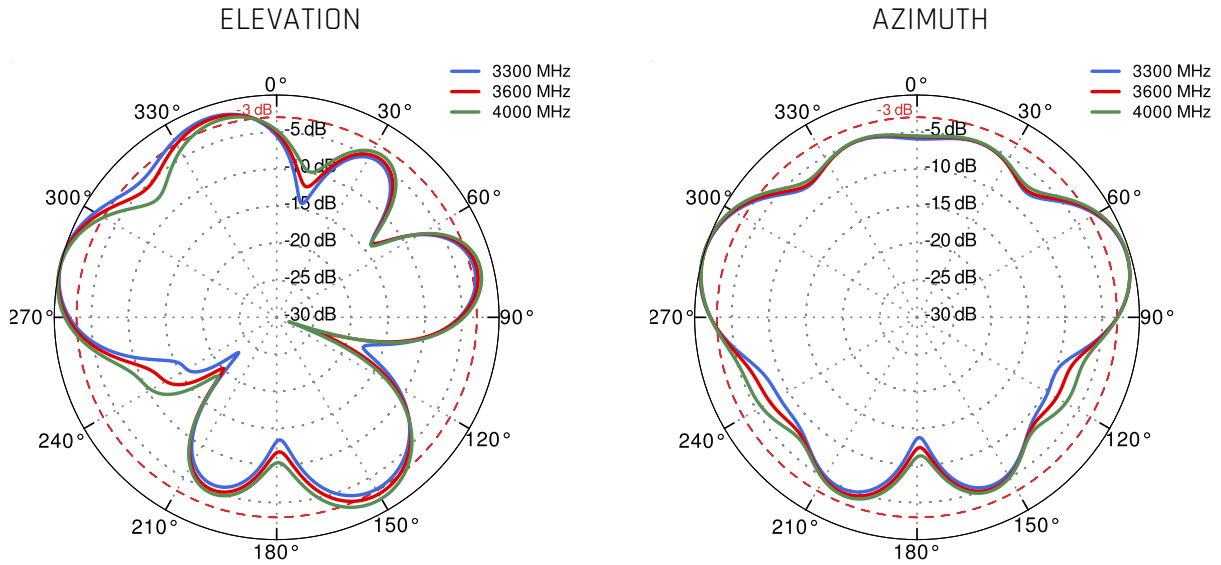

FREQUENCY	0.6 - 1.4 GHz 1.5 - 3.0 GHz 3.0 - 5.0 GHz 5.0 - 6.35 GHz
MAX. GAIN	0.6 - 1.4 GHz : 2.6 dBi 1.5 - 3.0 GHz : 4.2 dBi 3.0 - 5.0 GHz : 4.4 dBi 5.0 - 6.35 GHz : 2.1 dBi
SUPPORTED LTE BANDS	1, 2, 3, 4, 5, 6, 7, 8, 9, 10, 12, 13, 14, 17, 18, 19, 20, 22, 23, 24, 25, 26, 27, 28, 29, 30, 33, 34, 35, 36, 37, 38, 39, 40, 41, 42, 43, 44, 46, 47, 48, 49, 52, 53, 54, 65, 66, 67, 68, 69, 70, 71, 85, 103, 106, 107, 111, 252, 253, 254, 255, 256
SUPPORTED 5G BANDS	n1, n2, n3, n5, n7, n8, n12, n13, n14, n18, n20, n24, n25, n26, n28, n29, n30, n34, n38, n39, n40, n41, n46, n47, n48, n53, n54, n65, n66, n67, n68, n70, n71, n77, n78, n79, n80, n81, n82, n83, n84, n85, n86, n89, n90, n95, n97, n98, n99, n100, n101, n105, n106, n250, n251, n252, n253, n254, n255, n256
VSWR	<2.00, max <3.00
BEAMWIDTH	360°/35° ±5°
POLARIZATION	Vertical
IMPEDANCE	50 Ω

MECHANICAL SPECIFICATION

MATERIALS	ABS, aluminum, PTFE
CONNECTOR TYPE	RJ45
INGRESS PROTECTION	IP68
DIMENSIONS	160 x 160 x 240 mm 6.3 x 6.3 x 9.45 inch
WEIGHT	1.5 kg 3.31 lbs
OPERATING TEMPERATURE	From -40°C to 80°C From -40°F to 176°F
ENCLOSURE RECOMMENDED TIGHTENING TORQUE	0.5 - 0.7 Nm
MAST DIAMETER	25-66 mm 0.98-2.60 inch

PLOTS

VSWR for 5G/LTE antenna

Gain for 5G/LTE antenna

5G/LTE from 650MHz to 950MHz

5G/LTE from 1.71GHz to 2.5GHz

5G/LTE from 3.3GHz to 4.0GHz

5G/LTE from 4.5GHz to 5.5GHz

DIMENSIONS