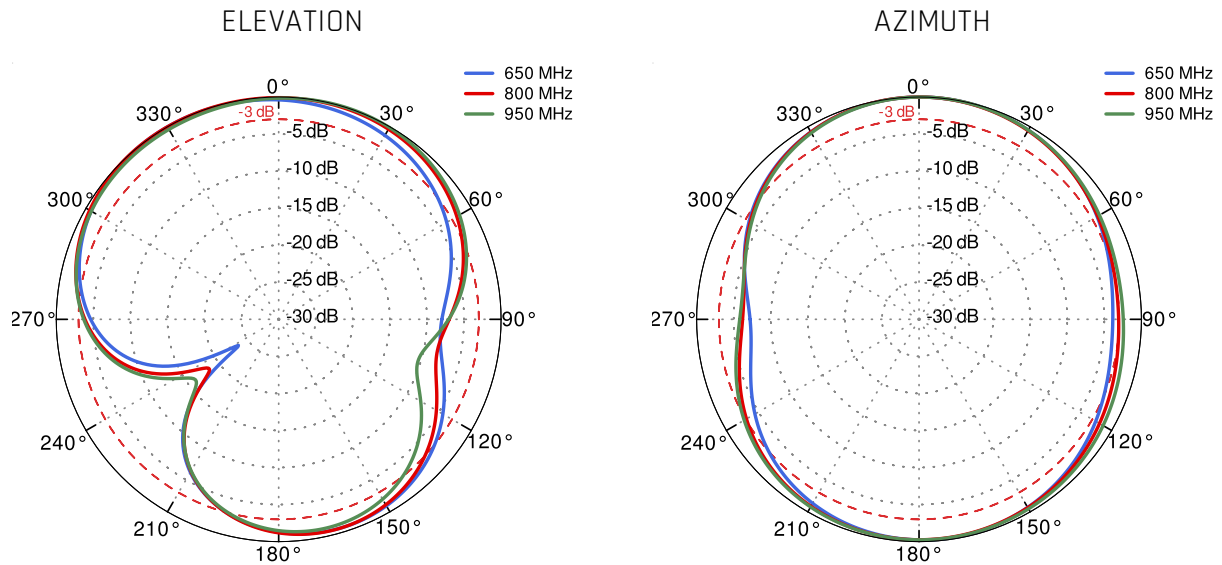

FREQUENCY	0.6 - 1.4 GHz 1.5 - 3.0 GHz 3.0 - 5.0 GHz 5.0 - 6.35 GHz
MAX. GAIN	0.6 - 1.4 GHz : 2.6 dBi 1.5 - 3.0 GHz : 4.2 dBi 3.0 - 5.0 GHz : 4.4 dBi 5.0 - 6.35 GHz : 2.1 dBi
SUPPORTED LTE BANDS	1, 2, 3, 4, 5, 6, 7, 8, 9, 10, 12, 13, 14, 17, 18, 19, 20, 22, 23, 24, 25, 26, 27, 28, 29, 30, 33, 34, 35, 36, 37, 38, 39, 40, 41, 42, 43, 44, 46, 47, 48, 49, 52, 53, 54, 65, 66, 67, 68, 69, 70, 71, 85, 103, 106, 107, 111, 252, 253, 254, 255, 256
SUPPORTED 5G BANDS	n1, n2, n3, n5, n7, n8, n12, n13, n14, n18, n20, n24, n25, n26, n28, n29, n30, n34, n38, n39, n40, n41, n46, n47, n48, n53, n54, n65, n66, n67, n68, n70, n71, n77, n78, n79, n80, n81, n82, n83, n84, n85, n86, n89, n90, n95, n97, n98, n99, n100, n101, n105, n106, n250, n251, n252, n253, n254, n255, n256
VSWR	<2.00, max <3.00
BEAMWIDTH	360°/35° ±5°
POLARIZATION	Vertical
IMPEDANCE	50 Ω

MECHANICAL SPECIFICATION

MATERIALS	ABS, aluminum, PTFE
CONNECTOR TYPE	RJ45
INGRESS PROTECTION	IP68
DIMENSIONS	160 x 160 x 240 mm 6.3 x 6.3 x 9.45 inch
WEIGHT	1.5 kg 3.31 lbs
OPERATING TEMPERATURE	From -40°C to 80°C From -40°F to 176°F
ENCLOSURE RECOMMENDED TIGHTENING TORQUE	0.5 - 0.7 Nm
MAST DIAMETER	25-66 mm 0.98-2.60 inch

PLOTS

VSWR for 5G/LTE antenna

Gain for 5G/LTE antenna

5G/LTE from 650MHz to 950MHz

5G/LTE from 1.71GHz to 2.5GHz

5G/LTE from 3.3GHz to 4.0GHz

5G/LTE from 4.5GHz to 5.5GHz

DIMENSIONS