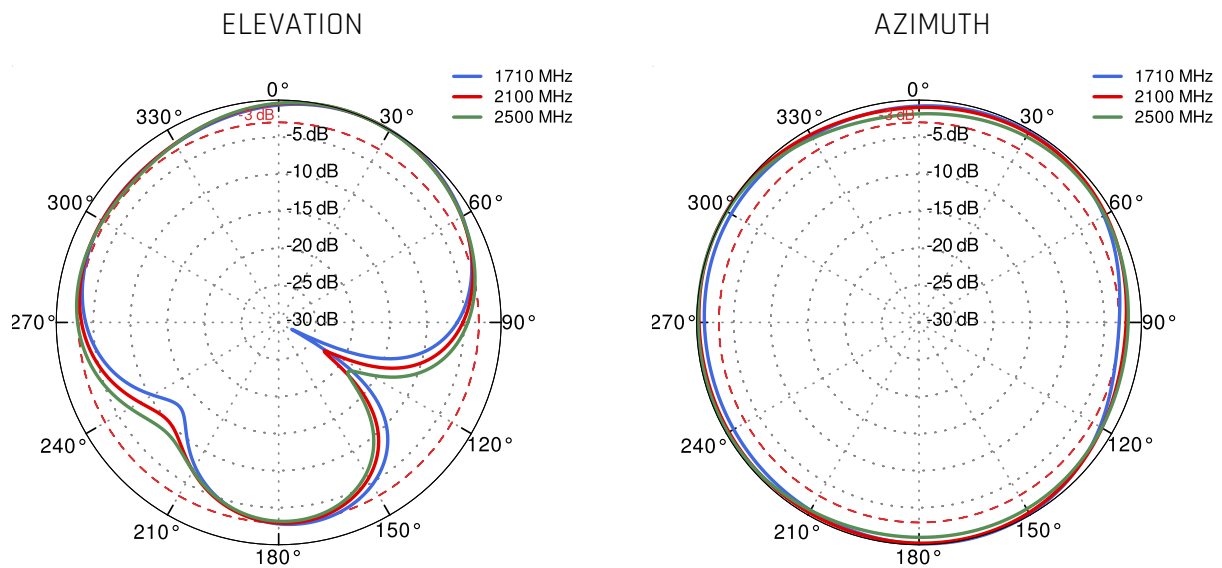

FREQUENCY	0.6 - 1.4 GHz 1.5 - 3.0 GHz 3.0 - 5.0 GHz 5.0 - 6.35 GHz
MAX. GAIN	0.6 - 1.4 GHz : 2.6 dBi 1.5 - 3.0 GHz : 4.2 dBi 3.0 - 5.0 GHz : 4.4 dBi 5.0 - 6.35 GHz : 2.1 dBi
SUPPORTED LTE BANDS	1, 2, 3, 4, 5, 6, 7, 8, 9, 10, 12, 13, 14, 17, 18, 19, 20, 22, 23, 24, 25, 26, 27, 28, 29, 30, 33, 34, 35, 36, 37, 38, 39, 40, 41, 42, 43, 44, 46, 47, 48, 49, 52, 53, 54, 65, 66, 67, 68, 69, 70, 71, 85, 103, 106, 107, 111, 252, 253, 254, 255, 256
SUPPORTED 5G BANDS	n1, n2, n3, n5, n7, n8, n12, n13, n14, n18, n20, n24, n25, n26, n28, n29, n30, n34, n38, n39, n40, n41, n46, n47, n48, n53, n54, n65, n66, n67, n68, n70, n71, n77, n78, n79, n80, n81, n82, n83, n84, n85, n86, n89, n90, n95, n97, n98, n99, n100, n101, n105, n106, n250, n251, n252, n253, n254, n255, n256
VSWR	<2.00, max <3.00
BEAMWIDTH	360°/35° ±5°
POLARIZATION	Vertical
IMPEDANCE	50 Ω

MECHANICAL SPECIFICATION

MATERIALS	ABS, aluminum, PTFE
CONNECTOR TYPE	RJ45
INGRESS PROTECTION	IP68
DIMENSIONS	160 x 160 x 240 mm 6.3 x 6.3 x 9.45 inch
WEIGHT	1.5 kg 3.31 lbs
OPERATING TEMPERATURE	From -40°C to 80°C From -40°F to 176°F
ENCLOSURE RECOMMENDED TIGHTENING TORQUE	0.5 - 0.7 Nm
MAST DIAMETER	25-66 mm 0.98-2.60 inch

PLOTS

VSWR for 5G/LTE antenna

Gain for 5G/LTE antenna

5G/LTE from 650MHz to 950MHz

5G/LTE from 1.71GHz to 2.5GHz

5G/LTE from 3.3GHz to 4.0GHz

5G/LTE from 4.5GHz to 5.5GHz

DIMENSIONS