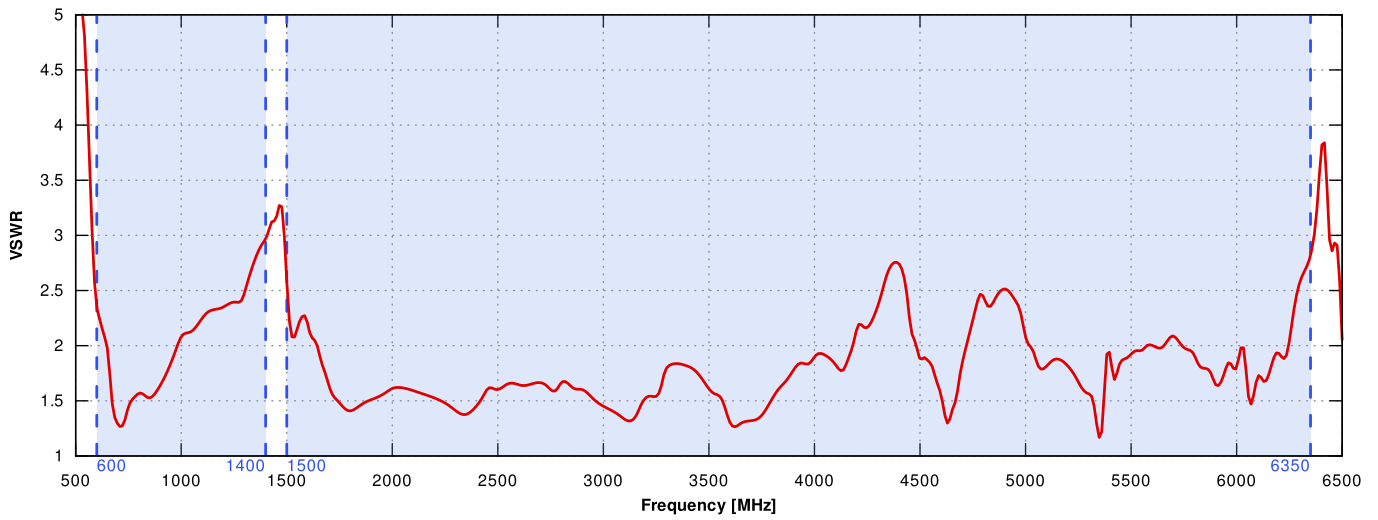

FREQUENCY	0.6 - 1.4 GHz 1.5 - 3.0 GHz 3.0 - 5.0 GHz 5.0 - 6.35 GHz
MAX. GAIN	0.6 - 1.4 GHz : 2.6 dBi 1.5 - 3.0 GHz : 4.2 dBi 3.0 - 5.0 GHz : 4.4 dBi 5.0 - 6.35 GHz : 2.1 dBi
SUPPORTED LTE BANDS	1, 2, 3, 4, 5, 6, 7, 8, 9, 10, 12, 13, 14, 17, 18, 19, 20, 22, 23, 24, 25, 26, 27, 28, 29, 30, 33, 34, 35, 36, 37, 38, 39, 40, 41, 42, 43, 44, 46, 47, 48, 49, 52, 53, 54, 65, 66, 67, 68, 69, 70, 71, 85, 103, 106, 107, 111, 252, 253, 254, 255, 256
SUPPORTED 5G BANDS	n1, n2, n3, n5, n7, n8, n12, n13, n14, n18, n20, n24, n25, n26, n28, n29, n30, n34, n38, n39, n40, n41, n46, n47, n48, n53, n54, n65, n66, n67, n68, n70, n71, n77, n78, n79, n80, n81, n82, n83, n84, n85, n86, n89, n90, n95, n97, n98, n99, n100, n101, n105, n106, n250, n251, n252, n253, n254, n255, n256
VSWR	<2.00, max <3.00
BEAMWIDTH	360°/35° ±5°
POLARIZATION	Vertical
IMPEDANCE	50 Ω

MECHANICAL SPECIFICATION

MATERIALS	ABS, aluminum, PTFE
CONNECTOR TYPE	RJ45
INGRESS PROTECTION	IP68
DIMENSIONS	160 x 160 x 240 mm 6.3 x 6.3 x 9.45 inch
WEIGHT	1.5 kg 3.31 lbs
OPERATING TEMPERATURE	From -40°C to 80°C From -40°F to 176°F
ENCLOSURE RECOMMENDED TIGHTENING TORQUE	0.5 - 0.7 Nm
MAST DIAMETER	25-66 mm 0.98-2.60 inch

PLOTS

VSWR for 5G/LTE antenna

Gain for 5G/LTE antenna

5G/LTE from 650MHz to 950MHz

5G/LTE from 1.71GHz to 2.5GHz

5G/LTE from 3.3GHz to 4.0GHz

5G/LTE from 4.5GHz to 5.5GHz

DIMENSIONS