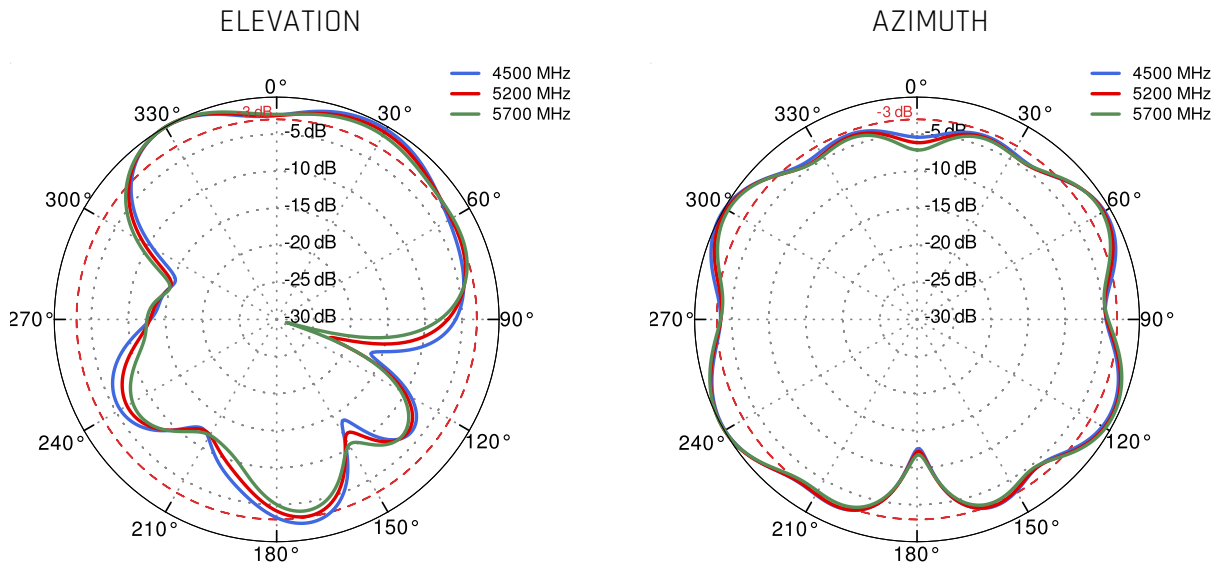

FREQUENCY	0.6 - 1.4 GHz 1.5 - 3.0 GHz 3.0 - 5.0 GHz 5.0 - 6.35 GHz
MAX. GAIN	0.6 - 1.4 GHz : 2.6 dBi 1.5 - 3.0 GHz : 4.2 dBi 3.0 - 5.0 GHz : 4.4 dBi 5.0 - 6.35 GHz : 2.1 dBi
SUPPORTED LTE BANDS	1, 2, 3, 4, 5, 6, 7, 8, 9, 10, 12, 13, 14, 17, 18, 19, 20, 22, 23, 24, 25, 26, 27, 28, 29, 30, 33, 34, 35, 36, 37, 38, 39, 40, 41, 42, 43, 44, 46, 47, 48, 49, 52, 53, 54, 65, 66, 67, 68, 69, 70, 71, 85, 103, 106, 107, 111, 252, 253, 254, 255, 256
SUPPORTED 5G BANDS	n1, n2, n3, n5, n7, n8, n12, n13, n14, n18, n20, n24, n25, n26, n28, n29, n30, n34, n38, n39, n40, n41, n46, n47, n48, n53, n54, n65, n66, n67, n68, n70, n71, n77, n78, n79, n80, n81, n82, n83, n84, n85, n86, n89, n90, n95, n97, n98, n99, n100, n101, n105, n106, n250, n251, n252, n253, n254, n255, n256
VSWR	<2.00, max <3.00
BEAMWIDTH	360°/35° ±5°
POLARIZATION	Vertical
IMPEDANCE	50 Ω

MECHANICAL SPECIFICATION

MATERIALS	ABS, aluminum, PTFE
CONNECTOR TYPE	RJ45
INGRESS PROTECTION	IP68
DIMENSIONS	160 x 160 x 240 mm 6.3 x 6.3 x 9.45 inch
WEIGHT	1.5 kg 3.31 lbs
OPERATING TEMPERATURE	From -40°C to 80°C From -40°F to 176°F
ENCLOSURE RECOMMENDED TIGHTENING TORQUE	0.5 - 0.7 Nm
MAST DIAMETER	25-66 mm 0.98-2.60 inch

PLOTS

VSWR for 5G/LTE antenna

Gain for 5G/LTE antenna

5G/LTE from 650MHz to 950MHz

5G/LTE from 1.71GHz to 2.5GHz

5G/LTE from 3.3GHz to 4.0GHz

5G/LTE from 4.5GHz to 5.5GHz

DIMENSIONS