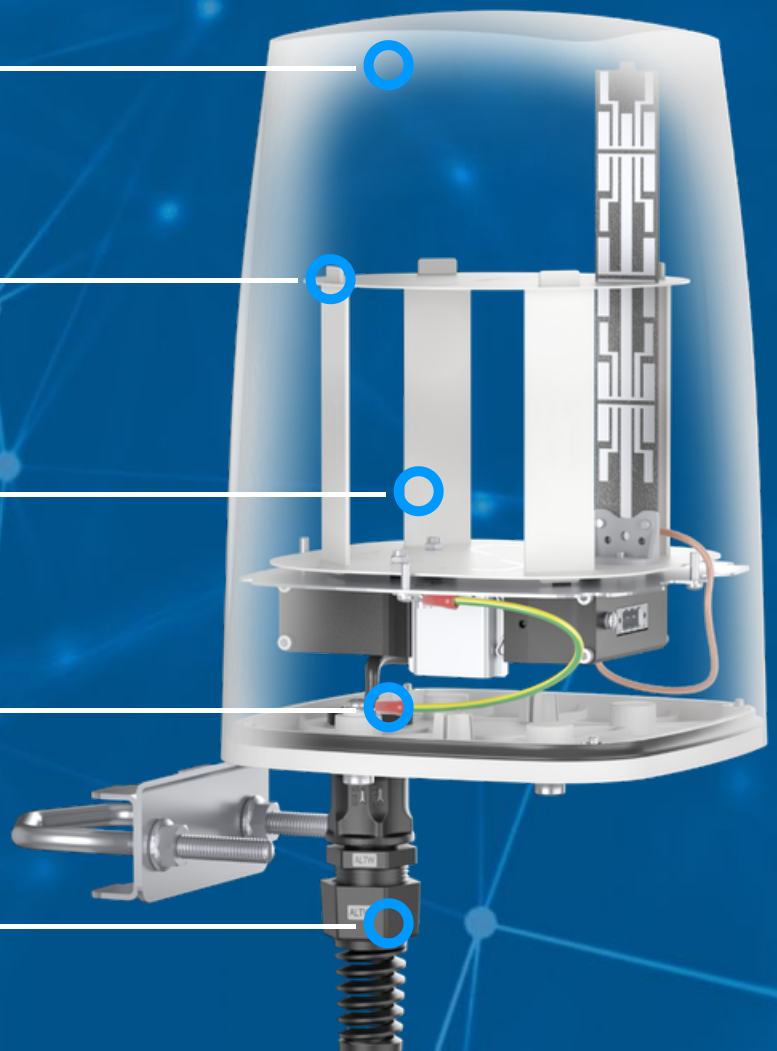

OUTDOOR ANTENNA WORKS IN ANY WEATHER CONDITIONS, IP68

GALVANIZED STEEL, WALL OR POLE MOUNTING BRACKET

ANTENNA PERFECTLY MATCHED WITH THE TELTONIKA RUT14X

ALL ANTENNAS AND TELTONIKA ROUTER INTEGRATED IN ONE ENCLOSURE

MADE IN EUROPE