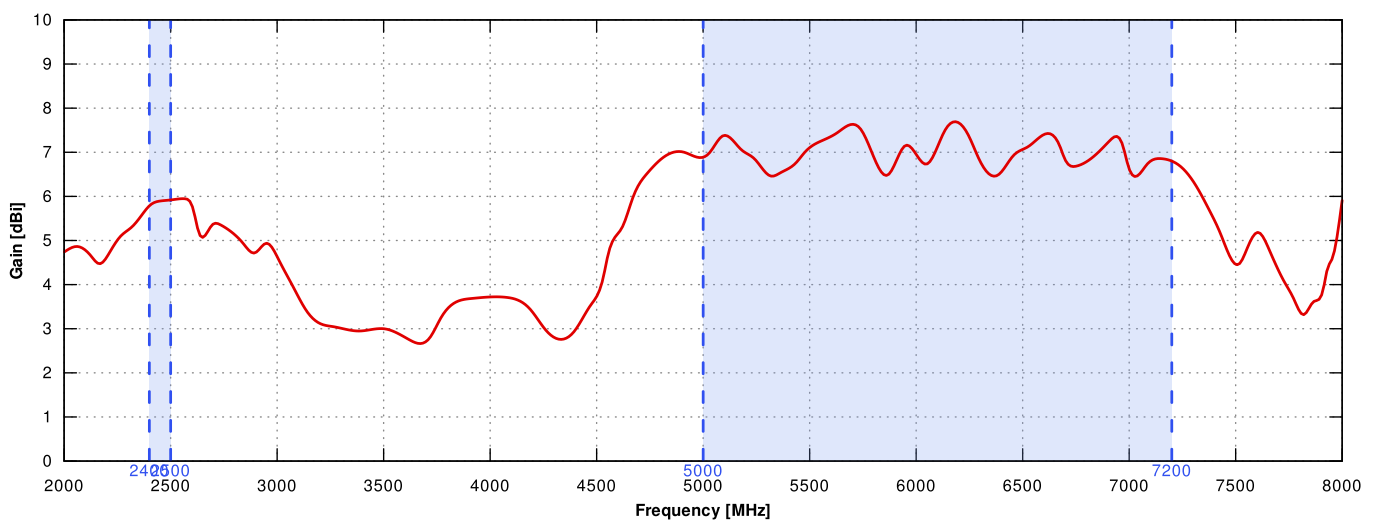

MADE IN EUROPE

WI-FI ANTENNA SPECIFICATION

FREQUENCY	2.4 - 2.5 GHz 5.0 - 7.2 GHz
GAIN	2.4 - 2.5 GHz: 6dBi 5 GHz: 7.5dBi 7 GHz: 7.5dBi
VSWR	< 1.50, max < 2.00
BEAMWIDTH	360°/25°
POLARIZATION	Vertical
IMPEDANCE	50 Ω

MAST DIAMETER

25-66 mm
0.98-2.60 inch

PLOTS

WI-FI VSWR

WI-FI Gain

Wi-Fi From 2.4 GHz to 6.5 GHz

DIMENSIONS