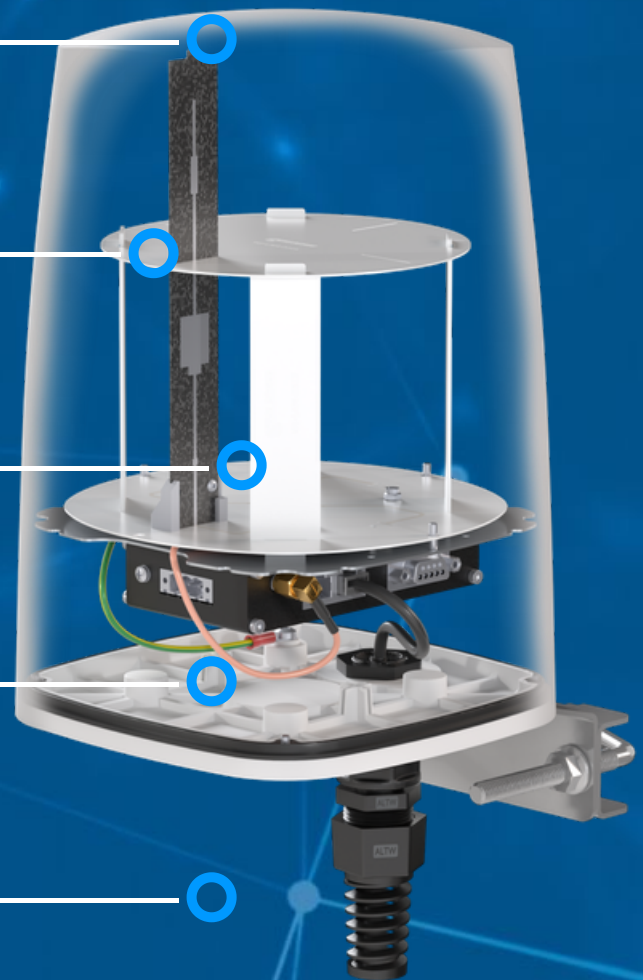

OUTDOOR ANTENNA WORKS IN ANY WEATHER CONDITIONS, IP68

GALVANIZED STEEL, WALL OR POLE MOUNTING BRACKET

ANTENNA PERFECTLY MATCHED WITH THE TELTONIKA RUT14X

ALL ANTENNAS AND TELTONIKA ROUTER INTEGRATED IN ONE ENCLOSURE

MADE IN EUROPE