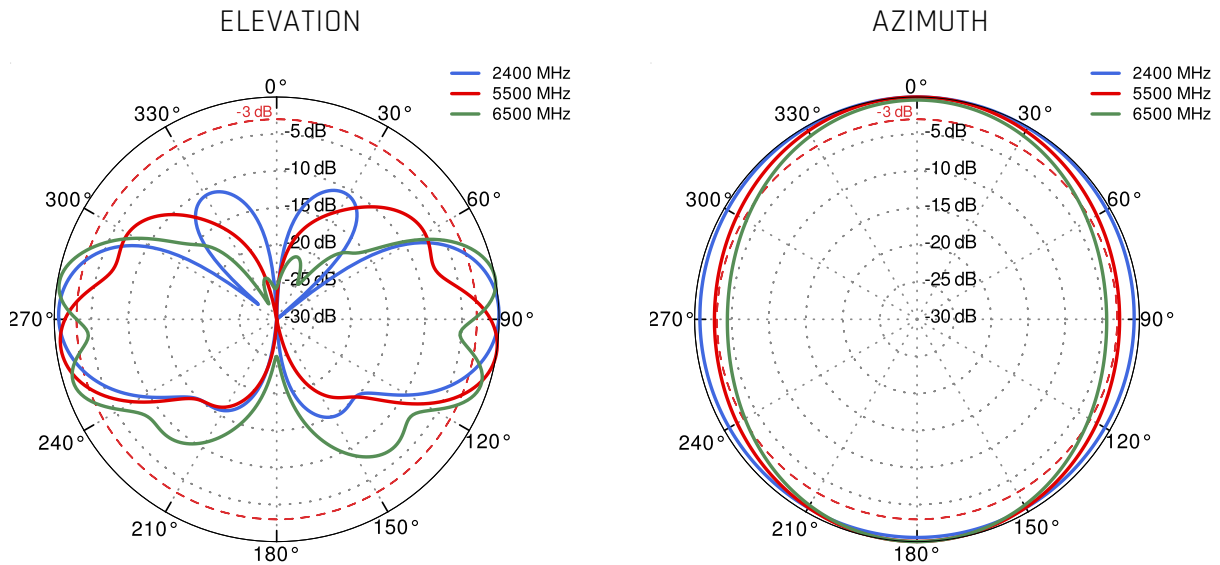

MADE IN EUROPE

WI-FI ANTENNA SPECIFICATION

FREQUENCY	2.4 - 2.5 GHz 5.0 - 7.2 GHz
GAIN	2.4 - 2.5 GHz: 6dBi 5 GHz: 7.5dBi 7 GHz: 7.5dBi
VSWR	< 1.50, max < 2.00
BEAMWIDTH	360°/25°
POLARIZATION	Vertical
IMPEDANCE	50 Ω

MECHANICAL SPECIFICATION

MATERIALS	ABS, aluminum, PTFE
CONNECTOR TYPE	RJ45
INGRESS PROTECTION	IP68
DIMENSIONS	160 x 160 x 240 mm 6.3 x 6.3 x 9.45 inch
WEIGHT	1.5 kg 3.31 lbs
OPERATING TEMPERATURE	From -40°C to 80°C From -40°F to 176°F
ENCLOSURE RECOMMENDED TIGHTENING TORQUE	0.5 - 0.7 Nm

MAST DIAMETER

25-66 mm
0.98-2.60 inch

PLOTS

WI-FI VSWR

WI-FI Gain

Wi-Fi From 2.4 GHz to 6.5 GHz

DIMENSIONS