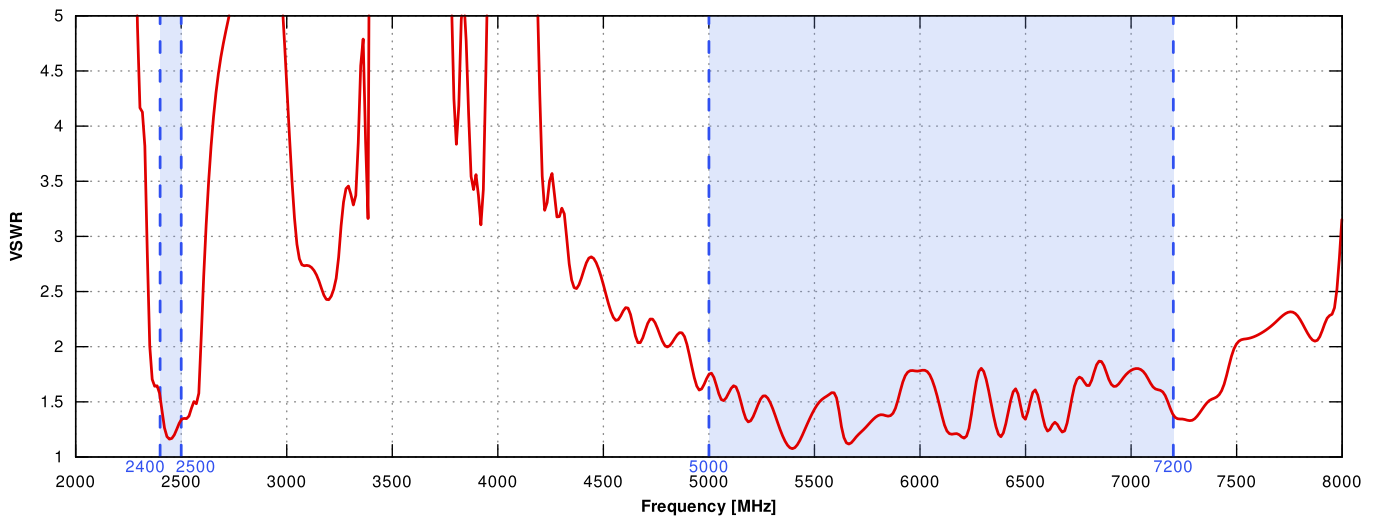

MADE IN EUROPE

WI-FI ANTENNA SPECIFICATION

FREQUENCY	2.4 - 2.5 GHz 5.0 - 7.2 GHz
GAIN	2.4 - 2.5 GHz: 6dBi 5 GHz: 7.5dBi 7 GHz: 7.5dBi
VSWR	< 1.50, max < 2.00
BEAMWIDTH	360°/25°
POLARIZATION	Vertical
IMPEDANCE	50 Ω

MECHANICAL SPECIFICATION

MATERIALS	ABS, aluminum, PTFE
CONNECTOR TYPE	RJ45
INGRESS PROTECTION	IP68
DIMENSIONS	160 x 160 x 240 mm 6.3 x 6.3 x 9.45 inch
WEIGHT	1.5 kg 3.31 lbs
OPERATING TEMPERATURE	From -40°C to 80°C From -40°F to 176°F
ENCLOSURE RECOMMENDED TIGHTENING TORQUE	0.5 - 0.7 Nm

MAST DIAMETER

25-66 mm
0.98-2.60 inch

PLOTS

WI-FI VSWR

WI-FI Gain

Wi-Fi From 2.4 GHz to 6.5 GHz

DIMENSIONS