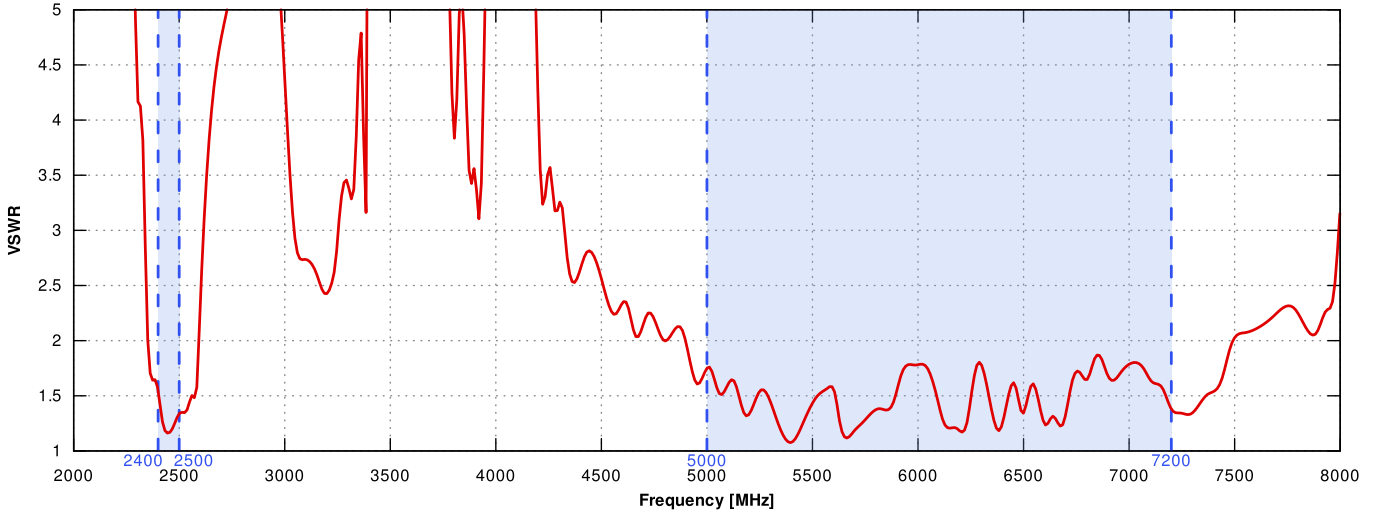

MADE IN EUROPE

5G / LTE ANTENNA SPECIFICATION

FREQUENCY	617 - 960 MHz 1.7 - 2.7 GHz 3.3 - 4.7 GHz 5.2 - 6.0 GHz
GAIN	617 - 960 MHz : 4 dBi 1.7 - 2.2 GHz : 4 dBi 3.3 - 4.7 GHz : 4.5 dBi 5.2 - 6.0 GHz : 2.5dBi
SUPPORTED LTE BANDS	1, 2, 3, 4, 5, 7, 8, 9, 10, 12, 13, 14, 17, 18, 19, 20, 22, 25, 26, 27, 28, 29, 30, 33, 34, 35, 36, 37, 38, 39, 40, 41, 42, 43, 44, 47, 48, 49, 52, 53, 65, 66, 67, 68, 69, 71, 85, 103, 106
SUPPORTED 5G BANDS	n1, n2, n3, n5, n7, n8, n12, n13, n14, n18, n20, n25, n26, n28, n29, n30, n34, n38, n39, n40, n41, n47, n48, n53, n65, n66, n67, n71, n77, n78, n80, n81, n82, n83, n84, n85, n86, n89, n90, n95, n97, n98, n100, n101, n256
VSWR	<1.80, max <2.00
BEAMWIDTH	360°/35° ±5°
POLARIZATION	Vertical
IMPEDANCE	50 Ω

WI-FI ANTENNA SPECIFICATION

FREQUENCY	2.4 GHz 5.0 GHz 7 GHz
GAIN	2.4 - 2.5 GHz: 6dBi 5 GHz: 7.5dBi 7 GHz: 7.5dBi
VSWR	< 1.50, max < 2.00
BEAMWIDTH	360°/25°
POLARIZATION	Vertical
IMPEDANCE	50 Ω

MECHANICAL SPECIFICATION

FREQUENCY BANDS

LTE / 4G

	1	2	3	4	5	7	8	
	9	10	12	13	14	17	18	
	19	20	22	25	26	27	28	
617 MHz	29	30	33	34	35	36	37	6000 MHz
	38	39	40	41	42	43	44	
	47	48	49	52	53	65	66	
	67	68	69	71	85	103	106	

5G

	n1	n2	n3	n5	n7	n8	n12	
	n13	n14	n18	n20	n25	n26	n28	
	n29	n30	n34	n38	n39	n40	n41	
617 MHz	n47	n48	n53	n65	n66	n67	n71	6000 MHz
	n77	n78	n80	n81	n82	n83	n84	
	n85	n86	n89	n90	n95	n97	n98	
	n100	n101	n256					

COMPATIBLE ROUTERS

VARIANT: - _____

PLOTS

5G/LTE VSWR _____

WI-FI VSWR

DIMENSIONS