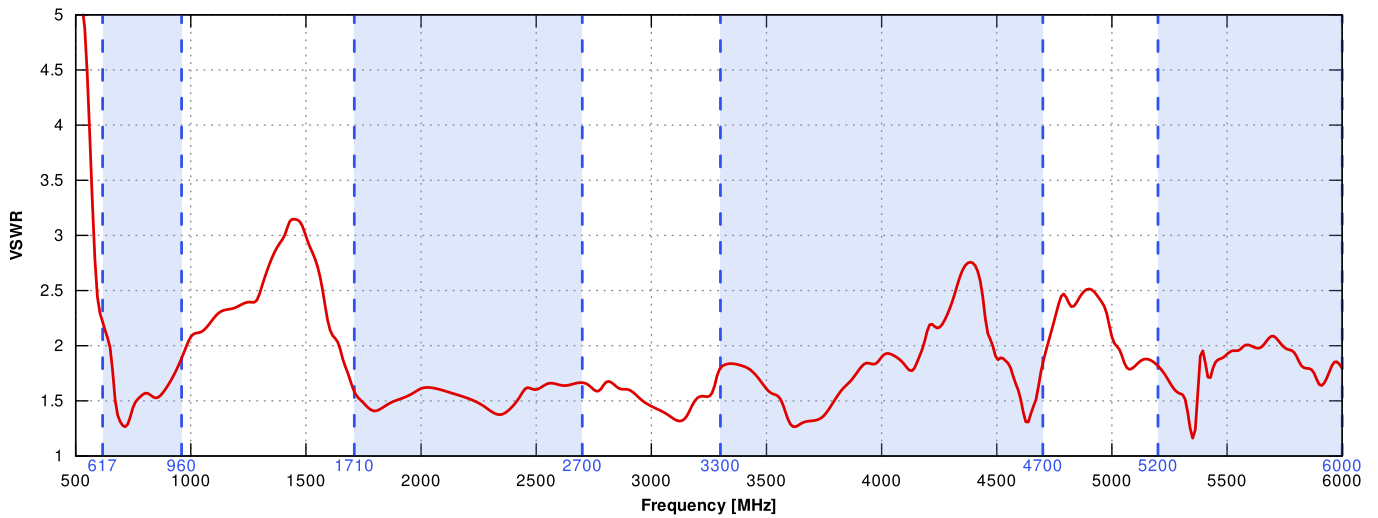

FREQUENCY BANDS

LTE / 4G

	1	2	3	4	5	7	8	
	9	10	12	13	14	17	18	
	19	20	22	25	26	27	28	
617 MHz	29	30	33	34	35	36	37	6000 MHz
	38	39	40	41	42	43	44	
	47	48	49	52	53	65	66	
	67	68	69	71	85	103	106	

5G

	n1	n2	n3	n5	n7	n8	n12	
	n13	n14	n18	n20	n25	n26	n28	
	n29	n30	n34	n38	n39	n40	n41	
617 MHz	n47	n48	n53	n65	n66	n67	n71	6000 MHz
	n77	n78	n80	n81	n82	n83	n84	
	n85	n86	n89	n90	n95	n97	n98	
	n100	n101	n256					

COMPATIBLE ROUTERS

VARIANT: - _____

PLOTS

5G/LTE VSWR _____