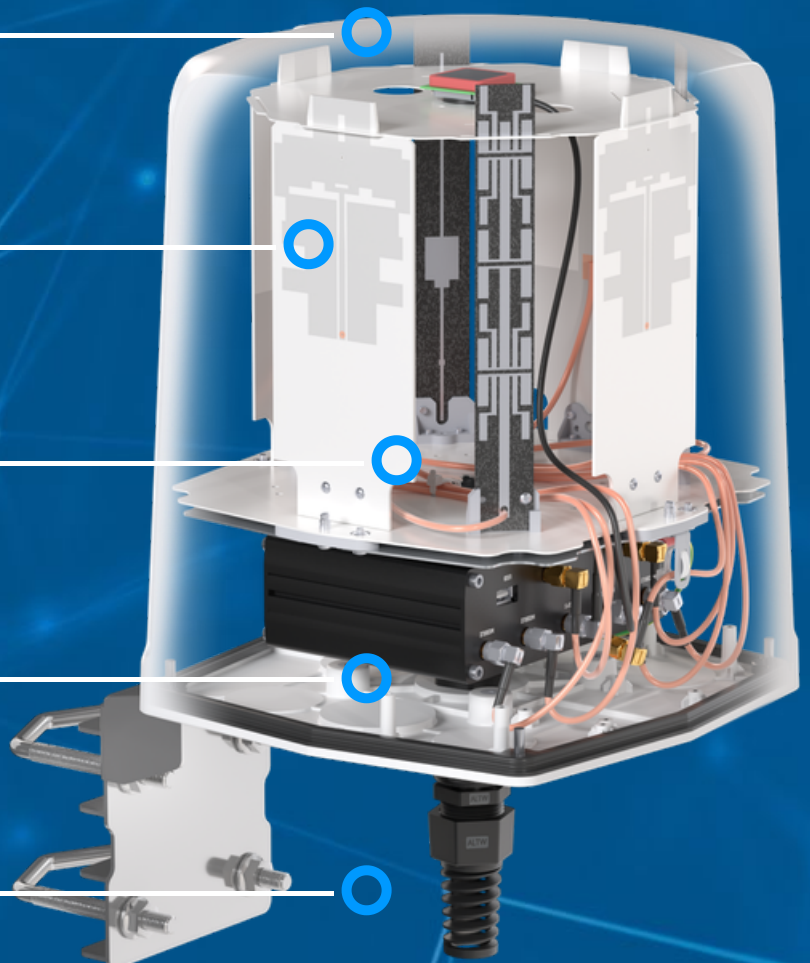

OUTDOOR ANTENNA WORKS IN ANY WEATHER CONDITIONS, IP68

ANTENNA PERFECTLY MATCHED WITH THE TELTONIKA ROUTERS

ALL ANTENNAS AND TELTONIKA ROUTER INTEGRATED IN ONE ENCLOSURE

GALVANIZED STEEL, WALL OR POLE MOUNTING BRACKET

MADE IN EUROPE