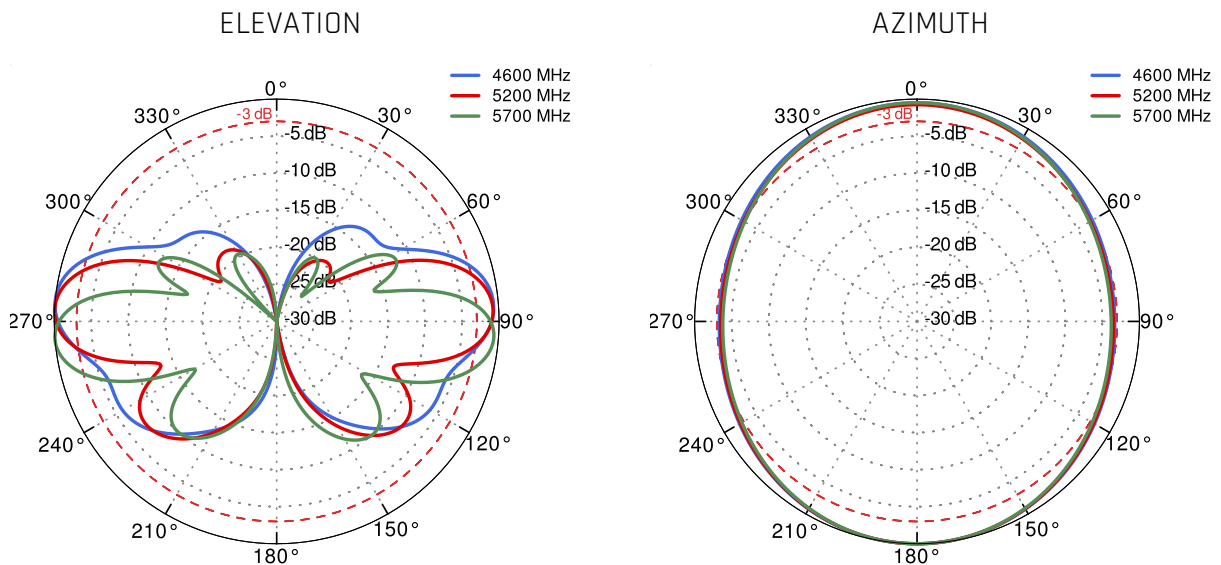

WI-FI ANTENNA SPECIFICATION

FREQUENCY	2.4 - 2.5 GHz 5.0 - 7.2 GHz
GAIN	2.4 - 2.5 GHz: 6dBi 5 GHz: 7.5dBi 7 GHz: 7.5dBi
VSWR	< 1.50, max < 2.00
BEAMWIDTH	360°/25°
POLARIZATION	Vertical
IMPEDANCE	50 Ω
CONNECTOR	3x RPSMA
CABLE TYPE	RG316

0.5 - 0.7 Nm

FREQUENCY BANDS

LTE / 4G

1	2	3	4	5	7	8
9	10	12	13	14	17	18
19	20	22	25	26	27	28
29	30	33	34	35	36	37
38	39	40	41	42	43	44
47	48	49	52	53	65	66
67	68	69	71	85	103	106

617 MHz 6000 MHz

5G

n1	n2	n3	n5	n7	n8	n12
n13	n14	n18	n20	n25	n26	n28
n29	n30	n34	n38	n39	n40	n41
n47	n48	n53	n65	n66	n67	n71
n77	n78	n80	n81	n82	n83	n84
n85	n86	n89	n90	n95	n97	n98
n100	n101	n256				

617 MHz 6000 MHz

PLOTS

5G/LTE VSWR

5G/LTE Gain

WI-FI VSWR

WI-FI Gain

5G/LTE From 617MHz to 960MHz

5G/LTE From 1.71GHz to 2.7GHz

5G/LTE From 3.3GHz to 4.2GHz

5G/LTE From 4.6GHz to 5.7GHz

Wi-Fi From 2.4 GHz to 6.5 GHz

DIMENSIONS