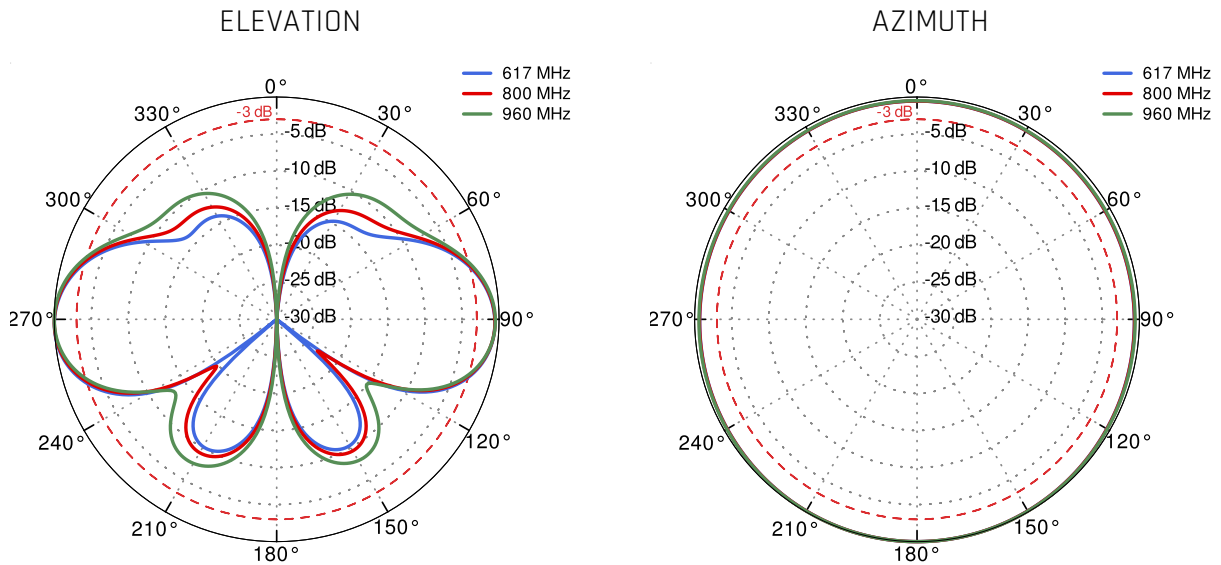

WI-FI ANTENNA SPECIFICATION

FREQUENCY	2.4 - 2.5 GHz 5.0 - 7.2 GHz
GAIN	2.4 - 2.5 GHz: 6dBi 5 GHz: 7.5dBi 7 GHz: 7.5dBi
VSWR	< 1.50, max < 2.00
BEAMWIDTH	360°/25°
POLARIZATION	Vertical
IMPEDANCE	50 Ω
CONNECTOR	3x RPSMA
CABLE TYPE	RG316

0.5 - 0.7 Nm

FREQUENCY BANDS

LTE / 4G

1	2	3	4	5	7	8
9	10	12	13	14	17	18
19	20	22	25	26	27	28
29	30	33	34	35	36	37
38	39	40	41	42	43	44
47	48	49	52	53	65	66
67	68	69	71	85	103	106

617 MHz 6000 MHz

5G

n1	n2	n3	n5	n7	n8	n12
n13	n14	n18	n20	n25	n26	n28
n29	n30	n34	n38	n39	n40	n41
n47	n48	n53	n65	n66	n67	n71
n77	n78	n80	n81	n82	n83	n84
n85	n86	n89	n90	n95	n97	n98
n100	n101	n256				

617 MHz 6000 MHz

PLOTS

5G/LTE VSWR

5G/LTE Gain

WI-FI VSWR

WI-FI Gain

5G/LTE From 617MHz to 960MHz

5G/LTE From 1.71GHz to 2.7GHz

5G/LTE From 3.3GHz to 4.2GHz

5G/LTE From 4.6GHz to 5.7GHz

Wi-Fi From 2.4 GHz to 6.5 GHz

DIMENSIONS