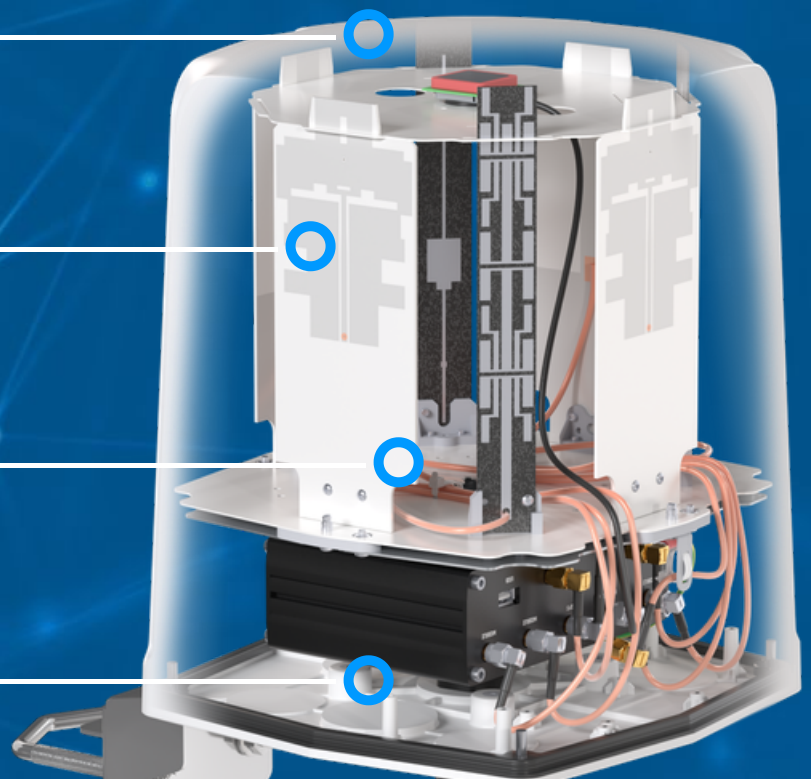

QuWave for Teltonika

INTEGRATED MULTI-BAND LTE & 5G OMNI ANTENNA + WI-FI OMNI ANTENNA + GPS ACTIVE ANTENNA + PLACE TO INSTALL TELTONIKA ROUTERS (ALL-IN-ONE)

QuWave is an outdoor antenna designed to provide reliable wireless connectivity in a variety of environments. This product is an all in one solution that integrates a high gain omnidirectional 5G and Wi-Fi antennas with all Teltonika routers into a single IP67 enclosure. Such integration allows implementation of new outdoor 5G solutions.

* This router requires the purchase of an [PoE passive splitter](#).

OUTDOOR ANTENNA WORKS IN ANY WEATHER CONDITIONS, IP67

ANTENNA PERFECTLY MATCHED WITH THE TELTONIKA ROUTERS

ALL ANTENNAS AND TELTONIKA ROUTER INTEGRATED IN ONE ENCLOSURE

GALVANIZED STEEL, WALL OR POLE MOUNTING BRACKET

5G / LTE ANTENNA SPECIFICATION

FREQUENCY	617 - 960 MHz 1.7 - 2.7 GHz 2.7 - 3.8 GHz 3.8 - 5.0 GHz 5.0 - 6.0 GHz
GAIN	617 - 960 MHz: 3 dBi 1.7 - 2.7 GHz: 3.5 dBi 2.7 - 3.8 GHz: 4 dBi 3.8 - 5.0 GHz: 4.5 dBi 5.0 - 6.0 GHz: 4 dBi
SUPPORTED LTE BANDS	1, 2, 3, 4, 5, 6, 7, 8, 9, 10, 11, 12, 13, 14, 17, 18, 19, 20, 21, 22, 23, 24, 25, 26, 27, 28, 29, 30, 32, 33, 34, 35, 36, 37, 38, 39, 40, 41, 42, 43, 44, 45, 46, 47, 48, 49, 50, 51, 52, 53, 54, 65, 66, 67, 68, 69, 70, 71, 74, 75, 76, 85, 103, 106, 111, 252, 253, 254, 255, 256
SUPPORTED 5G BANDS	n1, n2, n3, n5, n7, n8, n12, n13, n14, n18, n20, n24, n25, n26, n28, n29, n30, n34, n38, n39, n40, n41, n46, n47, n48, n50, n51, n53, n54, n65, n66, n67, n68, n70, n71, n74, n75, n76, n77, n78, n79, n80, n81, n82, n83, n84, n85, n86, n89, n90, n91, n92, n93, n94, n95, n97, n98, n99, n100, n101, n106, n109, n110, n250, n251, n252, n253, n254, n255, n256
VSWR	< 2.0, max < 2.5
BEAMWIDTH	360°/35° ±5°
POLARIZATION	Vertical
IMPEDANCE	50 Ω
CONNECTOR	4x SMA
CABLE TYPE	RG316