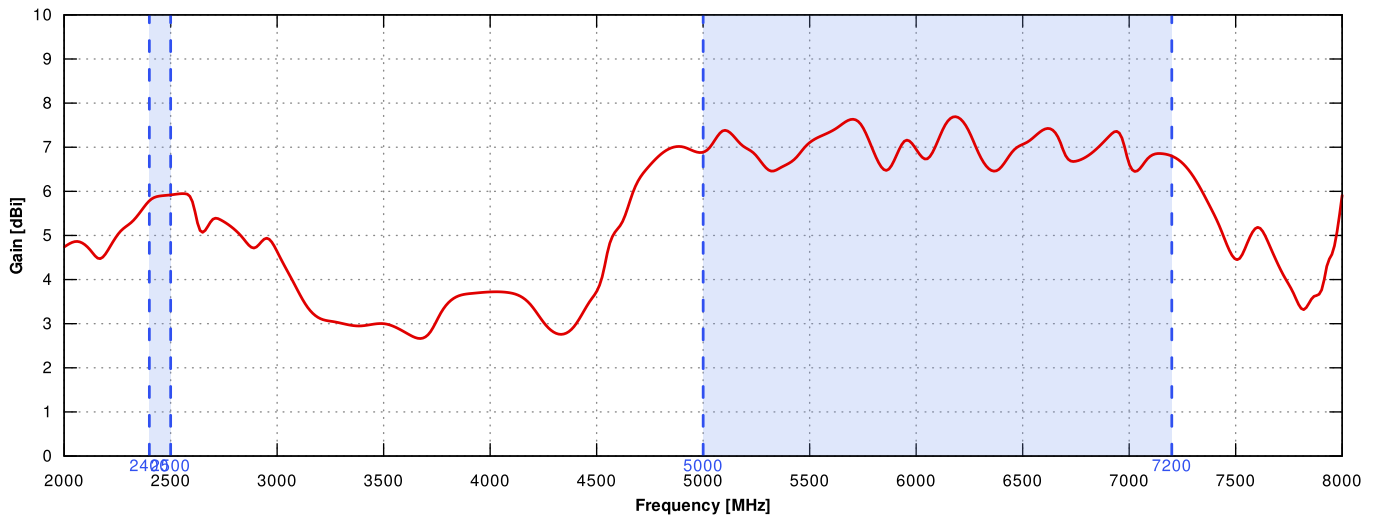

0.5 - 0.7 Nm

FREQUENCY BANDS

LTE / 4G

1	2	3	4	5	7	8
9	10	12	13	14	17	18
19	20	22	25	26	27	28
29	30	33	34	35	36	37
38	39	40	41	42	43	44
47	48	49	52	53	65	66
67	68	69	71	85	103	106

617 MHz 6000 MHz

5G

n1	n2	n3	n5	n7	n8	n12
n13	n14	n18	n20	n25	n26	n28
n29	n30	n34	n38	n39	n40	n41
n47	n48	n53	n65	n66	n67	n71
n77	n78	n80	n81	n82	n83	n84
n85	n86	n89	n90	n95	n97	n98
n100	n101	n256				

617 MHz 6000 MHz

PLOTS

5G/LTE VSWR

5G/LTE Gain

WI-FI VSWR

WI-FI Gain

5G/LTE From 617MHz to 960MHz

5G/LTE From 1.71GHz to 2.7GHz

5G/LTE From 3.3GHz to 4.2GHz

5G/LTE From 4.6GHz to 5.7GHz

Wi-Fi From 2.4 GHz to 6.5 GHz

DIMENSIONS