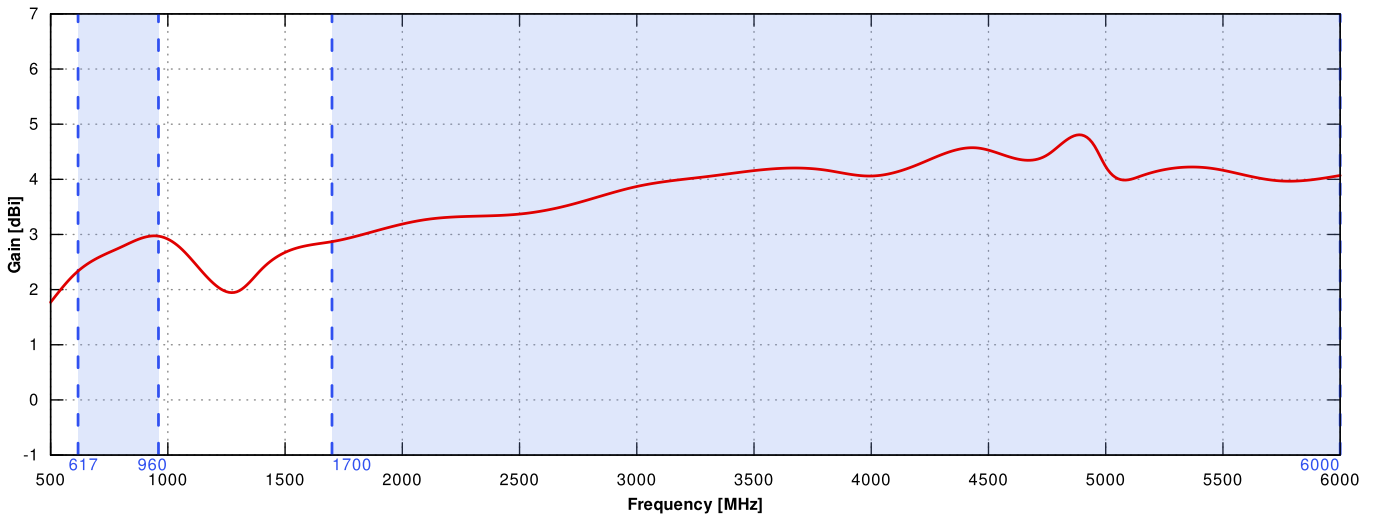

0.5 - 0.7 Nm

FREQUENCY BANDS

LTE / 4G

1	2	3	4	5	7	8
9	10	12	13	14	17	18
19	20	22	25	26	27	28
29	30	33	34	35	36	37
38	39	40	41	42	43	44
47	48	49	52	53	65	66
67	68	69	71	85	103	106

617 MHz 6000 MHz

5G

n1	n2	n3	n5	n7	n8	n12
n13	n14	n18	n20	n25	n26	n28
n29	n30	n34	n38	n39	n40	n41
n47	n48	n53	n65	n66	n67	n71
n77	n78	n80	n81	n82	n83	n84
n85	n86	n89	n90	n95	n97	n98
n100	n101	n256				

617 MHz 6000 MHz

PLOTS

5G/LTE VSWR

5G/LTE Gain

WI-FI VSWR

WI-FI Gain

5G/LTE From 617MHz to 960MHz

5G/LTE From 1.71GHz to 2.7GHz