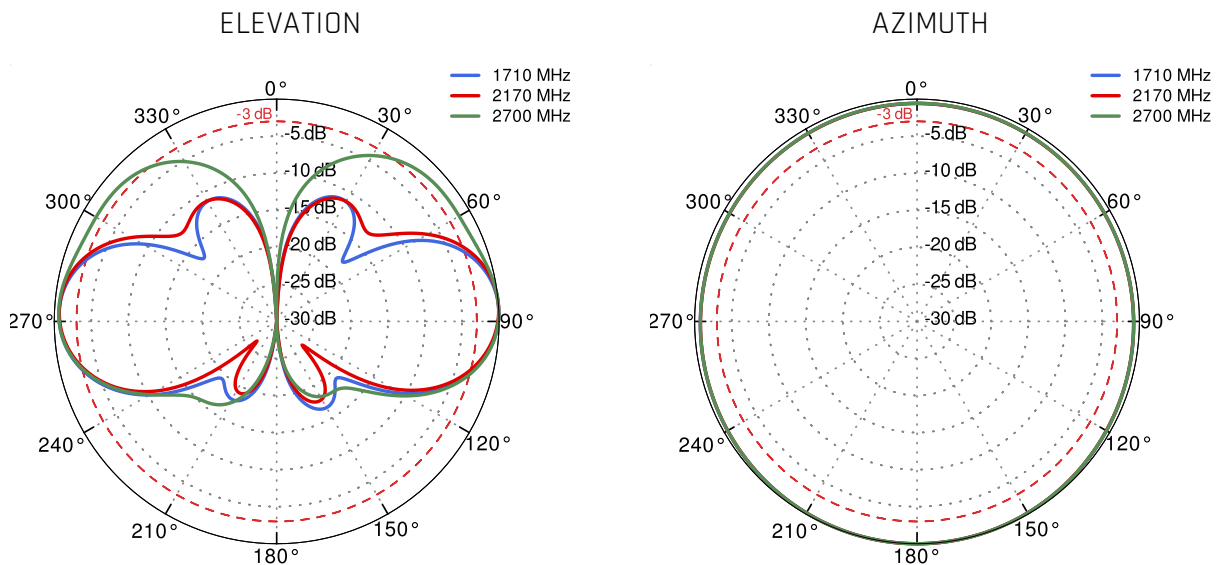

OUTER DIMENSIONS210 x 210 x 254 mm
8.27 x 8.27 x 10 inch**INGRESS PROTECTION**

IP67

OPERATING TEMPERATUREFrom -40°C to 80°C
From -40°F to 176°F**MAST DIAMETER**25-66 mm
0.98-2.60 inch**ENCLOSURE RECOMMENDED
TIGHTENING TORQUE**

0.5 - 0.7 Nm

FREQUENCY BANDS

LTE / 4G

1	2	3	4	5	7	8
9	10	12	13	14	17	18
19	20	22	25	26	27	28
29	30	33	34	35	36	37
38	39	40	41	42	43	44
47	48	49	52	53	65	66
67	68	69	71	85	103	106

617 MHz 6000 MHz

5G

n1	n2	n3	n5	n7	n8	n12
n13	n14	n18	n20	n25	n26	n28
n29	n30	n34	n38	n39	n40	n41
n47	n48	n53	n65	n66	n67	n71
n77	n78	n80	n81	n82	n83	n84
n85	n86	n89	n90	n95	n97	n98
n100	n101	n256				

617 MHz 6000 MHz

PLOTS

5G/LTE VSWR

5G/LTE Gain

WI-FI VSWR

WI-FI Gain

5G/LTE From 617MHz to 960MHz

5G/LTE From 1.71GHz to 2.7GHz

5G/LTE From 3.3GHz to 4.2GHz

5G/LTE From 4.6GHz to 5.7GHz

Wi-Fi From 2.4 GHz to 6.5 GHz

DIMENSIONS