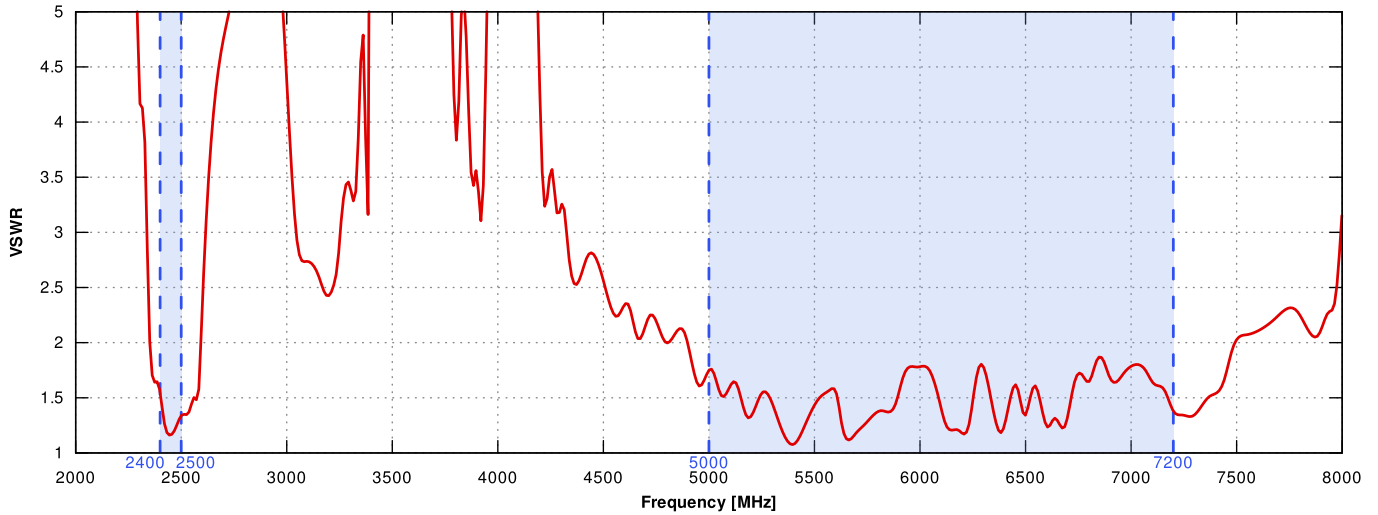

0.5 - 0.7 Nm

FREQUENCY BANDS

LTE / 4G

1	2	3	4	5	7	8
9	10	12	13	14	17	18
19	20	22	25	26	27	28
29	30	33	34	35	36	37
38	39	40	41	42	43	44
47	48	49	52	53	65	66
67	68	69	71	85	103	106

617 MHz 6000 MHz

5G

n1	n2	n3	n5	n7	n8	n12
n13	n14	n18	n20	n25	n26	n28
n29	n30	n34	n38	n39	n40	n41
n47	n48	n53	n65	n66	n67	n71
n77	n78	n80	n81	n82	n83	n84
n85	n86	n89	n90	n95	n97	n98
n100	n101	n256				

617 MHz 6000 MHz

PLOTS

5G/LTE VSWR

5G/LTE Gain

WI-FI VSWR

WI-FI Gain

5G/LTE From 617MHz to 960MHz

5G/LTE From 1.71GHz to 2.7GHz

5G/LTE From 3.3GHz to 4.2GHz

5G/LTE From 4.6GHz to 5.7GHz

Wi-Fi From 2.4 GHz to 6.5 GHz

DIMENSIONS