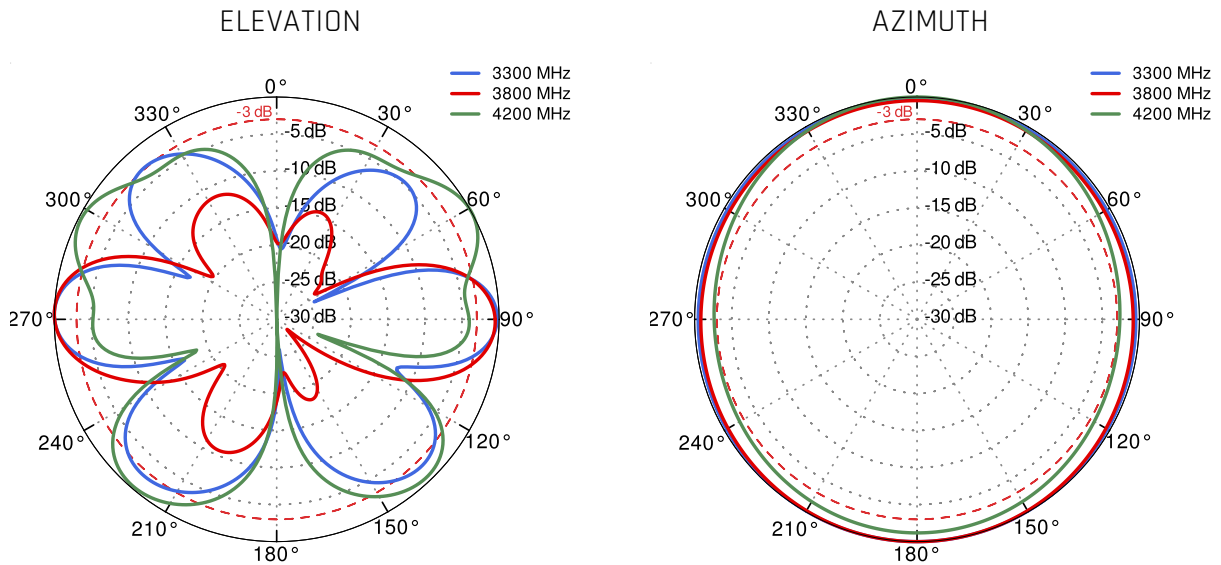

0.5 - 0.7 Nm

FREQUENCY BANDS

LTE / 4G

1	2	3	4	5	7	8
9	10	12	13	14	17	18
19	20	22	25	26	27	28
29	30	33	34	35	36	37
38	39	40	41	42	43	44
47	48	49	52	53	65	66
67	68	69	71	85	103	106

617 MHz 6000 MHz

5G

n1	n2	n3	n5	n7	n8	n12
n13	n14	n18	n20	n25	n26	n28
n29	n30	n34	n38	n39	n40	n41
n47	n48	n53	n65	n66	n67	n71
n77	n78	n80	n81	n82	n83	n84
n85	n86	n89	n90	n95	n97	n98
n100	n101	n256				

617 MHz 6000 MHz

PLOTS

5G/LTE VSWR

5G/LTE Gain

WI-FI VSWR

WI-FI Gain

5G/LTE From 617MHz to 960MHz

5G/LTE From 1.71GHz to 2.7GHz

5G/LTE From 3.3GHz to 4.2GHz

5G/LTE From 4.6GHz to 5.7GHz

Wi-Fi From 2.4 GHz to 6.5 GHz

DIMENSIONS