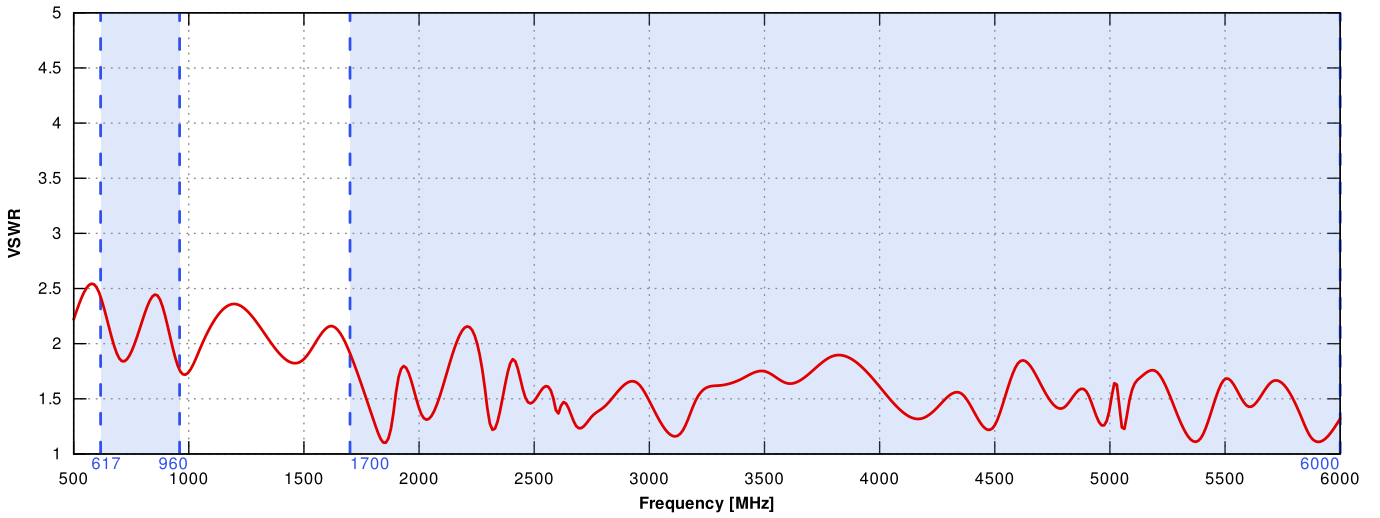

0.5 - 0.7 Nm

FREQUENCY BANDS

LTE / 4G

1	2	3	4	5	7	8
9	10	12	13	14	17	18
19	20	22	25	26	27	28
29	30	33	34	35	36	37
38	39	40	41	42	43	44
47	48	49	52	53	65	66
67	68	69	71	85	103	106

617 MHz 6000 MHz

5G

n1	n2	n3	n5	n7	n8	n12
n13	n14	n18	n20	n25	n26	n28
n29	n30	n34	n38	n39	n40	n41
n47	n48	n53	n65	n66	n67	n71
n77	n78	n80	n81	n82	n83	n84
n85	n86	n89	n90	n95	n97	n98
n100	n101	n256				

617 MHz 6000 MHz

PLOTS

5G/LTE VSWR

5G/LTE Gain

WI-FI VSWR

WI-FI Gain

5G/LTE From 617MHz to 960MHz

5G/LTE From 1.71GHz to 2.7GHz