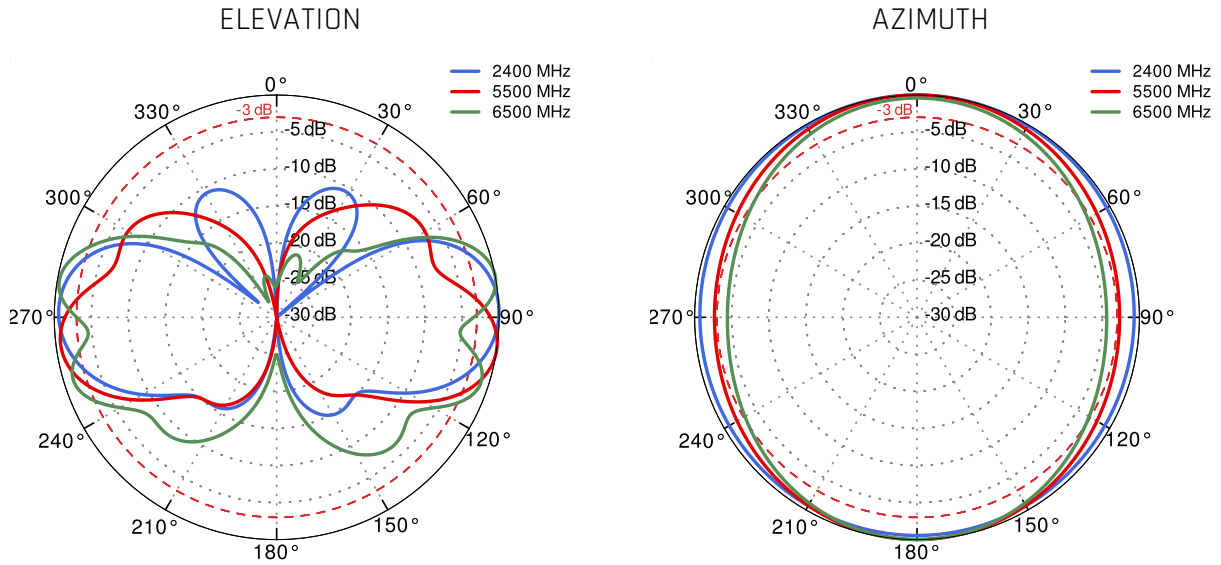

WI-FI ANTENNA SPECIFICATION

FREQUENCY	2.4 - 2.5 GHz 5.0 - 7.2 GHz
GAIN	2.4 - 2.5 GHz: 6dBi 5 GHz: 7.5dBi 7 GHz: 7.5dBi
VSWR	< 1.50, max < 2.00
BEAMWIDTH	360°/25°
POLARIZATION	Vertical
IMPEDANCE	50 Ω
CONNECTOR	3x RPSMA
CABLE TYPE	RG316

0.5 - 0.7 Nm

FREQUENCY BANDS

LTE / 4G

1	2	3	4	5	7	8
9	10	12	13	14	17	18
19	20	22	25	26	27	28
29	30	33	34	35	36	37
38	39	40	41	42	43	44
47	48	49	52	53	65	66
67	68	69	71	85	103	106

617 MHz 6000 MHz

5G

n1	n2	n3	n5	n7	n8	n12
n13	n14	n18	n20	n25	n26	n28
n29	n30	n34	n38	n39	n40	n41
n47	n48	n53	n65	n66	n67	n71
n77	n78	n80	n81	n82	n83	n84
n85	n86	n89	n90	n95	n97	n98
n100	n101	n256				

617 MHz 6000 MHz

PLOTS

5G/LTE VSWR

5G/LTE Gain

WI-FI VSWR

WI-FI Gain

5G/LTE From 617MHz to 960MHz

5G/LTE From 1.71GHz to 2.7GHz

5G/LTE From 3.3GHz to 4.2GHz

5G/LTE From 4.6GHz to 5.7GHz

Wi-Fi From 2.4 GHz to 6.5 GHz

DIMENSIONS